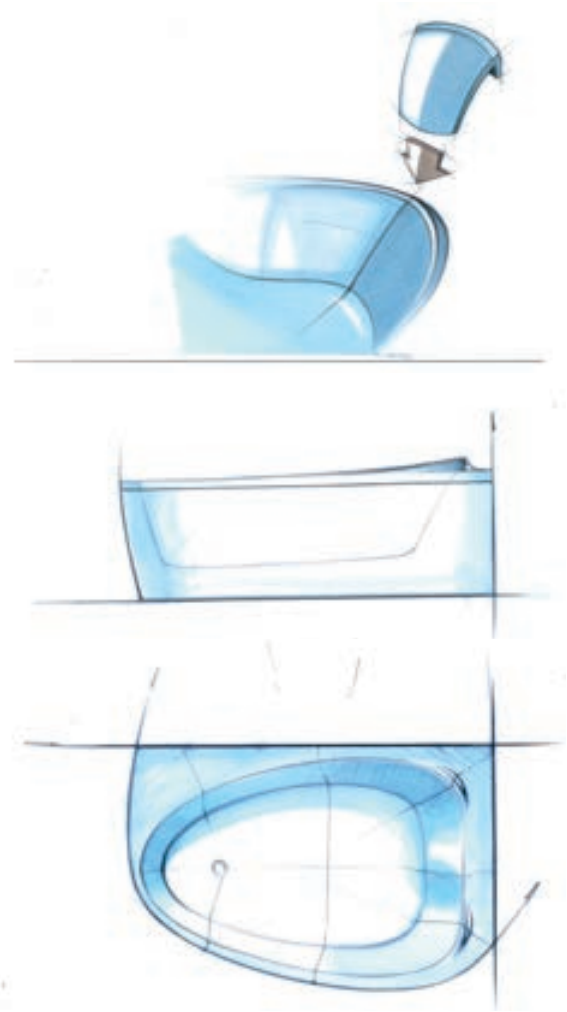

LoveStory II

Innovated LoveStory II bath in timeless shape

Love for life

The internal shape of a heart, full of emotion and clean external lines in a purist expression for an unforgettable bath for two.

www.bathtub-lovestory.com

XXL

Bath for your figure. Extra large and extra comfortable for everyone. Tall persons can stretch easily and those who are smaller are offered **can safely rest their feet on a small step.**

Sink in all the way to your shoulders and enjoy relaxation like never before.