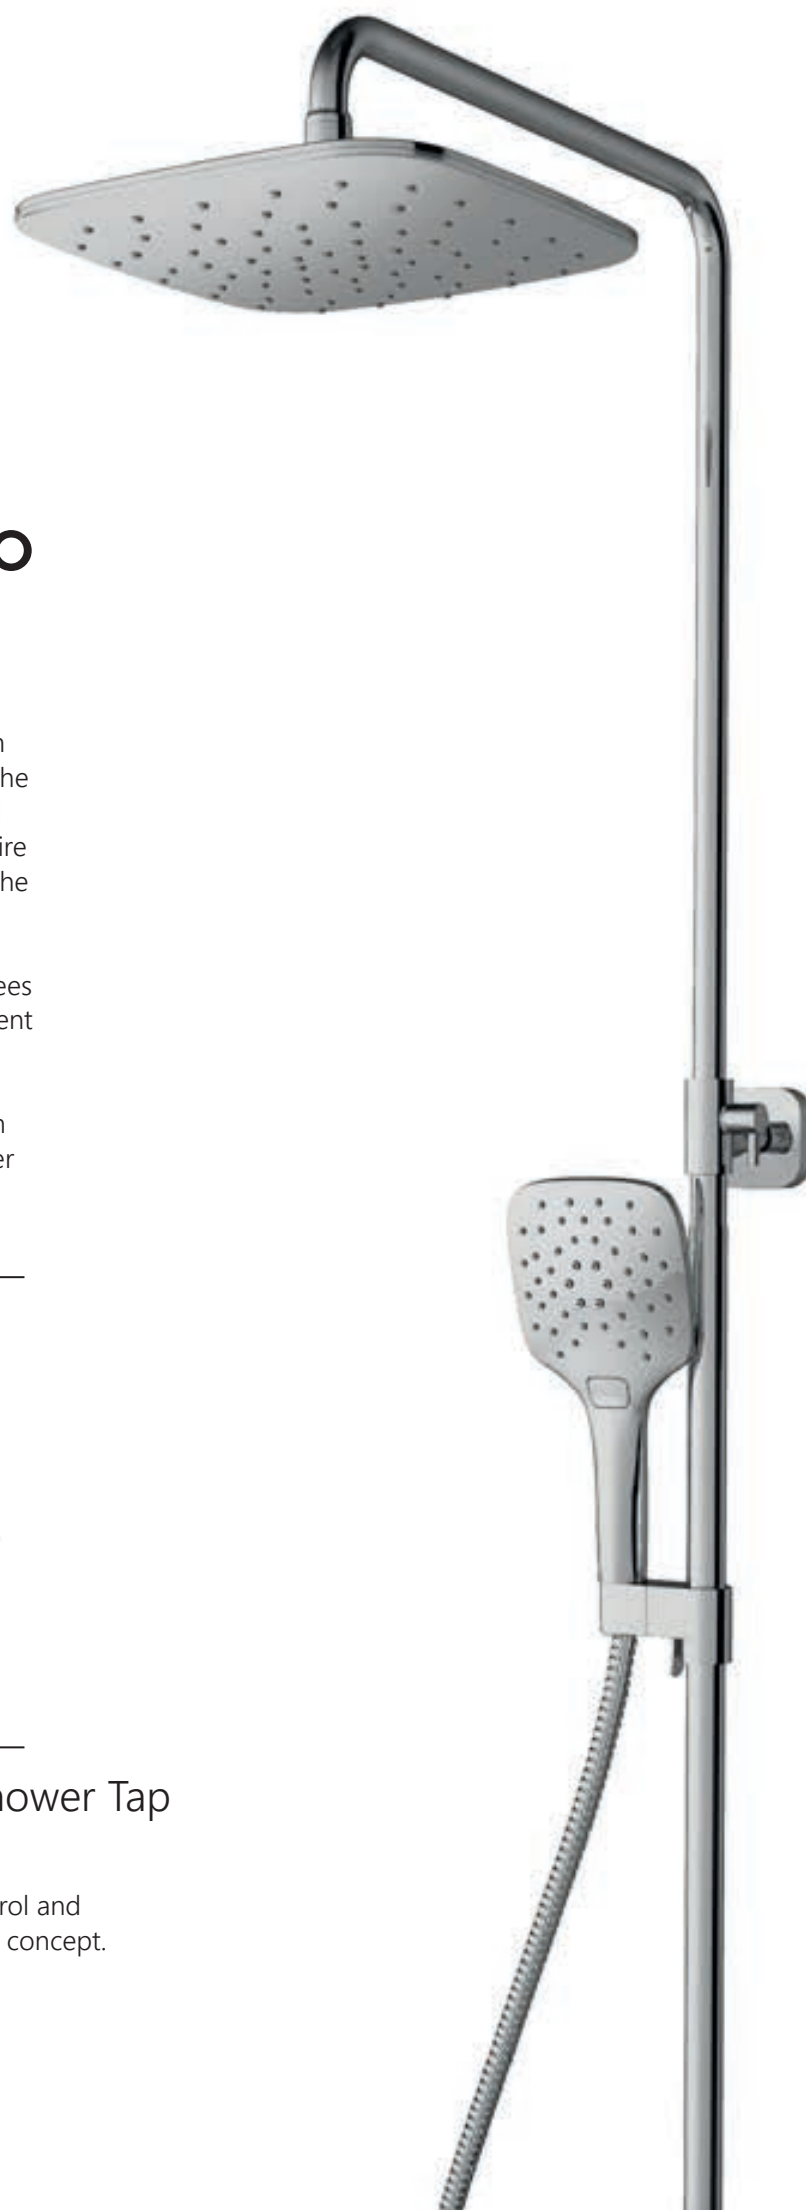

Dual Shower System

Termo

Dual shower system with a luxurious thermostatic tap at its heart. Provides a unique experience even in your daily routine.

Optimal width of the shower head complemented by a hand-held shower merge into a unity of practical purpose, style and comfort.

Shower column with thermostatic tap and adjustable height of the overhead shower in range of 86 – 131 cm from the tap.

Dual Shower System

Termo 10°

The ideal start of every day. The raindrops falling from the pleasantly-sized overhead shower will invigorate the entire body while the hand-held shower head will find use in almost any situation. The foundation of the entire solution is the luxurious thermostatic water tap from the 10° concept.

Precise manufacturing of the shower column guarantees smooth running and allows the shower head adjustment when showering.

User-friendly control thanks to a special sliding system allows you to move the hand-held shower head holder with one hand.

10° Wall-mounted Thermostatic Shower Tap

For safety and comfort while showering. Maintains constant water temperature, is easy to control and is in perfect aesthetic harmony with the 10° bathroom concept.