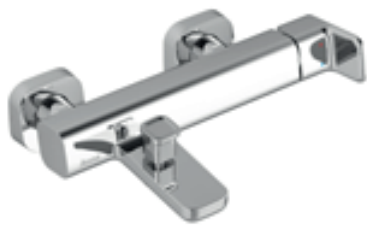

10° basins fit the other components while maintaining a high standard in practical details.

Corner basins 55 and 65 cm

Straight basins 55 and 65 cm

10°

Taps 10°

The taps meet the hand halfway, have an original style and are comfortable to use. Available in three heights – standard, extended and tall for improved comfort.

design nosal[®]

10° bath water tap. Thick chrome plating, ceramic cartridge and a five-year warranty.

10°

10°

10° bath water tap
Dynamic game of asymmetry

Playing around with the 10° angle creates taps that are interesting to look at, yet significantly increases their utility value.

10° Built-in Tap

Due to its mounting, the fixture is 10° inclined towards the user. Control is thus even more comfortable, the design more forthcoming and your satisfaction greater.

KRYŠTOF NOSÁL, author of the design, Nosal Design studio