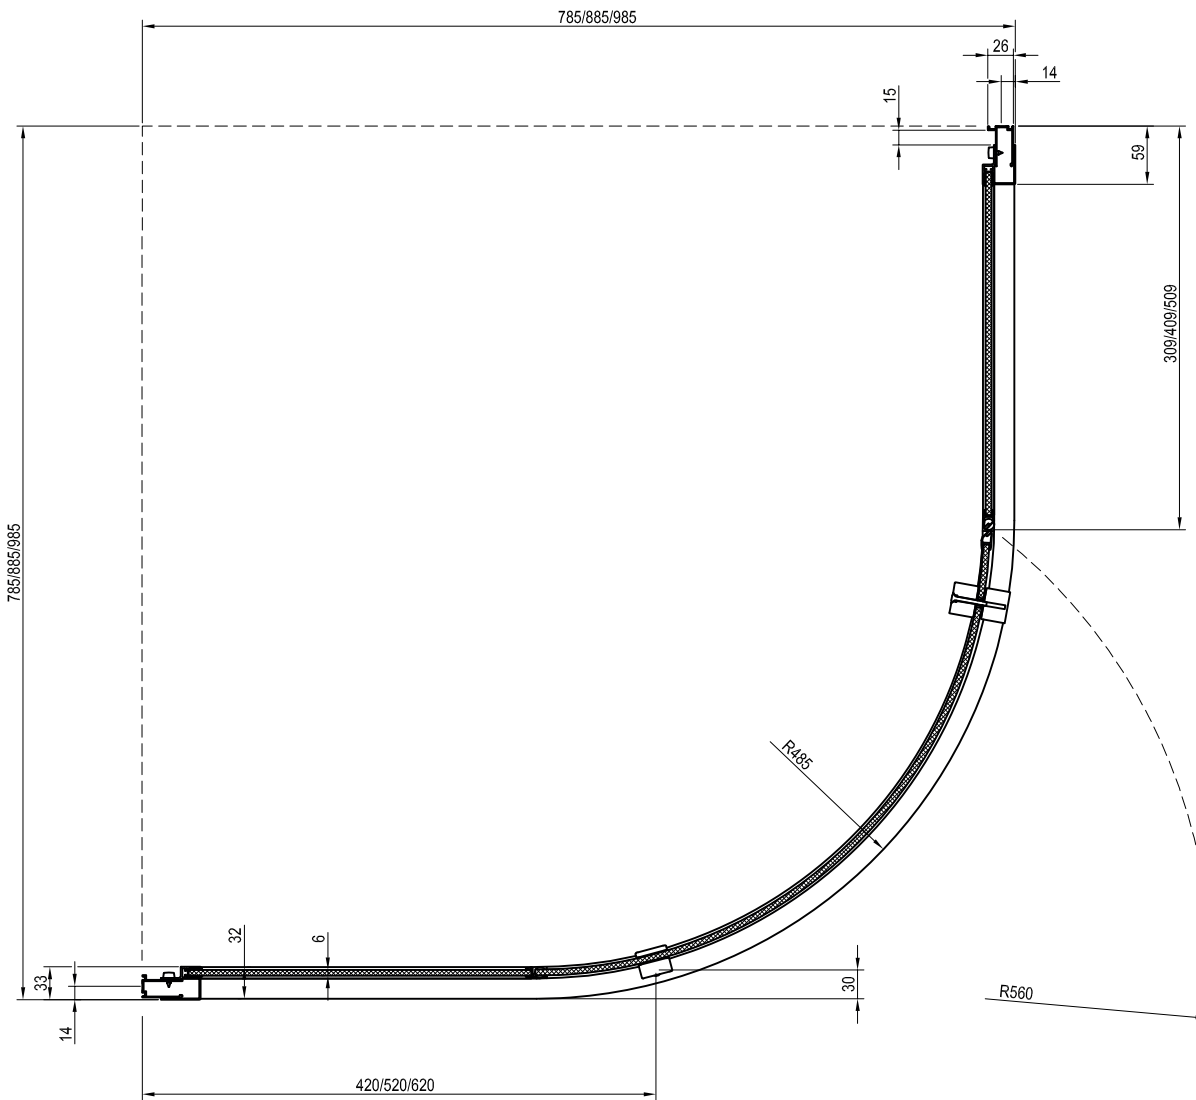

NSKK3 Structural preparation

Type	Mounting onto a tray * Recommended shower tray size (mm)	Floor mounting ** Recommended size of inclined area (mm)
NSKK3 - 80	800 x 800, R 500	In accordance with technical drawings
NSKK3 - 90	900 x 900, R 500	In accordance with technical drawings
NSKK3 - 100	1000 x 1000, R 500	In accordance with technical drawings

* The values listed in the table assume the tray is mounted in accordance with the RAVAK assembly manual

** The values in the table apply to the inside edge of the glass.