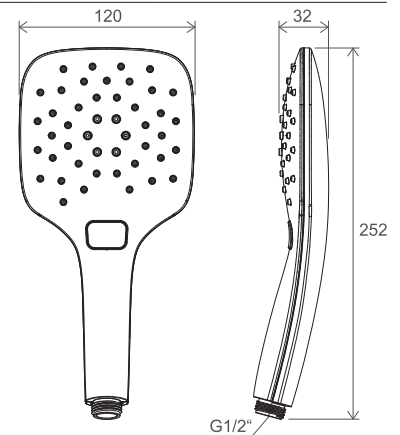

Order No.	Type	Design	Flow rate	Size of packaging (cm)	Gross weight (kg)
X07P350	959.00CR Hand shower Air, 1 function, 120 mm	chrome	10	12,5x6x26	0.32
X07P351	959.10CR/WH Hand shower Air, 1 function, 120 mm	chrome/white	10	12,5x6x26	0.31

Flow rate values: 958 Jet/Rain/Rain+Jet
Flow rate is given in l/min at a pressure of 0.3 MPa. Products are delivered within 14 days as standard.