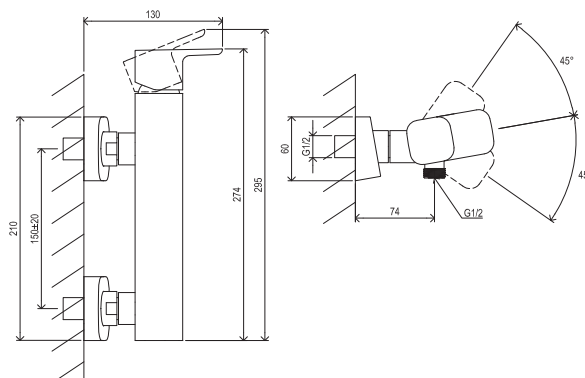

Order No.	Type	Design	Flow rate	Size of packaging (cm)	Gross weight (kg)
X070066	TD 032.00CR Wall-mounted shower faucet, w/o set	chrome	21	28x22x7,5	2.26