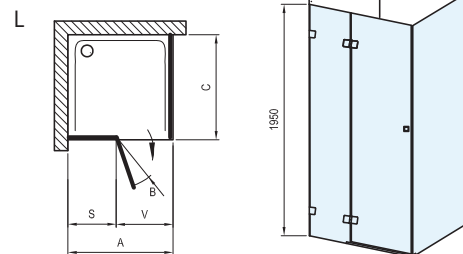

Assemble a product exactly as you need – online, with a visual preview in a bathroom at <https://atypical.ravak.com>
Delivery time of atypical products is 6-8 weeks.