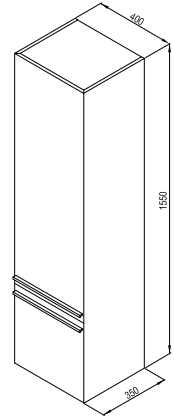

5

5-YEAR
WARRANTY

ANTI-
MOISTURE
FINISH

Body design

White gloss

Door design

White gloss

Clear