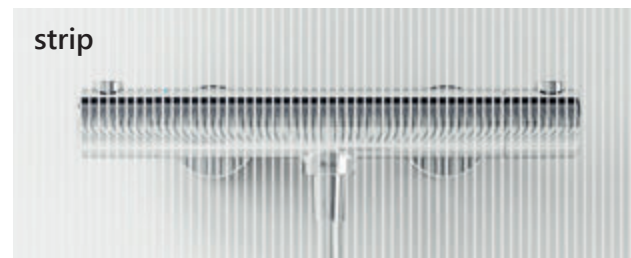

ATYPICAL PANNELLING – on demand

Safety glass with print or tint

strip