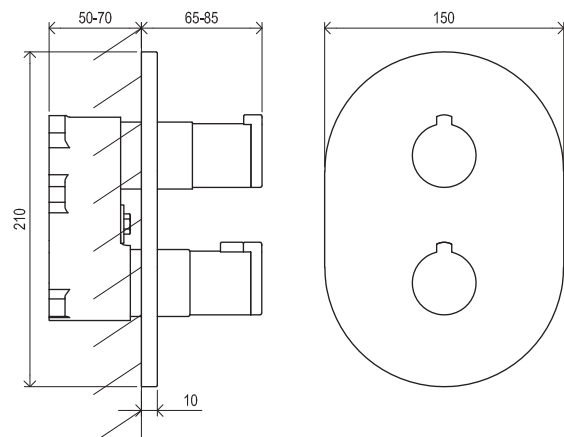

Order No.	Type	Design	Flow rate	Size of packaging (cm)	Gross weight (kg)
X070075	CR 067.00CR.O3.RB071 Thermostatic concealed faucet, 3-way w/o body	chrome	16/17/17	29x18x17	2.4
X070074	RB 071.50 Basic body for concealed faucets, R-Box Multi	-		20x12,5x11	1.77

Flow rate values: CR 063 left/right top outlet Flow rate values: CR 067 top/side/bottom outlet
Flow rate is given in l/min at a pressure of 0.3 MPa. Products are delivered within 14 days as standard.