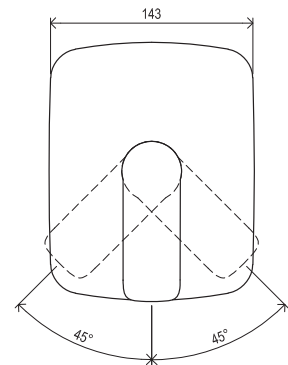

Order No.	Type	Design	Flow rate	Size of packaging (cm)	Gross weight (kg)
X070089	CL 066.00CR.O1.RB070 Concealed faucet, 1-way w/o body	chrome	20	21,5x18,5x10	1.51
X070052	RB 070.50 R-box for 065.00, 066.00	-		16x12x12	1.19

Flow rate values: CL 065 top/bottom outlet
Flow rate is given in l/min at a pressure of 0.3 MPa. Products are delivered within 14 days as standard.