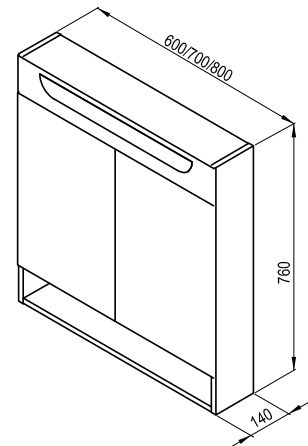

5

5-YEAR
WARRANTY

ANTI-
MOISTURE
FINISH

CONCEPTS

Body design

White gloss

Door design

White gloss
/ White gloss

White gloss
/ Grey

Classic II

Order No.	Type	Dimensions (mm)	Size of packaging (cm)	Gross weight (kg)
X000001469	MC Classic II 600, white	600x140x760	64x18x11,6	13.62
X000001470	MC Classic II 700, white	700x140x760	74x18x80	15.89
X000001471	MC Classic II 800, white	800x140x760	84x18x80	21.5