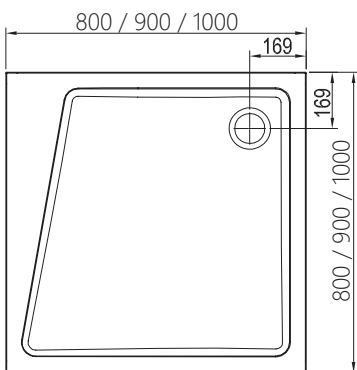

Perseus Pro 10°

Order No.	Type	Size of packaging (cm)	Gross weight (kg)
XA054401010	Shower tray PERSEUS PRO 10° 80	85x6x85	27.8
XA057701010	Shower tray PERSEUS PRO 10° 90	94x6x94	36.1
XA05AA01010	Shower tray PERSEUS PRO 10° 100	105x6x105	53
XA834001010	Panel PERSEUS PRO 80 SET	4x39x11	1.1
XA837001010	Panel PERSEUS PRO 90 SET	4x44x11	1.22
XA83A001010	Panel PERSEUS PRO 100 SET	4x50x11	1.36
XB2J000000N	Base GALAXY PRO	15x8x8	0.64
A000000004	Universal mounting kit for shower trays	8x5x125	0.66

Material: cast mixture of dolomite and resin
Production process: casting

Products are delivered within 14 days as standard. Shower trays Galaxy Pro 10° are supplied without base legs and without panel as standard. Base Galaxy Pro contains 5 legs and is the same for all types of Galaxy Pro 10° trays.