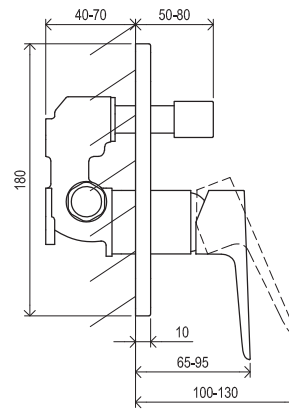

Order No.	Type	Design	Flow rate	Size of packaging (cm)	Gross weight (kg)
X070088	CL 065.00CR.O2.RB070 Concealed faucet, automat, 2-way w/o body	chrome	20/20	21,5x18,5x10	1.83
X070052	RB 070.50 R-box for 065.00, 066.00	-		16x12x12	1.19