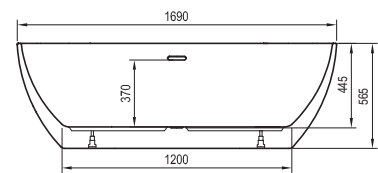

Warranty: 10 years – The warranty is contingent on the buyer using original RAVAK supports (legs) intended for the given type of bathtub in accordance with the assembly manual! Products are delivered within 14 days as standard.