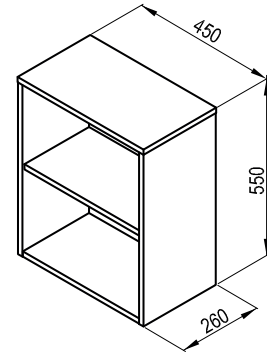

5

5-YEAR WARRANTY

ANTI-MOISTURE FINISH

Design

White gloss

Natural

Order No.	Type	Dimensions (mm)	Size of packaging (cm)	Gross weight (kg)
X000001055	SB Natural 450 open, white	450x260x550	51x61x32	15

Order No.	Type	Dimensions (mm)	Size of packaging (cm)	Gross weight (kg)
X000001054	SB Natural 450, white	450x260x770	51x83x34	12