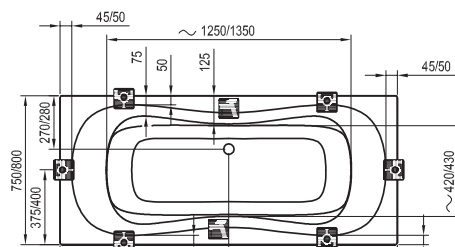

Campanula II

Bathtub colour

WHITE

Panel colour

WHITE

Order No.	BATHTUB	Dimensions (mm)	Size of packaging (cm)	Gross weight (kg)
CA21000000	Bathtub CAMPANULA II 170x75	1700x750x440	171x76x50	22.6
CB21000000	Bathtub CAMPANULA II 180x80	1800x800x440	181x76x50	24.5

Order No.	PANELS AND SUPPORTS	Dimensions (mm)	Size of packaging (cm)	Gross weight (kg)
CY00030000	Support for bathtub 75 U	66x11x5	66x11x5	3.28
CY00040000	Support for bathtub 80 U	71x11x5	71x11x5	3.37
CZ001V0A00	Frontal panel U 170	171x3x59	171x3x59	4.73
CZ001Y0A00	Frontal panel U 180	180x3x59	180x3x59	5.16
CZ00130A00	Side panel U 75	75x3x59	75x3x59	2
CZ00140A00	Side panel U 80	80x3x59	80x3x59	2.1
B23600000N	Frontal panelkit U	51x11x5	51x11x5	1.24

Order No.	RECOMMENDED PRODUCTS	Dimensions (mm)	Size of packaging (cm)	Gross weight (kg)
X01377	Bathtub waste set 570 C-C R/R, chrome	---	14x8x38	0.72
X01305	Bathtub waste set 570 B R/R, chrome	---	14x8x38	0.83
79840C00Z1	PVS1 - 80	800	77x4x152	19.42
7U840A00Z1	BVS1	800	69x4x152	26.09
D01000A070	B SET	---	9x12x28	1.55

170 / 180cm
75 / 80cm

Warranty: 10 years – The warranty is contingent on the buyer using original RAVAK supports (legs) intended for the given type of bathtub in accordance with the assembly manual! Products are delivered within 14 days as standard.