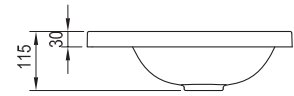

5

5-YEAR
WARRANTY

Classic II

Order No.	Type	Dimensions (mm)	Size of packaging (cm)	Gross weight (kg)
XJX01140004	Small washbasin Classic II 400 with holes	400x220x115	43x19x19	4.1
B14000100P	Console for small washbasin Classic 400	210x120x20	43x10x3	1.14
X01437	Washbasin waste plug Click-Clack low, chrome	Ø 62x77-92	7x7x11	0.27
X01373	Washbasin waste plug Click-Clack, chrome	Ø 62x104-119	7,5x7,5x14,5	0.35
X01748	Washbasin waste plug Click-Clack, black	Ø 62x104-119	7,5x7,5x14,5	0.35
X01612	Washbasin waste trap furniture	Ø 70x170-240x210-510	20x9x40	0.29
X01371	Washbasin waste trap, chrome	Ø 50x140-240x360	15x7x36	0.77
X01747	Washbasin waste trap, black	Ø 50x140-240x360	15x7x36	0.88