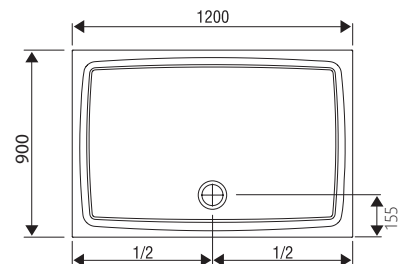

Elipso

Order No.	Type	Size of packaging (cm)	Gross weight (kg)
A224401410	Shower tray ELIPSO 80 PAN	81x4x81	7.02
A227701410	Shower tray ELIPSO 90 PAN	91x19x91	9.1
A000000004	Universal mounting kit for shower trays	8x5x125	0.66

Material: Acrylic (PMMA + ABS sandwich), Antibac® finish
Reinforcement: type PAN – polyurethane foam with glass fibres

Gigant

Order No.	Type	Size of packaging (cm)	Gross weight (kg)
XA01A401210	Shower tray GIGANT 100x80 LA	84x10x105	15.5
XA01G701210	Shower tray GIGANT 120x90 LA	84x10x125	19.7
B2F0000002	Universal base 650 for shower tray 90 LA	65x11x5	2.74
B2F0000003	Universal base 750 for shower tray 100 LA	75x11x5	3.06
A000000004	Universal mounting kit for shower trays	8x5x125	0.66

Material: Acrylic (PMMA + ABS sandwich), Antibac® finish
Reinforcement: type LA - fibreglass