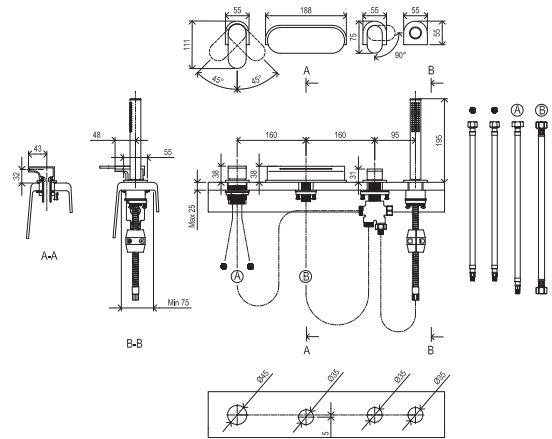

5

5-YEAR WARRANTY ON FAUCETS

RAVAK CLEANER CHROME

EASYTWIST

EASYCLEAN

Pillar bathtub faucets

Order No.	Type	Design	Flow rate	Size of packaging (cm)	Gross weight (kg)
X070073	CR 025.00CR Bathtub edge faucet 4-hole, waterfall, with set	chrome	16/11	45x28x12	4.52