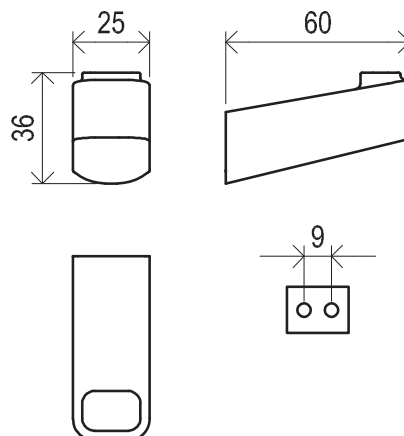

5-YEAR WARRANTY

METAL DESIGN

CONCEPTS

10°

Order No.	Type	Design	Size of packaging (cm)	Gross weight (kg)
X07P353	TD 110.00CR Single hook	chrome	8x3,5x11	0.15
X07P555	TD 110.20BL Single hook	black	8x3,5x11	0.15