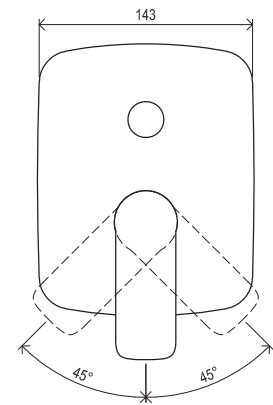

Order No.	Type	Design	Flow rate	Size of packaging (cm)	Gross weight (kg)
X070088	CL 065.00CR.O2.RB070 Concealed faucet, automat, 2-way w/o body	chrome	20/20	21,5x18,5x10	1.83
X070052	RB 070.50 R-box for 065.00, 066.00	-		16x12x12	1.19