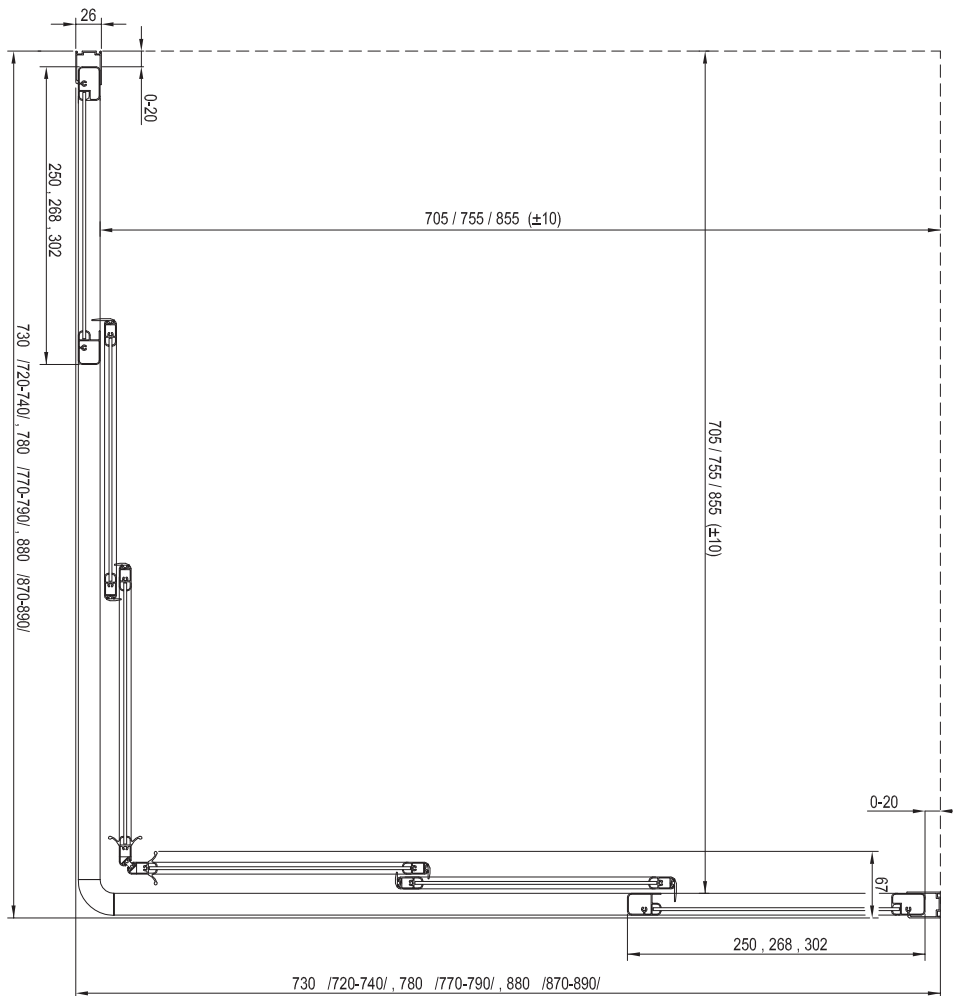

ASRV3 + ASRV3 Structural preparation

Type	Mounting onto a tray * Recommended shower tray size (mm)	Floor mounting ** Recommended size of inclined area (mm)
ASRV3 - 75 + ASRV3 90	750 x 900	705 x 855
ASRV3 - 80 + ASRV3 80	800 x 800	755 x 755
ASRV3 - 90 + ASRV3 90	900 x 900	855 x 855
Other combinations	-	In accordance with technical drawings

* The values listed in the table assume the tray is mounted in accordance with the RAVAK assembly manual

** The values in the table apply to the inside edge of the glass.