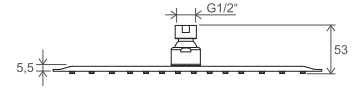

Order No.	Type	Design	Flow rate	Size of packaging (cm)	Gross weight (kg)
X07P016	982.00CR Head shower Chrome square, 300 mm	chrome	11	36x35x7	2
X07P334	982.01CR Head shower Chrome square, 200 mm	chrome	11	26x25x7	0.94
X07P666	982.02CR Head shower Chrome square, 400 mm	chrome	10	42,5x40,6x7,3	2.9