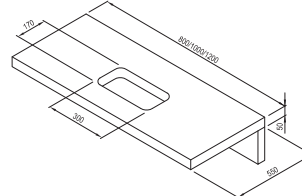

5-YEAR WARRANTY

ANTI-MOISTURE FINISH

Design

White gloss

Walnut veneer

Oak veneer

L + I countertops

Order No.	Type	Dimensions (mm)	Size of packaging (cm)	Gross weight (kg)
X00000830	Countertop L 800, white	800x550x220	85x60x27	20
X00000831	Countertop L 1000, white	1000x550x220	105x60x27	22.5
X00000832	Countertop L 1200, white	1200x550x220	125x60x27	27
X00000833	Countertop L 800, oak	800x550x220	85x60x27	20
X00000834	Countertop L 1000, oak	1000x550x220	105x60x27	22.5
X00000835	Countertop L 1200, oak	1200x550x220	125x60x27	27
X00000836	Countertop L 800, walnut	800x550x220	85x60x27	20
X00000837	Countertop L 1000, walnut	1000x550x220	105x60x27	22.5
X00000838	Countertop L 1200, walnut	1200x550x220	125x60x27	27