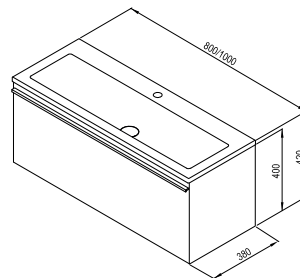

Order No.	Type	Dimensions (mm)	Size of packaging (cm)	Gross weight (kg)
X00000757	SD Clear 800, white/white	800x380x400	84x42x44	29
X00000759	SD Clear 1000, white/white	1000x380x400	104x42x44	34

Building readiness of the mirror: Electrical supply in a minimum length of 50 cm with connection to an external switch. The power supply must be protected by a current protector with a residual current of 30 mA. Products are delivered within 14 days as standard.