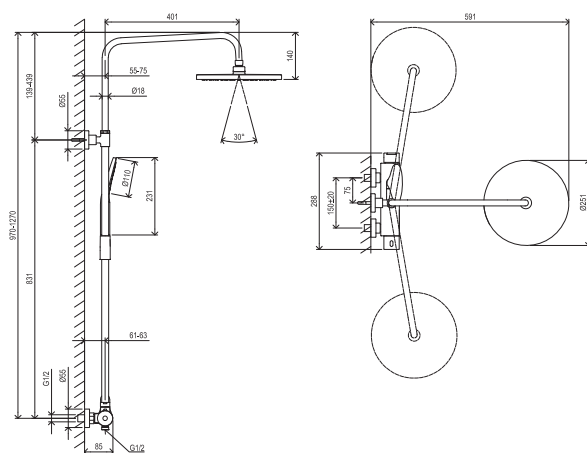

Order No.	Type	Design	Flow rate	Size of packaging (cm)	Gross weight (kg)
X07P643	DS 091.00CR Shower column, adjustable, with set	chrome	14/8	87x35x9	5.64

Flow rate values: DS 091.00 head/hand shower Flow rate values: DS 090 head/hand shower
Flow rate is given in l/min at a pressure of 0.3 MPa. Products are delivered within 14 days as standard.