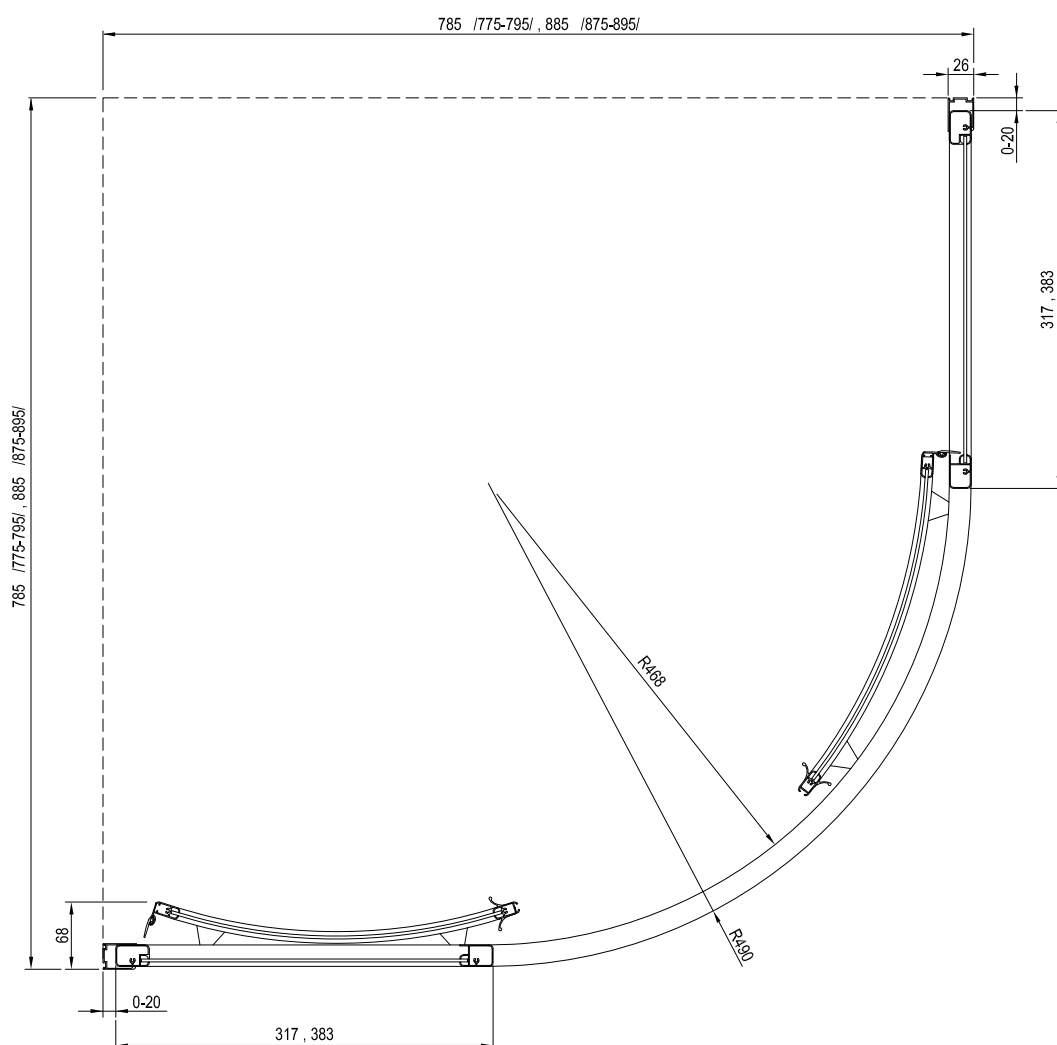

SKCP4 Sabina

Structural preparation

Type	Mounting onto a tray * Recommended shower tray size (mm)	Floor mounting ** Recommended size of inclined area (mm)
SKCP4 - 80 Sabina	800 x 800, Sabina R 500	In accordance with technical drawings
SKCP4 - 90 Sabina	900 x 900, Sabina R 500	In accordance with technical drawings

* The values listed in the table assume the tray is mounted in accordance with the RAVAK assembly manual

** The values in the table apply to the inside edge of the glass.