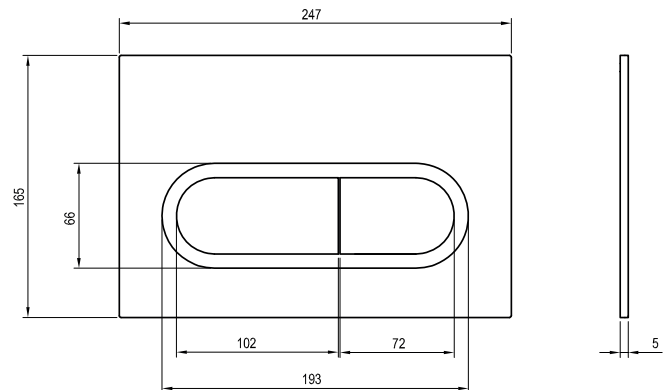

Order No.	Type	Dimensions (mm)	Size of packaging (cm)	Gross weight (kg)
X01455	WC flush plate Chrome, white	247x165x5	25x17x4	1.35
X01454	WC flush plate Chrome, satin	247x165x5	25x17x4	0.97
X01797	WC flush plate Chrome, black	247x165x5	25x17x4	1.35

Products are delivered within 14 days as standard.
10-year warranty on toilet bowls; 3-year warranty on toilet seats; 3-year warranty on flush plates; 10-year warranty on fixed parts of mounting flushing modules; 3-year warranty on replaceable parts of mounting flushing modules.