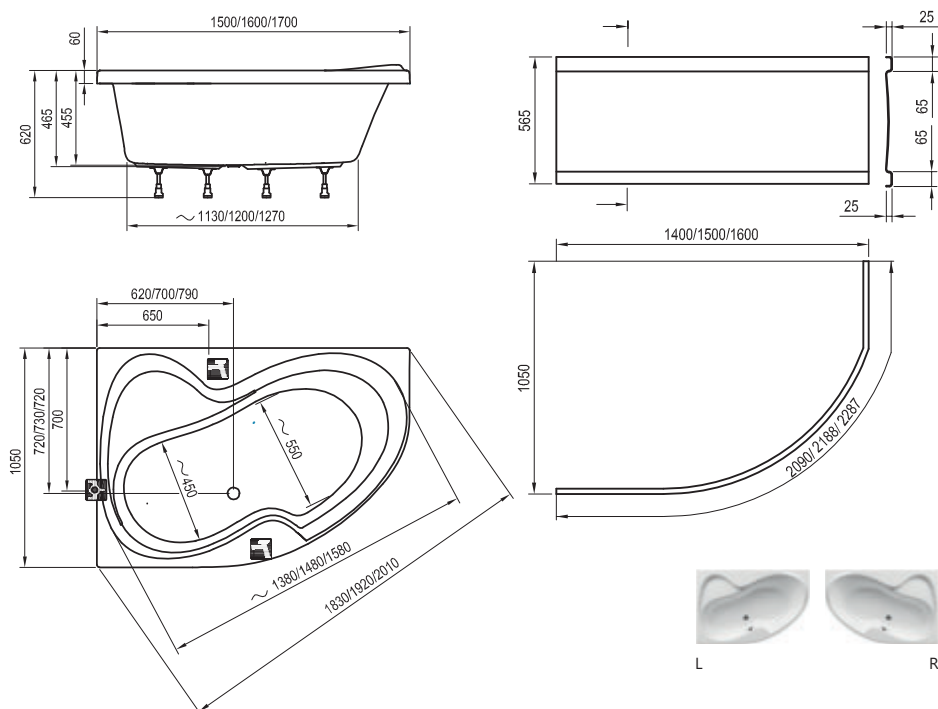

Rosa II

Bathtub colour

WHITE

Panel colour

WHITE

Order No.	BATHTUB	Dimensions (mm)	Size of packaging (cm)	Gross weight (kg)
CK21000000	Bathtub ROSA II 150x105 L	1500x1050x465	152x105x50	26
CJ21000000	Bathtub ROSA II 150x105 R	1500x1050x465	152x105x50	26
CM21000000	Bathtub ROSA II 160x105 L	1600x1050x465	162x105x50	28.5
CL21000000	Bathtub ROSA II 160x105 R	1600x1050x465	161x105x50	28.5
C221000000	Bathtub ROSA II 170x105 L	1700x1050x465	172x105x50	31.5
C421000000	Bathtub ROSA II 170x105 R	1700x1050x465	172x105x50	31.5

Order No.	PANELS AND SUPPORTS	Dimensions (mm)	Size of packaging (cm)	Gross weight (kg)
CY55000000	Support for bathtub ROSA universal	---	88x11x5	4.42
CZK1200AN0	Panel ROSA II 150 L	1500x1050x555	3x48x60	6.31
CZJ1200AN0	Panel ROSA II 150 R	1500x1050x555	3x48x60	6.31
CZM1200AN0	Panel ROSA II 160 L	1600x1050x555	3x52x60	6.56
CZL1200AN0	Panel ROSA II 160 R	1600x1050x555	3x52x60	6.56
CZ21200AN0	Panel ROSA II 170 L	1700x1050x555	3x56x60	6.82
CZ41200AN0	Panel ROSA II 170 R	1700x1050x555	3x56x60	6.82
B23000100N	Panelkit ROSA universal	---	72x11x5	3.25

Order No.	RECOMMENDED PRODUCTS	Dimensions (mm)	Size of packaging (cm)	Gross weight (kg)
X01305	Bathtub waste set 570 B R/R, chrome	---	14x8x38	0.83
X01438	Bathtub overflow filler 570 B S/R, chrome	---	15x11x39	0.93
7QLM0C00Y1	CVSK1 ROSA 140/150 L	---	84x5x156	25.68
76L80100Z1	VSK2 ROSA 150 L	---	48x8x153	13.63

150 / 160 / 170 cm
105 cm

L

R

Warranty: 10 years – The warranty is contingent on the buyer using original RAVAK supports (legs) intended for the given type of bathtub in accordance with the assembly manual! Products are delivered within 14 days as standard.