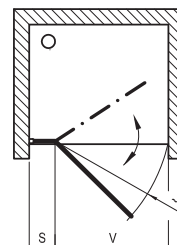

Chrome CSD2

Design

Standard panelling

Atypical panelling

Height
1950 mm

Order No.	Type	Frame	Panelling	Product dimensions (mm)	„S“ dimension (mm)	„V“ entrance (mm)	Size of packaging (cm)	Gross weight (kg)
0QVAC100Z1	CSD2 - 100	white	transparent	975-1005	269	655	117x8x193	33.89
0QVACC00Z1	CSD2 - 100	bright alu	transparent	975-1005	269	655	117x8x193	37.66
0QVACU00Z1	CSD2 - 100	satın	transparent	975-1005	269	655	117x8x193	37.66
0QVDC100Z1	CSD2 - 110	white	transparent	1075-1105	369	655	117x8x193	40.44
0QVDC00Z1	CSD2 - 110	bright alu	transparent	1075-1105	369	655	117x8x193	40.44
0QVDCU00Z1	CSD2 - 110	satın	transparent	1075-1105	369	655	117x8x193	40.44
0QVGC100Z1	CSD2 - 120	white	transparent	1175-1205	469	655	117x8x193	43.78
0QVGC00Z1	CSD2 - 120	bright alu	transparent	1175-1205	469	655	117x8x193	43.78
0QVVCU00Z1	CSD2 - 120	satın	transparent	1175-1205	469	655	117x8x193	43.87

Products are delivered within 14 days as standard.
Metal holder included.

Extension profiles

Order No.	Type	Frame	Product dimensions (mm)	Size of packaging (cm)	Gross weight (kg)
E778801119470	CNPS	white	53x30x1947	3,5x55x195	1.23
E778801C19470	CNPS	bright alu	53x30x1947	3,5x55x195	1.23
E778801U19470	CNPS	satın	53x30x1947	3,5x55x195	1.23