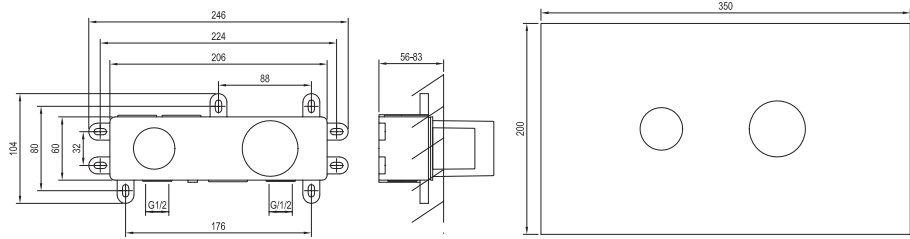

Order No.	Type	Design	Flow rate	Size of packaging (cm)	Gross weight (kg)
X070231	RB 07B.50 Basic body for washbasin concealed faucets, R-box Basin	-		25,7x11x11,5	1.2
X070198	ES 019.00CR.O1.RB07B Washbasin concealed faucet, w/o body	Chrome	5	32x22,5x8	0.93
X070241	ES 019.10WV.O1.RB07B Washbasin concealed faucet, w/o body	White Velvet	5	32x22,5x8	0.93
X070278	ES 019.20BLM.O1.RB07B Washbasin concealed faucet, w/o body	Black Matt	5	32x22,5x8	0.93
X070315	ES 019.20GB.O1.RB07B Washbasin concealed faucet, w/o body	Graphite Brushed	5	32x22,5x8	0.93
X070352	ES 019.60RGB.O1.RB07B Washbasin concealed faucet, w/o body	Rose Gold Brushed	5	32x22,5x8	0.93
X070212	EL 019.00CR.O1.RB07B Washbasin concealed faucet, w/o body	Chrome	5	32x22,5x8	1.69
X070255	EL 019.10WV.O1.RB07B Washbasin concealed faucet, w/o body	White Velvet	5	32x22,5x8	1.69
X070292	EL 019.20BLM.O1.RB07B Washbasin concealed faucet, w/o body	Black Matt	5	32x22,5x8	1.69
X070329	EL 019.20GB.O1.RB07B Washbasin concealed faucet, w/o body	Graphite Brushed	5	32x22,5x8	1.69
X070366	EL 019.60RGB.O1.RB07B Washbasin concealed faucet, w/o body	Rose Gold Brushed	5	32x22,5x8	1.69