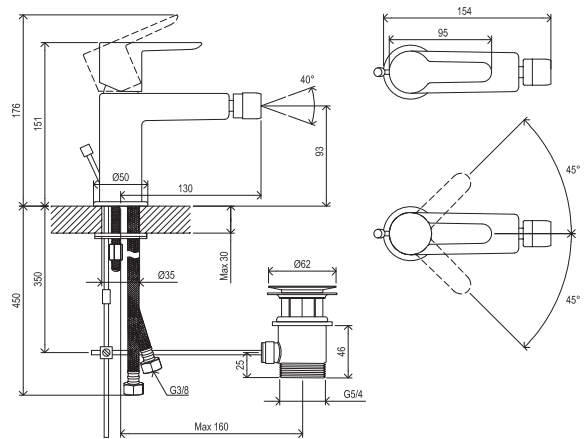

5

5-YEAR WARRANTY ON FAUCETS

SOFT MOVE

RAVAK CLEANER CHROME

Puri

Order No.	Type	Design	Flow rate	Size of packaging (cm)	Gross weight (kg)
X070144	PU 055.00CR Bidet faucet 151 mm, with pop-up waste	chrome	12	28x20x7,5	1.83
X070189	PU 055.20BL Bidet faucet 151 mm, with pop-up waste C-C	black	12	28x20x7,5	1.83