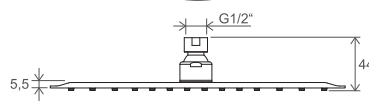

EASYSKIN

Order No.	Type	Design	Flow rate	Size of packaging (cm)	Gross weight (kg)
X07P336	984.00CR Head shower Chrome round, 300 mm	chrome	11	36x35x7	1.59
X07P667	984.02CR Head shower Chrome round, 400 mm	chrome	10	42,5x40,6x7,3	2.34