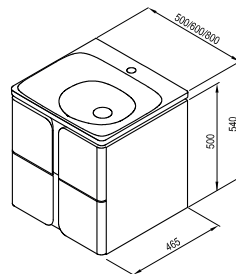

5

5-YEAR
WARRANTY

ANTI-
MOISTURE
FINISH

Body design

White gloss

Door design

White gloss
/ White gloss

White gloss
/ Graphite

Balance

Order No.	Type	Dimensions (mm)	Size of packaging (cm)	Gross weight (kg)
X000001364	SD Balance 500, white/white	500x465x500	54,1x56,1x50,5	25
X000001365	SD Balance 500, white/graphite	500x465x500	54,1x56,1x50,5	25
X000001366	SD Balance 600, white/white	600x465x500	64,1x56,1x50,5	29
X000001367	SD Balance 600, white/graphite	600x465x500	64,1x56,1x50,5	29
X000001368	SD Balance 800, white/white	800x465x500	84,1x56,1x50,5	34
X000001369	SD Balance 800, white/graphite	800x465x500	84,1x56,1x50,5	34
XJX01250000	Washbasin Balance 500 ceramic, white	500x465x160	54x50x16	9.88
XJX01260000	Washbasin Balance 600 ceramic, white	600x465x160	64x50x16	10.78
XJX01280000	Washbasin Balance 800 ceramic, white	800x465x160	84x50x16	14.8
X01723	Washbasin waste trap with fixed waste	Ø 70x155-243x245	25,2x18x10	0.56