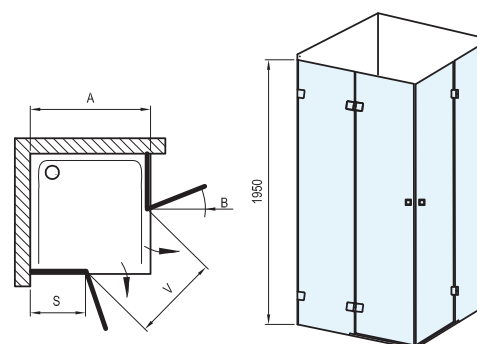

Brilliant BSRV4

Design

Standard panelling

Atypical panelling

Height
1950 mm

Order No.	Type	Frame	Panelling	Dimensions (mm)				Size of packaging (cm)	Gross weight (kg)
				„A“	„B“	„S“	„V“		
1UV44A00Z1	BSRV4 - 80	-	transparent	783-795	554	228	763	69,5x11x201,5	58.4
D01000A073	○ B SET	chrome	-					9x12x62	6.02
1UV77A00Z1	BSRV4 - 90	-	transparent	883-895	554	328	763	69,5x11x201,5	65.96
D01000A073	○ B SET	chrome	-					9x12x62	6.02
1UVAAA00Z1	BSRV4 - 100	-	transparent	983-995	654	328	905	69,5x11x201,5	71.79
D01000A074	■ B SET	chrome	-					9x12x62	7.14

Products are delivered within 14 days as standard.
For a complete product, it is necessary to order a glass pane pack separately and a B SET separately.

○ B SET BSRV4 80/90 =

■ B SET BSRV4 100 =