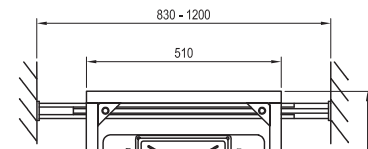

Order No.	Type	Dimensions (mm)	Size of packaging (cm)	Gross weight (kg)
X01460	Strut for module G	830-1200x50x50	80x7x7	3,1

Products are delivered within 14 days as standard.
10-year warranty on toilet bowls; 3-year warranty on toilet seats; 3-year warranty on flush plates; 10-year warranty on fixed parts of mounting flushing modules; 3-year warranty on replaceable parts of mounting flushing modules.