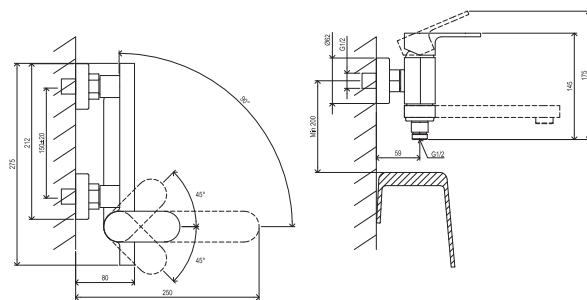

Order No.	Type	Design	Flow rate	Size of packaging (cm)	Gross weight (kg)
X070042	CR 022.00CR Wall-mounted bathtub faucet, w/o set	chrome	16/17	32x21x12	3.15