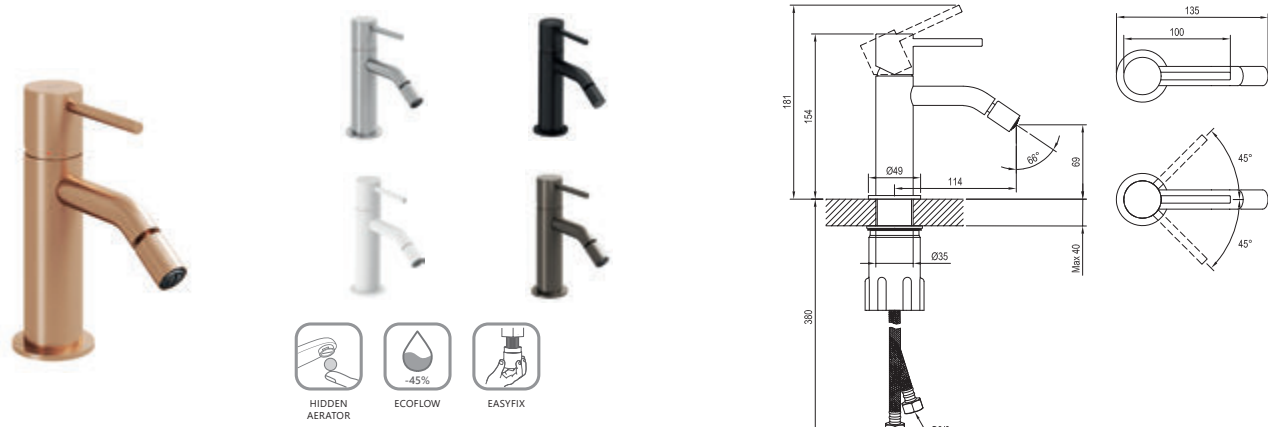

Order No.	Type	Design	Flow rate	Size of packaging (cm)	Gross weight (kg)
X070201	ES 056.00CR Bidet faucet 154 mm, w/o pop-up waste	Chrome	5	35,3x23x7,4	1.04
X070244	ES 056.10WV Bidet faucet 154 mm, w/o pop-up waste	White Velvet	5	35,3x23x7,4	1.04
X070281	ES 056.20BLM Bidet faucet 154 mm, w/o pop-up waste	Black Matt	5	35,3x23x7,4	1.04
X070318	ES 056.20GB Bidet faucet 154 mm, w/o pop-up waste	Graphite Brushed	5	35,3x23x7,4	1.04
X070355	ES 056.60RGB Bidet faucet 154 mm, w/o pop-up waste	Rose Gold Brushed	5	35,3x23x7,4	1.04