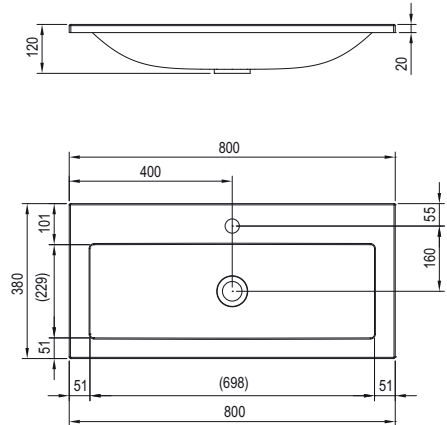

Order No.	Type	Dimensions (mm)	Size of packaging (cm)	Gross weight (kg)
XJJ01180000	Washbasin Clear 800 with holes	800x380x120	82x14x40	8.8
X01439	Washbasin waste plug fixed, chrome	Ø 68x104-119	7,5x7,5x14,5	0.31
X01695	Washbasin waste plug fixed ceramic, white	Ø 67x99	7,5x7,5x14,5	0.27
X01762	Washbasin waste plug fixed, black	Ø 68x104-119	7,5x7,5x14,5	0.36
X01371	Washbasin waste trap, chrome	Ø 50x140-240x360	15x7x36	0.77
X01747	Washbasin waste trap, black	Ø 50x140-240x360	15x7x36	0.88
X01612	Washbasin waste trap furniture	Ø 70x170-240x210-510	20x9x40	0.29