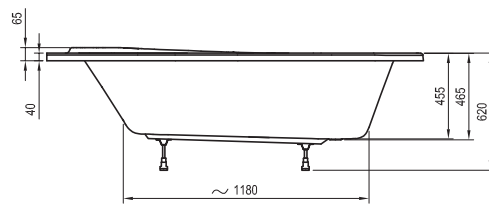

360l	38 kg	L/R	10
VOLUME	WEIGHT	L/R OPTION	10-YEAR WARRANTY

LoveStory II

Bathtub colour

Panel colour

Order No.	BATHTUB	Dimensions (mm)	Size of packaging (cm)	Gross weight (kg)
C75100000	Bathtub LOVE STORY II L	1890x1390x455	50x140x185	37.4
C76100000	Bathtub LOVE STORY II R	1890x1390x455	50x140x185	37.4

Order No.	PANELS AND SUPPORTS	Dimensions (mm)	Size of packaging (cm)	Gross weight (kg)
CY7500000	Support for bathtub LOVE STORY II	110x10x7	110x10x7	4.7
CZ75100A00	Panel LOVE STORY II L	3x57x60	3x57x60	8.05
CZ76100A00	Panel LOVE STORY II R	3x57x60	3x57x60	8.05
B27500000N	Panelkit LOVE STORY II	86x11x7	86x11x7	4.54

Order No.	RECOMMENDED PRODUCTS	Dimensions (mm)	Size of packaging (cm)	Gross weight (kg)
X01440	Bathtub overflow filler 570 C-C S/R, chrome	---	15x11x39	0.83
X01438	Bathtub overflow filler 570 B S/R, chrome	---	15x11x39	0.93

196 cm
139 cm

Warranty: 10 years – The warranty is contingent on the buyer using original RAVAK supports (legs) intended for the given type of bathtub in accordance with the assembly manual! Products are delivered within 14 days as standard.