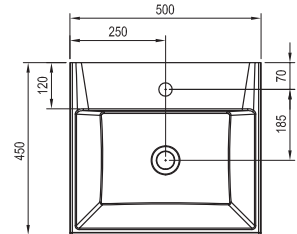

5

5-YEAR
WARRANTY

Natural

Order No.	Type	Dimensions (mm)	Size of packaging (cm)	Gross weight (kg)
XJO01250000	Washbasin Natural 500 without overflow with holes	500x450x140	52x16x47	15.8
X01439	Washbasin waste plug fixed, chrome	Ø 68x104-119	7,5x7,5x14,5	0.31
X01695	Washbasin waste plug fixed ceramic, white	Ø 67x99	7,5x7,5x14,5	0.27
X01762	Washbasin waste plug fixed, black	Ø 68x104-119	7,5x7,5x14,5	0.36
X01371	Washbasin waste trap, chrome	Ø 50x140-240x360	15x7x36	0.77
X01747	Washbasin waste trap, black	Ø 50x140-240x360	15x7x36	0.88
X01612	Washbasin waste trap furniture	Ø 70x170-240x210-510	20x9x40	0.29