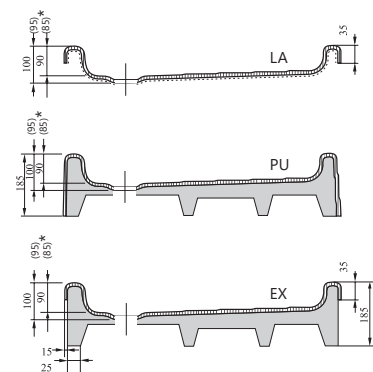

Ronda

Order No.	Type	Size of packaging (cm)	Gross weight (kg)
A214001220	Shower tray RONDA 80 LA	81x4x81	8.75
A204001320	Shower tray RONDA 80 EX	81x19x81	5.18
A204001120	Shower tray RONDA 80 PU	81x19x81	6.92
A217001220	Shower tray RONDA 90 LA	91x4x91	11
A207001320	Shower tray RONDA 90 EX	91x19x91	7.05
A207001120	Shower tray RONDA 90 PU	91x19x91	8.37
B2F0000001	Universal base 600 for shower tray 80 LA	60x11x5	2.58
B2F0000002	Universal base 650 for shower tray 90 LA	65x11x5	2.74
A000000004	Universal mounting kit for shower trays	8x5x125	0.66

Material: Acrylic (PMMA + ABS sandwich), Antibac® finish
Reinforcement: type LA – fibreglass; type EX, PU – polyurethane foam with glass fibres