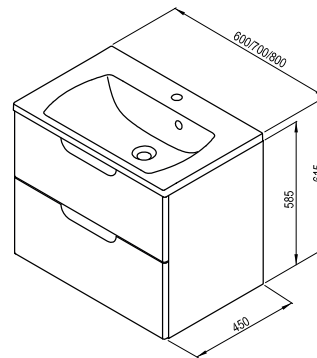

Order No.	Type	Dimensions (mm)	Size of packaging (cm)	Gross weight (kg)
X000001476	SD Classic II 600, white/white	600x450x585	64x53x64	24.5
X000001477	SD Classic II 600, white/gray	600x450x585	64x53x64	22.5
X000001478	SD Classic II 700, white/white	700x450x585	74x53x64	27
X000001479	SD Classic II 700, white/gray	700x450x585	74x53x64	25
X000001480	SD Classic II 800, white/white	800x450x585	84x53x64	29.5
X000001481	SD Classic II 800, white/gray	800x450x585	84x53x64	29.5

Building readiness of the mirror: Electrical supply in a minimum length of 50 cm with connection to an external switch. The power supply must be protected by a current protector with a residual current of 30 mA. Products are delivered within 14 days as standard.