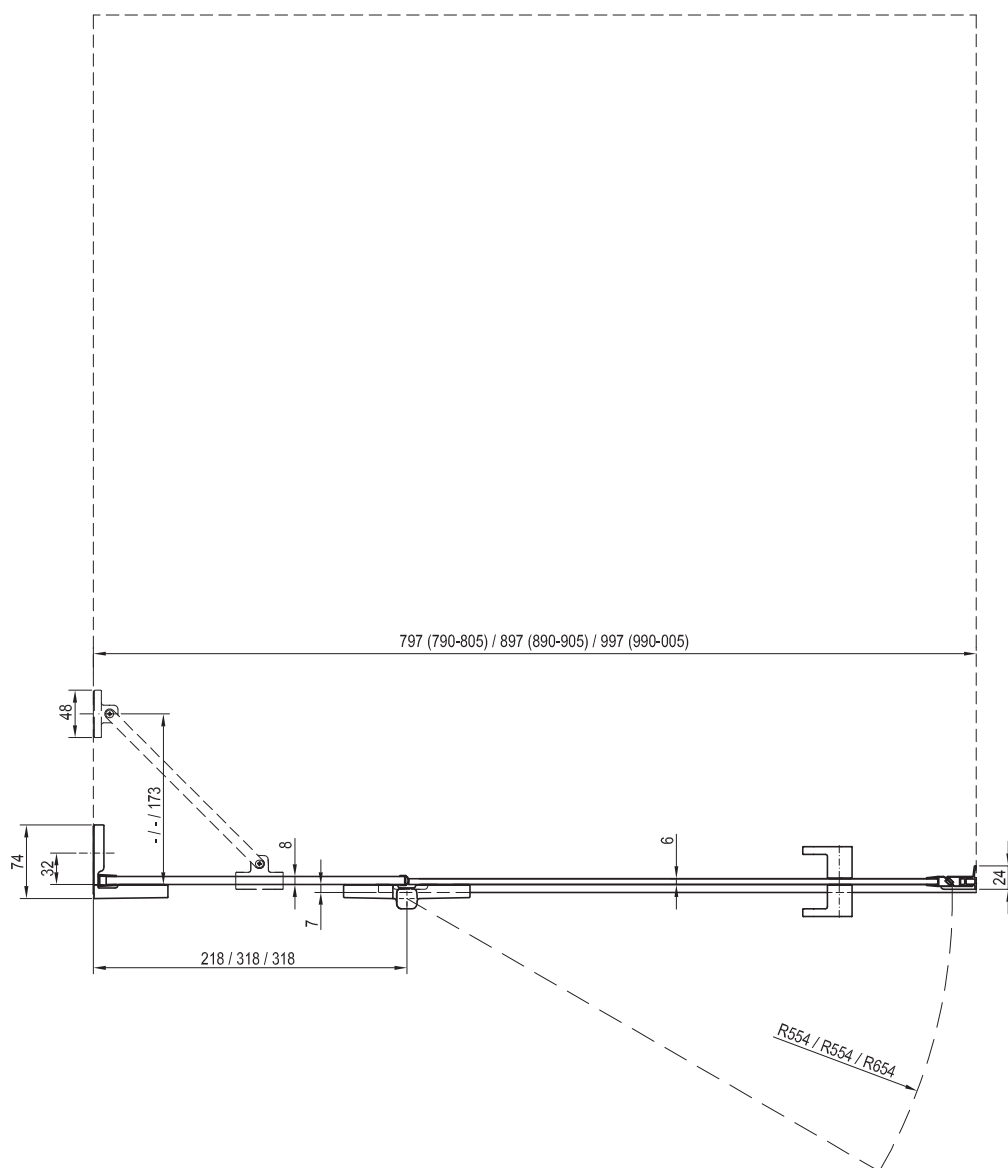

BSD2 Structural preparation