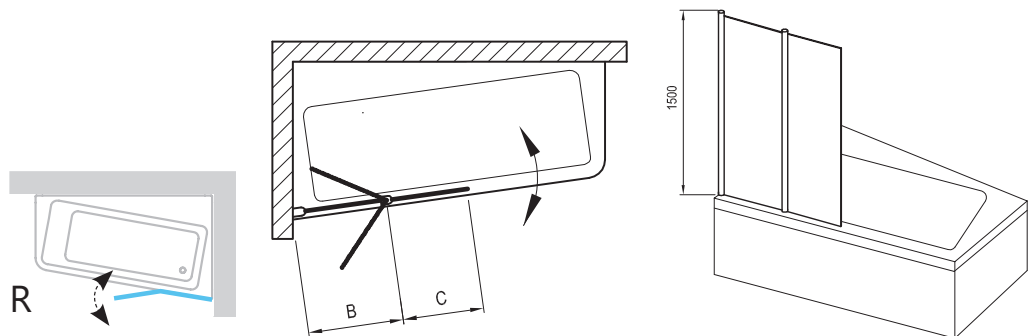

GLASS THICKNESS

L/R OPTION

LIFTING MECHANISM

GLASS PROTECTION ANTICALC

CONCEPTS

10CVS2

Design

BRIGHT ALU

SATIN

WHITE

Standard panelling

TRANSPARENT

Height
1500 mm

Order No.	Type	Frame	Panelling	Dimensions (mm)			Size of packaging (cm)	Gross weight (kg)
				Dimensions (mm)	„B“	„C“		
7QLA0103Z1	10CVS2 - 100 L	white	transparent	1000	539	461	98x6x153	26.9
7QLA0U03Z1	10CVS2 - 100 L	satın	transparent	1000	539	461	98x6x153	26.9
7QLA0C03Z1	10CVS2 - 100 L	bright alu	transparent	1000	539	461	98x6x153	26.9
7QRA0103Z1	10CVS2 - 100 P	white	transparent	1000	539	461	98x6x153	26.9
7QRA0U03Z1	10CVS2 - 100 P	satın	transparent	1000	539	461	98x6x153	26.9
7QRA0C03Z1	10CVS2 - 100 P	bright alu	transparent	1000	539	461	98x6x153	26.9

Products are delivered within 14 days as standard.