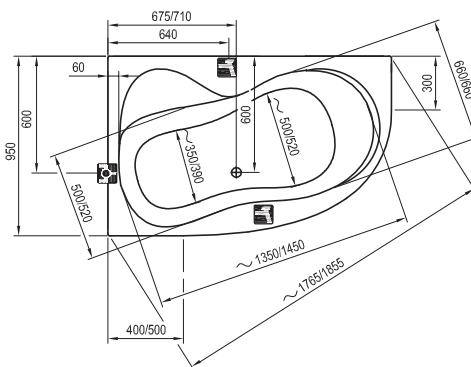

175 l
200 l

VOLUME

24 kg
26 kg

WEIGHT

CONCEPTS

L/R

L/R OPTION

10

10-YEAR
WARRANTY

Rosa 95

Bathtub colour

WHITE

Panel colour

WHITE

Order No.	BATHTUB	Dimensions (mm)	Size of packaging (cm)	Gross weight (kg)
C55100000	Bathtub ROSA 95 150x95 L	1500x950x440	151x95x50	24
C56100000	Bathtub ROSA 95 150x95 R	1500x950x440	153x95x50	24
C57100000	Bathtub ROSA 95 160x95 L	1600x950x440	163x95x50	26
C58100000	Bathtub ROSA 95 160x95 R	1600x950x440	163x95x50	26

Order No.	PANELS AND SUPPORTS	Dimensions (mm)	Size of packaging (cm)	Gross weight (kg)
CY5500000	Support for bathtub ROSA universal	---	88x11x5	4.42
CZ55100A00	Panel ROSA 95 150 L	1500x950x560	3x48x59	5.96
CZ56100A00	Panel ROSA 95 150 R	1500x950x560	3x48x59	5.96
CZ57100A00	Panel ROSA 95 160 L	1600x950x560	3x51x59	6.14
CZ58100A00	Panel ROSA 95 160 R	1600x950x560	3x51x59	6.14
B23000100N	Panelkit ROSA universal	---	72x11x5	3.25

Order No.	RECOMMENDED PRODUCTS	Dimensions (mm)	Size of packaging (cm)	Gross weight (kg)
X01305	Bathtub waste set 570 B R/R, chrome	---	14x8x38	0.83
X01438	Bathtub overflow filler 570 B S/R, chrome	---	15x11x39	0.93
7QLM0C00Y1	CVSK1 ROSA 140/150 L	---	84x5x156	25.68
76L8010041	VSK2 ROSA 150 L	---	48x8x153	6.73

150 / 160 cm
95 cm

L

R

Warranty: 10 years – The warranty is contingent on the buyer using original RAVAK supports (legs) intended for the given type of bathtub in accordance with the assembly manual! Products are delivered within 14 days as standard.