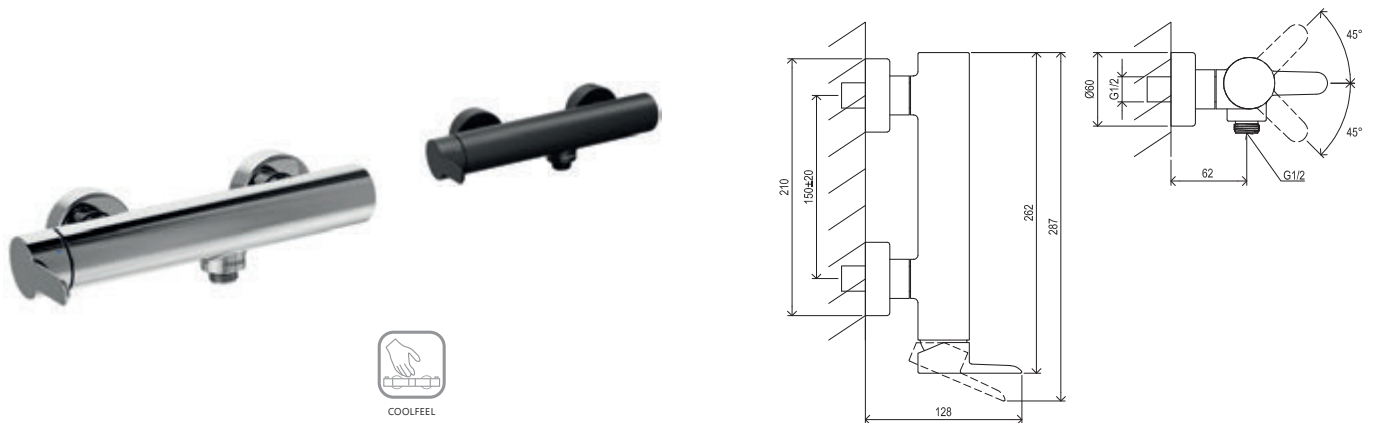

Order No.	Type	Design	Flow rate	Size of packaging (cm)	Gross weight (kg)
X070145	PU 032.00CR Wall-mounted shower faucet, w/o set	chrome	23	28x22x7,5	1.93
X070187	PU 032.20BL Wall-mounted shower faucet, w/o set	black	23	28x22x7,5	4