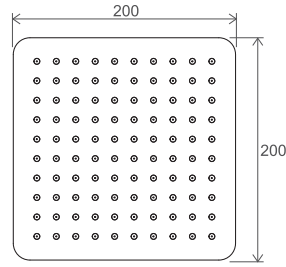

Order No.	Type	Design	Flow rate	Size of packaging (cm)	Gross weight (kg)
X07P016	982.00CR Head shower Chrome square, 300 mm	chrome	11	36x35x7	2
X07P334	982.01CR Head shower Chrome square, 200 mm	chrome	11	26x25x7	0.94
X07P666	982.02CR Head shower Chrome square, 400 mm	chrome	10	42,5x40,6x7,3	2.9