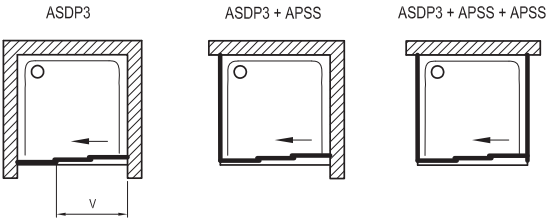

Extension and connecting profiles

Order No.	Type	Frame	Product dimensions (mm)	Size of packaging (cm)	Gross weight (kg)
E778801119802	ANPS 198	white	23x26x1980	2x3x198	0.43
E778801319802	ANPS 198	black	23x26x1980	2x3x198	0.43
E778801U19802	ANPS 198	satın	23x26x1980	2x3x198	0.41
E119800021	AT connection 198	white	68x60x1980	7x7x199	1.9
E119800023	AT connection 198	black	68x60x1980	7x7x199	1.9
E11980002U	AT connection 198	satın	68x60x1980	7x7x199	1.9

Delivery time for designs in black is 5 weeks. Other products have a delivery time of 14 days.