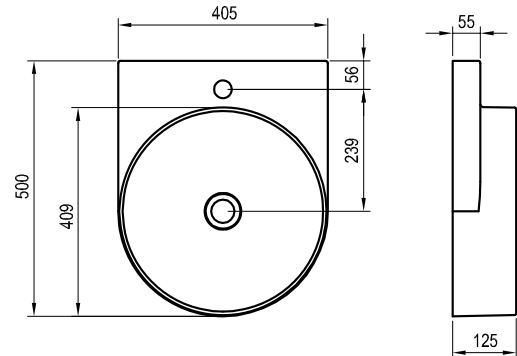

Order No.	Type	Dimensions (mm)	Size of packaging (cm)	Gross weight (kg)
XJX01240002	Washbasin Yard 400 ceramic, white	405x500x125	44x53x15	8.8
XJX01040000	Washbasin Yard 400 ceramic, without hole, white	405x500x125	44x53x15	8.8
X01439	Washbasin waste plug fixed, chrome	Ø 68x104-119	7,5x7,5x14,5	0.31
X01695	Washbasin waste plug fixed ceramic, white	Ø 67x99	7,5x7,5x14,5	0.27
X01762	Washbasin waste plug fixed, black	Ø 68x104-119	7,5x7,5x14,5	0.36
X01371	Washbasin waste trap, chrome	Ø 50x140-240x360	15x7x36	0.77
X01747	Washbasin waste trap, black	Ø 50x140-240x360	15x7x36	0.88
X01612	Washbasin waste trap furniture	Ø 70x170-240x210-510	20x9x40	0.29