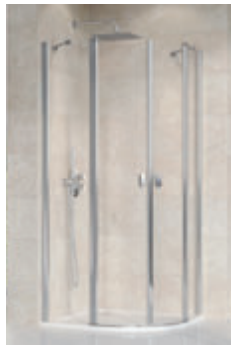

SHAPE

quadrant

SmartLine, Chrome, Nexty, Pivot, Blix Slim, Blix, Supernova