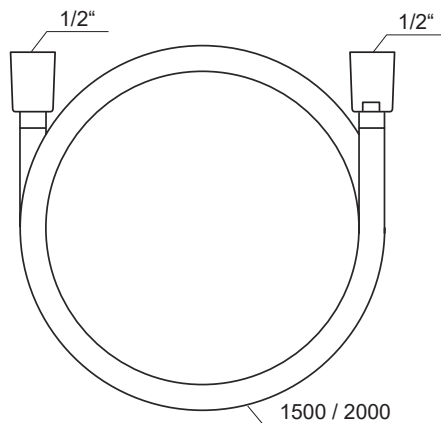

Order No.	Type	Design	Size of packaging (cm)	Gross weight (kg)
X07P338	914.00CR Shower hose 150 cm, SilverShine	chrome	19x5,5x19	0.35
X07P339	914.02CR Shower hose 200 cm, SilverShine	chrome	19x5,5x19	0.42

Products are delivered within 14 days as standard.