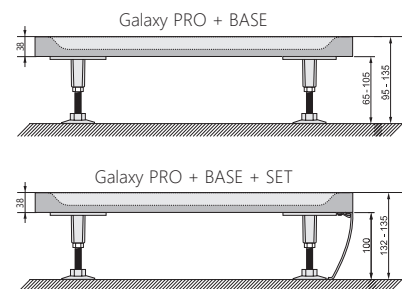

Galaxy Pro Chrome

Elipso Pro Chrome

Order No.	Type	Size of packaging (cm)	Gross weight (kg)
XA244401010	Shower tray ELIPSO PRO CHROME 80	84x6x84	25.5
XA247701010	Shower tray ELIPSO PRO CHROME 90	95x6x95	33.3
XA934001010	Panel ELIPSO PRO 80 SET	4x33x11	1.1
XA937001010	Panel ELIPSO PRO 90 SET	4x44x11	1.2
XB2J000000N	Base GALAXY PRO	15x8x8	0.64
A000000004	Universal mounting kit for shower trays	8x5x125	0.66

Material: cast mixture of dolomite and resin
Production process: casting

Products are delivered within 14 days as standard.