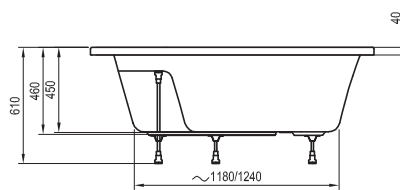

240l
300l

VOLUME

31 kg
36 kg

WEIGHT

10

10-YEAR
WARRANTY

Gentiana

Bathtub colour

WHITE

Panel colour

WHITE

Order No.	BATHTUB	Dimensions (mm)	Size of packaging (cm)	Gross weight (kg)
CF01000000	Bathtub GENTIANA 140x140	1400x1400x460	141x141x50	31
CG01000000	Bathtub GENTIANA 150x150	1500x1500x460	151x151x50	35.5

Order No.	PANELS AND SUPPORTS	Dimensions (mm)	Size of packaging (cm)	Gross weight (kg)
CY65000000	Support for bathtub NEW DAY, GENTIANA	88x11x5	88x11x5	6.37
CZF1000A0	Panel NEW DAY, GENTIANA 140	5x55x58	5x55x58	6.98
CZG1000A0	Panel NEW DAY, GENTIANA 150	5x59x58	5x59x58	7.06
B26500000N	Panelkit NEW DAY, GENTIANA	55x11x5	55x11x5	1.68

Order No.	RECOMMENDED PRODUCTS	Dimensions (mm)	Size of packaging (cm)	Gross weight (kg)
X01440	Bathtub overflow filler 570 C-C S/R, chrome	---	15x11x39	0.83
X01507	Bathtub waste set 570 B S/R, chrome	---	38x8,5x14,5	0.75
X01377	Bathtub waste set 570 C-C R/R, chrome	---	14x8x38	0.72
X01305	Bathtub waste set 570 B R/R, chrome	---	14x8x38	0.83

140 / 150 cm
140 / 150 cm

Warranty: 10 years – The warranty is contingent on the buyer using original RAVAK supports (legs) intended for the given type of bathtub in accordance with the assembly manual! Products are delivered within 14 days as standard.