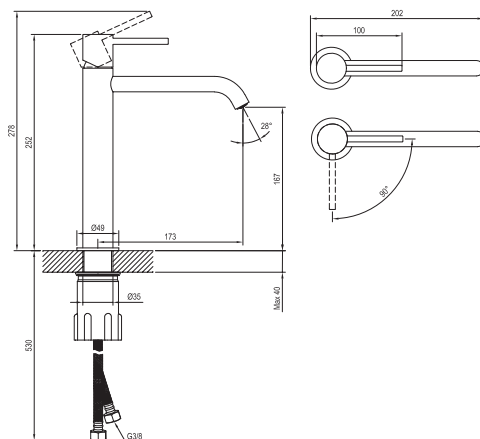

Order No.	Type	Design	Flow rate	Size of packaging (cm)	Gross weight (kg)
X070399	ES 014.01CR Washbasin faucet BeCool 250 mm, w/o pop-up waste	Chrome	5	41,3x23x7,4	1.38
X070400	ES 014.11WV Washbasin faucet BeCool 250 mm, w/o pop-up waste	White Velvet	5	41,3x23x7,4	1.38
X070402	ES 014.21BLM Washbasin faucet BeCool 250 mm, w/o pop-up waste	Black Matt	5	41,3x23x7,4	1.38
X070401	ES 014.21GB Washbasin faucet BeCool 250 mm, w/o pop-up waste	Graphite Brushed	5	41,3x23x7,4	1.38
X070403	ES 014.61RGB Washbasin faucet BeCool 250 mm, w/o pop-up waste	Rose Gold Brushed	5	41,3x23x7,4	1.38