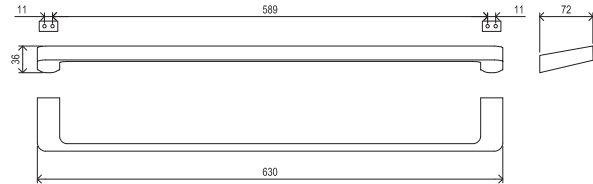

Products are delivered within 14 days as standard.

5-YEAR WARRANTY

METAL DESIGN

CONCEPTS

10°

Order No.	Type	Design	Size of packaging (cm)	Gross weight (kg)
X07P324	TD 300.00CR Towel bar	chrome	11x4,5x26	0.58
X07P560	TD 300.20BL Towel bar	black	11x4,5x26	0.58