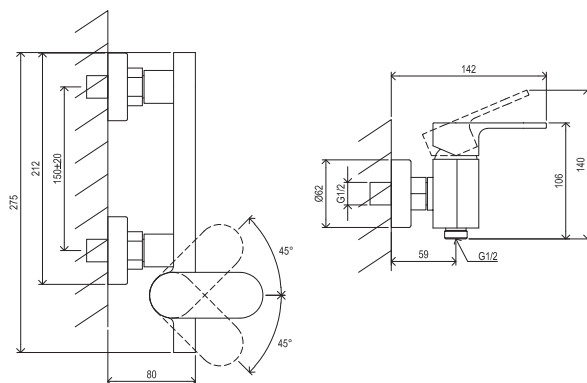

Order No.	Type	Design	Flow rate	Size of packaging (cm)	Gross weight (kg)
X070043	CR 032.00CR Wall-mounted shower faucet, w/o set	chrome	20	32x16,5x12	2.48

Flow rate values: CR 022 bathtub/hand shower
Flow rate is given in l/min at a pressure of 0.3 MPa. Products are delivered within 14 days as standard.