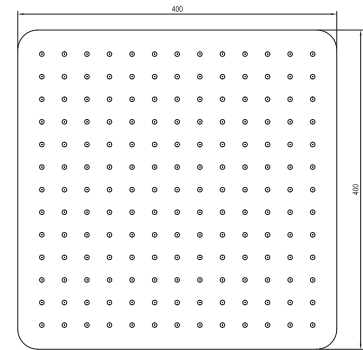

Order No.	Type	Design	Flow rate	Size of packaging (cm)	Gross weight (kg)
X07P016	982.00CR Head shower Chrome square, 300 mm	chrome	11	36x35x7	2
X07P334	982.01CR Head shower Chrome square, 200 mm	chrome	11	26x25x7	0.94
X07P666	982.02CR Head shower Chrome square, 400 mm	chrome	10	42,5x40,6x7,3	2.9

EASYSKIN