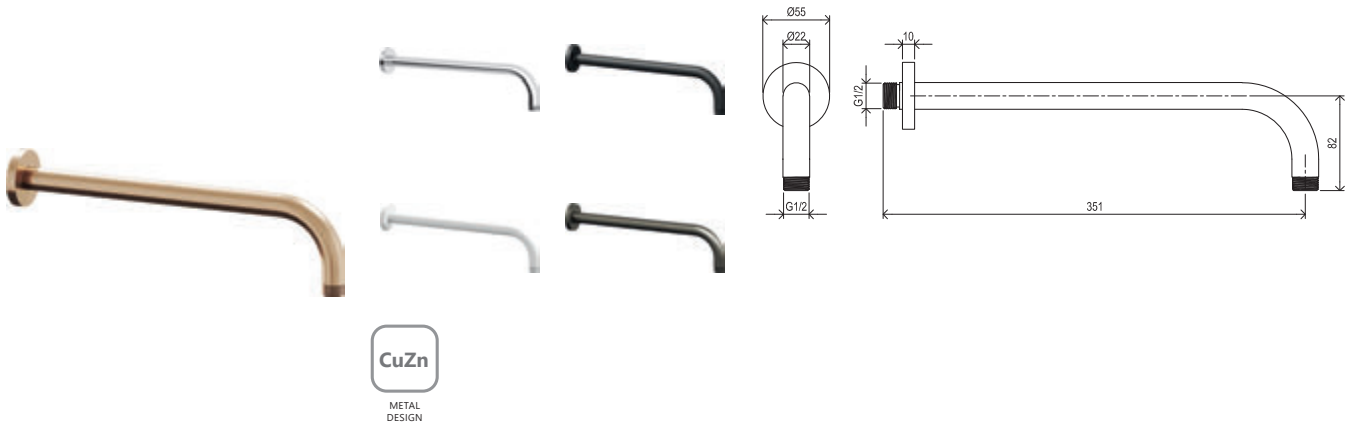

RAVAK
CLEANER
CHROME

2-YEAR
WARRANTY

Showers and accessories

CuZn
METAL
DESIGN

Order No.	Type	Design	Flow rate	Size of packaging (cm)	Gross weight (kg)
X07P112	702.00CR Side outlet arm, brass	chrome		37x10x4,5	0.48
X07P688	702.11WV Side outlet arm, brass	White Velvet		37x10x4,5	0.48
X07P571	702.20BL Side outlet arm, brass	black		37x10x4,5	0.48
X07P676	702.21BLM Side outlet arm, brass	Black Matt		37x10x4,5	0.48
X07P700	702.21GB Side outlet arm, brass	Graphite Brushed		37x10x4,5	0.48
X07P712	702.61RGB Side outlet arm, brass	Rose Gold Brushed		37x10x4,5	0.48