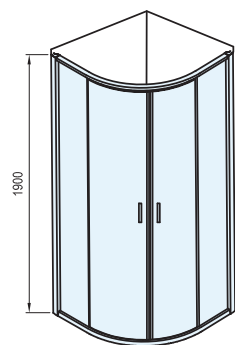

Design

BRIGHT ALU

SATIN

WHITE

Standard panelling

TRANSPARENT

GRAPE

Height
1900 mm

Order No.	Type	Frame	Panelling	Product dimensions (mm)	„V“ entrance (mm)	Size of packaging (cm)	Gross weight (kg)
3B240100Z1	BLC4 - 80	white	transparent	780-800x780-800	490	47x20x199	46.63
3B240100ZG	BLC4 - 80	white	grape	780-800x780-800	490	48x20x202	46.63
3B240C00Z1	BLC4 - 80	bright alu	transparent	780-800x780-800	490	47x20x199	46.63
3B240C00ZG	BLC4 - 80	bright alu	grape	780-800x780-800	490	48x20x202	46.63
3B240U00Z1	BLC4 - 80	satin	transparent	780-800x780-800	490	47x20x199	46.63
3B240U00ZG	BLC4 - 80	satin	grape	780-800x780-800	490	48x20x202	46.63
3B270100Z1	BLC4 - 90	white	transparent	880-900x880-900	565	47x20x199	52.61
3B270100ZG	BLC4 - 90	white	grape	880-900x880-900	565	48x19,5x201	52.61
3B270C00Z1	BLC4 - 90	bright alu	transparent	880-900x880-900	565	47x20x199	52.61
3B270C00ZG	BLC4 - 90	bright alu	grape	880-900x880-900	565	48x19,5x201	52.61
3B270U00Z1	BLC4 - 90	satin	transparent	880-900x880-900	565	47x20x199	52.61
3B270U00ZG	BLC4 - 90	satin	grape	880-900x880-900	565	48x19,5x201	52.61

Products are delivered within 14 days as standard.

Extension profiles

Order No.	Type	Frame	Product dimensions (mm)	Size of packaging (cm)	Gross weight (kg)
E77880111900B	BLNPS	white	23x26x1900	2x3x191	0.5
E778801C1900B	BLNPS	bright alu	23x26x1900	2x3x191	0.41
E778801U1900B	BLNPS	satin	23x26x1900	2x3x191	0.41