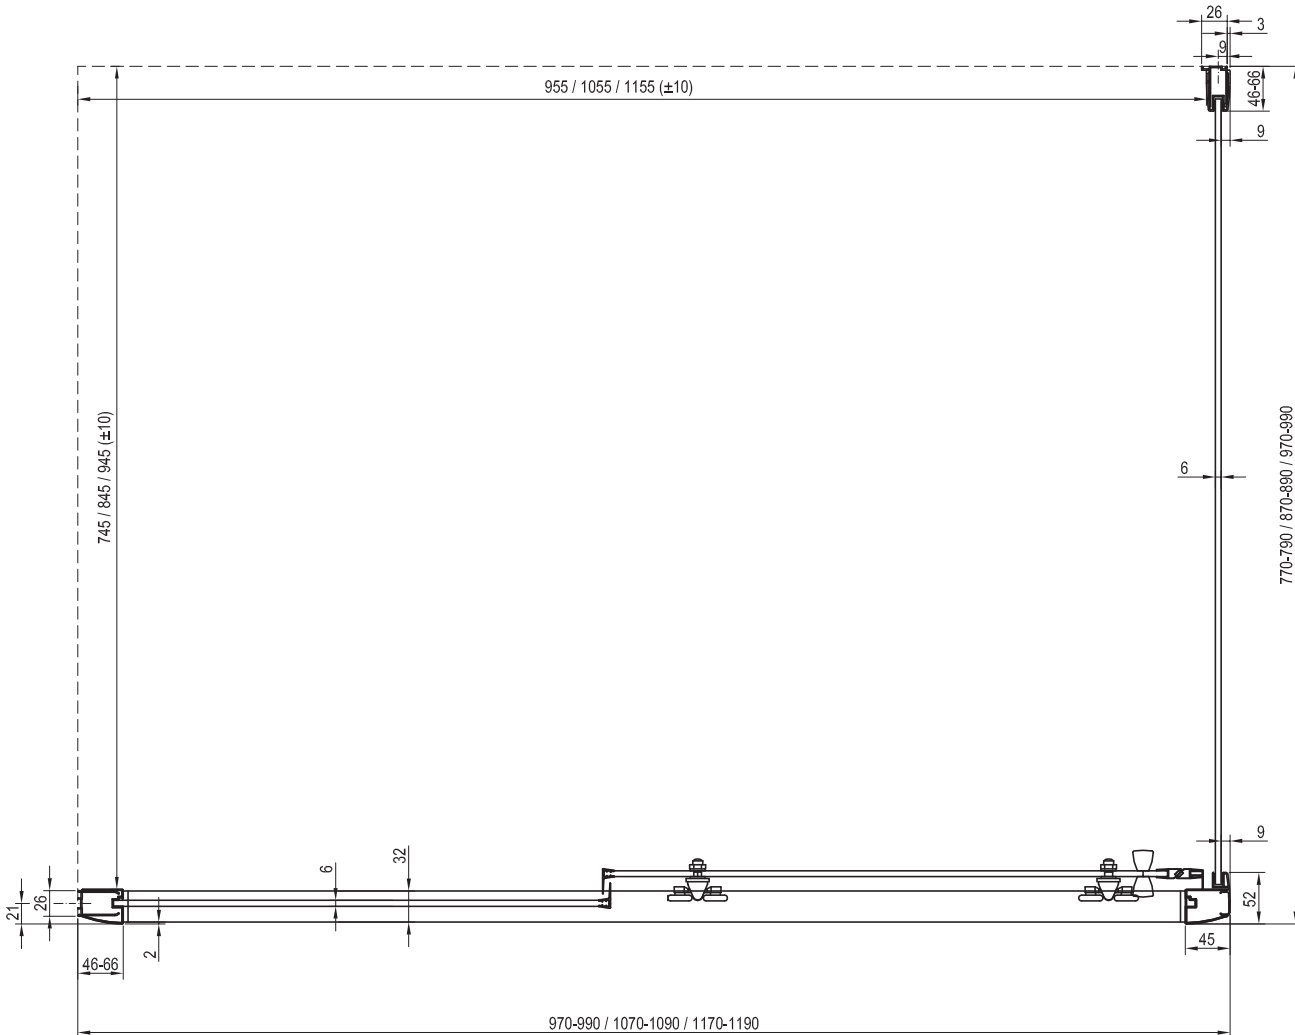

BLDP2 + BLPS Structural preparation

Type	Mounting onto a tray * Recommended shower tray size (mm)	Floor mounting ** Recommended size of inclined area (mm)
BLDP2 100 + BLPS - 80	1000 x 800	955 x 745
BLDP2 100 + BLPS - 100	1000 x 1000	955 x 945
BLDP2 110 + BLPS - 80	1100 x 800	1055 x 745
BLDP2 120 + BLPS - 80	1200 x 800	1155 x 745
BLDP2 120 + BLPS - 90	1200 x 900	1155 x 845
Other combinations	-	In accordance with technical drawings

* The values listed in the table assume the tray is mounted in accordance with the RAVAK assembly manual

** The values in the table apply to the inside edge of the glass.