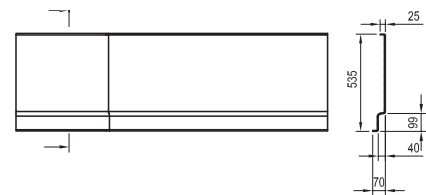

BeHappy II

Bathtub colour

WHITE

Panel colour

WHITE

Order No.	BATHTUB	Dimensions (mm)	Size of packaging (cm)	Gross weight (kg)
C981000000	Bathtub BE HAPPY II 150x75 L	1500x750x435	155x77x48	20.8
C991000000	Bathtub BE HAPPY II 150x75 R	1500x750x435	155x77x48	20.8
C961000000	Bathtub BE HAPPY II 160x75 L	1600x750x435	165x77x48	21.35
C971000000	Bathtub BE HAPPY II 160x75 R	1600x750x435	165x77x48	21.35
C941000000	Bathtub BE HAPPY II 170x75 L	1700x750x435	175x77x48	21.4
C951000000	Bathtub BE HAPPY II 170x75 R	1700x750x435	175x77x48	21.4

Order No.	PANELS AND SUPPORTS	Dimensions (mm)	Size of packaging (cm)	Gross weight (kg)
CY94000000	Support for bathtub BE HAPPY II	---	66x11x5	3.6
CZ98100A00	Panel BE HAPPY II 150 L	1500x750x535	152x77x56	4.43
CZ99100A00	Panel BE HAPPY II 150 R	1500x750x535	152x77x56	4.22
CZ96100A00	Panel BE HAPPY II 160 L	1600x750x535	162x77x56	4.73
CZ97100A00	Panel BE HAPPY II 160 R	1600x750x535	162x77x56	4.73
CZ94100A00	Panel BE HAPPY II 170 L	1700x750x535	172x77x56	4.9
CZ95100A00	Panel BE HAPPY II 170 R	1700x750x535	172x77x56	4.9
B28100000N	Panelkit 10°, BeHappy II, Chrome 160/170x105	---	72x11x5	1.45

Order No.	RECOMMENDED PRODUCTS	Dimensions (mm)	Size of packaging (cm)	Gross weight (kg)
X01377	Bathtub waste set 570 C-C R/R, chrome	---	14x8x38	0.72
795P0100Z1	VS3 - 100	---	37x5x142	14.14
795P0U00Z1	VS3 - 100	---	37x5x142	14.14
795S0100Z1	VS3 - 115	---	42x5x142	15.95

150 / 160 / 170 cm
75 cm

Warranty: 10 years – The warranty is contingent on the buyer using original RAVAK supports (legs) intended for the given type of bathtub in accordance with the assembly manual! Products are delivered within 14 days as standard.