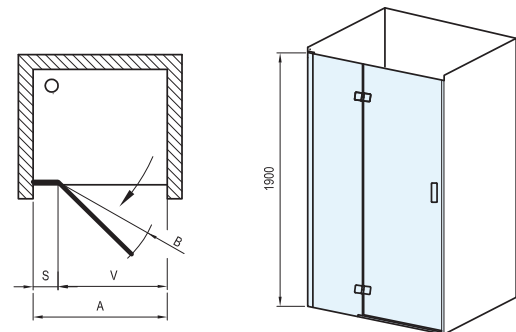

Products are delivered within 14 days as standard.