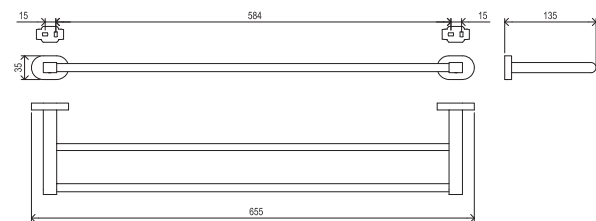

WARRANTY ON BATHROOM ACCESSORIES

RAVAK CLEANER CHROME

METAL DESIGN

CONCEPTS

Chrome

Order No.	Type	Design	Size of packaging (cm)	Gross weight (kg)
X07P190	CR 300.00CR Towel holder oval	chrome	23x15x9	0.46

Order No.	Type	Design	Size of packaging (cm)	Gross weight (kg)
X07P192	CR 310.00CR Towel bar	chrome	68x8x6,5	0.69