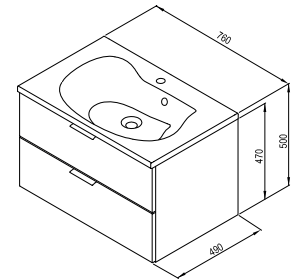

Order No.	Type	Dimensions (mm)	Size of packaging (cm)	Gross weight (kg)
X000001494	SD Rosa 600 II H, white/white	600x490x500	64x53x51	24
X000001495	SD Rosa 760 II H, white/white	760x490x500	80x54x54	27.5