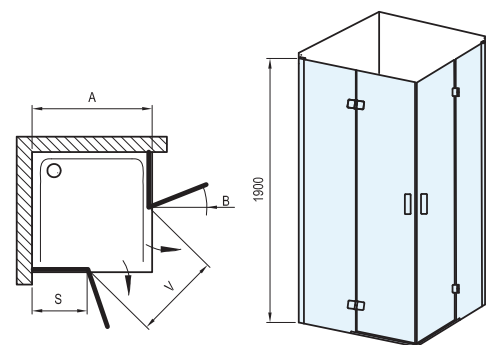

SmartLine SMSRV4

Design

Standard panelling

Atypical panelling

Height
1900 mm

Order No.	Type	Frame	Panelling	Dimensions (mm)				Size of packaging (cm)	Gross weight (kg)
				„A“	„B“	„S“	„V“		
1SV44A00Z1	SMSRV4 - 80	bright alu/ chrome	transparent	785-800	554	228	763	71x8x193	56.8
1SV77A00Z1	SMSRV4 - 90	bright alu/ chrome	transparent	885-900	554	328	763	71x8x193	62.3

Products are delivered within 14 days as standard.