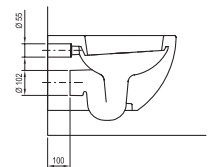

Bidet → 470

Faucets → 518

Hand basin → 379

Extras → 590

Detergents → 601

Uni Chrome toilet

Order No.	Type	Dimensions (mm)	Size of packaging (cm)	Gross weight (kg)
X01535	WC Uni Chrome RimOff, white	360x510x350	40x40x53	26
X01794	WC Uni Chrome RimOff, black	360x510x350	40x40x53	26