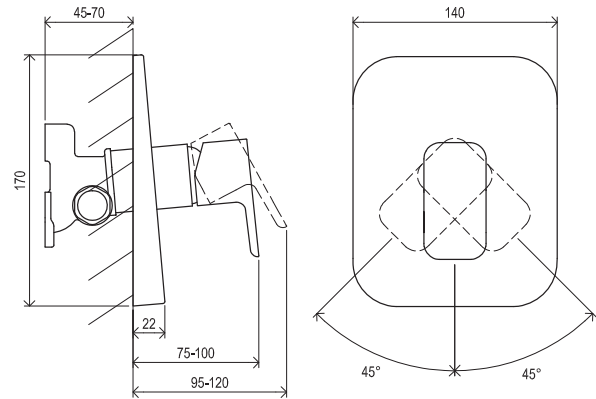

SOFT MOVE

CONCEPTS

10° Free

Order No.	Type	Design	Flow rate	Size of packaging (cm)	Gross weight (kg)
X070137	TD F 066.00CR.O1.RB070 Concealed faucet, 1-way w/o body	chrome	22	21,5x18,5x10	1.59
X070159	TD F 066.20BL.O1.RB070 Concealed faucet, 1-way w/o body	black	22	21,5x18,5x10	1.59
X070052	RB 070.50 R-box for 065.00, 066.00	-		16x12x12	1.19