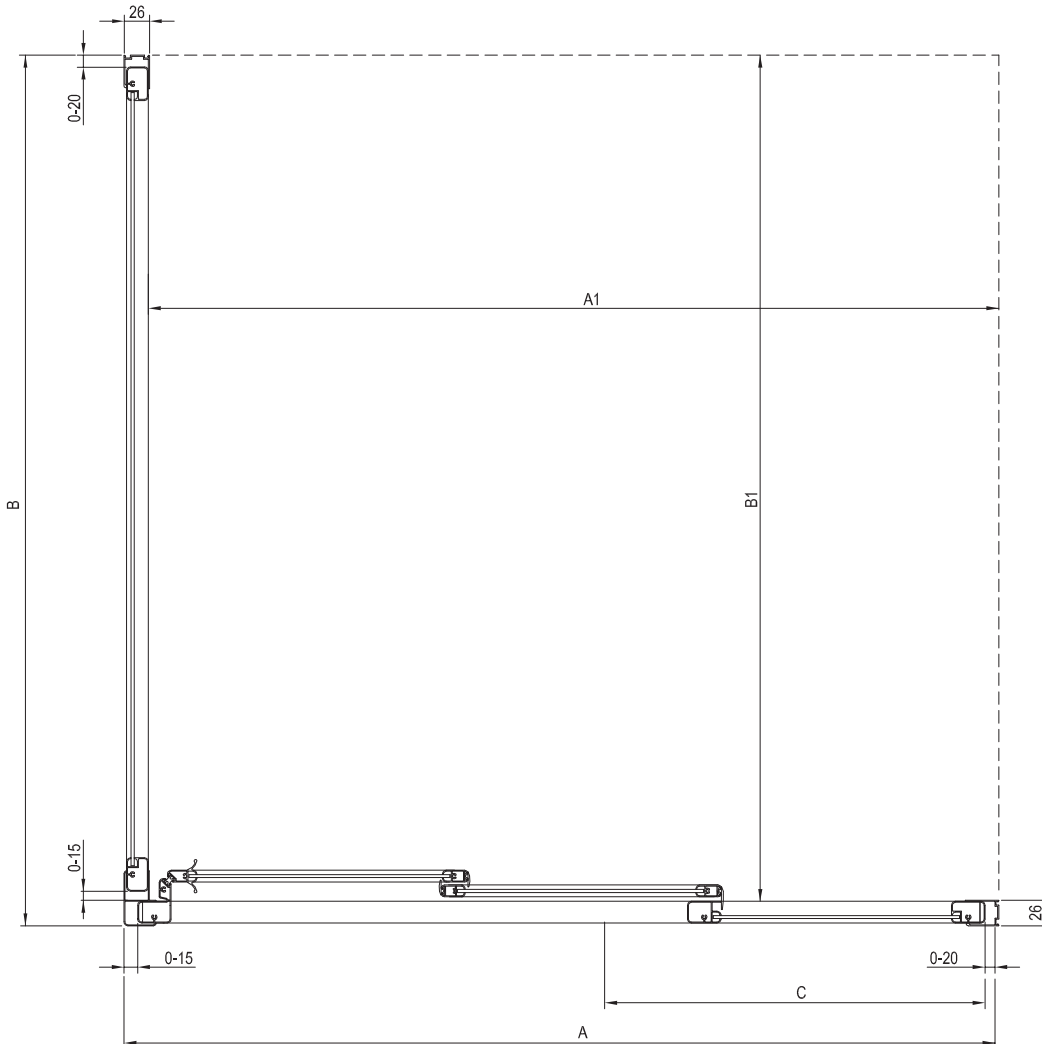

ASDP3 + APSS Structural preparation

Type	Mounting onto a tray * Recommended shower tray size (mm)	Floor mounting ** Recommended size of inclined area (mm)
ASDP3 - 90 + APSS - 75	900 x 750	860 x 710
ASDP3 - 80 + APSS - 80	800 x 800	760 x 760
ASDP3 - 90 + APSS - 90	900 x 900	860 x 860
ASDP3 - 100 + APSS - 80	1000 x 800	960 x 760
ASDP3 - 100 + APSS - 90	1000 x 900	960 x 860

* The values listed in the table assume the tray is mounted in accordance with the RAVAK assembly manual

** The values in the table apply to the inside edge of the glass.