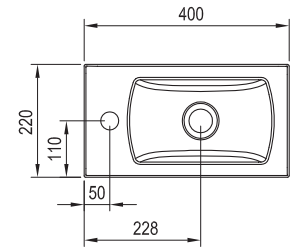

5

5-YEAR
WARRANTY

Classic II

Order No.	Type	Dimensions (mm)	Size of packaging (cm)	Gross weight (kg)
XJX01140004	Small washbasin Classic II 400 with holes	400x220x115	43x19x19	4.1
B14000100P	Console for small washbasin Classic 400	210x120x20	43x10x3	1.14
X01437	Washbasin waste plug Click-Clack low, chrome	Ø 62x77-92	7x7x11	0.27
X01373	Washbasin waste plug Click-Clack, chrome	Ø 62x104-119	7,5x7,5x14,5	0.35
X01748	Washbasin waste plug Click-Clack, black	Ø 62x104-119	7,5x7,5x14,5	0.35
X01612	Washbasin waste trap furniture	Ø 70x170-240x210-510	20x9x40	0.29
X01371	Washbasin waste trap, chrome	Ø 50x140-240x360	15x7x36	0.77
X01747	Washbasin waste trap, black	Ø 50x140-240x360	15x7x36	0.88