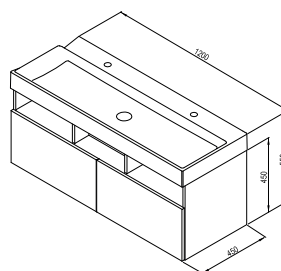

Order No.	Type	Dimensions (mm)	Size of packaging (cm)	Gross weight (kg)
X000001053	SD Natural 1200, white	1200x450x450	126x51x51	60