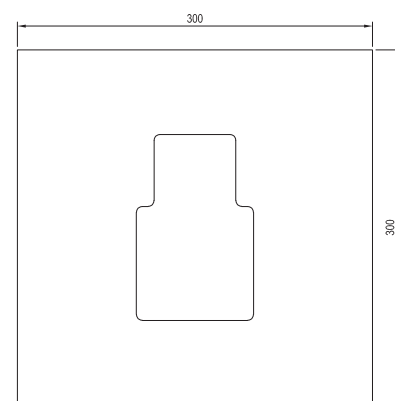

Order No.	Type	Design	Flow rate	Size of packaging (cm)	Gross weight (kg)
X070232	RB 07C.50 Basic body for thermostatic concealed faucets, R-box Termo	-		15,7x17x15,7	2,67
X070206	ES 063.00CR.O2.RB07C Thermostatic concealed faucet, 2-way w/o body	Chrome	22/22	26x15x7,5	1
X070249	ES 063.10WV.O2.RB07C Thermostatic concealed faucet, 2-way w/o body	White Velvet	22/22	26x15x7,5	1
X070286	ES 063.20BLM.O2.RB07C Thermostatic concealed faucet, 2-way w/o body	Black Matt	22/22	26x15x7,5	1
X070323	ES 063.20GB.O2.RB07C Thermostatic concealed faucet, 2-way w/o body	Graphite Brushed	22/22	26x15x7,5	1
X070360	ES 063.60RGB.O2.RB07C Thermostatic concealed faucet, 2-way w/o body	Rose Gold Brushed	22/22	26x15x7,5	1
X070209	ES 067.00CR.O3.RB07C Thermostatic concealed faucet, 3-way w/o body	Chrome	22/22/22	26x15x7,5	1
X070252	ES 067.10WV.O3.RB07C Thermostatic concealed faucet, 3-way w/o body	White Velvet	22/22/22	26x15x7,5	1
X070289	ES 067.20BLM.O3.RB07C Thermostatic concealed faucet, 3-way w/o body	Black Matt	22/22/22	26x15x7,5	1
X070326	ES 067.20GB.O3.RB07C Thermostatic concealed faucet, 3-way w/o body	Graphite Brushed	22/22/22	26x15x7,5	1
X070363	ES 067.60RGB.O3.RB07C Thermostatic concealed faucet, 3-way w/o body	Rose Gold Brushed	22/22/22	26x15x7,5	1