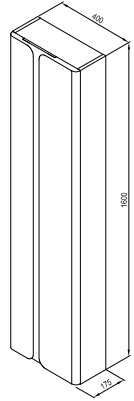

5

5-YEAR
WARRANTY

ANTI-
MOISTURE
FINISH

Body design

White gloss

Door design

White gloss
/ White gloss

White gloss
/ Graphite

Balance

Order No.	Type	Dimensions (mm)	Size of packaging (cm)	Gross weight (kg)
X000001373	SB Balance 400, white/white	400x175x1600	164,5x21,5x44,5	25
X000001374	SB Balance 400, white/graphite	400x175x1600	164,5x21,5x44,5	25