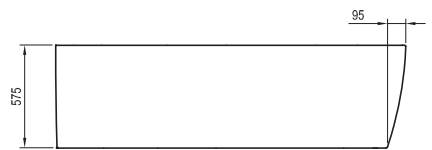

360l	38 kg	L/R	10
VOLUME	WEIGHT	L/R OPTION	10-YEAR WARRANTY

LoveStory II

Bathtub colour

Panel colour

Order No.	BATHTUB	Dimensions (mm)	Size of packaging (cm)	Gross weight (kg)
C75100000	Bathtub LOVE STORY II L	1890x1390x455	50x140x185	37.4
C76100000	Bathtub LOVE STORY II R	1890x1390x455	50x140x185	37.4

Order No.	PANELS AND SUPPORTS	Dimensions (mm)	Size of packaging (cm)	Gross weight (kg)
CY7500000	Support for bathtub LOVE STORY II	110x10x7	110x10x7	4.7
CZ75100A00	Panel LOVE STORY II L	3x57x60	3x57x60	8.05
CZ76100A00	Panel LOVE STORY II R	3x57x60	3x57x60	8.05
B27500000N	Panelkit LOVE STORY II	86x11x7	86x11x7	4.54

Order No.	RECOMMENDED PRODUCTS	Dimensions (mm)	Size of packaging (cm)	Gross weight (kg)
X01440	Bathtub overflow filler 570 C-C S/R, chrome	---	15x11x39	0.83
X01438	Bathtub overflow filler 570 B S/R, chrome	---	15x11x39	0.93

196 cm
139 cm

Warranty: 10 years – The warranty is contingent on the buyer using original RAVAK supports (legs) intended for the given type of bathtub in accordance with the assembly manual! Products are delivered within 14 days as standard.