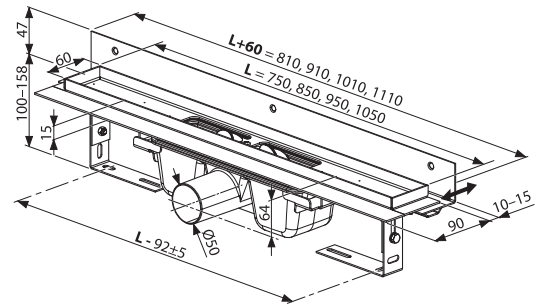

25/3

WARRANTY
ON STAINLESS
STEEL SHOWER
CHANNELS

↑
100mm

ASSEMBLY
HEIGHT

CONCEPTS

10°

Order No.	Type	Size of packaging (cm)	Gross weight (kg)
X01626	OZW RAVAK 10° 750, stainless	82x16x20,5	4.23
X01629	OZW RAVAK 10° 850, stainless	92x16x20,5	4.55