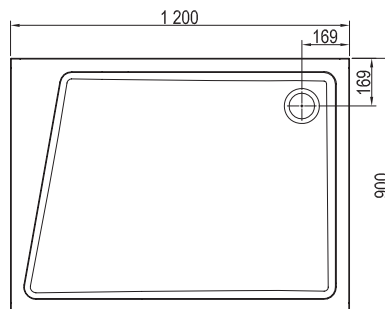

Products are delivered within 14 days as standard. Shower trays Galaxy Pro 10° are supplied without base legs and without panel as standard. Base Galaxy Pro contains 5 legs and is the same for all types of Galaxy Pro 10° trays.