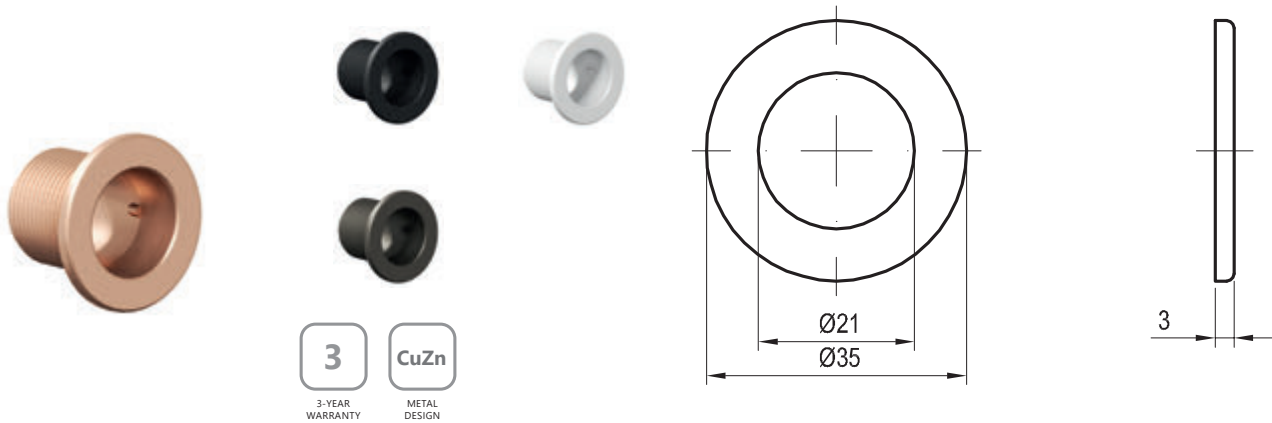

Washbasin accessories

Order No.	Type	Size of packaging (cm)	Gross weight (kg)
X01807	Krytka přepadu pro umyvadlo RF1, white matt	10x10x5	0.8
X01808	Overflow cover for washbasin RF1, black matt	10x10x5	0.8
X01832	Overflow cover for washbasin RF1, Graphite Brushed	10x10x5	0.01
X01833	Overflow cover for washbasin RF1, Rose Gold Brushed	10x10x5	0.01

The chrome cover is part of the cast washbasins with an overflow.