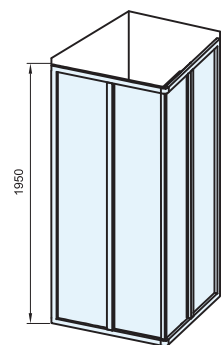

Supernova SRV2-S + SRV2-S

Design

Standard panelling

Atypical panelling

Height
1950 mm

Extension and connecting profiles

Order No.	Type	Frame	Product dimensions (mm)	Size of packaging (cm)	Gross weight (kg)
E7788011195021	NPS 195	white	23x26x1950	2x3x195	0.41
E7788013195021	NPS 195	black	23x26x1950	2x3x195	0.41
E778801U195021	NPS 195	satın	23x26x1950	2x3x195	0.41
E119500021	T connection 195	white	68x60x1950	7x7x199	1.87
E11950002U	T connection 195	satın	68x60x1950	7x7x199	1.87