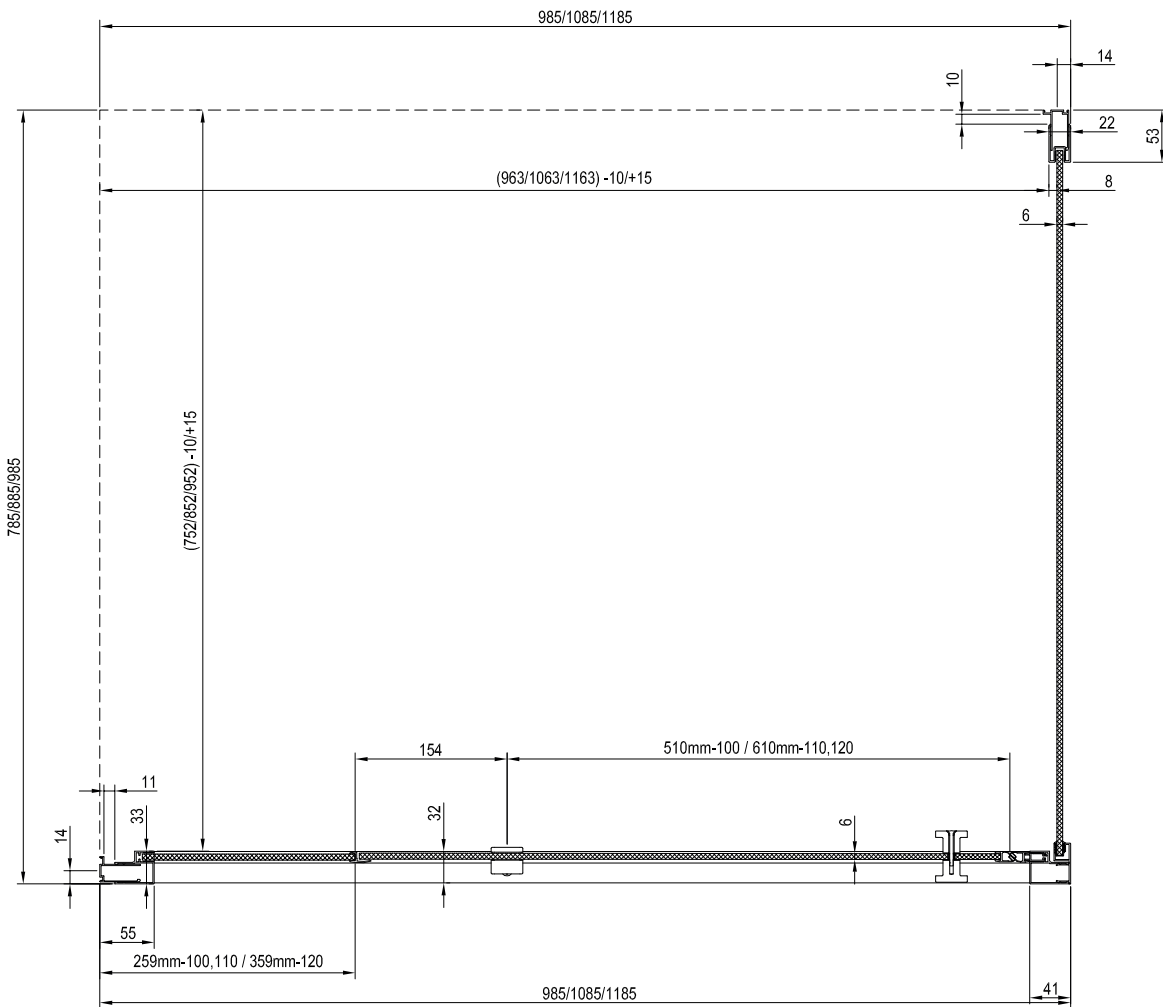

NDOP2 + NPSS Structural preparation

Type	Mounting onto a tray * Recommended shower tray size (mm)	Floor mounting ** Recommended size of inclined area (mm)
NDOP2 - 100 + NPSS - 80	1000 x 800	961 x 744
NDOP2 - 100 + NPSS - 100	1000 x 1000	961 x 944
NDOP2 - 110 + NPSS - 80	1100 x 800	1061 x 744
NDOP2 - 120 + NPSS - 80	1200 x 800	1161 x 744
NDOP2 - 120 + NPSS - 90	1200 x 900	1161 x 844

* The values listed in the table assume the tray is mounted in accordance with the RAVAK assembly manual

** The values in the table apply to the inside edge of the glass.