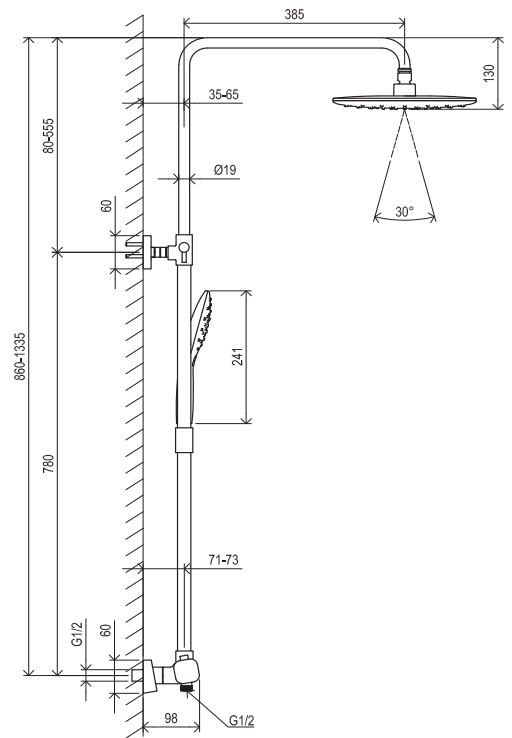

Order No.	Type	Design	Flow rate	Size of packaging (cm)	Gross weight (kg)
X070141	TD F 091.00CR Shower column thermo, adjustable, with set	chrome	14/11	104x45x10	7.45
X070160	TD F 091.20BL Shower column thermo, adjustable, with set	black	14/11	104x45x9,5	7.45