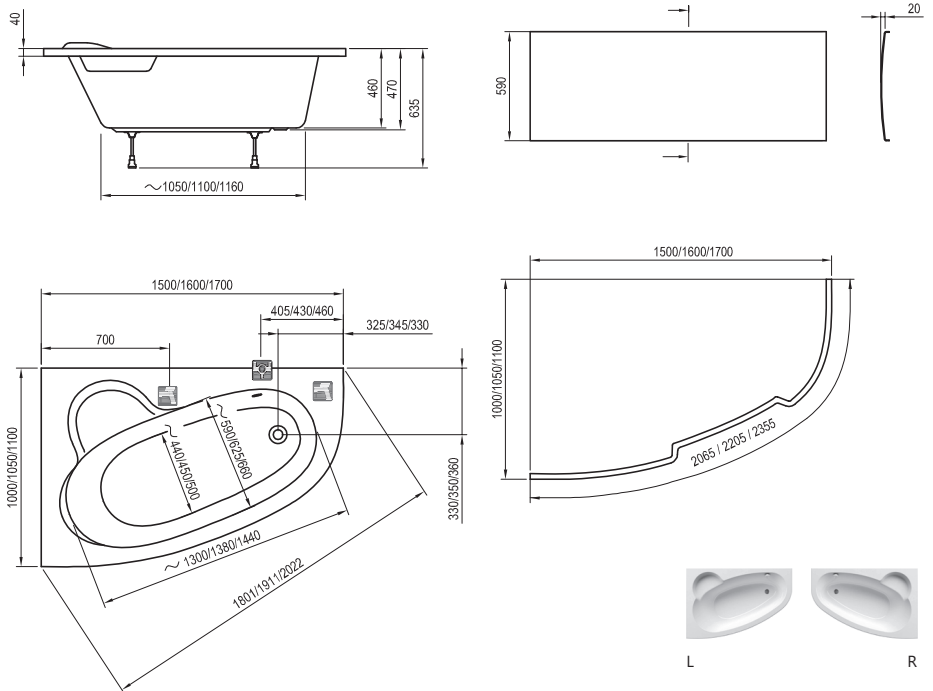

Asymmetric

Bathtub colour

WHITE

Panel colour

WHITE

Order No.	BATHTUB	Dimensions (mm)	Size of packaging (cm)	Gross weight (kg)
C441000000	Bathtub ASYMMETRIC 150x100 L	1500x1000x470	151x103x50	25
C451000000	Bathtub ASYMMETRIC 150x100 R	1500x1000x470	151x103x50	25
C461000000	Bathtub ASYMMETRIC 160x105 L	1600x1050x470	161x107x50	27
C471000000	Bathtub ASYMMETRIC 160x105 R	1600x1050x470	161x107x50	27
C481000000	Bathtub ASYMMETRIC 170x110 L	1700x1100x470	171x112x50	29.1
C491000000	Bathtub ASYMMETRIC 170x110 R	1700x1100x470	171x112x50	29.1

Order No.	PANELS AND SUPPORTS	Dimensions (mm)	Size of packaging (cm)	Gross weight (kg)
CY44000000	Support for bathtub ASYMMETRIC	---	86x11x5	4.12
CZ44100000	Panel ASYMMETRIC 150 L	1500x1000x590	3x37x62	5.5
CZ45100000	Panel ASYMMETRIC 150 R	1500x1000x590	3x37x62	5.5
CZ46100000	Panel ASYMMETRIC 160 L	1600x1050x590	3x41x62	5.7
CZ47100000	Panel ASYMMETRIC 160 R	1600x1050x590	3x41x62	5.7
CZ48100000	Panel ASYMMETRIC 170 L	1700x1100x590	3x45x62	5.9
CZ49100000	Panel ASYMMETRIC 170 R	1700x1100x590	3x45x62	5.9

Order No.	RECOMMENDED PRODUCTS	Dimensions (mm)	Size of packaging (cm)	Gross weight (kg)
X01305	Bathtub waste set 570 B R/R, chrome	---	14x8x38	0.83
X01377	Bathtub waste set 570 C-C R/R, chrome	---	14x8x38	0.72
X01438	Bathtub overflow filler 570 B S/R, chrome	---	15x11x39	0.93
X01440	Bathtub overflow filler 570 C-C S/R, chrome	---	15x11x39	0.83

Warranty: 10 years – The warranty is contingent on the buyer using original RAVAK supports (legs) intended for the given type of bathtub in accordance with the assembly manual! Products are delivered within 14 days as standard.