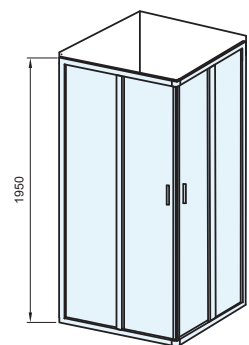

5-YEAR WARRANTY

GLASS THICKNESS

TILTING GLASS

GLASS PROTECTION ANTICALC

Blix Slim BLSRV2K + BLSRV2K

Design

Standard panelling

Height
1950 mm

BRIGHT ALU

BLACK

TRANSPARENT

Order No.	Type	Frame	Panelling	Product dimensions (mm)	„V“ entrance (mm)	Size of packaging (cm)	Gross weight (kg)
X1XM40300Z1	BLSRV2K - 80	black	transparent	786-800	410	51x9x197	29
X1XM40C00Z1	BLSRV2K - 80	bright alu	transparent	786-800	410	51x9x197	29
X1XM70300Z1	BLSRV2K - 90	black	transparent	886-900	480	51x9x197	32
X1XM70C00Z1	BLSRV2K - 90	bright alu	transparent	886-900	480	51x9x197	32
X1XMA0300Z1	BLSRV2K - 100	black	transparent	986-1000	550	55x9x197	35
X1XMA0C00Z1	BLSRV2K - 100	bright alu	transparent	986-1000	550	55x9x197	35
X1XMG0300Z1	BLSRV2K - 120	black	transparent	1186-1200	550	55x9x197	41
X1XMG0C00Z1	BLSRV2K - 120	bright alu	transparent	1186-1200	550	55x9x197	41

Products are delivered within 14 days as standard.