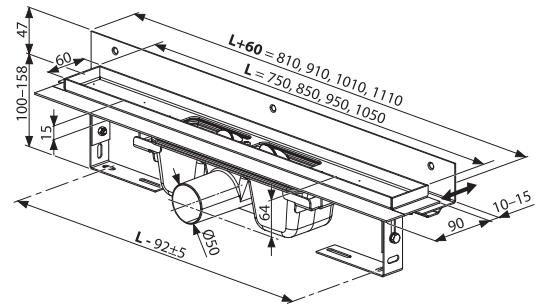

25/3

WARRANTY
ON STAINLESS
STEEL SHOWER
CHANNELS

↑
100mm

ASSEMBLY
HEIGHT

CONCEPTS

Chrome

Order No.	Type	Size of packaging (cm)	Gross weight (kg)
X01624	OZW RAVAK Chrome 750, stainless	82x16x20,5	4.88
X01627	OZW RAVAK Chrome 850, stainless	92x16x20,5	4.55