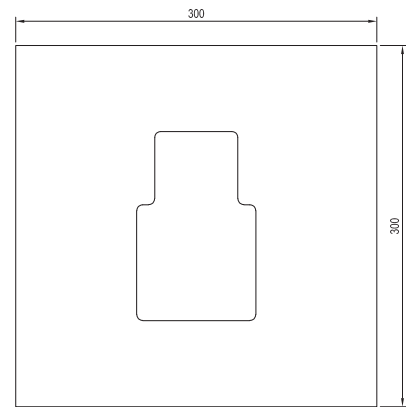

Order No.	Type	Design	Flow rate	Size of packaging (cm)	Gross weight (kg)
X070235	RB 07F.50 Basic body for concealed faucets, R-box Vertical O2/O3	-		15,7x17x15,7	2.77
X070203	ES 068.00CR.O3.RB07F Concealed faucet, 3-way w/o body	Chrome	22/22/22	26x15x7,5	1
X070246	ES 068.10WV.O3.RB07F Concealed faucet, 3-way w/o body	White Velvet	22/22/22	26x15x7,5	1
X070283	ES 068.20BLM.O3.RB07F Concealed faucet, 3-way w/o body	Black Matt	22/22/22	26x15x7,5	1
X070320	ES 068.20GB.O3.RB07F Concealed faucet, 3-way w/o body	Graphite Brushed	22/22/22	26x15x7,5	1
X070357	ES 068.60RGB.O3.RB07F Concealed faucet, 3-way w/o body	Rose Gold Brushed	22/22/22	26x15x7,5	1
X070217	EL 068.00CR.O3.RB07F Concealed faucet, 3-way w/o body	Chrome	22/22/22	26x15x7,5	1.05
X070260	EL 068.10WV.O3.RB07F Concealed faucet, 3-way w/o body	White Velvet	22/22/22	26x15x7,5	1.05
X070297	EL 068.20BLM.O3.RB07F Concealed faucet, 3-way w/o body	Black Matt	22/22/22	26x15x7,5	1.05
X070334	EL 068.20GB.O3.RB07F Concealed faucet, 3-way w/o body	Graphite Brushed	22/22/22	26x15x7,5	1.05
X070371	EL 068.60RGB.O3.RB07F Concealed faucet, 3-way w/o body	Rose Gold Brushed	22/22/22	26x15x7,5	1.05