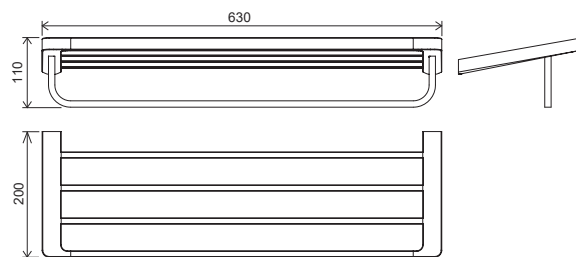

Order No.	Type	Design	Size of packaging (cm)	Gross weight (kg)
X07P328	TD 340.00CR Swivel towel holder	chrome	8,5x4,5x46	0.68
X07P564	TD 340.20BL Swivel towel holder	black	8,5x4,5x46	0.68

Order No.	Type	Design	Size of packaging (cm)	Gross weight (kg)
X07P327	TD 330.00CR Towel rack with holder	chrome	21x11x64	2.35
X07P563	TD 330.20BL Towel rack with holder	black	21x11x64	2.35