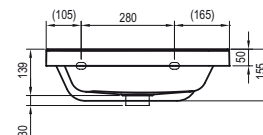

→ 601

5

5-YEAR
WARRANTY

CONCEPTS

10°

Order No.	Type	Dimensions (mm)	Size of packaging (cm)	Gross weight (kg)
XJI01155000	Washbasin 10° 550 with holes	550x450x169	57x19x47	15.7
XJI01165000	Washbasin 10° 650 with holes	650x450x169	67x19x50	20
X01437	Washbasin waste plug Click-Clack low, chrome	Ø 62x77-92	7x7x11	0.27
X01373	Washbasin waste plug Click-Clack, chrome	Ø 62x104-119	7,5x7,5x14,5	0.35
X01748	Washbasin waste plug Click-Clack, black	Ø 62x104-119	7,5x7,5x14,5	0.35
X01612	Washbasin waste trap furniture	Ø 70x170-240x210-510	20x9x40	0.29
X01371	Washbasin waste trap, chrome	Ø 50x140-240x360	15x7x36	0.77
X01747	Washbasin waste trap, black	Ø 50x140-240x360	15x7x36	0.88