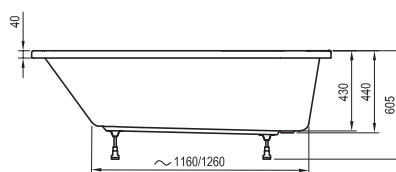

1951
2251

VOLUME

25 kg
27 kg

WEIGHT

CONCEPTS

L/R

L/R OPTION

10

10-YEAR
WARRANTY

Chrome

Bathtub colour

WHITE

Panel colour

WHITE

Order No.	BATHTUB	Dimensions (mm)	Size of packaging (cm)	Gross weight (kg)
CA5100000	Bathtub CHROME 160x105 L	1600x1050x440	165x107x48	22.6
CA6100000	Bathtub CHROME 160x105 R	1600x1050x440	165x107x48	22.6
CA3100000	Bathtub CHROME 170x105 L	1700x1050x440	175x107x48	27
CA4100000	Bathtub CHROME 170x105 R	1700x1050x440	175x107x48	27

Order No.	PANELS AND SUPPORTS	Dimensions (mm)	Size of packaging (cm)	Gross weight (kg)
CY8100000	Support for bathtub 10°, Chrome 160/170x105	---	88x11x5	4.22
CZA5100A00	Panel CHROME 160x105 L	162x107x55	162x107x55	6.16
CZA6100A00	Panel CHROME 160x105 R	162x107x55	162x107x55	6.16
CZA3100A00	Panel CHROME 170x105 L	172x107x55	172x107x55	6.53
CZA4100A00	Panel CHROME 170x105 R	172x107x55	172x107x55	6.38
B28100000N	Panelkit 10°, BeHappy II, Chrome 160/170x105	---	72x11x5	1.45

Order No.	RECOMMENDED PRODUCTS	Dimensions (mm)	Size of packaging (cm)	Gross weight (kg)
X01377	Bathtub waste set 570 C-C R/R, chrome	---	14x8x38	0.72
X01305	Bathtub waste set 570 B R/R, chrome	---	14x8x38	0.83
7QLA0C03Z1	10CVS2 - 100 L	1000	98x6x153	26.9
7QRA0C03Z1	10CVS2 - 100 R	1000	98x6x153	26.9

160 / 170 cm
105 cm

Warranty: 10 years – The warranty is contingent on the buyer using original RAVAK supports (legs) intended for the given type of bathtub in accordance with the assembly manual! Products are delivered within 14 days as standard.