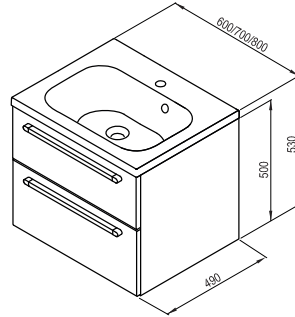

5

5-YEAR WARRANTY

ANTI-MOISTURE FINISH

CONCEPTS

Body design

White gloss

Door design

White gloss

Chrome

Order No.	Type	Dimensions (mm)	Size of packaging (cm)	Gross weight (kg)
X00000918	SD Chrome II 600, white/white	600x490x500	64x53x54	23
X00000920	SD Chrome II 700, white/white	700x490x500	74x53x54	25.5
X00000922	SD Chrome II 800, white/white	800x490x500	84x53x54	27.5