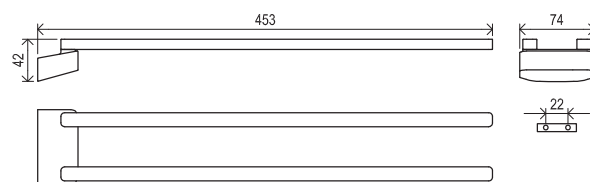

Order No.	Type	Design	Size of packaging (cm)	Gross weight (kg)
X07P328	TD 340.00CR Swivel towel holder	chrome	8,5x4,5x46	0.68
X07P564	TD 340.20BL Swivel towel holder	black	8,5x4,5x46	0.68

Order No.	Type	Design	Size of packaging (cm)	Gross weight (kg)
X07P327	TD 330.00CR Towel rack with holder	chrome	21x11x64	2.35
X07P563	TD 330.20BL Towel rack with holder	black	21x11x64	2.35

Order No.	Type	Design	Size of packaging (cm)	Gross weight (kg)
X07P332	TD 500.00CR Glass shelf	chrome	14x9,5x64	1.95
X07P567	TD 500.20BL Glass shelf	black	14x9,5x64	1.95

Products are delivered within 14 days as standard.