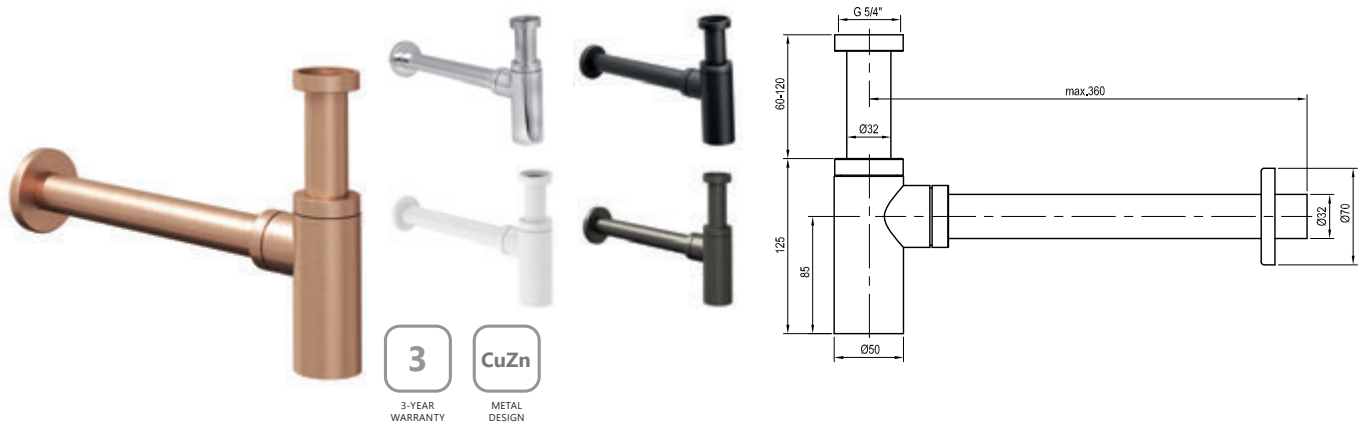

RAVAK Washbasin accessories

Order No.	Type	Size of packaging (cm)	Gross weight (kg)
X01371	Washbasin waste trap, chrome	15x7x36	0.77
X01800	Washbasin waste trap, white matt	15x7x36	0.77
X01747	Washbasin waste trap, black	15x7x36	0.88
X01834	Washbasin waste trap, Graphite Brushed	15x7x36	0.88
X01835	Washbasin waste trap, Rose Gold Brushed	15x7x36	0.88