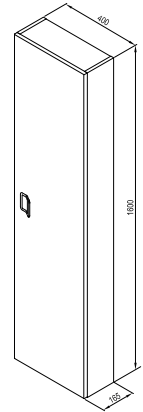

5

5-YEAR
WARRANTY

ANTI-
MOISTURE
FINISH

Design

White gloss

Comfort

Order No.	Type	Dimensions (mm)	Size of packaging (cm)	Gross weight (kg)
X000001382	SB Comfort 400, white/white	400x165x1600	164,5x21,5x44,5	25
X000001385	Handle Comfort, chrome	82x30x69	10x2,5x9	0,19