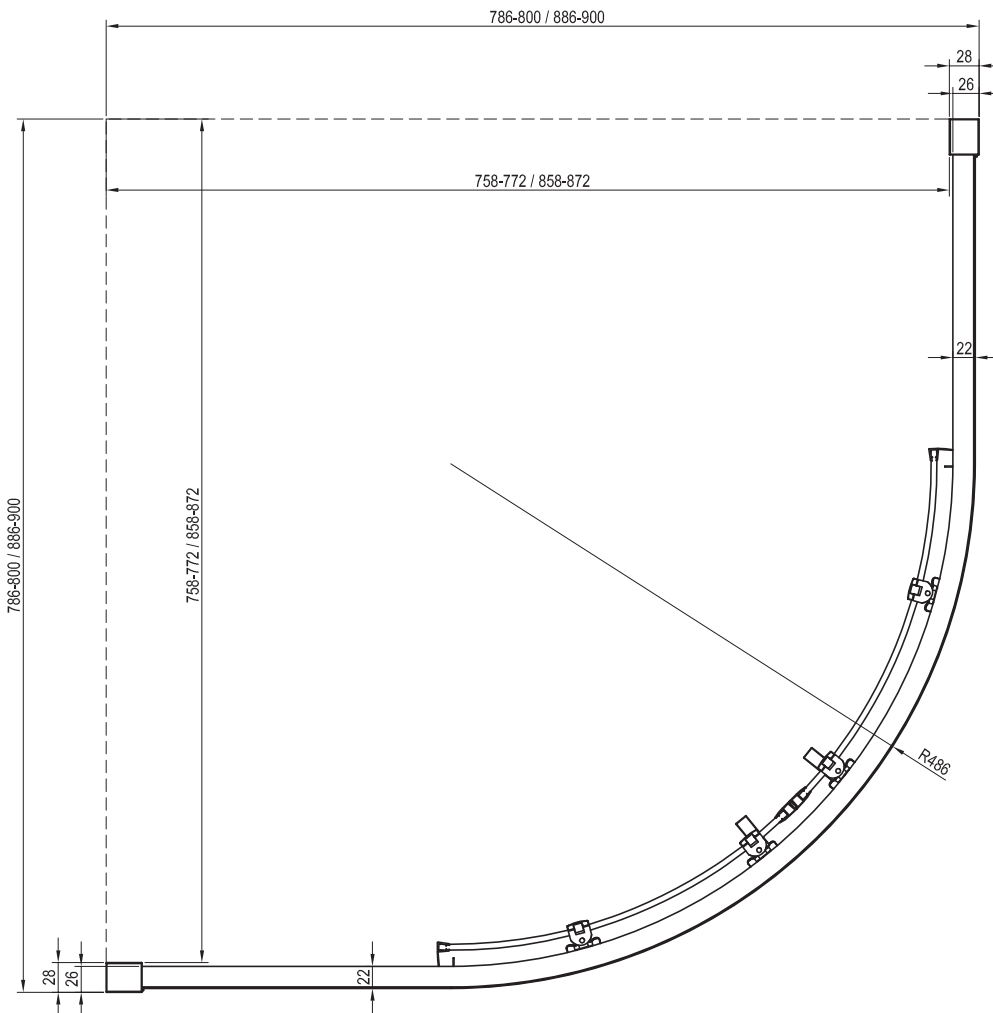

BLSCP4 Structural preparation

Type	Mounting onto a tray * Recommended shower tray size (mm)	Floor mounting ** Recommended size of inclined area (mm)
BLSCP4 - 80	800 x 800, R 500	In accordance with technical drawings
BLSCP4 - 90	900 x 900, R 500	In accordance with technical drawings

* The values listed in the table assume the tray is mounted in accordance with the RAVAK assembly manual

** The values in the table apply to the inside edge of the glass.