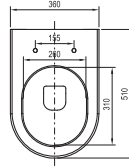

Bidet → 470

Faucets → 518

Hand basin → 379

Extras → 590

Detergents → 601

Uni Chrome toilet

Order No.	Type	Dimensions (mm)	Size of packaging (cm)	Gross weight (kg)
X01535	WC Uni Chrome RimOff, white	360x510x350	40x40x53	26
X01794	WC Uni Chrome RimOff, black	360x510x350	40x40x53	26