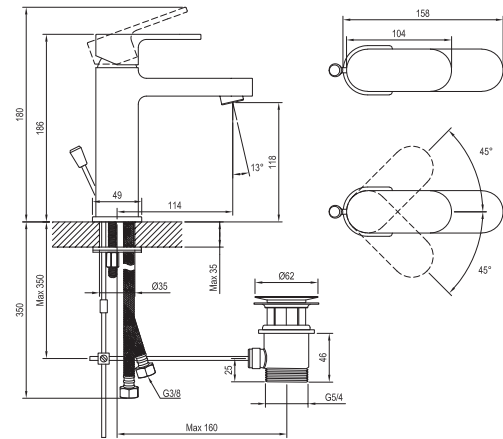

5-YEAR WARRANTY ON FAUCETS

SOFT MOVE

RAVAK CLEANER CHROME

CONCEPTS

Chrome

Order No.	Type	Design	Flow rate	Size of packaging (cm)	Gross weight (kg)
X070190	CR 013.00CR Washbasin faucet 180 mm, with pop-up waste	chrome	8	32x21x7,5	2.11