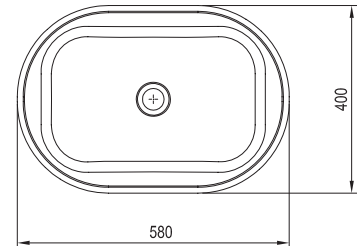

5

5-YEAR
WARRANTY

Solo

Order No.	Type	Dimensions (mm)	Size of packaging (cm)	Gross weight (kg)
XJX01358000	Washbasin SOLO 580 without overflow	580x400x140	60x15x42	13.8
X01439	Washbasin waste plug fixed, chrome	Ø 68x104-119	7,5x7,5x14,5	0.31
X01695	Washbasin waste plug fixed ceramic, white	Ø 67x99	7,5x7,5x14,5	0.27
X01762	Washbasin waste plug fixed, black	Ø 68x104-119	7,5x7,5x14,5	0.36
X01371	Washbasin waste trap, chrome	Ø 50x140-240x360	15x7x36	0.77
X01747	Washbasin waste trap, black	Ø 50x140-240x360	15x7x36	0.88
X01612	Washbasin waste trap furniture	Ø 70x170-240x210-510	20x9x40	0.29