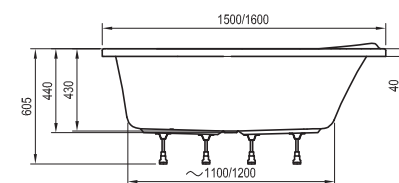

175 l
200 l

VOLUME

24 kg
26 kg

WEIGHT

CONCEPTS

L/R

L/R OPTION

10

10-YEAR
WARRANTY

Rosa 95

Bathtub colour

WHITE

Panel colour

WHITE

Order No.	BATHTUB	Dimensions (mm)	Size of packaging (cm)	Gross weight (kg)
C55100000	Bathtub ROSA 95 150x95 L	1500x950x440	151x95x50	24
C56100000	Bathtub ROSA 95 150x95 R	1500x950x440	153x95x50	24
C57100000	Bathtub ROSA 95 160x95 L	1600x950x440	163x95x50	26
C58100000	Bathtub ROSA 95 160x95 R	1600x950x440	163x95x50	26

Order No.	PANELS AND SUPPORTS	Dimensions (mm)	Size of packaging (cm)	Gross weight (kg)
CY5500000	Support for bathtub ROSA universal	---	88x11x5	4.42
CZ55100A00	Panel ROSA 95 150 L	1500x950x560	3x48x59	5.96
CZ56100A00	Panel ROSA 95 150 R	1500x950x560	3x48x59	5.96
CZ57100A00	Panel ROSA 95 160 L	1600x950x560	3x51x59	6.14
CZ58100A00	Panel ROSA 95 160 R	1600x950x560	3x51x59	6.14
B23000100N	Panelkit ROSA universal	---	72x11x5	3.25

Order No.	RECOMMENDED PRODUCTS	Dimensions (mm)	Size of packaging (cm)	Gross weight (kg)
X01305	Bathtub waste set 570 B R/R, chrome	---	14x8x38	0.83
X01438	Bathtub overflow filler 570 B S/R, chrome	---	15x11x39	0.93
7QLM0C00Y1	CVSK1 ROSA 140/150 L	---	84x5x156	25.68
76L8010041	VSK2 ROSA 150 L	---	48x8x153	6.73

150 / 160 cm
95 cm

L

R

Warranty: 10 years – The warranty is contingent on the buyer using original RAVAK supports (legs) intended for the given type of bathtub in accordance with the assembly manual! Products are delivered within 14 days as standard.