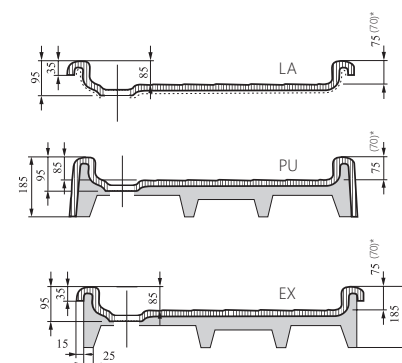

Products are delivered within 14 days as standard.