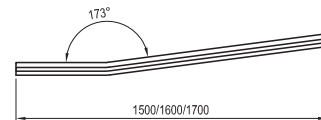

BeHappy II

Bathtub colour

WHITE

Panel colour

WHITE

Order No.	BATHTUB	Dimensions (mm)	Size of packaging (cm)	Gross weight (kg)
C981000000	Bathtub BE HAPPY II 150x75 L	1500x750x435	155x77x48	20.8
C991000000	Bathtub BE HAPPY II 150x75 R	1500x750x435	155x77x48	20.8
C961000000	Bathtub BE HAPPY II 160x75 L	1600x750x435	165x77x48	21.35
C971000000	Bathtub BE HAPPY II 160x75 R	1600x750x435	165x77x48	21.35
C941000000	Bathtub BE HAPPY II 170x75 L	1700x750x435	175x77x48	21.4
C951000000	Bathtub BE HAPPY II 170x75 R	1700x750x435	175x77x48	21.4

Order No.	PANELS AND SUPPORTS	Dimensions (mm)	Size of packaging (cm)	Gross weight (kg)
CY94000000	Support for bathtub BE HAPPY II	---	66x11x5	3.6
CZ98100A00	Panel BE HAPPY II 150 L	1500x750x535	152x77x56	4.43
CZ99100A00	Panel BE HAPPY II 150 R	1500x750x535	152x77x56	4.22
CZ96100A00	Panel BE HAPPY II 160 L	1600x750x535	162x77x56	4.73
CZ97100A00	Panel BE HAPPY II 160 R	1600x750x535	162x77x56	4.73
CZ94100A00	Panel BE HAPPY II 170 L	1700x750x535	172x77x56	4.9
CZ95100A00	Panel BE HAPPY II 170 R	1700x750x535	172x77x56	4.9
B28100000N	Panelkit 10°, BeHappy II, Chrome 160/170x105	---	72x11x5	1.45

Order No.	RECOMMENDED PRODUCTS	Dimensions (mm)	Size of packaging (cm)	Gross weight (kg)
X01377	Bathtub waste set 570 C-C R/R, chrome	---	14x8x38	0.72
795P0100Z1	VS3 - 100	---	37x5x142	14.14
795P0U00Z1	VS3 - 100	---	37x5x142	14.14
795S0100Z1	VS3 - 115	---	42x5x142	15.95

150 / 160 / 170 cm
75 cm

Warranty: 10 years – The warranty is contingent on the buyer using original RAVAK supports (legs) intended for the given type of bathtub in accordance with the assembly manual! Products are delivered within 14 days as standard.