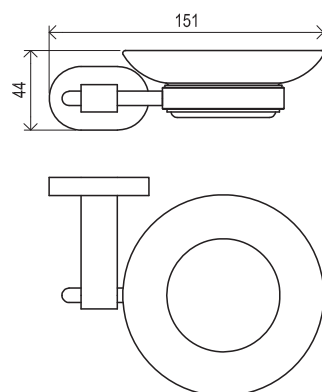

Order No.	Type	Design	Size of packaging (cm)	Gross weight (kg)
X07P187	CR 200.00CR Soap holder (glass)	chrome	15x13x9	0.58