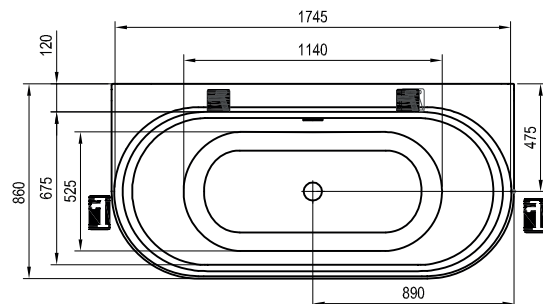

2451
VOLUME

52 kg
WEIGHT

10
10-YEAR WARRANTY

Ypsilon Wall

Bathtub colour

Order No.	BATHTUB	Dimensions (mm)	Size of packaging (cm)	Gross weight (kg)
XC00100028	Bathtub YPSILON Wall 178x86, freestanding, snowwhite	1780x860x600	178x82x61	52
XC00100035	Bathtub YPSILON Wall 178x86, freestanding, snowwhite, black overflow	1780x860x600	178x82x61	52

Order No.	RECOMMENDED PRODUCTS	Dimensions (mm)	Size of packaging (cm)	Gross weight (kg)
X070059	FM 080.00CR Floor-mounted bathtub faucet, with set	---	95,5x48,5x14	9,51
X070101	CR 080.00CR Floor-mounted bathtub faucet, with set	---	103x42x23	10

Warranty: 10 years – The warranty is contingent on the buyer using original RAVAK supports (legs) intended for the given type of bathtub in accordance with the assembly manual! Products are delivered within 14 days as standard.