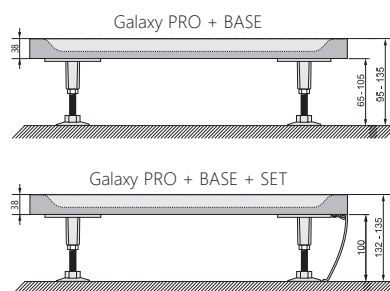

Galaxy Pro Chrome

Gigant Pro Chrome

Order No.	Type	Size of packaging (cm)	Gross weight (kg)
XA04A401010	Shower tray GIGANT PRO CHROME 100x80	84x6x105	34.6
XA04A701010	Shower tray GIGANT PRO CHROME 100x90	94x6x105	39.7
XA04D401010	Shower tray GIGANT PRO CHROME 110x80	84x6x115	39.7
XA04G401010	Shower tray GIGANT PRO CHROME 120x80	84x6x125	43
XA04G701010	Shower tray GIGANT PRO CHROME 120x90	94x6x125	47.5
XA83AL01010	Panel GIGANT PRO 100x80 SET L	4x64x11	1.22
XA83AP01010	Panel GIGANT PRO 100x80 SET R	4x64x11	1.22
XA83DL01010	Panel GIGANT PRO 110x80 SET L	4x72x11	1.3
XA83DP01010	Panel GIGANT PRO 110x80 SET R	4x72x11	1.3
XA83GL01010	Panel GIGANT PRO 120x80 SET L	4x76x11	1.36
XA83GP01010	Panel GIGANT PRO 120x80 SET R	4x76x11	1.36
XA83GL71010	Panel GIGANT PRO 120x90 SET L	4x75x11	1.43
XA83GP71010	Panel GIGANT PRO 120x90 SET R	4x75x11	1.43
XB2J000000N	Base GALAXY PRO	15x8x8	0.64
A000000004	Universal mounting kit for shower trays	8x5x125	0.66

Material: cast mixture of dolomite and resin
Production process: casting