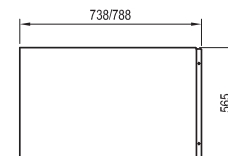

Campanula II

Bathtub colour

WHITE

Panel colour

WHITE

Order No.	BATHTUB	Dimensions (mm)	Size of packaging (cm)	Gross weight (kg)
CA21000000	Bathtub CAMPANULA II 170x75	1700x750x440	171x76x50	22.6
CB21000000	Bathtub CAMPANULA II 180x80	1800x800x440	181x76x50	24.5

Order No.	PANELS AND SUPPORTS	Dimensions (mm)	Size of packaging (cm)	Gross weight (kg)
CY00030000	Support for bathtub 75 U	66x11x5	66x11x5	3.28
CY00040000	Support for bathtub 80 U	71x11x5	71x11x5	3.37
CZ001V0A00	Frontal panel U 170	171x3x59	171x3x59	4.73
CZ001Y0A00	Frontal panel U 180	180x3x59	180x3x59	5.16
CZ00130A00	Side panel U 75	75x3x59	75x3x59	2
CZ00140A00	Side panel U 80	80x3x59	80x3x59	2.1
B23600000N	Frontal panelkit U	51x11x5	51x11x5	1.24

Order No.	RECOMMENDED PRODUCTS	Dimensions (mm)	Size of packaging (cm)	Gross weight (kg)
X01377	Bathtub waste set 570 C-C R/R, chrome	---	14x8x38	0.72
X01305	Bathtub waste set 570 B R/R, chrome	---	14x8x38	0.83
79840C00Z1	PVS1 - 80	800	77x4x152	19.42
7U840A00Z1	BVS1	800	69x4x152	26.09
D01000A070	B SET	---	9x12x28	1.55

170 / 180cm
75 / 80cm