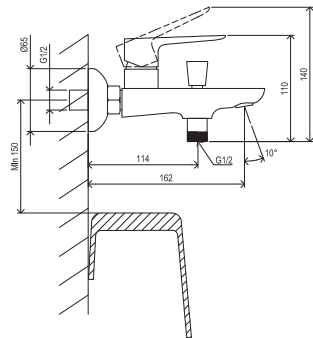

Order No.	Type	Design	Flow rate	Size of packaging (cm)	Gross weight (kg)
X070083	CL 022.00CR Wall-mounted bathtub faucet, w/o set	chrome	15/16	22,5x16,5x18,5	1.77