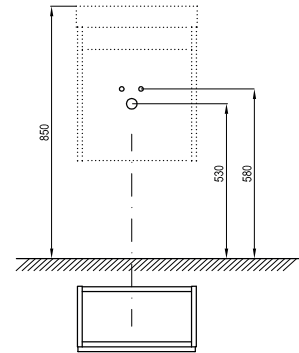

5

5-YEAR
WARRANTY

ANTI-
MOISTURE
FINISH

Design

White gloss

Veda

Order No.	Type	Dimensions (mm)	Size of packaging (cm)	Gross weight (kg)
X000001386	SD Veda 400, white	400x220x450	43x24x53	11.7
XJX01240000	Small washbasin VEDA Slim 400 ceramic, white	400x220x95	42x24x11	4.6