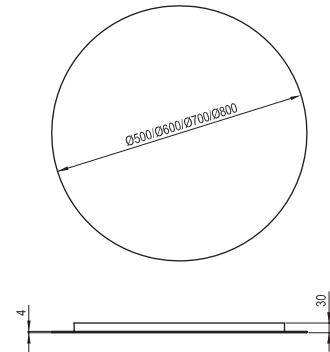

5

5-YEAR
WARRANTY

Mirrors

Order No.	Type	Dimensions (mm)	Size of packaging (cm)	Gross weight (kg)
X000001577	Mirror LUNA I 500 with lighting	Ø 500x30	56x6x56	5.5
X000001578	Mirror LUNA I 600 with lighting	Ø 600x30	66x6x66	7.4
X000001579	Mirror LUNA I 700 with lighting	Ø 700x30	76x6x76	9.6
X000001580	Mirror LUNA I 800 with lighting	Ø 800x30	86x6x86	12.4