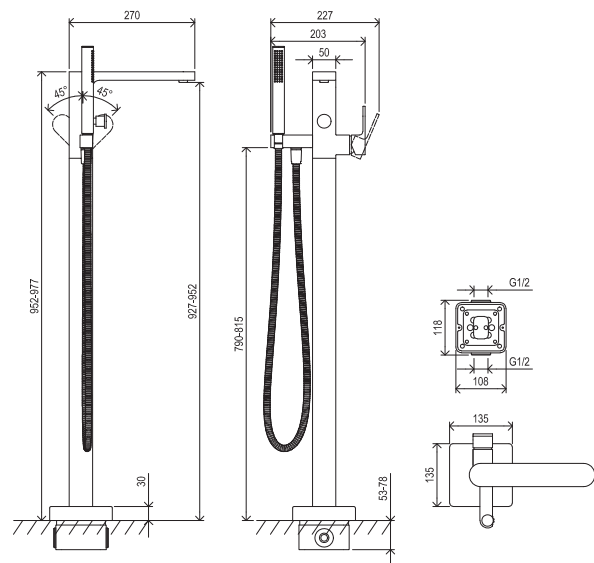

Order No.	Type	Design	Flow rate	Size of packaging (cm)	Gross weight (kg)
X070101	CR 080.00CR Floor-mounted bathtub faucet, with set	chrome	19/14	103x42x23	10

Flow rate values: CR 025 bathtub/hand shower Flow rate values: CR 080 bathtub/hand shower
Flow rate is given in l/min at a pressure of 0.3 MPa. Products are delivered within 14 days as standard.