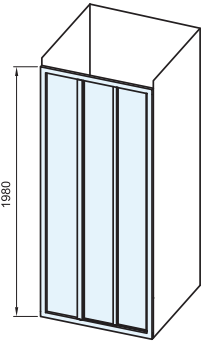

Extension and connecting profiles

Order No.	Type	Frame	Product dimensions (mm)	Size of packaging (cm)	Gross weight (kg)
E778801119802	ANPS 198	white	23x26x1980	2x3x198	0.43
E778801319802	ANPS 198	black	23x26x1980	2x3x198	0.43
E778801U19802	ANPS 198	satın	23x26x1980	2x3x198	0.41
E119800021	AT connection 198	white	68x60x1980	7x7x199	1.9
E119800023	AT connection 198	black	68x60x1980	7x7x199	1.9
E11980002U	AT connection 198	satın	68x60x1980	7x7x199	1.9

Delivery time for designs in black is 5 weeks. Other products have a delivery time of 14 days.