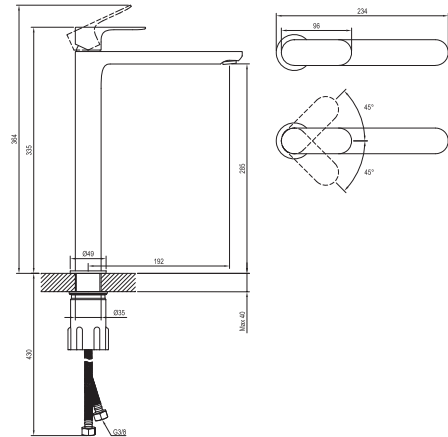

5

5-YEAR WARRANTY ON FAUCETS

SOFT MOVE

Eleganta

Order No.	Type	Design	Flow rate	Size of packaging (cm)	Gross weight (kg)
X070211	EL 015.00CR Washbasin faucet 335 mm, w/o pop-up waste	Chrome	5	41,3x23x7,4	2.17
X070254	EL 015.10WV Washbasin faucet 335 mm, w/o pop-up waste	White Velvet	5	41,3x23x7,4	2.17
X070291	EL 015.20BLM Washbasin faucet 335 mm, w/o pop-up waste	Black Matt	5	41,3x23x7,4	2.17
X070328	EL 015.20GB Washbasin faucet 335 mm, w/o pop-up waste	Graphite Brushed	5	41,3x23x7,4	2.17
X070365	EL 015.60RGB Washbasin faucet 335 mm, w/o pop-up waste	Rose Gold Brushed	5	41,3x23x7,4	2.17