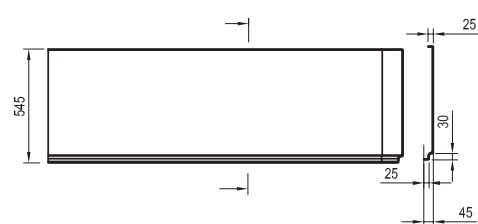

1801
2051

VOLUME

25 kg
28 kg

WEIGHT

CONCEPTS

L/R

L/R OPTION

10

10-YEAR
WARRANTY

10°

Bathtub colour

WHITE

Panel colour

WHITE

Order No.	BATHTUB	Dimensions (mm)	Size of packaging (cm)	Gross weight (kg)
C831000000	Bathtub 10° 160x95 L	1600x950x440	165x97x50	24.85
C841000000	Bathtub 10° 160x95 R	1600x950x440	165x97x50	24.85
C811000000	Bathtub 10° 170x100 L	1700x1000x440	175x97x50	27.54
C821000000	Bathtub 10° 170x100 R	1700x1000x440	175x97x50	27.54

Order No.	PANELS AND SUPPORTS	Dimensions (mm)	Size of packaging (cm)	Gross weight (kg)
CY81000000	Support for bathtub 10°, Chrome 160/170x105	---	88x11x5	4.22
CZ83100A00	Panel 10° 160 L	162x97x56	162x97x56	6.28
CZ84100A00	Panel 10° 160 R	162x97x56	162x97x56	6.28
CZ81100A00	Panel 10° 170 L	172x107x56	172x107x56	6.47
CZ82100A00	Panel 10° 170 R	172x107x56	172x107x56	6.47
B28100000N	Panelkit 10°, BeHappy II, Chrome 160/170x105	---	72x11x5	1.45

Order No.	RECOMMENDED PRODUCTS	Dimensions (mm)	Size of packaging (cm)	Gross weight (kg)
X01377	Bathtub waste set 570 C-C R/R, chrome	---	14x8x38	0.72
X01305	Bathtub waste set 570 B R/R, chrome	---	14x8x38	0.83
7QLA0C03Z1	10CVS2 - 100 L	1000	98x6x153	26.9
7QRA0C03Z1	10CVS2 - 100 R	1000	98x6x153	26.9

95 / 100 cm
160 / 170 cm

L

R

Warranty: 10 years – The warranty is contingent on the buyer using original RAVAK supports (legs) intended for the given type of bathtub in accordance with the assembly manual! Products are delivered within 14 days as standard.