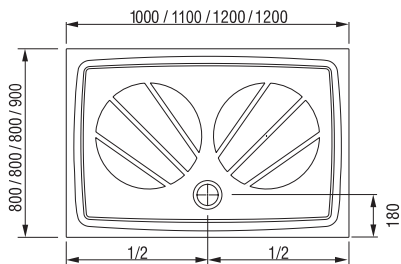

Gigant Pro

Order No.	Type	Size of packaging (cm)	Gross weight (kg)
XA03A401010	Shower tray GIGANT PRO 100x80	84x6x105	35.9
XA03A701010	Shower tray GIGANT PRO 100x90	94x6x105	38
XA03D401010	Shower tray GIGANT PRO 110x80	84x6x115	40.2
XA03G101010	Shower tray GIGANT PRO 120x70	74x6x125	39.6
XA03G401010	Shower tray GIGANT PRO 120x80	84x6x125	43.7
XA03G701010	Shower tray GIGANT PRO 120x90	94x6x125	46.3
XA83AL01010	Panel GIGANT PRO 100x80 SET L	4x64x11	1.22
XA83AP01010	Panel GIGANT PRO 100x80 SET R	4x64x11	1.22
XA83DL01010	Panel GIGANT PRO 110x80 SET L	4x72x11	1.3
XA83DP01010	Panel GIGANT PRO 110x80 SET R	4x72x11	1.3
XA83GL01010	Panel GIGANT PRO 120x80 SET L	4x76x11	1.36
XA83GP01010	Panel GIGANT PRO 120x80 SET R	4x76x11	1.36
XA83GL71010	Panel GIGANT PRO 120x90 SET L	4x75x11	1.43
XA83GP71010	Panel GIGANT PRO 120x90 SET R	4x75x11	1.43
XB2J000000N	Base GALAXY PRO	15x8x8	0.64
A000000004	Universal mounting kit for shower trays	8x5x125	0.66

Material: cast mixture of dolomite and resin
Production process: casting