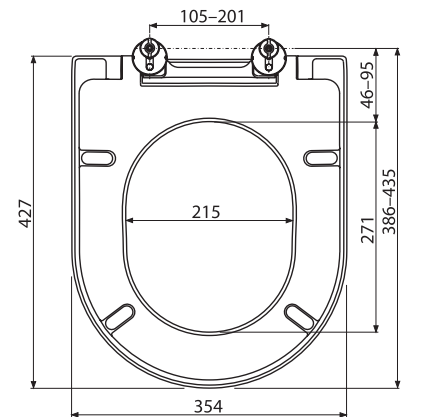

Order No.	Type	Dimensions (mm)	Size of packaging (cm)	Gross weight (kg)
X01550	Toilet seat Uni Chrome Slim, white	358x453x51	47,5x38x8,5	3.03

Order No.	Type	Dimensions (mm)	Size of packaging (cm)	Gross weight (kg)
X01549	Toilet seat Uni Chrome, white	354x427x50	43,5x35,5x5,3	2.38