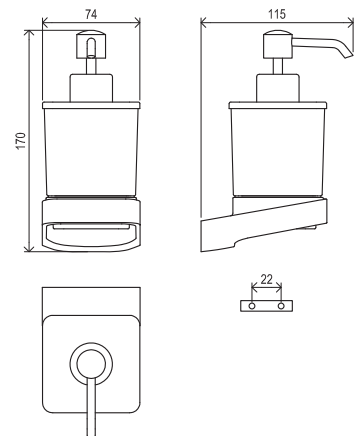

Order No.	Type	Design	Size of packaging (cm)	Gross weight (kg)
X07P323	TD 231.00CR Soap dispenser	chrome	19x15x8	1.01
X07P559	TD 231.20BL Soap dispenser	black	19x15x8	1.01