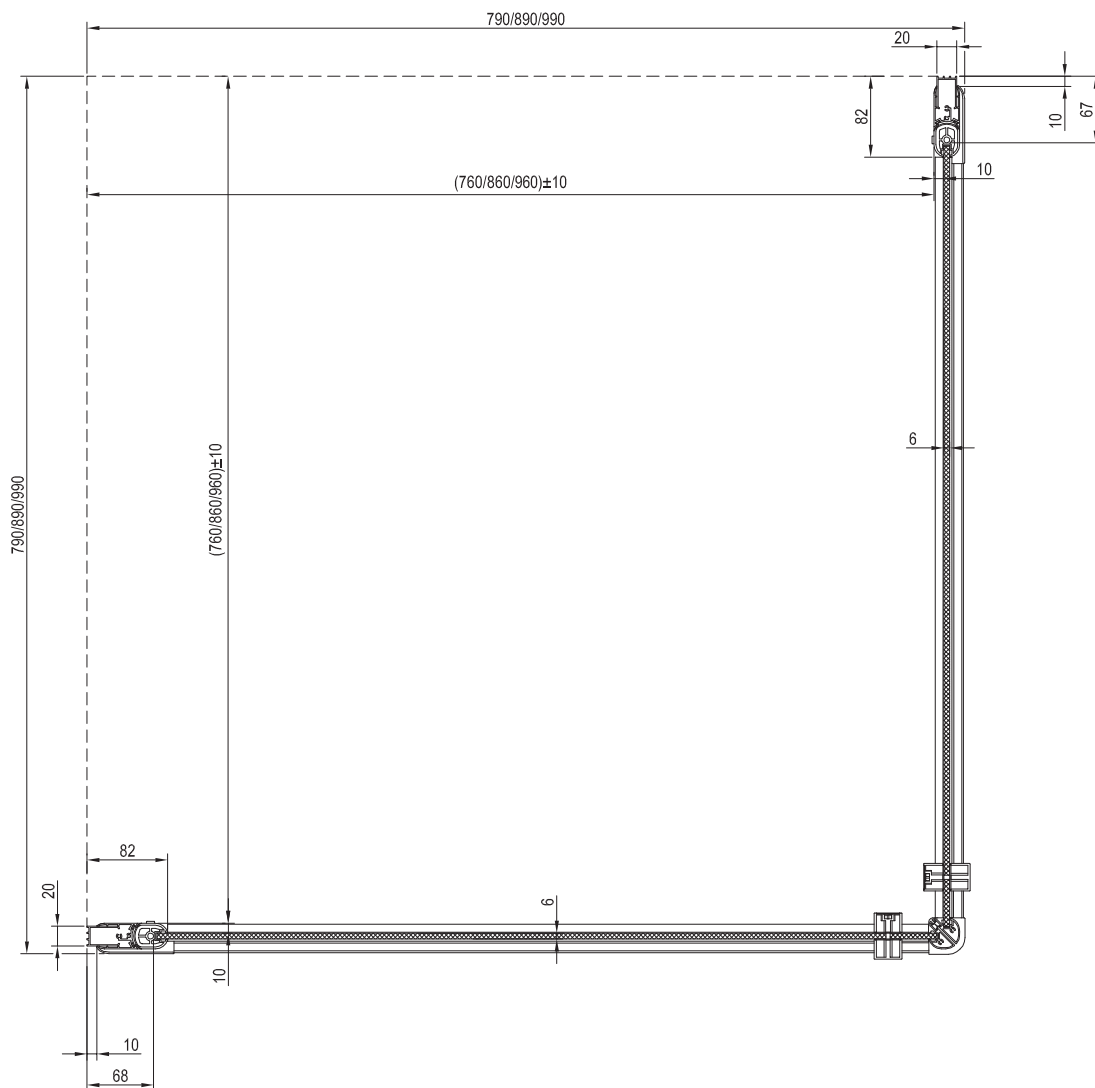

CRV1 + CRV1 Structural preparation

Type	Mounting onto a tray * Recommended shower tray size (mm)	Floor mounting ** Recommended size of inclined area (mm)
CRV1 - 80 + CRV1 80	800 x 800	760 x 760
CRV1 - 90 + CRV1 90	900 x 900	860 x 860
CRV1 - 100 + CRV1 100	1000 x 1000	960 x 960
CRV1 - 100 + CRV1 80	1000 x 800	960 x 760
CRV1 - 100 + CRV1 90	-	960 x 860

* The values listed in the table assume the tray is mounted in accordance with the RAVAK assembly manual

** The values in the table apply to the inside edge of the glass.