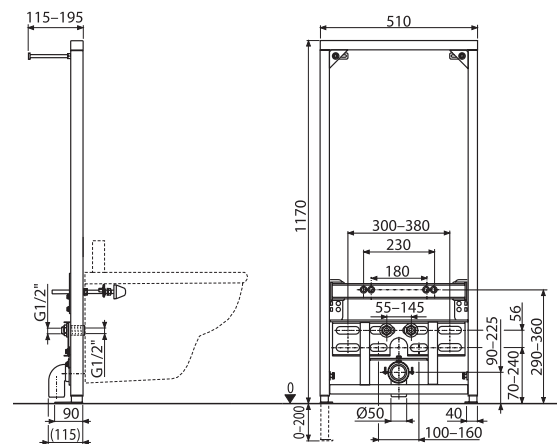

Order No.	Type	Dimensions (mm)	Size of packaging (cm)	Gross weight (kg)
X01560	Bidet siphon DN 40, white	50x88-168x297	22x17x8	0.22

Order No.	Type	Dimensions (mm)	Size of packaging (cm)	Gross weight (kg)
X01704	Bidet installation module II/1120	510x1170x115-195	52x9x119	12.26