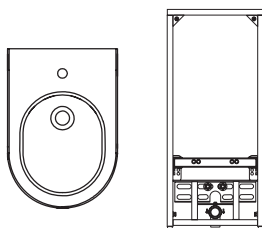

Uni Chrome bidet and accessories > 470