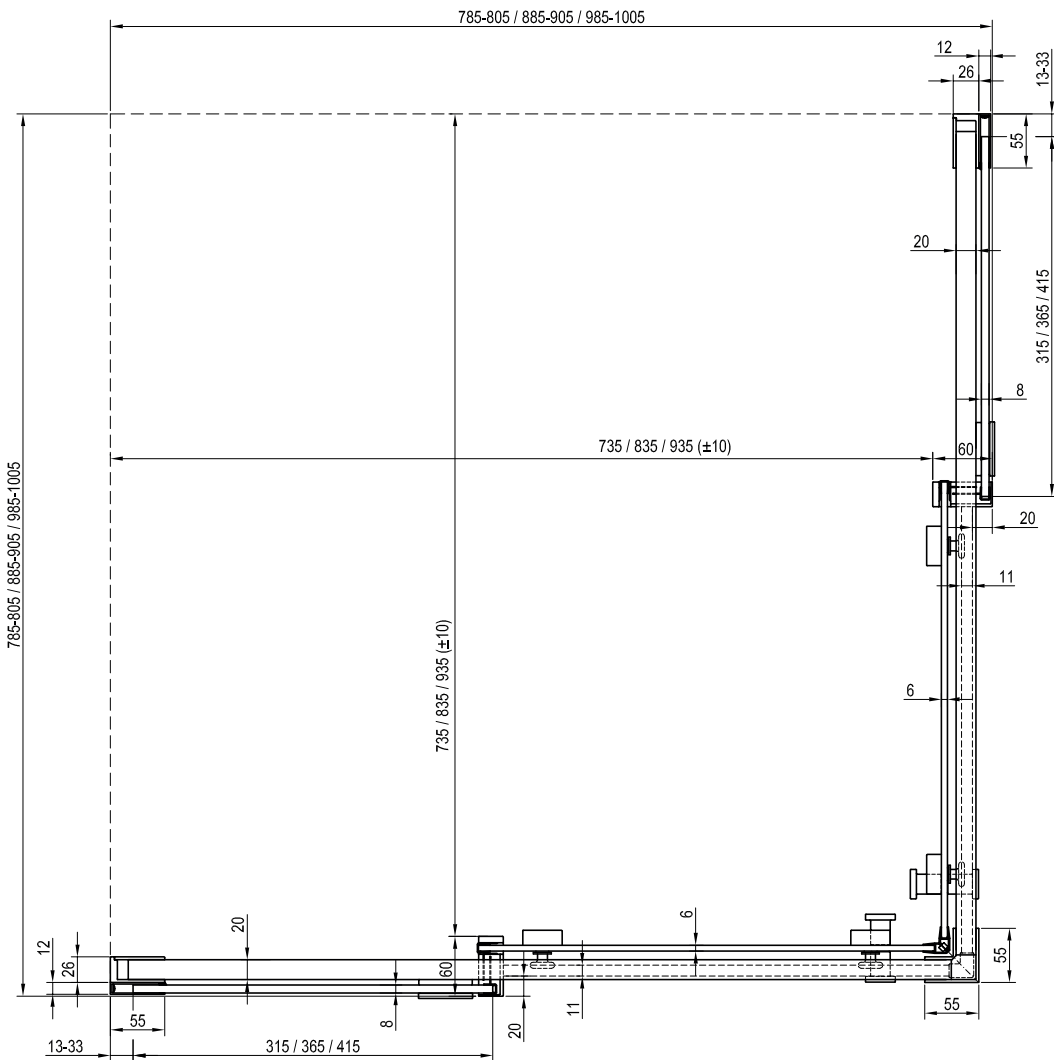

MSRV4 Structural preparation

Type	Mounting onto a tray * Recommended shower tray size (mm)	Floor mounting ** Recommended size of inclined area (mm)
MSRV4 - 80	800 x 800	735 x 735
MSRV4 - 90	900 x 900	835 x 835
MSRV4 - 100	1000 x 1000	935 x 935

* The values listed in the table assume the tray is mounted in accordance with the RAVAK assembly manual

** The values in the table apply to the inside edge of the glass.