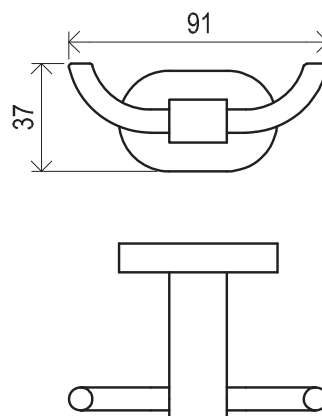

Order No.	Type	Design	Size of packaging (cm)	Gross weight (kg)
X07P186	CR 100.00CR Double hook	chrome	11x11x6	0.27

L/R OPTION