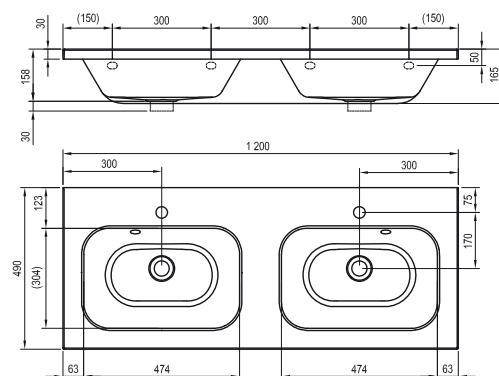

Order No.	Type	Dimensions (mm)	Size of packaging (cm)	Gross weight (kg)
XJG01120000	Double washbasin Chrome 1200 with holes	1200x490x188	124x19x54	34.7
X01437	Washbasin waste plug Click-Clack low, chrome	Ø 62x77-92	7x7x11	0.27
X01373	Washbasin waste plug Click-Clack, chrome	Ø 62x104-119	7,5x7,5x14,5	0.35
X01748	Washbasin waste plug Click-Clack, black	Ø 62x104-119	7,5x7,5x14,5	0.35
X01612	Washbasin waste trap furniture	Ø 70x170-240x210-510	20x9x40	0.29
X01371	Washbasin waste trap, chrome	Ø 50x140-240x360	15x7x36	0.77
X01747	Washbasin waste trap, black	Ø 50x140-240x360	15x7x36	0.88

Products are delivered within 14 days as standard.