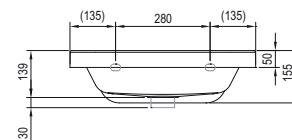

5

5-YEAR
WARRANTY

CONCEPTS

10°

Order No.	Type	Dimensions (mm)	Size of packaging (cm)	Gross weight (kg)
XJI01155000	Washbasin 10° 550 with holes	550x450x169	57x19x47	15.7
XJI01165000	Washbasin 10° 650 with holes	650x450x169	67x19x50	20
X01437	Washbasin waste plug Click-Clack low, chrome	Ø 62x77-92	7x7x11	0.27
X01373	Washbasin waste plug Click-Clack, chrome	Ø 62x104-119	7,5x7,5x14,5	0.35
X01748	Washbasin waste plug Click-Clack, black	Ø 62x104-119	7,5x7,5x14,5	0.35
X01612	Washbasin waste trap furniture	Ø 70x170-240x210-510	20x9x40	0.29
X01371	Washbasin waste trap, chrome	Ø 50x140-240x360	15x7x36	0.77
X01747	Washbasin waste trap, black	Ø 50x140-240x360	15x7x36	0.88