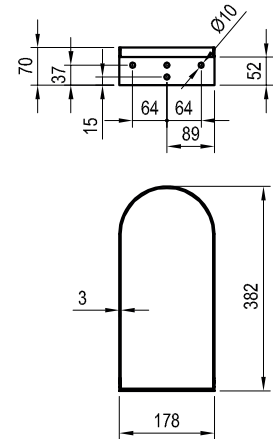

Order No.	Type	Dimensions (mm)	Size of packaging (cm)	Gross weight (kg)
X01786	Console Yard 400, stainless	178x382x70	20x40x9	1.9
X01776	Console Yard 400, white	178x382x70	20x40x9	1.9
X01781	Console Yard 400, black	178x382x70	20x40x9	1.9