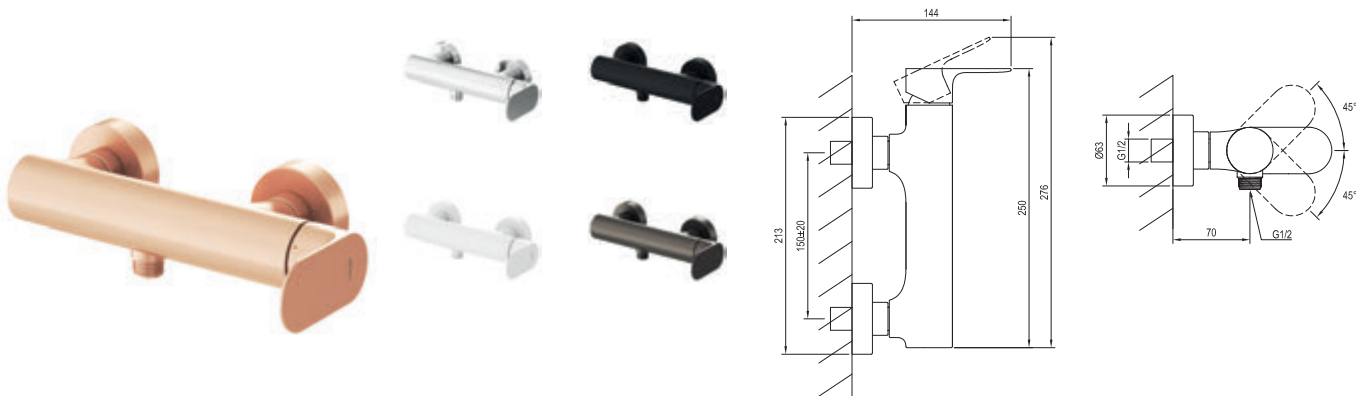

5

5-YEAR WARRANTY ON FAUCETS

SOFT MOVE

Eleganta

Order No.	Type	Design	Flow rate	Size of packaging (cm)	Gross weight (kg)
X070213	EL 022.00CR Wall-mounted bathtub faucet, w/o set	Chrome	13/22	27x24,4x7	2.6
X070256	EL 022.10WV Wall-mounted bathtub faucet, w/o set	White Velvet	13/22	27x24,4x7	2.6
X070293	EL 022.20BLM Wall-mounted bathtub faucet, w/o set	Black Matt	13/22	27x24,4x7	2.6
X070330	EL 022.20GB Wall-mounted bathtub faucet, w/o set	Graphite Brushed	13/22	27x24,4x7	2.6
X070367	EL 022.60RGB Wall-mounted bathtub faucet, w/o set	Rose Gold Brushed	13/22	27x24,4x7	2.6