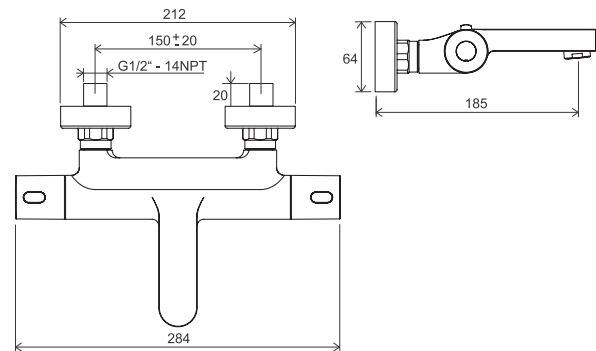

100°

SCALD
PROTECTION

Thermo and dual systems

EASYSKIN

Order No.	Type	Design	Flow rate	Size of packaging (cm)	Gross weight (kg)
X070097	TE 023.00CR Thermostatic bathtub faucet, w/o set	chrome	21/22	33,5x24,5x7,5	2.62