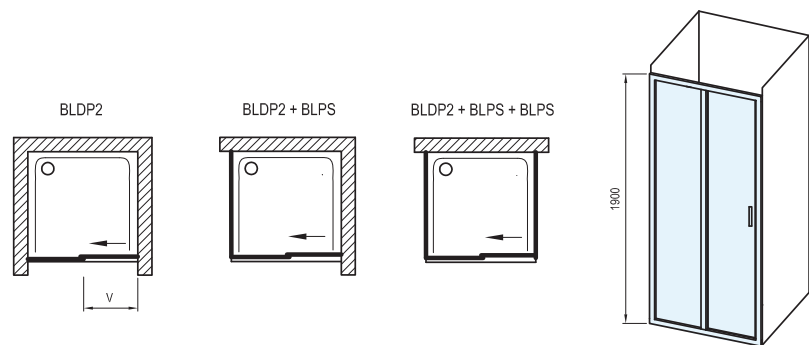

Products are delivered within 14 days as standard.

Extension profiles

Order No.	Type	Frame	Product dimensions (mm)	Size of packaging (cm)	Gross weight (kg)
E77880111900B	BLNPS	white	23x26x1900	2x3x191	0.5
E778801C1900B	BLNPS	bright alu	23x26x1900	2x3x191	0.41
E778801U1900B	BLNPS	satin	23x26x1900	2x3x191	0.41

Assemble a product exactly as you need – online, with a visual preview in a bathroom at <https://atypical.ravak.com>
Delivery time of atypical products is 6-8 weeks.