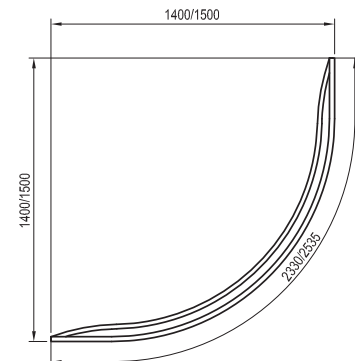

240l
300l

VOLUME

31 kg
36 kg

WEIGHT

10

10-YEAR
WARRANTY

Gentiana

Bathtub colour

WHITE

Panel colour

WHITE

Order No.	BATHTUB	Dimensions (mm)	Size of packaging (cm)	Gross weight (kg)
CF01000000	Bathtub GENTIANA 140x140	1400x1400x460	141x141x50	31
CG01000000	Bathtub GENTIANA 150x150	1500x1500x460	151x151x50	35.5

Order No.	PANELS AND SUPPORTS	Dimensions (mm)	Size of packaging (cm)	Gross weight (kg)
CY65000000	Support for bathtub NEW DAY, GENTIANA	88x11x5	88x11x5	6.37
CZF1000A0	Panel NEW DAY, GENTIANA 140	5x55x58	5x55x58	6.98
CZG1000A0	Panel NEW DAY, GENTIANA 150	5x59x58	5x59x58	7.06
B26500000N	Panelkit NEW DAY, GENTIANA	55x11x5	55x11x5	1.68

Order No.	RECOMMENDED PRODUCTS	Dimensions (mm)	Size of packaging (cm)	Gross weight (kg)
X01440	Bathtub overflow filler 570 C-C S/R, chrome	---	15x11x39	0.83
X01507	Bathtub waste set 570 B S/R, chrome	---	38x8,5x14,5	0.75
X01377	Bathtub waste set 570 C-C R/R, chrome	---	14x8x38	0.72
X01305	Bathtub waste set 570 B R/R, chrome	---	14x8x38	0.83

140 / 150 cm
140 / 150 cm

Warranty: 10 years – The warranty is contingent on the buyer using original RAVAK supports (legs) intended for the given type of bathtub in accordance with the assembly manual! Products are delivered within 14 days as standard.