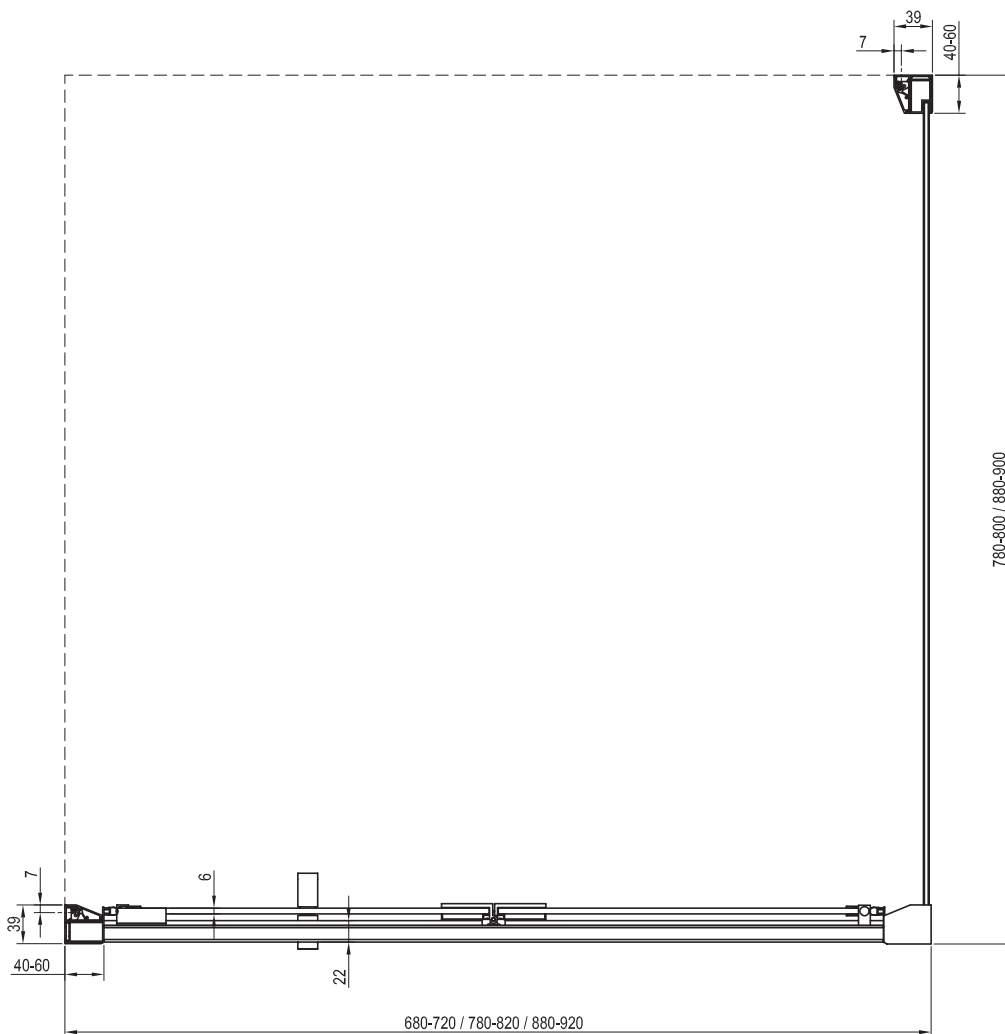

BLDZ2 + BLPSZ Structural preparation

Type	Mounting onto a tray * Recommended shower tray size (mm)	Floor mounting ** Recommended size of inclined area (mm)
BLDZ2 - 80 + BLPSZ - 80	800 x 800	740 x 750
BLDZ2 - 90 + BLPSZ - 90	900 x 900	840 x 850
Other combinations	-	In accordance with technical drawings

* The values listed in the table assume the tray is mounted in accordance with the RAVAK assembly manual

** The values in the table apply to the inside edge of the glass.