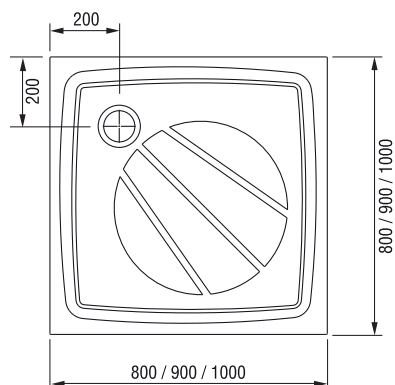

Perseus Pro

Order No.	Type	Size of packaging (cm)	Gross weight (kg)
XA034401010	Shower tray PERSEUS PRO 80	85x6x85	30
XA037701010	Shower tray PERSEUS PRO 90	94x6x94	38,2
XA03AA01010	Shower tray PERSEUS PRO 100	105x6x105	48
XA834001010	Panel PERSEUS PRO 80 SET	4x39x11	1.1
XA837001010	Panel PERSEUS PRO 90 SET	4x44x11	1.22
XA83A001010	Panel PERSEUS PRO 100 SET	4x50x11	1.36
XB2J000000N	Base GALAXY PRO	15x8x8	0.64
A000000004	Universal mounting kit for shower trays	8x5x125	0.66

Material: cast mixture of dolomite and resin
Production process: casting

Products are delivered within 14 days as standard.