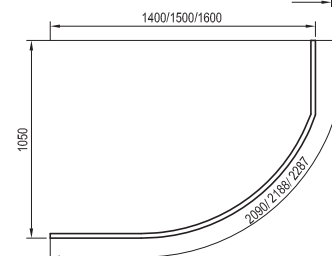

210l

VOLUME

23 kg

WEIGHT

CONCEPTS

L/R

L/R OPTION

10

10-YEAR WARRANTY

Rosa I

Bathtub colour

WHITE

Panel colour

WHITE

Order No.	BATHTUB	Dimensions (mm)	Size of packaging (cm)	Gross weight (kg)
CI01000000	Bathtub ROSA 140x105 L	1400x1050x470	143x107x50	23
CV01000000	Bathtub ROSA 140x105 R	1400x1050x470	143x107x50	23

Order No.	PANELS AND SUPPORTS	Dimensions (mm)	Size of packaging (cm)	Gross weight (kg)
CY55000000	Support for bathtub ROSA universal	---	88x11x5	4.42
CZH1000A00	Panel ROSA 140	1400x1050x565	3x49x59	6.23
B23000100N	Panelkit ROSA universal	---	72x11x5	3.25

Order No.	RECOMMENDED PRODUCTS	Dimensions (mm)	Size of packaging (cm)	Gross weight (kg)
X01377	Bathtub waste set 570 C-C R/R, chrome	---	14x8x38	0.72
X01440	Bathtub overflow filler 570 C-C S/R, chrome	---	15x11x39	0.83
7QLM0U00Y1	CVSK1 ROSA 140/150 L	---	84x5x156	25.68
76P70100Z1	VSK2 ROSA 140 R	---	46x8x153	13.23

140 cm
105 cm

Warranty: 10 years – The warranty is contingent on the buyer using original RAVAK supports (legs) intended for the given type of bathtub in accordance with the assembly manual! Products are delivered within 14 days as standard.