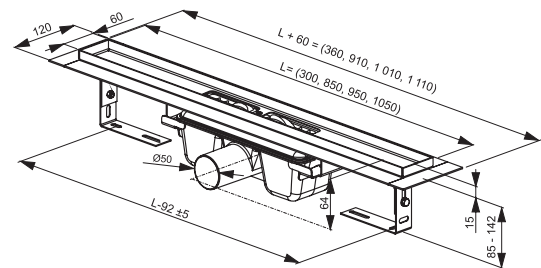

Order No.	Type	Size of packaging (cm)	Gross weight (kg)
X01621	OZ RAVAK Chrome 750, stainless	82x13,5x17	4.04
X01427	OZ RAVAK Chrome 850, stainless	92x17x13	3.9