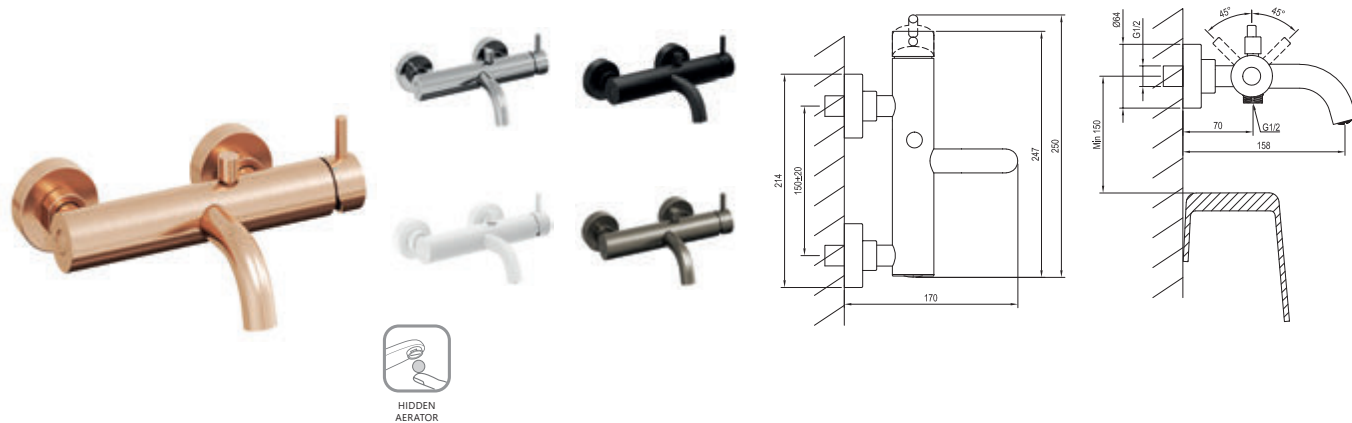

Order No.	Type	Design	Flow rate	Size of packaging (cm)	Gross weight (kg)
X070199	ES 022.00CR Wall-mounted bathtub faucet, w/o set	Chrome	14/16	27x24,4x7	2.2
X070242	ES 022.10WV Wall-mounted bathtub faucet, w/o set	White Velvet	14/16	27x24,4x7	2.2
X070279	ES 022.20BLM Wall-mounted bathtub faucet, w/o set	Black Matt	14/16	27x24,4x7	2.2
X070316	ES 022.20GB Wall-mounted bathtub faucet, w/o set	Graphite Brushed	14/16	27x24,4x7	2.2
X070353	ES 022.60RGB Wall-mounted bathtub faucet, w/o set	Rose Gold Brushed	14/16	27x24,4x7	2.2

Flow rate values ES 022.XX: bathtub/hand shower
Flow rate is given in l/min at a pressure of 0.3 MPa. Products are delivered within 14 days as standard.