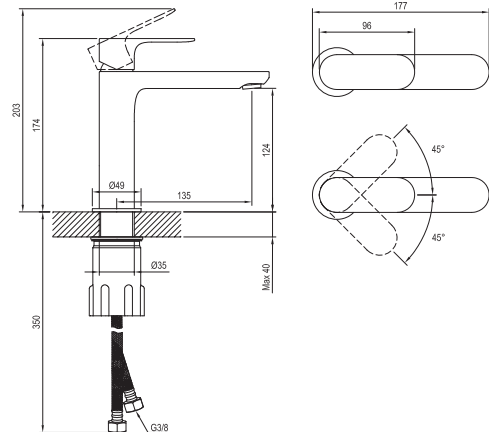

5

5-YEAR WARRANTY ON FAUCETS

SOFT MOVE

Eleganta

Order No.	Type	Design	Flow rate	Size of packaging (cm)	Gross weight (kg)
X070210	EL 012.00CR Washbasin faucet 170 mm, w/o pop-up waste	Chrome	5	35,3x23x7,4	1.35
X070253	EL 012.10WV Washbasin faucet 170 mm, w/o pop-up waste	White Velvet	5	35,3x23x7,4	1.35
X070290	EL 012.20BLM Washbasin faucet 170 mm, w/o pop-up waste	Black Matt	5	35,3x23x7,4	1.35
X070327	EL 012.20GB Washbasin faucet 170 mm, w/o pop-up waste	Graphite Brushed	5	35,3x23x7,4	1.35
X070364	EL 012.60RGB Washbasin faucet 170 mm, w/o pop-up waste	Rose Gold Brushed	5	35,3x23x7,4	1.35