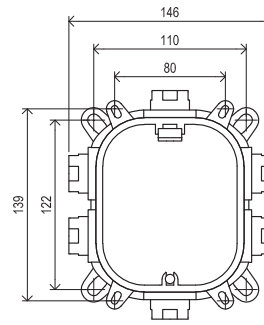

Order No.	Type	Design	Flow rate	Size of packaging (cm)	Gross weight (kg)
X070139	RB 072.50 Basic body for concealed faucets, R-box Vari	-		17,5x17,5x12,5	1.77
X070123	FL 065.00CR.O2.RB072 Concealed faucet, automat, 2-way w/o body	chrome	25/25	21,5x18,5x10	1.98
X070124	FL 066.00CR.O1.RB072 Concealed faucet, 1-way w/o body	chrome	25	21,5x18,5x10	1.63