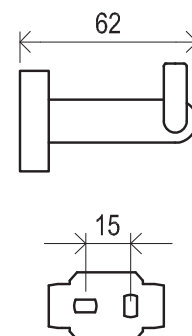

Order No.	Type	Design	Size of packaging (cm)	Gross weight (kg)
X07P186	CR 100.00CR Double hook	chrome	11x11x6	0.27