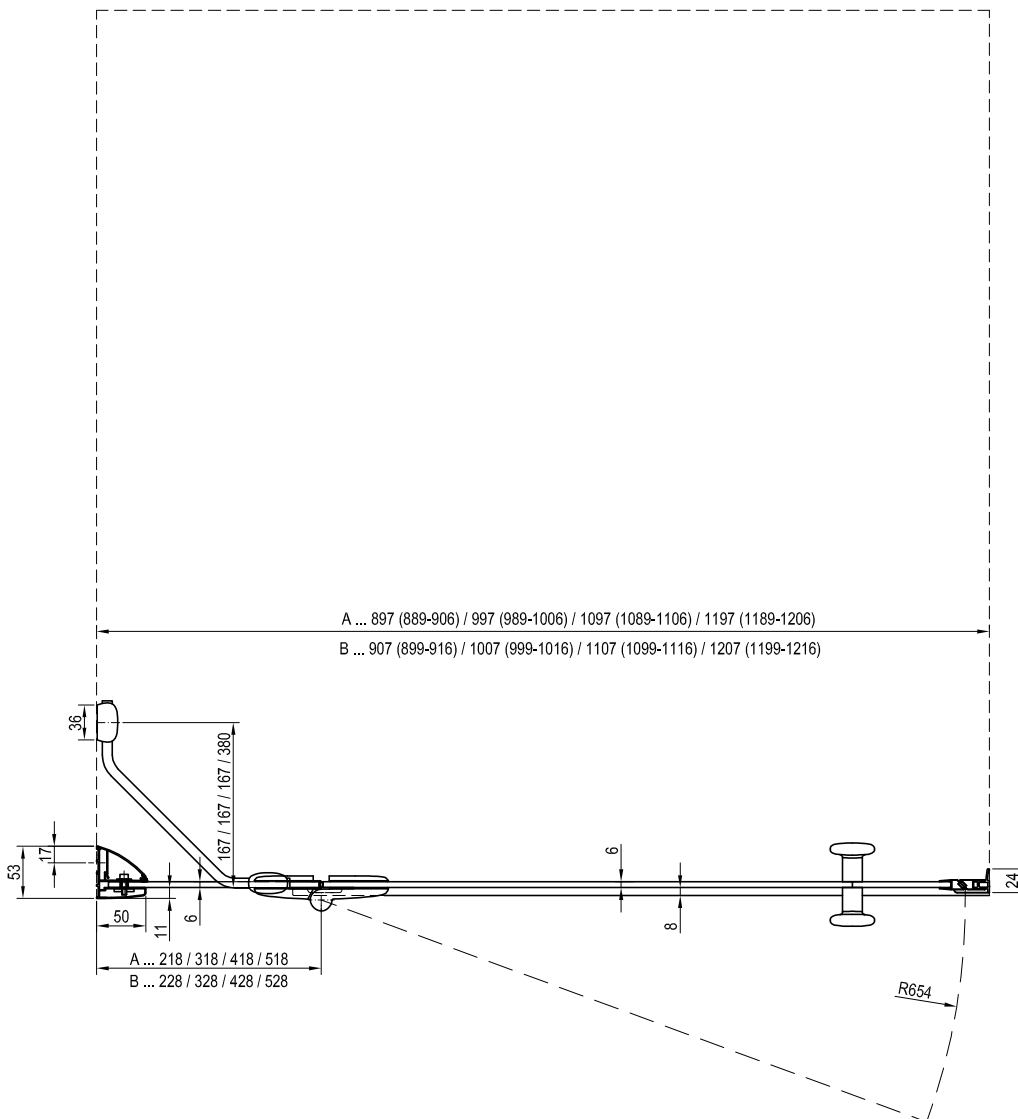

SMSD2 Structural preparation