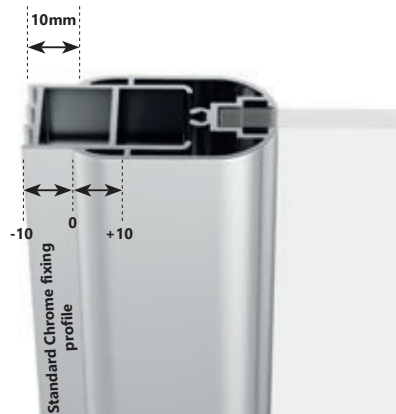

Fixing profiles

Used for affixing the shower enclosure or door to the wall. **Included with every product that requires it.**

Fixing profiles Chrome

Extended fixing profile

A standard fixing profile is included with every Chrome product and allows adjusting (expanding/narrowing) the product by 10 mm.

If you need to expand the product more than that, it is necessary to buy a new, extended fixing profile, which is 20 mm wider and allows extending the product by an extra 20 mm, while retaining the +/- 10 mm adjustability.