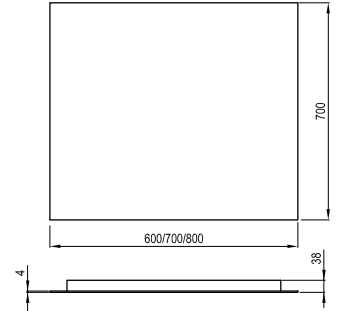

Order No.	Type	Dimensions (mm)	Size of packaging (cm)	Gross weight (kg)
X000001562	Mirror OBLONG I 600x700 with lighting	600x700x38	66x6x76	9.8
X000001563	Mirror OBLONG I 700x700 with lighting	700x700x38	76x6x76	11.2
X000001564	Mirror OBLONG I 800x700 with lighting	800x700x38	86x6x76	12.5