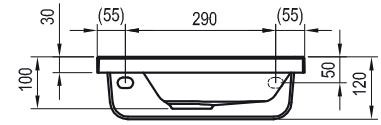

Chrome

Order No.	Type	Dimensions (mm)	Size of packaging (cm)	Gross weight (kg)
XJGL1100000	Small washbasin Chrome 400 L with holes	400x220x120	63x19x19	5.6
XJGP1100000	Small washbasin Chrome 400 R with holes	400x220x120	63x19x19	5.6
X01439	Washbasin waste plug fixed, chrome	Ø 68x104-119	7,5x7,5x14,5	0.31
X01695	Washbasin waste plug fixed ceramic, white	Ø 67x99	7,5x7,5x14,5	0.27
X01762	Washbasin waste plug fixed, black	Ø 68x104-119	7,5x7,5x14,5	0.36
X01612	Washbasin waste trap furniture	Ø 70x170-240x210-510	20x9x40	0.29
X01371	Washbasin waste trap, chrome	Ø 50x140-240x360	15x7x36	0.77
X01747	Washbasin waste trap, black	Ø 50x140-240x360	15x7x36	0.88