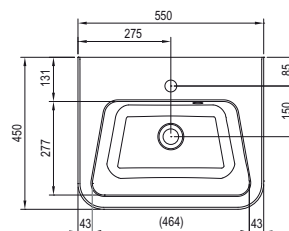

5

5-YEAR
WARRANTY

CONCEPTS

10°

Order No.	Type	Dimensions (mm)	Size of packaging (cm)	Gross weight (kg)
XJI01155000	Washbasin 10° 550 with holes	550x450x169	57x19x47	15.7
XJI01165000	Washbasin 10° 650 with holes	650x450x169	67x19x50	20
X01437	Washbasin waste plug Click-Clack low, chrome	Ø 62x77-92	7x7x11	0.27
X01373	Washbasin waste plug Click-Clack, chrome	Ø 62x104-119	7,5x7,5x14,5	0.35
X01748	Washbasin waste plug Click-Clack, black	Ø 62x104-119	7,5x7,5x14,5	0.35
X01612	Washbasin waste trap furniture	Ø 70x170-240x210-510	20x9x40	0.29
X01371	Washbasin waste trap, chrome	Ø 50x140-240x360	15x7x36	0.77
X01747	Washbasin waste trap, black	Ø 50x140-240x360	15x7x36	0.88