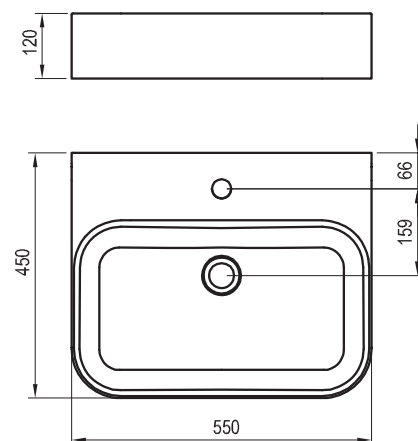

Order No.	Type	Dimensions (mm)	Size of packaging (cm)	Gross weight (kg)
XJX01155006	Washbasin Ceramic 550 R Slim Wall ceramic, white	550x450x120	60x49x14	14.5
X01439	Washbasin waste plug fixed, chrome	Ø 68x104-119	7,5x7,5x14,5	0.31
X01695	Washbasin waste plug fixed ceramic, white	Ø 67x99	7,5x7,5x14,5	0.27
X01762	Washbasin waste plug fixed, black	Ø 68x104-119	7,5x7,5x14,5	0.36
X01371	Washbasin waste trap, chrome	Ø 50x140-240x360	15x7x36	0.77
X01747	Washbasin waste trap, black	Ø 50x140-240x360	15x7x36	0.88
X01612	Washbasin waste trap furniture	Ø 70x170-240x210-510	20x9x40	0.29

Products are delivered within 14 days as standard.