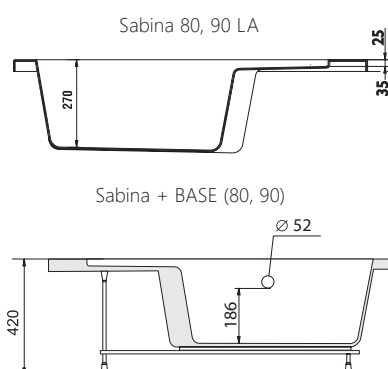

SHOWER TRAY DEPTH

SHOWER TRAY HEIGHT

WASTE TRAP DIAMETER

ANTIBAC®

Sabina

Order No.	Type	Size of packaging (cm)	Gross weight (kg)
A214001020	Shower tray SABINA 80 LA	81x30x81	14.75
A217001020	Shower tray SABINA 90 LA	91x30x91	16.79
B2C0000002	Base SABINA 80	67x11x5	3.4
B2C0000001	Base SABINA 90	77x11x5	3.41
A914001020	Panel SABINA 80	4x21x39	2.47
A917001020	Panel SABINA 90	4x21x39	2.63
B2E000001N	Panelkit SABINA 80	5x11x29	0.84
B2E000000N	Panelkit SABINA 90	5x11x39	0.84
A00000004	Universal mounting kit for shower trays	8x5x125	0.66

Material: Acrylic (PMMA + ABS sandwich), Antibac® finish
Reinforcement: type LA - fibreglass