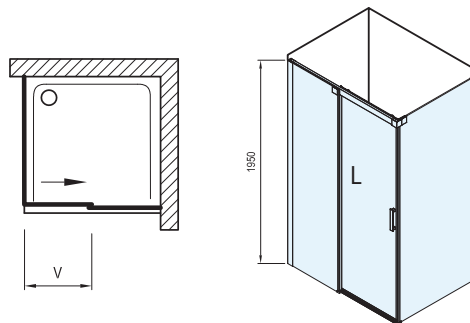

Products are delivered within 14 days as standard.