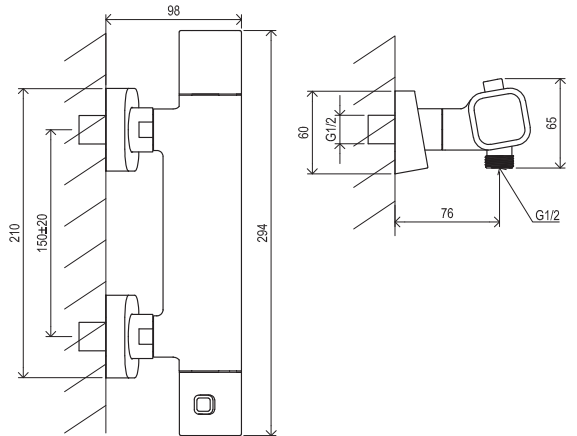

Order No.	Type	Design	Flow rate	Size of packaging (cm)	Gross weight (kg)
X070102	TD 033.00CR Thermostatic shower faucet, w/o set	chrome	22	34x18x6,5	2.71