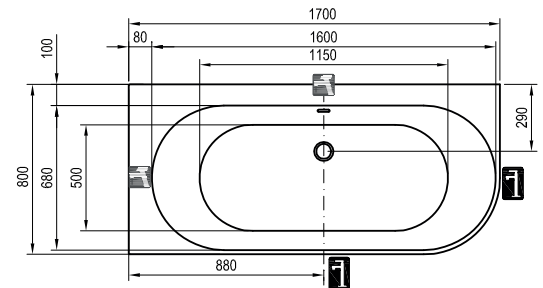

295 l

VOLUME

60 kg

WEIGHT

10

10-YEAR
WARRANTY

Freedom Corner

Bathtub colour

WHITE

Order No.	BATHTUB	Dimensions (mm)	Size of packaging (cm)	Gross weight (kg)
XC00100041	Bathtub FREEDOM Corner L 170x80, freestanding, snowwhite	1700x800x580	178x82x61	60
XC00100043	Bathtub FREEDOM Corner L 170x80, freestanding, snowwhite, black overflow	1700x800x580	178x82x61	60
XC00100040	Bathtub FREEDOM Corner R 170x80, freestanding, snowwhite	1700x800x580	178x82x61	60
XC00100042	Bathtub FREEDOM Corner R 170x80, freestanding, snowwhite, black overflow	1700x800x580	178x82x61	60

Order No.	RECOMMENDED PRODUCTS	Dimensions (mm)	Size of packaging (cm)	Gross weight (kg)
X070170	CR 026.00CR Bathtub edge faucet 4-hole, with set	---	45x28x12	4.25
X070186	PU 026.20BL Bathtub edge faucet 3-hole, with set	---	48,5x31x7,5	2.19
X070059	FM 080.00CR Floor-mounted bathtub faucet, with set	---	95,5x48,5x14	9.51
X070101	CR 080.00CR Floor-mounted bathtub faucet, with set	---	103x42x23	10

Warranty: 10 years – The warranty is contingent on the buyer using original RAVAK supports (legs) intended for the given type of bathtub in accordance with the assembly manual! Products are delivered within 14 days as standard.