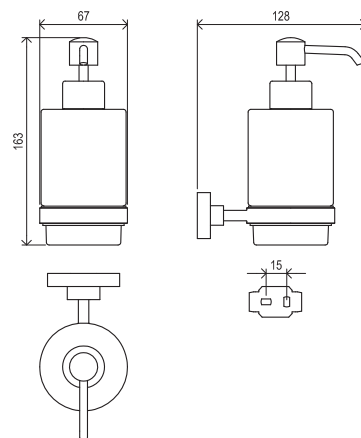

Order No.	Type	Design	Size of packaging (cm)	Gross weight (kg)
X07P223	CR 231.00CR Soap dispenser (glass)	chrome	23x15x9	0.69