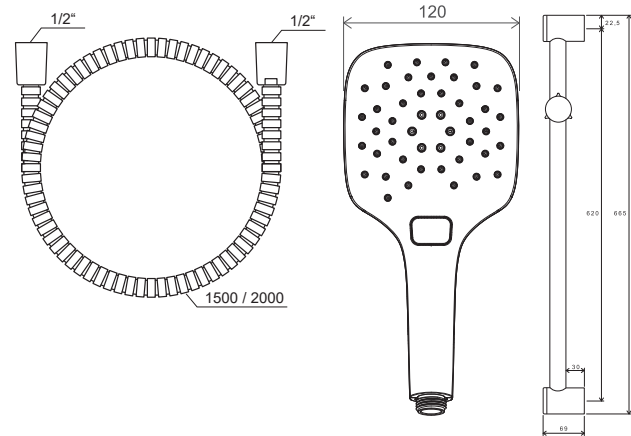

Showers and accessories

EASYCLEAN

EASYTWIST

Order No.	Type	Design	Flow rate	Size of packaging (cm)	Gross weight (kg)
X07P177	902.00CR Shower set - hand shower, bar 63,5 cm, hose	chrome	13/14/14	70x20x8	1.28