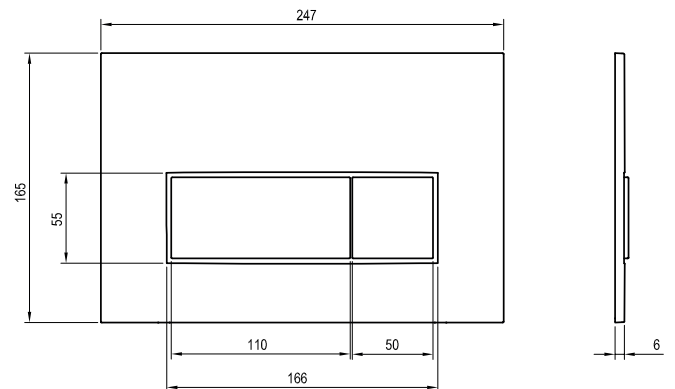

Order No.	Type	Dimensions (mm)	Size of packaging (cm)	Gross weight (kg)
X01744	WC flush plate Uni Slim, black	247x165x6	25x17x4	0.35

Products are delivered within 14 days as standard.
10-year warranty on toilet bowls; 3-year warranty on toilet seats; 3-year warranty on flush plates; 10-year warranty on fixed parts of mounting flushing modules; 3-year warranty on replaceable parts of mounting flushing modules.