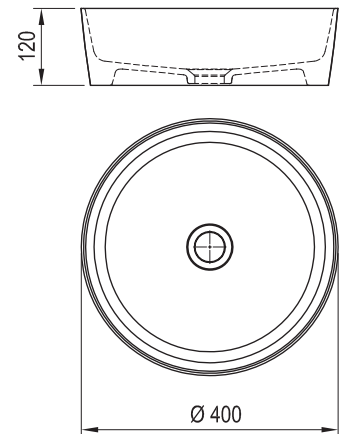

Order No.	Type	Dimensions (mm)	Size of packaging (cm)	Gross weight (kg)
XJX01140001	Washbasin Uni 400 ceramic, white	Ø 400x120	44x13x44	7.2
X01439	Washbasin waste plug fixed, chrome	Ø 68x104-119	7,5x7,5x14,5	0.31
X01695	Washbasin waste plug fixed ceramic, white	Ø 67x99	7,5x7,5x14,5	0.27
X01762	Washbasin waste plug fixed, black	Ø 68x104-119	7,5x7,5x14,5	0.36
X01371	Washbasin waste trap, chrome	Ø 50x140-240x360	15x7x36	0.77
X01747	Washbasin waste trap, black	Ø 50x140-240x360	15x7x36	0.88
X01612	Washbasin waste trap furniture	Ø 70x170-240x210-510	20x9x40	0.29

Products are delivered within 14 days as standard.