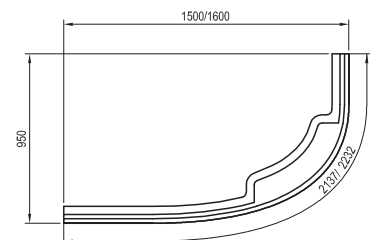

175 l
200 l

VOLUME

24 kg
26 kg

WEIGHT

CONCEPTS

L/R

L/R OPTION

10

10-YEAR
WARRANTY

Rosa 95

Bathtub colour

WHITE

Panel colour

WHITE

Order No.	BATHTUB	Dimensions (mm)	Size of packaging (cm)	Gross weight (kg)
C55100000	Bathtub ROSA 95 150x95 L	1500x950x440	151x95x50	24
C56100000	Bathtub ROSA 95 150x95 R	1500x950x440	153x95x50	24
C57100000	Bathtub ROSA 95 160x95 L	1600x950x440	163x95x50	26
C58100000	Bathtub ROSA 95 160x95 R	1600x950x440	163x95x50	26

Order No.	PANELS AND SUPPORTS	Dimensions (mm)	Size of packaging (cm)	Gross weight (kg)
CY5500000	Support for bathtub ROSA universal	---	88x11x5	4.42
CZ55100A00	Panel ROSA 95 150 L	1500x950x560	3x48x59	5.96
CZ56100A00	Panel ROSA 95 150 R	1500x950x560	3x48x59	5.96
CZ57100A00	Panel ROSA 95 160 L	1600x950x560	3x51x59	6.14
CZ58100A00	Panel ROSA 95 160 R	1600x950x560	3x51x59	6.14
B23000100N	Panelkit ROSA universal	---	72x11x5	3.25

Order No.	RECOMMENDED PRODUCTS	Dimensions (mm)	Size of packaging (cm)	Gross weight (kg)
X01305	Bathtub waste set 570 B R/R, chrome	---	14x8x38	0.83
X01438	Bathtub overflow filler 570 B S/R, chrome	---	15x11x39	0.93
7QLM0C00Y1	CVSK1 ROSA 140/150 L	---	84x5x156	25.68
76L8010041	VSK2 ROSA 150 L	---	48x8x153	6.73

150 / 160 cm
95 cm

L

R

Warranty: 10 years – The warranty is contingent on the buyer using original RAVAK supports (legs) intended for the given type of bathtub in accordance with the assembly manual! Products are delivered within 14 days as standard.