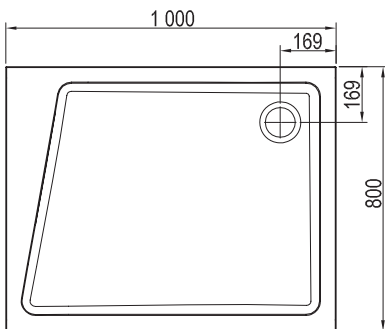

Products are delivered within 14 days as standard. Shower trays Galaxy Pro 10° are supplied without base legs and without panel as standard. Base Galaxy Pro contains 5 legs and is the same for all types of Galaxy Pro 10° trays.