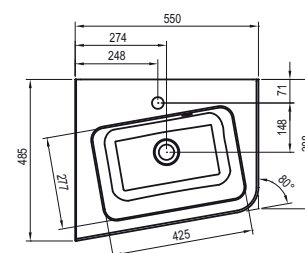

Order No.	Type	Dimensions (mm)	Size of packaging (cm)	Gross weight (kg)
XJIL1155000	Washbasin 10° 550 L with holes	550x485x169	57x19x50	15.4
XJIP1155000	Washbasin 10° 550 R with holes	550x485x169	57x19x50	15.6
XJIL1165000	Washbasin 10° 650 L with holes	650x535x171	67x19x55	19.4
XJIP1165000	Washbasin 10° 650 R with holes	650x535x171	67x19x55	19.2
X01437	Washbasin waste plug Click-Clack low, chrome	Ø 62x77-92	7x7x11	0.27
X01373	Washbasin waste plug Click-Clack, chrome	Ø 62x104-119	7,5x7,5x14,5	0.35
X01612	Washbasin waste trap furniture	Ø 70x170-240x210-510	20x9x40	0.29
X01371	Washbasin waste trap, chrome	Ø 50x140-240x360	15x7x36	0.77

Products are delivered within 14 days as standard.