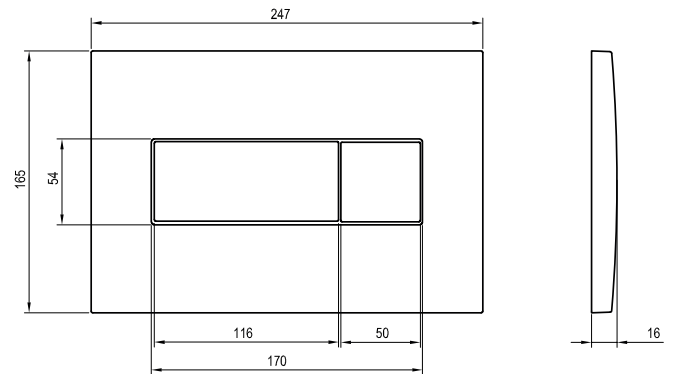

Order No.	Type	Dimensions (mm)	Size of packaging (cm)	Gross weight (kg)
X01457	WC flush plate Uni, white	247x165x16	25x17x4	0.4
X01456	WC flush plate Uni, satin	247x165x16	25x17x4	0.4