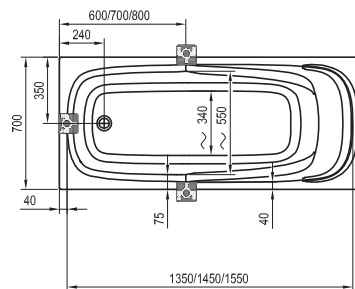

1651
1801
1951

VOLUME

22 kg
24 kg
24 kg

WEIGHT

10

10-YEAR
WARRANTY

Vanda II

Bathtub colour

WHITE

Panel colour

WHITE

Order No.	BATHTUB	Dimensions (mm)	Size of packaging (cm)	Gross weight (kg)
CO11000000	Bathtub VANDA II 150x70	1500x700x440	152x72x50	19.52
CP11000000	Bathtub VANDA II 160x70	1600x700x440	162x72x50	23.4
CP21000000	Bathtub VANDA II 170x70	1700x700x440	172x72x50	24.19

Order No.	PANELS AND SUPPORTS	Dimensions (mm)	Size of packaging (cm)	Gross weight (kg)
CY00000000	Support for bathtub 70 U	61x11x5	61x11x5	2.79
CZ001P0A00	Frontal panel U 150	151x3x59	151x3x59	4.23
CZ001S0A00	Frontal panel U 160	161x3x59	161x3x59	4.52
CZ001V0A00	Frontal panel U 170	171x3x59	171x3x59	4.73
CZ00110A00	Side panel U 70	70x3x59	70x3x59	1.89
B23600000N	Frontal panelkit U	51x11x5	51x11x5	1.24

Order No.	RECOMMENDED PRODUCTS	Dimensions (mm)	Size of packaging (cm)	Gross weight (kg)
X01377	Bathtub waste set 570 C-C R/R, chrome	---	14x8x38	0.72
X01305	Bathtub waste set 570 B R/R, chrome	---	14x8x38	0.83
796M010041	VS2 - 105	---	57x5x142	8.2
795P010041	VS3 - 100	---	37x5x142	8.32

150 / 160 / 170 cm
70 cm

Warranty: 10 years – The warranty is contingent on the buyer using original RAVAK supports (legs) intended for the given type of bathtub in accordance with the assembly manual! Products are delivered within 14 days as standard.