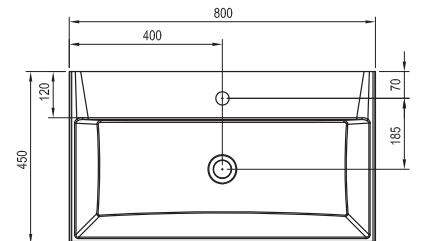

RAVAK Washbasins from cast marble

Order No.	Type	Dimensions (mm)	Size of packaging (cm)	Gross weight (kg)
XJO01280000	Washbasin Natural 800 without overflow with holes	800x450x140	82x16x47	23.7
X01439	Washbasin waste plug fixed, chrome	Ø 68x104-119	7,5x7,5x14,5	0.31
X01695	Washbasin waste plug fixed ceramic, white	Ø 67x99	7,5x7,5x14,5	0.27
X01762	Washbasin waste plug fixed, black	Ø 68x104-119	7,5x7,5x14,5	0.36
X01371	Washbasin waste trap, chrome	Ø 50x140-240x360	15x7x36	0.77
X01747	Washbasin waste trap, black	Ø 50x140-240x360	15x7x36	0.88
X01612	Washbasin waste trap furniture	Ø 70x170-240x210-510	20x9x40	0.29