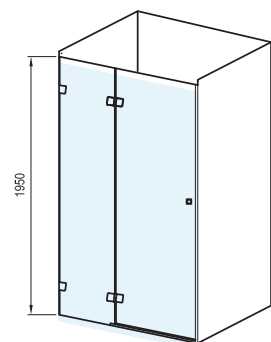

Brilliant BSD2

Design

Standard panelling

Atypical panelling

Height
1950 mm

Order No.	Type	Frame	Panelling	Dimensions (mm)				Size of packaging (cm)	Gross weight (kg)
				„A“	„B“	„S“	„V“		
OUL4AA00Z1	BSD2 - 80 L	-	transparent	790-805	554	218	529	54x4x193	31.07
D01000A084	○ B SET	chrome	-					9x12x28	3.2
OUP4AA00Z1	BSD2 - 80 P	-	transparent	790-805	554	218	529	55x4x193	31.07
D01000A083	○ B SET	chrome	-					9x12x28	3.2
OUL7AA00Z1	BSD2 - 90 L	-	transparent	890-905	554	318	529	55x4x193	35.33
D01000A084	○ B SET	chrome	-					9x12x28	3.2
OUP7AA00Z1	BSD2 - 90 P	-	transparent	890-905	554	318	529	55x4x193	35.33
D01000A083	○ B SET	chrome	-					9x12x28	3.2
OULAAA00Z1	BSD2 - 100 L	-	transparent	990-1005	654	318	629	56x4x193	38.45
D01000A086	■ B SET	chrome	-					9x12x28	3.92
OUPAAA00Z1	BSD2 - 100 P	-	transparent	990-1005	654	318	629	56x4x193	38.45
D01000A085	■ B SET	chrome	-					9x12x62	3.92

Products are delivered within 14 days as standard.
For a complete product, it is necessary to order a glass pane pack separately and a B SET separately.

○ B SET BSD2-L/R 80/90 =

■ B SET BSD2-L/R 100 =