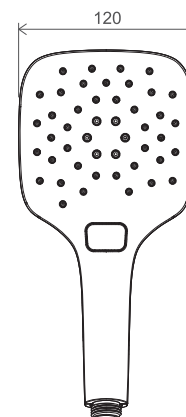

Order No.	Type	Design	Flow rate	Size of packaging (cm)	Gross weight (kg)
X07S010	907.00CR Bathtub set - hand shower, hose, holder small	chrome	6/9/11	29x19x11,5	0.86