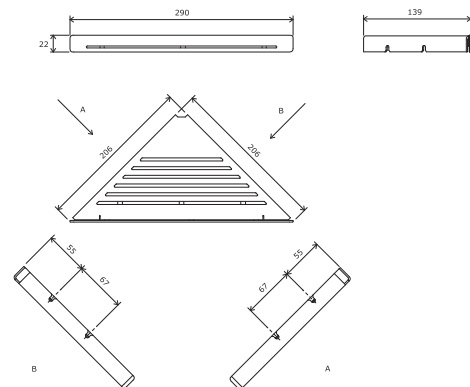

Order No.	Type	Design	Size of packaging (cm)	Gross weight (kg)
X07P575	Shelf Slim S	black/chrome	29x11x4	0.39
X07P577	Shelf Slim S	satin/chrome	29x11x4	0.39