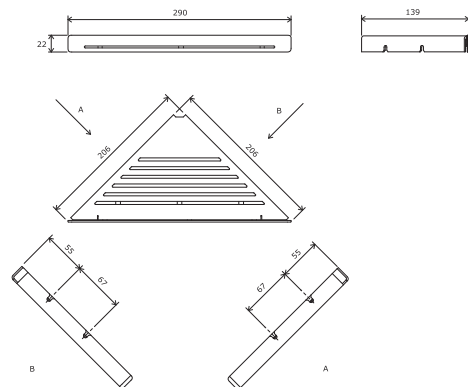

Order No.	Type	Design	Size of packaging (cm)	Gross weight (kg)
X07P649	Shelf Slim S	black/black	29x11x4	0.39
X07P651	Shelf Slim S	white/white	29x11x4	0.39