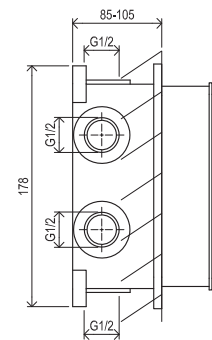

Order No.	Type	Design	Flow rate	Size of packaging (cm)	Gross weight (kg)
X070074	RB 071.50 Basic body for concealed faucets, R-Box Multi	-		20x12,5x11	1.77
X070075	CR 067.00CR.O3.RB071 Thermostatic concealed faucet, 3-way w/o body	chrome	16/17/17	29x18x17	2.4