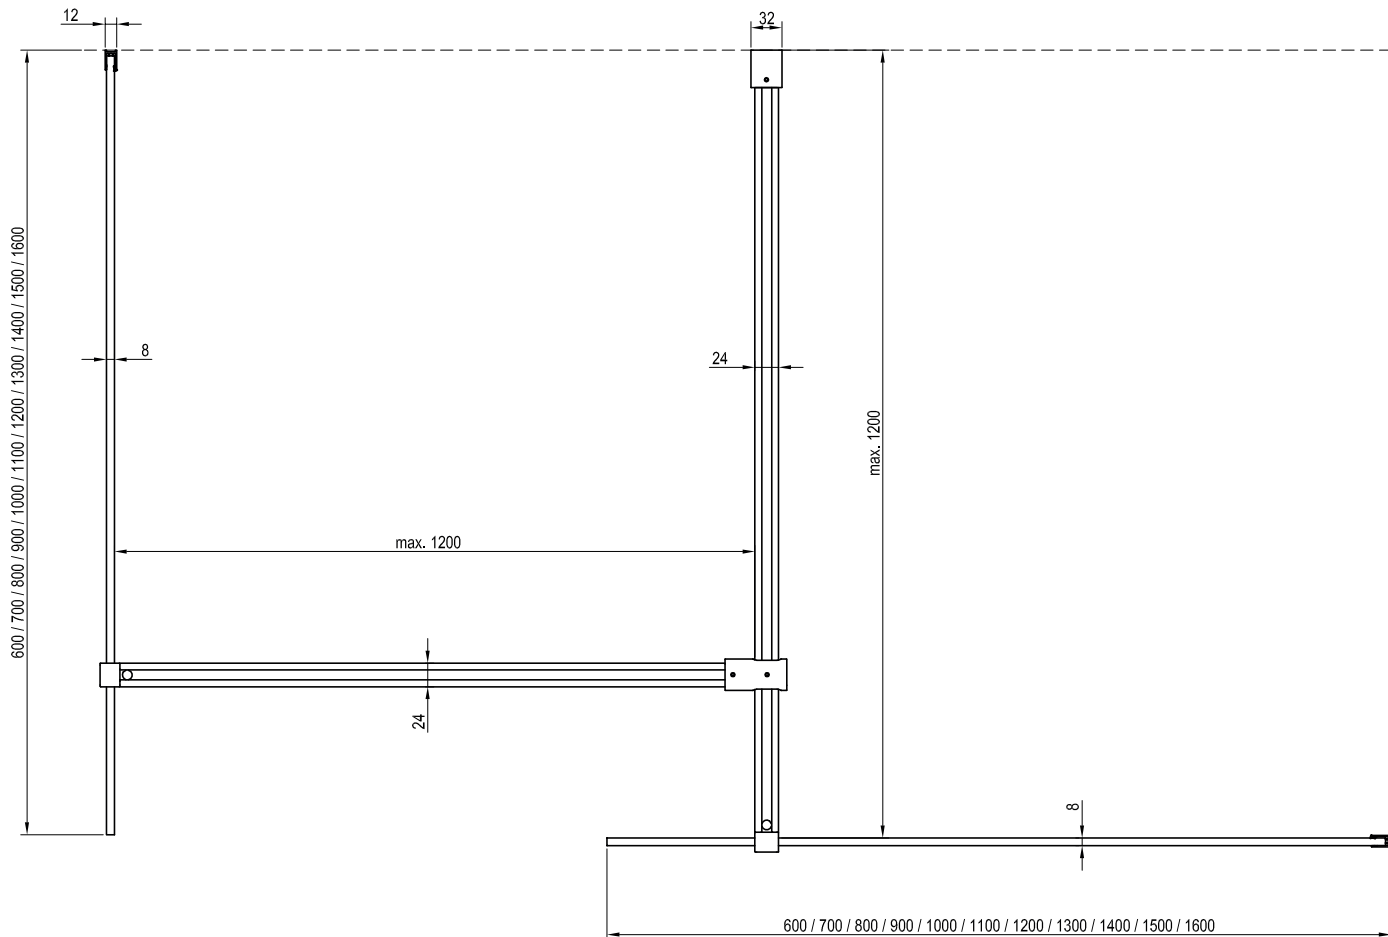

Walk-In Double Wall Structural preparation

Type	Mounting onto a tray * Recommended shower tray size (mm)	Floor mounting ** Recommended size of inclined area (mm)
Walk In Wall - 60	-	In accordance with technical drawings
Walk In Wall - 70	-	In accordance with technical drawings
Walk In Wall - 80	-	In accordance with technical drawings
Walk In Wall - 90	-	In accordance with technical drawings
Walk In Wall - 100	-	In accordance with technical drawings
Walk In Wall - 110	-	In accordance with technical drawings
Walk In Wall - 120	-	In accordance with technical drawings
Walk In Wall - 130	-	In accordance with technical drawings
Walk In Wall - 140	-	In accordance with technical drawings
Walk In Wall - 150	-	In accordance with technical drawings
Walk In Wall - 160	-	In accordance with technical drawings

* The values listed in the table assume the tray is mounted in accordance with the RAVAK assembly manual

** The values in the table apply to the inside edge of the glass.