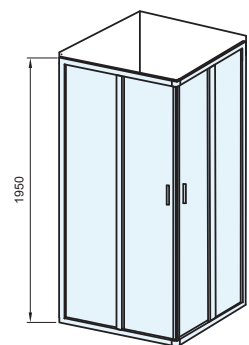

5-YEAR WARRANTY

GLASS THICKNESS

TILTING GLASS

GLASS PROTECTION ANTICALC

Blix Slim BLSRV2

Design

BRIGHT ALU

BLACK

Standard panelling

TRANSPARENT

Height
1950 mm

Order No.	Type	Frame	Panelling	Product dimensions (mm)	„V“ entrance (mm)	Size of packaging (cm)	Gross weight (kg)
X1LM40C00Z1	BLSRV2 - 80	bright alu	transparent	786-800x786-800	410	51x15x197	50
X1LM40300Z1	BLSRV2 - 80	black	transparent	786-800x786-800	410	51x15x197	50
X1LM70C00Z1	BLSRV2 - 90	bright alu	transparent	886-900x886x900	480	51x15x197	56
X1LM70300Z1	BLSRV2 - 90	black	transparent	886-900x886x900	480	51x15x197	56

Products are delivered within 14 days as standard.