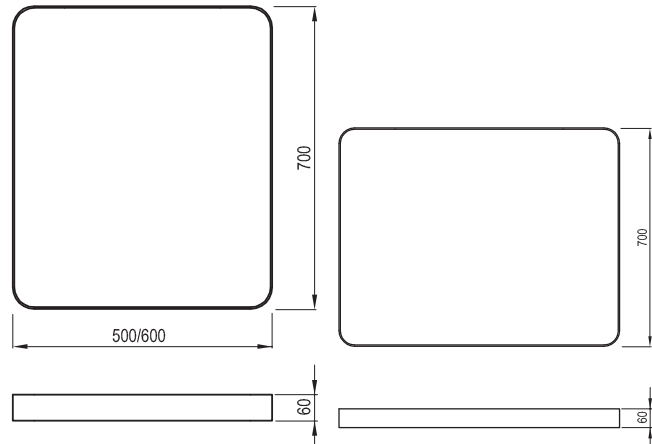

Order No.	Type	Dimensions (mm)	Size of packaging (cm)	Gross weight (kg)
X000001565	Mirror STRIP I 500x700 with lighting, white	500x700x60	56x8x76	10
X000001566	Mirror STRIP I 600x700 with lighting, white	600x700x60	66x8x76	12
X000001567	Mirror STRIP I 800x700 with lighting, white	800x700x60	86x8x76	14.6
X000001568	Mirror STRIP I 900x700 with lighting, white	900x700x60	96x8x76	16.9