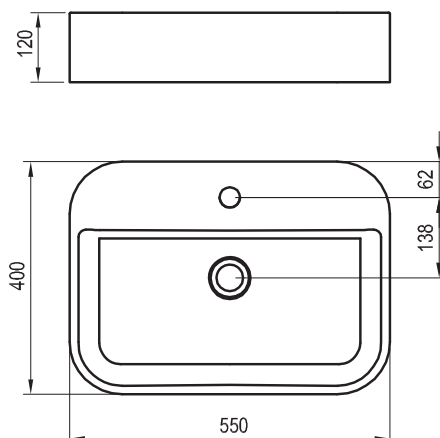

RAVAK Ceramic washbasins

Order No.	Type	Dimensions (mm)	Size of packaging (cm)	Gross weight (kg)
XJX01155005	Washbasin Ceramic 550 R Slim Shelf ceramic, white	550x400x120	60x44x14	12.2
X01439	Washbasin waste plug fixed, chrome	Ø 68x104-119	7,5x7,5x14,5	0.31
X01695	Washbasin waste plug fixed ceramic, white	Ø 67x99	7,5x7,5x14,5	0.27
X01762	Washbasin waste plug fixed, black	Ø 68x104-119	7,5x7,5x14,5	0.36
X01371	Washbasin waste trap, chrome	Ø 50x140-240x360	15x7x36	0.77
X01747	Washbasin waste trap, black	Ø 50x140-240x360	15x7x36	0.88
X01612	Washbasin waste trap furniture	Ø 70x170-240x210-510	20x9x40	0.29