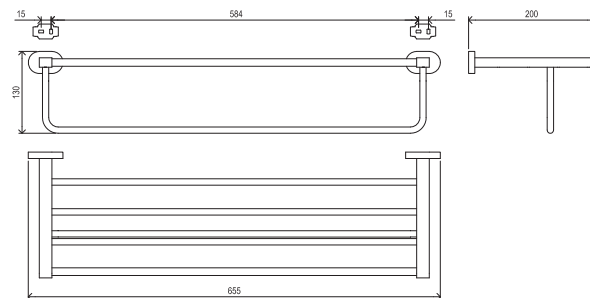

Order No.	Type	Design	Size of packaging (cm)	Gross weight (kg)
X07P319	CR 340.00CR Swivel towel holder	chrome	7x7x45	0.42