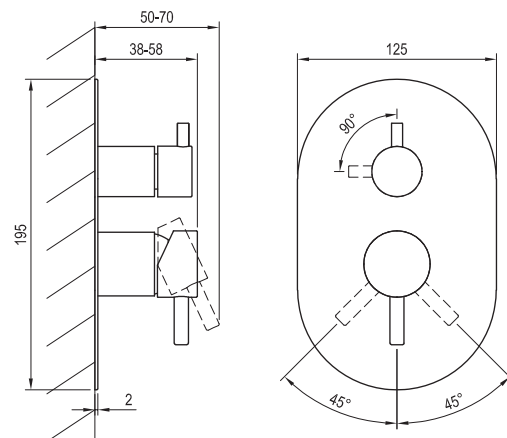

Order No.	Type	Design	Flow rate	Size of packaging (cm)	Gross weight (kg)
X070208	ES 065.00CR.O2.RB07E Concealed faucet, 2-way w/o body	Chrome	12/12	26x15x7,5	0.8
X070251	ES 065.10WV.O2.RB07E Concealed faucet, 2-way w/o body	White Velvet	12/12	26x15x7,5	0.8
X070288	ES 065.20BLM.O2.RB07E Concealed faucet, 2-way w/o body	Black Matt	12/12	26x15x7,5	0.8
X070325	ES 065.20GB.O2.RB07E Concealed faucet, 2-way w/o body	Graphite Brushed	12/12	26x15x7,5	0.8
X070362	ES 065.60RGB.O2.RB07E Concealed faucet, 2-way w/o body	Rose Gold Brushed	12/12	26x15x7,5	0.8
X070234	RB 07E.50 Basic body for concealed faucets, R-box Vertical O2	-		14,2x14x11,7	1.4