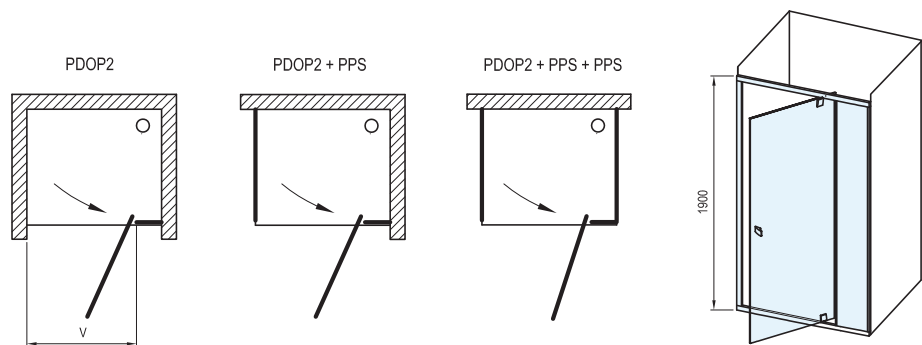

Extension profiles

Order No.	Type	Frame	Product dimensions (mm)	Size of packaging (cm)	Gross weight (kg)
E778801119000	PNPS	white	23x26x1900	2x3x191	0.58
E778801319000	PNPS	black	23x26x1900	2x3x191	0.58
E778801U19000	PNPS	satin	23x26x1900	2x3x191	0.58
E778801C1900B	BLNPS	bright alu	23x26x1900	2x3x191	0.41