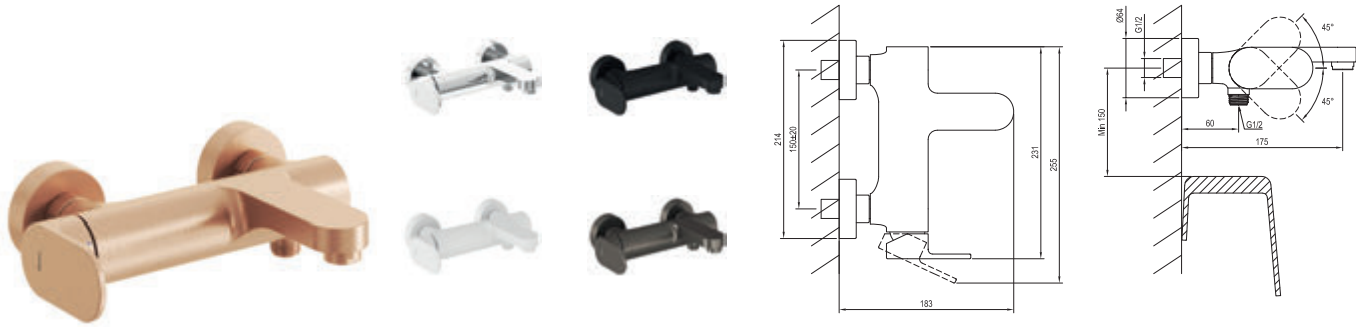

5

5-YEAR WARRANTY ON FAUCETS

SOFT MOVE

Eleganta

Order No.	Type	Design	Flow rate	Size of packaging (cm)	Gross weight (kg)
X070213	EL 022.00CR Wall-mounted bathtub faucet, w/o set	Chrome	13/22	27x24,4x7	2.6
X070256	EL 022.10WV Wall-mounted bathtub faucet, w/o set	White Velvet	13/22	27x24,4x7	2.6
X070293	EL 022.20BLM Wall-mounted bathtub faucet, w/o set	Black Matt	13/22	27x24,4x7	2.6
X070330	EL 022.20GB Wall-mounted bathtub faucet, w/o set	Graphite Brushed	13/22	27x24,4x7	2.6
X070367	EL 022.60RGB Wall-mounted bathtub faucet, w/o set	Rose Gold Brushed	13/22	27x24,4x7	2.6