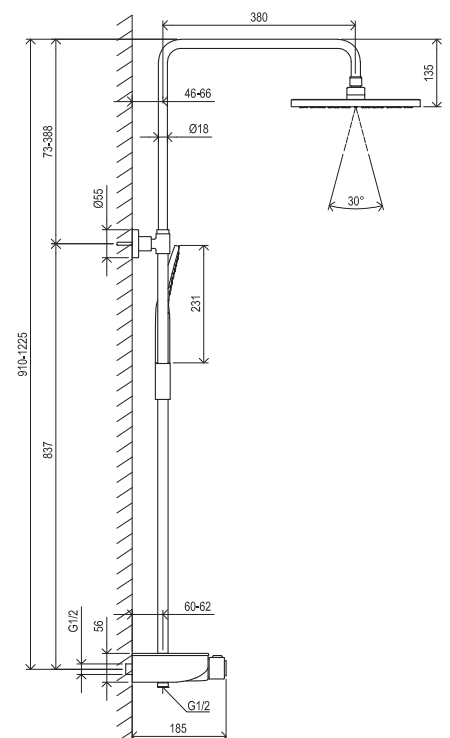

Order No.	Type	Design	Flow rate	Size of packaging (cm)	Gross weight (kg)
X070161	TE 094.01CR/WH Shower column thermo with Stop function	chrome/white	16/8	86x37,8x11	6.53
X070162	TE 094.02CR/BL Shower column thermo with Stop function	chrome/black	16/8	86x37,8x11	6.53

Flow rate values: TD F 091 head/hand shower Flow rate values: TE 094 head/hand shower
Flow rate is given in l/min at a pressure of 0.3 MPa. Products are delivered within 14 days as standard.