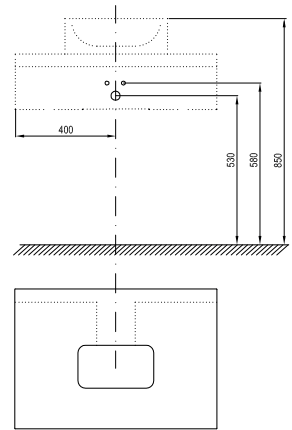

5-YEAR WARRANTY

ANTI-MOISTURE FINISH

CONCEPTS

Design

White gloss

Oak veneer

Walnut veneer

Formy

Order No.	Type	Dimensions (mm)	Size of packaging (cm)	Gross weight (kg)
X000001029	SD Formy 800, white	800x550x220	86x28x61	37
X000001032	SD Formy 800, oak	800x550x220	86x28x61	37
X000001035	SD Formy 800, walnut	800x550x220	86x28x61	37