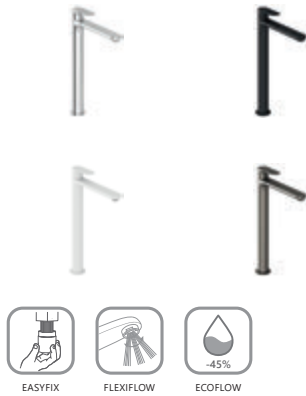

5

5-YEAR WARRANTY ON FAUCETS

SOFT MOVE

Eleganta

Order No.	Type	Design	Flow rate	Size of packaging (cm)	Gross weight (kg)
X070211	EL 015.00CR Washbasin faucet 335 mm, w/o pop-up waste	Chrome	5	41,3x23x7,4	2.17
X070254	EL 015.10WV Washbasin faucet 335 mm, w/o pop-up waste	White Velvet	5	41,3x23x7,4	2.17
X070291	EL 015.20BLM Washbasin faucet 335 mm, w/o pop-up waste	Black Matt	5	41,3x23x7,4	2.17
X070328	EL 015.20GB Washbasin faucet 335 mm, w/o pop-up waste	Graphite Brushed	5	41,3x23x7,4	2.17
X070365	EL 015.60RGB Washbasin faucet 335 mm, w/o pop-up waste	Rose Gold Brushed	5	41,3x23x7,4	2.17