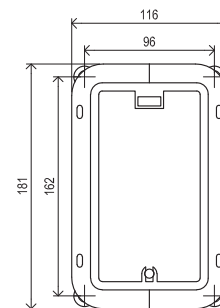

Order No.	Type	Design	Flow rate	Size of packaging (cm)	Gross weight (kg)
X070074	RB 071.50 Basic body for concealed faucets, R-Box Multi	-		20x12,5x11	1.77
X070075	CR 067.00CR.O3.RB071 Thermostatic concealed faucet, 3-way w/o body	chrome	16/17/17	29x18x17	2.4