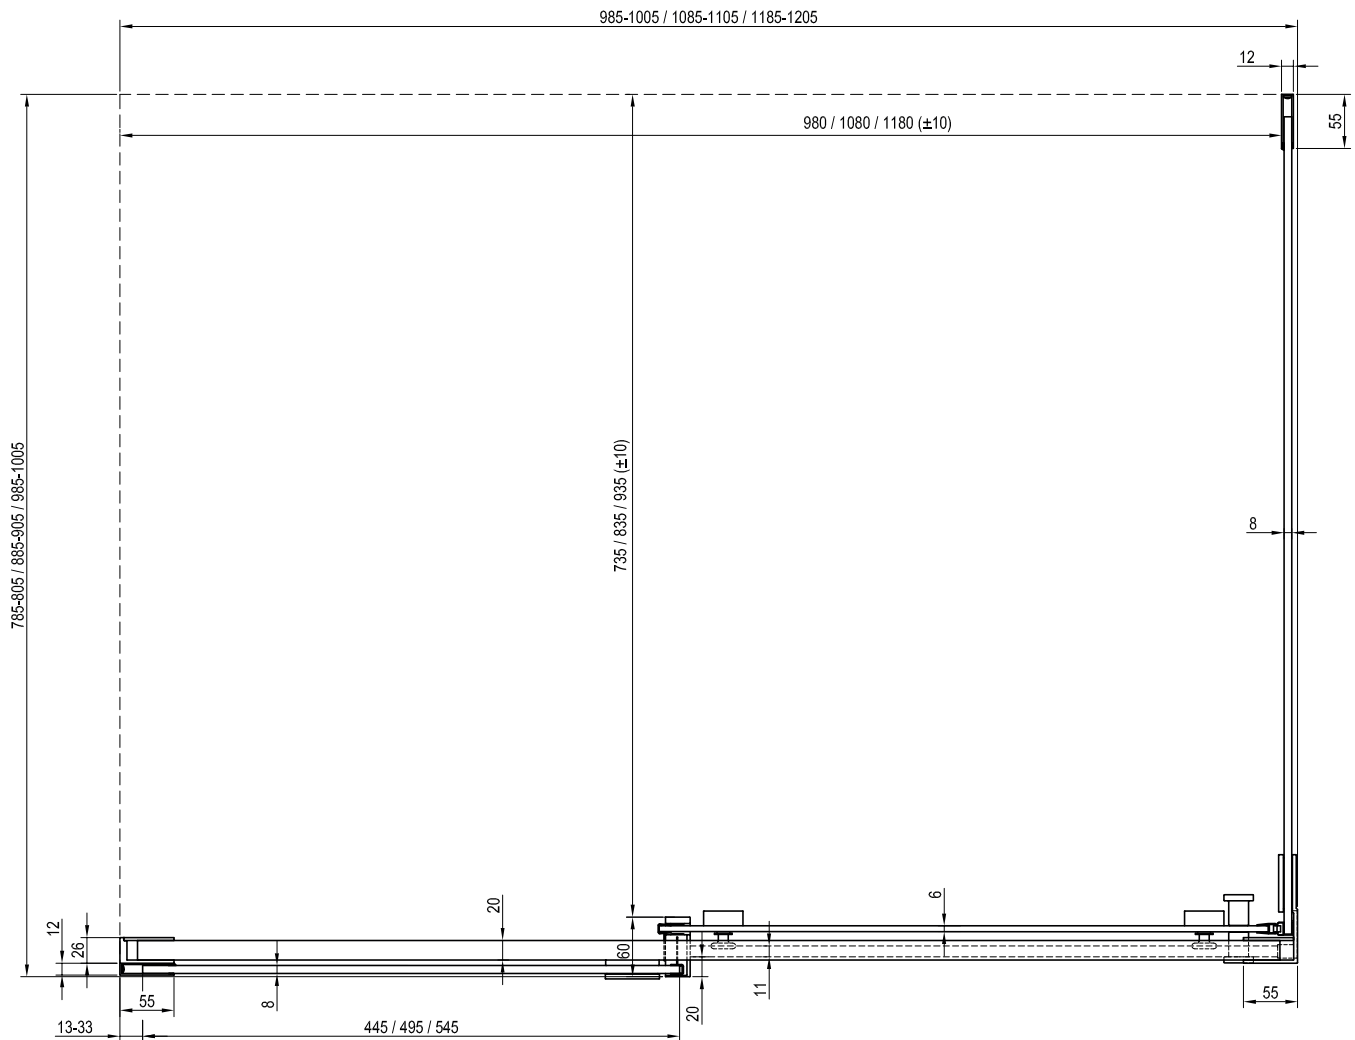

MSDPS Structural preparation

Type	Mounting onto a tray * Recommended shower tray size (mm)	Floor mounting ** Recommended size of inclined area (mm)
MSDPS - 100/80 L/R	1000 x 800	980 x 735
MSDPS - 100/100 L/R	1000 x 1000	980 x 935
MSDPS - 110/80 L/R	1100 x 800	1080 x 735
MSDPS - 120/80 L/R	1200 x 800	1180 x 735
MSDPS - 120/90 L/R	1200 x 900	1180 x 835

* The values listed in the table assume the tray is mounted in accordance with the RAVAK assembly manual

** The values in the table apply to the inside edge of the glass.