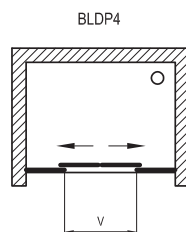

5-YEAR WARRANTY

GLASS THICKNESS

TILTING GLASS

GLASS PROTECTION ANTICALC

SILENT OPERATION

Blix BLDP4

Design

BRIGHT ALU SATIN WHITE

Standard panelling

TRANSPARENT GRAPE

Atypical panelling

GRAPHITE MATELLUX MATRIX

Height 1900 mm

Order No.	Type	Frame	Panelling	Product dimensions (mm)	Product dimensions in mm - installation with BLPS	Product dimensions in mm - installation with BLPS+BLPS	"V" entrance (mm)	Size of packaging (cm)	Gross weight (kg)
0YVK0100Z1	○ BLDP4 - 200	white	transparent	1970-2010	1970-1990	1970	893	69,5x11x201,5	69.27
0YVK0U00Z1	○ BLDP4 - 200	satin	transparent	1970-2010	1970-1990	1970	893	69,5x11x201,5	69.27
0YVK0C00Z1	○ BLDP4 - 200	bright alu	transparent	1970-2010	1970-1990	1970	893	69,5x11x201,5	69.27
0YVK0100ZG	○ BLDP4 - 200	white	grape	1970-2010	1970-1990	1970	893	69,5x11x201,5	69.27
0YVK0U00ZG	○ BLDP4 - 200	satin	grape	1970-2010	1970-1990	1970	893	69,5x11x201,5	69.27
0YVK0C00ZG	○ BLDP4 - 200	bright alu	grape	1970-2010	1970-1990	1970	893	69,5x11x201,5	69.27

○ 6 week delivery time.
Other products are delivered within 14 days as standard.