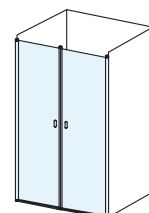

CSDL2

Shower doors > 86