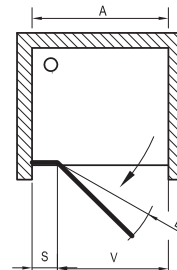

Brilliant BSD2

Design

Standard panelling

Atypical panelling

Height
1950 mm

Order No.	Type	Frame	Panelling	Dimensions (mm)				Size of packaging (cm)	Gross weight (kg)
				„A“	„B“	„S“	„V“		
OUL4AA00Z1	BSD2 - 80 L	-	transparent	790-805	554	218	529	54x4x193	31.07
D01000A084	○ B SET	chrome	-					9x12x28	3.2
OUP4AA00Z1	BSD2 - 80 P	-	transparent	790-805	554	218	529	55x4x193	31.07
D01000A083	○ B SET	chrome	-					9x12x28	3.2
OUL7AA00Z1	BSD2 - 90 L	-	transparent	890-905	554	318	529	55x4x193	35.33
D01000A084	○ B SET	chrome	-					9x12x28	3.2
OUP7AA00Z1	BSD2 - 90 P	-	transparent	890-905	554	318	529	55x4x193	35.33
D01000A083	○ B SET	chrome	-					9x12x28	3.2
OULAAA00Z1	BSD2 - 100 L	-	transparent	990-1005	654	318	629	56x4x193	38.45
D01000A086	■ B SET	chrome	-					9x12x28	3.92
OUPAAA00Z1	BSD2 - 100 P	-	transparent	990-1005	654	318	629	56x4x193	38.45
D01000A085	■ B SET	chrome	-					9x12x62	3.92

Products are delivered within 14 days as standard.
For a complete product, it is necessary to order a glass pane pack separately and a B SET separately.

○ B SET BSD2-L/R 80/90 =

■ B SET BSD2-L/R 100 =