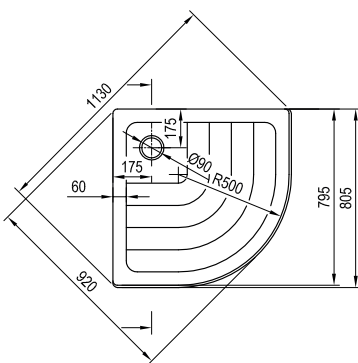

Ronda

Order No.	Type	Size of packaging (cm)	Gross weight (kg)
A214001220	Shower tray RONDA 80 LA	81x4x81	8.75
A204001320	Shower tray RONDA 80 EX	81x19x81	5.18
A204001120	Shower tray RONDA 80 PU	81x19x81	6.92
A217001220	Shower tray RONDA 90 LA	91x4x91	11
A207001320	Shower tray RONDA 90 EX	91x19x91	7.05
A207001120	Shower tray RONDA 90 PU	91x19x91	8.37
B2F0000001	Universal base 600 for shower tray 80 LA	60x11x5	2.58
B2F0000002	Universal base 650 for shower tray 90 LA	65x11x5	2.74
A000000004	Universal mounting kit for shower trays	8x5x125	0.66

Material: Acrylic (PMMA + ABS sandwich), Antibac® finish
Reinforcement: type LA – fibreglass; type EX, PU – polyurethane foam with glass fibres