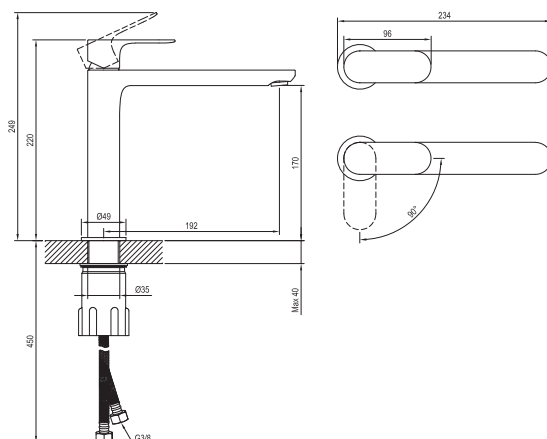

Order No.	Type	Design	Flow rate	Size of packaging (cm)	Gross weight (kg)
X070414	EL 014.01CR Washbasin faucet BeCool 220 mm, w/o pop-up waste	Chrome	5	41,3x23x7,4	1.77
X070415	EL 014.11WV Washbasin faucet BeCool 220 mm, w/o pop-up waste	White Velvet	5	41,3x23x7,4	1.77
X070417	EL 014.21BLM Washbasin faucet BeCool 220 mm, w/o pop-up waste	Black Matt	5	41,3x23x7,4	1.77
X070416	EL 014.21GB Washbasin faucet BeCool 220 mm, w/o pop-up waste	Graphite Brushed	5	41,3x23x7,4	1.77
X070418	EL 014.61RGB Washbasin faucet BeCool 220 mm, w/o pop-up waste	Rose Gold Brushed	5	41,3x23x7,4	1.77