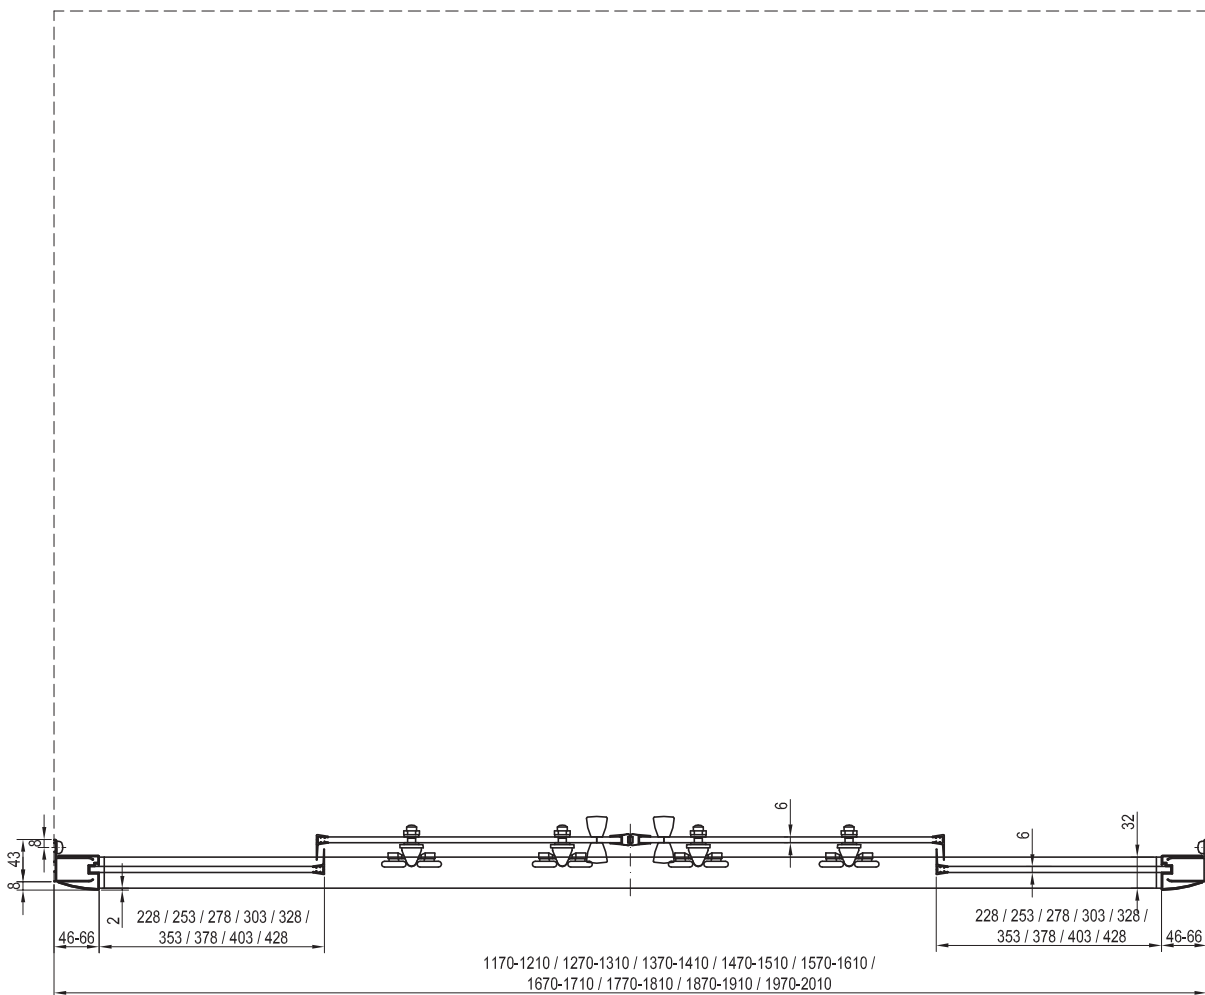

BLDP4 Structural preparation

Type	Mounting onto a tray * Recommended shower tray size (mm)	Floor mounting ** Recommended size of inclined area (mm)
BLDP2 100 + BLPS - 80	1000 x 800	955 x 745
BLDP2 100 + BLPS - 100	1000 x 1000	955 x 945
BLDP2 110 + BLPS - 80	1100 x 800	1055 x 745
BLDP2 120 + BLPS - 80	1200 x 800	1155 x 745
Other combinations	-	In accordance with technical drawings

* The values listed in the table assume the tray is mounted in accordance with the RAVAK assembly manual

** The values in the table apply to the inside edge of the glass.