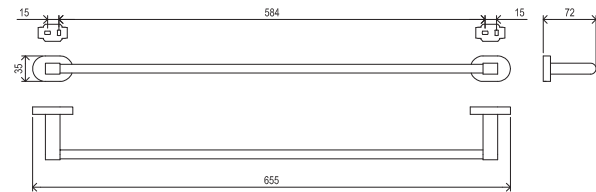

WARRANTY ON BATHROOM ACCESSORIES

RAVAK CLEANER CHROME

METAL DESIGN

CONCEPTS

Chrome

Order No.	Type	Design	Size of packaging (cm)	Gross weight (kg)
X07P190	CR 300.00CR Towel holder oval	chrome	23x15x9	0.46

Order No.	Type	Design	Size of packaging (cm)	Gross weight (kg)
X07P192	CR 310.00CR Towel bar	chrome	68x8x6,5	0.69