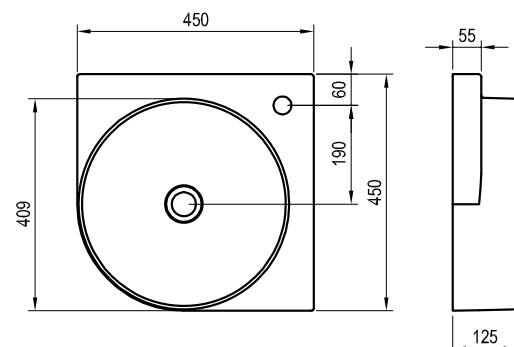

RAVAK Ceramic washbasins – thin-walled

Order No.	Type	Dimensions (mm)	Size of packaging (cm)	Gross weight (kg)
XJX01245000	Washbasin Yard 450 C ceramic, white	450x450x125	48x48x15	8.4
XJX01045000	Washbasin Yard 450 C ceramic, without hole, white	450x450x125	48x48x15	8.4
X01439	Washbasin waste plug fixed, chrome	Ø 68x104-119	7,5x7,5x14,5	0.31
X01695	Washbasin waste plug fixed ceramic, white	Ø 67x99	7,5x7,5x14,5	0.27
X01762	Washbasin waste plug fixed, black	Ø 68x104-119	7,5x7,5x14,5	0.36
X01371	Washbasin waste trap, chrome	Ø 50x140-240x360	15x7x36	0.77
X01747	Washbasin waste trap, black	Ø 50x140-240x360	15x7x36	0.88
X01612	Washbasin waste trap furniture	Ø 70x170-240x210-510	20x9x40	0.29