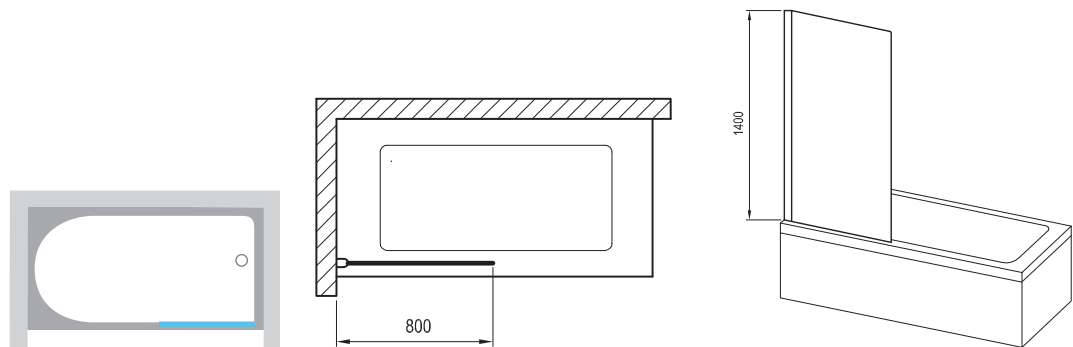

GLASS THICKNESS

L/R OPTION 180°

GLASS PROTECTION ANTICALC

PVS1

Design

BRIGHT ALU

SATIN

WHITE

BLACK

Standard panelling

TRANSPARENT

Atypical panelling

MATELUX

MATRIX

GRAPE

Height
1400 mm

Order No.	Type	Frame	Panelling	Product dimensions (mm)	Size of packaging (cm)	Gross weight (kg)
79840100Z1	PVS1 - 80	white	transparent	800	77x4x152	19.42
79840C00Z1	PVS1 - 80	bright alu	transparent	800	77x4x152	19.42
79840U00Z1	PVS1 - 80	satın	transparent	800	77x4x152	19.42
79840300Z1	PVS1 - 80	black	transparent	800	77x4x152	19.42

Products are delivered within 14 days as standard.