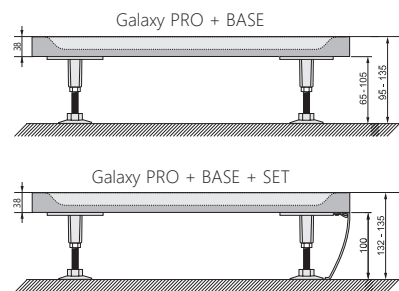

Perseus Pro 10°

Order No.	Type	Size of packaging (cm)	Gross weight (kg)
XA054401010	Shower tray PERSEUS PRO 10° 80	85x6x85	27.8
XA057701010	Shower tray PERSEUS PRO 10° 90	94x6x94	36.1
XA05AA01010	Shower tray PERSEUS PRO 10° 100	105x6x105	53
XA834001010	Panel PERSEUS PRO 80 SET	4x39x11	1.1
XA837001010	Panel PERSEUS PRO 90 SET	4x44x11	1.22
XA83A001010	Panel PERSEUS PRO 100 SET	4x50x11	1.36
XB2J000000N	Base GALAXY PRO	15x8x8	0.64
A000000004	Universal mounting kit for shower trays	8x5x125	0.66

Material: cast mixture of dolomite and resin
Production process: casting

Products are delivered within 14 days as standard. Shower trays Galaxy Pro 10° are supplied without base legs and without panel as standard. Base Galaxy Pro contains 5 legs and is the same for all types of Galaxy Pro 10° trays.