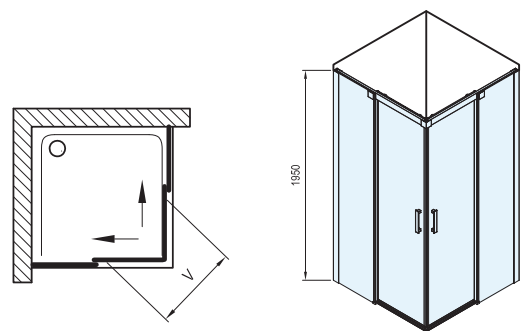

Matrix MSR4

Design

Standard panelling

Height
1950 mm

Order No.	Type	Frame	Panelling	Product dimensions (mm)	„V“ entrance (mm)	Size of packaging (cm)	Gross weight (kg)
1WV44100Z1	MSRV4 - 80	white	transparent	785-805x785-805	430	69,5x11x201,5	65.28
1WV44U00Z1	MSRV4 - 80	satin	transparent	785-805x785-805	430	69,5x11x201,5	65.28
1WV44C00Z1	MSRV4 - 80	bright alu	transparent	785-805x785-805	430	69,5x11x201,5	65.28
1WV77100Z1	MSRV4 - 90	white	transparent	885-905x885-905	500	69,5x11x201,5	72.13
1WV77U00Z1	MSRV4 - 90	satin	transparent	885-905x885-905	500	69,5x11x201,5	72.13
1WV77C00Z1	MSRV4 - 90	bright alu	transparent	885-905x885-905	500	69,5x11x201,5	72.13
1WVAA100Z1	MSRV4 - 100	white	transparent	985-1005x985-1005	570	69,5x11x201,5	78.92
1WVAAU00Z1	MSRV4 - 100	satin	transparent	985-1005x985-1005	570	69,5x11x201,5	78.92
1WVAAAC00Z1	MSRV4 - 100	bright alu	transparent	985-1005x985-1005	570	69,5x11x201,5	78.92

Products are delivered within 14 days as standard.