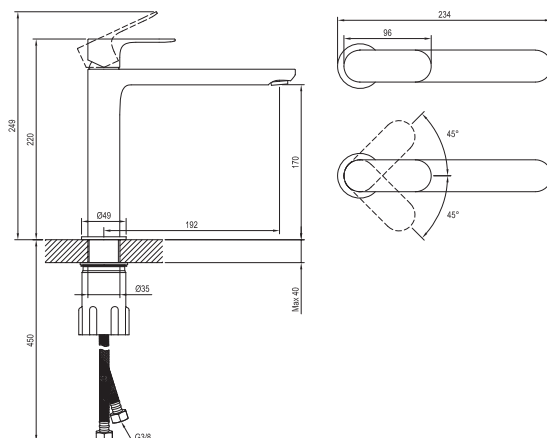

Order No.	Type	Design	Flow rate	Size of packaging (cm)	Gross weight (kg)
X070384	EL 014.00CR Washbasin faucet 220 mm, w/o pop-up waste	Chrome	5	41,3x23x7,4	1.77
X070385	EL 014.10WV Washbasin faucet 220 mm, w/o pop-up waste	White Velvet	5	41,3x23x7,4	1.77
X070387	EL 014.20BLM Washbasin faucet 220 mm, w/o pop-up waste	Black Matt	5	41,3x23x7,4	1.77
X070386	EL 014.20GB Washbasin faucet 220 mm, w/o pop-up waste	Graphite Brushed	5	41,3x23x7,4	1.77
X070388	EL 014.60RGB Washbasin faucet 220 mm, w/o pop-up waste	Rose Gold Brushed	5	41,3x23x7,4	1.77