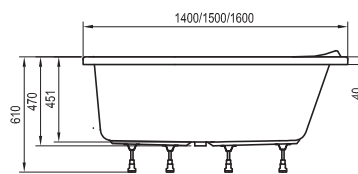

210l

VOLUME

23 kg

WEIGHT

CONCEPTS

L/R

L/R OPTION

10

10-YEAR WARRANTY

Rosa I

Bathtub colour

WHITE

Panel colour

WHITE

Order No.	BATHTUB	Dimensions (mm)	Size of packaging (cm)	Gross weight (kg)
CI01000000	Bathtub ROSA 140x105 L	1400x1050x470	143x107x50	23
CV01000000	Bathtub ROSA 140x105 R	1400x1050x470	143x107x50	23

Order No.	PANELS AND SUPPORTS	Dimensions (mm)	Size of packaging (cm)	Gross weight (kg)
CY55000000	Support for bathtub ROSA universal	---	88x11x5	4.42
CZH1000A00	Panel ROSA 140	1400x1050x565	3x49x59	6.23
B23000100N	Panelkit ROSA universal	---	72x11x5	3.25

Order No.	RECOMMENDED PRODUCTS	Dimensions (mm)	Size of packaging (cm)	Gross weight (kg)
X01377	Bathtub waste set 570 C-C R/R, chrome	---	14x8x38	0.72
X01440	Bathtub overflow filler 570 C-C S/R, chrome	---	15x11x39	0.83
7QLM0U00Y1	CVSK1 ROSA 140/150 L	---	84x5x156	25.68
76P70100Z1	VSK2 ROSA 140 R	---	46x8x153	13.23

140 cm
105 cm

Warranty: 10 years – The warranty is contingent on the buyer using original RAVAK supports (legs) intended for the given type of bathtub in accordance with the assembly manual! Products are delivered within 14 days as standard.