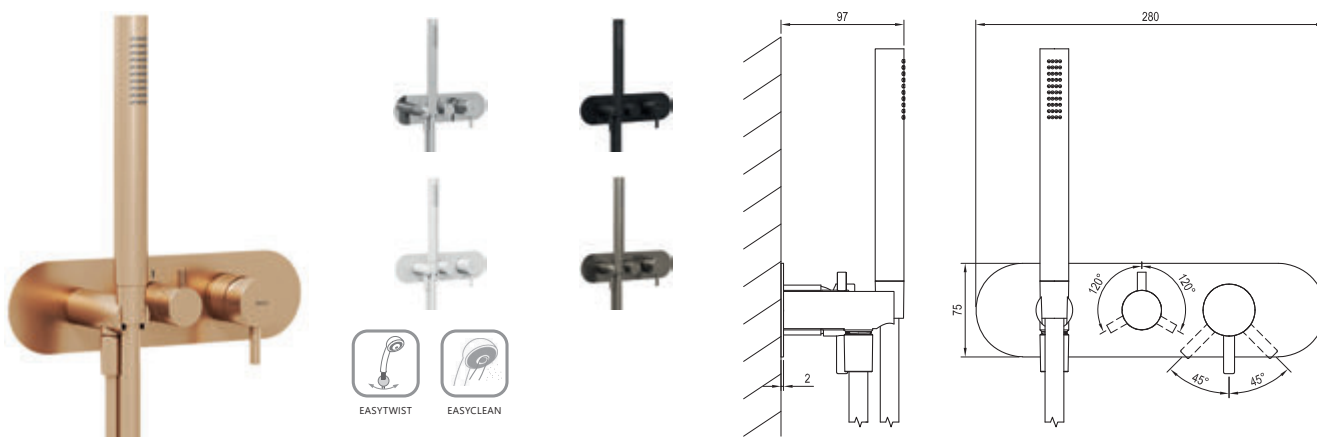

Order No.	Type	Design	Flow rate	Size of packaging (cm)	Gross weight (kg)
X070202	ES 068.00CR.O3.RB07D.+S Concealed faucet, 3-way w/o body, with set	Chrome	10/17/16	32x22,5x8	1.7
X070245	ES 068.10WV.O3.RB07D.+S Concealed faucet, 3-way w/o body, with set	White Velvet	10/17/16	32x22,5x8	1.7
X070282	ES 068.20BLM.O3.RB07D.+S Concealed faucet, 3-way w/o body, with set	Black Matt	10/17/16	32x22,5x8	1.7
X070319	ES 068.20GB.O3.RB07D.+S Concealed faucet, 3-way w/o body, with set	Graphite Brushed	10/17/16	32x22,5x8	1.7
X070356	ES 068.60RGB.O3.RB07D.+S Concealed faucet, 3-way w/o body, with set	Rose Gold Brushed	10/17/16	32x22,5x8	1.7
X070233	RB 07D.50 Basic body for concealed faucets, R-box Horizontal	-	-	25,7x11x11,5	1.85

Flow rate values ES 065.XX.O2.RB07D.+S: hand shower/outlet 2
Flow rate values ES 068.XX.O3.RB07D.+S: hand shower/outlet 2/outlet 3
Flow rate is given in l/min at a pressure of 0.3 MPa. Products are delivered within 14 days as standard.