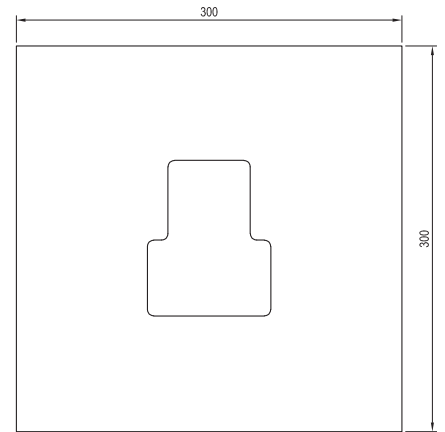

Order No.	Type	Design	Flow rate	Size of packaging (cm)	Gross weight (kg)
X070234	RB 07E.50 Basic body for concealed faucets, R-box Vertical O2	-		14,2x14x11,7	1.4
X070208	ES 065.00CR.O2.RB07E Concealed faucet, 2-way w/o body	Chrome	12/12	26x15x7,5	0.8
X070251	ES 065.10WV.O2.RB07E Concealed faucet, 2-way w/o body	White Velvet	12/12	26x15x7,5	0.8
X070288	ES 065.20BLM.O2.RB07E Concealed faucet, 2-way w/o body	Black Matt	12/12	26x15x7,5	0.8
X070325	ES 065.20GB.O2.RB07E Concealed faucet, 2-way w/o body	Graphite Brushed	12/12	26x15x7,5	0.8
X070362	ES 065.60RGB.O2.RB07E Concealed faucet, 2-way w/o body	Rose Gold Brushed	12/12	26x15x7,5	0.8
X070221	EL 065.00CR.O2.RB07E Concealed faucet, 2-way w/o body	Chrome	12/12	26x15x8	0.86
X070264	EL 065.10WV.O2.RB07E Concealed faucet, 2-way w/o body	White Velvet	12/12	26x15x8	0.86
X070301	EL 065.20BLM.O2.RB07E Concealed faucet, 2-way w/o body	Black Matt	12/12	26x15x8	0.86
X070338	EL 065.20GB.O2.RB07E Concealed faucet, 2-way w/o body	Graphite Brushed	12/12	26x15x8	0.86
X070375	EL 065.60RGB.O2.RB07E Concealed faucet, 2-way w/o body	Rose Gold Brushed	12/12	26x15x8	0.86