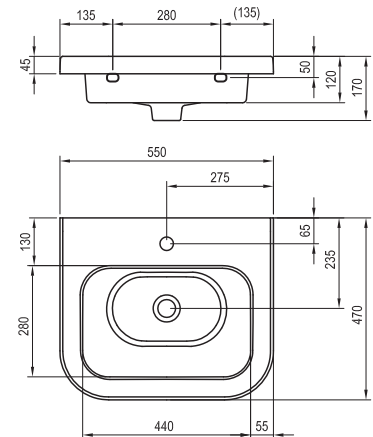

Detergents

→ 601

5

5-YEAR
WARRANTY

CONCEPTS

Chrome

Order No.	Type	Dimensions (mm)	Size of packaging (cm)	Gross weight (kg)
XJG01155000	Washbasin Chrome 550 ceramic, white	550x470x170	57x18x51	14.7
X01437	Washbasin waste plug Click-Clack low, chrome	Ø 62x77-92	7x7x11	0.27
X01373	Washbasin waste plug Click-Clack, chrome	Ø 62x104-119	7,5x7,5x14,5	0.35
X01748	Washbasin waste plug Click-Clack, black	Ø 62x104-119	7,5x7,5x14,5	0.35
X01612	Washbasin waste trap furniture	Ø 70x170-240x210-510	20x9x40	0.29
X01371	Washbasin waste trap, chrome	Ø 50x140-240x360	15x7x36	0.77
X01747	Washbasin waste trap, black	Ø 50x140-240x360	15x7x36	0.88