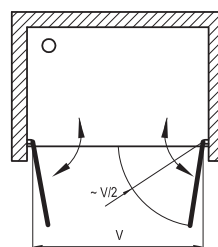

Extension profiles

Order No.	Type	Frame	Product dimensions (mm)	Size of packaging (cm)	Gross weight (kg)
E778801119470	CNPS	white	53x30x1947	3,5x55x195	1.23
E778801C19470	CNPS	bright alu	53x30x1947	3,5x55x195	1.23
E778801U19470	CNPS	satin	53x30x1947	3,5x55x195	1.23