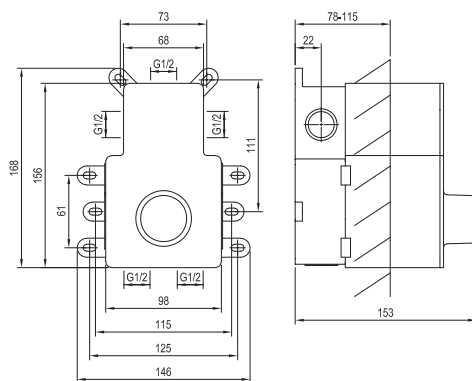

Order No.	Type	Design	Flow rate	Size of packaging (cm)	Gross weight (kg)
X070232	RB 07C.50 Basic body for thermostatic concealed faucets, R-box Termo	-		15,7x17x15,7	2,67
X070206	ES 063.00CR.O2.RB07C Thermostatic concealed faucet, 2-way w/o body	Chrome	22/22	26x15x7,5	1
X070249	ES 063.10WV.O2.RB07C Thermostatic concealed faucet, 2-way w/o body	White Velvet	22/22	26x15x7,5	1
X070286	ES 063.20BLM.O2.RB07C Thermostatic concealed faucet, 2-way w/o body	Black Matt	22/22	26x15x7,5	1
X070323	ES 063.20GB.O2.RB07C Thermostatic concealed faucet, 2-way w/o body	Graphite Brushed	22/22	26x15x7,5	1
X070360	ES 063.60RGB.O2.RB07C Thermostatic concealed faucet, 2-way w/o body	Rose Gold Brushed	22/22	26x15x7,5	1
X070209	ES 067.00CR.O3.RB07C Thermostatic concealed faucet, 3-way w/o body	Chrome	22/22/22	26x15x7,5	1
X070252	ES 067.10WV.O3.RB07C Thermostatic concealed faucet, 3-way w/o body	White Velvet	22/22/22	26x15x7,5	1
X070289	ES 067.20BLM.O3.RB07C Thermostatic concealed faucet, 3-way w/o body	Black Matt	22/22/22	26x15x7,5	1
X070326	ES 067.20GB.O3.RB07C Thermostatic concealed faucet, 3-way w/o body	Graphite Brushed	22/22/22	26x15x7,5	1
X070363	ES 067.60RGB.O3.RB07C Thermostatic concealed faucet, 3-way w/o body	Rose Gold Brushed	22/22/22	26x15x7,5	1