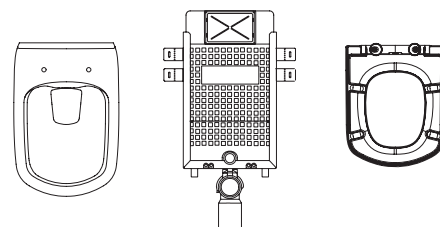

Classic toilets and accessories > 466