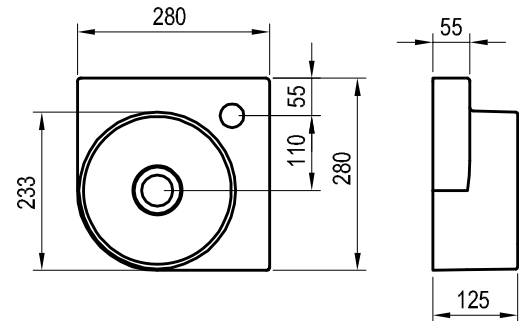

Order No.	Type	Dimensions (mm)	Size of packaging (cm)	Gross weight (kg)
XJX01228000	Small washbasin Yard 280 C ceramic, white	280x280x125	31x31x15	4.9
X01439	Washbasin waste plug fixed, chrome	Ø 68x104-119	7,5x7,5x14,5	0.31
X01695	Washbasin waste plug fixed ceramic, white	Ø 67x99	7,5x7,5x14,5	0.27
X01762	Washbasin waste plug fixed, black	Ø 68x104-119	7,5x7,5x14,5	0.36
X01371	Washbasin waste trap, chrome	Ø 50x140-240x360	15x7x36	0.77
X01747	Washbasin waste trap, black	Ø 50x140-240x360	15x7x36	0.88
X01612	Washbasin waste trap furniture	Ø 70x170-240x210-510	20x9x40	0.29