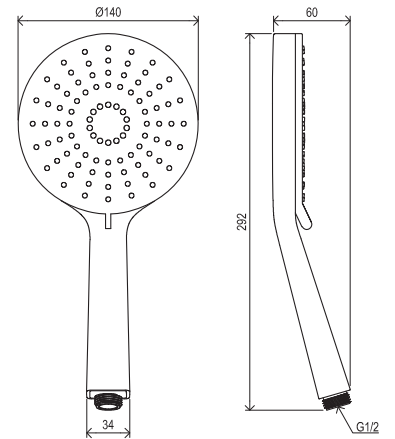

Order No.	Type	Design	Flow rate	Size of packaging (cm)	Gross weight (kg)
X07P344	961.00CR Hand shower Flat XXL, 3 functions, 140 mm	chrome	13/15/16	31x15x5	0.44