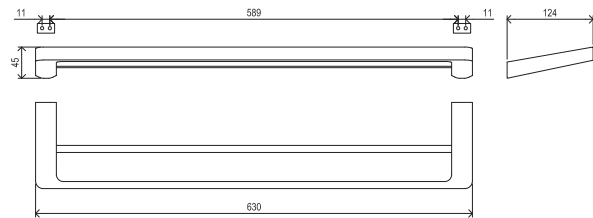

Order No.	Type	Design	Size of packaging (cm)	Gross weight (kg)
X07P325	TD 310.00CR Towel bar	chrome	8,5x4,5x64	0.72
X07P561	TD 310.20BL Towel bar	black	8,5x4,5x64	0.72