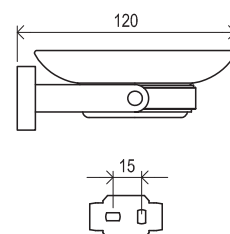

Order No.	Type	Design	Size of packaging (cm)	Gross weight (kg)
X07P187	CR 200.00CR Soap holder (glass)	chrome	15x13x9	0.58