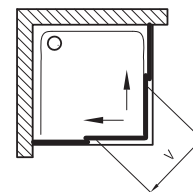

Products are delivered within 14 days as standard.

To complete your shower enclosure, it is necessary to always order at least 2 items from this product, which then make up the total price of the enclosure.

Order No.	Type	Frame	Product dimensions (mm)	Size of packaging (cm)	Gross weight (kg)
E77880111900B	BLNPS	white	23x26x1900	2x3x191	0.5
E778801C1900B	BLNPS	bright alu	23x26x1900	2x3x191	0.41
E778801U1900B	BLNPS	satin	23x26x1900	2x3x191	0.41

Assemble a product exactly as you need – online, with a visual preview in a bathroom at <https://atypical.ravak.com>
Delivery time of atypical products is 6-8 weeks.