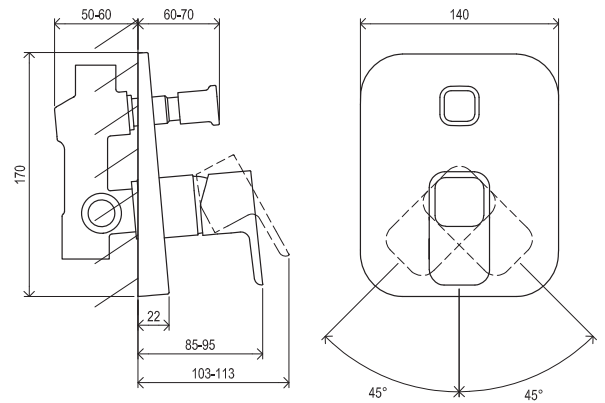

Order No.	Type	Design	Flow rate	Size of packaging (cm)	Gross weight (kg)
X070068	TD 061.00CR.O2 Concealed faucet, automat, 2-way with body	chrome	22/21	21,5x18,5x10	1.73