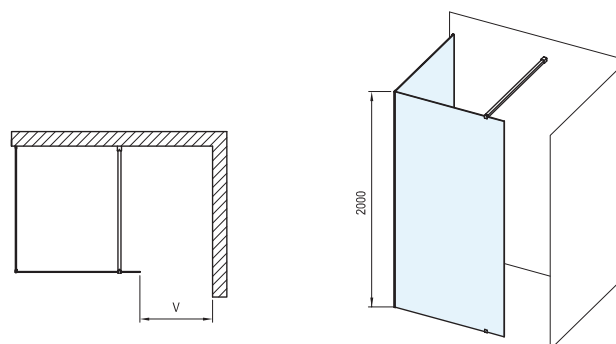

Walk-In Corner

Design

Standard panelling

Atypical panelling

Height
2000 mm

Order No.	Type	Frame	Panelling	Product dimensions (mm)	„V“ entrance (mm)	Size of packaging (cm)	Gross weight (kg)
GW1CD4300Z1	Walk-In Corner - 110/80	black	transparent	1100x800	800	115x16x205	89.5
GWD010003017	W SET - 80 Wall/Corner	black	-	---	800	110x7,4x5	1.19
GW1CD4C00Z1	Walk-In Corner - 110/80	bright alu	transparent	1100x800	800	115x16x205	89.5
GWD01000A093	W SET - 80 Wall/Corner	bright alu	-	---	800	110x7,4x5	1.19
GW1CG4300Z1	Walk-In Corner - 120/80	black	transparent	1200x800	800	125x16x205	93.5
GWD010003017	W SET - 80 Wall/Corner	black	-	---	800	110x7,4x5	1.19
GW1CG4C00Z1	Walk-In Corner - 120/80	bright alu	transparent	1200x800	800	125x16x205	93.5
GWD01000A093	W SET - 80 Wall/Corner	bright alu	-	---	800	110x7,4x5	1.19
GW1CG7300Z1	Walk-In Corner - 120/90	black	transparent	1200x900	900	125x16x205	97.5
GWD010003018	W SET - 90 Wall/Corner	black	-	---	900	120x7,4x5	1.24
GW1CG7C00Z1	Walk-In Corner - 120/90	bright alu	transparent	1200x900	900	125x16x205	97.5
GWD01000A094	W SET - 90 Wall/Corner	bright alu	-	---	900	120x7,4x5	1.24

Products are delivered within 14 days as standard.
For a complete product, it is necessary to order a Walk-In Corner glass pane pack separately and a W SET-Corner separately.