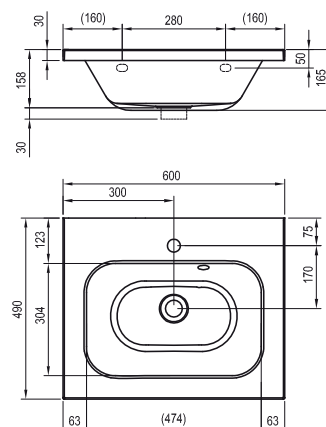

RAVAK Washbasins from cast marble and ceramic

Order No.	Type	Dimensions (mm)	Size of packaging (cm)	Gross weight (kg)
XJG01160000	Washbasin Chrome 600 with holes	600x490x188	62x19x54	16.5
XJG01170000	Washbasin Chrome 700 with holes	700x490x188	71x19x54	20
XJG01180000	Washbasin Chrome 800 with holes	800x490x188	81x19x54	23.2
X01437	Washbasin waste plug Click-Clack low, chrome	Ø 62x77-92	7x7x11	0.27
X01373	Washbasin waste plug Click-Clack, chrome	Ø 62x104-119	7,5x7,5x14,5	0.35
X01748	Washbasin waste plug Click-Clack, black	Ø 62x104-119	7,5x7,5x14,5	0.35
X01612	Washbasin waste trap furniture	Ø 70x170-240x210-510	20x9x40	0.29
X01371	Washbasin waste trap, chrome	Ø 50x140-240x360	15x7x36	0.77