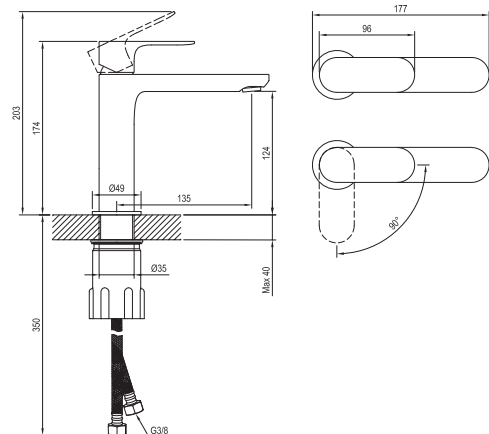

Order No.	Type	Design	Flow rate	Size of packaging (cm)	Gross weight (kg)
X070409	EL 012.01CR Washbasin faucet BeCool 170 mm, w/o pop-up waste	Chrome	5	35,3x23x7,4	1.35
X070410	EL 012.11WV Washbasin faucet BeCool 170 mm, w/o pop-up waste	White Velvet	5	35,3x23x7,4	1.35
X070411	EL 012.21BLM Washbasin faucet BeCool 170 mm, w/o pop-up waste	Black Matt	5	35,3x23x7,4	1.35
X070412	EL 012.21GB Washbasin faucet BeCool 170 mm, w/o pop-up waste	Graphite Brushed	5	35,3x23x7,4	1.35
X070413	EL 012.61RGB Washbasin faucet BeCool 170 mm, w/o pop-up waste	Rose Gold Brushed	5	35,3x23x7,4	1.35

Flow rate is given in l/min at a pressure of 0.3 MPa. Products are delivered within 14 days as standard.