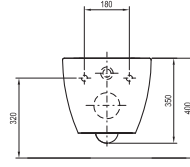

Bidet → 470

Faucets → 518

Hand basin → 379

Extras → 590

Detergents → 601

Uni Chrome toilet

Order No.	Type	Dimensions (mm)	Size of packaging (cm)	Gross weight (kg)
X01535	WC Uni Chrome RimOff, white	360x510x350	40x40x53	26
X01794	WC Uni Chrome RimOff, black	360x510x350	40x40x53	26