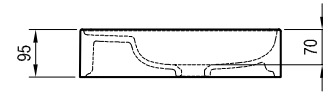

5

5-YEAR
WARRANTY

Veda Slim

Order No.	Type	Dimensions (mm)	Size of packaging (cm)	Gross weight (kg)
XJX01240000	Small washbasin VEDA Slim 400 ceramic, white	400x220x95	42x24x11	4.6
X01439	Washbasin waste plug fixed, chrome	Ø 68x104-119	7,5x7,5x14,5	0.31
X01695	Washbasin waste plug fixed ceramic, white	Ø 67x99	7,5x7,5x14,5	0.27
X01762	Washbasin waste plug fixed, black	Ø 68x104-119	7,5x7,5x14,5	0.36
X01436	Washbasin waste trap U tubular, chrome	Ø 45x160-190x360	4x12x34	0.35