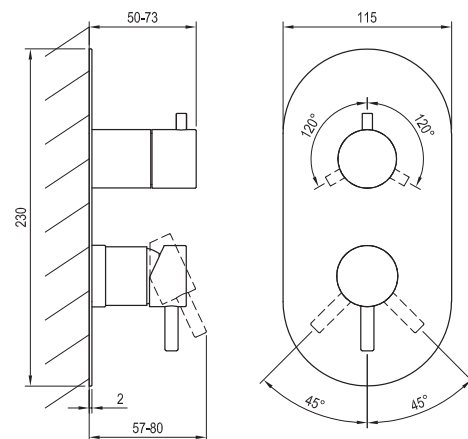

Order No.	Type	Design	Flow rate	Size of packaging (cm)	Gross weight (kg)
X070203	ES 068.00CR.O3.RB07F Concealed faucet, 3-way w/o body	Chrome	22/22/22	26x15x7,5	1
X070246	ES 068.10WV.O3.RB07F Concealed faucet, 3-way w/o body	White Velvet	22/22/22	26x15x7,5	1
X070283	ES 068.20BLM.O3.RB07F Concealed faucet, 3-way w/o body	Black Matt	22/22/22	26x15x7,5	1
X070320	ES 068.20GB.O3.RB07F Concealed faucet, 3-way w/o body	Graphite Brushed	22/22/22	26x15x7,5	1
X070357	ES 068.60RGB.O3.RB07F Concealed faucet, 3-way w/o body	Rose Gold Brushed	22/22/22	26x15x7,5	1
X070235	RB 07F.50 Basic body for concealed faucets, R-box Vertical O2/O3	-		15,7x17x15,7	2.77

Flow rate values ES 065.XX.O2.RB07E: outlet 1/outlet 2
Flow rate values ES 068.XX.O3.RB07F: outlet 1/outlet 2/outlet 3
Flow rate is given in l/min at a pressure of 0.3 MPa. Products are delivered within 14 days as standard.