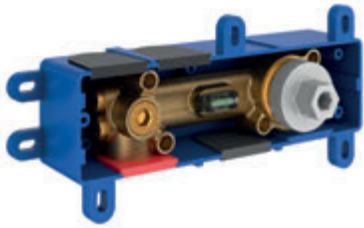

Order No.	Type	Design	Flow rate	Size of packaging (cm)	Gross weight (kg)
X070231	RB 07B.50 Basic body for washbasin concealed faucets, R-box Basin	-		25,7x11x11,5	1.2
X070198	ES 019.00CR.O1.RB07B Washbasin concealed faucet, w/o body	Chrome	5	32x22,5x8	0.93
X070241	ES 019.10WV.O1.RB07B Washbasin concealed faucet, w/o body	White Velvet	5	32x22,5x8	0.93
X070278	ES 019.20BLM.O1.RB07B Washbasin concealed faucet, w/o body	Black Matt	5	32x22,5x8	0.93
X070315	ES 019.20GB.O1.RB07B Washbasin concealed faucet, w/o body	Graphite Brushed	5	32x22,5x8	0.93
X070352	ES 019.60RGB.O1.RB07B Washbasin concealed faucet, w/o body	Rose Gold Brushed	5	32x22,5x8	0.93
X070212	EL 019.00CR.O1.RB07B Washbasin concealed faucet, w/o body	Chrome	5	32x22,5x8	1.69
X070255	EL 019.10WV.O1.RB07B Washbasin concealed faucet, w/o body	White Velvet	5	32x22,5x8	1.69
X070292	EL 019.20BLM.O1.RB07B Washbasin concealed faucet, w/o body	Black Matt	5	32x22,5x8	1.69
X070329	EL 019.20GB.O1.RB07B Washbasin concealed faucet, w/o body	Graphite Brushed	5	32x22,5x8	1.69
X070366	EL 019.60RGB.O1.RB07B Washbasin concealed faucet, w/o body	Rose Gold Brushed	5	32x22,5x8	1.69