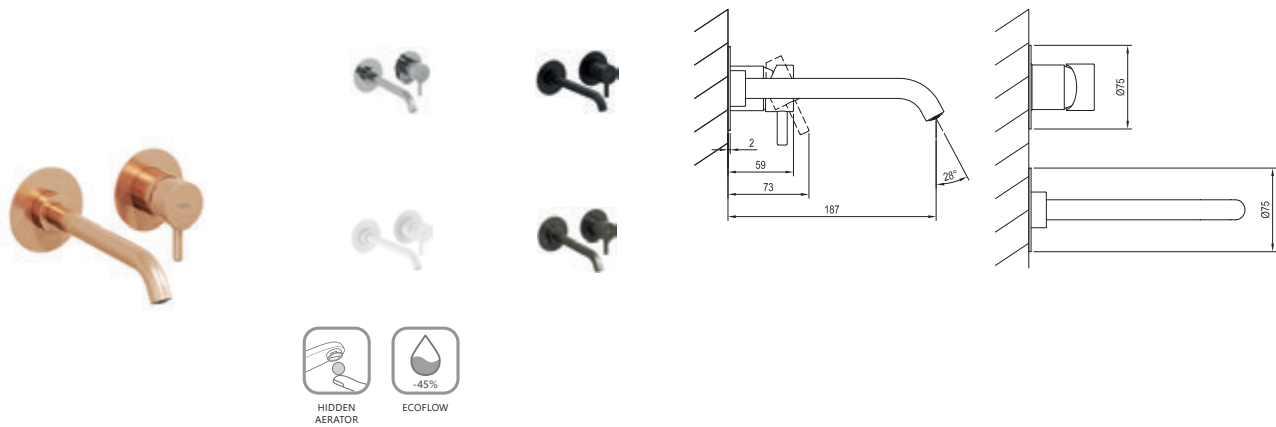

Order No.	Type	Design	Flow rate	Size of packaging (cm)	Gross weight (kg)
X070198	ES 019.00CR.O1.RB07B Washbasin concealed faucet, w/o body	Chrome	5	32x22,5x8	0.93
X070241	ES 019.10WV.O1.RB07B Washbasin concealed faucet, w/o body	White Velvet	5	32x22,5x8	0.93
X070278	ES 019.20BLM.O1.RB07B Washbasin concealed faucet, w/o body	Black Matt	5	32x22,5x8	0.93
X070315	ES 019.20GB.O1.RB07B Washbasin concealed faucet, w/o body	Graphite Brushed	5	32x22,5x8	0.93
X070352	ES 019.60RGB.O1.RB07B Washbasin concealed faucet, w/o body	Rose Gold Brushed	5	32x22,5x8	0.93
X070231	RB 07B.50 Basic body for washbasin concealed faucets, R-box Basin	-	-	25,7x11x11,5	1.2