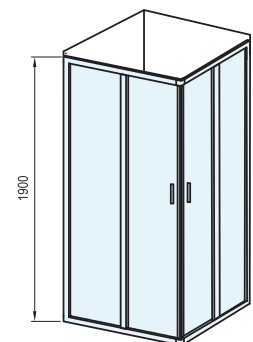

Products are delivered within 14 days as standard.

To complete your shower enclosure, it is necessary to always order at least 2 items from this product, which then make up the total price of the enclosure.

Order No.	Type	Frame	Product dimensions (mm)	Size of packaging (cm)	Gross weight (kg)
E77880111900B	BLNPS	white	23x26x1900	2x3x191	0.5
E778801C1900B	BLNPS	bright alu	23x26x1900	2x3x191	0.41
E778801U1900B	BLNPS	satin	23x26x1900	2x3x191	0.41

Assemble a product exactly as you need – online, with a visual preview in a bathroom at <https://atypical.ravak.com>
Delivery time of atypical products is 6-8 weeks.