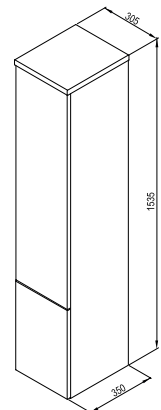

Order No.	Type	Dimensions (mm)	Size of packaging (cm)	Gross weight (kg)
X000001496	SB Rosa 300 II H, white/white	305x350x1535	34x39x157	26

Products are delivered within 14 days as standard.