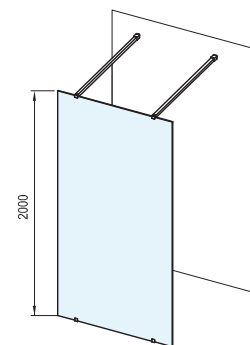

5-YEAR WARRANTY

GLASS PROTECTION ANTICALC

EASY MAINTENANCE

GLASS THICKNESS

Walk-In Free

Design

BRIGHT ALU

BLACK

Standard panelling

TRANSPARENT

Atypical panelling

GRAPHITE

MATELUX

MATRIX

Height
2000 mm

Order No.	Type	Frame	Panelling	Product dimensions (mm)	„V“ entrance (mm)	Size of packaging (cm)	Gross weight (kg)
GW9FG0C00Z1	Walk-In Free - 120	-	transparent	1200		125x8x205	57
GW9FJ0C00Z1	Walk-In Free - 130	-	transparent	1300		135x8x205	60.4
GW9FM0C00Z1	Walk-In Free - 140	-	transparent	1400		145x8x205	69
GW9FP0C00Z1	Walk-In Free - 150	-	transparent	1500		155x8x205	69.8
GW9FS0C00Z1	Walk-In Free - 160	-	transparent	1600		165x8x205	77
GWD01000A098	W SET - Uni Free/Wall	bright alu	-	---	max. 1200	6x10x125	1.46
GWD010003023	W SET - Uni Free/Wall	black	-	---	max. 1200	6x10x125	1.45
GWD01000A096	W SET - 90 Free	bright alu	-	---	900	120x7,4x5	1.72
GWD010003020	W SET - 90 Free	black	-	---	900	120x7,4x5	1.72
GWD01000A097	W SET - 100 Free	bright alu	-	---	1000	130x7,4x5	1.85
GWD010003021	W SET - 100 Free	black	-	---	1000	130x7,4x5	1.85

Products are delivered within 14 days as standard.

For a complete product, it is necessary to order a Walk-In Free glass pane pack separately and a W SET separately.