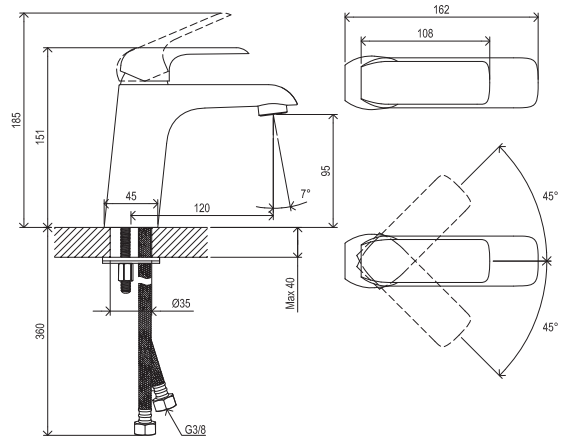

5

5-YEAR WARRANTY ON FAUCETS

SOFT MOVE

RAVAK CLEANER CHROME

Flat

Order No.	Type	Design	Flow rate	Size of packaging (cm)	Gross weight (kg)
X070118	FL 014.00CR Washbasin faucet 151 mm, w/o pop-up waste	chrome	12	28x20x7,5	1.51
X070173	FL 014.20BL Washbasin faucet 151 mm, w/o pop-up waste	black	12	28x20x7,5	1.51