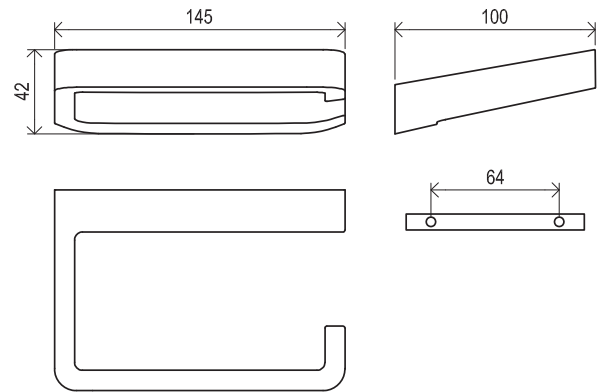

Products are delivered within 14 days as standard.

5

5-YEAR WARRANTY

Zn

METAL DESIGN

CONCEPTS

10°

Order No.	Type	Design	Size of packaging (cm)	Gross weight (kg)
X07P329	TD 400.00CR Toilet paper holder	chrome	11x4,5x16	0.53
X07P565	TD 400.20BL Toilet paper holder	black	11x4,5x16	0.53