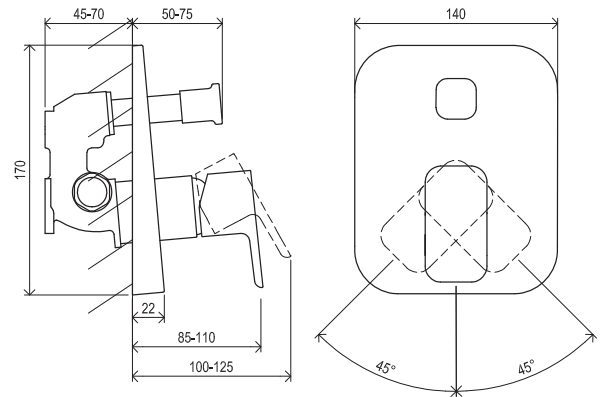

Order No.	Type	Design	Flow rate	Size of packaging (cm)	Gross weight (kg)
X070136	TD F 065.00CR.O2.RB070 Concealed faucet, automat, 2-way w/o body	chrome	21/21	21,5x18,5x10	1.86
X070158	TD F 065.20BL.O2.RB070 Concealed faucet, automat, 2-way w/o body	black	21/21	21,5x18,5x10	1.86
X070052	RB 070.50 R-box for 065.00, 066.00	-		16x12x12	1.19

Flow rate values: TD F 061 top/bottom outlet Flow rate values: TD F 065 top/bottom outlet
Flow rate is given in l/min at a pressure of 0.3 MPa. Products are delivered within 14 days as standard.