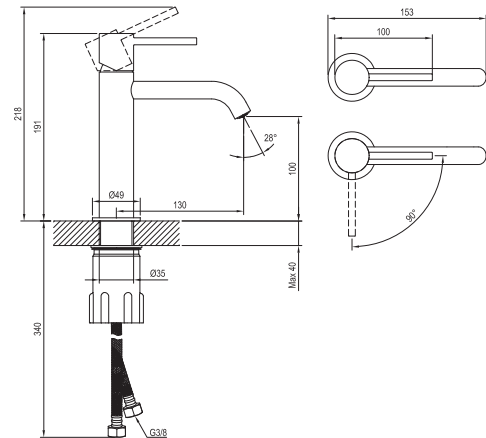

Order No.	Type	Design	Flow rate	Size of packaging (cm)	Gross weight (kg)
X070394	ES 012.01CR Washbasin faucet BeCool 190 mm, w/o pop-up waste	Chrome	5	35,3x23x7,4	1.13
X070395	ES 012.11WV Washbasin faucet BeCool 190 mm, w/o pop-up waste	White Velvet	5	35,3x23x7,4	1.13
X070396	ES 012.21BLM Washbasin faucet BeCool 190 mm, w/o pop-up waste	Black Matt	5	35,3x23x7,4	1.13
X070397	ES 012.21GB Washbasin faucet BeCool 190 mm, w/o pop-up waste	Graphite Brushed	5	35,3x23x7,4	1.13
X070398	ES 012.61RGB Washbasin faucet BeCool 190 mm, w/o pop-up waste	Rose Gold Brushed	5	35,3x23x7,4	1.13

Flow rate is given in l/min at a pressure of 0.3 MPa. Products are delivered within 14 days as standard.