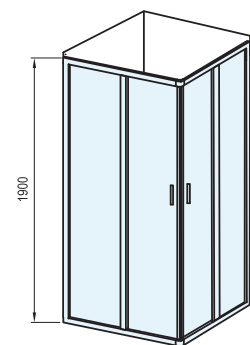

Height
1900 mm

Order No.	Type	Frame	Panelling	Product dimensions (mm)	„V“ entrance (mm)	Size of packaging (cm)	Gross weight (kg)
1LV40100Z1	BLRV2 - 80	white	transparent	780-800x780-800	435	69,5x11x201,5	54.58
1LV40100ZG	BLRV2 - 80	white	grape	780-800x780-800	435	69,5x11x201,5	54.58
1LV40C00Z1	BLRV2 - 80	bright alu	transparent	780-800x780-800	435	69,5x11x201,5	54.58
1LV40C00ZG	BLRV2 - 80	bright alu	grape	780-800x780-800	435	69,5x11x201,5	54.58
1LV40U00Z1	BLRV2 - 80	satin	transparent	780-800x780-800	435	69,5x11x201,5	54.58
1LV40U00ZG	BLRV2 - 80	satin	grape	780-800x780-800	435	69,5x11x201,5	54.58
1LV70100Z1	BLRV2 - 90	white	transparent	880-900x880-900	500	69,5x11x201,5	60.39
1LV70100ZG	BLRV2 - 90	white	grape	880-900x880-900	500	69,5x11x201,5	60.39
1LV70C00Z1	BLRV2 - 90	bright alu	transparent	880-900x880-900	500	69,5x11x201,5	60.39
1LV70C00ZG	BLRV2 - 90	bright alu	grape	880-900x880-900	500	69,5x11x201,5	60.39
1LV70U00Z1	BLRV2 - 90	satin	transparent	880-900x880-900	500	69,5x11x201,5	60.39
1LV70U00ZG	BLRV2 - 90	satin	grape	880-900x880-900	500	69,5x11x201,5	60.39

Products are delivered within 14 days as standard.

Extension profiles

Order No.	Type	Frame	Product dimensions (mm)	Size of packaging (cm)	Gross weight (kg)
E77880111900B	BLNPS	white	23x26x1900	2x3x191	0.5
E778801C1900B	BLNPS	bright alu	23x26x1900	2x3x191	0.41
E778801U1900B	BLNPS	satin	23x26x1900	2x3x191	0.41