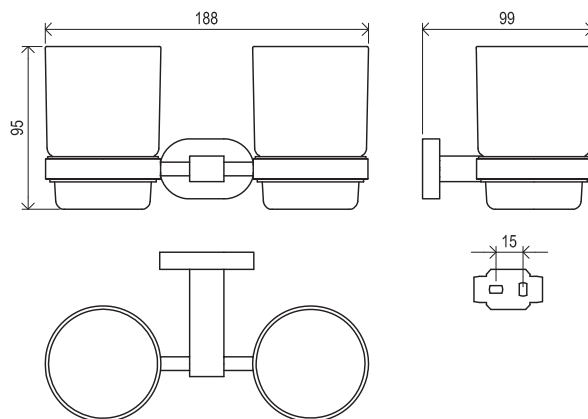

Order No.	Type	Design	Size of packaging (cm)	Gross weight (kg)
X07P189	CR 220.00CR Double cup holder (glass)	chrome	23x15x9	0.9