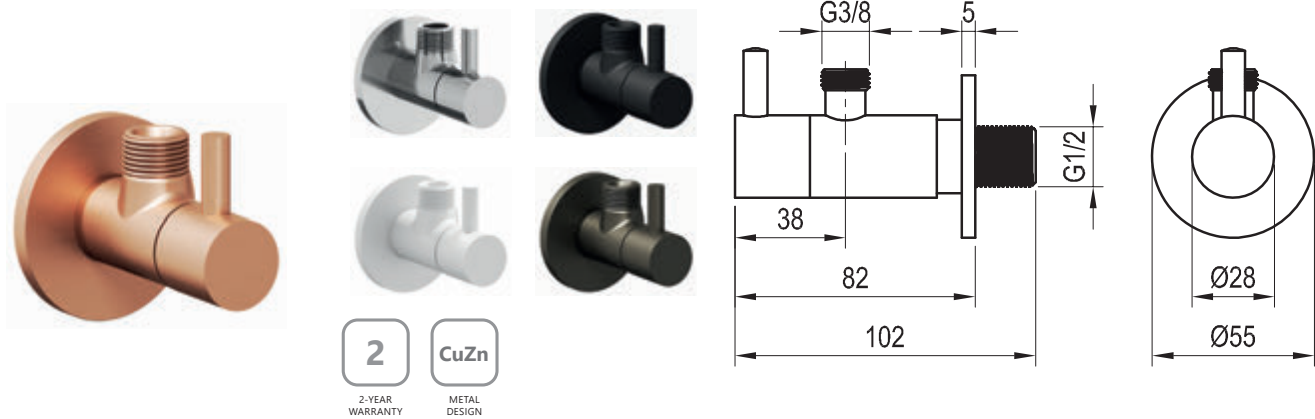

Order No.	Type	Size of packaging (cm)	Gross weight (kg)
X01827	Angle valve 1/2"x3/8" K, chrome	15x4,5x6,5	0.25
X01829	Angle valve 1/2"x3/8" K, white matt	15x4,5x6,5	0.25
X01828	Angle valve 1/2"x3/8" K, black matt	15x4,5x6,5	0.25
X01830	Angle valve 1/2"x3/8" K, Graphite Brushed	15x4,5x6,5	0.25
X01831	Angle valve 1/2"x3/8" K, Rose Gold Brushed	15x4,5x6,5	0.25