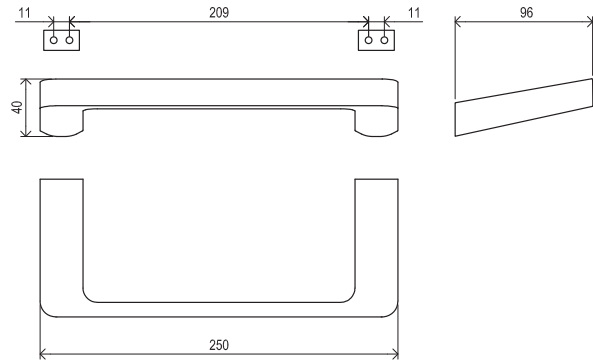

Products are delivered within 14 days as standard.

5-YEAR WARRANTY

METAL DESIGN

CONCEPTS

10°

Order No.	Type	Design	Size of packaging (cm)	Gross weight (kg)
X07P324	TD 300.00CR Towel bar	chrome	11x4,5x26	0.58
X07P560	TD 300.20BL Towel bar	black	11x4,5x26	0.58