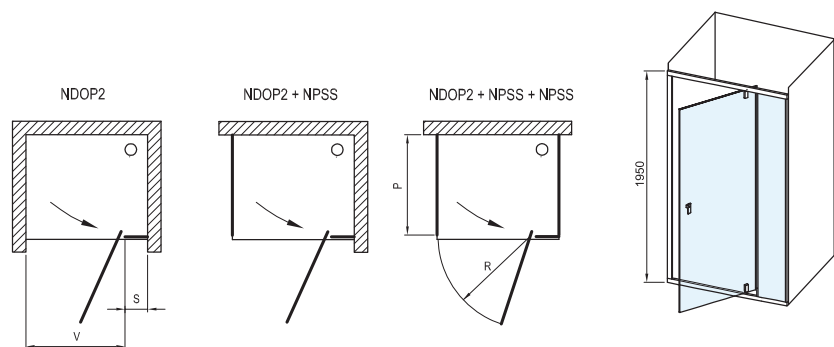

Extension profiles

Order No.	Type	Frame	Product dimensions (mm)	Size of packaging (cm)	Gross weight (kg)
E778802119500	NNPS	white	23x26x1950	2x3x196	0.6
E778802319500	NNPS	black	23x26x1950	2x3x196	0.6
E778802C19500	NNPS	bright alu	23x26x1950	2x3x196	0.6
E778802U19500	NNPS	satin	23x26x1950	2x3x196	0.6