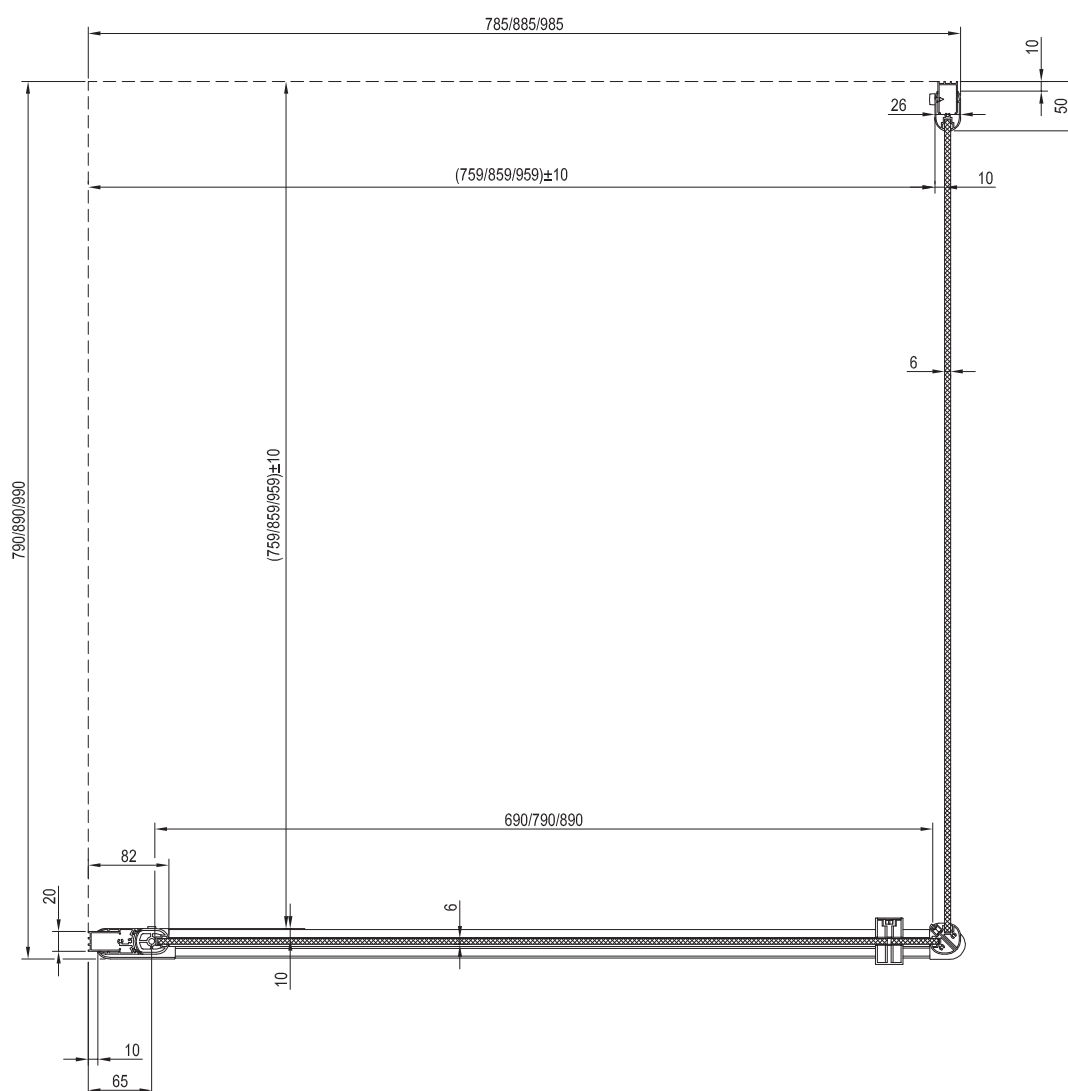

CRV1 + CPS Structural preparation

Type	Mounting onto a tray * Recommended shower tray size (mm)	Floor mounting ** Recommended size of inclined area (mm)
CRV1 - 80 + CPS - 80	800 x 800	760 x 760
CRV1 - 90 + CPS - 90	900 x 900	860 x 860
CRV1 - 100 + CPS - 100	1000 x 1000	960 x 960
CRV1 - 100 + CPS - 80	1000 x 800	960 x 760
Other combinations	-	In accordance with technical drawings

* The values listed in the table assume the tray is mounted in accordance with the RAVAK assembly manual

** The values in the table apply to the inside edge of the glass.