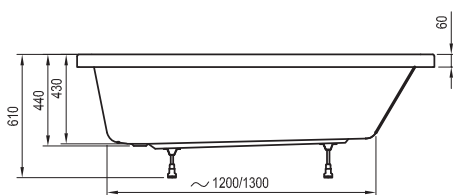

1801
2051

VOLUME

25 kg
28 kg

WEIGHT

CONCEPTS

L/R

L/R OPTION

10

10-YEAR
WARRANTY

10°

Bathtub colour

WHITE

Panel colour

WHITE

Order No.	BATHTUB	Dimensions (mm)	Size of packaging (cm)	Gross weight (kg)
C831000000	Bathtub 10° 160x95 L	1600x950x440	165x97x50	24.85
C841000000	Bathtub 10° 160x95 R	1600x950x440	165x97x50	24.85
C811000000	Bathtub 10° 170x100 L	1700x1000x440	175x97x50	27.54
C821000000	Bathtub 10° 170x100 R	1700x1000x440	175x97x50	27.54

Order No.	PANELS AND SUPPORTS	Dimensions (mm)	Size of packaging (cm)	Gross weight (kg)
CY81000000	Support for bathtub 10°, Chrome 160/170x105	---	88x11x5	4.22
CZ83100A00	Panel 10° 160 L	162x97x56	162x97x56	6.28
CZ84100A00	Panel 10° 160 R	162x97x56	162x97x56	6.28
CZ81100A00	Panel 10° 170 L	172x107x56	172x107x56	6.47
CZ82100A00	Panel 10° 170 R	172x107x56	172x107x56	6.47
B28100000N	Panelkit 10°, BeHappy II, Chrome 160/170x105	---	72x11x5	1.45

Order No.	RECOMMENDED PRODUCTS	Dimensions (mm)	Size of packaging (cm)	Gross weight (kg)
X01377	Bathtub waste set 570 C-C R/R, chrome	---	14x8x38	0.72
X01305	Bathtub waste set 570 B R/R, chrome	---	14x8x38	0.83
7QLA0C03Z1	10CVS2 - 100 L	1000	98x6x153	26.9
7QRA0C03Z1	10CVS2 - 100 R	1000	98x6x153	26.9

95 / 100 cm
160 / 170 cm

L

R

Warranty: 10 years – The warranty is contingent on the buyer using original RAVAK supports (legs) intended for the given type of bathtub in accordance with the assembly manual! Products are delivered within 14 days as standard.