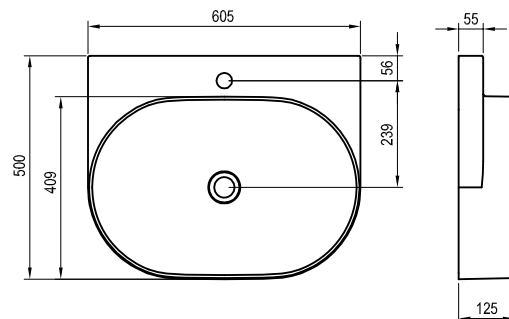

RAVAK Ceramic washbasins – thin-walled

Order No.	Type	Dimensions (mm)	Size of packaging (cm)	Gross weight (kg)
XJX01260002	Washbasin Yard 600 ceramic, white	605x500x125	64x53x15	12.9
XJX01060000	Washbasin Yard 600 ceramic, without hole, white	605x500x125	64x53x15	12.9
X01439	Washbasin waste plug fixed, chrome	Ø 68x104-119	7,5x7,5x14,5	0.31
X01695	Washbasin waste plug fixed ceramic, white	Ø 67x99	7,5x7,5x14,5	0.27
X01762	Washbasin waste plug fixed, black	Ø 68x104-119	7,5x7,5x14,5	0.36
X01371	Washbasin waste trap, chrome	Ø 50x140-240x360	15x7x36	0.77
X01747	Washbasin waste trap, black	Ø 50x140-240x360	15x7x36	0.88
X01612	Washbasin waste trap furniture	Ø 70x170-240x210-510	20x9x40	0.29