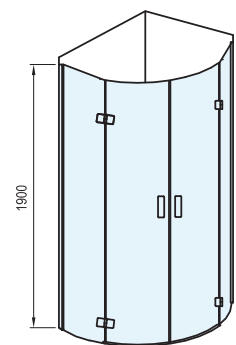

5-YEAR WARRANTY

LIFTING MECHANISM

GLASS PROTECTION ANTICALC

GLASS THICKNESS

SmartLine SMSKK4

Design

BRIGHT ALU

Standard panelling

TRANSPARENT

Height
1900 mm

Order No.	Type	Frame	Panelling	Dimensions (mm)				Size of packaging (cm)	Gross weight (kg)
				„A“	„B“	„S“	„V“		
3S244A00Y1	SMSKK4 - 80	bright alu/ chrome	transparent	785-800	441	228	761	47x20x201	51.3
3S277A00Y1	SMSKK4 - 90	bright alu/ chrome	transparent	885-900	441	328	761	47x20x201	56.8

Products are delivered within 14 days as standard.