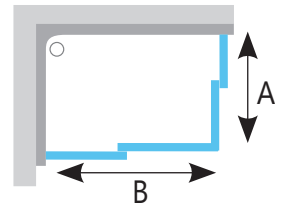

BLSRV2K + BLSRV2K Corner sliding four-piece shower enclosure