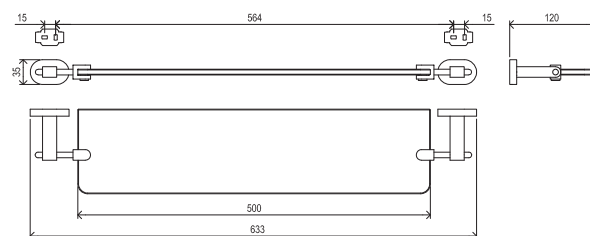

Order No.	Type	Design	Size of packaging (cm)	Gross weight (kg)
X07P194	CR 330.00CR Towel rack with holder	chrome	68x23x14	2.19