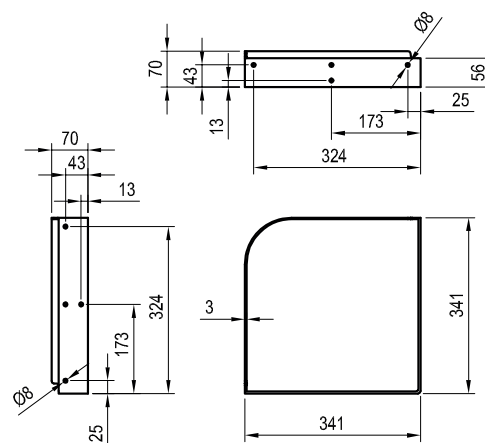

Order No.	Type	Dimensions (mm)	Size of packaging (cm)	Gross weight (kg)
X01785	Console Yard 450 C, stainless	341x341x70	36x36x9	2.5
X01775	Console Yard 450 C, white	341x341x70	36x36x9	1.6
X01780	Console Yard 450 C, black	341x341x70	36x36x9	2.5