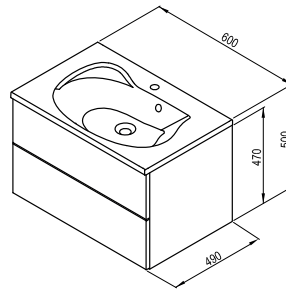

Order No.	Type	Dimensions (mm)	Size of packaging (cm)	Gross weight (kg)
X000001494	SD Rosa 600 II H, white/white	600x490x500	64x53x51	24
X000001495	SD Rosa 760 II H, white/white	760x490x500	80x54x54	27.5