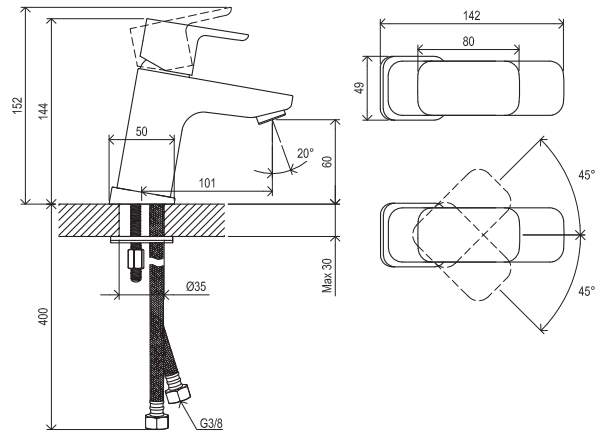

Order No.	Type	Design	Flow rate	Size of packaging (cm)	Gross weight (kg)
X070127	TD F 012.00CR Washbasin faucet 144 mm, w/o pop-up waste	chrome	5	28x18x7,5	1.52
X070148	TD F 012.20BL Washbasin faucet 144 mm, w/o pop-up waste	black	5	28x18x7,5	1.52