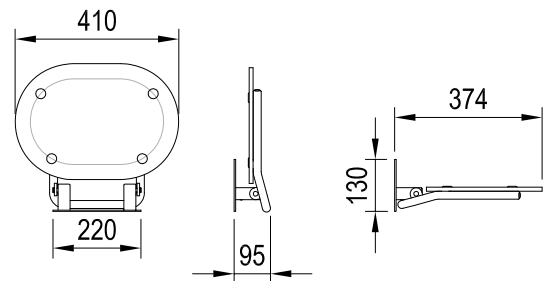

10

10-YEAR WARRANTY

kg **150**

LOAD CAPACITY

CAN BE FOLDED UP AGAINST THE WALL

CONCEPTS

Chrome

Order No.	Type	Design	Size of packaging (cm)	Gross weight (kg)
B8F000029	Shower seat CHROME CLEAR/stainless	translucent white with white oval	10x37x44	4.12