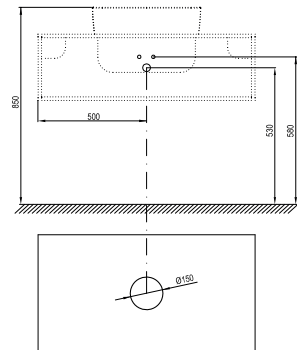

Order No.	Type	Dimensions (mm)	Size of packaging (cm)	Gross weight (kg)
X000001417	SD Step 1000, white/oak	1000x540x305	105x59x35	35.7
X000001418	SD Step 1000, white/walnut	1000x540x305	105x59x35	35.7
X000001429	SD Step 1000, white/white	1000x540x305	105x59x35	35.7

Building readiness of the mirror: Electrical supply in a minimum length of 50 cm with connection to an external switch. The power supply must be protected by a current protector with a residual current of 30 mA. Products are delivered within 14 days as standard.