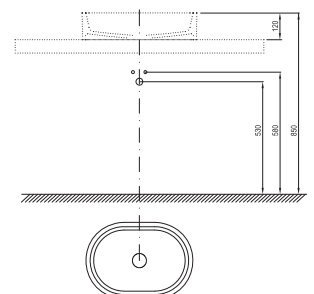

Order No.	Type	Dimensions (mm)	Size of packaging (cm)	Gross weight (kg)
X00000839	Countertop I 800, white	800x550x70	85x60x12	15
X00000840	Countertop I 1000, white	1000x550x70	105x60x12	17.5
X00000841	Countertop I 1200, white	1200x550x70	125x60x12	19
X00000842	Countertop I 800, oak	800x550x70	85x60x12	15
X00000843	Countertop I 1000, oak	1000x550x70	105x60x12	17.5
X00000844	Countertop I 1200, oak	1200x550x70	125x60x12	19
X00000845	Countertop I 800, walnut	800x550x70	85x60x12	15
X00000846	Countertop I 1000, walnut	1000x550x70	105x60x12	17.5
X00000847	Countertop I 1200, walnut	1200x550x70	125x60x12	19

Products are delivered within 14 days as standard.