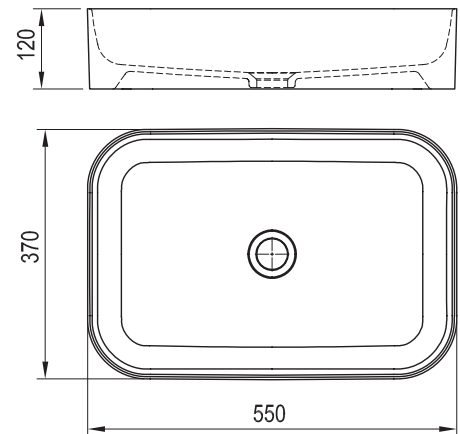

Order No.	Type	Dimensions (mm)	Size of packaging (cm)	Gross weight (kg)
XJX01155002	Washbasin Ceramic 550 R Slim ceramic, white	550x370x120	59x13x41	10.4
X01439	Washbasin waste plug fixed, chrome	Ø 68x104-119	7,5x7,5x14,5	0.31
X01695	Washbasin waste plug fixed ceramic, white	Ø 67x99	7,5x7,5x14,5	0.27
X01762	Washbasin waste plug fixed, black	Ø 68x104-119	7,5x7,5x14,5	0.36
X01371	Washbasin waste trap, chrome	Ø 50x140-240x360	15x7x36	0.77
X01747	Washbasin waste trap, black	Ø 50x140-240x360	15x7x36	0.88
X01612	Washbasin waste trap furniture	Ø 70x170-240x210-510	20x9x40	0.29