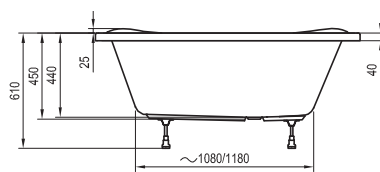

2351
2951
VOLUME

29 kg
34 kg
WEIGHT

10
10-YEAR
WARRANTY

Bathtub colour

WHITE

Panel colour

WHITE

Order No.	BATHTUB	Dimensions (mm)	Size of packaging (cm)	Gross weight (kg)
C651000000	Bathtub NEW DAY 140x140	1400x1400x475	141x141x50	28.95
C661000000	Bathtub NEW DAY 150x150	1500x1500x475	151x151x50	33.5

Order No.	PANELS AND SUPPORTS	Dimensions (mm)	Size of packaging (cm)	Gross weight (kg)
CY65000000	Support for bathtub NEW DAY, GENTIANA	88x11x5	88x11x5	6.37
CZF1000ANO	Panel NEW DAY, GENTIANA 140	5x55x58	5x55x58	6.98
CZG1000ANO	Panel NEW DAY, GENTIANA 150	5x59x58	5x59x58	7.06
B26500000N	Panelkit NEW DAY, GENTIANA	55x11x5	55x11x5	1.68

Order No.	RECOMMENDED PRODUCTS	Dimensions (mm)	Size of packaging (cm)	Gross weight (kg)
X01440	Bathtub overflow filler 570 C-C S/R, chrome	---	15x11x39	0.83
X01507	Bathtub waste set 570 B S/R, chrome	---	38x8,5x14,5	0.75
X01377	Bathtub waste set 570 C-C R/R, chrome	---	14x8x38	0.72
X01305	Bathtub waste set 570 B R/R, chrome	---	14x8x38	0.83

140 / 150 cm
140 / 150 cm

Warranty: 10 years – The warranty is contingent on the buyer using original RAVAK supports (legs) intended for the given type of bathtub in accordance with the assembly manual! Products are delivered within 14 days as standard.