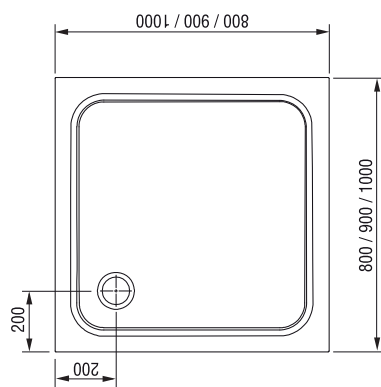

Perseus Pro Chrome

Order No.	Type	Size of packaging (cm)	Gross weight (kg)
XA044401010	Shower tray PERSEUS PRO CHROME 80	84x6x84	28.5
XA047701010	Shower tray PERSEUS PRO CHROME 90	95x6x95	36
XA04AA01010	Shower tray PERSEUS PRO CHROME 100	105x6x105	46.9
XA834001010	Panel PERSEUS PRO 80 SET	4x39x11	1.1
XA837001010	Panel PERSEUS PRO 90 SET	4x44x11	1.22
XA83A001010	Panel PERSEUS PRO 100 SET	4x50x11	1.36
XB2J000000N	Base GALAXY PRO	15x8x8	0.64
A00000004	Universal mounting kit for shower trays	8x5x125	0.66

Material: cast mixture of dolomite and resin
Production process: casting