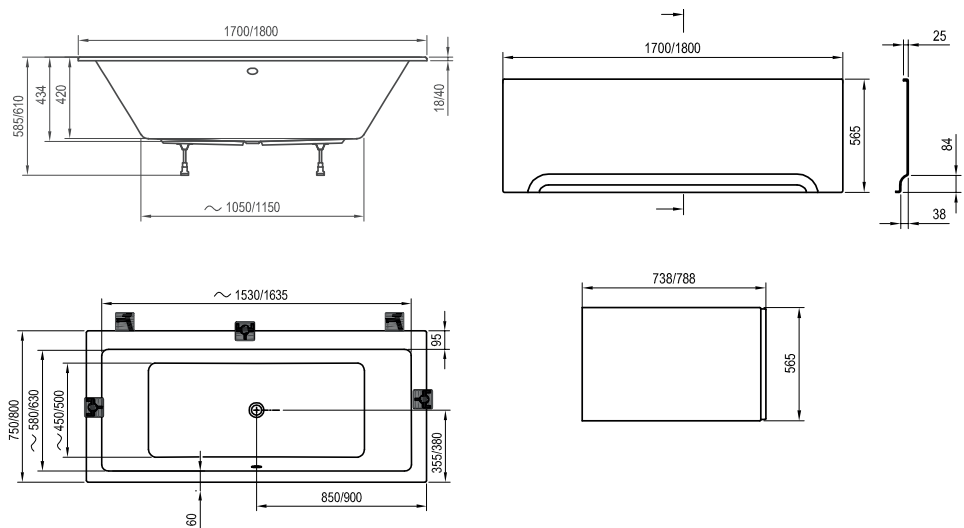

Formy 01 and Formy 01 Slim

Bathtub colour

WHITE

Panel colour

WHITE

Order No.	BATHTUB	Dimensions (mm)	Size of packaging (cm)	Gross weight (kg)
C691000000	Bathtub FORMY 01 170x75	175x77x50	175x77x50	23.66
C881000000	Bathtub FORMY 01 180x80	185x82x50	185x82x50	28.82
C691300000	Bathtub FORMY 01 Slim 170x75	175x77x50	175x77x50	21.56
C881300000	Bathtub FORMY 01 Slim 180x80	185x82x50	185x82x50	26.42

Order No.	PANELS AND SUPPORTS	Dimensions (mm)	Size of packaging (cm)	Gross weight (kg)
CY00030000	Support for bathtub 75 U	66x11x5	66x11x5	3.28
CY00040000	Support for bathtub 80 U	71x11x5	71x11x5	3.37
CZ001V0A00	Frontal panel U 170	171x3x59	171x3x59	4.73
CZ001Y0A00	Frontal panel U 180	180x3x59	180x3x59	5.16
CZ00130A00	Side panel U 75	75x3x59	75x3x59	2
CZ00140A00	Side panel U 80	80x3x59	80x3x59	2.1
B23600000N	Frontal panelkit U	51x11x5	51x11x5	1.24
X000001059	Frontal panel 180, white	186x63x5	186x63x5	17
X000001062	Side panel 80 L, white	86x63x5	86x63x5	8
X000001065	Side panel 80 R, white	86x63x5	86x63x5	8

Order No.	RECOMMENDED PRODUCTS	Dimensions (mm)	Size of packaging (cm)	Gross weight (kg)
X01505	Bathtub overflow filler 800 C-C S/R, chrome	---	38x9,5x21	0.86
X01506	Bathtub waste set 800 B S/R, chrome	---	38x8,5x14,5	0.82
7U840A00Z1	BVS1	800	69x4x152	26.09
D01000A070	B SET	---	9x12x28	1.55

75 / 80 cm
170 / 180 cm

Warranty: 10 years – The warranty is contingent on the buyer using original RAVAK supports (legs) intended for the given type of bathtub in accordance with the assembly manual! Products are delivered within 14 days as standard.