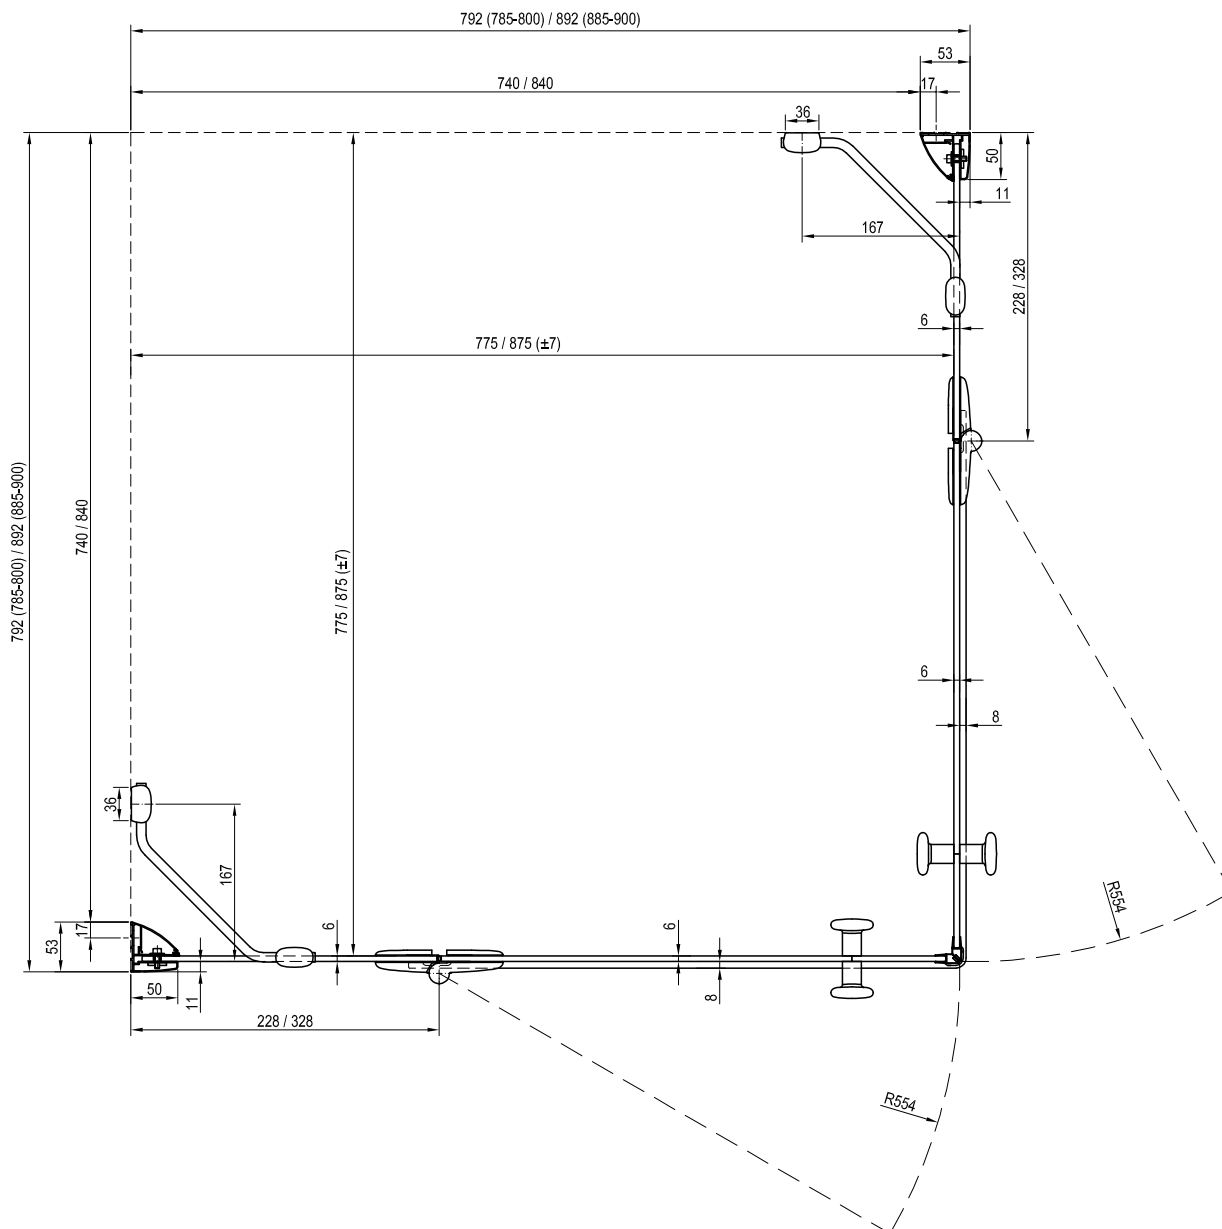

SMSRV4 Structural preparation

Type	Mounting onto a tray * Recommended shower tray size (mm)	Floor mounting ** Recommended size of inclined area (mm)
SMSRV4 - 80	800 x 800	775 x 775
SMSRV4 - 90	900 x 900	875 x 875

* The values listed in the table assume the tray is mounted in accordance with the RAVAK assembly manual

** The values in the table apply to the inside edge of the glass.