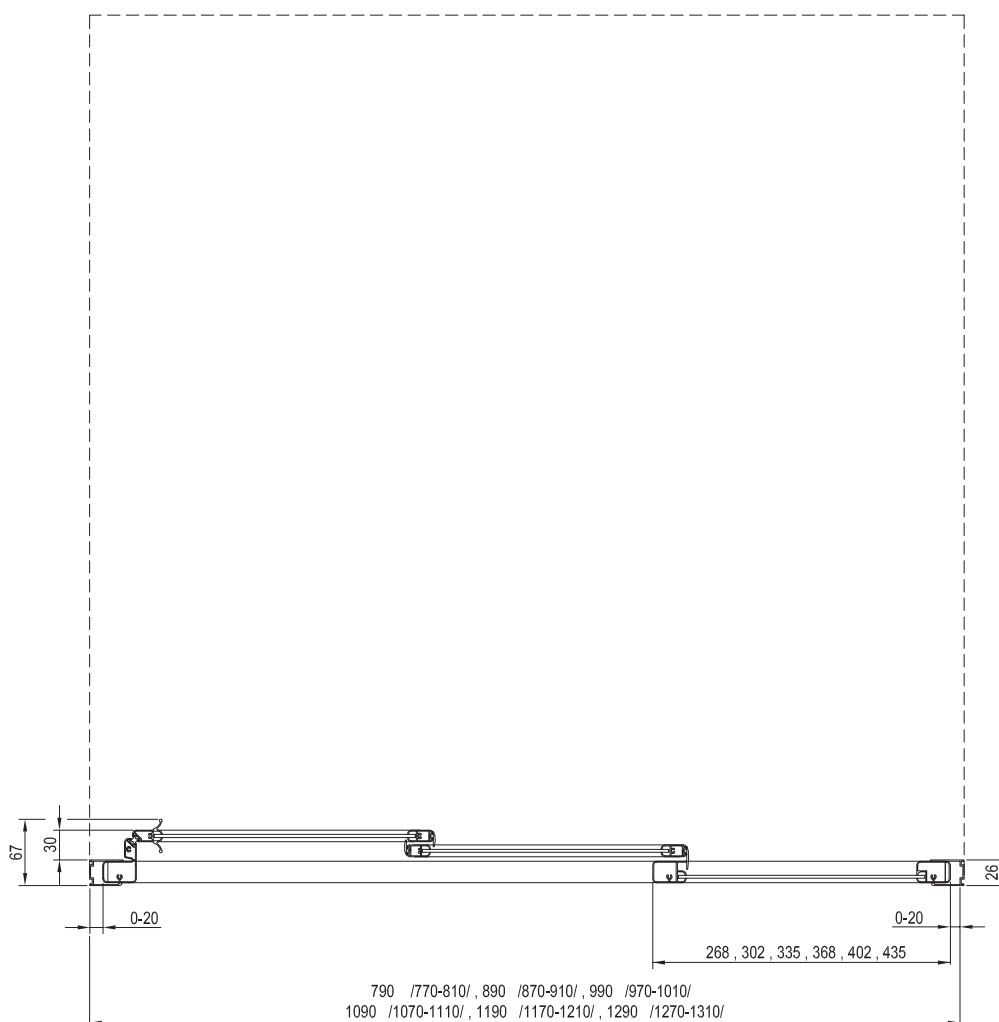

ASDP3 Structural preparation