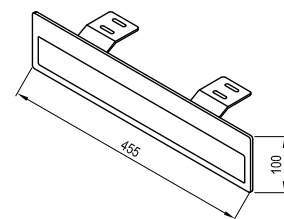

Products are delivered within 14 days as standard.

Order No.	Type	Dimensions (mm)	Size of packaging (cm)	Gross weight (kg)
X000001385	Handle Comfort, chrome	82x30x69	10x2,5x9	0.19

Order No.	Type	Dimensions (mm)	Size of packaging (cm)	Gross weight (kg)
X000001384	Towel holder Comfort, white	5x100x455	47x8,5x15	2