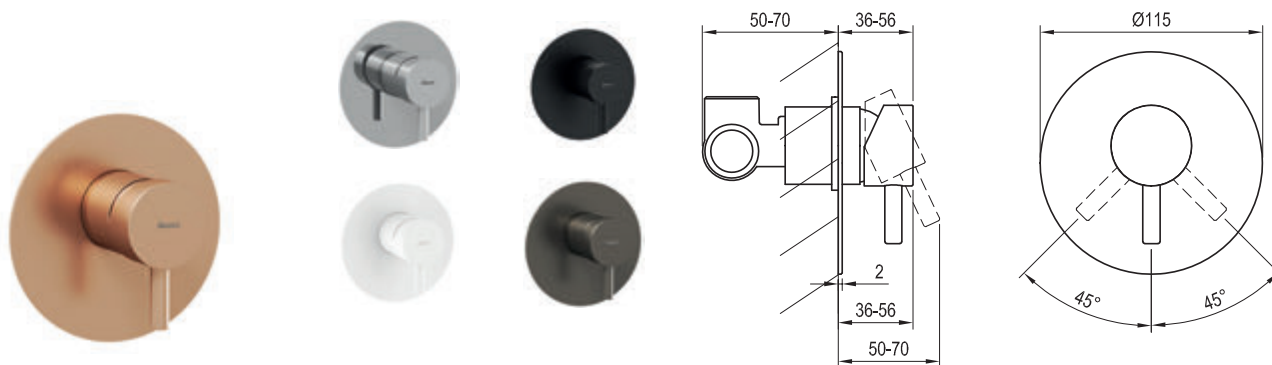

Order No.	Type	Design	Flow rate	Size of packaging (cm)	Gross weight (kg)
X070205	ES 062.00CR.O1 Concealed faucet, 1-way with body	Chrome	25	19,6x14,2x8,2	0.75
X070248	ES 062.10WV.O1 Concealed faucet, 1-way with body	White Velvet	25	19,6x14,2x8,2	0.75
X070285	ES 062.20BLM.O1 Concealed faucet, 1-way with body	Black Matt	25	19,6x14,2x8,2	0.75
X070322	ES 062.20GB.O1 Concealed faucet, 1-way with body	Graphite Brushed	25	19,6x14,2x8,2	0.75
X070359	ES 062.60RGB.O1 Concealed faucet, 1-way with body	Rose Gold Brushed	25	19,6x14,2x8,2	0.75

Flow rate values ES 061.XX.O2: outlet 1/outlet 2
Flow rate is given in l/min at a pressure of 0.3 MPa. Products are delivered within 14 days as standard.