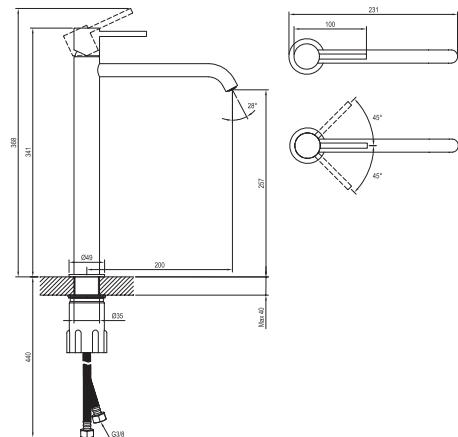

5

5-YEAR
WARRANTY
ON FAUCETS

Espirit

Order No.	Type	Design	Flow rate	Size of packaging (cm)	Gross weight (kg)
X070194	ES 015.00CR Washbasin faucet 340 mm, w/o pop-up waste	Chrome	5	41,3x23x7,4	1.75
X070237	ES 015.10WV Washbasin faucet 340 mm, w/o pop-up waste	White Velvet	5	41,3x23x7,4	1.75
X070274	ES 015.20BLM Washbasin faucet 340 mm, w/o pop-up waste	Black Matt	5	41,3x23x7,4	1.75
X070311	ES 015.20GB Washbasin faucet 340 mm, w/o pop-up waste	Graphite Brushed	5	41,3x23x7,4	1.75
X070348	ES 015.60RGB Washbasin faucet 340 mm, w/o pop-up waste	Rose Gold Brushed	5	41,3x23x7,4	1.75