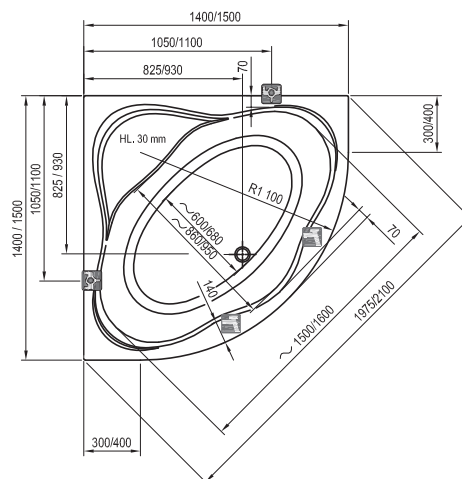

2351
2951
VOLUME

29 kg
34 kg
WEIGHT

10
10-YEAR
WARRANTY

Bathtub colour

WHITE

Panel colour

WHITE

Order No.	BATHTUB	Dimensions (mm)	Size of packaging (cm)	Gross weight (kg)
C651000000	Bathtub NEW DAY 140x140	1400x1400x475	141x141x50	28.95
C661000000	Bathtub NEW DAY 150x150	1500x1500x475	151x151x50	33.5

Order No.	PANELS AND SUPPORTS	Dimensions (mm)	Size of packaging (cm)	Gross weight (kg)
CY65000000	Support for bathtub NEW DAY, GENTIANA	88x11x5	88x11x5	6.37
CZF1000ANO	Panel NEW DAY, GENTIANA 140	5x55x58	5x55x58	6.98
CZG1000ANO	Panel NEW DAY, GENTIANA 150	5x59x58	5x59x58	7.06
B26500000N	Panelkit NEW DAY, GENTIANA	55x11x5	55x11x5	1.68

Order No.	RECOMMENDED PRODUCTS	Dimensions (mm)	Size of packaging (cm)	Gross weight (kg)
X01440	Bathtub overflow filler 570 C-C S/R, chrome	---	15x11x39	0.83
X01507	Bathtub waste set 570 B S/R, chrome	---	38x8,5x14,5	0.75
X01377	Bathtub waste set 570 C-C R/R, chrome	---	14x8x38	0.72
X01305	Bathtub waste set 570 B R/R, chrome	---	14x8x38	0.83

140 / 150 cm
140 / 150 cm

Warranty: 10 years – The warranty is contingent on the buyer using original RAVAK supports (legs) intended for the given type of bathtub in accordance with the assembly manual! Products are delivered within 14 days as standard.