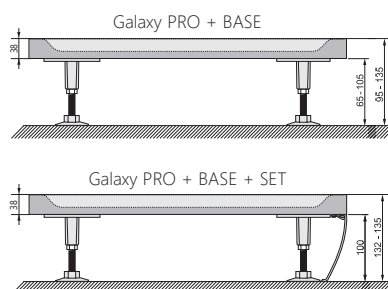

Perseus Pro Flat

Order No.	Type	Size of packaging (cm)	Gross weight (kg)
XA034411010	Shower tray PERSEUS PRO Flat 80	85x6x85	24.28
XA037711010	Shower tray PERSEUS PRO Flat 90	95x6x95	35.9
XA834001010	Panel PERSEUS PRO 80 SET	4x39x11	1.1
XA837001010	Panel PERSEUS PRO 90 SET	4x44x11	1.22
XB2J000000N	Base GALAXY PRO	15x8x8	0.64
A000000004	Universal mounting kit for shower trays	8x5x125	0.66

Material: cast mixture of dolomite and resin
Production process: casting