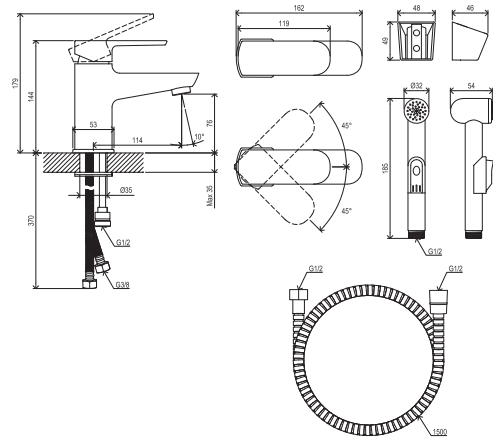

5

5-YEAR
WARRANTY
ON FAUCETS

EASYCLEAN

RAVAK
CLEANER
CHROME

CuZn

METAL
DESIGN

Bidet showers

Order No.	Type	Design	Flow rate	Size of packaging (cm)	Gross weight (kg)
X070165	BM 011.01CR Washbasin faucet 144 mm, with bidet shower	chrome	11/5	28x18x10,5	2.5