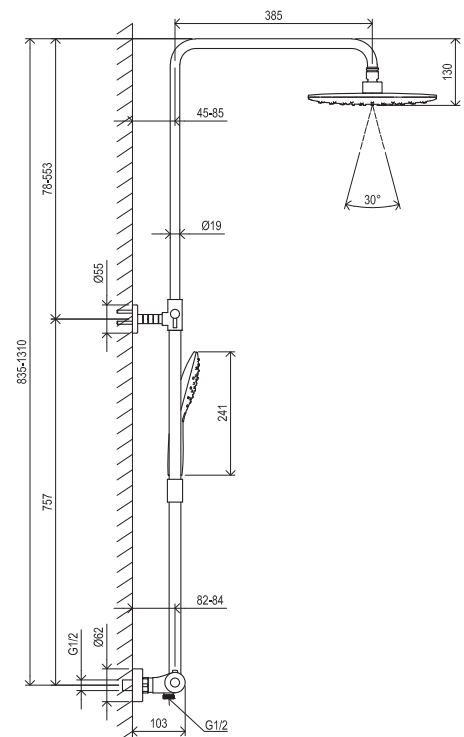

Order No.	Type	Design	Flow rate	Size of packaging (cm)	Gross weight (kg)
X070099	TE 093.00CR/WH Shower column thermo, adjustable, with set	chrome/white	14/11	104x45x9,5	5.81
X070164	TE 093.02CR Shower column thermo, adjustable, with set	chrome	14/11	104x45x9,5	5.81