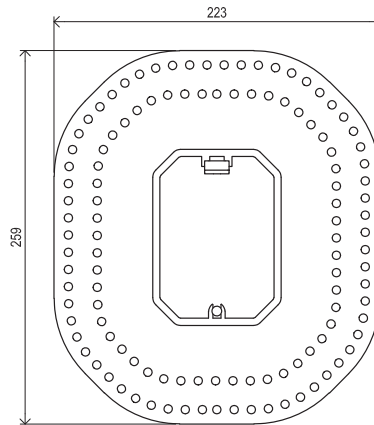

Order No.	Type	Design	Flow rate	Size of packaging (cm)	Gross weight (kg)
X070052	RB 070.50 R-box for 065.00, 066.00	-		16x12x12	1.19
X070136	TD F 065.00CR.O2.RB070 Concealed faucet, automat, 2-way w/o body	chrome	21/21	21,5x18,5x10	1.86
X070158	TD F 065.20BL.O2.RB070 Concealed faucet, automat, 2-way w/o body	black	21/21	21,5x18,5x10	1.86
X070137	TD F 066.00CR.O1.RB070 Concealed faucet, 1-way w/o body	chrome	22	21,5x18,5x10	1.59
X070159	TD F 066.20BL.O1.RB070 Concealed faucet, 1-way w/o body	black	22	21,5x18,5x10	1.59
X070070	TD 065.00CR.O2.RB070 Concealed faucet, automat, 2-way w/o body	chrome	21/21	21,5x18,5x10	1.86
X070071	TD 066.00CR.O1.RB070 Concealed faucet, 1-way w/o body	chrome	22	21,5x18,5x10	1.59
X070056	CR 065.00CR.O2.RB070 Concealed faucet, automat, 2-way w/o body	chrome	21/20	21x15,5x15	1.81
X070057	CR 066.00CR.O1.RB070 Concealed faucet, 1-way w/o body	chrome	21	21x15,5x15	1.51
X070088	CL 065.00CR.O2.RB070 Concealed faucet, automat, 2-way w/o body	chrome	20/20	21,5x18,5x10	1.83
X070089	CL 066.00CR.O1.RB070 Concealed faucet, 1-way w/o body	chrome	20	21,5x18,5x10	1.51