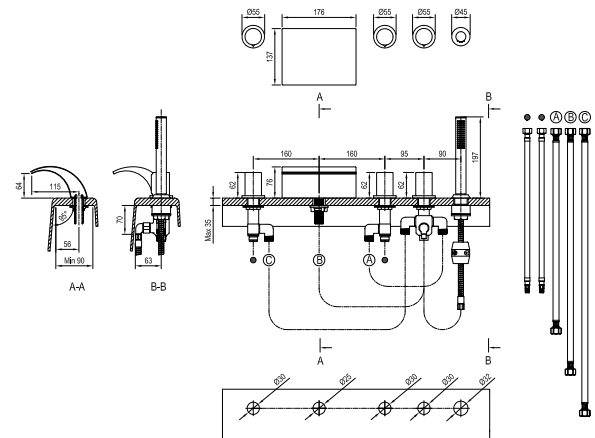

Order No.	Type	Design	Flow rate	Size of packaging (cm)	Gross weight (kg)
X070060	WF 025.00CR Bathtub edge faucet 5-hole, waterfall, with set	chrome	19/11	48,5x31x8,5	5.19

Flow rate values: bathtub/hand shower
Flow rate is given in l/min at a pressure of 0.3 MPa. Products are delivered within 14 days as standard.