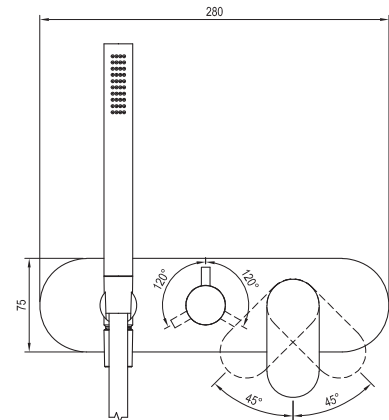

5

5-YEAR
WARRANTY
ON FAUCETS

SOFT MOVE

Eleganta

Order No.	Type	Design	Flow rate	Size of packaging (cm)	Gross weight (kg)
X070220	EL 065.00CR.O2.RB07D.+S Concealed faucet, 2-way w/o body, with set	Chrome	10/18	32x22,5x8	1.74
X070263	EL 065.10WV.O2.RB07D.+S Concealed faucet, 2-way w/o body, with set	White Velvet	10/18	32x22,5x8	1.74
X070300	EL 065.20BLM.O2.RB07D.+S Concealed faucet, 2-way w/o body, with set	Black Matt	10/18	32x22,5x8	1.74
X070337	EL 065.20GB.O2.RB07D.+S Concealed faucet, 2-way w/o body, with set	Graphite Brushed	10/18	32x22,5x8	1.74
X070374	EL 065.60RGB.O2.RB07D.+S Concealed faucet, 2-way w/o body, with set	Rose Gold Brushed	10/18	32x22,5x8	1.74
X070233	RB 07D.50 Basic body for concealed faucets, R-box Horizontal	-		25,7x11x11,5	1.85