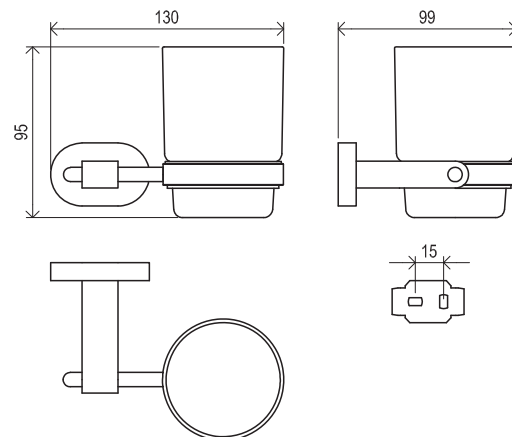

Order No.	Type	Design	Size of packaging (cm)	Gross weight (kg)
X07P188	CR 210.00CR Single cup holder (glass)	chrome	15x13x9	0.59