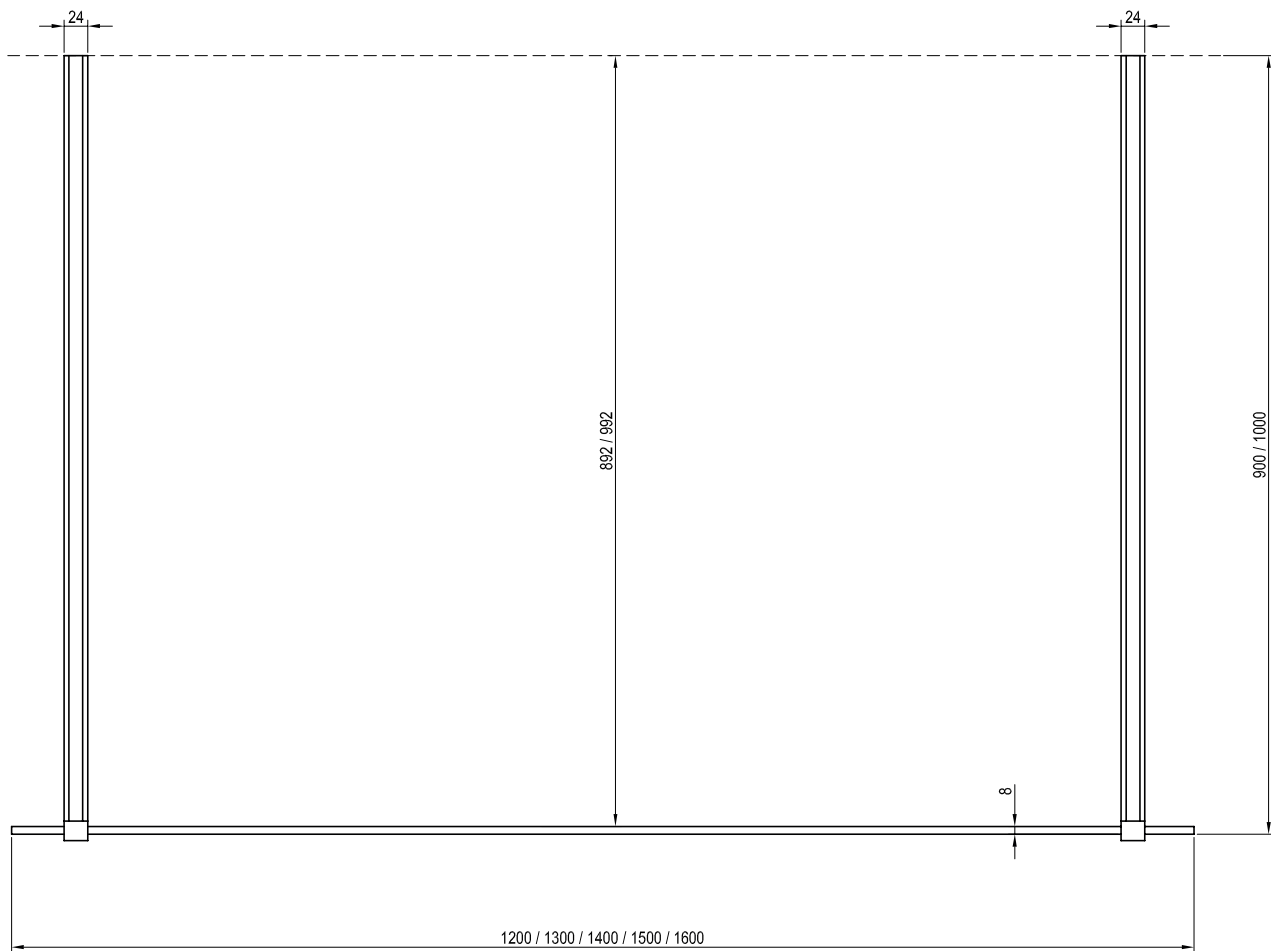

Walk-In Free

Structural preparation

Type	Mounting onto a tray * Recommended shower tray size (mm)	Floor mounting ** Recommended size of inclined area (mm)
Walk In Free - 120		In accordance with technical drawings
Walk In Free - 130	-	In accordance with technical drawings
Walk In Free - 140	-	In accordance with technical drawings
Walk In Free - 150	-	In accordance with technical drawings
Walk In Free - 160	-	In accordance with technical drawings

* The values listed in the table assume the tray is mounted in accordance with the RAVAK assembly manual

** The values in the table apply to the inside edge of the glass.