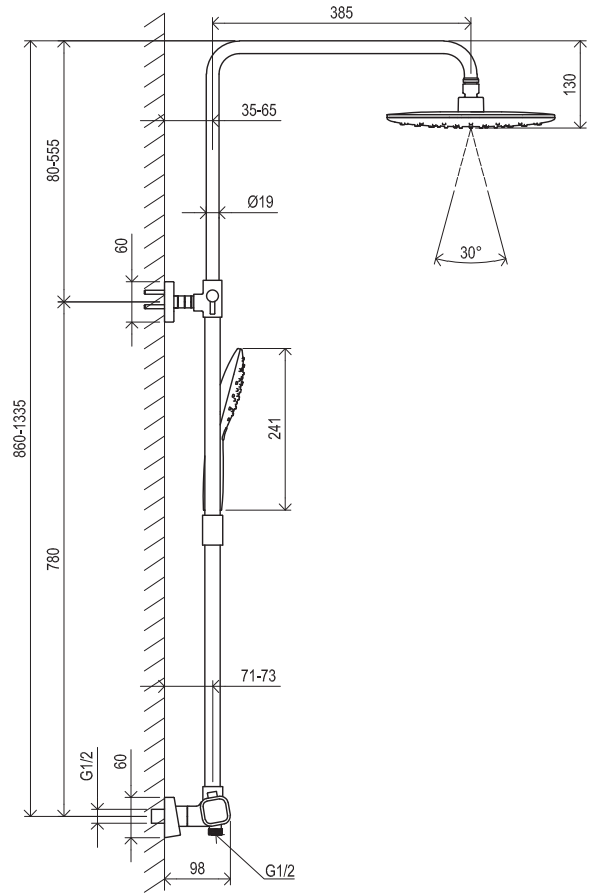

SOFT MOVE

RAVAK CLEANER CHROME

CONCEPTS

10°

Order No.	Type	Design	Flow rate	Size of packaging (cm)	Gross weight (kg)
X070071	TD 066.00CR.O1.RB070 Concealed faucet, 1-way w/o body	chrome	22	21,5x18,5x10	1.59
X070052	RB 070.50 R-box for 065.00, 066.00	-		16x12x12	1.19