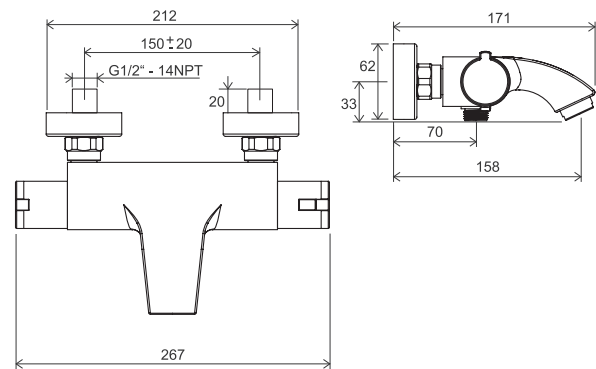

Order No.	Type	Design	Flow rate	Size of packaging (cm)	Gross weight (kg)
X070046	TE 082.00CR Thermostatic bathtub faucet, w/o set	chrome	21/26	28,5x18x7,5	2.42