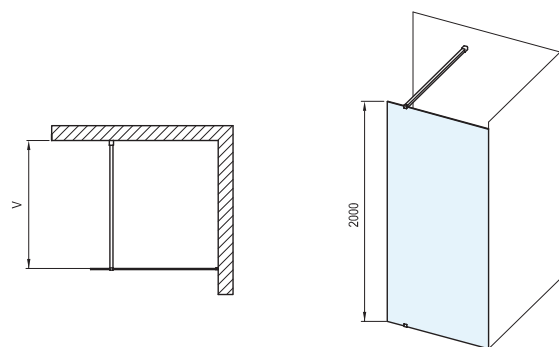

Products are delivered within 14 days as standard.
For a complete product, it is necessary to order a Walk-In glass pane pack separately and a W SET-Wall separately.

Assemble a product exactly as you need – online, with a visual preview in a bathroom at <https://atypical.ravak.com>
Delivery time of atypical products is 6-8 weeks.