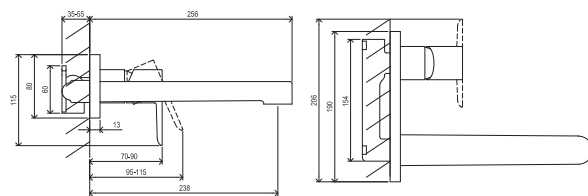

Shower accessories → 562

Waste traps / Waste plugs → 404

Extras → 582

Solitaire washbasins → 366

Detergents → 601

Order No.	Type	Design	Flow rate	Size of packaging (cm)	Gross weight (kg)
X070146	PU 019.00CR.O1 Washbasin concealed faucet, with body	chrome	15	28x18x7,5	2.19
X070184	PU 019.20BL.O1 Washbasin concealed faucet, with body	black	15	28x18x7,5	2.27