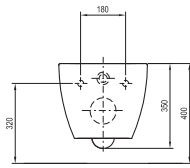

Bidet → 470

Faucets → 518

Hand basin → 379

Extras → 590

Detergents → 601

Uni Chrome toilet

Order No.	Type	Dimensions (mm)	Size of packaging (cm)	Gross weight (kg)
X01535	WC Uni Chrome RimOff, white	360x510x350	40x40x53	26
X01794	WC Uni Chrome RimOff, black	360x510x350	40x40x53	26