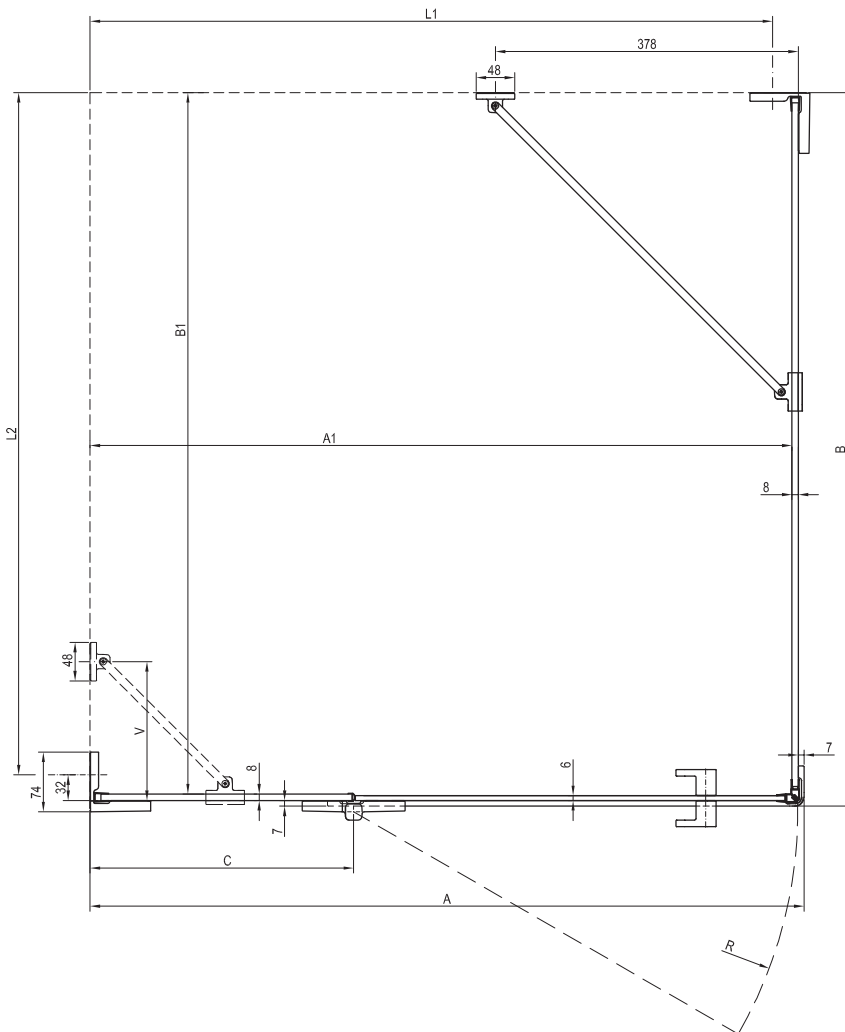

BSDPS Structural preparation

Type	Mounting onto a tray * Recommended shower tray size (mm)	Floor mounting ** Recommended size of inclined area (mm)
BSDPS - 80 L/R	800 x 800	774 x 774
BSDPS - 90 L/R	900 x 900	874 x 874
BSDPS - 100 L/R	1000 x 1000	974 x 974
BSDPS - 100/80 L/R	1000 x 800	974 x 774
BSDPS - 110/80 L/R	1100 x 800	1074 x 774
BSDPS - 120/80 L/R	1200 x 800	1174 x 774
BSDPS - 120/90 L/R	1200 x 900	1174 x 874

* The values listed in the table assume the tray is mounted in accordance with the RAVAK assembly manual

** The values in the table apply to the inside edge of the glass.

Type	„A“	„B“	„L1“	„L2“	„C“	„R“	„V“	„A1“	„B1“
BSDPS - 80 L/R	789 (783-795)	789 (783-795)	750	750	228	554	-	774 (±6)	774 (±6)
BSDPS - 90 L/R	889 (883-895)	889 (883-895)	850	850	328	554	-	874 (±6)	874 (±6)
BSDPS - 100 L/R	989 (983-995)	989 (983-995)	950	950	328	654	173	974 (±6)	974 (±6)
BSDPS - 100/80 L/R	989 (983-995)	789 (783-795)	950	750	328	654	173	974 (±6)	774 (±6)
BSDPS - 110/80 L/R	1089 (1083-1095)	789 (783-795)	1050	750	428	654	173	1074 (±6)	774 (±6)
BSDPS - 120/80 L/R	1189 (1183-1195)	789 (783-795)	1150	750	528	654	378	1174 (±6)	774 (±6)
BSDPS - 120/90 L/R	1189 (1183-1195)	889 (883-895)	1150	850	528	654	378	1174 (±6)	874 (±6)