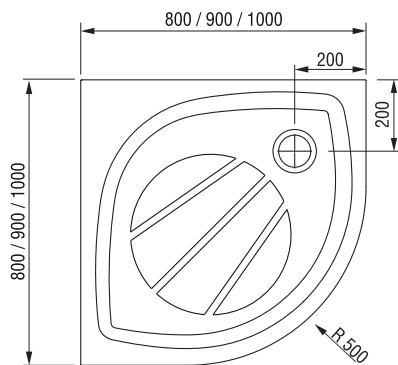

5-YEAR WARRANTY

SHOWER TRAY DEPTH

SHOWER TRAY HEIGHT

WASTE TRAP DIAMETER

Elipso Pro

Order No.	Type	Size of packaging (cm)	Gross weight (kg)
XA234401010	Shower tray ELIPSO PRO 80	84x6x84	26.2
XA237701010	Shower tray ELIPSO PRO 90	94x6x94	33.4
XA23AA01010	Shower tray ELIPSO PRO 100	105x6x105	42.3
XA934001010	Panel ELIPSO PRO 80 SET	4x33x11	1.1
XA937001010	Panel ELIPSO PRO 90 SET	4x44x11	1.2
XA93A001010	Panel ELIPSO PRO 100 SET	4x90x11	1.35
XB2J000000N	Base GALAXY PRO	15x8x8	0.64
A000000004	Universal mounting kit for shower trays	8x5x125	0.66

Material: cast mixture of dolomite and resin
Production process: casting