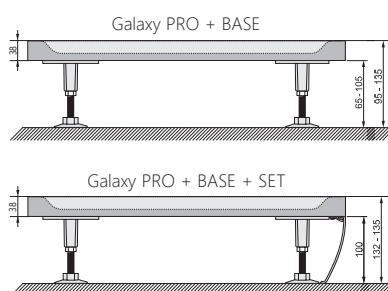

Galaxy Pro Flat

Gigant Pro Flat

Order No.	Type	Size of packaging (cm)	Gross weight (kg)
XA03A411010	Shower tray GIGANT PRO Flat 100x80	84x6x105	35
XA03G411010	Shower tray GIGANT PRO Flat 120x80	84x6x125	40.53
XA03G711010	Shower tray GIGANT PRO Flat 120x90	94x6x125	46.7
XA83AL01010	Panel GIGANT PRO 100x80 SET L	4x64x11	1.22
XA83AP01010	Panel GIGANT PRO 100x80 SET R	4x64x11	1.22
XA83GL01010	Panel GIGANT PRO 120x80 SET L	4x76x11	1.36
XA83GP01010	Panel GIGANT PRO 120x80 SET R	4x76x11	1.36
XA83GL71010	Panel GIGANT PRO 120x90 SET L	4x75x11	1.43
XA83GP71010	Panel GIGANT PRO 120x90 SET R	4x75x11	1.43
XB2J000000N	Base GALAXY PRO	15x8x8	0.64
A000000004	Universal mounting kit for shower trays	8x5x125	0.66

Material: cast mixture of dolomite and resin
Production process: casting