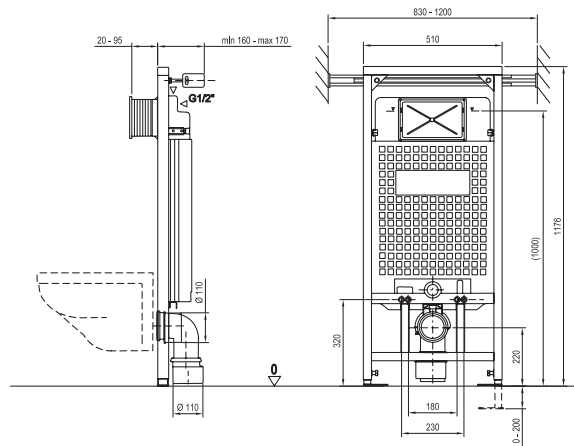

Order No.	Type	Dimensions (mm)	Size of packaging (cm)	Gross weight (kg)
X01703	WC module G II/1120 for building into plasterboard	510x1176x180-265	52x14,5x113	13,85