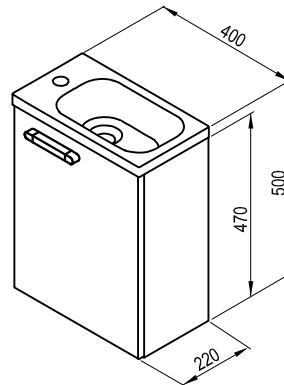

5-YEAR WARRANTY

ANTI-MOISTURE FINISH

CONCEPTS

Body design

White gloss

Door design

White gloss

Chrome

Order No.	Type	Dimensions (mm)	Size of packaging (cm)	Gross weight (kg)
X00000538	SD Chrome body of vanity unit 400, white	400x204x470	54x42x127	6
X00000540	SD Chrome door 400 L, white	400x16x470	54x39x3,5	3
X00000541	SD Chrome door 400 R, white	400x16x470	54x39x3,5	3