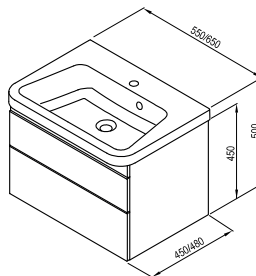

Order No.	Type	Dimensions (mm)	Size of packaging (cm)	Gross weight (kg)
X000001283	SD 10° II 550, white	550x450x450	59x49x49	24.9
X000001285	SD 10° II 550, dark walnut	550x450x450	59x49x49	24.9
X000001286	SD 10° II 650, white	650x480x450	69x49x49	29.4
X000001288	SD 10° II 650, dark walnut	650x480x450	69x49x49	29.4