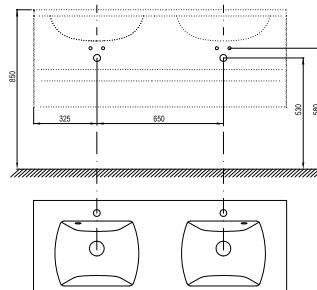

Order No.	Type	Dimensions (mm)	Size of packaging (cm)	Gross weight (kg)
X000001482	SD Classic II 1300, white/white	1300x450x470	134x53x51	46
X000001483	SD Classic II 1300, white/gray	1300x450x470	134x53x51	46