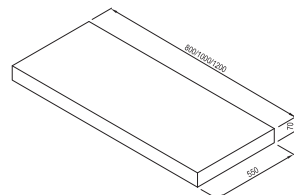

Order No.	Type	Dimensions (mm)	Size of packaging (cm)	Gross weight (kg)
X00000839	Countertop I 800, white	800x550x70	85x60x12	15
X00000840	Countertop I 1000, white	1000x550x70	105x60x12	17.5
X00000841	Countertop I 1200, white	1200x550x70	125x60x12	19
X00000842	Countertop I 800, oak	800x550x70	85x60x12	15
X00000843	Countertop I 1000, oak	1000x550x70	105x60x12	17.5
X00000844	Countertop I 1200, oak	1200x550x70	125x60x12	19
X00000845	Countertop I 800, walnut	800x550x70	85x60x12	15
X00000846	Countertop I 1000, walnut	1000x550x70	105x60x12	17.5
X00000847	Countertop I 1200, walnut	1200x550x70	125x60x12	19

Products are delivered within 14 days as standard.