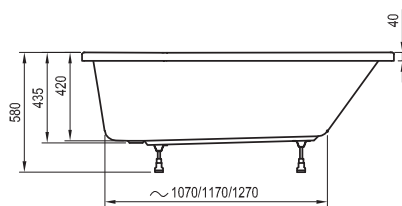

BeHappy II

Bathtub colour

WHITE

Panel colour

WHITE

Order No.	BATHTUB	Dimensions (mm)	Size of packaging (cm)	Gross weight (kg)
C981000000	Bathtub BE HAPPY II 150x75 L	1500x750x435	155x77x48	20.8
C991000000	Bathtub BE HAPPY II 150x75 R	1500x750x435	155x77x48	20.8
C961000000	Bathtub BE HAPPY II 160x75 L	1600x750x435	165x77x48	21.35
C971000000	Bathtub BE HAPPY II 160x75 R	1600x750x435	165x77x48	21.35
C941000000	Bathtub BE HAPPY II 170x75 L	1700x750x435	175x77x48	21.4
C951000000	Bathtub BE HAPPY II 170x75 R	1700x750x435	175x77x48	21.4

Order No.	PANELS AND SUPPORTS	Dimensions (mm)	Size of packaging (cm)	Gross weight (kg)
CY94000000	Support for bathtub BE HAPPY II	---	66x11x5	3.6
CZ98100A00	Panel BE HAPPY II 150 L	1500x750x535	152x77x56	4.43
CZ99100A00	Panel BE HAPPY II 150 R	1500x750x535	152x77x56	4.22
CZ96100A00	Panel BE HAPPY II 160 L	1600x750x535	162x77x56	4.73
CZ97100A00	Panel BE HAPPY II 160 R	1600x750x535	162x77x56	4.73
CZ94100A00	Panel BE HAPPY II 170 L	1700x750x535	172x77x56	4.9
CZ95100A00	Panel BE HAPPY II 170 R	1700x750x535	172x77x56	4.9
B28100000N	Panelkit 10°, BeHappy II, Chrome 160/170x105	---	72x11x5	1.45

Order No.	RECOMMENDED PRODUCTS	Dimensions (mm)	Size of packaging (cm)	Gross weight (kg)
X01377	Bathtub waste set 570 C-C R/R, chrome	---	14x8x38	0.72
795P0100Z1	VS3 - 100	---	37x5x142	14.14
795P0U00Z1	VS3 - 100	---	37x5x142	14.14
795S0100Z1	VS3 - 115	---	42x5x142	15.95

150 / 160 / 170 cm
75 cm

Warranty: 10 years – The warranty is contingent on the buyer using original RAVAK supports (legs) intended for the given type of bathtub in accordance with the assembly manual! Products are delivered within 14 days as standard.