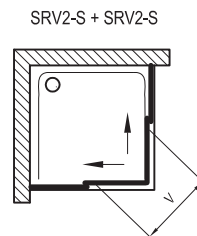

Supernova SRV2-S + SRV2-S

Design

Standard panelling

Atypical panelling

Height
1950 mm

Extension and connecting profiles

Order No.	Type	Frame	Product dimensions (mm)	Size of packaging (cm)	Gross weight (kg)
E7788011195021	NPS 195	white	23x26x1950	2x3x195	0.41
E7788013195021	NPS 195	black	23x26x1950	2x3x195	0.41
E778801U195021	NPS 195	satın	23x26x1950	2x3x195	0.41
E119500021	T connection 195	white	68x60x1950	7x7x199	1.87
E11950002U	T connection 195	satın	68x60x1950	7x7x199	1.87