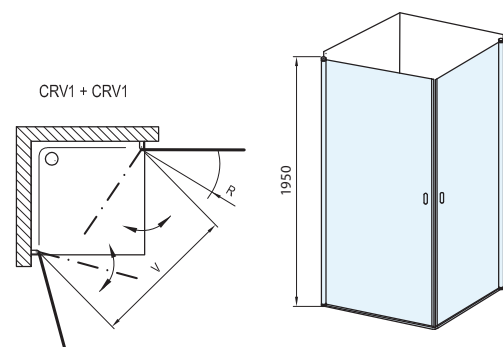

Extension profiles

Order No.	Type	Frame	Product dimensions (mm)	Size of packaging (cm)	Gross weight (kg)
E778801119470	CNPS	white	53x30x1947	3,5x55x195	1.23
E778801C19470	CNPS	bright alu	53x30x1947	3,5x55x195	1.23
E778801U19470	CNPS	satin	53x30x1947	3,5x55x195	1.23