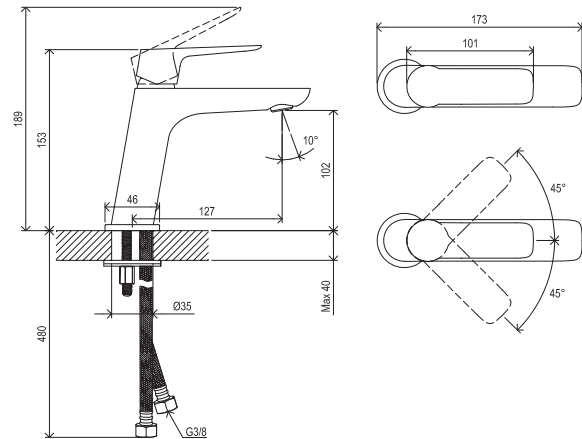

CONCEPTS

Classic

EASYCLEAN

HIDDEN AERATOR

Order No.	Type	Design	Flow rate	Size of packaging (cm)	Gross weight (kg)
X070080	CL 012.00CR Washbasin faucet 153 mm, w/o pop-up waste	chrome	11	28x20x7,5	1.23

EASYCLEAN