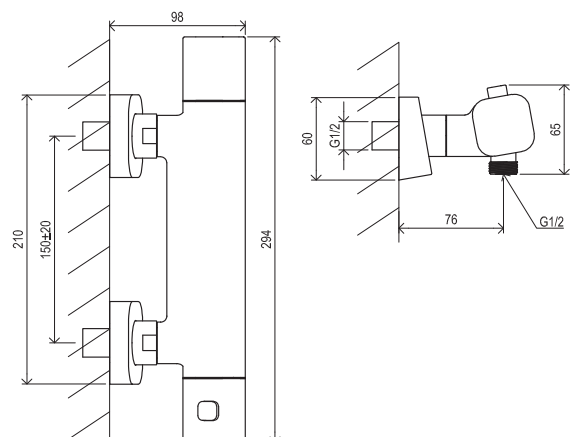

Order No.	Type	Design	Flow rate	Size of packaging (cm)	Gross weight (kg)
X070140	TD F 033.00CR Thermostatic shower faucet, w/o set	chrome	21	34x18x6,5	2.65
X070154	TD F 033.20BL Thermostatic shower faucet, w/o set	black	21	34x18x6,5	2.65

Flow rate values: TD F 022 bathtub/hand shower
Flow rate is given in l/min at a pressure of 0.3 MPa. Products are delivered within 14 days as standard.