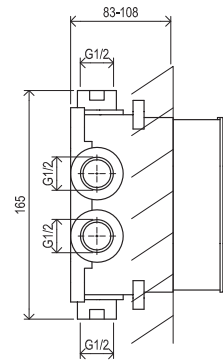

Order No.	Type	Design	Flow rate	Size of packaging (cm)	Gross weight (kg)
X070139	RB 072.50 Basic body for concealed faucets, R-box Vari	-		17,5x17,5x12,5	1.77
X070123	FL 065.00CR.O2.RB072 Concealed faucet, automat, 2-way w/o body	chrome	25/25	21,5x18,5x10	1.98
X070124	FL 066.00CR.O1.RB072 Concealed faucet, 1-way w/o body	chrome	25	21,5x18,5x10	1.63