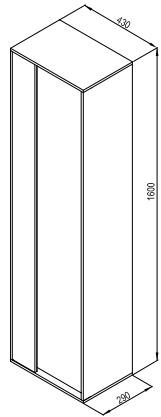

5

5-YEAR WARRANTY

ANTI-MOISTURE FINISH

Body design

White gloss

Door design

Walnut veneer

Oak veneer

White gloss

Step

Order No.	Type	Dimensions (mm)	Size of packaging (cm)	Gross weight (kg)
X000001419	SB Step 430, white/oak	430x290x1600	48x34x165	32.4
X000001420	SB Step 430, white/walnut	430x290x1600	48x34x165	32.4
X000001430	SB Step 430, white/white	430x290x1600	48x34x165	32.4