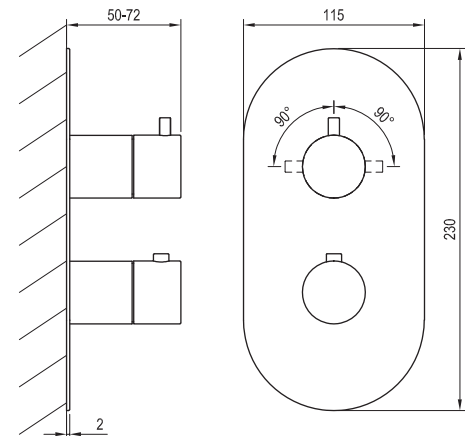

5

5-YEAR
WARRANTY
ON FAUCETS

Espirit

Order No.	Type	Design	Flow rate	Size of packaging (cm)	Gross weight (kg)
X070206	ES 063.00CR.O2.RB07C Thermostatic concealed faucet, 2-way w/o body	Chrome	22/22	26x15x7,5	1
X070249	ES 063.10WV.O2.RB07C Thermostatic concealed faucet, 2-way w/o body	White Velvet	22/22	26x15x7,5	1
X070286	ES 063.20BLM.O2.RB07C Thermostatic concealed faucet, 2-way w/o body	Black Matt	22/22	26x15x7,5	1
X070323	ES 063.20GB.O2.RB07C Thermostatic concealed faucet, 2-way w/o body	Graphite Brushed	22/22	26x15x7,5	1
X070360	ES 063.60RGB.O2.RB07C Thermostatic concealed faucet, 2-way w/o body	Rose Gold Brushed	22/22	26x15x7,5	1
X070232	RB 07C.50 Basic body for thermostatic concealed faucets, R-box Termo	-		15,7x17x15,7	2.67