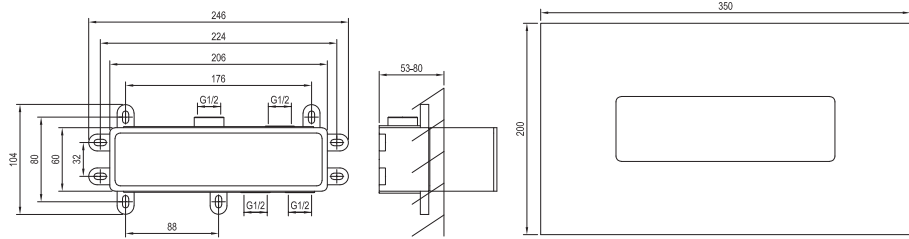

Order No.	Type	Design	Flow rate	Size of packaging (cm)	Gross weight (kg)
X070233	RB 07D.50 Basic body for concealed faucets, R-box Horizontal	-		25,7x11x11,5	1.85
X070207	ES 065.00CR.O2.RB07D.+S Concealed faucet, 2-way w/o body, with set	Chrome	10/16	32x22,5x8	1.7
X070250	ES 065.10WV.O2.RB07D.+S Concealed faucet, 2-way w/o body, with set	White Velvet	10/16	32x22,5x8	1.7
X070287	ES 065.20BLM.O2.RB07D.+S Concealed faucet, 2-way w/o body, with set	Black Matt	10/16	32x22,5x8	1.7
X070324	ES 065.20GB.O2.RB07D.+S Concealed faucet, 2-way w/o body, with set	Graphite Brushed	10/16	32x22,5x8	1.7
X070361	ES 065.60RGB.O2.RB07D.+S Concealed faucet, 2-way w/o body, with set	Rose Gold Brushed	10/16	32x22,5x8	1.7
X070202	ES 068.00CR.O3.RB07D.+S Concealed faucet, 3-way w/o body, with set	Chrome	10/17/16	32x22,5x8	1.7
X070245	ES 068.10WV.O3.RB07D.+S Concealed faucet, 3-way w/o body, with set	White Velvet	10/17/16	32x22,5x8	1.7
X070282	ES 068.20BLM.O3.RB07D.+S Concealed faucet, 3-way w/o body, with set	Black Matt	10/17/16	32x22,5x8	1.7
X070319	ES 068.20GB.O3.RB07D.+S Concealed faucet, 3-way w/o body, with set	Graphite Brushed	10/17/16	32x22,5x8	1.7
X070356	ES 068.60RGB.O3.RB07D.+S Concealed faucet, 3-way w/o body, with set	Rose Gold Brushed	10/17/16	32x22,5x8	1.7
X070220	EL 065.00CR.O2.RB07D.+S Concealed faucet, 2-way w/o body, with set	Chrome	10/18	32x22,5x8	1.74
X070263	EL 065.10WV.O2.RB07D.+S Concealed faucet, 2-way w/o body, with set	White Velvet	10/18	32x22,5x8	1.74
X070300	EL 065.20BLM.O2.RB07D.+S Concealed faucet, 2-way w/o body, with set	Black Matt	10/18	32x22,5x8	1.74
X070337	EL 065.20GB.O2.RB07D.+S Concealed faucet, 2-way w/o body, with set	Graphite Brushed	10/18	32x22,5x8	1.74
X070374	EL 065.60RGB.O2.RB07D.+S Concealed faucet, 2-way w/o body, with set	Rose Gold Brushed	10/18	32x22,5x8	1.74
X070216	EL 068.00CR.O3.RB07D.+S Concealed faucet, 3-way w/o body, with set	Chrome	10/17/18	32x22,5x8	1.74
X070259	EL 068.10WV.O3.RB07D.+S Concealed faucet, 3-way w/o body, with set	White Velvet	10/17/18	32x22,5x8	1.74
X070296	EL 068.20BLM.O3.RB07D.+S Concealed faucet, 3-way w/o body, with set	Black Matt	10/17/18	32x22,5x8	1.74
X070333	EL 068.20GB.O3.RB07D.+S Concealed faucet, 3-way w/o body, with set	Graphite Brushed	10/17/18	32x22,5x8	1.74
X070370	EL 068.60RGB.O3.RB07D.+S Concealed faucet, 3-way w/o body, with set	Rose Gold Brushed	10/17/18	32x22,5x8	1.74