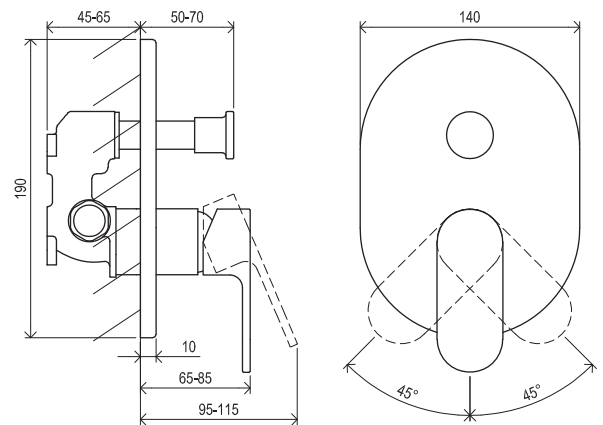

Order No.	Type	Design	Flow rate	Size of packaging (cm)	Gross weight (kg)
X070056	CR 065.00CR.O2.RB070 Concealed faucet, automat, 2-way w/o body	chrome	21/20	21x15,5x15	1.81
X070052	RB 070.50 R-box for 065.00, 066.00	-		16x12x12	1.19