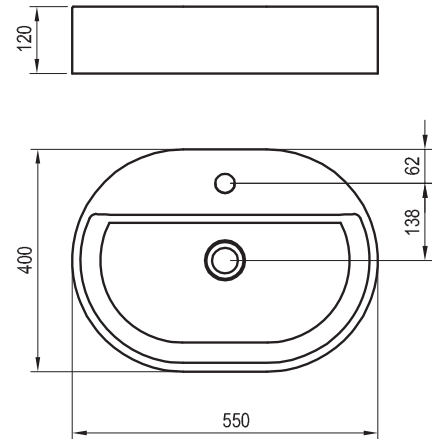

Products are delivered within 14 days as standard.

5

5-YEAR
WARRANTY

Ceramic Slim

Order No.	Type	Dimensions (mm)	Size of packaging (cm)	Gross weight (kg)
XJX01155003	Washbasin Ceramic 550 O Slim Shelf ceramic, white	550x400x120	60x44x14	9.85
X01439	Washbasin waste plug fixed, chrome	Ø 68x104-119	7,5x7,5x14,5	0.31
X01695	Washbasin waste plug fixed ceramic, white	Ø 67x99	7,5x7,5x14,5	0.27
X01762	Washbasin waste plug fixed, black	Ø 68x104-119	7,5x7,5x14,5	0.36
X01371	Washbasin waste trap, chrome	Ø 50x140-240x360	15x7x36	0.77
X01747	Washbasin waste trap, black	Ø 50x140-240x360	15x7x36	0.88
X01612	Washbasin waste trap furniture	Ø 70x170-240x210-510	20x9x40	0.29