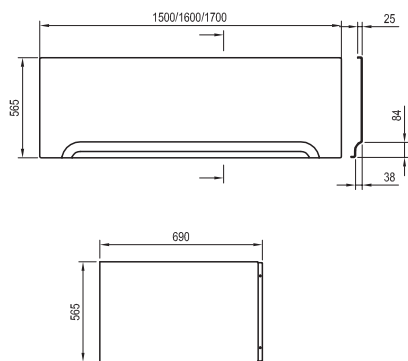

125/180
195/210
2251

VOLUME

16 / 20
21 / 22
24kg

WEIGHT

CONCEPTS

10

10-YEAR
WARRANTY

Classic II

Bathtub colour

WHITE

Panel colour

WHITE

Order No.	BATHTUB	Dimensions (mm)	Size of packaging (cm)	Gross weight (kg)
CC11000000	Bathtub CLASSIC II 120x70	1200x700x435	125x72x50	16.96
CC21000000	Bathtub CLASSIC II 140x70	1400x700x435	145x72x50	16.04
CC31000000	Bathtub CLASSIC II 150x70	1500x700x435	155x72x50	18.15
CC41000000	Bathtub CLASSIC II 160x70	1600x700x435	165x72x50	21.15
CC51000000	Bathtub CLASSIC II 170x70	1700x700x435	175x72x50	23.04

Order No.	PANELS AND SUPPORTS	Dimensions (mm)	Size of packaging (cm)	Gross weight (kg)
CY00000000	Support for bathtub 70 U	61x11x5	61x11x5	2.79
CZ001P0A00	Frontal panel U 150	151x3x59	151x3x59	4.23
CZ001S0A00	Frontal panel U 160	161x3x59	161x3x59	4.52
CZ001V0A00	Frontal panel U 170	171x3x59	171x3x59	4.73
CZ00110A00	Side panel U 70	70x3x59	70x3x59	1.89
B23600000N	Frontal panelkit U	51x11x5	51x11x5	1.24

Order No.	RECOMMENDED PRODUCTS	Dimensions (mm)	Size of packaging (cm)	Gross weight (kg)
X01377	Bathtub waste set 570 C-C R/R, chrome	---	14x8x38	0.72
X01305	Bathtub waste set 570 B R/R, chrome	---	14x8x38	0.83
79840C00Z1	PVS1 - 80	800	77x4x152	19.42
796M0U00Z1	VS2 - 105	---	57x5x142	14.5

120 / 140 / 150 / 160 / 170 cm
70 cm

Warranty: 10 years – The warranty is contingent on the buyer using original RAVAK supports (legs) intended for the given type of bathtub in accordance with the assembly manual! Products are delivered within 14 days as standard.