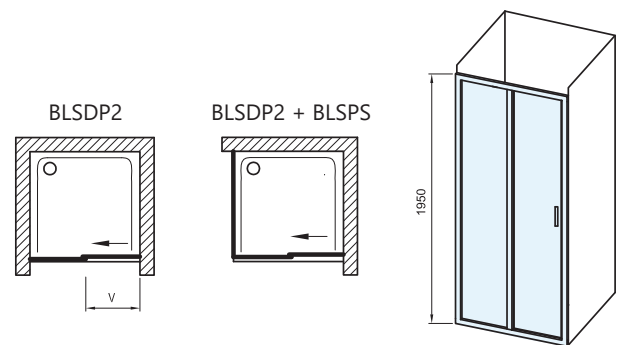

Blix Slim BLSDP2

Design

Standard panelling

Height
1950 mm

Order No.	Type	Frame	Panelling	Product dimensions (mm)	Product dimensions in mm - installation with BLSPS	„V“ entrance (mm)	Size of packaging (cm)	Gross weight (kg)
XOPMA0300Z1	BLSDP2 - 100	black	transparent	977-1005	990-1018	400	69x10x197	34
XOPMA0C00Z1	BLSDP2 - 100	bright alu	transparent	977-1005	990-1018	400	69x10x197	34
XOPMD0300Z1	BLSDP2 - 110	black	transparent	1077-1105	1090-1118	450	69x10x197	37
XOPMD0C00Z1	BLSDP2 - 110	bright alu	transparent	1077-1105	1090-1118	450	69x10x197	37
XOPMG0300Z1	BLSDP2 - 120	black	transparent	1177-1205	1190-1218	500	69x10x197	40
XOPMG0C00Z1	BLSDP2 - 120	bright alu	transparent	1177-1205	1190-1218	500	69x10x197	40

Products are delivered within 14 days as standard..