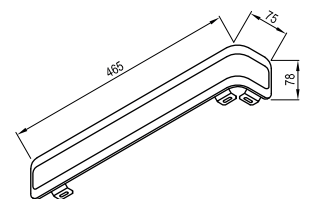

Order No.	Type	Dimensions (mm)	Size of packaging (cm)	Gross weight (kg)
X000001376	Towel holder Balance, white	75x78x465	47x8,5x15	2