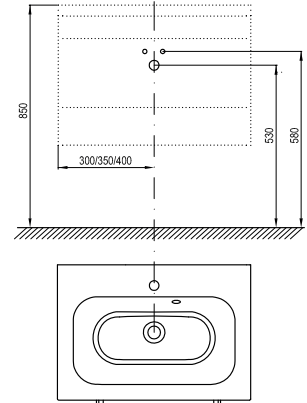

CONCEPTS

Body design

White gloss

Door design

White gloss

Chrome

Order No.	Type	Dimensions (mm)	Size of packaging (cm)	Gross weight (kg)
X00000918	SD Chrome II 600, white/white	600x490x500	64x53x54	23
X00000920	SD Chrome II 700, white/white	700x490x500	74x53x54	25.5
X00000922	SD Chrome II 800, white/white	800x490x500	84x53x54	27.5