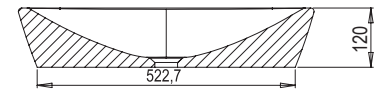

Order No.	Type	Dimensions (mm)	Size of packaging (cm)	Gross weight (kg)
XJX01160002	Washbasin Ceramic 600 R ceramic, white	600x400x120	61x42x15	13
X01439	Washbasin waste plug fixed, chrome	Ø 68x104-119	7,5x7,5x14,5	0.31
X01695	Washbasin waste plug fixed ceramic, white	Ø 67x99	7,5x7,5x14,5	0.27
X01762	Washbasin waste plug fixed, black	Ø 68x104-119	7,5x7,5x14,5	0.36
X01371	Washbasin waste trap, chrome	Ø 50x140-240x360	15x7x36	0.77
X01747	Washbasin waste trap, black	Ø 50x140-240x360	15x7x36	0.88
X01612	Washbasin waste trap furniture	Ø 70x170-240x210-510	20x9x40	0.29

Products are delivered within 14 days as standard.