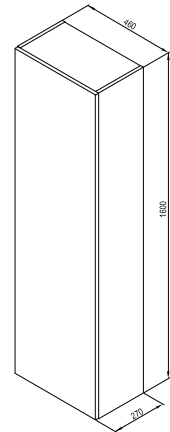

Design

White gloss

Oak veneer

Walnut veneer

Formy

Order No.	Type	Dimensions (mm)	Size of packaging (cm)	Gross weight (kg)
X000001044	Mirror Formy 800, white	800x150x710	86x77x10	30
X000000983	Mirror Formy 1000, white	1000x150x710	106x77x10	37
X000001045	Mirror Formy 1200, white	1200x150x710	126x77x10	44
X000001046	Mirror Formy 800, oak	800x150x710	86x77x10	30
X000001047	Mirror Formy 1000, oak	1000x150x710	106x77x10	37
X000001048	Mirror Formy 1200, oak	1200x150x710	126x77x10	44
X000001049	Mirror Formy 800, walnut	800x150x710	86x77x10	30
X000001050	Mirror Formy 1000, walnut	1000x150x710	106x77x10	37
X000000984	Mirror Formy 1200, walnut	1200x150x710	126x77x10	44