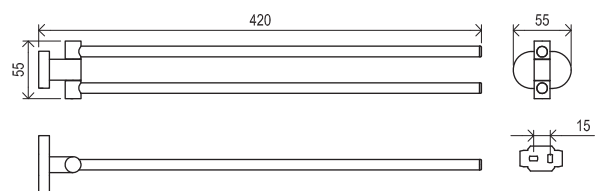

Order No.	Type	Design	Size of packaging (cm)	Gross weight (kg)
X07P319	CR 340.00CR Swivel towel holder	chrome	7x7x45	0.42