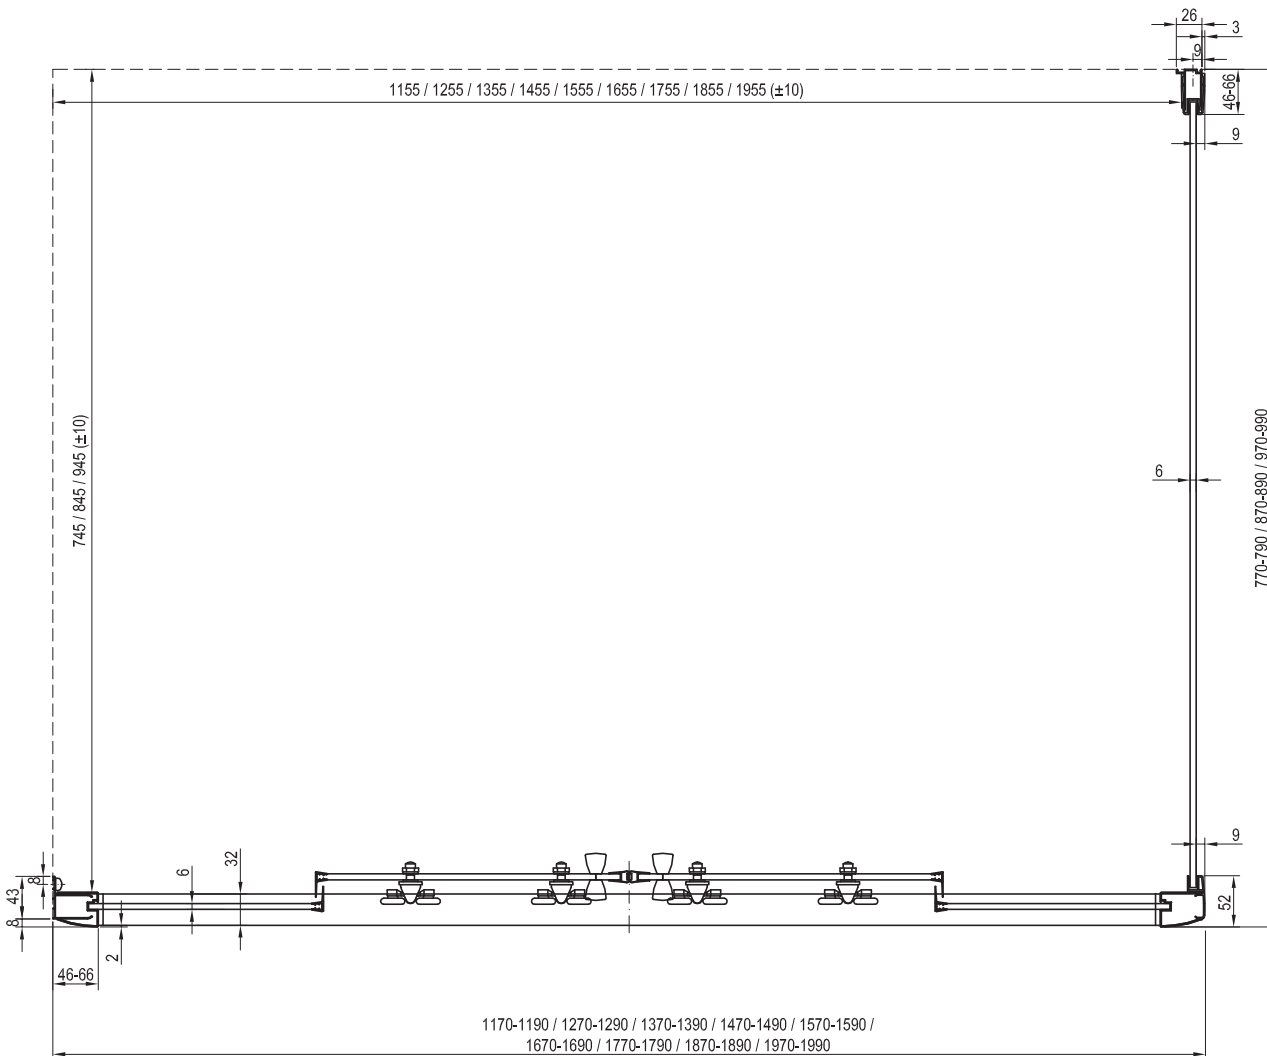

BLDP4 + BLPS Structural preparation

Type	Mounting onto a tray * Recommended shower tray size (mm)	Floor mounting ** Recommended size of inclined area (mm)
BLDP4 120 + BLPS - 80	1200 x 800	1155 x 745
BLDP4 120 + BLPS - 90	1200 x 900	1155 x 845
Other combinations	-	In accordance with technical drawings

* The values listed in the table assume the tray is mounted in accordance with the RAVAK assembly manual

** The values in the table apply to the inside edge of the glass.