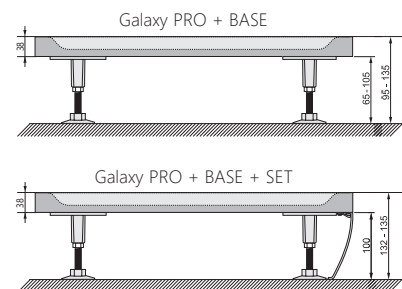

Products are delivered within 14 days as standard. Shower trays Galaxy Pro 10° are supplied without base legs and without panel as standard. Base Galaxy Pro contains 5 legs and is the same for all types of Galaxy Pro 10° trays.