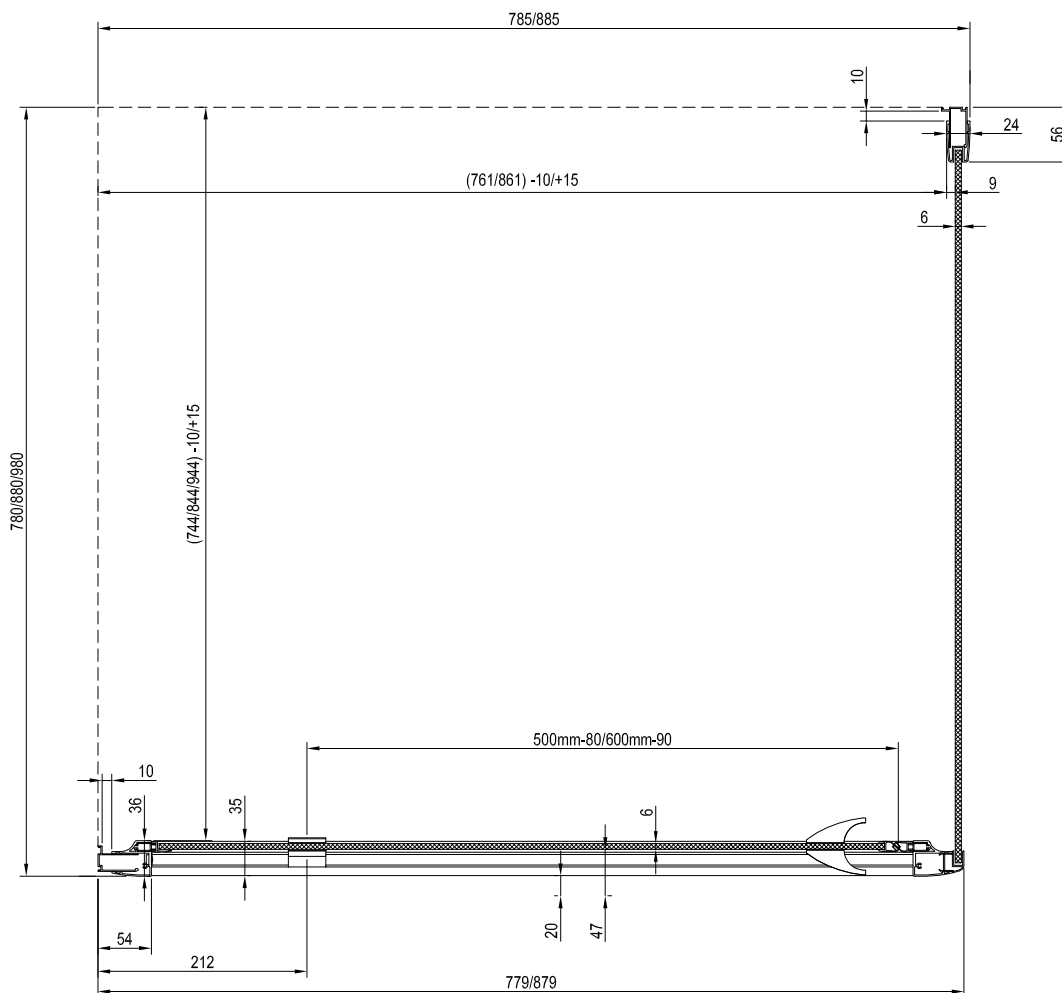

PDOP1 + PPS Structural preparation

Type	Mounting onto a tray * Recommended shower tray size (mm)	Floor mounting ** Recommended size of inclined area (mm)
PDOP1 - 80 + PPS - 80	800 x 800	761 x 744
PDOP1 - 90 + PPS - 90	900 x 900	861 x 844

* The values listed in the table assume the tray is mounted in accordance with the RAVAK assembly manual

** The values in the table apply to the inside edge of the glass.