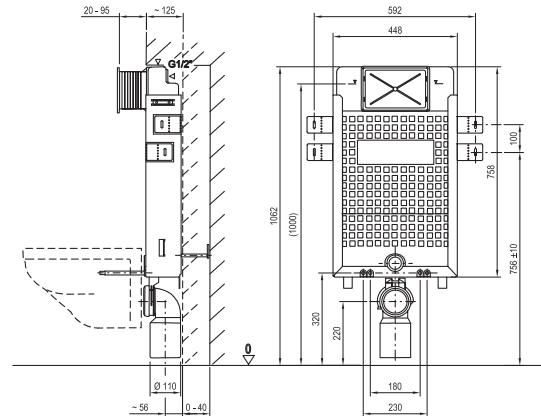

Classic toilet

Order No.	Type	Dimensions (mm)	Size of packaging (cm)	Gross weight (kg)
X01702	WC module W II/1000 for building into solid walls	448x1062x145-220	47,5x14x104,5	9,95