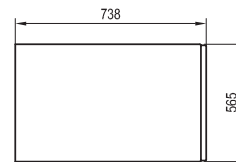

10°

Bathtub colour

WHITE

Panel colour

WHITE

Order No.	BATHTUB	Dimensions (mm)	Size of packaging (cm)	Gross weight (kg)
CA71000000	Bathtub 10° 170x75	1700x750x445	175x77x50	23.86
CA71300000	Bathtub 10° Slim 170x75	1700x750x445	175x74x50	22.9

Order No.	PANELS AND SUPPORTS	Dimensions (mm)	Size of packaging (cm)	Gross weight (kg)
CY00030000	Support for bathtub 75 U	66x11x5	66x11x5	3.28
CZ001V0A00	Frontal panel U 170	171x3x59	171x3x59	4.73
CZ00130A00	Side panel U 75	75x3x59	75x3x59	2
B23600000N	Frontal panelkit U	51x11x5	51x11x5	1.24

Order No.	RECOMMENDED PRODUCTS	Dimensions (mm)	Size of packaging (cm)	Gross weight (kg)
X01377	Bathtub waste set 570 C-C R/R, chrome	---	14x8x38	0.72
X01305	Bathtub waste set 570 B R/R, chrome	---	14x8x38	0.83
7U840A00Z1	BVS1	800	69x4x152	26.09
D01000A070	B SET	---	9x12x28	1.55

170 cm
75 cm

Warranty: 10 years – The warranty is contingent on the buyer using original RAVAK supports (legs) intended for the given type of bathtub in accordance with the assembly manual! Products are delivered within 14 days as standard.