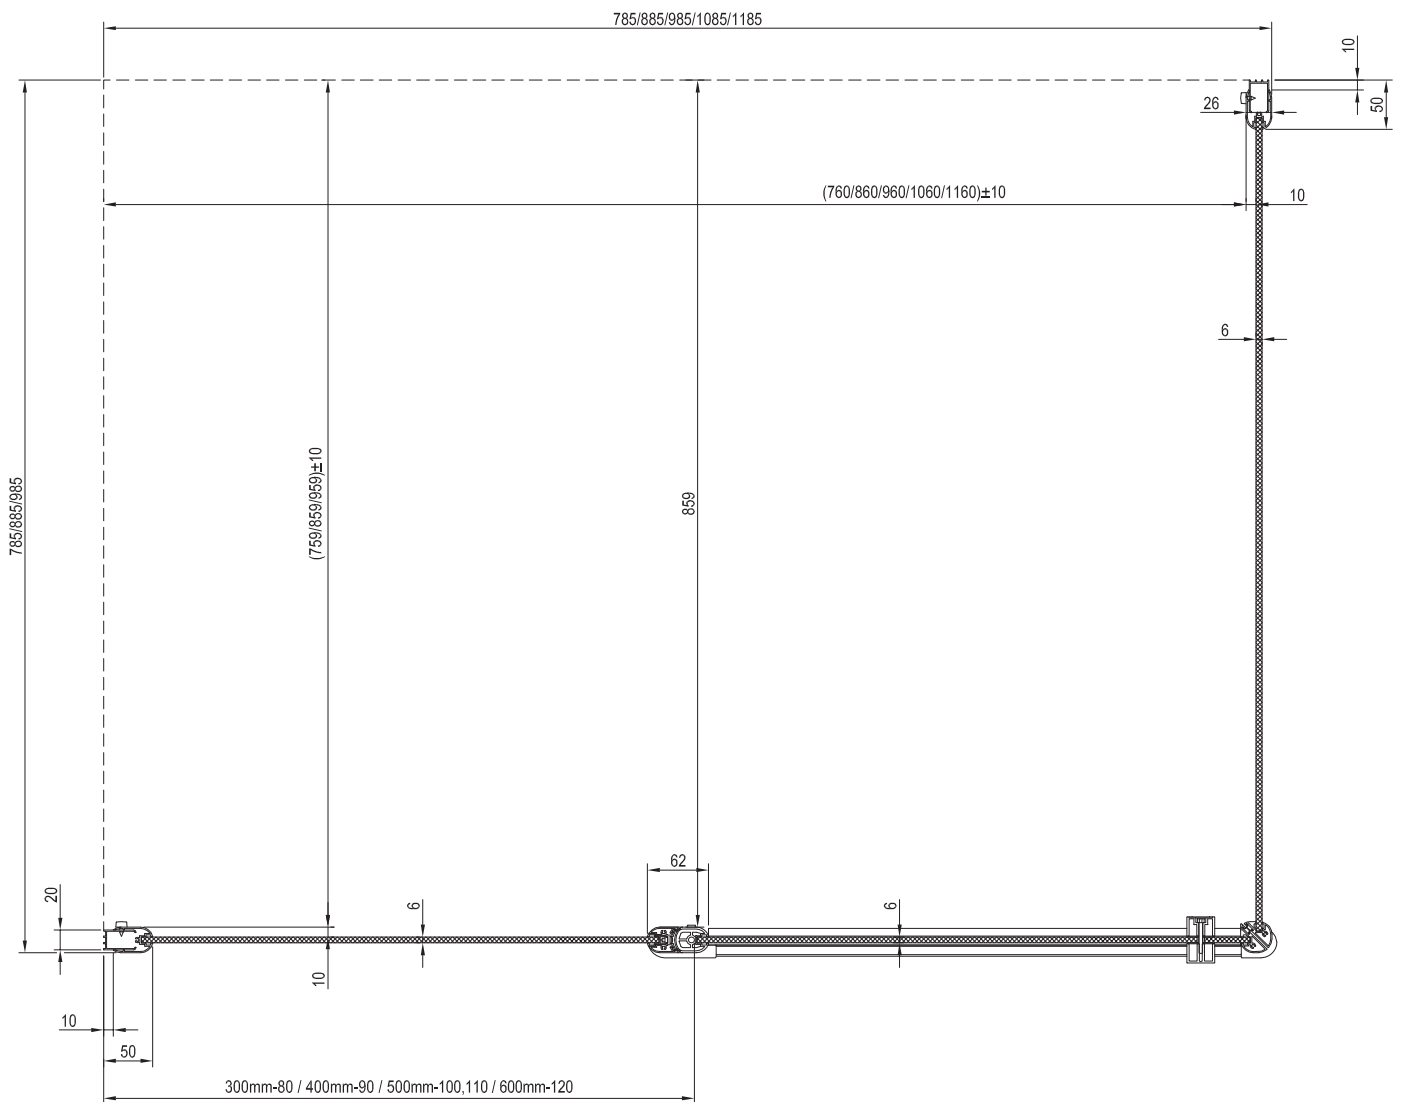

CRV2 + CPS Structural preparation

Type	Mounting onto a tray * Recommended shower tray size (mm)	Floor mounting ** Recommended size of inclined area (mm)
CRV2 - 80 + CPS - 80	800 x 800	760 x 760
CRV2 - 90 + CPS - 90	900 x 900	860 x 860
CRV2 - 100 + CPS - 100	1000 x 1000	960 x 960
CRV2 - 100 + CPS - 80	1000 x 800	960 x 760
CRV2 - 110 + CPS - 80	1100 x 800	1060 x 760
CRV2 - 120 + CPS - 80	1200 x 800	1160 x 760
CRV2 - 120 + CPS - 90	1200 x 900	1160 x 860
Other combinations	-	In accordance with technical drawings

* The values listed in the table assume the tray is mounted in accordance with the RAVAK assembly manual

** The values in the table apply to the inside edge of the glass.