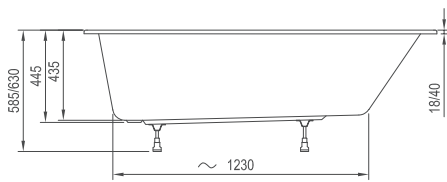

10°

Bathtub colour

WHITE

Panel colour

WHITE

Order No.	BATHTUB	Dimensions (mm)	Size of packaging (cm)	Gross weight (kg)
CA71000000	Bathtub 10° 170x75	1700x750x445	175x77x50	23.86
CA71300000	Bathtub 10° Slim 170x75	1700x750x445	175x74x50	22.9

Order No.	PANELS AND SUPPORTS	Dimensions (mm)	Size of packaging (cm)	Gross weight (kg)
CY00030000	Support for bathtub 75 U	66x11x5	66x11x5	3.28
CZ001V0A00	Frontal panel U 170	171x3x59	171x3x59	4.73
CZ00130A00	Side panel U 75	75x3x59	75x3x59	2
B23600000N	Frontal panelkit U	51x11x5	51x11x5	1.24

Order No.	RECOMMENDED PRODUCTS	Dimensions (mm)	Size of packaging (cm)	Gross weight (kg)
X01377	Bathtub waste set 570 C-C R/R, chrome	---	14x8x38	0.72
X01305	Bathtub waste set 570 B R/R, chrome	---	14x8x38	0.83
7U840A00Z1	BVS1	800	69x4x152	26.09
D01000A070	B SET	---	9x12x28	1.55

170 cm
75 cm

Warranty: 10 years – The warranty is contingent on the buyer using original RAVAK supports (legs) intended for the given type of bathtub in accordance with the assembly manual! Products are delivered within 14 days as standard.