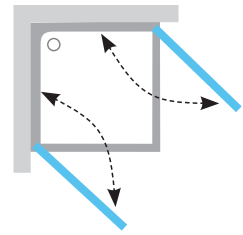

CRV1 + CRV1 Corner shower enclosure