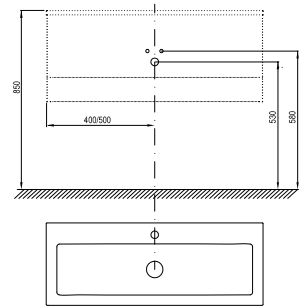

Order No.	Type	Dimensions (mm)	Size of packaging (cm)	Gross weight (kg)
X00000757	SD Clear 800, white/white	800x380x400	84x42x44	29
X00000759	SD Clear 1000, white/white	1000x380x400	104x42x44	34

Building readiness of the mirror: Electrical supply in a minimum length of 50 cm with connection to an external switch. The power supply must be protected by a current protector with a residual current of 30 mA. Products are delivered within 14 days as standard.