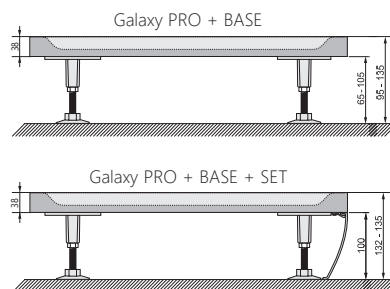

Gigant Pro

Order No.	Type	Size of packaging (cm)	Gross weight (kg)
XA03A401010	Shower tray GIGANT PRO 100x80	84x6x105	35.9
XA03A701010	Shower tray GIGANT PRO 100x90	94x6x105	38
XA03D401010	Shower tray GIGANT PRO 110x80	84x6x115	40.2
XA03G101010	Shower tray GIGANT PRO 120x70	74x6x125	39.6
XA03G401010	Shower tray GIGANT PRO 120x80	84x6x125	43.7
XA03G701010	Shower tray GIGANT PRO 120x90	94x6x125	46.3
XA83AL01010	Panel GIGANT PRO 100x80 SET L	4x64x11	1.22
XA83AP01010	Panel GIGANT PRO 100x80 SET R	4x64x11	1.22
XA83DL01010	Panel GIGANT PRO 110x80 SET L	4x72x11	1.3
XA83DP01010	Panel GIGANT PRO 110x80 SET R	4x72x11	1.3
XA83GL01010	Panel GIGANT PRO 120x80 SET L	4x76x11	1.36
XA83GP01010	Panel GIGANT PRO 120x80 SET R	4x76x11	1.36
XA83GL71010	Panel GIGANT PRO 120x90 SET L	4x75x11	1.43
XA83GP71010	Panel GIGANT PRO 120x90 SET R	4x75x11	1.43
XB2J000000N	Base GALAXY PRO	15x8x8	0.64
A000000004	Universal mounting kit for shower trays	8x5x125	0.66

Material: cast mixture of dolomite and resin
Production process: casting