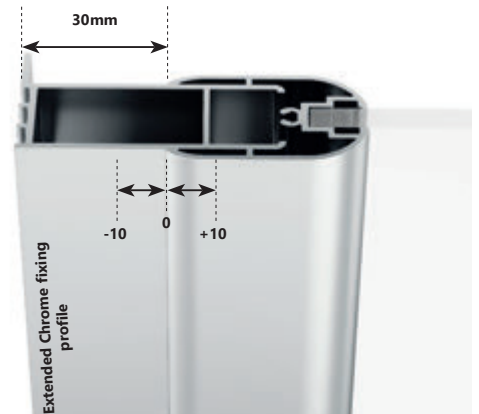

Fixing profiles

Used for affixing the shower enclosure or door to the wall. **Included with every product that requires it.**

Fixing profiles Chrome

Extended fixing profile

A standard fixing profile is included with every Chrome product and allows adjusting (expanding/narrowing) the product by 10 mm.

If you need to expand the product more than that, it is necessary to buy a new, extended fixing profile, which is 20 mm wider and allows extending the product by an extra 20 mm, while retaining the +/- 10 mm adjustability.