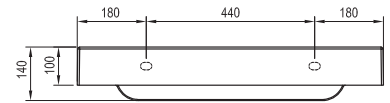

RAVAK Washbasins from cast marble

Order No.	Type	Dimensions (mm)	Size of packaging (cm)	Gross weight (kg)
XJO01280000	Washbasin Natural 800 without overflow with holes	800x450x140	82x16x47	23.7
X01439	Washbasin waste plug fixed, chrome	Ø 68x104-119	7,5x7,5x14,5	0.31
X01695	Washbasin waste plug fixed ceramic, white	Ø 67x99	7,5x7,5x14,5	0.27
X01762	Washbasin waste plug fixed, black	Ø 68x104-119	7,5x7,5x14,5	0.36
X01371	Washbasin waste trap, chrome	Ø 50x140-240x360	15x7x36	0.77
X01747	Washbasin waste trap, black	Ø 50x140-240x360	15x7x36	0.88
X01612	Washbasin waste trap furniture	Ø 70x170-240x210-510	20x9x40	0.29