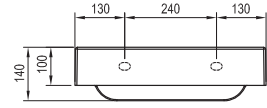

5

5-YEAR
WARRANTY

Natural

Order No.	Type	Dimensions (mm)	Size of packaging (cm)	Gross weight (kg)
XJO01250000	Washbasin Natural 500 without overflow with holes	500x450x140	52x16x47	15.8
X01439	Washbasin waste plug fixed, chrome	Ø 68x104-119	7,5x7,5x14,5	0.31
X01695	Washbasin waste plug fixed ceramic, white	Ø 67x99	7,5x7,5x14,5	0.27
X01762	Washbasin waste plug fixed, black	Ø 68x104-119	7,5x7,5x14,5	0.36
X01371	Washbasin waste trap, chrome	Ø 50x140-240x360	15x7x36	0.77
X01747	Washbasin waste trap, black	Ø 50x140-240x360	15x7x36	0.88
X01612	Washbasin waste trap furniture	Ø 70x170-240x210-510	20x9x40	0.29