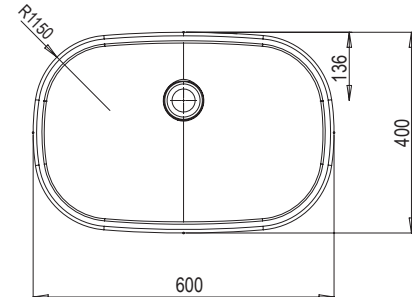

5

5-YEAR
WARRANTY

Ceramic

Order No.	Type	Dimensions (mm)	Size of packaging (cm)	Gross weight (kg)
XJX01160001	Washbasin Ceramic 600 O ceramic, white	600x400x120	61x42x15	12.5
X01439	Washbasin waste plug fixed, chrome	Ø 68x104-119	7,5x7,5x14,5	0.31
X01695	Washbasin waste plug fixed ceramic, white	Ø 67x99	7,5x7,5x14,5	0.27
X01762	Washbasin waste plug fixed, black	Ø 68x104-119	7,5x7,5x14,5	0.36
X01371	Washbasin waste trap, chrome	Ø 50x140-240x360	15x7x36	0.77
X01747	Washbasin waste trap, black	Ø 50x140-240x360	15x7x36	0.88
X01612	Washbasin waste trap furniture	Ø 70x170-240x210-510	20x9x40	0.29