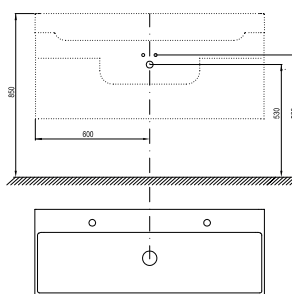

Order No.	Type	Dimensions (mm)	Size of packaging (cm)	Gross weight (kg)
X000001053	SD Natural 1200, white	1200x450x450	126x51x51	60