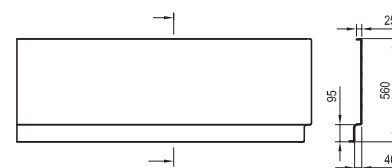

1951
2251

VOLUME

25 kg
27 kg

WEIGHT

CONCEPTS

L/R

L/R OPTION

10

10-YEAR
WARRANTY

Chrome

Bathtub colour

WHITE

Panel colour

WHITE

Order No.	BATHTUB	Dimensions (mm)	Size of packaging (cm)	Gross weight (kg)
CA5100000	Bathtub CHROME 160x105 L	1600x1050x440	165x107x48	22.6
CA6100000	Bathtub CHROME 160x105 R	1600x1050x440	165x107x48	22.6
CA3100000	Bathtub CHROME 170x105 L	1700x1050x440	175x107x48	27
CA4100000	Bathtub CHROME 170x105 R	1700x1050x440	175x107x48	27

Order No.	PANELS AND SUPPORTS	Dimensions (mm)	Size of packaging (cm)	Gross weight (kg)
CY8100000	Support for bathtub 10°, Chrome 160/170x105	---	88x11x5	4.22
CZA5100A00	Panel CHROME 160x105 L	162x107x55	162x107x55	6.16
CZA6100A00	Panel CHROME 160x105 R	162x107x55	162x107x55	6.16
CZA3100A00	Panel CHROME 170x105 L	172x107x55	172x107x55	6.53
CZA4100A00	Panel CHROME 170x105 R	172x107x55	172x107x55	6.38
B28100000N	Panelkit 10°, BeHappy II, Chrome 160/170x105	---	72x11x5	1.45

Order No.	RECOMMENDED PRODUCTS	Dimensions (mm)	Size of packaging (cm)	Gross weight (kg)
X01377	Bathtub waste set 570 C-C R/R, chrome	---	14x8x38	0.72
X01305	Bathtub waste set 570 B R/R, chrome	---	14x8x38	0.83
7QLA0C03Z1	10CVS2 - 100 L	1000	98x6x153	26.9
7QRA0C03Z1	10CVS2 - 100 R	1000	98x6x153	26.9

160 / 170 cm
105 cm

Warranty: 10 years – The warranty is contingent on the buyer using original RAVAK supports (legs) intended for the given type of bathtub in accordance with the assembly manual! Products are delivered within 14 days as standard.