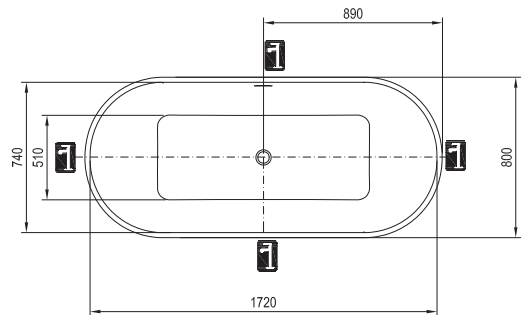

Bathtub colour

Order No.	BATHTUB	Dimensions (mm)	Size of packaging (cm)	Gross weight (kg)
XC00100025	Bathtub SOLO 178x80, freestanding, snowwhite	1780x800x580	180x82x61	67
XC00100036	Bathtub SOLO 178x80, freestanding, snowwhite, black overflow	1780x800x580	180x82x61	67

Order No.	RECOMMENDED PRODUCTS	Dimensions (mm)	Size of packaging (cm)	Gross weight (kg)
X070059	FM 080.00CR Floor-mounted bathtub faucet, with set	---	95,5x48,5x14	9.51
X070101	CR 080.00CR Floor-mounted bathtub faucet, with set	---	103x42x23	10