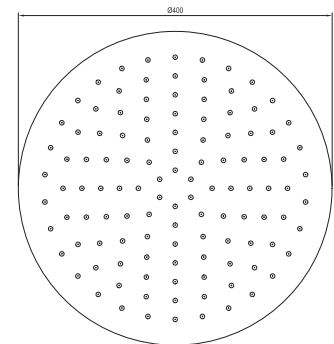

EASYSKIN

Order No.	Type	Design	Flow rate	Size of packaging (cm)	Gross weight (kg)
X07P336	984.00CR Head shower Chrome round, 300 mm	chrome	11	36x35x7	1.59
X07P667	984.02CR Head shower Chrome round, 400 mm	chrome	10	42,5x40,6x7,3	2.34