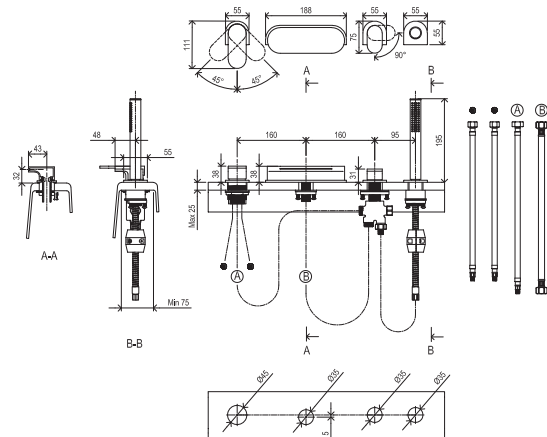

CONCEPTS

Chrome

EASYLEAN

Order No.	Type	Design	Flow rate	Size of packaging (cm)	Gross weight (kg)
X070073	CR 025.00CR Bathtub edge faucet 4-hole, waterfall, with set	chrome	16/11	45x28x12	4.52

EASYLEAN

EASYTWIST