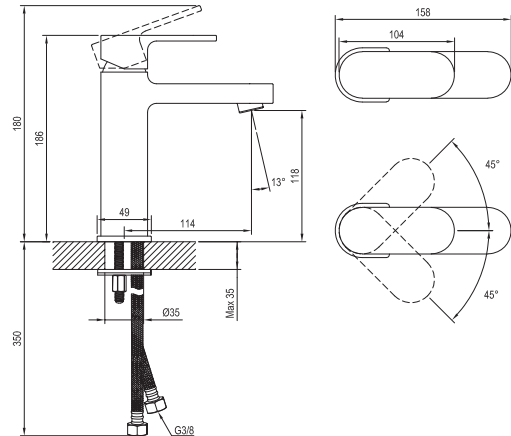

Order No.	Type	Design	Flow rate	Size of packaging (cm)	Gross weight (kg)
X070191	CR 014.00CR Washbasin faucet 180 mm, w/o pop-up waste	chrome	8	32x21x7,5	1.74