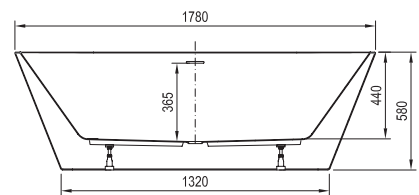

Bathtub colour

Order No.	BATHTUB	Dimensions (mm)	Size of packaging (cm)	Gross weight (kg)
XC00100025	Bathtub SOLO 178x80, freestanding, snowwhite	1780x800x580	180x82x61	67
XC00100036	Bathtub SOLO 178x80, freestanding, snowwhite, black overflow	1780x800x580	180x82x61	67

Order No.	RECOMMENDED PRODUCTS	Dimensions (mm)	Size of packaging (cm)	Gross weight (kg)
X070059	FM 080.00CR Floor-mounted bathtub faucet, with set	---	95,5x48,5x14	9.51
X070101	CR 080.00CR Floor-mounted bathtub faucet, with set	---	103x42x23	10