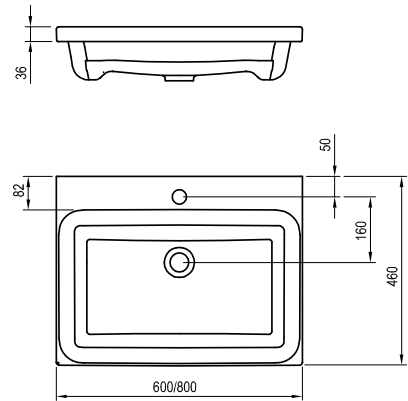

Comfort furniture → 434

Faucets → 472

Extras → 582

Detergents → 601

5

5-YEAR
WARRANTY

Comfort

Order No.	Type	Dimensions (mm)	Size of packaging (cm)	Gross weight (kg)
XJX01260001	Washbasin Comfort 600 ceramic, white	600x460x160	64x50x16	14.68
XJX01280001	Washbasin Comfort 800 ceramic, white	800x460x160	84x50x16	16.7
X000001377	SD Comfort 600, white/white	600x460x500	64,1x56,1x50,5	27
X000001378	SD Comfort 800, white/white	800x460x500	84,1x56,1x50,5	31