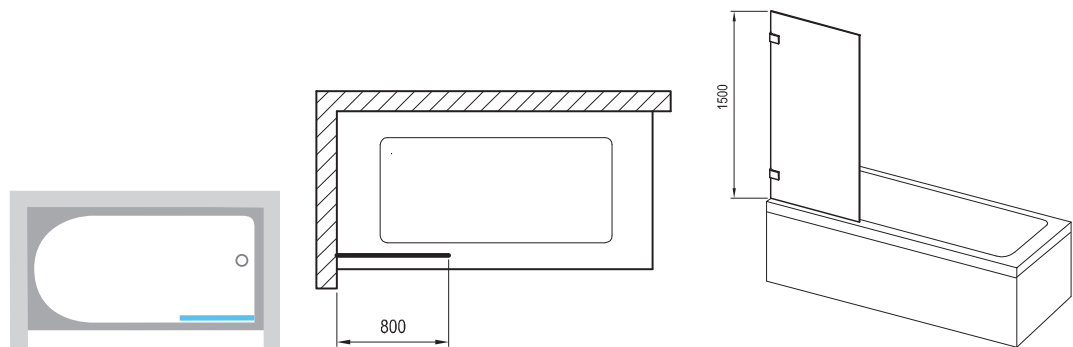

GLASS THICKNESS

LIFESPAN TEST 30 YEARS

L/R OPTION 180°

GLASS PROTECTION ANTICALC

BVS1

Design

Standard panelling

TRANSPARENT

Atypical panelling

MATELUX

MATRIX

GRAPE

GRAPHITE

Height
1500 mm

Order No.	Type	Frame	Panelling	Product dimensions (mm)	Size of packaging (cm)	Gross weight (kg)
7U840A00Z1	BVS1	-	transparent	800	69x4x152	26.09
D01000A070	B SET	chrome	-	---	9x12x28	1.55

Products are delivered within 14 days as standard.