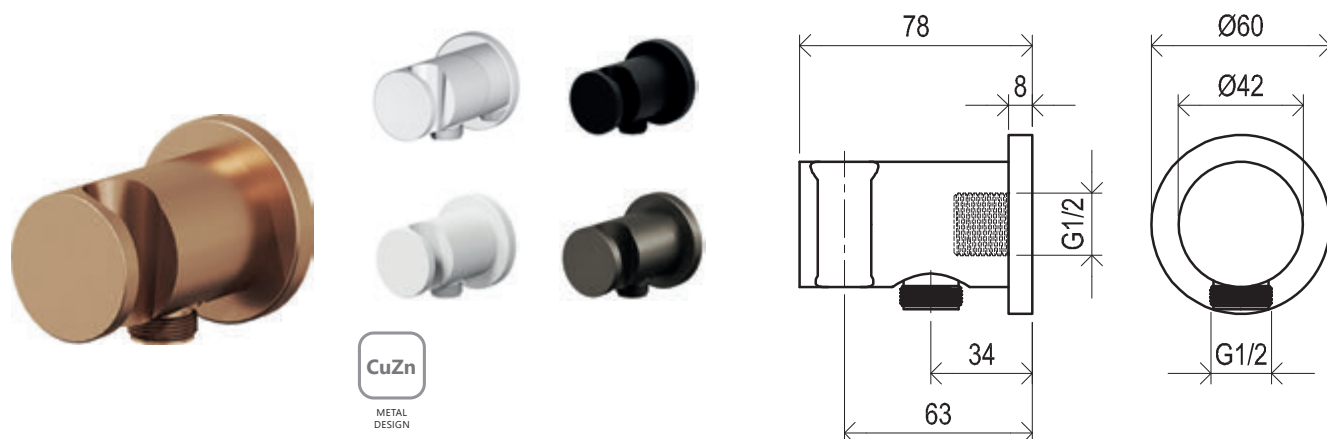

Order No.	Type	Design	Size of packaging (cm)	Gross weight (kg)
X07P206	706.00CR Shower holder with water outlet, brass	chrome	8x7x5,5	0.69
X07P684	706.10WV Shower holder with water outlet, brass	White Velvet	8x7x5,5	0.54
X07P572	706.20BL Shower holder with water outlet, brass	black	8x7x5,5	0.56
X07P672	706.21BLM Shower holder with water outlet, brass	Black Matt	8x7x5,5	0.54
X07P696	706.20GB Shower holder with water outlet, brass	Graphite Brushed	8x7x5,5	0.54
X07P708	706.60RGB Shower holder with water outlet, brass	Rose Gold Brushed	8x7x5,5	0.54