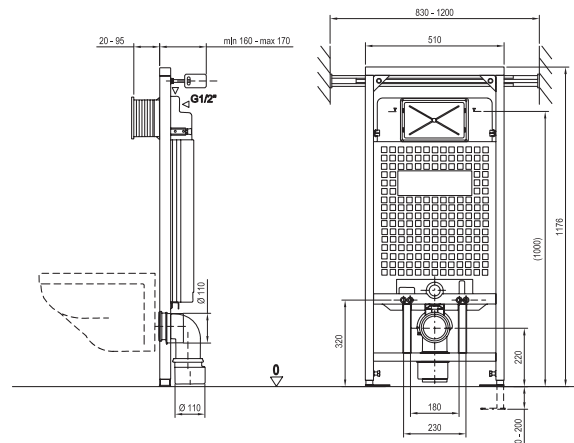

Order No.	Type	Dimensions (mm)	Size of packaging (cm)	Gross weight (kg)
X01703	WC module G II/1120 for building into plasterboard	510x1176x180-265	52x14,5x113	13,85