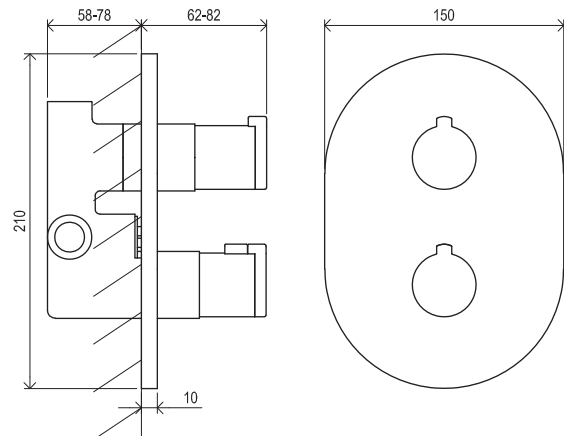

5

5-YEAR WARRANTY ON FAUCETS

SOFT MOVE

RAVAK CLEANER CHROME

CONCEPTS

Chrome

Order No.	Type	Design	Flow rate	Size of packaging (cm)	Gross weight (kg)
X070094	CR 063.00CR.O2 Thermostatic concealed faucet, 2-way with body	chrome	20/20	29x18x17	2.47