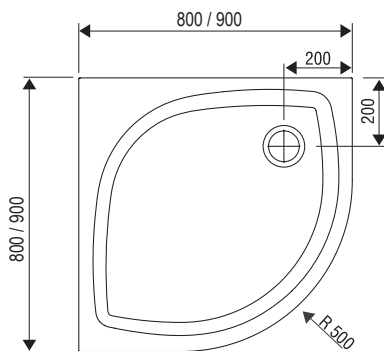

Elipso Pro Flat

Order No.	Type	Size of packaging (cm)	Gross weight (kg)
XA234411010	Shower tray ELIPSO PRO Flat 80	84x6x84	24.57
XA237711010	Shower tray ELIPSO PRO Flat 90	95x6x95	33.6
XA237711010B	Shower tray ELIPSO PRO Flat 90 R550	95x6x95	31.9
XA934001010	Panel ELIPSO PRO 80 SET	4x33x11	1.1
XA937001010	Panel ELIPSO PRO 90 SET	4x44x11	1.2
XB2J000000N	Base GALAXY PRO	15x8x8	0.64
A000000004	Universal mounting kit for shower trays	8x5x125	0.66

Material: cast mixture of dolomite and resin
Production process: casting