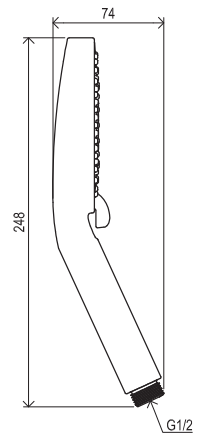

Order No.	Type	Design	Flow rate	Size of packaging (cm)	Gross weight (kg)
X07P009	953.00CR Hand shower Flat M, 3 functions, 118 mm	chrome	16/18/18	26x12,5x6	0.35