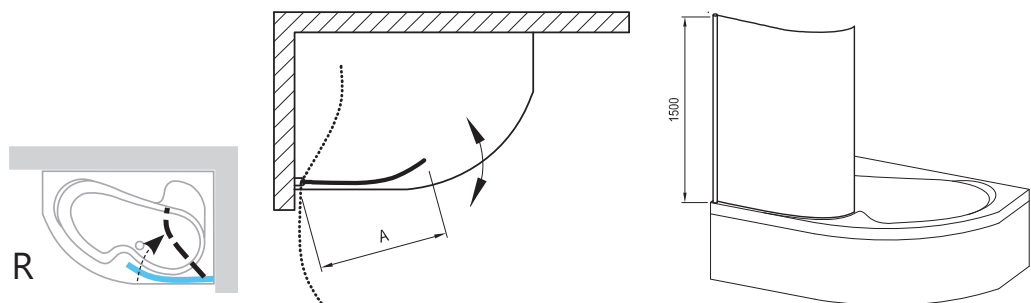

GLASS THICKNESS

L/R OPTION

LIFTING MECHANISM

GLASS PROTECTION ANTICALC

CONCEPTS

CVSK1

Design

BRIGHT ALU

SATIN

WHITE

Standard panelling

TRANSPARENT

Height
1500 mm

Order No.	Type	Frame	Panelling	Dimensions (mm)		Size of packaging (cm)	Gross weight (kg)
				„B“	Height		
7QLM0100Y1	CVSK1 ROSA 140/150 L	white	transparent	860	1500	84x5x156	25.68
7QLM0U00Y1	CVSK1 ROSA 140/150 L	satin	transparent	860	1500	84x5x156	25.68
7QLM0C00Y1	CVSK1 ROSA 140/150 L	bright alu	transparent	860	1500	84x5x156	25.68
7QRM0100Y1	CVSK1 ROSA 140/150 P	white	transparent	860	1500	84x5x156	22.98
7QRM0U00Y1	CVSK1 ROSA 140/150 P	satin	transparent	860	1500	84x5x156	22.98
7QRM0C00Y1	CVSK1 ROSA 140/150 P	bright alu	transparent	860	1500	84x5x156	22.98
7QLS0100Y1	CVSK1 ROSA 160/170 L	white	transparent	1010	1500	100x5x156	29.17
7QLS0U00Y1	CVSK1 ROSA 160/170 L	satin	transparent	1010	1500	100x5x156	29.17
7QLS0C00Y1	CVSK1 ROSA 160/170 L	bright alu	transparent	1010	1500	100x5x156	29.17
7QRS0100Y1	CVSK1 ROSA 160/170 P	white	transparent	1010	1500	100x5x156	24.67
7QRS0U00Y1	CVSK1 ROSA 160/170 P	satin	transparent	1010	1500	100x5x156	24.67
7QRS0C00Y1	CVSK1 ROSA 160/170 P	bright alu	transparent	1010	1500	100x5x156	24.67

Products are delivered within 14 days as standard.

Delivery time of atypical products is 6-8 weeks.