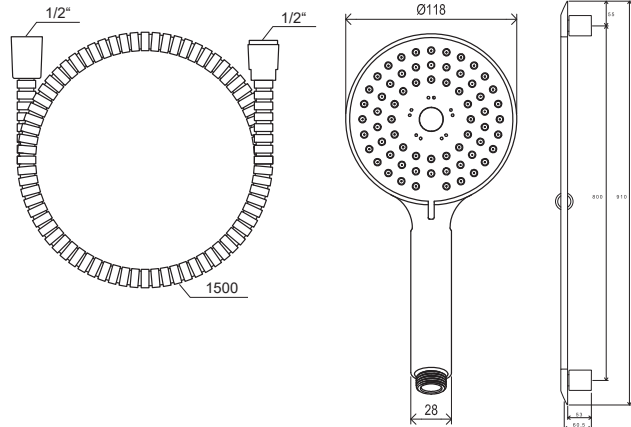

Showers and accessories

EASYCLEAN

EASYTWIST

Order No.	Type	Design	Flow rate	Size of packaging (cm)	Gross weight (kg)
X07P177	902.00CR Shower set - hand shower, bar 63,5 cm, hose	chrome	13/14/14	70x20x8	1.28