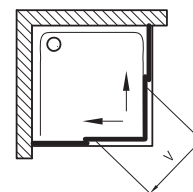

Height
1900 mm

Order No.	Type	Frame	Panelling	Product dimensions (mm)	„V“ entrance (mm)	Size of packaging (cm)	Gross weight (kg)
1LV40100Z1	BLRV2 - 80	white	transparent	780-800x780-800	435	69,5x11x201,5	54.58
1LV40100ZG	BLRV2 - 80	white	grape	780-800x780-800	435	69,5x11x201,5	54.58
1LV40C00Z1	BLRV2 - 80	bright alu	transparent	780-800x780-800	435	69,5x11x201,5	54.58
1LV40C00ZG	BLRV2 - 80	bright alu	grape	780-800x780-800	435	69,5x11x201,5	54.58
1LV40U00Z1	BLRV2 - 80	satin	transparent	780-800x780-800	435	69,5x11x201,5	54.58
1LV40U00ZG	BLRV2 - 80	satin	grape	780-800x780-800	435	69,5x11x201,5	54.58
1LV70100Z1	BLRV2 - 90	white	transparent	880-900x880-900	500	69,5x11x201,5	60.39
1LV70100ZG	BLRV2 - 90	white	grape	880-900x880-900	500	69,5x11x201,5	60.39
1LV70C00Z1	BLRV2 - 90	bright alu	transparent	880-900x880-900	500	69,5x11x201,5	60.39
1LV70C00ZG	BLRV2 - 90	bright alu	grape	880-900x880-900	500	69,5x11x201,5	60.39
1LV70U00Z1	BLRV2 - 90	satin	transparent	880-900x880-900	500	69,5x11x201,5	60.39
1LV70U00ZG	BLRV2 - 90	satin	grape	880-900x880-900	500	69,5x11x201,5	60.39

Products are delivered within 14 days as standard.

Extension profiles

Order No.	Type	Frame	Product dimensions (mm)	Size of packaging (cm)	Gross weight (kg)
E77880111900B	BLNPS	white	23x26x1900	2x3x191	0.5
E778801C1900B	BLNPS	bright alu	23x26x1900	2x3x191	0.41
E778801U1900B	BLNPS	satin	23x26x1900	2x3x191	0.41