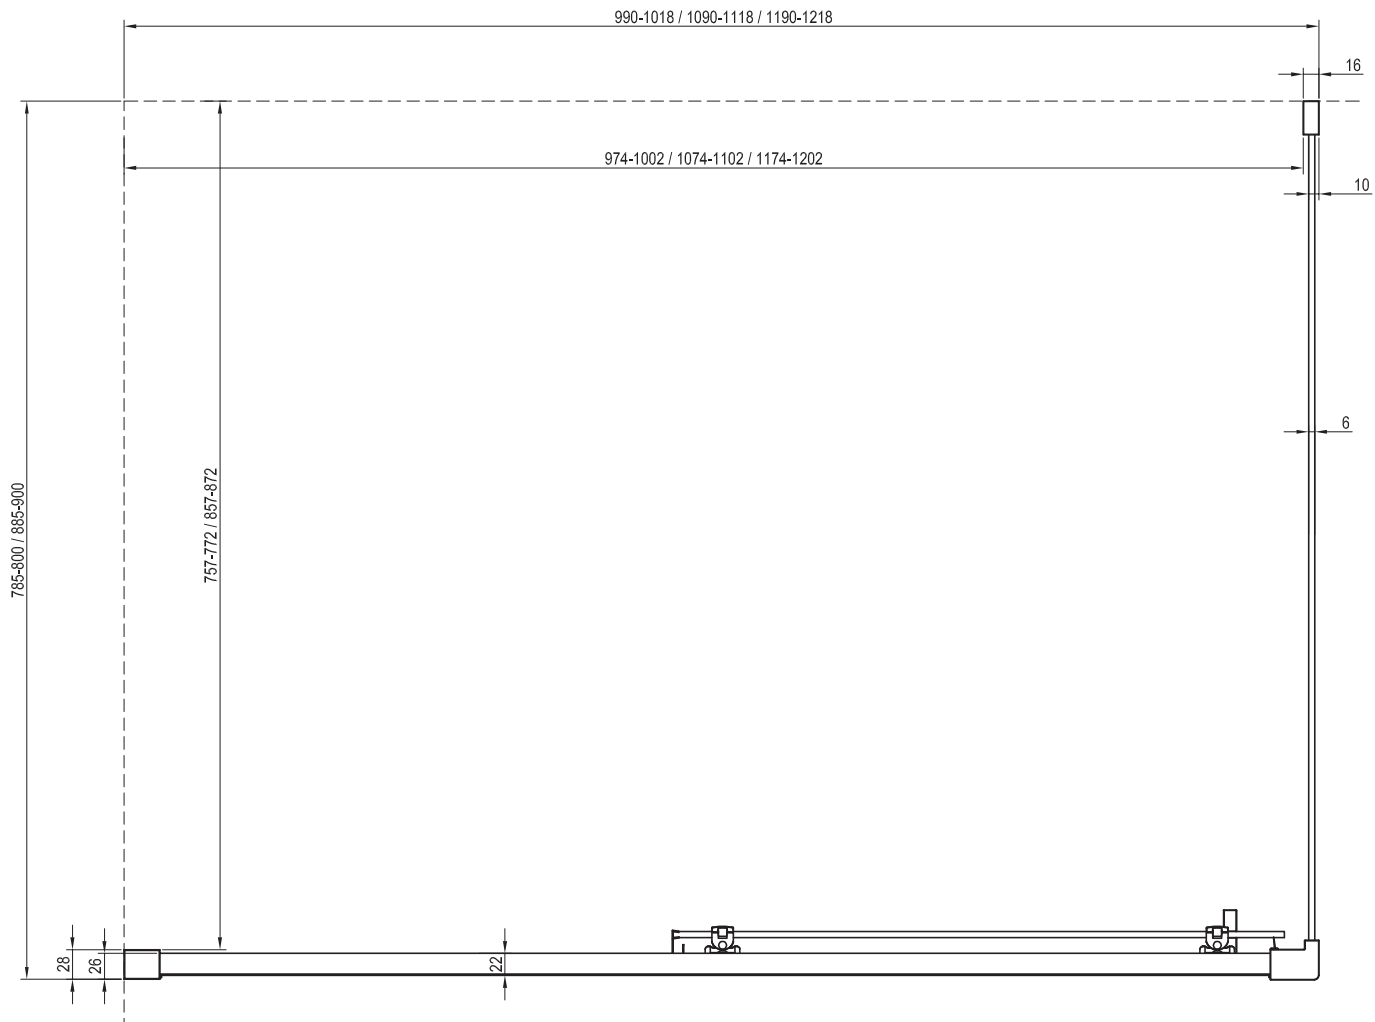

BLSDP2 + BLSPS Structural preparation

Type	Mounting onto a tray * Recommended shower tray size (mm)	Floor mounting ** Recommended size of inclined area (mm)
BLSDP2 - 100 + BLSPS - 80	1000 x 800	988 x 765
BLSDP2 - 110 + BLSPS - 80	1100 x 800	1088 x 765
BLSDP2 - 120 + BLSPS - 80	1200 x 800	1188 x 765
BLSDP2 - 120 + BLSPS - 90	1200 x 900	1188 x 865
Other combinations	-	In accordance with technical drawings

* The values listed in the table assume the tray is mounted in accordance with the RAVAK assembly manual

** The values in the table apply to the inside edge of the glass.