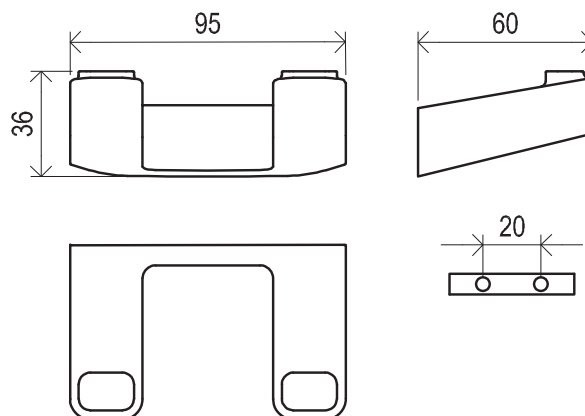

Order No.	Type	Design	Size of packaging (cm)	Gross weight (kg)
X07P352	TD 100.00CR Double hook	chrome	11x4,5x16	0.24
X07P554	TD 100.20BL Double hook	black	11x4,5x16	0.24