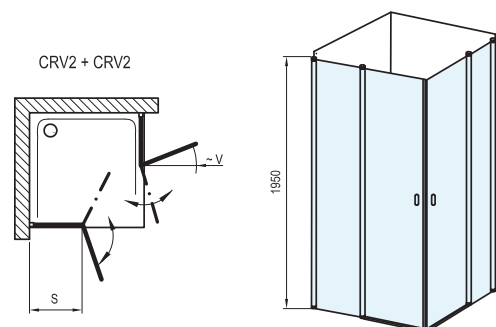

Extension profiles

Order No.	Type	Frame	Product dimensions (mm)	Size of packaging (cm)	Gross weight (kg)
E778801119470	CNPS	white	53x30x1947	3,5x55x195	1.23
E778801C19470	CNPS	bright alu	53x30x1947	3,5x55x195	1.23
E778801U19470	CNPS	satin	53x30x1947	3,5x55x195	1.23