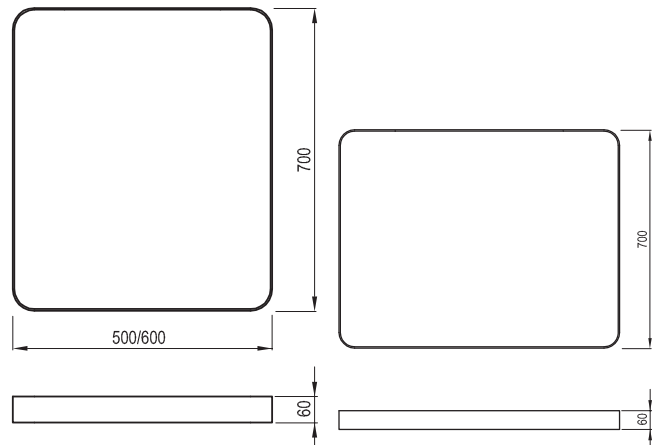

Order No.	Type	Dimensions (mm)	Size of packaging (cm)	Gross weight (kg)
X000001569	Mirror STRIP I 500x700 black with lighting, black	500x700x60	56x8x76	10
X000001570	Mirror STRIP I 600x700 black with lighting, black	600x700x60	66x8x76	12
X000001571	Mirror STRIP I 800x700 black with lighting, black	800x700x60	86x8x76	14.6
X000001572	Mirror STRIP I 900x700 black with lighting, black	900x700x60	96x8x76	16.9