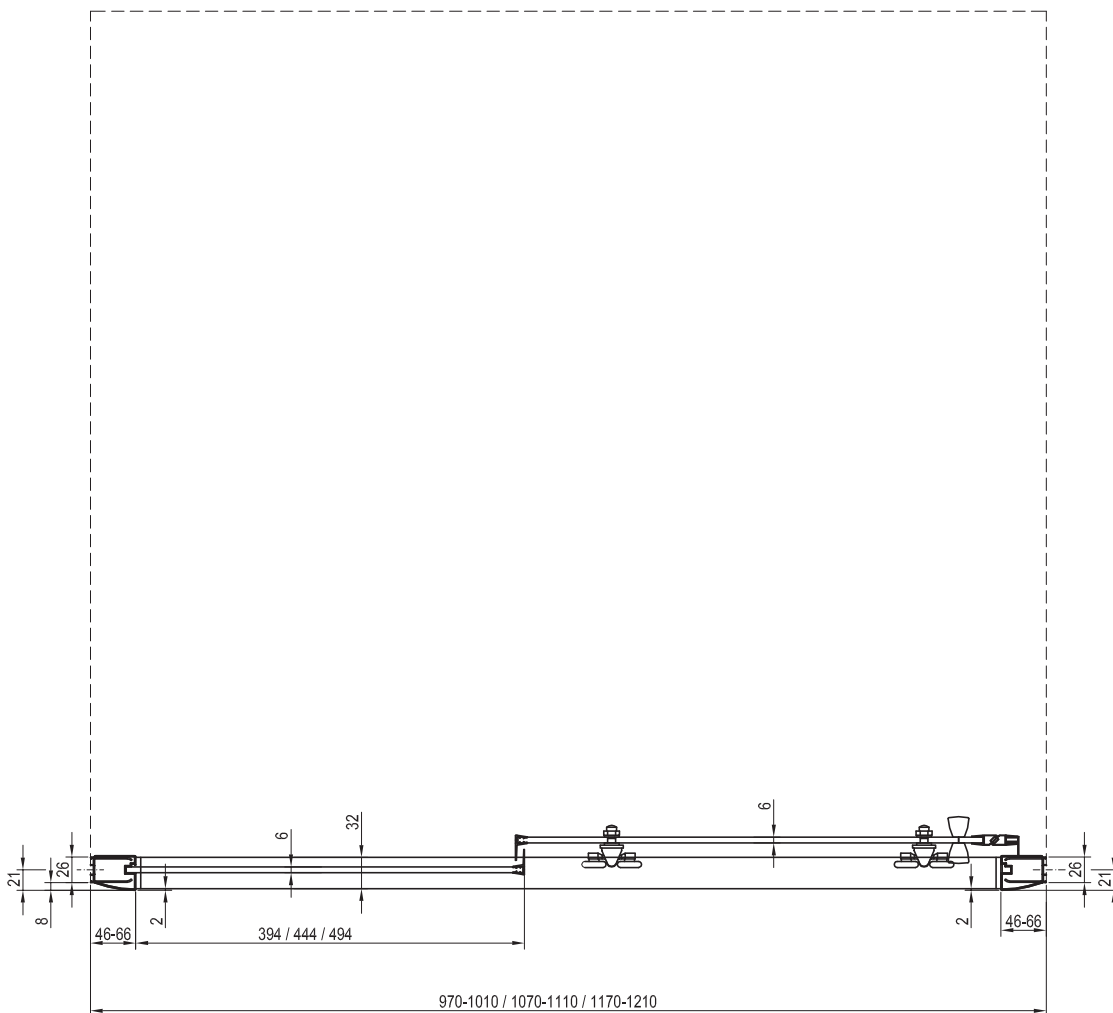

BLDP2 Structural preparation

Type	Mounting onto a tray * Recommended shower tray size (mm)	Floor mounting ** Recommended size of inclined area (mm)
BLDP2 100 + BLPS - 80	1000 x 800	955 x 745
BLDP2 100 + BLPS - 100	1000 x 1000	955 x 945
BLDP2 110 + BLPS - 80	1100 x 800	1055 x 745
BLDP2 120 + BLPS - 80	1200 x 800	1155 x 745
BLDP2 120 + BLPS - 90	1200 x 900	1155 x 845
Other combinations	-	In accordance with technical drawings

* The values listed in the table assume the tray is mounted in accordance with the RAVAK assembly manual

** The values in the table apply to the inside edge of the glass.