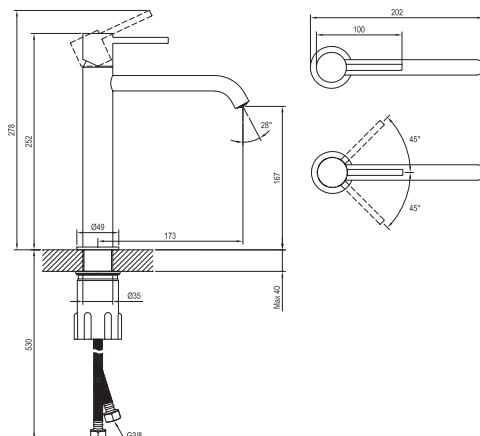

Order No.	Type	Design	Flow rate	Size of packaging (cm)	Gross weight (kg)
X070389	ES 014.00CR Washbasin faucet 250 mm, w/o pop-up waste	Chrome	5	41,3x23x7,4	1.38
X070390	ES 014.10WV Washbasin faucet 250 mm, w/o pop-up waste	White Velvet	5	41,3x23x7,4	1.38
X070392	ES 014.20BLM Washbasin faucet 250 mm, w/o pop-up waste	Black Matt	5	41,3x23x7,4	1.38
X070391	ES 014.20GB Washbasin faucet 250 mm, w/o pop-up waste	Graphite Brushed	5	41,3x23x7,4	1.38
X070393	ES 014.60RGB Washbasin faucet 250 mm, w/o pop-up waste	Rose Gold Brushed	5	41,3x23x7,4	1.38