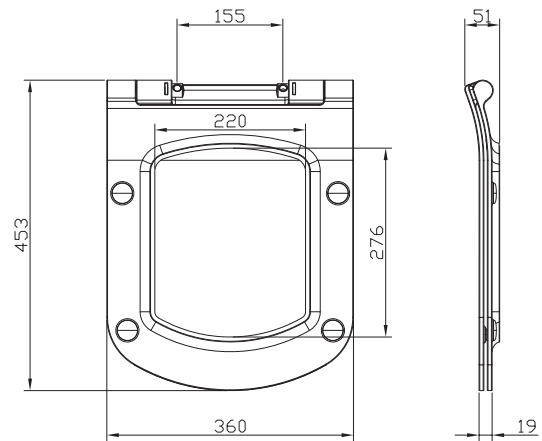

Order No.	Type	Dimensions (mm)	Size of packaging (cm)	Gross weight (kg)
X01673	Toilet seat Classic Slim, white	360x453x51	43x38x6	3.2

Order No.	Type	Dimensions (mm)	Size of packaging (cm)	Gross weight (kg)
X01672	Toilet seat Classic, white	366x453x48	43x38x6	2.7