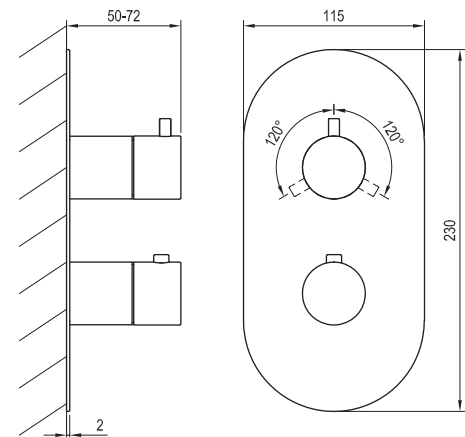

Order No.	Type	Design	Flow rate	Size of packaging (cm)	Gross weight (kg)
X070209	ES 067.00CR.O3.RB07C Thermostatic concealed faucet, 3-way w/o body	Chrome	22/22/22	26x15x7,5	1
X070252	ES 067.10WV.O3.RB07C Thermostatic concealed faucet, 3-way w/o body	White Velvet	22/22/22	26x15x7,5	1
X070289	ES 067.20BLM.O3.RB07C Thermostatic concealed faucet, 3-way w/o body	Black Matt	22/22/22	26x15x7,5	1
X070326	ES 067.20GB.O3.RB07C Thermostatic concealed faucet, 3-way w/o body	Graphite Brushed	22/22/22	26x15x7,5	1
X070363	ES 067.60RGB.O3.RB07C Thermostatic concealed faucet, 3-way w/o body	Rose Gold Brushed	22/22/22	26x15x7,5	1
X070232	RB 07C.50 Basic body for thermostatic concealed faucets, R-box Termo	-		15,7x17x15,7	2.67

Flow rate values ES 063.XX.O2.RB07C: outlet 1/outlet 2

Flow rate values ES 067.XX.O3.RB07C: outlet 1/outlet 2/outlet 3

Flow rate is given in l/min at a pressure of 0.3 MPa. Products are delivered within 14 days as standard.