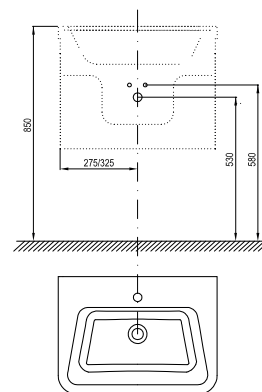

Order No.	Type	Dimensions (mm)	Size of packaging (cm)	Gross weight (kg)
X000001283	SD 10° II 550, white	550x450x450	59x49x49	24.9
X000001285	SD 10° II 550, dark walnut	550x450x450	59x49x49	24.9
X000001286	SD 10° II 650, white	650x480x450	69x49x49	29.4
X000001288	SD 10° II 650, dark walnut	650x480x450	69x49x49	29.4