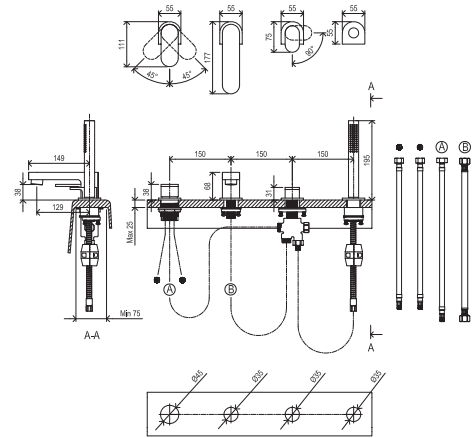

Order No.	Type	Design	Flow rate	Size of packaging (cm)	Gross weight (kg)
X070170	CR 026.00CR Bathtub edge faucet 4-hole, with set	chrome	15/11	45x28x12	4.25