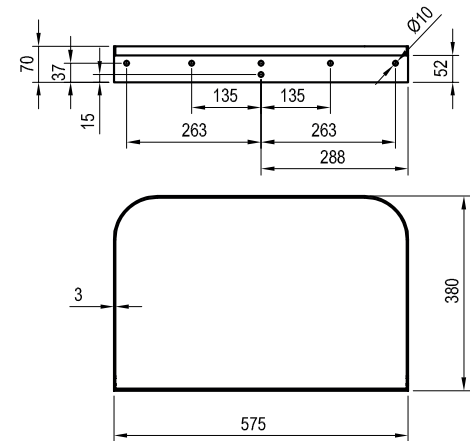

Accessories → 404

Faucets → 472

Extras → 582

Furniture → 408

Detergents → 601

Order No.	Type	Dimensions (mm)	Size of packaging (cm)	Gross weight (kg)
XJX01280002	Washbasin Yard 800 ceramic, white	805x500x125	84x53x15	17.45
XJX01080000	Washbasin Yard 800 ceramic, without hole, white	805x500x125	84x53x15	17.45
X01439	Washbasin waste plug fixed, chrome	Ø 68x104-119	7,5x7,5x14,5	0.31
X01695	Washbasin waste plug fixed ceramic, white	Ø 67x99	7,5x7,5x14,5	0.27
X01762	Washbasin waste plug fixed, black	Ø 68x104-119	7,5x7,5x14,5	0.36
X01371	Washbasin waste trap, chrome	Ø 50x140-240x360	15x7x36	0.77
X01747	Washbasin waste trap, black	Ø 50x140-240x360	15x7x36	0.88
X01612	Washbasin waste trap furniture	Ø 70x170-240x210-510	20x9x40	0.29