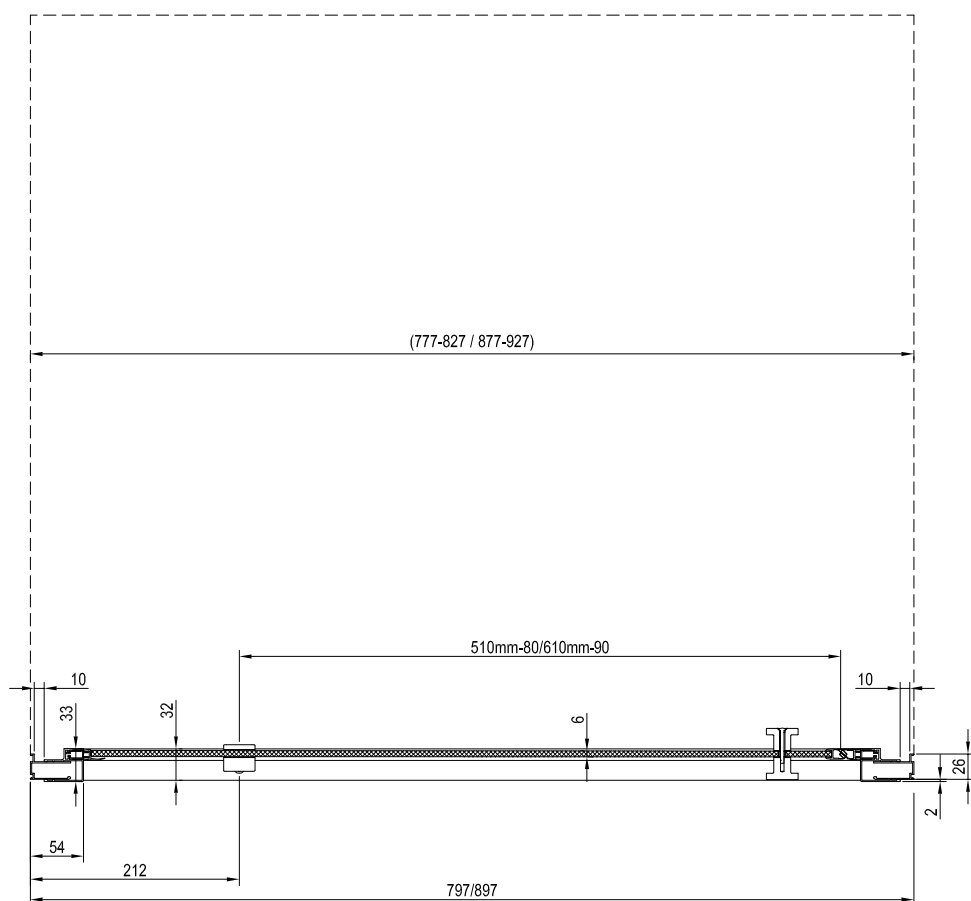

NDOP1

Structural preparation