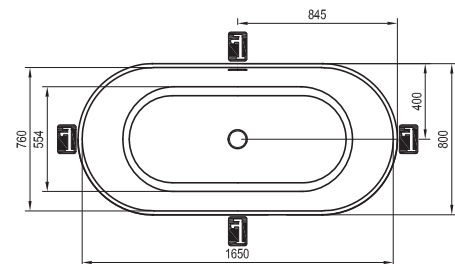

Freedom O

Bathtub colour

Order No.	BATHTUB	Dimensions (mm)	Size of packaging (cm)	Gross weight (kg)
XC00100020	Bathtub FREEDOM O 169x80, freestanding, snowwhite	1690x800x565	178x82x61	47
XC00100032	Bathtub FREEDOM O 169x80, freestanding, snowwhite, black overflow	1690x800x565	178x82x61	47

Order No.	RECOMMENDED PRODUCTS	Dimensions (mm)	Size of packaging (cm)	Gross weight (kg)
X070059	FM 080.00CR Floor-mounted bathtub faucet, with set	---	95,5x48,5x14	9,51
X070101	CR 080.00CR Floor-mounted bathtub faucet, with set	---	103x42x23	10

Warranty: 10 years – The warranty is contingent on the buyer using original RAVAK supports (legs) intended for the given type of bathtub in accordance with the assembly manual! Products are delivered within 14 days as standard.