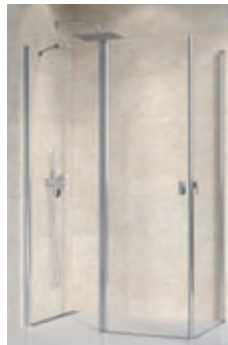

rectangle

Brilliant, SmartLine, Matrix, Chrome, Nexty, Pivot, Blix Slim, Blix, Supernova