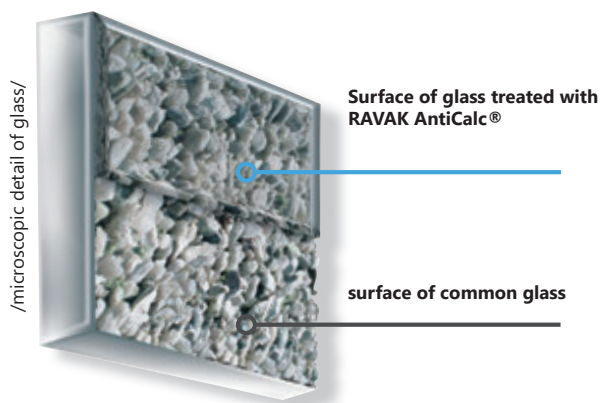

THE BEST SERVICE COMES DIRECTLY FROM THE MANUFACTURER

An invisible shield against dirt and deposits on the glass

All water except for rainwater and distilled water contains a certain amount of salts. Their deposits, known as scale, can only be removed with great difficulty. They form a chemical bond with the glass and give it an unsightly tint over time. Common chemical cleaning products are entirely ineffective against scale. Only the patented RAVAK AntiCalc® technology can reliably protect glass from these permanent stains. All RAVAK shower enclosures and screen glass panes are treated with RAVAK AntiCalc® during production.

RAVAK AntiCalc Conditioner

It is recommended to renew the water-repellent effects of our technology every 3 months (depending on water hardness) by applying RAVAK AntiCalc Conditioner.