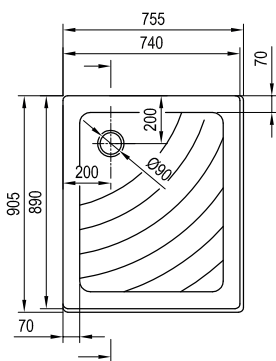

SHOWER TRAY DEPTH

SHOWER TRAY HEIGHT

WASTE TRAP DIAMETER

ANTIBAC*

Aneta

Order No.	Type	Size of packaging (cm)	Gross weight (kg)
A003701220	Shower tray ANETA 75x90 LA	76x4x91	10
A003701320	Shower tray ANETA 75x90 EX	76x19x91	7.63
A003701120	Shower tray ANETA 75x90 PU	76x19x91	8.7
B2F0000002	Universal base 650 for shower tray 90 LA	65x11x5	2.74
A000000004	Universal mounting kit for shower trays	8x5x125	0.66

Material: Acrylic (PMMA + ABS sandwich), Antibac® finish
Reinforcement: type LA – fibreglass; type EX, PU – polyurethane foam with glass fibres