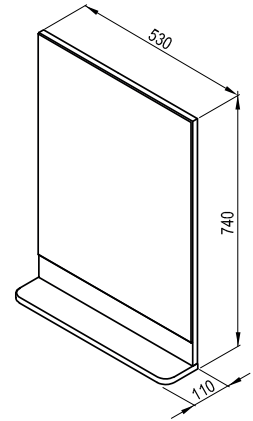

Design

White gloss

BeHappy II

Order No.	Type	Dimensions (mm)	Size of packaging (cm)	Gross weight (kg)
X000001099	Mirror BeHappy II 530, white	530x110x740	58x80x6	12

Order No.	Type	Dimensions (mm)	Size of packaging (cm)	Gross weight (kg)
X000001097	SD BeHappy II 530, white	530x370x435	60x50x44	15.5
XJA01155000	Washbasin BeHappy II 550 with holes	550x400x166	42x15x57	15.6