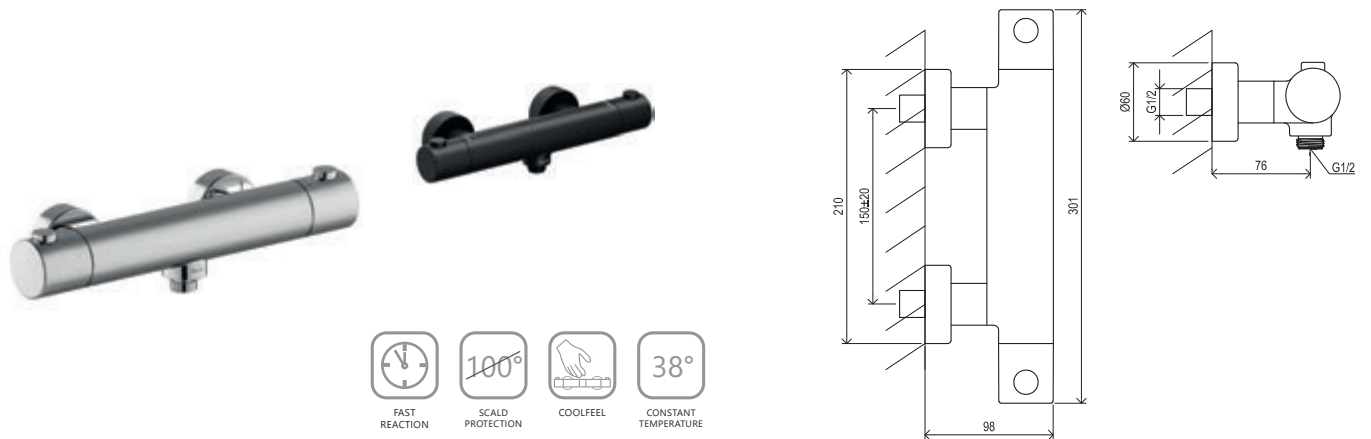

Order No.	Type	Design	Flow rate	Size of packaging (cm)	Gross weight (kg)
X070116	PU 033.00CR Thermostatic shower faucet, w/o set	chrome	22	28x22x7,5	2.27
X070188	PU 033.20BL Thermostatic shower faucet, w/o set	black	22	28x22x7,5	1.93