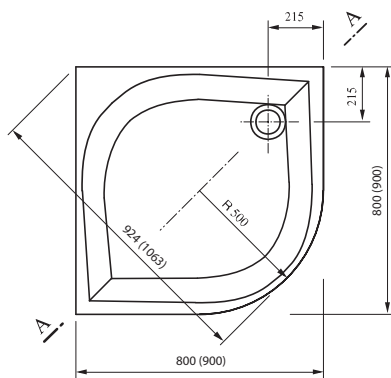

Elipso

Order No.	Type	Size of packaging (cm)	Gross weight (kg)
A224401410	Shower tray ELIPSO 80 PAN	81x4x81	7.02
A227701410	Shower tray ELIPSO 90 PAN	91x19x91	9.1
A000000004	Universal mounting kit for shower trays	8x5x125	0.66

Material: Acrylic (PMMA + ABS sandwich), Antibac® finish
Reinforcement: type PAN – polyurethane foam with glass fibres

Gigant

Order No.	Type	Size of packaging (cm)	Gross weight (kg)
XA01A401210	Shower tray GIGANT 100x80 LA	84x10x105	15.5
XA01G701210	Shower tray GIGANT 120x90 LA	84x10x125	19.7
B2F0000002	Universal base 650 for shower tray 90 LA	65x11x5	2.74
B2F0000003	Universal base 750 for shower tray 100 LA	75x11x5	3.06
A000000004	Universal mounting kit for shower trays	8x5x125	0.66

Material: Acrylic (PMMA + ABS sandwich), Antibac® finish
Reinforcement: type LA - fibreglass

Gigant