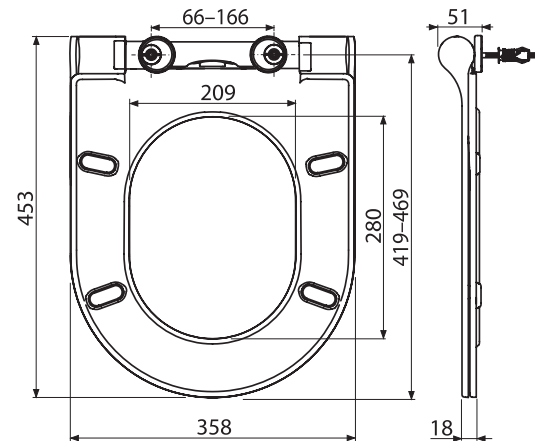

Order No.	Type	Dimensions (mm)	Size of packaging (cm)	Gross weight (kg)
X01550	Toilet seat Uni Chrome Slim, white	358x453x51	47,5x38x8,5	3.03