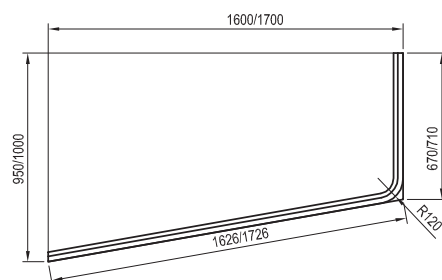

1801
2051

VOLUME

25 kg
28 kg

WEIGHT

CONCEPTS

L/R

L/R OPTION

10

10-YEAR
WARRANTY

10°

Bathtub colour

WHITE

Panel colour

WHITE

Order No.	BATHTUB	Dimensions (mm)	Size of packaging (cm)	Gross weight (kg)
C831000000	Bathtub 10° 160x95 L	1600x950x440	165x97x50	24.85
C841000000	Bathtub 10° 160x95 R	1600x950x440	165x97x50	24.85
C811000000	Bathtub 10° 170x100 L	1700x1000x440	175x97x50	27.54
C821000000	Bathtub 10° 170x100 R	1700x1000x440	175x97x50	27.54

Order No.	PANELS AND SUPPORTS	Dimensions (mm)	Size of packaging (cm)	Gross weight (kg)
CY81000000	Support for bathtub 10°, Chrome 160/170x105	---	88x11x5	4.22
CZ83100A00	Panel 10° 160 L	162x97x56	162x97x56	6.28
CZ84100A00	Panel 10° 160 R	162x97x56	162x97x56	6.28
CZ81100A00	Panel 10° 170 L	172x107x56	172x107x56	6.47
CZ82100A00	Panel 10° 170 R	172x107x56	172x107x56	6.47
B28100000N	Panelkit 10°, BeHappy II, Chrome 160/170x105	---	72x11x5	1.45

Order No.	RECOMMENDED PRODUCTS	Dimensions (mm)	Size of packaging (cm)	Gross weight (kg)
X01377	Bathtub waste set 570 C-C R/R, chrome	---	14x8x38	0.72
X01305	Bathtub waste set 570 B R/R, chrome	---	14x8x38	0.83
7QLA0C03Z1	10CVS2 - 100 L	1000	98x6x153	26.9
7QRA0C03Z1	10CVS2 - 100 R	1000	98x6x153	26.9

95 / 100 cm
160 / 170 cm

L

R

Warranty: 10 years – The warranty is contingent on the buyer using original RAVAK supports (legs) intended for the given type of bathtub in accordance with the assembly manual! Products are delivered within 14 days as standard.