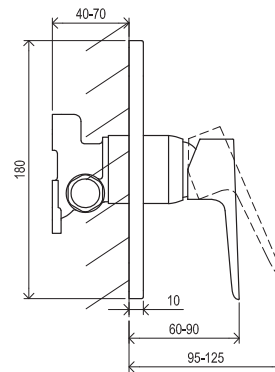

Order No.	Type	Design	Flow rate	Size of packaging (cm)	Gross weight (kg)
X070089	CL 066.00CR.O1.RB070 Concealed faucet, 1-way w/o body	chrome	20	21,5x18,5x10	1.51
X070052	RB 070.50 R-box for 065.00, 066.00	-		16x12x12	1.19

Flow rate values: CL 065 top/bottom outlet
Flow rate is given in l/min at a pressure of 0.3 MPa. Products are delivered within 14 days as standard.