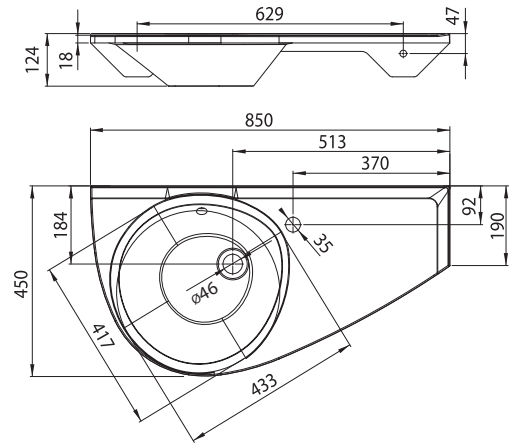

Furniture → 409

Bathtubs → 316

Avocado

Order No.	Type	Dimensions (mm)	Size of packaging (cm)	Gross weight (kg)
XJ1L1100000	Washbasin Avocado L with holes	850x450x124	87x14x48	13.6
XJ1P1100000	Washbasin Avocado R with holes	850x450x124	87x14x48	13.3
X01437	Washbasin waste plug Click-Clack low, chrome	Ø 62x77-92	7x7x11	0.27
X01373	Washbasin waste plug Click-Clack, chrome	Ø 62x104-119	7,5x7,5x14,5	0.35
X01436	Washbasin waste trap U tubular, chrome	Ø 45x160-190x360	4x12x34	0.35
X01371	Washbasin waste trap, chrome	Ø 50x140-240x360	15x7x36	0.77