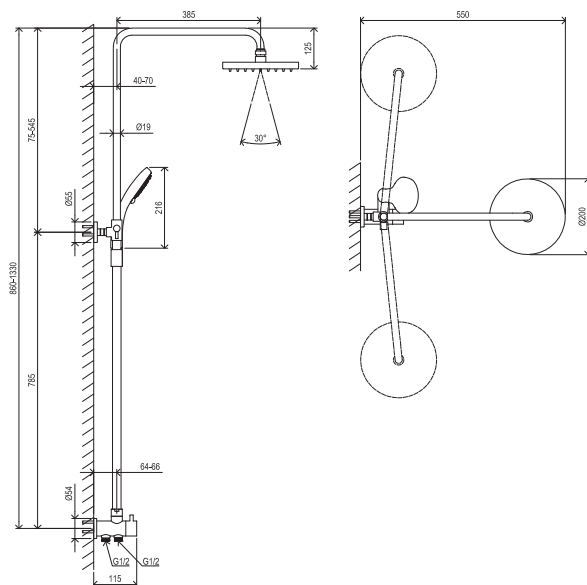

EASYCLEAN

Order No.	Type	Design	Flow rate	Size of packaging (cm)	Gross weight (kg)
X07P232	DS 090.00CR Shower column w/o faucet, adjustable, with set	chrome	14/10,5	89x46x15	4.35

COOLFEEL

AIR

Order No.	Type	Design	Flow rate	Size of packaging (cm)	Gross weight (kg)
X07P643	DS 091.00CR Shower column, adjustable, with set	chrome	14/8	87x35x9	5.64

Flow rate values: DS 091.00 head/hand shower Flow rate values: DS 090 head/hand shower
Flow rate is given in l/min at a pressure of 0.3 MPa. Products are delivered within 14 days as standard.