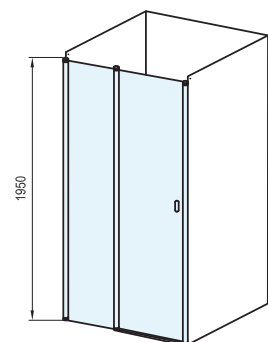

Extension profiles

Order No.	Type	Frame	Product dimensions (mm)	Size of packaging (cm)	Gross weight (kg)
E778801119470	CNPS	white	53x30x1947	3,5x55x195	1.23
E778801C19470	CNPS	bright alu	53x30x1947	3,5x55x195	1.23
E778801U19470	CNPS	satın	53x30x1947	3,5x55x195	1.23