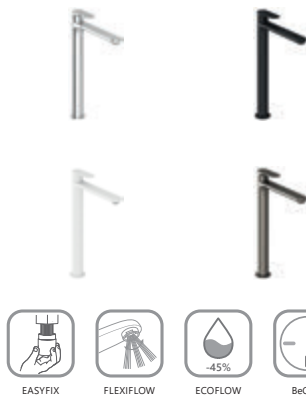

5

5-YEAR WARRANTY ON FAUCETS

SOFT MOVE

Eleganta

Order No.	Type	Design	Flow rate	Size of packaging (cm)	Gross weight (kg)
X070211	EL 015.00CR Washbasin faucet 335 mm, w/o pop-up waste	Chrome	5	41,3x23x7,4	2.17
X070254	EL 015.10WV Washbasin faucet 335 mm, w/o pop-up waste	White Velvet	5	41,3x23x7,4	2.17
X070291	EL 015.20BLM Washbasin faucet 335 mm, w/o pop-up waste	Black Matt	5	41,3x23x7,4	2.17
X070328	EL 015.20GB Washbasin faucet 335 mm, w/o pop-up waste	Graphite Brushed	5	41,3x23x7,4	2.17
X070365	EL 015.60RGB Washbasin faucet 335 mm, w/o pop-up waste	Rose Gold Brushed	5	41,3x23x7,4	2.17