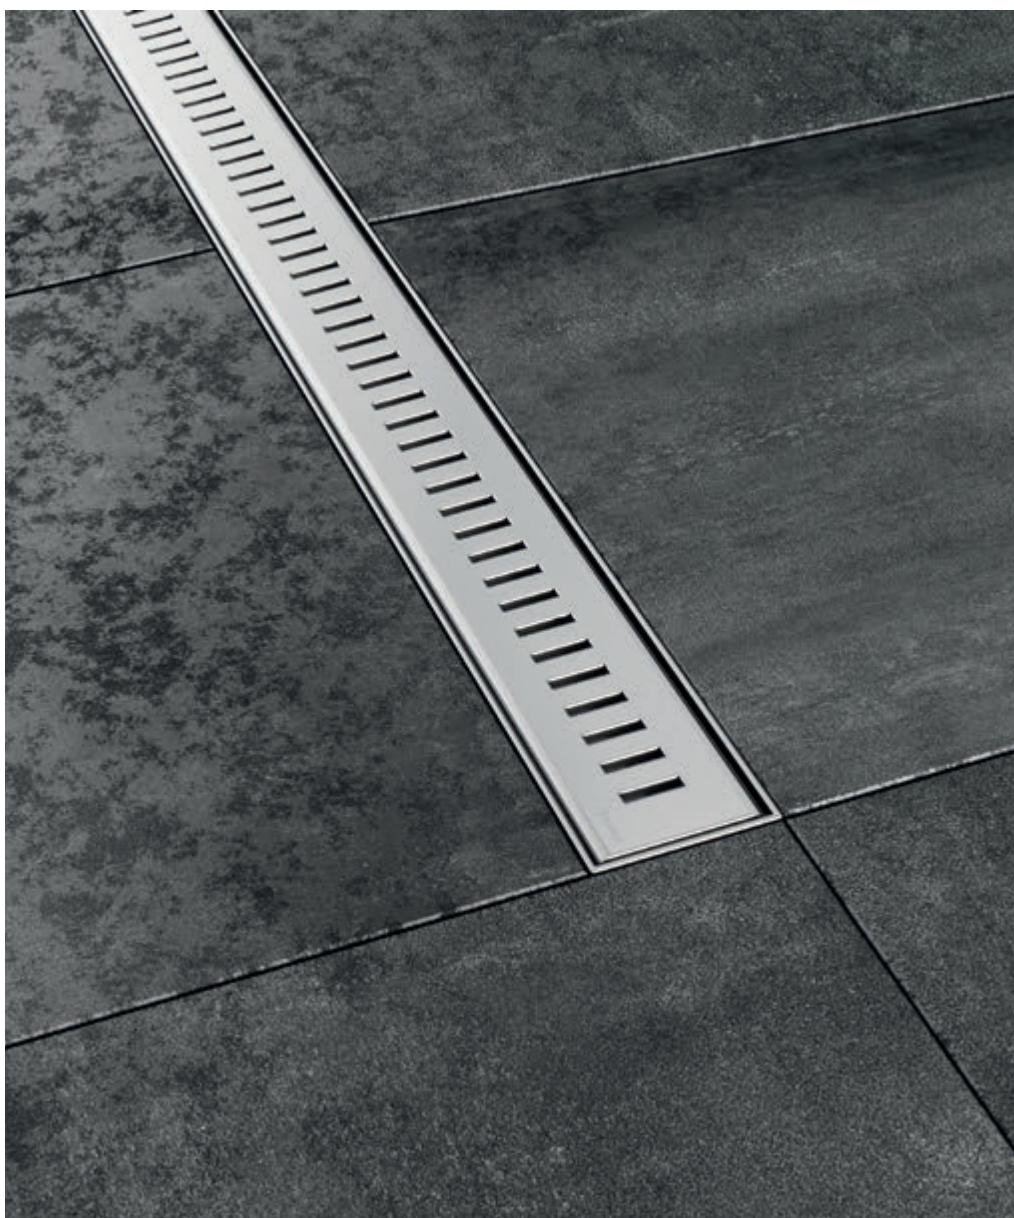

Zebra and SN501 Plastic body with a stainless grate

Zebra – low mounting height of mere 75 mm