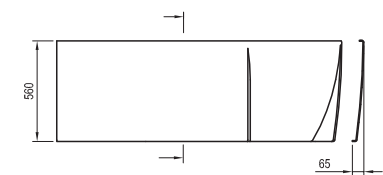

175 l
200 l

VOLUME

24 kg
26 kg

WEIGHT

CONCEPTS

L/R

L/R OPTION

10

10-YEAR
WARRANTY

Rosa 95

Bathtub colour

WHITE

Panel colour

WHITE

Order No.	BATHTUB	Dimensions (mm)	Size of packaging (cm)	Gross weight (kg)
C55100000	Bathtub ROSA 95 150x95 L	1500x950x440	151x95x50	24
C56100000	Bathtub ROSA 95 150x95 R	1500x950x440	153x95x50	24
C57100000	Bathtub ROSA 95 160x95 L	1600x950x440	163x95x50	26
C58100000	Bathtub ROSA 95 160x95 R	1600x950x440	163x95x50	26

Order No.	PANELS AND SUPPORTS	Dimensions (mm)	Size of packaging (cm)	Gross weight (kg)
CY5500000	Support for bathtub ROSA universal	---	88x11x5	4.42
CZ55100A00	Panel ROSA 95 150 L	1500x950x560	3x48x59	5.96
CZ56100A00	Panel ROSA 95 150 R	1500x950x560	3x48x59	5.96
CZ57100A00	Panel ROSA 95 160 L	1600x950x560	3x51x59	6.14
CZ58100A00	Panel ROSA 95 160 R	1600x950x560	3x51x59	6.14
B23000100N	Panelkit ROSA universal	---	72x11x5	3.25

Order No.	RECOMMENDED PRODUCTS	Dimensions (mm)	Size of packaging (cm)	Gross weight (kg)
X01305	Bathtub waste set 570 B R/R, chrome	---	14x8x38	0.83
X01438	Bathtub overflow filler 570 B S/R, chrome	---	15x11x39	0.93
7QLM0C00Y1	CVSK1 ROSA 140/150 L	---	84x5x156	25.68
76L8010041	VSK2 ROSA 150 L	---	48x8x153	6.73

150 / 160 cm
95 cm

L

R

Warranty: 10 years – The warranty is contingent on the buyer using original RAVAK supports (legs) intended for the given type of bathtub in accordance with the assembly manual! Products are delivered within 14 days as standard.