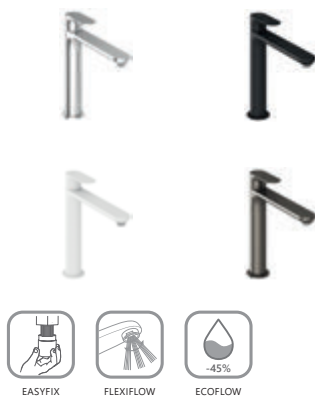

Order No.	Type	Design	Flow rate	Size of packaging (cm)	Gross weight (kg)
X070384	EL 014.00CR Washbasin faucet 220 mm, w/o pop-up waste	Chrome	5	41,3x23x7,4	1.77
X070385	EL 014.10WV Washbasin faucet 220 mm, w/o pop-up waste	White Velvet	5	41,3x23x7,4	1.77
X070387	EL 014.20BLM Washbasin faucet 220 mm, w/o pop-up waste	Black Matt	5	41,3x23x7,4	1.77
X070386	EL 014.20GB Washbasin faucet 220 mm, w/o pop-up waste	Graphite Brushed	5	41,3x23x7,4	1.77
X070388	EL 014.60RGB Washbasin faucet 220 mm, w/o pop-up waste	Rose Gold Brushed	5	41,3x23x7,4	1.77