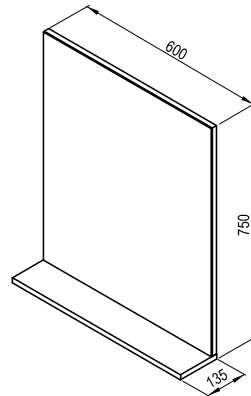

Door design

White gloss

Rosa II

Order No.	Type	Dimensions (mm)	Size of packaging (cm)	Gross weight (kg)
X00000930	Mirror Rosa II 600, white	600x135x750	64x15x82	9.5
X000001296	Mirror Rosa II 760, white	760x135x750	80x15x82	11.2