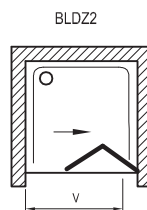

5-YEAR WARRANTY

GLASS THICKNESS

GLASS PROTECTION ANTICALC

SILENT OPERATION

Blix BLDZ2

Design

BRIGHT ALU

Standard panelling

TRANSPARENT

Height
1900 mm

Order No.	Type	Frame	Panelling	Product dimensions (mm)	Product dimensions in mm - installation with BLPSZ	„V“ entrance (mm)	Size of packaging (cm)	Gross weight (kg)
X01H10C00Z1	BLDZ2 - 70	bright alu	transparent	670-710	670-690	453	73x7x198	25.5
X01H40C00Z1	BLDZ2 - 80	bright alu	transparent	770-810	770-790	553	83x7x198	29.5
X01H70C00Z1	BLDZ2 - 90	bright alu	transparent	870-910	870-890	654	93x7x198	33.5

Products are delivered within 14 days as standard.