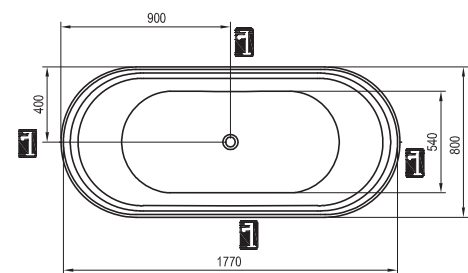

Bathtub colour

WHITE

Order No.	BATHTUB	Dimensions (mm)	Size of packaging (cm)	Gross weight (kg)
XC00100026	Bathtub YPSILON 180x80, freestanding, snowwhite	1800x800x600	182x82x61	55
XC00100034	Bathtub YPSILON 180x80, freestanding, snowwhite, black overflow	1800x800x600	182x82x61	55

Order No.	RECOMMENDED PRODUCTS	Dimensions (mm)	Size of packaging (cm)	Gross weight (kg)
X070059	FM 080.00CR Floor-mounted bathtub faucet, with set	---	95,5x48,5x14	9,51
X070101	CR 080.00CR Floor-mounted bathtub faucet, with set	---	103x42x23	10