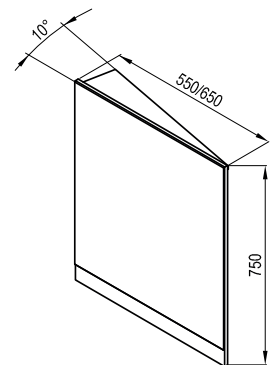

Body design

Laminate Dark
walnut

White gloss

10°

Order No.	Type	Dimensions (mm)	Size of packaging (cm)	Gross weight (kg)
X00000848	Mirror 10° 550, white	550x110x750	60x16x80	7.5
X00000850	Mirror 10° 550, dark walnut	550x110x750	60x16x80	7.5
X00000851	Mirror 10° 650, white	650x110x750	70x16x80	8.5
X00000853	Mirror 10° 650, dark walnut	650x110x750	70x16x80	8.5