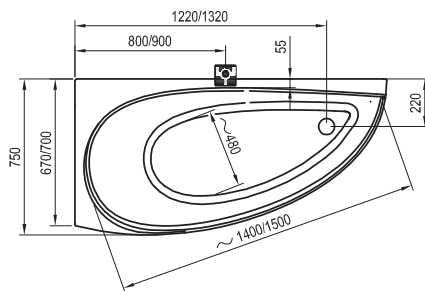

158l
175l
VOLUME

20kg
22kg
WEIGHT

L/R
L/R OPTION

10
10-YEAR WARRANTY

Avocado

Bathtub colour

Panel colour

Order No.	BATHTUB	Dimensions (mm)	Size of packaging (cm)	Gross weight (kg)
CT01000000	Bathtub AVOCADO 150x75 L	1500x750x475	152x77x50	19.5
CS01000000	Bathtub AVOCADO 150x75 R	1500x750x475	152x77x50	19.5
CQ01000000	Bathtub AVOCADO 160x75 L	1600x750x475	162x77x50	21.5
CH01000000	Bathtub AVOCADO 160x75 R	1600x750x475	162x77x50	21.5

Order No.	PANELS AND SUPPORTS	Dimensions (mm)	Size of packaging (cm)	Gross weight (kg)
CYS0000000	Support for bathtub AVOCADO	---	62x11x5	3.45
CZT1000A00	Panel AVOCADO 150 L	1500x750x565	4x32x60	5.33
CZS1000A00	Panel AVOCADO 150 R	1500x750x565	4x32x60	5.33
CZQ1000A00	Panel AVOCADO 160 L	1600x750x565	4x36x60	6.23
CZI1000A00	Panel AVOCADO 160 R	1600x750x565	4x36x60	6.23
B28000000N	Panelkit AVOCADO	---	49x11x5	1.25

Order No.	RECOMMENDED PRODUCTS	Dimensions (mm)	Size of packaging (cm)	Gross weight (kg)
X01305	Bathtub waste set 570 B R/R, chrome	---	14x8x38	0.83
X01377	Bathtub waste set 570 C-C R/R, chrome	---	14x8x38	0.72

Warranty: 10 years – The warranty is contingent on the buyer using original RAVAK supports (legs) intended for the given type of bathtub in accordance with the assembly manual! Products are delivered within 14 days as standard.