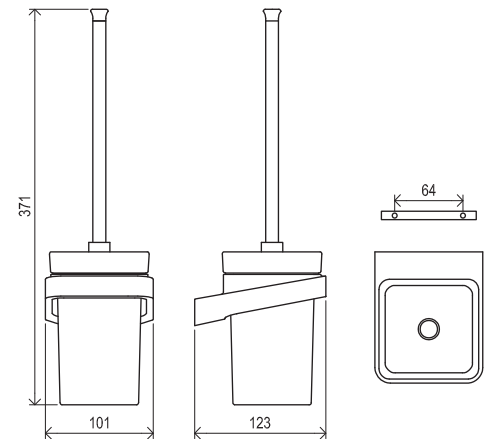

Products are delivered within 14 days as standard.

5

5-YEAR WARRANTY

Zn

METAL DESIGN

CONCEPTS

10°

Order No.	Type	Design	Size of packaging (cm)	Gross weight (kg)
X07P329	TD 400.00CR Toilet paper holder	chrome	11x4,5x16	0.53
X07P565	TD 400.20BL Toilet paper holder	black	11x4,5x16	0.53