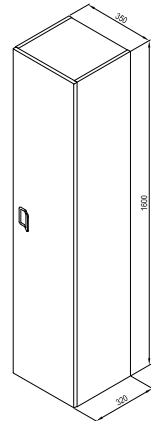

Order No.	Type	Dimensions (mm)	Size of packaging (cm)	Gross weight (kg)
X000001383	SB Comfort 350, white/white	350x320x1600	164,5x36,5x39,5	29,4
X000001385	Handle Comfort, chrome	82x30x69	10x2,5x9	0,19