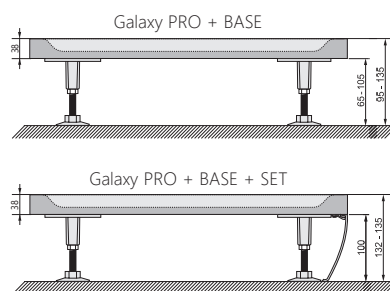

5-YEAR WARRANTY

SHOWER TRAY DEPTH

SHOWER TRAY HEIGHT

WASTE TRAP DIAMETER

Elipso Pro

Order No.	Type	Size of packaging (cm)	Gross weight (kg)
XA234401010	Shower tray ELIPSO PRO 80	84x6x84	26.2
XA237701010	Shower tray ELIPSO PRO 90	94x6x94	33.4
XA23AA01010	Shower tray ELIPSO PRO 100	105x6x105	42.3
XA934001010	Panel ELIPSO PRO 80 SET	4x33x11	1.1
XA937001010	Panel ELIPSO PRO 90 SET	4x44x11	1.2
XA93A001010	Panel ELIPSO PRO 100 SET	4x90x11	1.35
XB2J000000N	Base GALAXY PRO	15x8x8	0.64
A000000004	Universal mounting kit for shower trays	8x5x125	0.66

Material: cast mixture of dolomite and resin
Production process: casting