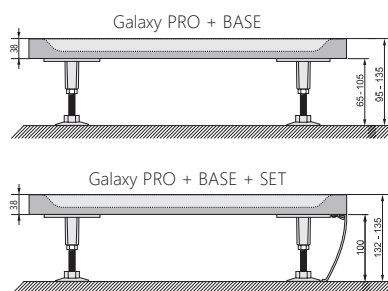

Perseus Pro Chrome

Order No.	Type	Size of packaging (cm)	Gross weight (kg)
XA044401010	Shower tray PERSEUS PRO CHROME 80	84x6x84	28.5
XA047701010	Shower tray PERSEUS PRO CHROME 90	95x6x95	36
XA04AA01010	Shower tray PERSEUS PRO CHROME 100	105x6x105	46.9
XA834001010	Panel PERSEUS PRO 80 SET	4x39x11	1.1
XA837001010	Panel PERSEUS PRO 90 SET	4x44x11	1.22
XA83A001010	Panel PERSEUS PRO 100 SET	4x50x11	1.36
XB2J000000N	Base GALAXY PRO	15x8x8	0.64
A00000004	Universal mounting kit for shower trays	8x5x125	0.66

Material: cast mixture of dolomite and resin
Production process: casting