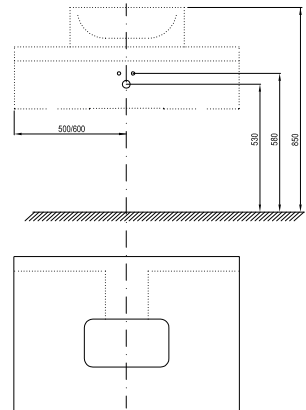

Order No.	Type	Dimensions (mm)	Size of packaging (cm)	Gross weight (kg)
X000001030	SD Formy 1000, white	1000x550x220	106x28x61	46
X000001033	SD Formy 1000, oak	1000x550x220	106x28x61	46
X000001036	SD Formy 1000, walnut	1000x550x220	106x28x61	46
X000001031	SD Formy 1200, white	1200x550x220	126x28x61	56
X000001034	SD Formy 1200, oak	1200x550x220	126x28x61	56
X000001037	SD Formy 1200, walnut	1200x550x220	126x28x61	56

Products are delivered within 14 days as standard.