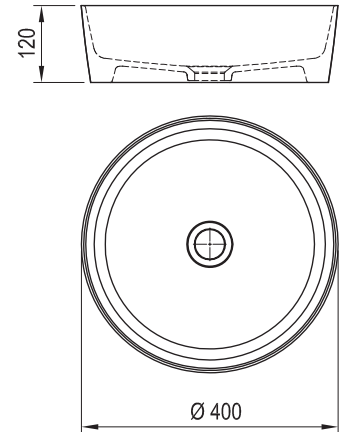

5

5-YEAR
WARRANTY

Uni Slim and Uni

Order No.	Type	Dimensions (mm)	Size of packaging (cm)	Gross weight (kg)
XJX01140002	Washbasin Uni 400 Slim ceramic, white	Ø 400x120	44x13x44	6.3
X01439	Washbasin waste plug fixed, chrome	Ø 68x104-119	7,5x7,5x14,5	0.31
X01695	Washbasin waste plug fixed ceramic, white	Ø 67x99	7,5x7,5x14,5	0.27
X01762	Washbasin waste plug fixed, black	Ø 68x104-119	7,5x7,5x14,5	0.36
X01371	Washbasin waste trap, chrome	Ø 50x140-240x360	15x7x36	0.77
X01747	Washbasin waste trap, black	Ø 50x140-240x360	15x7x36	0.88
X01612	Washbasin waste trap furniture	Ø 70x170-240x210-510	20x9x40	0.29