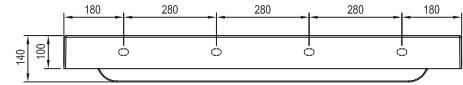

5

5-YEAR
WARRANTY

Natural

Order No.	Type	Dimensions (mm)	Size of packaging (cm)	Gross weight (kg)
XJO01212000	Washbasin Natural Duo 1200 without overflow with holes	1200x450x140	122x16x47	34.4
X01439	Washbasin waste plug fixed, chrome	Ø 68x104-119	7,5x7,5x14,5	0.31
X01695	Washbasin waste plug fixed ceramic, white	Ø 67x99	7,5x7,5x14,5	0.27
X01762	Washbasin waste plug fixed, black	Ø 68x104-119	7,5x7,5x14,5	0.36
X01371	Washbasin waste trap, chrome	Ø 50x140-240x360	15x7x36	0.77
X01747	Washbasin waste trap, black	Ø 50x140-240x360	15x7x36	0.88
X01612	Washbasin waste trap furniture	Ø 70x170-240x210-510	20x9x40	0.29