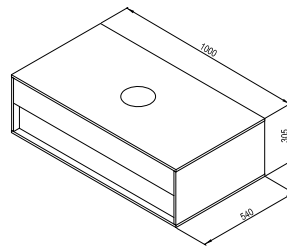

Body design

White gloss

Door design

Walnut veneer

Oak veneer

White gloss

Step

Order No.	Type	Dimensions (mm)	Size of packaging (cm)	Gross weight (kg)
X000001421	MC Step 1000, white	1000x150x740	105x20x79	22.7