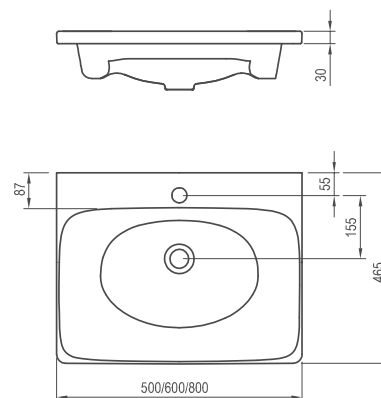

Order No.	Type	Dimensions (mm)	Size of packaging (cm)	Gross weight (kg)
XJX01250000	Washbasin Balance 500 ceramic, white	500x465x160	54x50x16	9.88
XJX01260000	Washbasin Balance 600 ceramic, white	600x465x160	64x50x16	10.78
XJX01280000	Washbasin Balance 800 ceramic, white	800x465x160	84x50x16	14.8
X000001364	SD Balance 500, white/white	500x465x500	54,1x56,1x50,5	25
X000001365	SD Balance 500, white/graphite	500x465x500	54,1x56,1x50,5	25
X000001366	SD Balance 600, white/white	600x465x500	64,1x56,1x50,5	29
X000001367	SD Balance 600, white/graphite	600x465x500	64,1x56,1x50,5	29
X000001368	SD Balance 800, white/white	800x465x500	84,1x56,1x50,5	34
X000001369	SD Balance 800, white/graphite	800x465x500	84,1x56,1x50,5	34