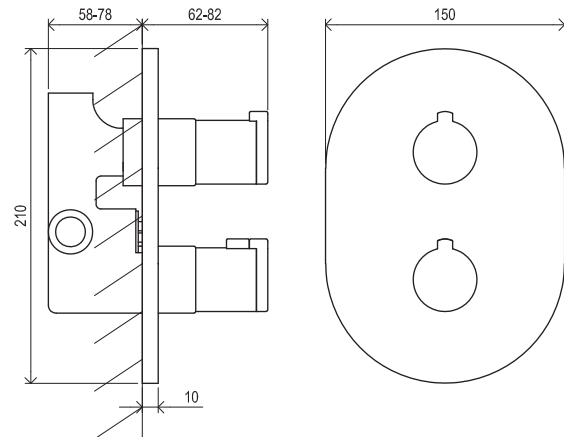

Order No.	Type	Design	Flow rate	Size of packaging (cm)	Gross weight (kg)
X070095	CR 064.00CR.O1 Thermostatic concealed faucet, 1-way with body	chrome	20	29x18x17	2.27