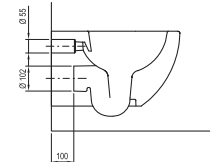

Bidet → 470

Faucets → 518

Hand basin → 379

Extras → 590

Detergents → 601

Uni Chrome toilet

Order No.	Type	Dimensions (mm)	Size of packaging (cm)	Gross weight (kg)
X01535	WC Uni Chrome RimOff, white	360x510x350	40x40x53	26
X01794	WC Uni Chrome RimOff, black	360x510x350	40x40x53	26