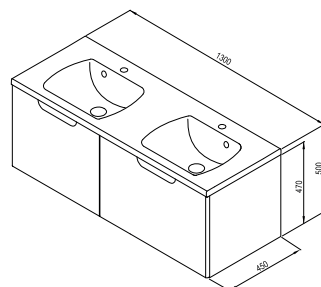

Order No.	Type	Dimensions (mm)	Size of packaging (cm)	Gross weight (kg)
X000001482	SD Classic II 1300, white/white	1300x450x470	134x53x51	46
X000001483	SD Classic II 1300, white/gray	1300x450x470	134x53x51	46