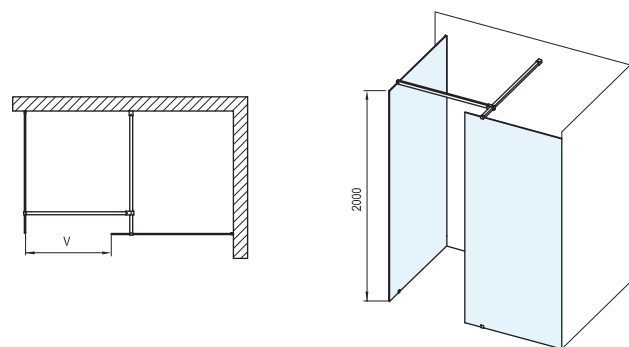

Products are delivered within 14 days as standard.
For a complete product, it is necessary to order a Walk-In glass pane pack separately and a W SET-Wall separately.