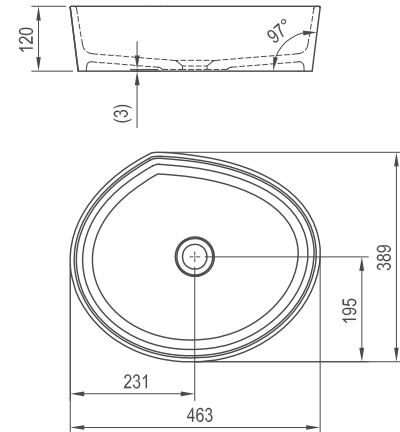

Products are delivered within 14 days as standard.

5

5-YEAR
WARRANTY

Moon

Order No.	Type	Dimensions (mm)	Size of packaging (cm)	Gross weight (kg)
XJN01300004	Washbasin MOON 3 without overflow	463x389x120	48x14x42	8
X01439	Washbasin waste plug fixed, chrome	Ø 68x104-119	7,5x7,5x14,5	0.31
X01695	Washbasin waste plug fixed ceramic, white	Ø 67x99	7,5x7,5x14,5	0.27
X01762	Washbasin waste plug fixed, black	Ø 68x104-119	7,5x7,5x14,5	0.36
X01371	Washbasin waste trap, chrome	Ø 50x140-240x360	15x7x36	0.77
X01747	Washbasin waste trap, black	Ø 50x140-240x360	15x7x36	0.88
X01612	Washbasin waste trap furniture	Ø 70x170-240x210-510	20x9x40	0.29