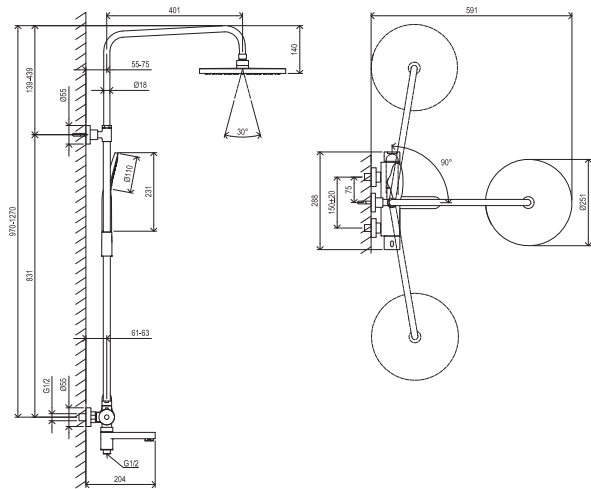

EASYTWIST

EASYCLEAN

Thermo and dual systems

EASYCLEAN

COOLFEEL

AIR

Order No.	Type	Design	Flow rate	Size of packaging (cm)	Gross weight (kg)
X07P642	DS 092.00CR Shower column with outlet arm, adjustable, with set	chrome	18/14/8	87x35x9	6.28