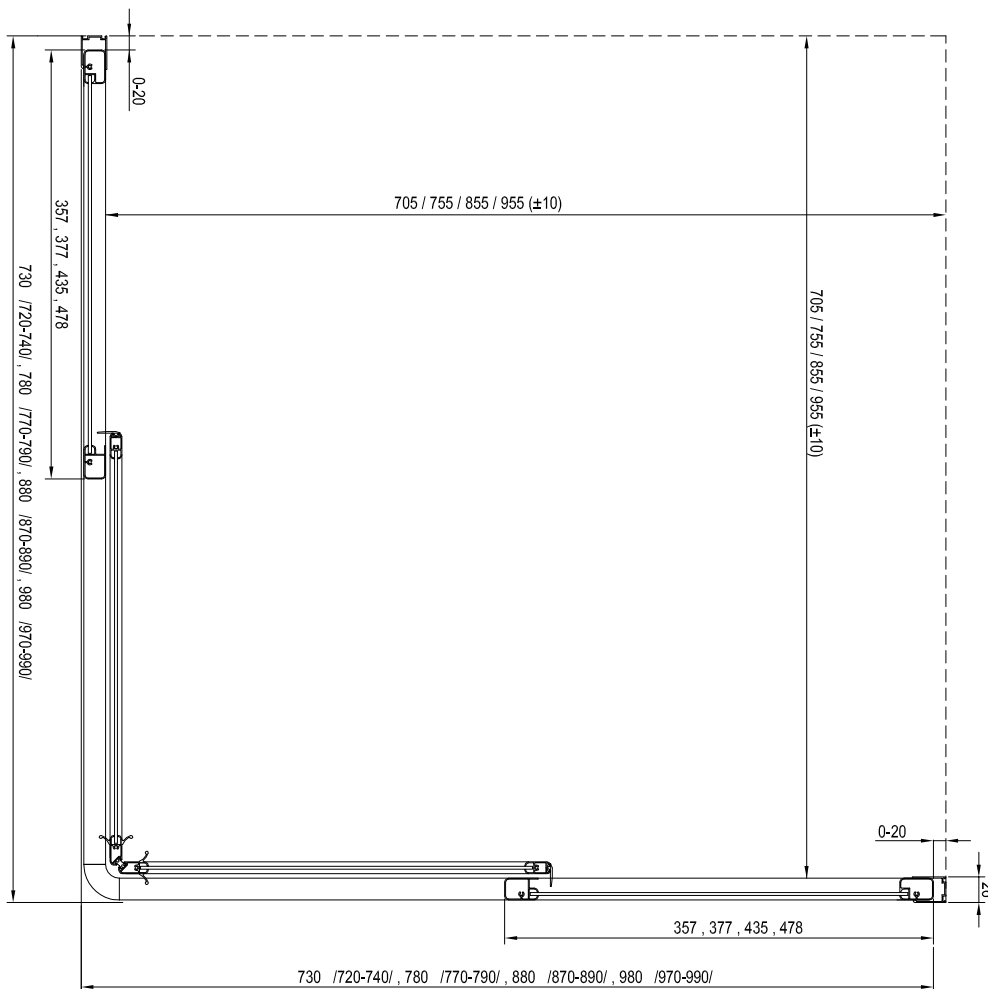

SRV2-S + SRV2-S Structural preparation

Type	Mounting onto a tray * Recommended shower tray size (mm)	Floor mounting ** Recommended size of inclined area (mm)
SRV2 - 75 S + SRV2 - 90 S	750 x 900	705 x 855
SRV2 - 80 S + SRV2 - 80 S	800 x 800	755 x 755
SRV2 - 90 S + SRV2 - 90 S	900 x 900	855 x 855
SRV2 - 100 S + SRV2 - 80 S	1000 x 800	955 x 755
SRV2 - 100 S + SRV2 - 100 S	1000 x 1000	955 x 955
Other combinations	-	In accordance with technical drawings

* The values listed in the table assume the tray is mounted in accordance with the RAVAK assembly manual

** The values in the table apply to the inside edge of the glass.