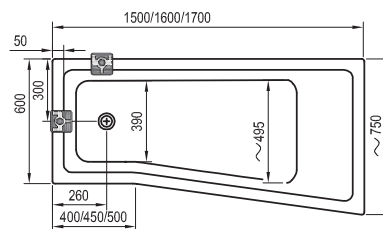

BeHappy II

Bathtub colour

WHITE

Panel colour

WHITE

Order No.	BATHTUB	Dimensions (mm)	Size of packaging (cm)	Gross weight (kg)
C981000000	Bathtub BE HAPPY II 150x75 L	1500x750x435	155x77x48	20.8
C991000000	Bathtub BE HAPPY II 150x75 R	1500x750x435	155x77x48	20.8
C961000000	Bathtub BE HAPPY II 160x75 L	1600x750x435	165x77x48	21.35
C971000000	Bathtub BE HAPPY II 160x75 R	1600x750x435	165x77x48	21.35
C941000000	Bathtub BE HAPPY II 170x75 L	1700x750x435	175x77x48	21.4
C951000000	Bathtub BE HAPPY II 170x75 R	1700x750x435	175x77x48	21.4

Order No.	PANELS AND SUPPORTS	Dimensions (mm)	Size of packaging (cm)	Gross weight (kg)
CY94000000	Support for bathtub BE HAPPY II	---	66x11x5	3.6
CZ98100A00	Panel BE HAPPY II 150 L	1500x750x535	152x77x56	4.43
CZ99100A00	Panel BE HAPPY II 150 R	1500x750x535	152x77x56	4.22
CZ96100A00	Panel BE HAPPY II 160 L	1600x750x535	162x77x56	4.73
CZ97100A00	Panel BE HAPPY II 160 R	1600x750x535	162x77x56	4.73
CZ94100A00	Panel BE HAPPY II 170 L	1700x750x535	172x77x56	4.9
CZ95100A00	Panel BE HAPPY II 170 R	1700x750x535	172x77x56	4.9
B28100000N	Panelkit 10°, BeHappy II, Chrome 160/170x105	---	72x11x5	1.45

Order No.	RECOMMENDED PRODUCTS	Dimensions (mm)	Size of packaging (cm)	Gross weight (kg)
X01377	Bathtub waste set 570 C-C R/R, chrome	---	14x8x38	0.72
795P0100Z1	VS3 - 100	---	37x5x142	14.14
795P0U00Z1	VS3 - 100	---	37x5x142	14.14
795S0100Z1	VS3 - 115	---	42x5x142	15.95

150 / 160 / 170 cm
75 cm

Warranty: 10 years – The warranty is contingent on the buyer using original RAVAK supports (legs) intended for the given type of bathtub in accordance with the assembly manual! Products are delivered within 14 days as standard.