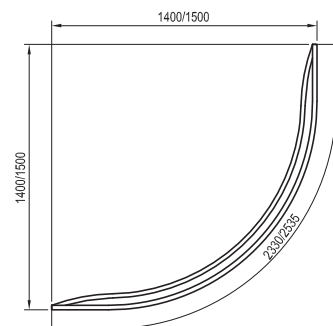

2351
2951
VOLUME

29 kg
34 kg
WEIGHT

10
10-YEAR
WARRANTY

Bathtub colour

WHITE

Panel colour

WHITE

Order No.	BATHTUB	Dimensions (mm)	Size of packaging (cm)	Gross weight (kg)
C651000000	Bathtub NEW DAY 140x140	1400x1400x475	141x141x50	28.95
C661000000	Bathtub NEW DAY 150x150	1500x1500x475	151x151x50	33.5

Order No.	PANELS AND SUPPORTS	Dimensions (mm)	Size of packaging (cm)	Gross weight (kg)
CY65000000	Support for bathtub NEW DAY, GENTIANA	88x11x5	88x11x5	6.37
CZF1000ANO	Panel NEW DAY, GENTIANA 140	5x55x58	5x55x58	6.98
CZG1000ANO	Panel NEW DAY, GENTIANA 150	5x59x58	5x59x58	7.06
B26500000N	Panelkit NEW DAY, GENTIANA	55x11x5	55x11x5	1.68

Order No.	RECOMMENDED PRODUCTS	Dimensions (mm)	Size of packaging (cm)	Gross weight (kg)
X01440	Bathtub overflow filler 570 C-C S/R, chrome	---	15x11x39	0.83
X01507	Bathtub waste set 570 B S/R, chrome	---	38x8,5x14,5	0.75
X01377	Bathtub waste set 570 C-C R/R, chrome	---	14x8x38	0.72
X01305	Bathtub waste set 570 B R/R, chrome	---	14x8x38	0.83

140 / 150 cm
140 / 150 cm

Warranty: 10 years – The warranty is contingent on the buyer using original RAVAK supports (legs) intended for the given type of bathtub in accordance with the assembly manual! Products are delivered within 14 days as standard.