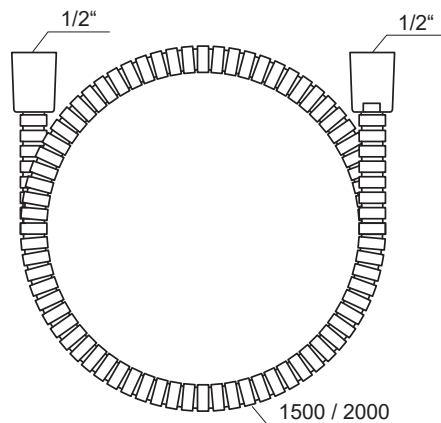

Order No.	Type	Design	Size of packaging (cm)	Gross weight (kg)
X07P006	911.00CR Shower hose 150 cm, stainless, single lock	chrome	22x13x6,5	0.29