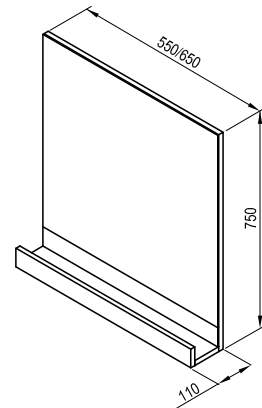

Body design

Laminate Dark
walnut

White gloss

10°

Order No.	Type	Dimensions (mm)	Size of packaging (cm)	Gross weight (kg)
X00000848	Mirror 10° 550, white	550x110x750	60x16x80	7.5
X00000850	Mirror 10° 550, dark walnut	550x110x750	60x16x80	7.5
X00000851	Mirror 10° 650, white	650x110x750	70x16x80	8.5
X00000853	Mirror 10° 650, dark walnut	650x110x750	70x16x80	8.5