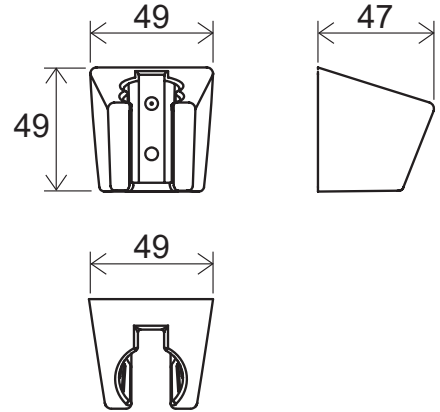

RAVAK
CLEANER
CHROME

2-YEAR
WARRANTY

Showers and accessories

Order No.	Type	Design	Size of packaging (cm)	Gross weight (kg)
X07P345	612.00CR Shower holder, plastic	chrome	8x7x5,5	0.06
X07P640	612.20BL Shower holder, plastic	black	8x7x5,5	0.06