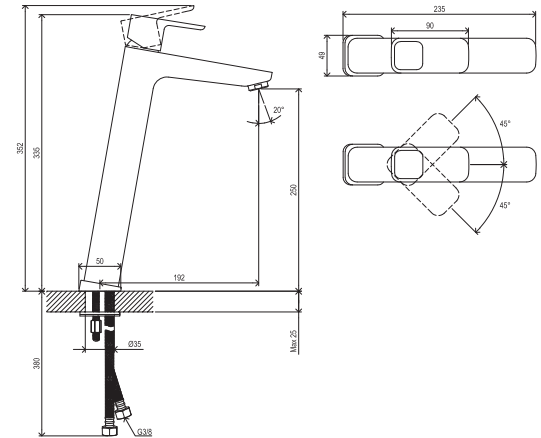

Order No.	Type	Design	Flow rate	Size of packaging (cm)	Gross weight (kg)
X070091	TD 015.00CR Washbasin faucet 334 mm, w/o pop-up waste	chrome	5	37x22x7,5	2.61