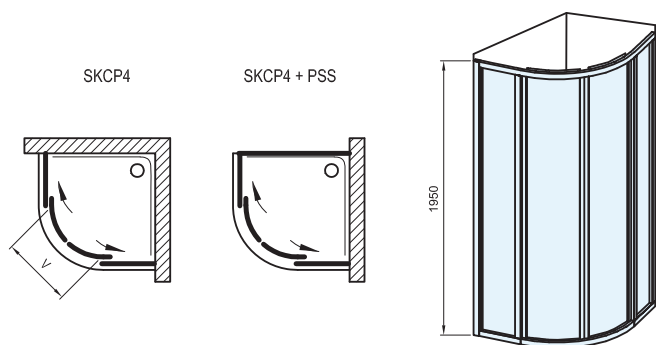

Extension and connecting profiles

Order No.	Type	Frame	Product dimensions (mm)	Size of packaging (cm)	Gross weight (kg)
E7788011195021	NPS 195	white	23x26x1950	2x3x195	0.41
E7788013195021	NPS 195	black	23x26x1950	2x3x195	0.41
E778801U195021	NPS 195	satın	23x26x1950	2x3x195	0.41
E119500021	T connection 195	white	68x60x1950	7x7x199	1.87
E11950002U	T connection 195	satın	68x60x1950	7x7x199	1.87