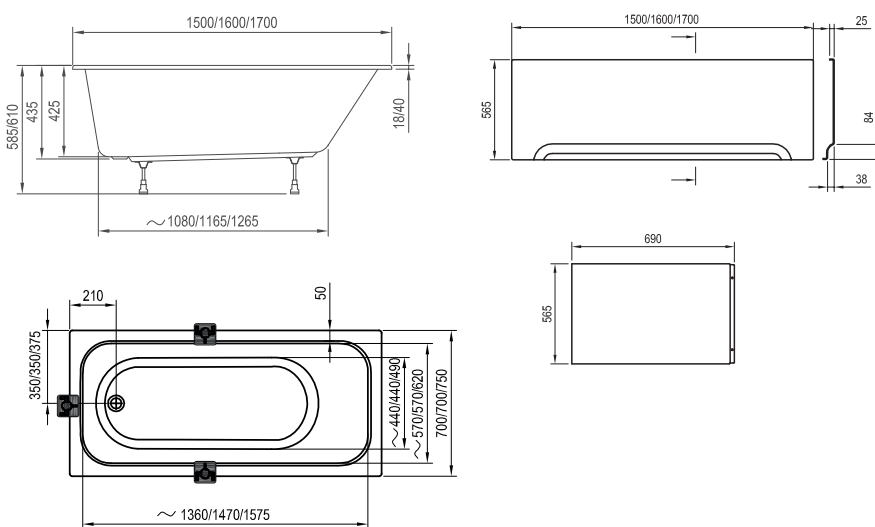

Chrome and Chrome Slim

Bathtub colour

WHITE

Panel colour

WHITE

Order No.	BATHTUB	Dimensions (mm)	Size of packaging (cm)	Gross weight (kg)
C72100000	Bathtub CHROME 150x70	1500x700x435	151x70x50	20.5
C73100000	Bathtub CHROME 160x70	1600x700x435	161x70x50	22.5
C74100000	Bathtub CHROME 170x75	1700x750x435	171x75x50	24.79
C72130000	Bathtub CHROME Slim 150x70	151x70x50	151x70x50	17.98
C73130000	Bathtub CHROME Slim 160x70	161x70x50	161x70x50	19.69
C74130000	Bathtub CHROME Slim 170x75	171x75x50	171x75x50	22.26

Order No.	PANELS AND SUPPORTS	Dimensions (mm)	Size of packaging (cm)	Gross weight (kg)
CY0000000	Support for bathtub 70 U	61x11x5	61x11x5	2.79
CY0003000	Support for bathtub 75 U	66x11x5	66x11x5	3.28
CZ72100A00	Frontal panel CHROME 150	151x3x59	151x3x59	3.97
CZ73100A00	Frontal panel CHROME 160	161x3x59	161x3x59	4.18
CZ74100A00	Frontal panel CHROME 170	171x3x59	171x3x59	4.42
CZ72110A00	Side panel CHROME 70	70x3x59	70x3x59	1.89
CZ74130A00	Side panel CHROME 75	75x3x59	75x3x59	2.03
B23600000N	Frontal panelkit U	51x11x5	51x11x5	1.24

Order No.	RECOMMENDED PRODUCTS	Dimensions (mm)	Size of packaging (cm)	Gross weight (kg)
X01377	Bathtub waste set 570 C-C R/R, chrome	---	14x8x38	0.72
X01305	Bathtub waste set 570 B R/R, chrome	---	14x8x38	0.83
7QLA0C00Z1	CVS2 - 100 L	1000	98x6x153	26.85
79840C00Z1	PVS1 - 80	800	77x4x152	19.42

150 / 160 / 170 cm
70 / 75 cm

Warranty: 10 years – The warranty is contingent on the buyer using original RAVAK supports (legs) intended for the given type of bathtub in accordance with the assembly manual! Products are delivered within 14 days as standard.