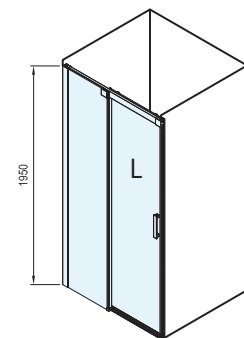

Products are delivered within 14 days as standard.