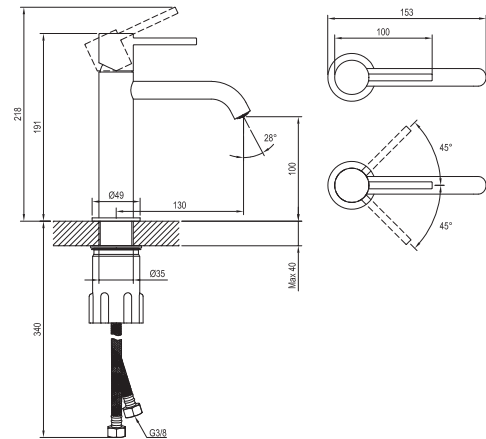

Shower accessories → 562

Waste traps / Waste plugs → 404

Extras → 582

Solitaire washbasins → 366

Detergents → 601

5

5-YEAR
WARRANTY
ON FAUCETS

Espirit