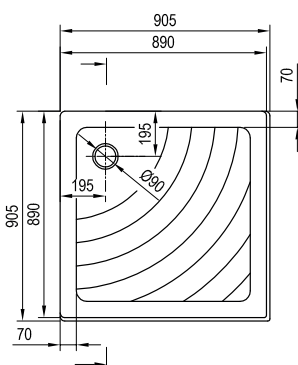

Products are delivered within 14 days as standard.