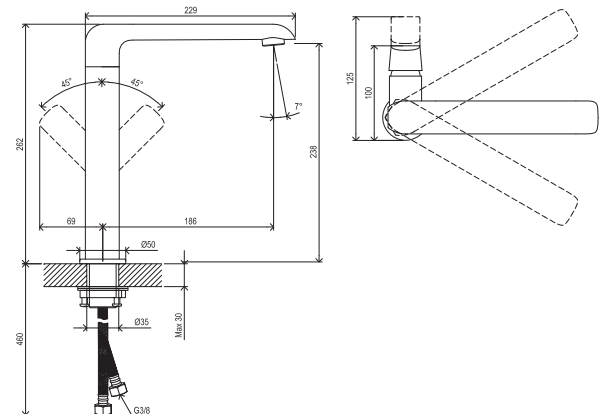

Order No.	Type	Design	Flow rate	Size of packaging (cm)	Gross weight (kg)
X070125	FL 016.00CR Washbasin/sink faucet 262 mm	chrome	13	36x28,5x6,5	2.44
X070174	FL 016.20BL Washbasin/sink faucet 262 mm	black	13	36x28,5x6,5	2.44

Flow rate is given in l/min at a pressure of 0.3 MPa. Products are delivered within 14 days as standard.