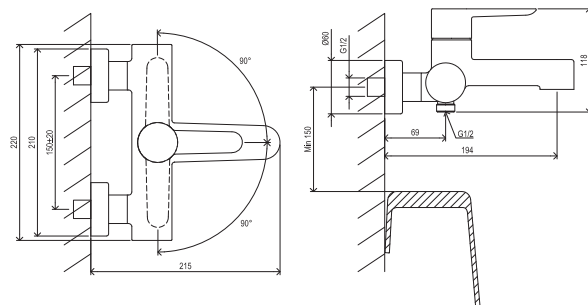

Shower accessories → 562

Waste traps / Waste plugs → 404

Extras → 582

Solitaire washbasins → 366

Detergents → 601

Order No.	Type	Design	Flow rate	Size of packaging (cm)	Gross weight (kg)
X070146	PU 019.00CR.O1 Washbasin concealed faucet, with body	chrome	15	28x18x7,5	2.19
X070184	PU 019.20BL.O1 Washbasin concealed faucet, with body	black	15	28x18x7,5	2.27