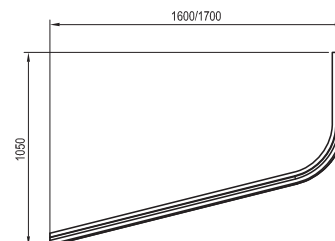

1951
2251

VOLUME

25 kg
27 kg

WEIGHT

CONCEPTS

L/R

L/R OPTION

10

10-YEAR
WARRANTY

Chrome

Bathtub colour

WHITE

Panel colour

WHITE

Order No.	BATHTUB	Dimensions (mm)	Size of packaging (cm)	Gross weight (kg)
CA5100000	Bathtub CHROME 160x105 L	1600x1050x440	165x107x48	22.6
CA6100000	Bathtub CHROME 160x105 R	1600x1050x440	165x107x48	22.6
CA3100000	Bathtub CHROME 170x105 L	1700x1050x440	175x107x48	27
CA4100000	Bathtub CHROME 170x105 R	1700x1050x440	175x107x48	27

Order No.	PANELS AND SUPPORTS	Dimensions (mm)	Size of packaging (cm)	Gross weight (kg)
CY8100000	Support for bathtub 10°, Chrome 160/170x105	---	88x11x5	4.22
CZA5100A00	Panel CHROME 160x105 L	162x107x55	162x107x55	6.16
CZA6100A00	Panel CHROME 160x105 R	162x107x55	162x107x55	6.16
CZA3100A00	Panel CHROME 170x105 L	172x107x55	172x107x55	6.53
CZA4100A00	Panel CHROME 170x105 R	172x107x55	172x107x55	6.38
B28100000N	Panelkit 10°, BeHappy II, Chrome 160/170x105	---	72x11x5	1.45

Order No.	RECOMMENDED PRODUCTS	Dimensions (mm)	Size of packaging (cm)	Gross weight (kg)
X01377	Bathtub waste set 570 C-C R/R, chrome	---	14x8x38	0.72
X01305	Bathtub waste set 570 B R/R, chrome	---	14x8x38	0.83
7QLA0C03Z1	10CVS2 - 100 L	1000	98x6x153	26.9
7QRA0C03Z1	10CVS2 - 100 R	1000	98x6x153	26.9

160 / 170 cm
105 cm

Warranty: 10 years – The warranty is contingent on the buyer using original RAVAK supports (legs) intended for the given type of bathtub in accordance with the assembly manual! Products are delivered within 14 days as standard.