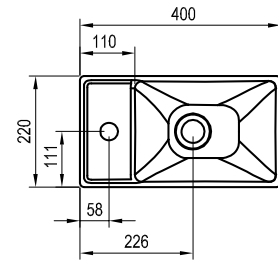

5

5-YEAR
WARRANTY

Veda Slim

Order No.	Type	Dimensions (mm)	Size of packaging (cm)	Gross weight (kg)
XJX01240000	Small washbasin VEDA Slim 400 ceramic, white	400x220x95	42x24x11	4.6
X01439	Washbasin waste plug fixed, chrome	Ø 68x104-119	7,5x7,5x14,5	0.31
X01695	Washbasin waste plug fixed ceramic, white	Ø 67x99	7,5x7,5x14,5	0.27
X01762	Washbasin waste plug fixed, black	Ø 68x104-119	7,5x7,5x14,5	0.36
X01436	Washbasin waste trap U tubular, chrome	Ø 45x160-190x360	4x12x34	0.35