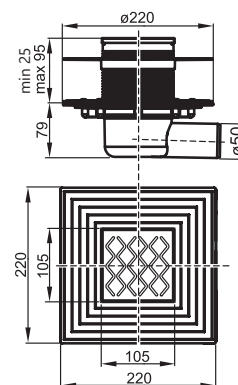

Order No.	Type	Size of packaging (cm)	Gross weight (kg)
X01435	Floor drain SN 501 105x105/50, stainless	15x23x35	1.21
X01572	Self-adhesive floor drain waterproofing 300x300	30x0,5x30	0.16