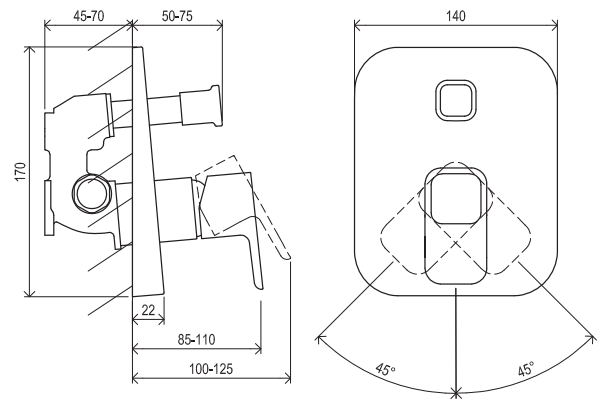

Order No.	Type	Design	Flow rate	Size of packaging (cm)	Gross weight (kg)
X070070	TD 065.00CR.O2.RB070 Concealed faucet, automat, 2-way w/o body	chrome	21/21	21,5x18,5x10	1.86
X070052	RB 070.50 R-box for 065.00, 066.00	-		16x12x12	1.19

Flow rate values: TD 061 top/bottom outlet Flow rate values: TD 065 top/bottom outlet
Flow rate is given in l/min at a pressure of 0.3 MPa. Products are delivered within 14 days as standard.