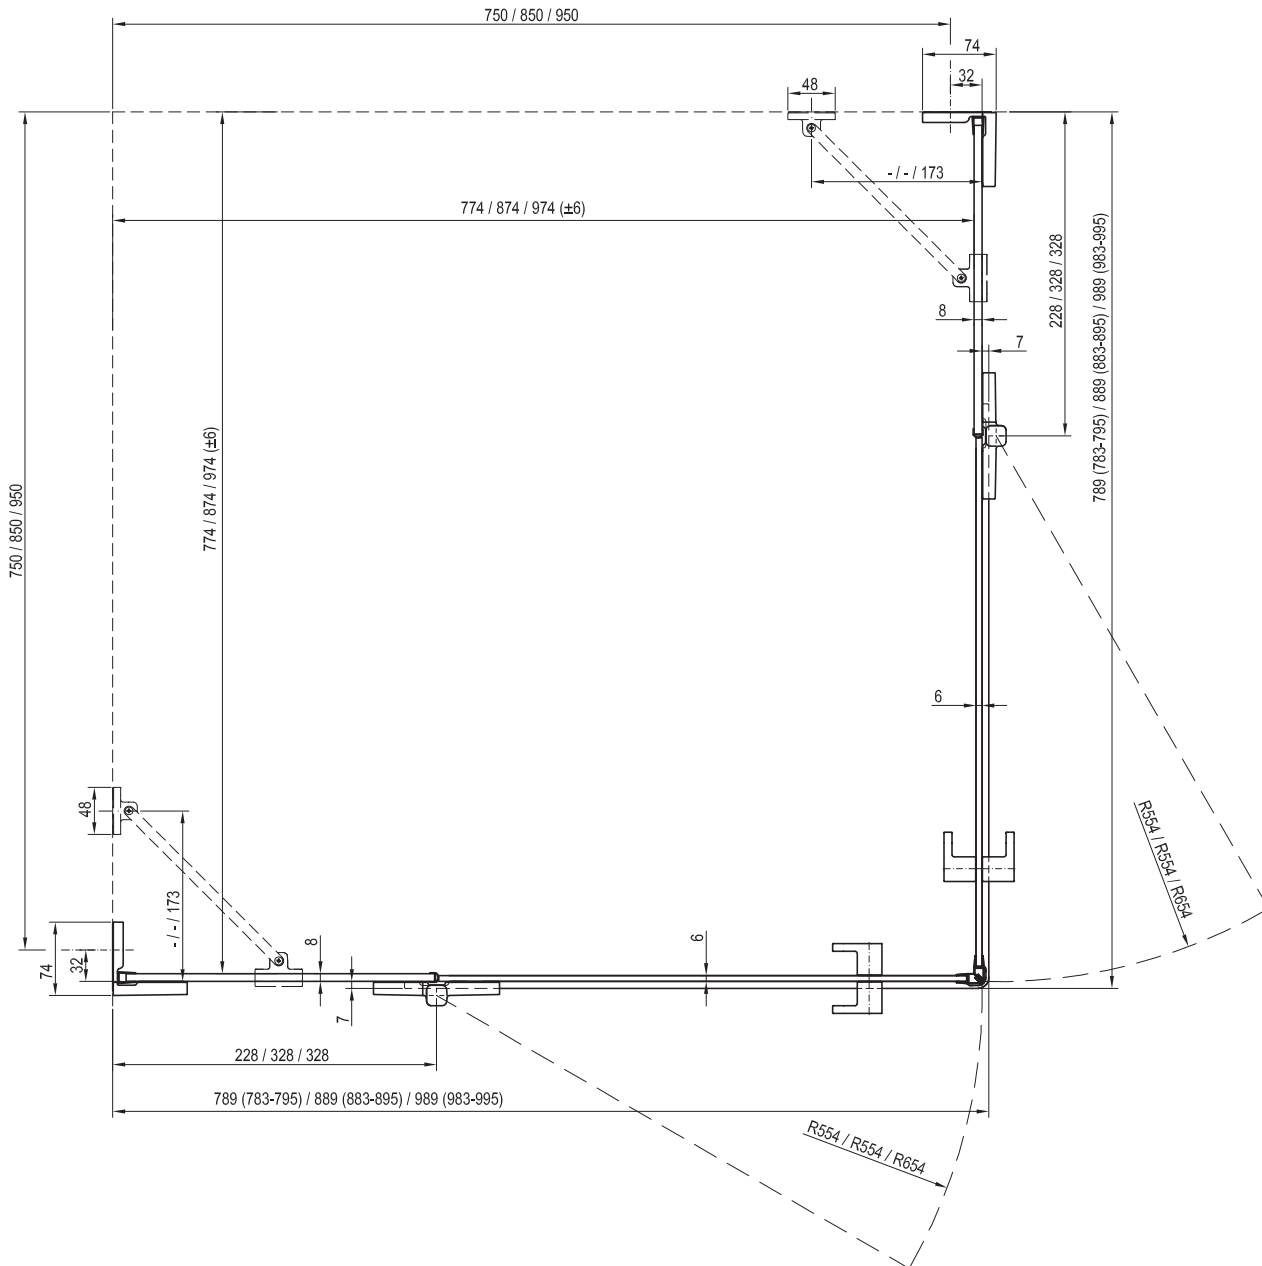

BSRV4 Structural preparation

Type	Mounting onto a tray * Recommended shower tray size (mm)	Floor mounting ** Recommended size of inclined area (mm)
"BSRV4 - 80	800 x 800	774 x 774
"BSRV4 - 90	900 x 900	874 x 874
"BSRV4 - 100	1000 x 1000	974 x 974

* The values listed in the table assume the tray is mounted in accordance with the RAVAK assembly manual
** The values in the table apply to the inside edge of the glass.