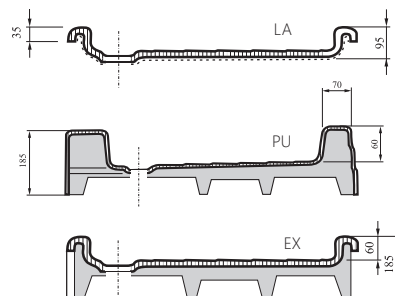

SHOWER TRAY DEPTH

SHOWER TRAY HEIGHT

WASTE TRAP DIAMETER

ANTIBAC*

Aneta

Order No.	Type	Size of packaging (cm)	Gross weight (kg)
A003701220	Shower tray ANETA 75x90 LA	76x4x91	10
A003701320	Shower tray ANETA 75x90 EX	76x19x91	7.63
A003701120	Shower tray ANETA 75x90 PU	76x19x91	8.7
B2F0000002	Universal base 650 for shower tray 90 LA	65x11x5	2.74
A000000004	Universal mounting kit for shower trays	8x5x125	0.66

Material: Acrylic (PMMA + ABS sandwich), Antibac® finish
Reinforcement: type LA – fibreglass; type EX, PU – polyurethane foam with glass fibres