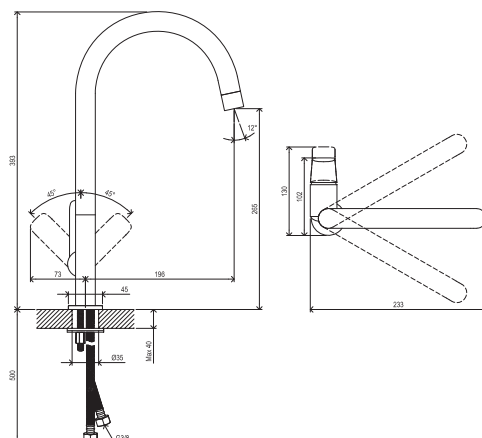

Order No.	Type	Design	Flow rate	Size of packaging (cm)	Gross weight (kg)
X070085	CL 016.00CR Washbasin/sink faucet 393 mm	chrome	7	46x25x7	1.83