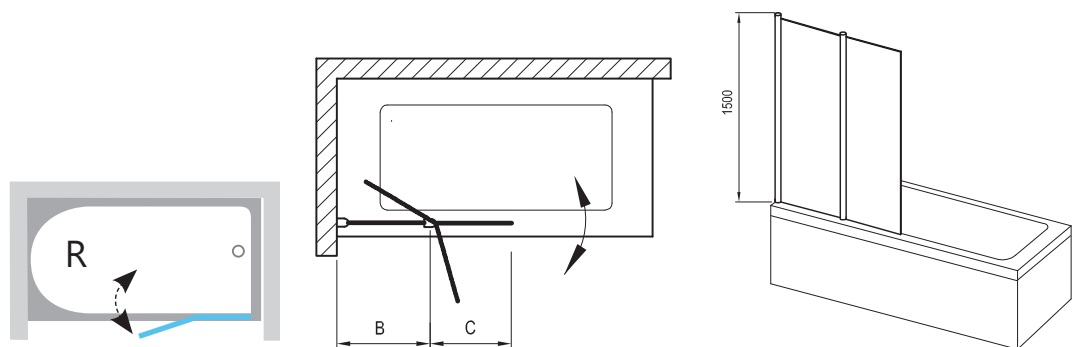

GLASS THICKNESS

L/R OPTION

LIFTING MECHANISM

GLASS PROTECTION ANTICALC

CONCEPTS

CVS2

Design

BRIGHT ALU

SATIN

WHITE

Standard panelling

TRANSPARENT

Height
1500 mm

Order No.	Type	Frame	Panelling	Dimensions (mm)		Size of packaging (cm)	Gross weight (kg)
				„B“	„C“		
7QLA0100Z1	CVS2 - 100 L	white	transparent	539	461	98x6x153	26.85
7QLA0U00Z1	CVS2 - 100 L	satın	transparent	539	461	98x6x153	26.85
7QLA0C00Z1	CVS2 - 100 L	bright alu	transparent	539	461	98x6x153	26.85
7QRA0100Z1	CVS2 - 100 P	white	transparent	539	461	98x6x153	26.85
7QRA0U00Z1	CVS2 - 100 P	satın	transparent	539	461	98x6x153	26.85
7QRA0C00Z1	CVS2 - 100 P	bright alu	transparent	539	461	98x6x153	26.85

Products are delivered within 14 days as standard.