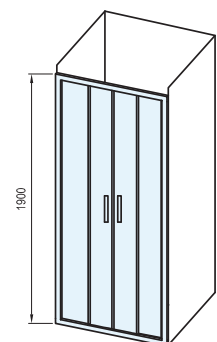

5-YEAR WARRANTY

GLASS THICKNESS

TILTING GLASS

GLASS PROTECTION ANTICALC

SILENT OPERATION

Blix BLDP4

Design

BRIGHT ALU SATIN WHITE

Standard panelling

TRANSPARENT GRAPE

Atypical panelling

GRAPHITE MATELLUX MATRIX

Height 1900 mm

Order No.	Type	Frame	Panelling	Product dimensions (mm)	Product dimensions in mm - installation with BLPS	Product dimensions in mm - installation with BLPS+BLPS	"V" entrance (mm)	Size of packaging (cm)	Gross weight (kg)
0YVK0100Z1	○ BLDP4 - 200	white	transparent	1970-2010	1970-1990	1970	893	69,5x11x201,5	69.27
0YVK0U00Z1	○ BLDP4 - 200	satin	transparent	1970-2010	1970-1990	1970	893	69,5x11x201,5	69.27
0YVK0C00Z1	○ BLDP4 - 200	bright alu	transparent	1970-2010	1970-1990	1970	893	69,5x11x201,5	69.27
0YVK0100ZG	○ BLDP4 - 200	white	grape	1970-2010	1970-1990	1970	893	69,5x11x201,5	69.27
0YVK0U00ZG	○ BLDP4 - 200	satin	grape	1970-2010	1970-1990	1970	893	69,5x11x201,5	69.27
0YVK0C00ZG	○ BLDP4 - 200	bright alu	grape	1970-2010	1970-1990	1970	893	69,5x11x201,5	69.27

○ 6 week delivery time.
Other products are delivered within 14 days as standard.