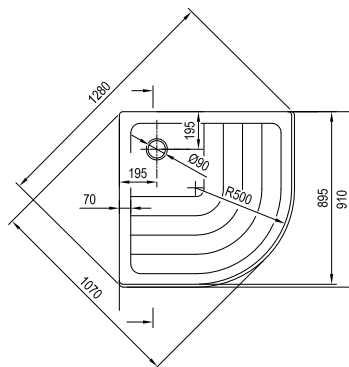

Ronda

Order No.	Type	Size of packaging (cm)	Gross weight (kg)
A214001220	Shower tray RONDA 80 LA	81x4x81	8.75
A204001320	Shower tray RONDA 80 EX	81x19x81	5.18
A204001120	Shower tray RONDA 80 PU	81x19x81	6.92
A217001220	Shower tray RONDA 90 LA	91x4x91	11
A207001320	Shower tray RONDA 90 EX	91x19x91	7.05
A207001120	Shower tray RONDA 90 PU	91x19x91	8.37
B2F0000001	Universal base 600 for shower tray 80 LA	60x11x5	2.58
B2F0000002	Universal base 650 for shower tray 90 LA	65x11x5	2.74
A000000004	Universal mounting kit for shower trays	8x5x125	0.66

Material: Acrylic (PMMA + ABS sandwich), Antibac® finish
Reinforcement: type LA – fibreglass; type EX, PU – polyurethane foam with glass fibres