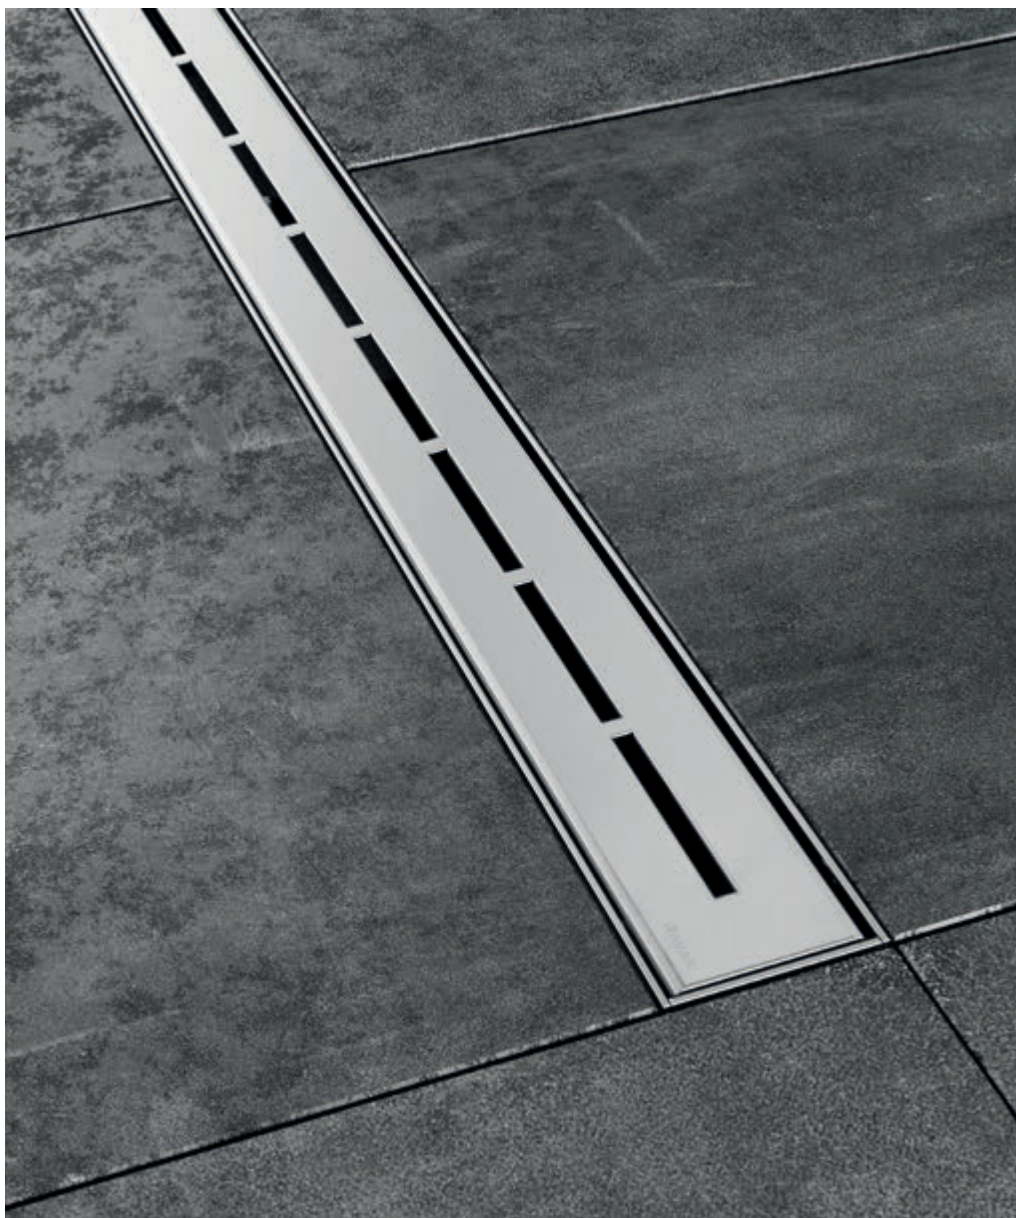

Runway

Stainless shower channels for placement against the wall or into open space

Perfect and easy cleaning of the entire channel, including the waste trap