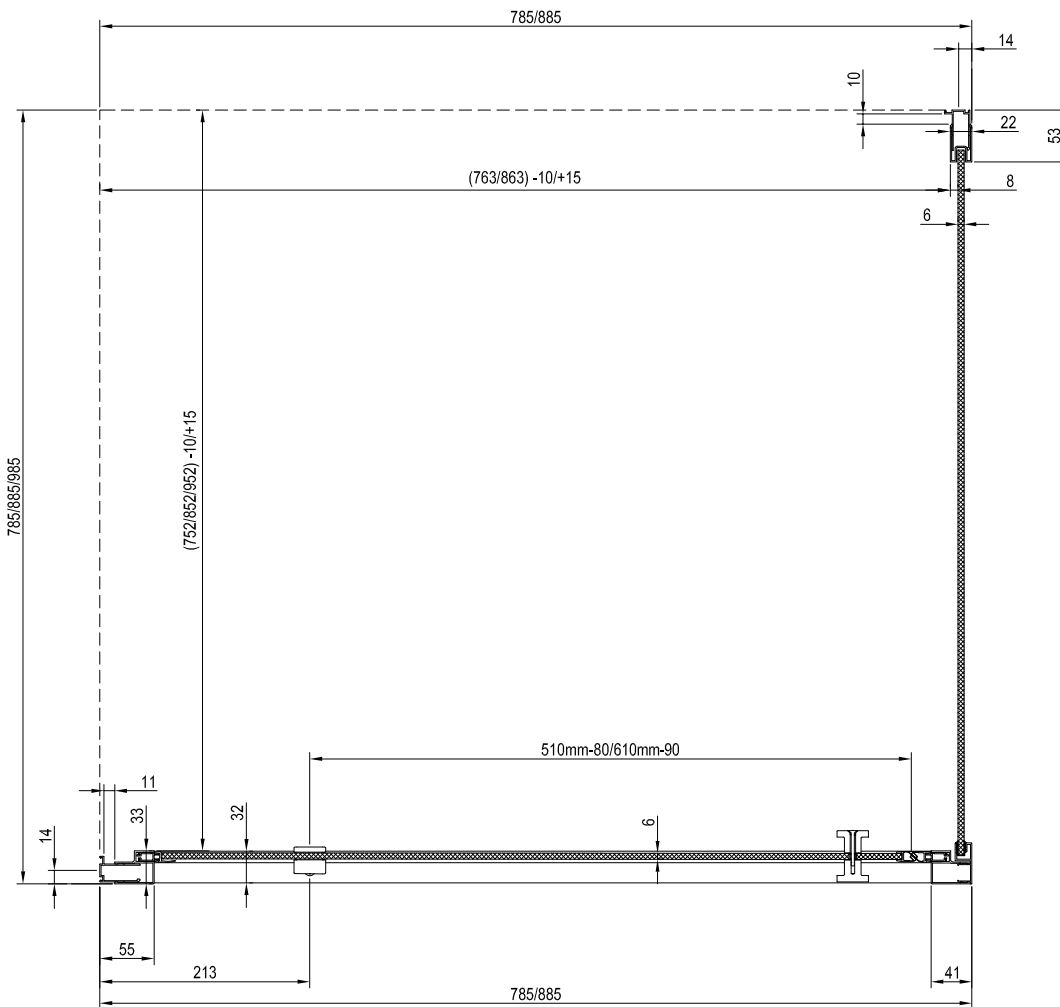

NDOP1 + NPSS Structural preparation

Type	Mounting onto a tray * Recommended shower tray size (mm)	Floor mounting ** Recommended size of inclined area (mm)
NDOP1 - 80 + NPSS - 80	800 x 800	761 x 744
NDOP1 - 90 + NPSS - 90	900 x 900	861 x 844

* The values listed in the table assume the tray is mounted in accordance with the RAVAK assembly manual

** The values in the table apply to the inside edge of the glass.