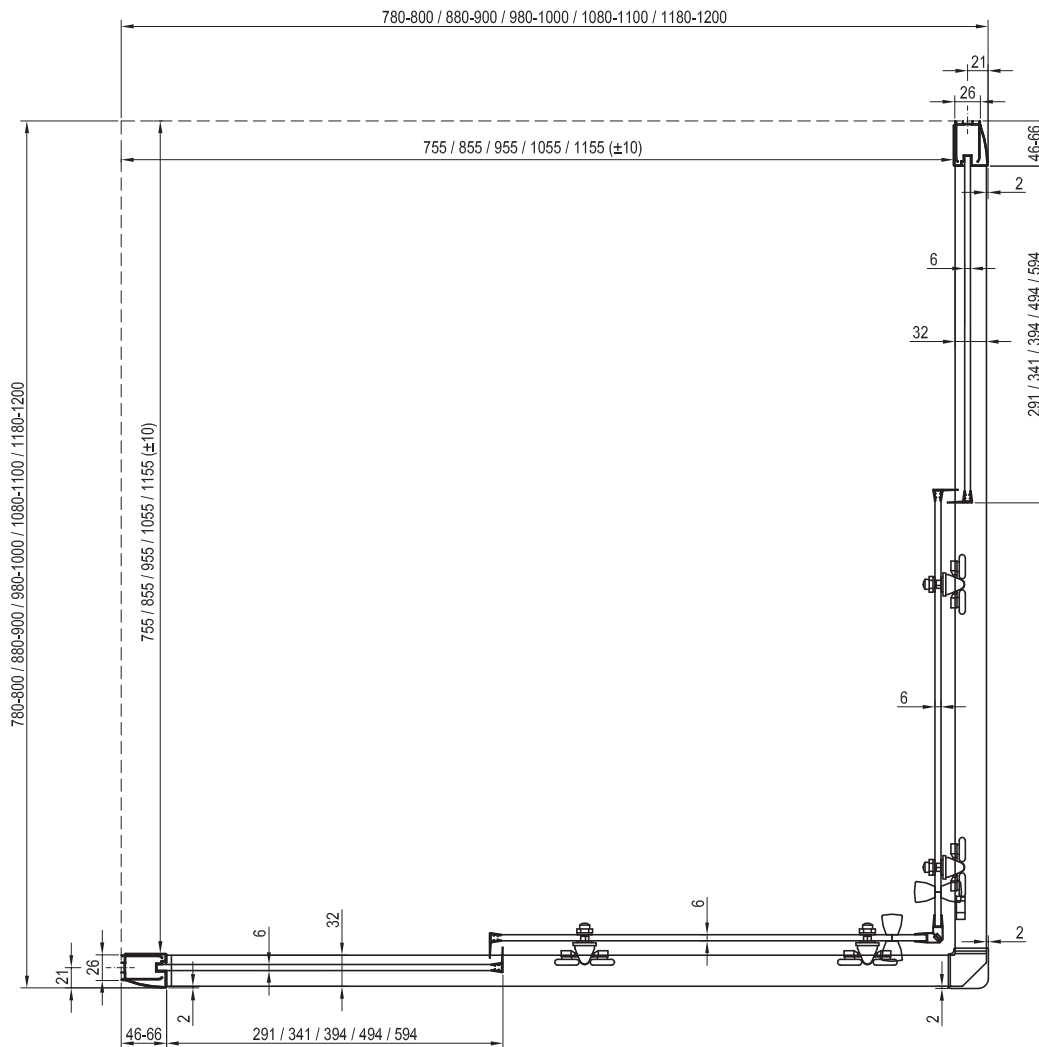

BLRV2K+BLRV2K Structural preparation

Type	Mounting onto a tray* Recommended shower tray size (mm)	Floor mounting** Recommended size of inclined area (mm)
BLRV2K - 80 + BLRV2K - 80	800 x 800	755 x 755
BLRV2K - 90 + BLRV2K - 90	900 x 900	855 x 855
BLRV2K - 100 + BLRV2K - 100	1000 x 1000	955 x 955
BLRV2K - 100 + BLRV2K - 80	1000 x 800	955 x 755
BLRV2K - 110 + BLRV2K - 80	1100 x 800	1055 x 755
BLRV2K - 120 + BLRV2K - 80	1200 x 800	1155 x 755
BLRV2K - 120 + BLRV2K - 90	1200 x 900	1155 x 855
Other combinations	-	In accordance with technical drawings

* The values listed in the table assume the tray is mounted in accordance with the RAVAK assembly manual

** The values in the table apply to the inside edge of the glass.