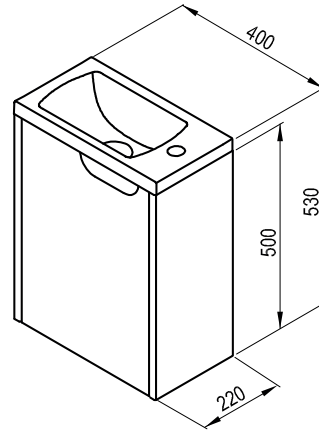

5

5-YEAR WARRANTY

ANTI-MOISTURE FINISH

CONCEPTS

Body design

White gloss

Door design

White gloss / White gloss

White gloss / Grey

Classic II

Order No.	Type	Dimensions (mm)	Size of packaging (cm)	Gross weight (kg)
X000001484	SD Classic II 400 L, white/white	400x220x500	44x26x54	9.5
X000001486	SD Classic II 400 R, white/white	400x220x500	44x26x54	9.5