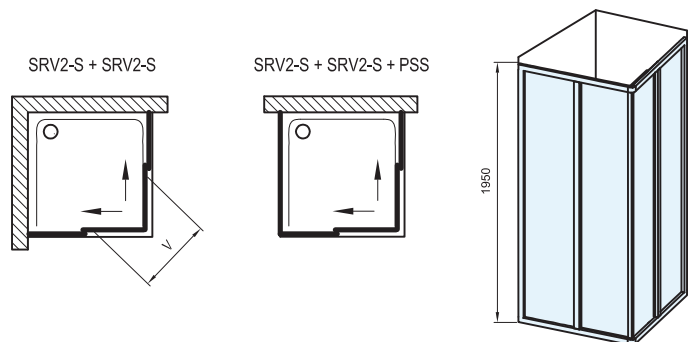

Assemble a product exactly as you need – online, with a visual preview in a bathroom at <https://atypical.ravak.com>
Delivery time of atypical products is 6-8 weeks.