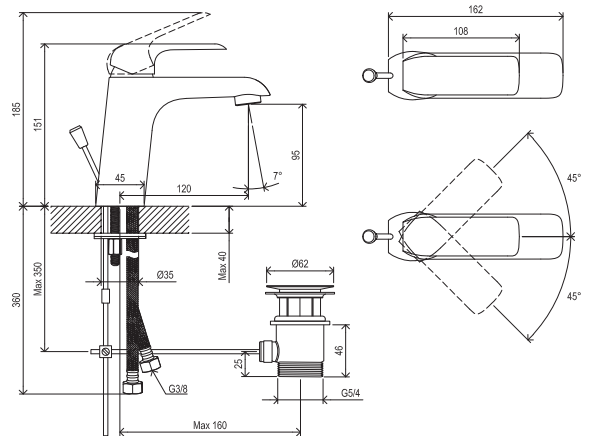

Order No.	Type	Design	Flow rate	Size of packaging (cm)	Gross weight (kg)
X070117	FL 013.00CR Washbasin faucet 151 mm, with pop-up waste	chrome	12	28x20x7,5	1.87
X070172	FL 013.20BL Washbasin faucet 151 mm, with pop-up waste C-C	black	12	28x20x7,5	1.87