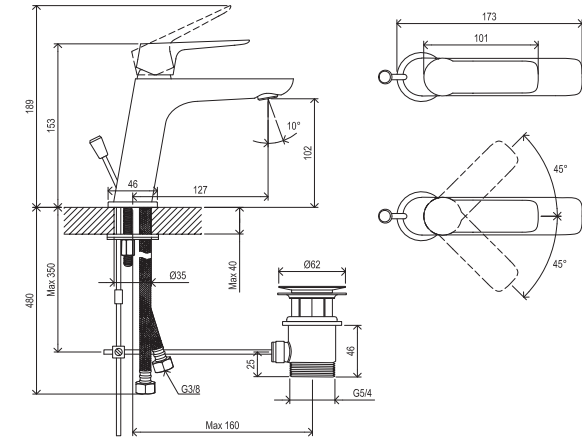

Order No.	Type	Design	Flow rate	Size of packaging (cm)	Gross weight (kg)
X070081	CL 011.00CR Washbasin faucet 153 mm, with pop-up waste	chrome	11	28x20x7,5	1.59