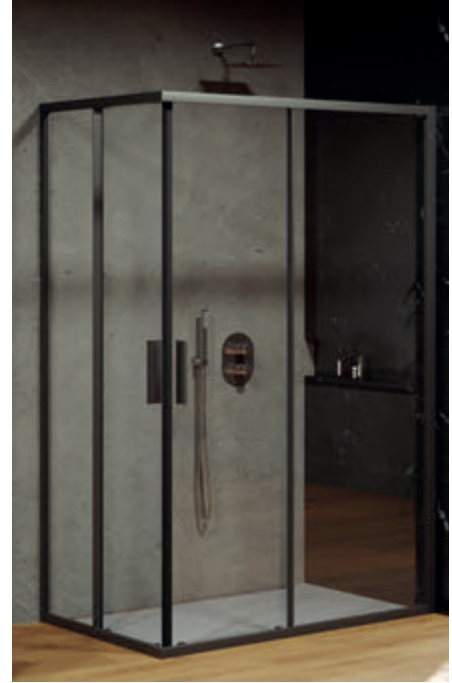

Blix Slim > 134