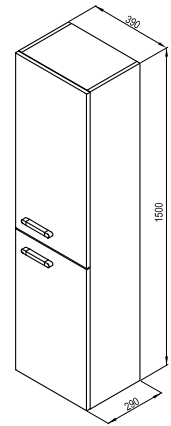

Order No.	Type	Dimensions (mm)	Size of packaging (cm)	Gross weight (kg)
X00000542	SB Chrome 390 L, white/white	390x290x1500	54x42x127	27.5
X00000543	SB Chrome 390 R, white/white	390x290x1500	44x42x127	27.5

Products are delivered within 14 days as standard.