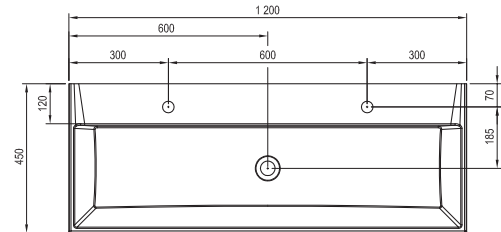

5

5-YEAR
WARRANTY

Natural

Order No.	Type	Dimensions (mm)	Size of packaging (cm)	Gross weight (kg)
XJO01212000	Washbasin Natural Duo 1200 without overflow with holes	1200x450x140	122x16x47	34.4
X01439	Washbasin waste plug fixed, chrome	Ø 68x104-119	7,5x7,5x14,5	0.31
X01695	Washbasin waste plug fixed ceramic, white	Ø 67x99	7,5x7,5x14,5	0.27
X01762	Washbasin waste plug fixed, black	Ø 68x104-119	7,5x7,5x14,5	0.36
X01371	Washbasin waste trap, chrome	Ø 50x140-240x360	15x7x36	0.77
X01747	Washbasin waste trap, black	Ø 50x140-240x360	15x7x36	0.88
X01612	Washbasin waste trap furniture	Ø 70x170-240x210-510	20x9x40	0.29