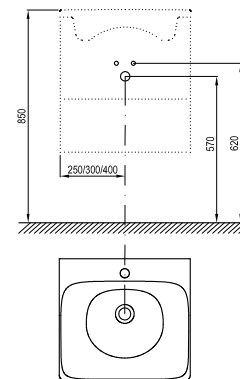

5

5-YEAR
WARRANTY

ANTI-
MOISTURE
FINISH

Body design

White gloss

Door design

White gloss
/ White gloss

White gloss
/ Graphite

Balance

Order No.	Type	Dimensions (mm)	Size of packaging (cm)	Gross weight (kg)
X000001364	SD Balance 500, white/white	500x465x500	54,1x56,1x50,5	25
X000001365	SD Balance 500, white/graphite	500x465x500	54,1x56,1x50,5	25
X000001366	SD Balance 600, white/white	600x465x500	64,1x56,1x50,5	29
X000001367	SD Balance 600, white/graphite	600x465x500	64,1x56,1x50,5	29
X000001368	SD Balance 800, white/white	800x465x500	84,1x56,1x50,5	34
X000001369	SD Balance 800, white/graphite	800x465x500	84,1x56,1x50,5	34
XJX01250000	Washbasin Balance 500 ceramic, white	500x465x160	54x50x16	9.88
XJX01260000	Washbasin Balance 600 ceramic, white	600x465x160	64x50x16	10.78
XJX01280000	Washbasin Balance 800 ceramic, white	800x465x160	84x50x16	14.8
X01723	Washbasin waste trap with fixed waste	Ø 70x155-243x245	25,2x18x10	0.56