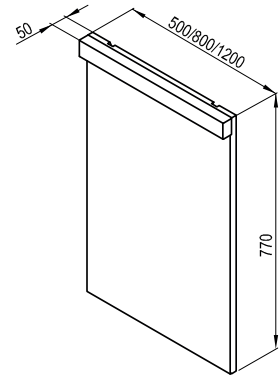

5

5-YEAR
WARRANTY

ANTI-
MOISTURE
FINISH

Design

White gloss

Natural

Order No.	Type	Dimensions (mm)	Size of packaging (cm)	Gross weight (kg)
X000001056	Mirror Natural 500, white	500x50x770	56x81x8	11
X000001057	Mirror Natural 800, white	800x50x770	86x81x8	15
X000001058	Mirror Natural 1200, white	1200x50x770	126x81x8	21