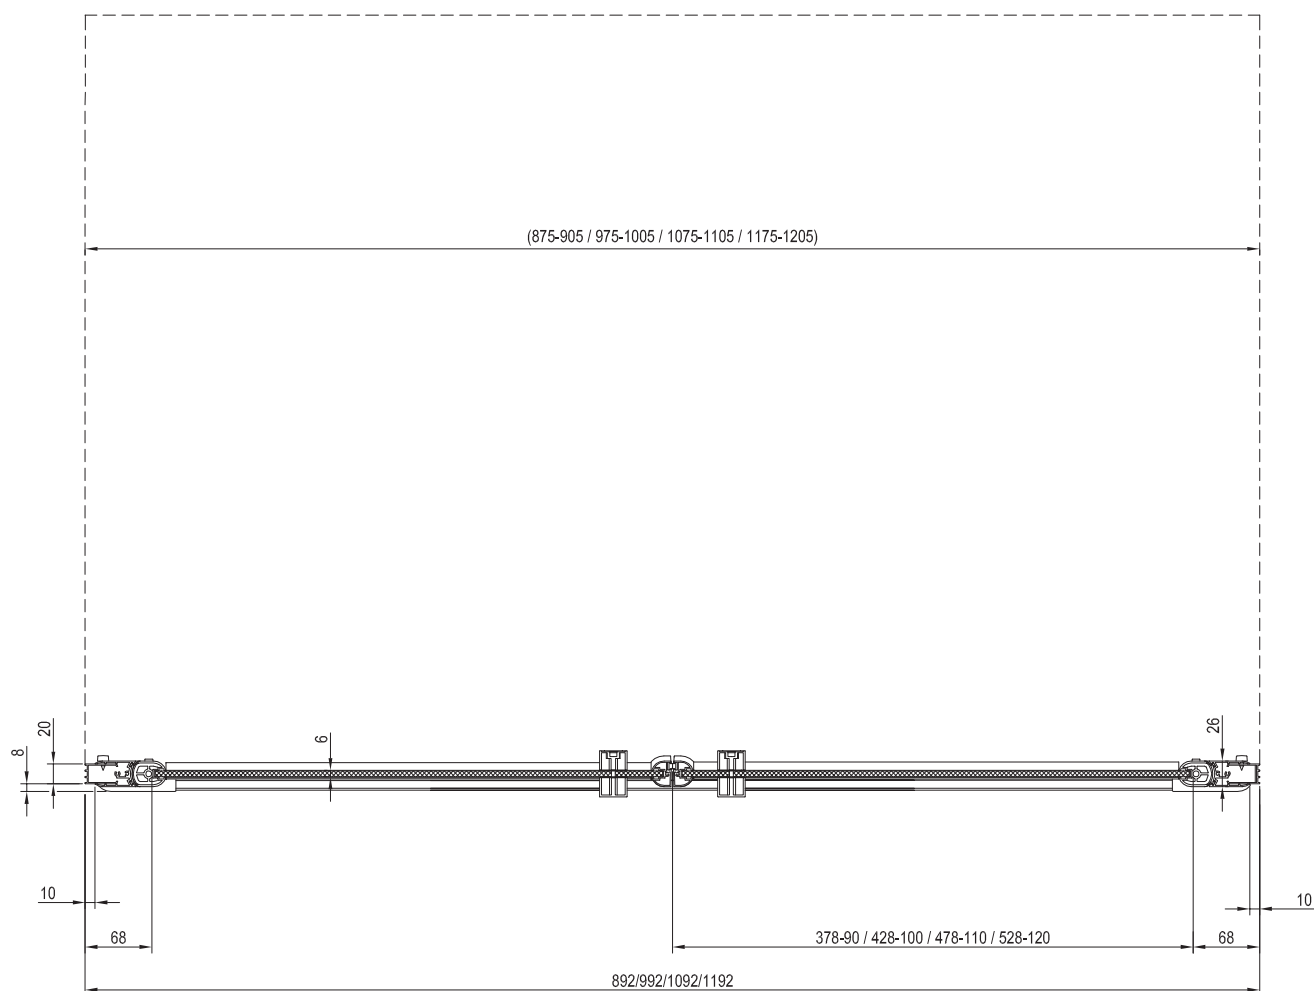

CSDL2 Structural preparation