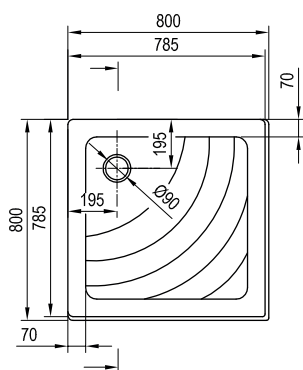

Products are delivered within 14 days as standard.