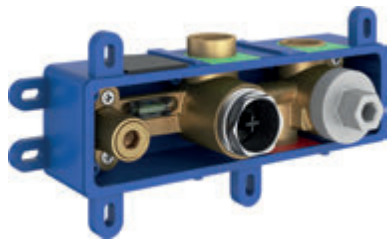

Order No.	Type	Design	Flow rate	Size of packaging (cm)	Gross weight (kg)
X070233	RB 07D.50 Basic body for concealed faucets, R-box Horizontal	-		25,7x11x11,5	1.85
X070207	ES 065.00CR.O2.RB07D.+S Concealed faucet, 2-way w/o body, with set	Chrome	10/16	32x22,5x8	1.7
X070250	ES 065.10WV.O2.RB07D.+S Concealed faucet, 2-way w/o body, with set	White Velvet	10/16	32x22,5x8	1.7
X070287	ES 065.20BLM.O2.RB07D.+S Concealed faucet, 2-way w/o body, with set	Black Matt	10/16	32x22,5x8	1.7
X070324	ES 065.20GB.O2.RB07D.+S Concealed faucet, 2-way w/o body, with set	Graphite Brushed	10/16	32x22,5x8	1.7
X070361	ES 065.60RGB.O2.RB07D.+S Concealed faucet, 2-way w/o body, with set	Rose Gold Brushed	10/16	32x22,5x8	1.7
X070202	ES 068.00CR.O3.RB07D.+S Concealed faucet, 3-way w/o body, with set	Chrome	10/17/16	32x22,5x8	1.7
X070245	ES 068.10WV.O3.RB07D.+S Concealed faucet, 3-way w/o body, with set	White Velvet	10/17/16	32x22,5x8	1.7
X070282	ES 068.20BLM.O3.RB07D.+S Concealed faucet, 3-way w/o body, with set	Black Matt	10/17/16	32x22,5x8	1.7
X070319	ES 068.20GB.O3.RB07D.+S Concealed faucet, 3-way w/o body, with set	Graphite Brushed	10/17/16	32x22,5x8	1.7
X070356	ES 068.60RGB.O3.RB07D.+S Concealed faucet, 3-way w/o body, with set	Rose Gold Brushed	10/17/16	32x22,5x8	1.7
X070220	EL 065.00CR.O2.RB07D.+S Concealed faucet, 2-way w/o body, with set	Chrome	10/18	32x22,5x8	1.74
X070263	EL 065.10WV.O2.RB07D.+S Concealed faucet, 2-way w/o body, with set	White Velvet	10/18	32x22,5x8	1.74
X070300	EL 065.20BLM.O2.RB07D.+S Concealed faucet, 2-way w/o body, with set	Black Matt	10/18	32x22,5x8	1.74
X070337	EL 065.20GB.O2.RB07D.+S Concealed faucet, 2-way w/o body, with set	Graphite Brushed	10/18	32x22,5x8	1.74
X070374	EL 065.60RGB.O2.RB07D.+S Concealed faucet, 2-way w/o body, with set	Rose Gold Brushed	10/18	32x22,5x8	1.74
X070216	EL 068.00CR.O3.RB07D.+S Concealed faucet, 3-way w/o body, with set	Chrome	10/17/18	32x22,5x8	1.74
X070259	EL 068.10WV.O3.RB07D.+S Concealed faucet, 3-way w/o body, with set	White Velvet	10/17/18	32x22,5x8	1.74
X070296	EL 068.20BLM.O3.RB07D.+S Concealed faucet, 3-way w/o body, with set	Black Matt	10/17/18	32x22,5x8	1.74
X070333	EL 068.20GB.O3.RB07D.+S Concealed faucet, 3-way w/o body, with set	Graphite Brushed	10/17/18	32x22,5x8	1.74
X070370	EL 068.60RGB.O3.RB07D.+S Concealed faucet, 3-way w/o body, with set	Rose Gold Brushed	10/17/18	32x22,5x8	1.74