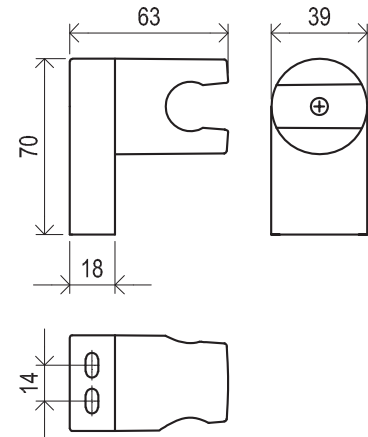

RAVAK
CLEANER
CHROME

2-YEAR
WARRANTY

Showers and accessories

Order No.	Type	Design	Size of packaging (cm)	Gross weight (kg)
X07P011	611.00CR Shower holder adjustable	chrome	7x5,5x8	0.08
X07P686	611.10WV Shower holder adjustable	White Velvet	7x5,5x8	0.08
X07P639	611.20BL Shower holder adjustable	black	7x5,5x8	0.08
X07P674	611.20BLM Shower holder adjustable	Black Matt	7x5,5x8	0.08
X07P698	611.20GB Shower holder adjustable	Graphite Brushed	7x5,5x8	0.08
X07P710	611.60RGB Shower holder adjustable	Rose Gold Brushed	7x5,5x8	0.08