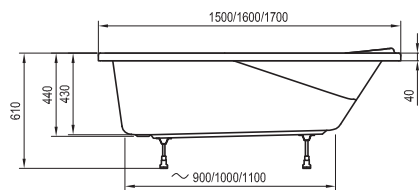

1651
1801
1951

VOLUME

22 kg
24 kg
24 kg

WEIGHT

10

10-YEAR
WARRANTY

Vanda II

Bathtub colour

WHITE

Panel colour

WHITE

Order No.	BATHTUB	Dimensions (mm)	Size of packaging (cm)	Gross weight (kg)
CO11000000	Bathtub VANDA II 150x70	1500x700x440	152x72x50	19.52
CP11000000	Bathtub VANDA II 160x70	1600x700x440	162x72x50	23.4
CP21000000	Bathtub VANDA II 170x70	1700x700x440	172x72x50	24.19

Order No.	PANELS AND SUPPORTS	Dimensions (mm)	Size of packaging (cm)	Gross weight (kg)
CY00000000	Support for bathtub 70 U	61x11x5	61x11x5	2.79
CZ001P0A00	Frontal panel U 150	151x3x59	151x3x59	4.23
CZ001S0A00	Frontal panel U 160	161x3x59	161x3x59	4.52
CZ001V0A00	Frontal panel U 170	171x3x59	171x3x59	4.73
CZ00110A00	Side panel U 70	70x3x59	70x3x59	1.89
B23600000N	Frontal panelkit U	51x11x5	51x11x5	1.24

Order No.	RECOMMENDED PRODUCTS	Dimensions (mm)	Size of packaging (cm)	Gross weight (kg)
X01377	Bathtub waste set 570 C-C R/R, chrome	---	14x8x38	0.72
X01305	Bathtub waste set 570 B R/R, chrome	---	14x8x38	0.83
796M010041	VS2 - 105	---	57x5x142	8.2
795P010041	VS3 - 100	---	37x5x142	8.32

150 / 160 / 170 cm
70 cm

Warranty: 10 years – The warranty is contingent on the buyer using original RAVAK supports (legs) intended for the given type of bathtub in accordance with the assembly manual! Products are delivered within 14 days as standard.