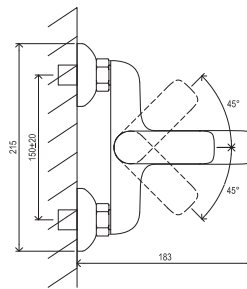

Order No.	Type	Design	Flow rate	Size of packaging (cm)	Gross weight (kg)
X070083	CL 022.00CR Wall-mounted bathtub faucet, w/o set	chrome	15/16	22,5x16,5x18,5	1.77