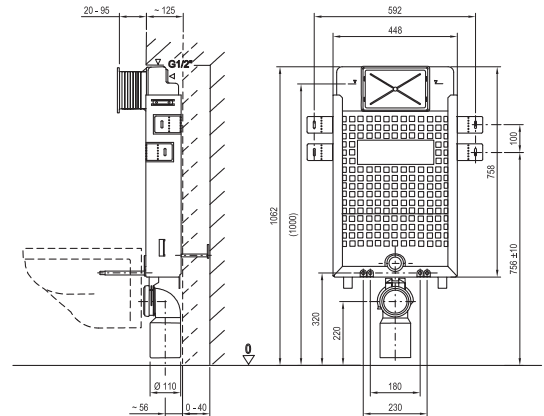

Uni Chrome toilet

Order No.	Type	Dimensions (mm)	Size of packaging (cm)	Gross weight (kg)
X01702	WC module W II/1000 for building into solid walls	448x1062x145-220	47,5x14x104,5	9,95