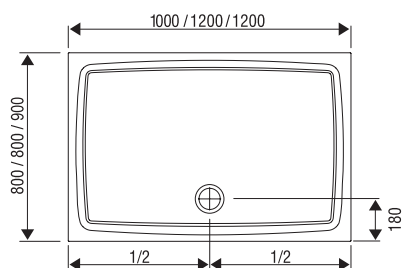

Galaxy Pro Flat

Gigant Pro Flat

Order No.	Type	Size of packaging (cm)	Gross weight (kg)
XA03A411010	Shower tray GIGANT PRO Flat 100x80	84x6x105	35
XA03G411010	Shower tray GIGANT PRO Flat 120x80	84x6x125	40.53
XA03G711010	Shower tray GIGANT PRO Flat 120x90	94x6x125	46.7
XA83AL01010	Panel GIGANT PRO 100x80 SET L	4x64x11	1.22
XA83AP01010	Panel GIGANT PRO 100x80 SET R	4x64x11	1.22
XA83GL01010	Panel GIGANT PRO 120x80 SET L	4x76x11	1.36
XA83GP01010	Panel GIGANT PRO 120x80 SET R	4x76x11	1.36
XA83GL71010	Panel GIGANT PRO 120x90 SET L	4x75x11	1.43
XA83GP71010	Panel GIGANT PRO 120x90 SET R	4x75x11	1.43
XB2J000000N	Base GALAXY PRO	15x8x8	0.64
A000000004	Universal mounting kit for shower trays	8x5x125	0.66

Material: cast mixture of dolomite and resin
Production process: casting