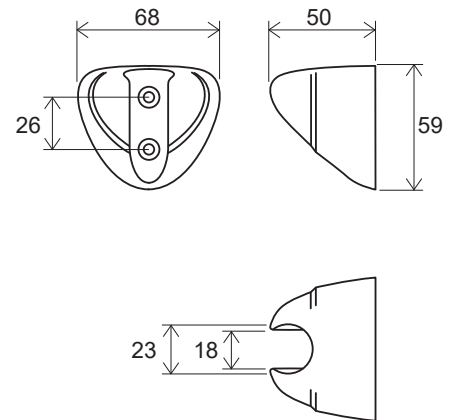

Order No.	Type	Design	Size of packaging (cm)	Gross weight (kg)
X07P010	610.00CR Shower holder, plastic	chrome	8x5,5x7	0.06

Order No.	Type	Design	Size of packaging (cm)	Gross weight (kg)
X07P012	972.00CR Shower bar with sliding shower holder 66,5 cm	chrome	69,5x12x5,5	0.5