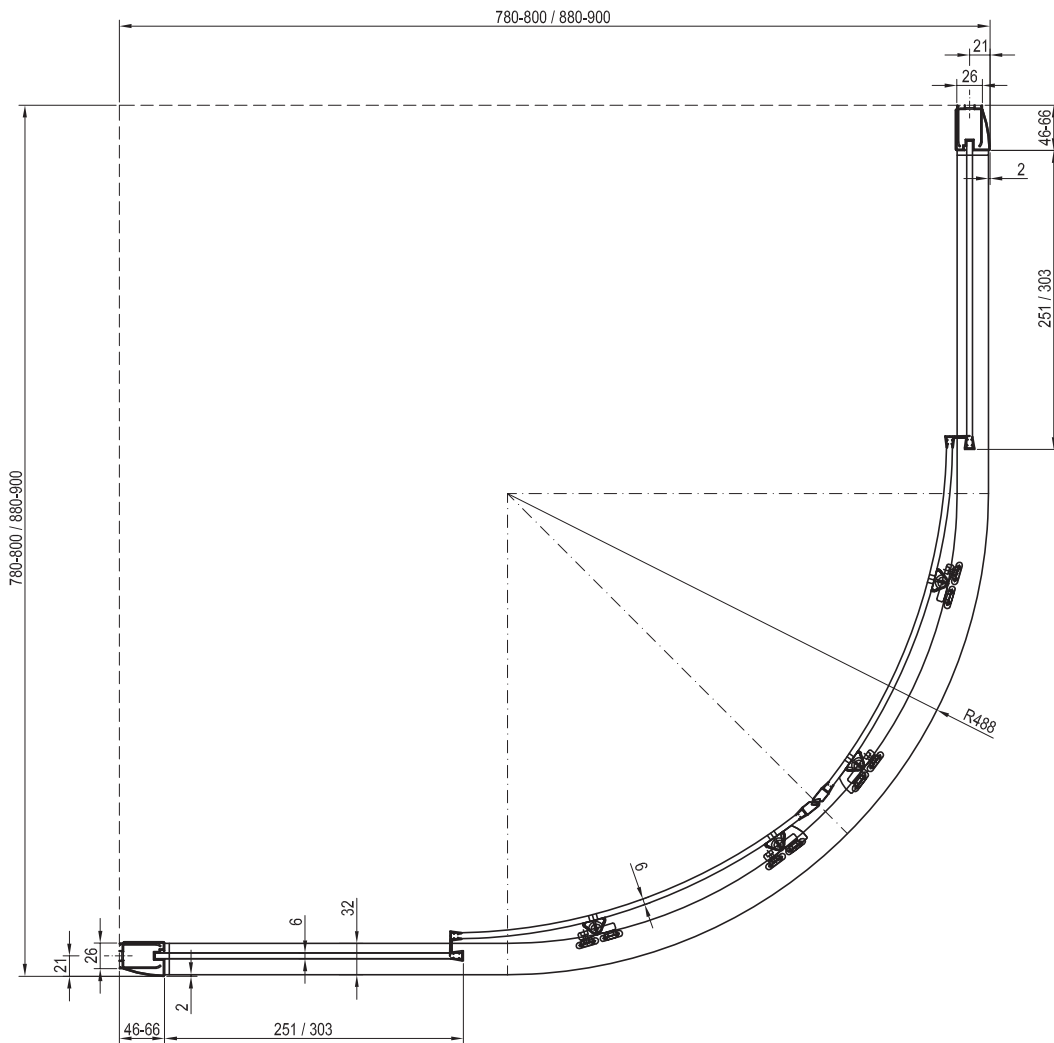

BLCP4 Structural preparation

Type	Mounting onto a tray * Recommended shower tray size (mm)	Floor mounting ** Recommended size of inclined area (mm)
BLCP4 - 80	800 x 800, R 500	In accordance with technical drawings
BLCP4 - 90	900 x 900, R 500	In accordance with technical drawings

* The values listed in the table assume the tray is mounted in accordance with the RAVAK assembly manual

** The values in the table apply to the inside edge of the glass.