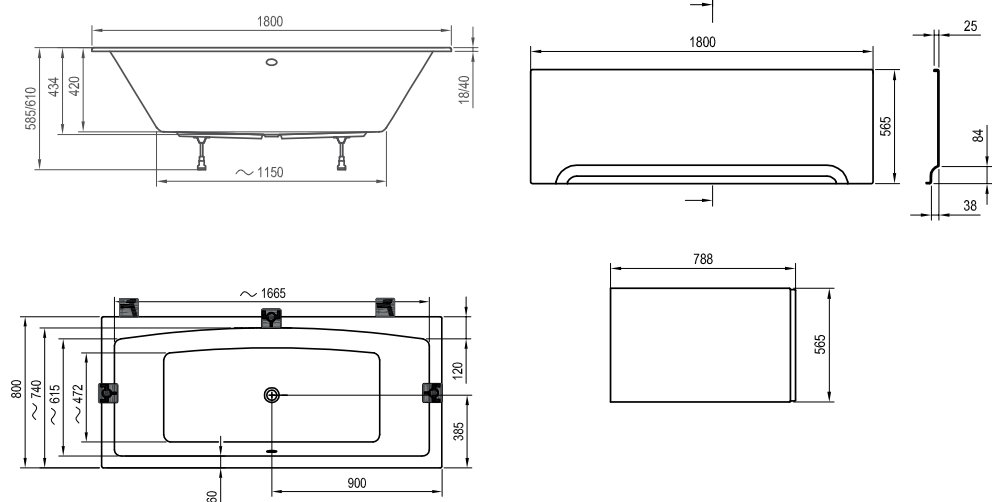

2401

VOLUME

27 kg
29 kg

WEIGHT

CONCEPTS

5

5-YEAR
WARRANTY
ON PANELS

10

10-YEAR
WARRANTY

Formy 02 and Formy 02 Slim

Bathtub colour

WHITE

Panel colour

WHITE

Order No.	BATHTUB	Dimensions (mm)	Size of packaging (cm)	Gross weight (kg)
C891000000	Bathtub FORMY 02 180x80	1800x800x434	185x82x50	28.95
C891300000	Bathtub FORMY 02 Slim 180x80	1800x800x434	185x82x50	26.55

Order No.	PANELS AND SUPPORTS	Dimensions (mm)	Size of packaging (cm)	Gross weight (kg)
CY00040000	Support for bathtub 80 U	71x11x5	71x11x5	3.37
CZ001Y0A00	Frontal panel U 180	180x3x59	180x3x59	5.16
CZ00140A00	Side panel U 80	80x3x59	80x3x59	2.1
B23600000N	Frontal panelkit U	51x11x5	51x11x5	1.24
X000001059	Frontal panel 180, white	186x63x5	186x63x5	17
X000001062	Side panel 80 L, white	86x63x5	86x63x5	8
X000001065	Side panel 80 R, white	86x63x5	86x63x5	8

Order No.	RECOMMENDED PRODUCTS	Dimensions (mm)	Size of packaging (cm)	Gross weight (kg)
X01504	Bathtub overflow filler 800 B S/R, chrome	---	38x9,5x21	0.97
X01506	Bathtub waste set 800 B S/R, chrome	---	38x8,5x14,5	0.82
7U840A00Z1	BVS1	800	69x4x152	26.09
D01000A070	B SET	---	9x12x28	1.55

180 cm
80 cm

Warranty: 10 years – The warranty is contingent on the buyer using original RAVAK supports (legs) intended for the given type of bathtub in accordance with the assembly manual! Products are delivered within 14 days as standard.