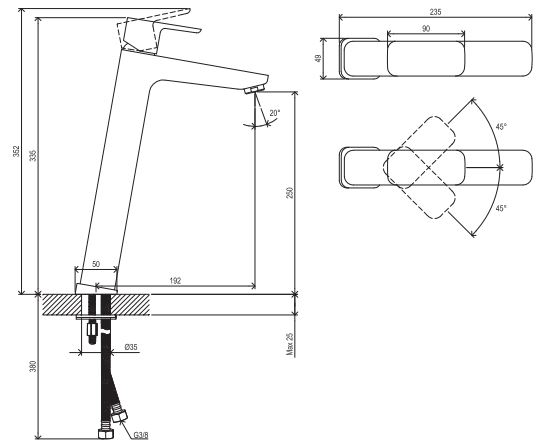

Order No.	Type	Design	Flow rate	Size of packaging (cm)	Gross weight (kg)
X070130	TD F 015.00CR Washbasin faucet 334 mm, w/o pop-up waste	chrome	5	37x22x7,5	2.61
X070151	TD F 015.20BL Washbasin faucet 334 mm, w/o pop-up waste	black	5	37x22x7,5	2.61

Flow rate is given in l/min at a pressure of 0.3 MPa. Products are delivered within 14 days as standard.