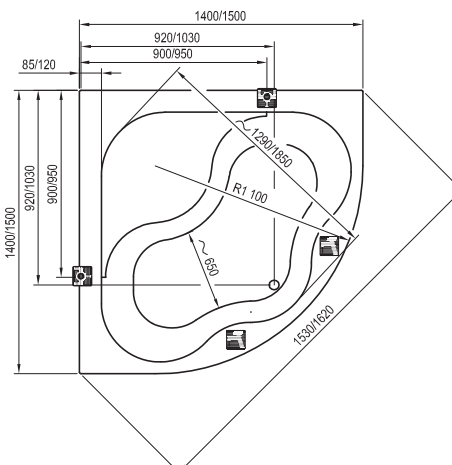

240l
300l

VOLUME

31 kg
36 kg

WEIGHT

10

10-YEAR
WARRANTY

Gentiana

Bathtub colour

WHITE

Panel colour

WHITE

Order No.	BATHTUB	Dimensions (mm)	Size of packaging (cm)	Gross weight (kg)
CF01000000	Bathtub GENTIANA 140x140	1400x1400x460	141x141x50	31
CG01000000	Bathtub GENTIANA 150x150	1500x1500x460	151x151x50	35.5

Order No.	PANELS AND SUPPORTS	Dimensions (mm)	Size of packaging (cm)	Gross weight (kg)
CY65000000	Support for bathtub NEW DAY, GENTIANA	88x11x5	88x11x5	6.37
CZF1000A0	Panel NEW DAY, GENTIANA 140	5x55x58	5x55x58	6.98
CZG1000A0	Panel NEW DAY, GENTIANA 150	5x59x58	5x59x58	7.06
B26500000N	Panelkit NEW DAY, GENTIANA	55x11x5	55x11x5	1.68

Order No.	RECOMMENDED PRODUCTS	Dimensions (mm)	Size of packaging (cm)	Gross weight (kg)
X01440	Bathtub overflow filler 570 C-C S/R, chrome	---	15x11x39	0.83
X01507	Bathtub waste set 570 B S/R, chrome	---	38x8,5x14,5	0.75
X01377	Bathtub waste set 570 C-C R/R, chrome	---	14x8x38	0.72
X01305	Bathtub waste set 570 B R/R, chrome	---	14x8x38	0.83

140 / 150 cm
140 / 150 cm

Warranty: 10 years – The warranty is contingent on the buyer using original RAVAK supports (legs) intended for the given type of bathtub in accordance with the assembly manual! Products are delivered within 14 days as standard.