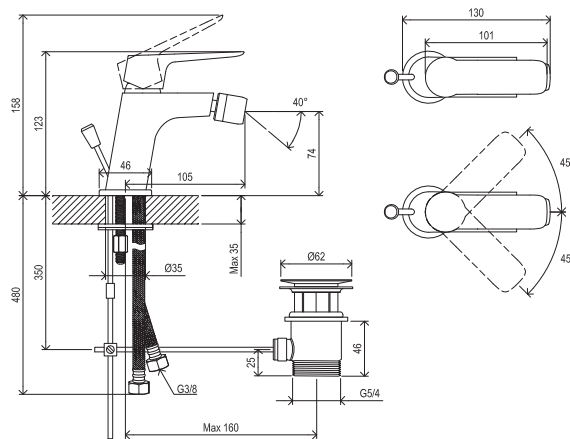

EASYLEAN

Order No.	Type	Design	Flow rate	Size of packaging (cm)	Gross weight (kg)
X070082	CL 055.00CR Bidet faucet 123 mm, with pop-up waste	chrome	10	28x20x7,5	1.48

5

5-YEAR WARRANTY ON FAUCETS

SOFT MOVE