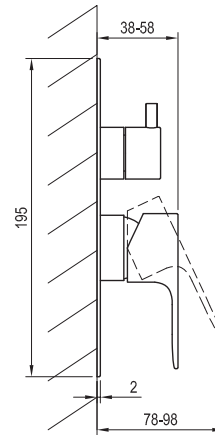

5-YEAR
WARRANTY
ON FAUCETS

SOFT MOVE

Order No.	Type	Design	Flow rate	Size of packaging (cm)	Gross weight (kg)
X070221	EL 065.00CR.O2.RB07E Concealed faucet, 2-way w/o body	Chrome	12/12	26x15x8	0.86
X070264	EL 065.10WV.O2.RB07E Concealed faucet, 2-way w/o body	White Velvet	12/12	26x15x8	0.86
X070301	EL 065.20BLM.O2.RB07E Concealed faucet, 2-way w/o body	Black Matt	12/12	26x15x8	0.86
X070338	EL 065.20GB.O2.RB07E Concealed faucet, 2-way w/o body	Graphite Brushed	12/12	26x15x8	0.86
X070375	EL 065.60RGB.O2.RB07E Concealed faucet, 2-way w/o body	Rose Gold Brushed	12/12	26x15x8	0.86
X070234	RB 07E.50 Basic body for concealed faucets, R-box Vertical O2	-		14,2x14x11,7	1.4