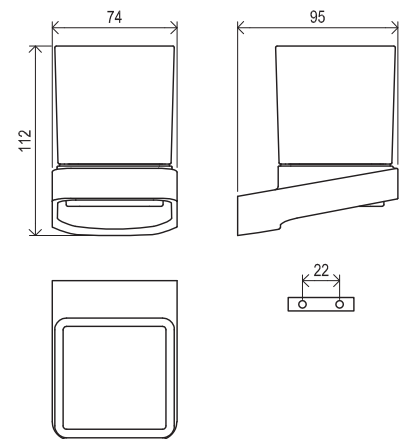

Order No.	Type	Design	Size of packaging (cm)	Gross weight (kg)
X07P321	TD 210.00CR Single cup holder	chrome	15x13x9	0.81
X07P557	TD 210.20BL Single cup holder	black	15x13x9	0.81