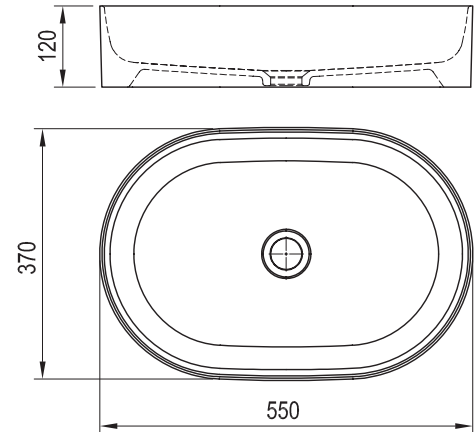

5

5-YEAR
WARRANTY

Ceramic Slim

Order No.	Type	Dimensions (mm)	Size of packaging (cm)	Gross weight (kg)
XJX01155001	Washbasin Ceramic 550 O Slim ceramic, white	550x370x120	59x13x41	9
X01439	Washbasin waste plug fixed, chrome	Ø 68x104-119	7,5x7,5x14,5	0.31
X01695	Washbasin waste plug fixed ceramic, white	Ø 67x99	7,5x7,5x14,5	0.27
X01762	Washbasin waste plug fixed, black	Ø 68x104-119	7,5x7,5x14,5	0.36
X01371	Washbasin waste trap, chrome	Ø 50x140-240x360	15x7x36	0.77
X01747	Washbasin waste trap, black	Ø 50x140-240x360	15x7x36	0.88
X01612	Washbasin waste trap furniture	Ø 70x170-240x210-510	20x9x40	0.29