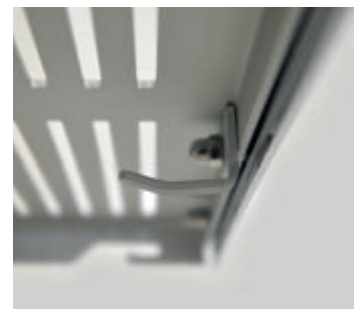

Products are delivered within 14 days as standard.

Slim shelves

High-quality surface finish – anodized aluminium

Practical hooks on the underside for hanging

Versatile use and opportunities for combining

Elegant and practical shelf space