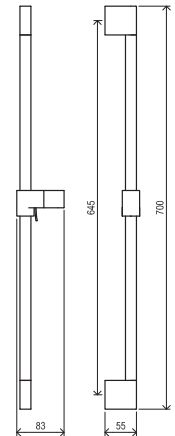

Order No.	Type	Design	Size of packaging (cm)	Gross weight (kg)
X07P013	974.00CR Shower bar with sliding shower holder 70 cm	chrome	73x14x4,5	0.63
X07P691	974.10WV Shower bar with sliding shower holder 70 cm	White Velvet	73x14x4,5	0.62
X07P638	974.20BL Shower bar with sliding shower holder 70 cm	black	73x14x4,5	0.63
X07P679	974.20BLM Shower bar with sliding shower holder 70 cm	Black Matt	73x14x4,5	0.62
X07P703	974.20GB Shower bar with sliding shower holder 70 cm	Graphite Brushed	73x14x4,5	0.62
X07P715	974.60RGB Shower bar with sliding shower holder 70 cm	Rose Gold Brushed	73x14x4,5	0.62