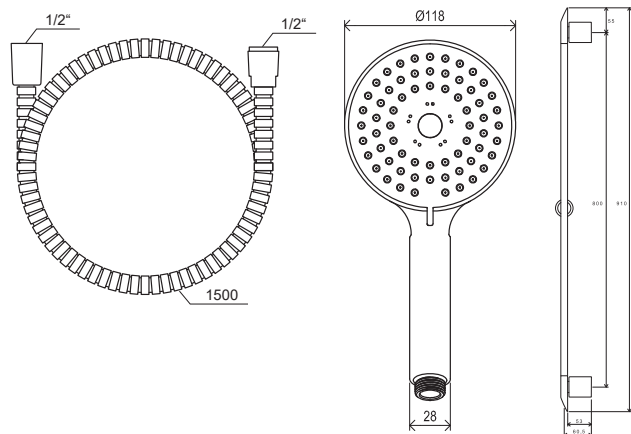

EASYCLEAN

EASYTWIST

Order No.	Type	Design	Flow rate	Size of packaging (cm)	Gross weight (kg)
X07S002	921.00CR Shower set - hand shower, bar 70 cm, hose	chrome	6/9/10	93x19x11,5	1.7