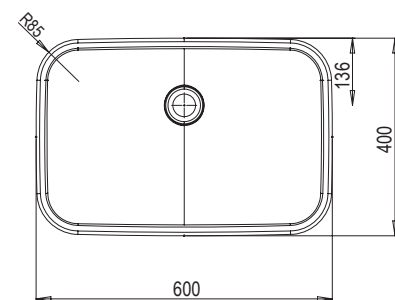

Order No.	Type	Dimensions (mm)	Size of packaging (cm)	Gross weight (kg)
XJX01160002	Washbasin Ceramic 600 R ceramic, white	600x400x120	61x42x15	13
X01439	Washbasin waste plug fixed, chrome	Ø 68x104-119	7,5x7,5x14,5	0.31
X01695	Washbasin waste plug fixed ceramic, white	Ø 67x99	7,5x7,5x14,5	0.27
X01762	Washbasin waste plug fixed, black	Ø 68x104-119	7,5x7,5x14,5	0.36
X01371	Washbasin waste trap, chrome	Ø 50x140-240x360	15x7x36	0.77
X01747	Washbasin waste trap, black	Ø 50x140-240x360	15x7x36	0.88
X01612	Washbasin waste trap furniture	Ø 70x170-240x210-510	20x9x40	0.29

Products are delivered within 14 days as standard.