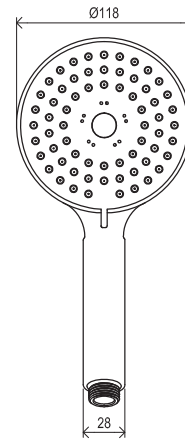

2-YEAR
WARRANTY

Showers and accessories

EASYCLEAN

Order No.	Type	Design	Flow rate	Size of packaging (cm)	Gross weight (kg)
X07P009	953.00CR Hand shower Flat M, 3 functions, 118 mm	chrome	16/18/18	26x12,5x6	0.35