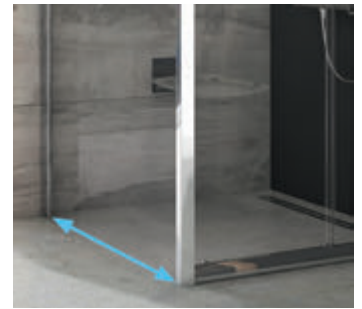

Allows choice of depth of your shower enclosure: 80 - 100 cm