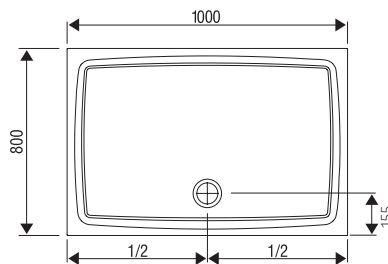

Elipso

Order No.	Type	Size of packaging (cm)	Gross weight (kg)
A224401410	Shower tray ELIPSO 80 PAN	81x4x81	7.02
A227701410	Shower tray ELIPSO 90 PAN	91x19x91	9.1
A000000004	Universal mounting kit for shower trays	8x5x125	0.66

Material: Acrylic (PMMA + ABS sandwich), Antibac® finish
Reinforcement: type PAN – polyurethane foam with glass fibres

Gigant

Order No.	Type	Size of packaging (cm)	Gross weight (kg)
XA01A401210	Shower tray GIGANT 100x80 LA	84x10x105	15.5
XA01G701210	Shower tray GIGANT 120x90 LA	84x10x125	19.7
B2F0000002	Universal base 650 for shower tray 90 LA	65x11x5	2.74
B2F0000003	Universal base 750 for shower tray 100 LA	75x11x5	3.06
A000000004	Universal mounting kit for shower trays	8x5x125	0.66

Material: Acrylic (PMMA + ABS sandwich), Antibac® finish
Reinforcement: type LA - fibreglass