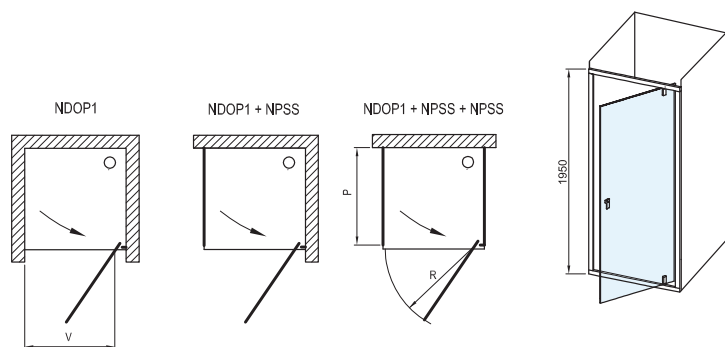

Extension profiles

Order No.	Type	Frame	Product dimensions (mm)	Size of packaging (cm)	Gross weight (kg)
E778802119500	NNPS	white	23x26x1950	2x3x196	0.6
E778802319500	NNPS	black	23x26x1950	2x3x196	0.6
E778802C19500	NNPS	bright alu	23x26x1950	2x3x196	0.6
E778802U19500	NNPS	satin	23x26x1950	2x3x196	0.6