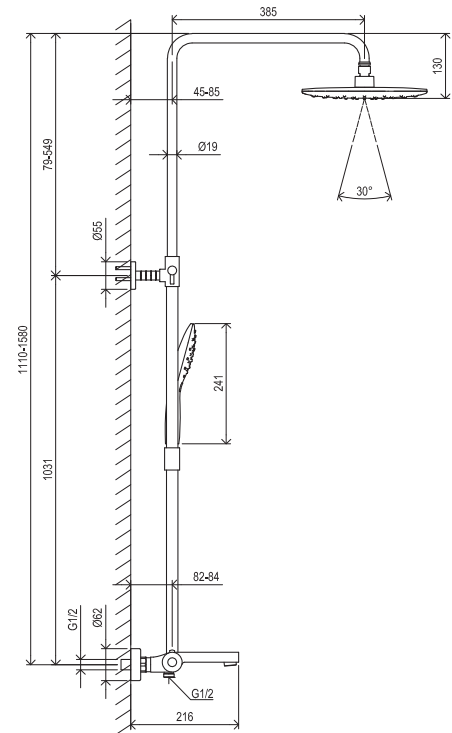

5-YEAR WARRANTY ON FAUCETS

CONSTANT TEMPERATURE

FAST REACTION

SCALD PROTECTION

COOLFEEL

AIR

Thermo and dual systems

Order No.	Type	Design	Flow rate	Size of packaging (cm)	Gross weight (kg)
X070098	TE 092.00CR/WH Bath shower column thermo, adjustable, with set	chrome/white	17/12/10	104x45x9,5	7.44
X070163	TE 092.01CR Bath shower column thermo, adjustable, with set	chrome	17/12/10	104x45x9,5	7.44