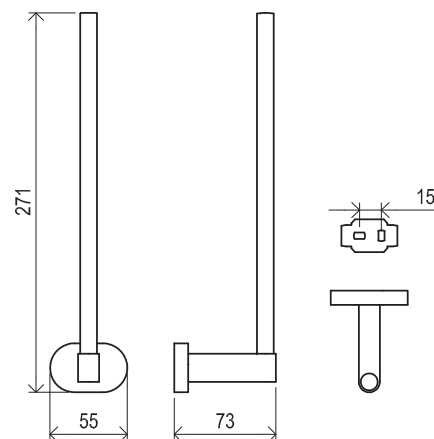

Order No.	Type	Design	Size of packaging (cm)	Gross weight (kg)
X07P318	CR 420.00CR Toilet paper holder	chrome	8x6,5x29	0.33

Products are delivered within 14 days as standard.