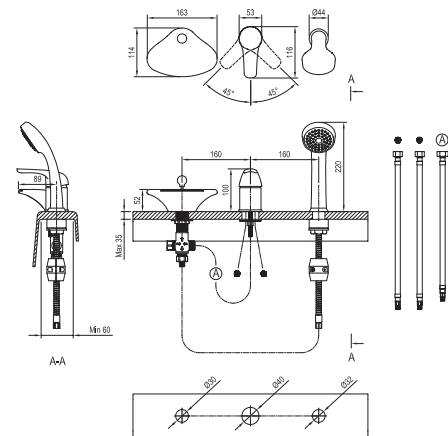

Pillar bathtub faucets

Order No.	Type	Design	Flow rate	Size of packaging (cm)	Gross weight (kg)
X07P003	RS 025.00CR Bathtub edge faucet 3-hole, waterfall, with set	chrome	19/12	48x31x7,5	3.7