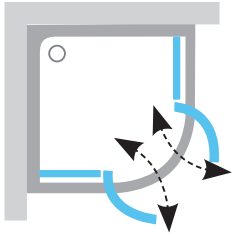

CSKK4

Quadrant four-piece shower enclosure