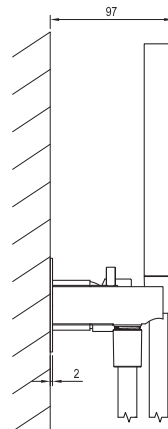

5

5-YEAR
WARRANTY
ON FAUCETS

SOFT MOVE

Eleganta

Order No.	Type	Design	Flow rate	Size of packaging (cm)	Gross weight (kg)
X070220	EL 065.00CR.O2.RB07D.+S Concealed faucet, 2-way w/o body, with set	Chrome	10/18	32x22,5x8	1.74
X070263	EL 065.10WV.O2.RB07D.+S Concealed faucet, 2-way w/o body, with set	White Velvet	10/18	32x22,5x8	1.74
X070300	EL 065.20BLM.O2.RB07D.+S Concealed faucet, 2-way w/o body, with set	Black Matt	10/18	32x22,5x8	1.74
X070337	EL 065.20GB.O2.RB07D.+S Concealed faucet, 2-way w/o body, with set	Graphite Brushed	10/18	32x22,5x8	1.74
X070374	EL 065.60RGB.O2.RB07D.+S Concealed faucet, 2-way w/o body, with set	Rose Gold Brushed	10/18	32x22,5x8	1.74
X070233	RB 07D.50 Basic body for concealed faucets, R-box Horizontal	-		25,7x11x11,5	1.85