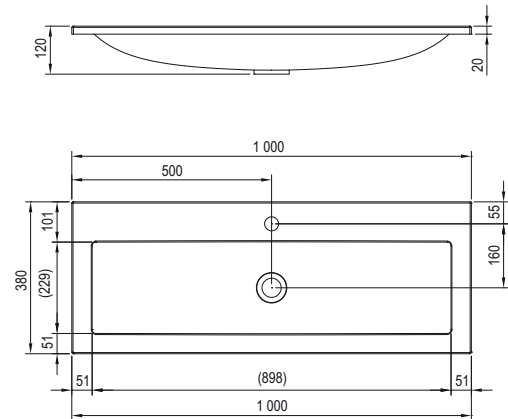

Order No.	Type	Dimensions (mm)	Size of packaging (cm)	Gross weight (kg)
XJJ01110000	Washbasin Clear 1000 with holes	1000x380x120	102x14x40	10.8
X01439	Washbasin waste plug fixed, chrome	Ø 68x104-119	7,5x7,5x14,5	0.31
X01695	Washbasin waste plug fixed ceramic, white	Ø 67x99	7,5x7,5x14,5	0.27
X01762	Washbasin waste plug fixed, black	Ø 68x104-119	7,5x7,5x14,5	0.36
X01371	Washbasin waste trap, chrome	Ø 50x140-240x360	15x7x36	0.77
X01747	Washbasin waste trap, black	Ø 50x140-240x360	15x7x36	0.88
X01612	Washbasin waste trap furniture	Ø 70x170-240x210-510	20x9x40	0.29