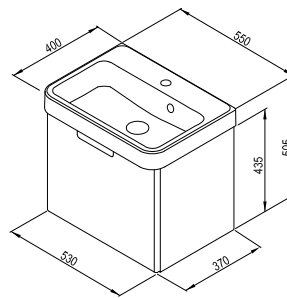

Order No.	Type	Dimensions (mm)	Size of packaging (cm)	Gross weight (kg)
X000001097	SD BeHappy II 530, white	530x370x435	60x50x44	15.5
XJA01155000	Washbasin BeHappy II 550 with holes	550x400x166	42x15x57	15.6