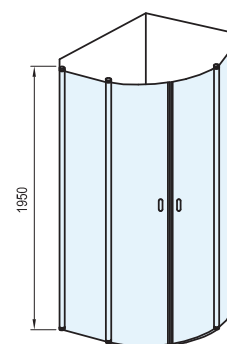

Extension profiles

Order No.	Type	Frame	Product dimensions (mm)	Size of packaging (cm)	Gross weight (kg)
E778801119470	CNPS	white	53x30x1947	3,5x55x195	1.23
E778801C19470	CNPS	bright alu	53x30x1947	3,5x55x195	1.23
E778801U19470	CNPS	satin	53x30x1947	3,5x55x195	1.23