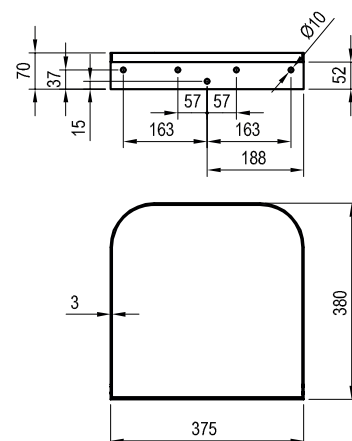

Order No.	Type	Dimensions (mm)	Size of packaging (cm)	Gross weight (kg)
X01787	Console Yard 600, stainless	375x380x70	40x40x9	2.7
X01777	Console Yard 600, white	375x380x70	40x40x9	2.7
X01782	Console Yard 600, black	375x380x70	40x40x9	2.7