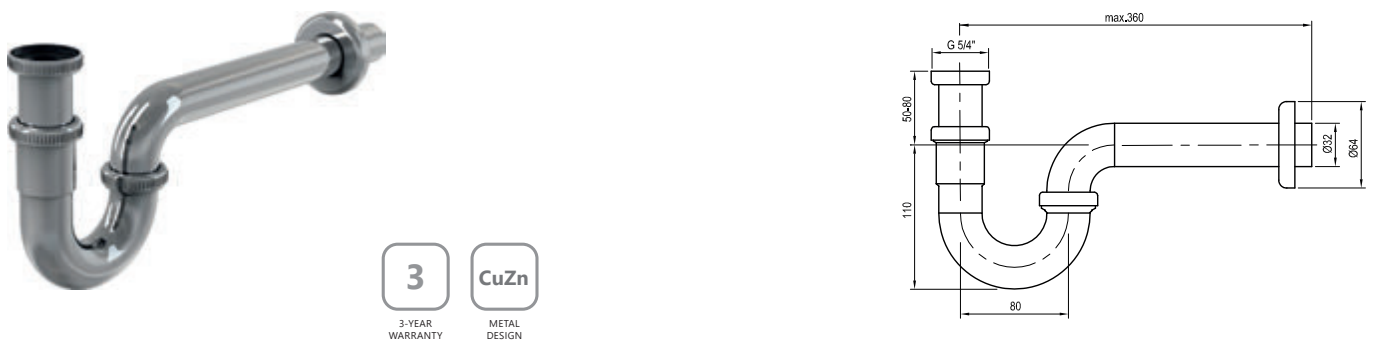

Order No.	Type	Size of packaging (cm)	Gross weight (kg)
X01436	Washbasin waste trap U tubular, chrome	4x12x34	0.35