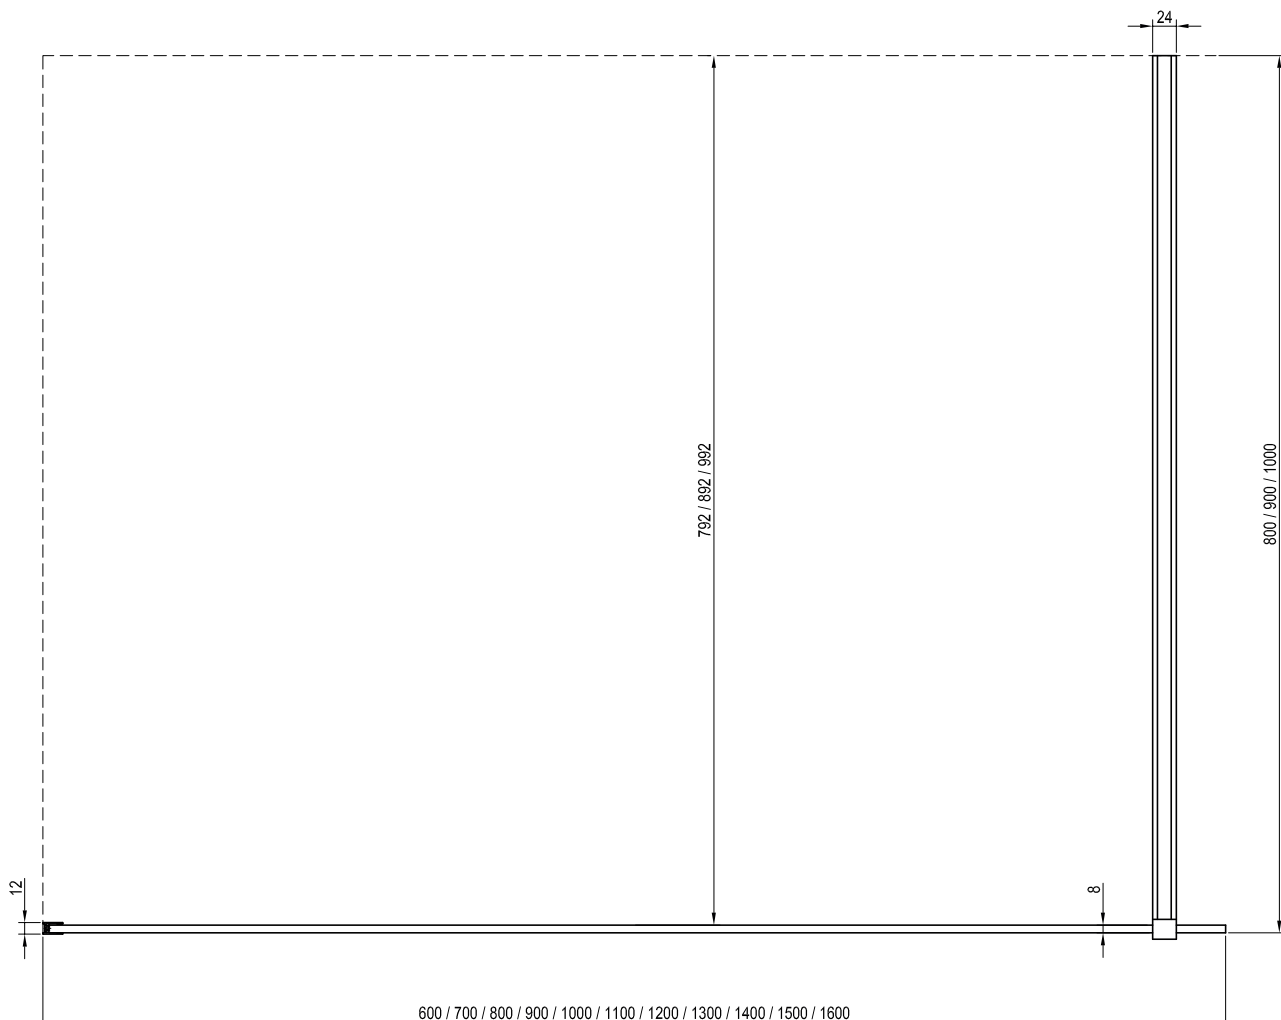

Walk-In Wall

Structural preparation

Type	Mounting onto a tray * Recommended shower tray size (mm)	Floor mounting ** Recommended size of inclined area (mm)
Walk In Wall - 60	-	In accordance with technical drawings
Walk In Wall - 70	-	In accordance with technical drawings
Walk In Wall - 80	-	In accordance with technical drawings
Walk In Wall - 90	-	In accordance with technical drawings
Walk In Wall - 100	-	In accordance with technical drawings
Walk In Wall - 110	-	In accordance with technical drawings
Walk In Wall - 120	-	In accordance with technical drawings
Walk In Wall - 130	-	In accordance with technical drawings
Walk In Wall - 140	-	In accordance with technical drawings
Walk In Wall - 150	-	In accordance with technical drawings
Walk In Wall - 160	-	In accordance with technical drawings

* The values listed in the table assume the tray is mounted in accordance with the RAVAK assembly manual

** The values in the table apply to the inside edge of the glass.