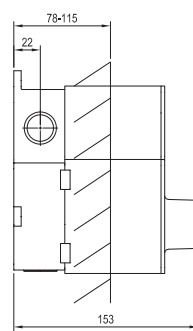

Order No.	Type	Design	Flow rate	Size of packaging (cm)	Gross weight (kg)
X070235	RB 07F.50 Basic body for concealed faucets, R-box Vertical O2/O3	-		15,7x17x15,7	2.77
X070203	ES 068.00CR.O3.RB07F Concealed faucet, 3-way w/o body	Chrome	22/22/22	26x15x7,5	1
X070246	ES 068.10WV.O3.RB07F Concealed faucet, 3-way w/o body	White Velvet	22/22/22	26x15x7,5	1
X070283	ES 068.20BLM.O3.RB07F Concealed faucet, 3-way w/o body	Black Matt	22/22/22	26x15x7,5	1
X070320	ES 068.20GB.O3.RB07F Concealed faucet, 3-way w/o body	Graphite Brushed	22/22/22	26x15x7,5	1
X070357	ES 068.60RGB.O3.RB07F Concealed faucet, 3-way w/o body	Rose Gold Brushed	22/22/22	26x15x7,5	1
X070217	EL 068.00CR.O3.RB07F Concealed faucet, 3-way w/o body	Chrome	22/22/22	26x15x7,5	1.05
X070260	EL 068.10WV.O3.RB07F Concealed faucet, 3-way w/o body	White Velvet	22/22/22	26x15x7,5	1.05
X070297	EL 068.20BLM.O3.RB07F Concealed faucet, 3-way w/o body	Black Matt	22/22/22	26x15x7,5	1.05
X070334	EL 068.20GB.O3.RB07F Concealed faucet, 3-way w/o body	Graphite Brushed	22/22/22	26x15x7,5	1.05
X070371	EL 068.60RGB.O3.RB07F Concealed faucet, 3-way w/o body	Rose Gold Brushed	22/22/22	26x15x7,5	1.05