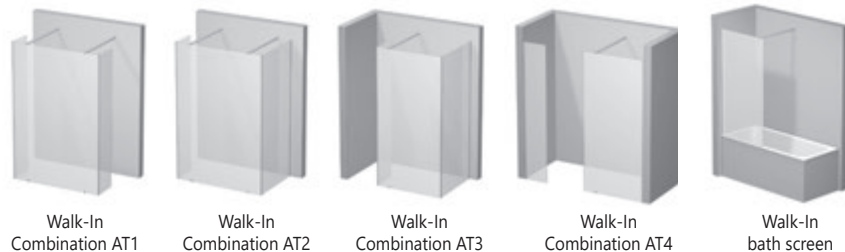

Examples of atypical solutions from the Walk-In line

Walk-In Combination AT1

Walk-In Combination AT2

Walk-In Combination AT3

Walk-In Combination AT4

Walk-In bath screen

Use possibilities: You can order structural variants of Walk-In Wall, Corner and Free products through our online Custom Solution Configurator (<https://atypical.ravak.com>), or during an in-person consultation, where you pick out the design of choice (type, width, height). Other structural variants of Walk-In Combination products can only be ordered by e-mail at export@ravak.com or during an in-person meeting. For more information, go to www.ravak.com