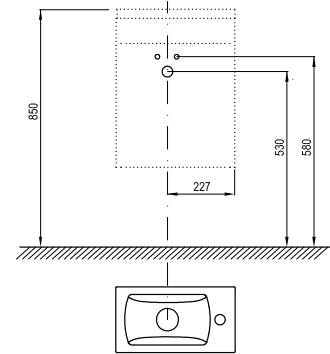

5

5-YEAR WARRANTY

ANTI-MOISTURE FINISH

CONCEPTS

Body design

White gloss

Door design

White gloss / White gloss

White gloss / Grey

Classic II

Order No.	Type	Dimensions (mm)	Size of packaging (cm)	Gross weight (kg)
X000001484	SD Classic II 400 L, white/white	400x220x500	44x26x54	9.5
X000001486	SD Classic II 400 R, white/white	400x220x500	44x26x54	9.5