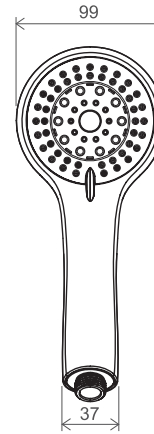

Order No.	Type	Design	Flow rate	Size of packaging (cm)	Gross weight (kg)
X07P008	952.00CR Hand shower round, 5 functions	chrome	12/16/16/14/14	23x12,5x6	0.35

Flow rate values: 953 Jet/Rain/Soft Flow rate values: 952 Jet/Soft/Stream/Soft+Stream/Soft+Jet
Flow rate is given in l/min at a pressure of 0.3 MPa. Products are delivered within 14 days as standard.