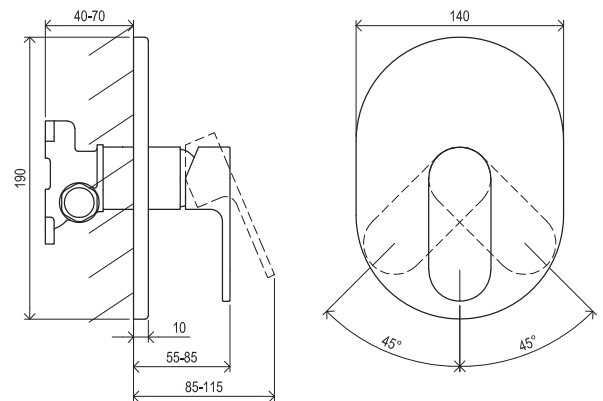

Order No.	Type	Design	Flow rate	Size of packaging (cm)	Gross weight (kg)
X070057	CR 066.00CR.O1.RB070 Concealed faucet, 1-way w/o body	chrome	21	21x15,5x15	1.51
X070052	RB 070.50 R-box for 065.00, 066.00	-		16x12x12	1.19