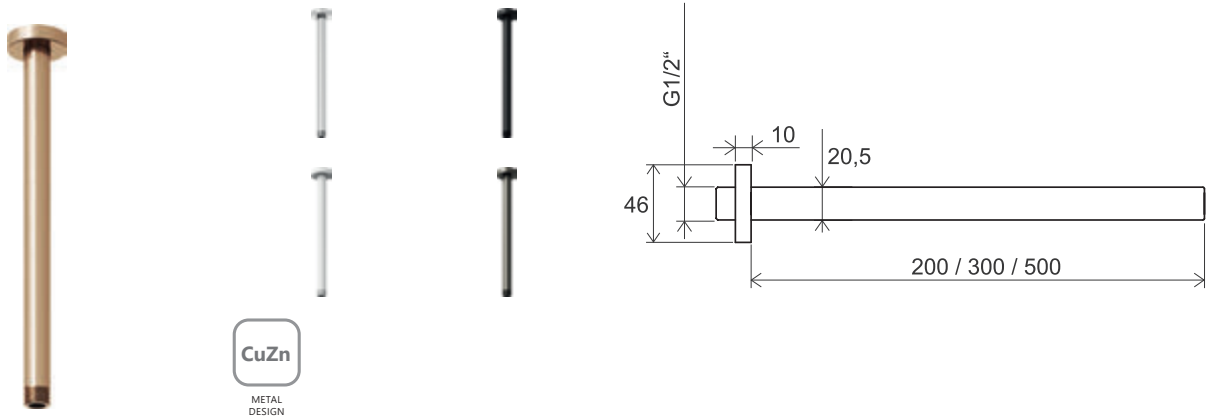

RAVAK
CLEANER
CHROME

2-YEAR
WARRANTY

Showers and accessories

CuZn
METAL
DESIGN

Order No.	Type	Design	Flow rate	Size of packaging (cm)	Gross weight (kg)
X07P112	702.00CR Side outlet arm, brass	chrome		37x10x4,5	0.48
X07P688	702.11WV Side outlet arm, brass	White Velvet		37x10x4,5	0.48
X07P571	702.20BL Side outlet arm, brass	black		37x10x4,5	0.48
X07P676	702.21BLM Side outlet arm, brass	Black Matt		37x10x4,5	0.48
X07P700	702.21GB Side outlet arm, brass	Graphite Brushed		37x10x4,5	0.48
X07P712	702.61RGB Side outlet arm, brass	Rose Gold Brushed		37x10x4,5	0.48