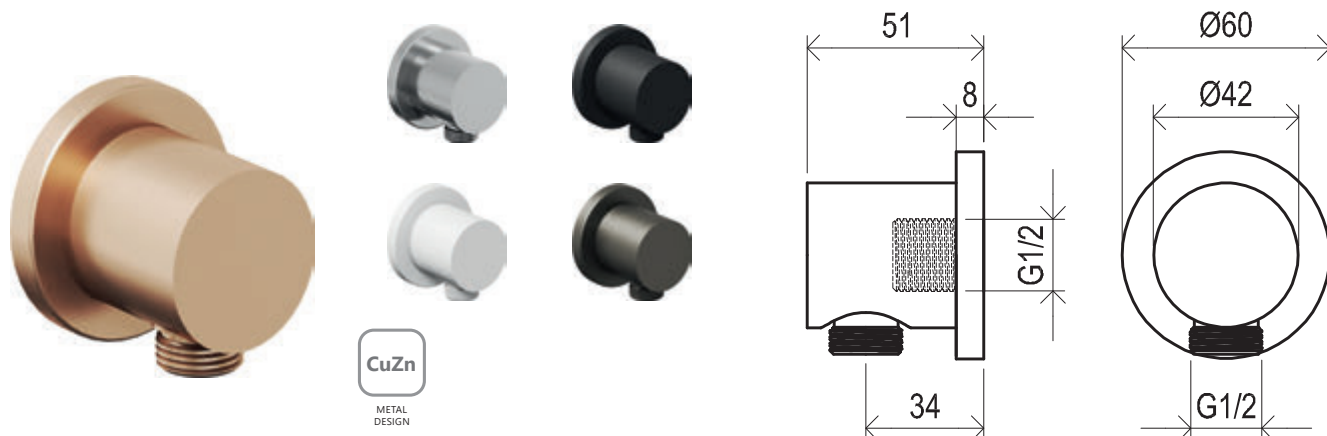

EASYTWIST

Order No.	Type	Design	Size of packaging (cm)	Gross weight (kg)
X07P176	913.00CR Shower hose 150 cm, SatinFlex	chrome	19x5,5x19	0.36
X07P337	913.02CR Shower hose 200 cm, SatinFlex	chrome	19x5,5x19	0.43
X07P683	913.12WV Shower hose 150 cm, SatinFlex	White Velvet	27x24,4x3,5	0.37
X07P568	913.23BL Shower hose 150 cm, SatinFlex	black	18x4x23	0.37
X07P671	913.22BLM Shower hose 150 cm, SatinFlex	Black Matt	27x24,4x3,5	0.37
X07P695	913.22GB Shower hose 150 cm SatinFlex	Graphite Brushed	27x24,4x3,5	0.37
X07P707	913.62RGB Shower hose 150 cm, SatinFlex	Rose Gold Brushed	27x24,4x3,5	0.37