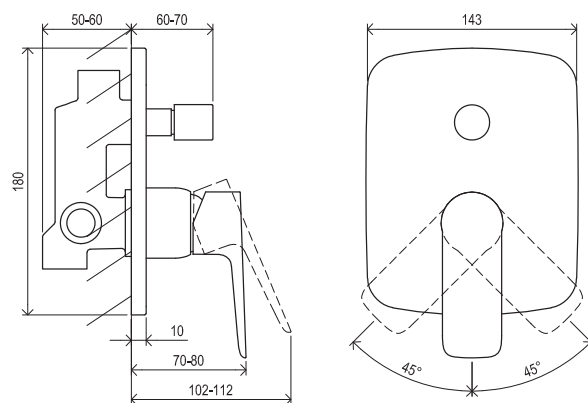

Order No.	Type	Design	Flow rate	Size of packaging (cm)	Gross weight (kg)
X070086	CL 061.00CR.O2 Concealed faucet, automat, 2-way with body	chrome	22/23	21,5x18,5x10	1.74