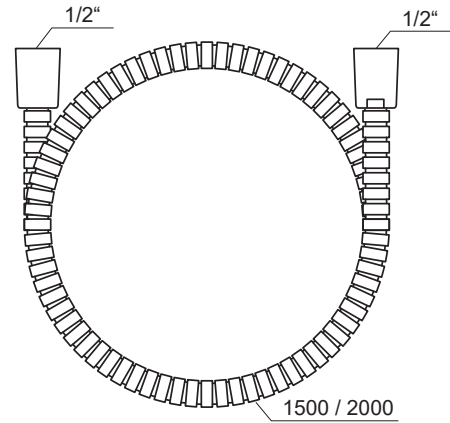

Order No.	Type	Design	Size of packaging (cm)	Gross weight (kg)
X07P340	915.00CR Shower hose 150 cm, metal	chrome	19x5,5x19	0.35
X07P341	915.02CR Shower hose 200 cm, metal	chrome	19x5,5x19	0.42