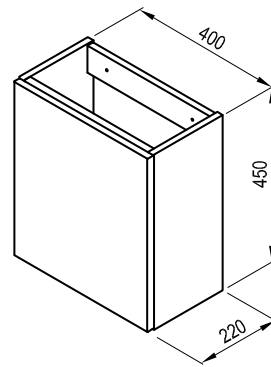

5

5-YEAR
WARRANTY

ANTI-
MOISTURE
FINISH

Design

White gloss

Veda

Order No.	Type	Dimensions (mm)	Size of packaging (cm)	Gross weight (kg)
X000001386	SD Veda 400, white	400x220x450	43x24x53	11.7
XJX01240000	Small washbasin VEDA Slim 400 ceramic, white	400x220x95	42x24x11	4.6