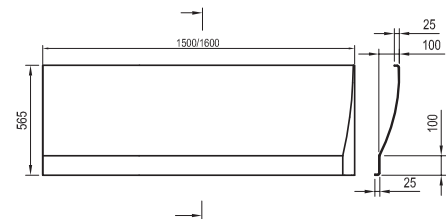

158l
175l
VOLUME

20kg
22kg
WEIGHT

L/R
L/R OPTION

10
10-YEAR WARRANTY

Avocado

Bathtub colour

Panel colour

Order No.	BATHTUB	Dimensions (mm)	Size of packaging (cm)	Gross weight (kg)
CT01000000	Bathtub AVOCADO 150x75 L	1500x750x475	152x77x50	19.5
CS01000000	Bathtub AVOCADO 150x75 R	1500x750x475	152x77x50	19.5
CQ01000000	Bathtub AVOCADO 160x75 L	1600x750x475	162x77x50	21.5
CH01000000	Bathtub AVOCADO 160x75 R	1600x750x475	162x77x50	21.5

Order No.	PANELS AND SUPPORTS	Dimensions (mm)	Size of packaging (cm)	Gross weight (kg)
CYS0000000	Support for bathtub AVOCADO	---	62x11x5	3.45
CZT1000A00	Panel AVOCADO 150 L	1500x750x565	4x32x60	5.33
CZS1000A00	Panel AVOCADO 150 R	1500x750x565	4x32x60	5.33
CZQ1000A00	Panel AVOCADO 160 L	1600x750x565	4x36x60	6.23
CZI1000A00	Panel AVOCADO 160 R	1600x750x565	4x36x60	6.23
B28000000N	Panelkit AVOCADO	---	49x11x5	1.25

Order No.	RECOMMENDED PRODUCTS	Dimensions (mm)	Size of packaging (cm)	Gross weight (kg)
X01305	Bathtub waste set 570 B R/R, chrome	---	14x8x38	0.83
X01377	Bathtub waste set 570 C-C R/R, chrome	---	14x8x38	0.72

Warranty: 10 years – The warranty is contingent on the buyer using original RAVAK supports (legs) intended for the given type of bathtub in accordance with the assembly manual! Products are delivered within 14 days as standard.