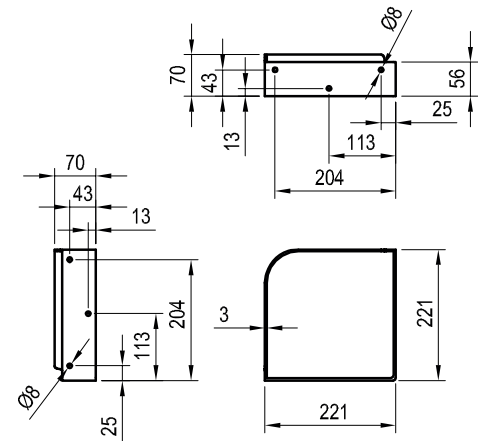

Order No.	Type	Dimensions (mm)	Size of packaging (cm)	Gross weight (kg)
X01784	Console Yard 280 C, stainless	221x221x70	24x24x9	1.6
X01774	Console Yard 280 C, white	221x221x70	24x24x9	1.6
X01779	Console Yard 280 C, black	221x221x70	24x24x9	1.6