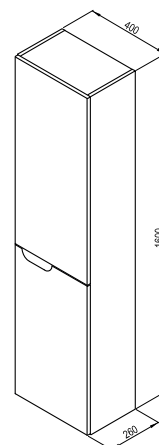

Order No.	Type	Dimensions (mm)	Size of packaging (cm)	Gross weight (kg)
X000001472	SB Classic II 400 L, white/white	400x260x1600	44x30x164	27.5
X000001473	SB Classic II 400 L, white/gray	400x260x1600	44x30x164	26.5
X000001474	SB Classic II 400 R, white/white	400x260x1600	44x30x164	27.5
X000001475	SB Classic II 400 R, white/gray	400x260x1600	44x30x164	27.5