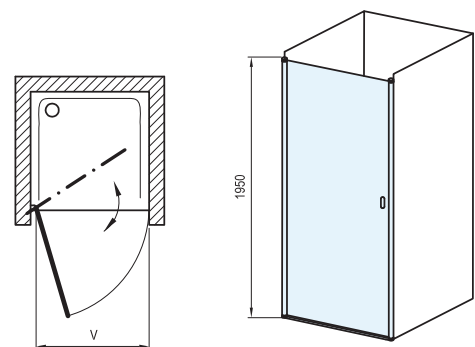

Extension profiles

Order No.	Type	Frame	Product dimensions (mm)	Size of packaging (cm)	Gross weight (kg)
E778801119470	CNPS	white	53x30x1947	3,5x55x195	1.23
E778801C19470	CNPS	bright alu	53x30x1947	3,5x55x195	1.23
E778801U19470	CNPS	satın	53x30x1947	3,5x55x195	1.23