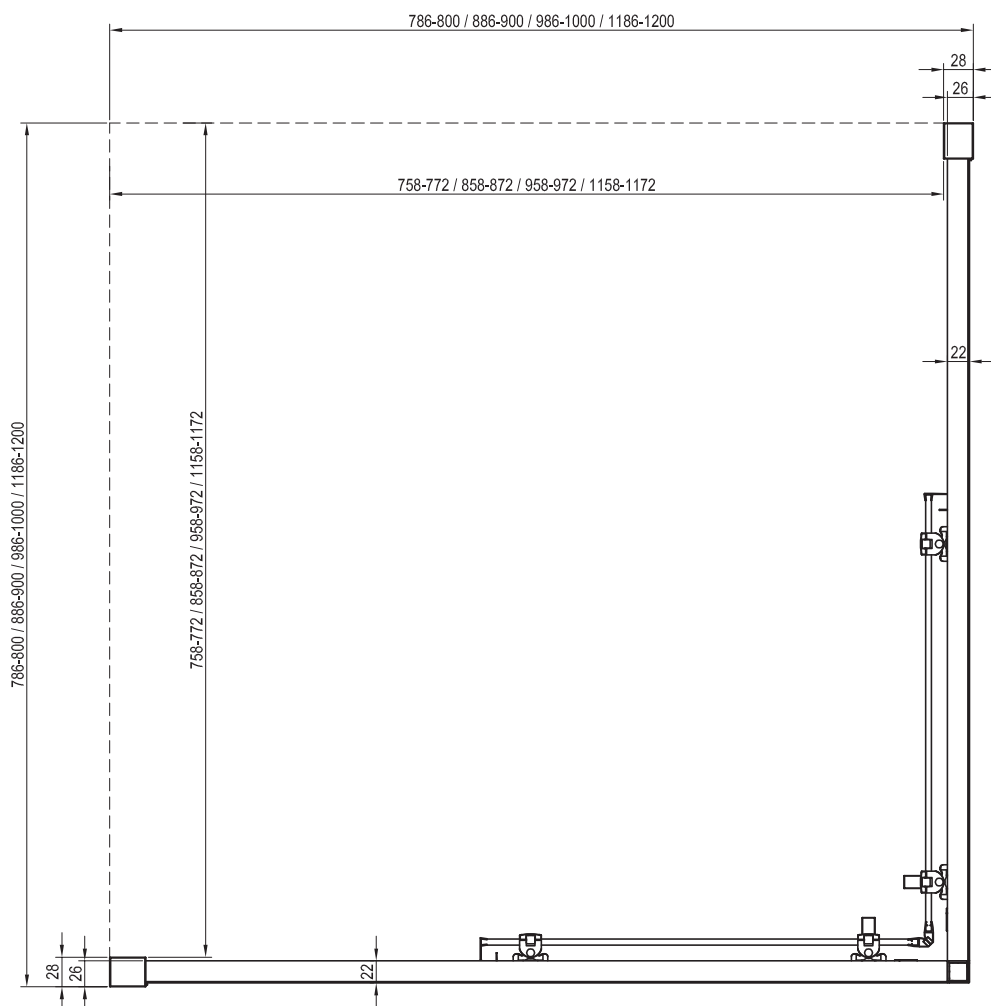

BLSRV2 Structural preparation

Type	Mounting onto a tray * Recommended shower tray size (mm)	Floor mounting ** Recommended size of inclined area (mm)
BLSRV2 - 80	800 x 800	765 x 765
BLSRV2 - 90	900 x 900	865 x 865

* The values listed in the table assume the tray is mounted in accordance with the RAVAK assembly manual

** The values in the table apply to the inside edge of the glass.