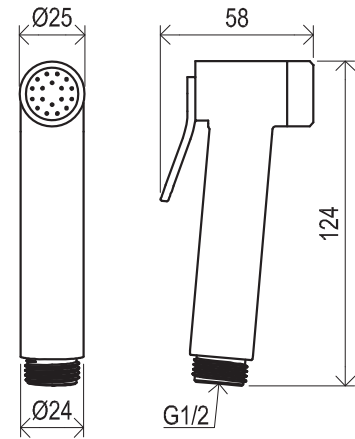

CuZn

METAL DESIGN

Bidet showers

Order No.	Type	Design	Flow rate	Size of packaging (cm)	Gross weight (kg)
X07P641	963.00CR Bidet shower	chrome	5	6,4x6,4x13,1	0.23

Order No.	Type	Design	Flow rate	Size of packaging (cm)	Gross weight (kg)
X070166	BM 040.01CR Wall valve with bidet shower	chrome	5	28x18x7,5	0.86