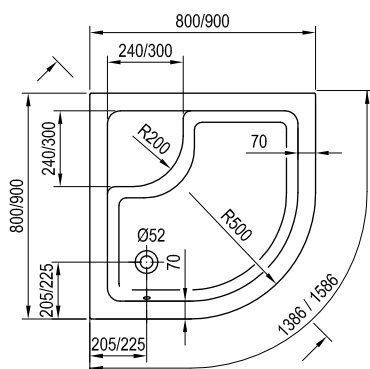

SHOWER TRAY DEPTH

SHOWER TRAY HEIGHT

WASTE TRAP DIAMETER

ANTIBAC®

Sabina

Order No.	Type	Size of packaging (cm)	Gross weight (kg)
A214001020	Shower tray SABINA 80 LA	81x30x81	14.75
A217001020	Shower tray SABINA 90 LA	91x30x91	16.79
B2C0000002	Base SABINA 80	67x11x5	3.4
B2C0000001	Base SABINA 90	77x11x5	3.41
A914001020	Panel SABINA 80	4x21x39	2.47
A917001020	Panel SABINA 90	4x21x39	2.63
B2E000001N	Panelkit SABINA 80	5x11x29	0.84
B2E000000N	Panelkit SABINA 90	5x11x39	0.84
A00000004	Universal mounting kit for shower trays	8x5x125	0.66

Material: Acrylic (PMMA + ABS sandwich), Antibac® finish
Reinforcement: type LA - fibreglass