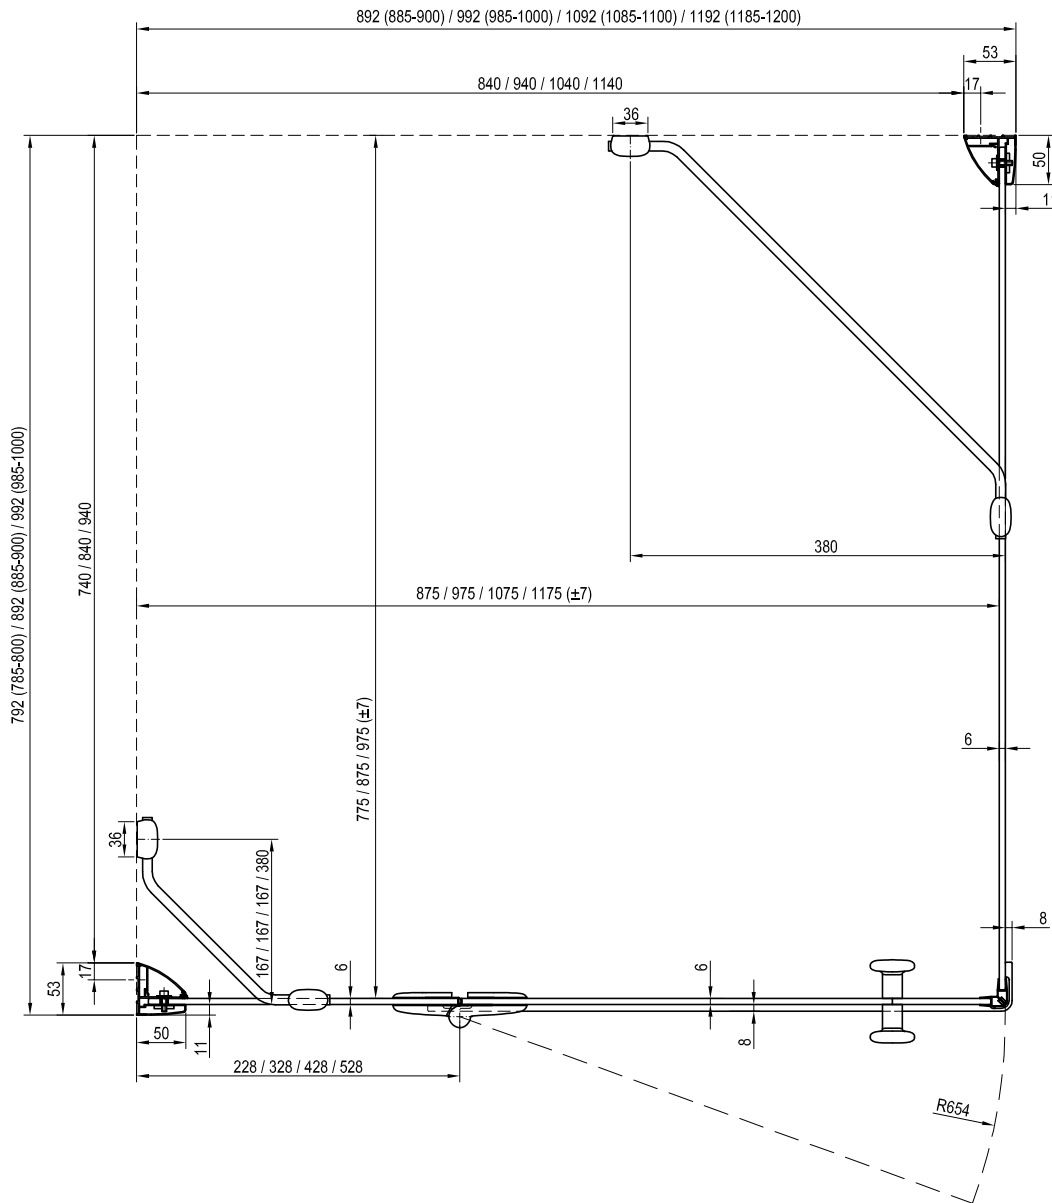

SMSD2 + SMPS Structural preparation

Type	Mounting onto a tray * Recommended shower tray size (mm)	Floor mounting ** Recommended size of inclined area (mm)
SMSD2 - 90 B-L/R + SMPS - 90 L/R	900 x 900	840 x 840
SMSD2 - 100 B-L/R + SMPS - 80 L/R	1000 x 800	940 x 740
SMSD2 - 100 B-L/R + SMPS - 100 L/R	1000 x 1000	940 x 940
SMSD2 - 110 B-L/R + SMPS - 80 L/R	1100 x 800	1040 x 740
SMSD2 - 120 B-L/R + SMPS - 80 L/R	1200 x 800	1140 x 740
SMSD2 - 120 B-L/R + SMPS - 90 L/R	1200 x 900	1140 x 840

* The values listed in the table assume the tray is mounted in accordance with the RAVAK assembly manual

** The values in the table apply to the inside edge of the glass.