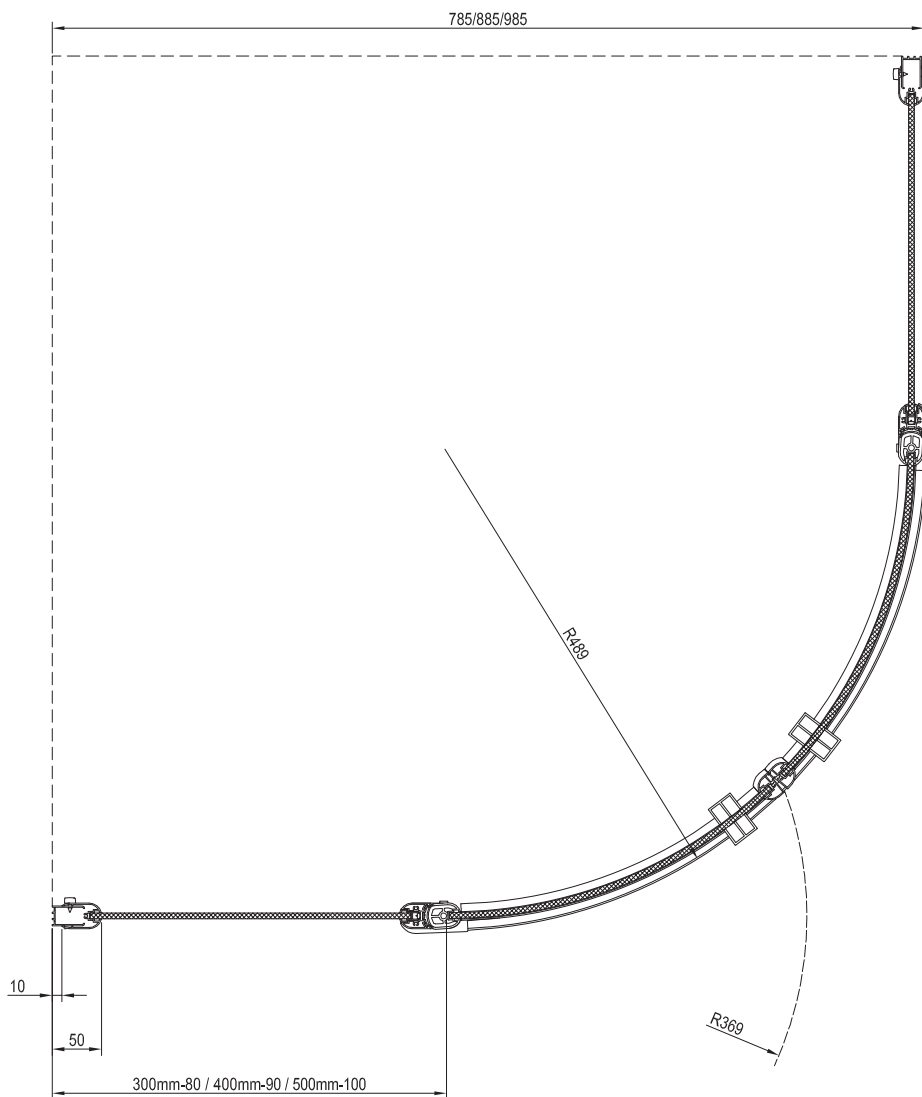

CSKK4 Structural preparation

Type	Mounting onto a tray * Recommended shower tray size (mm)	Floor mounting ** Recommended size of inclined area (mm)
CSKK4 - 80	800 x 800, R 500	In accordance with technical drawings
CSKK4 - 90	900 x 900, R 500	In accordance with technical drawings

* The values listed in the table assume the tray is mounted in accordance with the RAVAK assembly manual

** The values in the table apply to the inside edge of the glass.