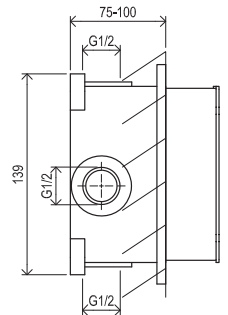

Order No.	Type	Design	Flow rate	Size of packaging (cm)	Gross weight (kg)
X070052	RB 070.50 R-box for 065.00, 066.00	-		16x12x12	1.19
X070136	TD F 065.00CR.O2.RB070 Concealed faucet, automat, 2-way w/o body	chrome	21/21	21,5x18,5x10	1.86
X070158	TD F 065.20BL.O2.RB070 Concealed faucet, automat, 2-way w/o body	black	21/21	21,5x18,5x10	1.86
X070137	TD F 066.00CR.O1.RB070 Concealed faucet, 1-way w/o body	chrome	22	21,5x18,5x10	1.59
X070159	TD F 066.20BL.O1.RB070 Concealed faucet, 1-way w/o body	black	22	21,5x18,5x10	1.59
X070070	TD 065.00CR.O2.RB070 Concealed faucet, automat, 2-way w/o body	chrome	21/21	21,5x18,5x10	1.86
X070071	TD 066.00CR.O1.RB070 Concealed faucet, 1-way w/o body	chrome	22	21,5x18,5x10	1.59
X070056	CR 065.00CR.O2.RB070 Concealed faucet, automat, 2-way w/o body	chrome	21/20	21x15,5x15	1.81
X070057	CR 066.00CR.O1.RB070 Concealed faucet, 1-way w/o body	chrome	21	21x15,5x15	1.51
X070088	CL 065.00CR.O2.RB070 Concealed faucet, automat, 2-way w/o body	chrome	20/20	21,5x18,5x10	1.83
X070089	CL 066.00CR.O1.RB070 Concealed faucet, 1-way w/o body	chrome	20	21,5x18,5x10	1.51