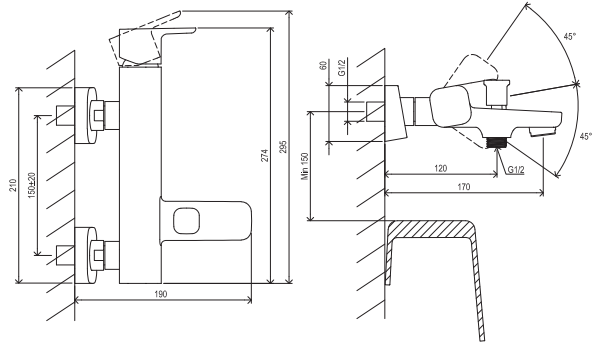

Order No.	Type	Design	Flow rate	Size of packaging (cm)	Gross weight (kg)
X070131	TD F 022.00CR Wall-mounted bathtub faucet, w/o set	chrome	19/21	30,5x19x9,5	2.93
X070152	TD F 022.20BL Wall-mounted bathtub faucet, w/o set	black	19/21	30,5x19x9,5	2.93