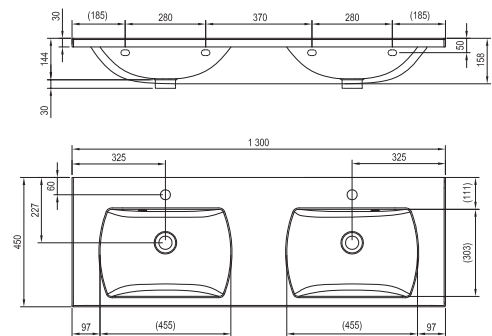

Order No.	Type	Dimensions (mm)	Size of packaging (cm)	Gross weight (kg)
XJX01113000	Double washbasin Classic II 1300 with holes	1300x450x174	134x19x49	36.3
X01437	Washbasin waste plug Click-Clack low, chrome	Ø 62x77-92	7x7x11	0.27
X01373	Washbasin waste plug Click-Clack, chrome	Ø 62x104-119	7,5x7,5x14,5	0.35
X01748	Washbasin waste plug Click-Clack, black	Ø 62x104-119	7,5x7,5x14,5	0.35
X01612	Washbasin waste trap furniture	Ø 70x170-240x210-510	20x9x40	0.29
X01371	Washbasin waste trap, chrome	Ø 50x140-240x360	15x7x36	0.77
X01747	Washbasin waste trap, black	Ø 50x140-240x360	15x7x36	0.88

Products are delivered within 14 days as standard.