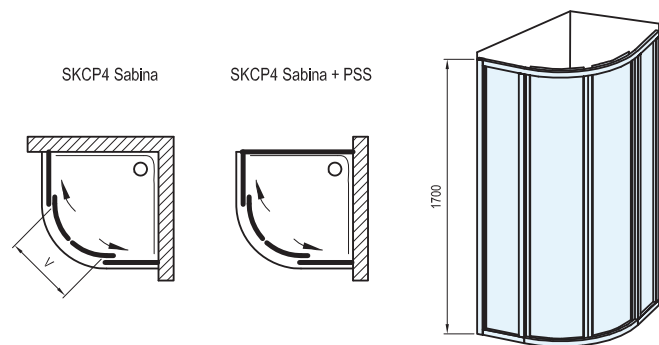

5

5-YEAR WARRANTY

10

10-YEAR WARRANTY ON ANTI-BLOCK

EASY INSTALLATION

Supernova SKCP4 Sabina

Design

SATIN

WHITE

Standard panelling

PEARL

Height
1700 mm

Order No.	Type	Frame	Panelling	Product dimensions (mm)	„V“ entrance (mm)	Size of packaging (cm)	Gross weight (kg)
31144V10011	SKCP4 - 80 Sabina	white	pearl	775-795x775-795	500	8x42x171	14.73
31144VU0011	SKCP4 - 80 Sabina	satın	pearl	775-795x775-795	500	8x42x171	14.73
31177V10011	SKCP4 - 90 Sabina	white	pearl	875-895x875-895	550	8x46x171	15.65
31177VU0011	SKCP4 - 90 Sabina	satın	pearl	875-895x875-895	550	8x46x171	15.65

Products are delivered within 14 days as standard.