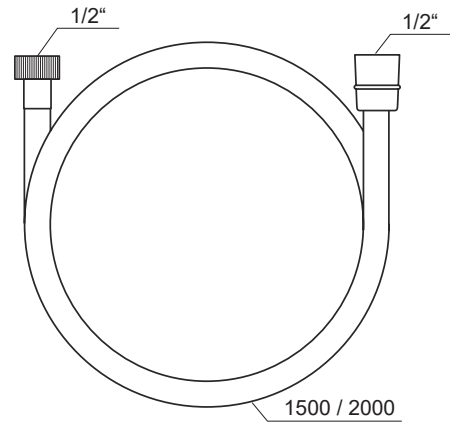

EASYTWIST

Order No.	Type	Design	Size of packaging (cm)	Gross weight (kg)
X07P176	913.00CR Shower hose 150 cm, SatinFlex	chrome	19x5,5x19	0.36
X07P337	913.02CR Shower hose 200 cm, SatinFlex	chrome	19x5,5x19	0.43
X07P683	913.12WV Shower hose 150 cm, SatinFlex	White Velvet	27x24,4x3,5	0.37
X07P568	913.23BL Shower hose 150 cm, SatinFlex	black	18x4x23	0.37
X07P671	913.22BLM Shower hose 150 cm, SatinFlex	Black Matt	27x24,4x3,5	0.37
X07P695	913.22GB Shower hose 150 cm SatinFlex	Graphite Brushed	27x24,4x3,5	0.37
X07P707	913.62RGB Shower hose 150 cm, SatinFlex	Rose Gold Brushed	27x24,4x3,5	0.37