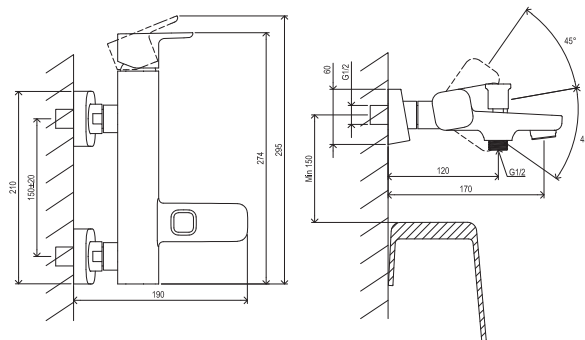

Order No.	Type	Design	Flow rate	Size of packaging (cm)	Gross weight (kg)
X070065	TD 022.00CR Wall-mounted bathtub faucet, w/o set	chrome	19/21	30,5x19x9,5	2.93