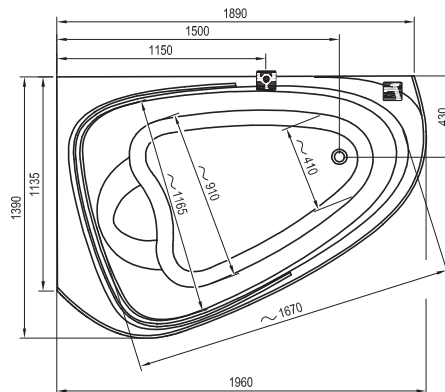

360l	38 kg	L/R	10
VOLUME	WEIGHT	L/R OPTION	10-YEAR WARRANTY

LoveStory II

Bathtub colour

Panel colour

Order No.	BATHTUB	Dimensions (mm)	Size of packaging (cm)	Gross weight (kg)
C75100000	Bathtub LOVE STORY II L	1890x1390x455	50x140x185	37.4
C76100000	Bathtub LOVE STORY II R	1890x1390x455	50x140x185	37.4

Order No.	PANELS AND SUPPORTS	Dimensions (mm)	Size of packaging (cm)	Gross weight (kg)
CY7500000	Support for bathtub LOVE STORY II	110x10x7	110x10x7	4.7
CZ75100A00	Panel LOVE STORY II L	3x57x60	3x57x60	8.05
CZ76100A00	Panel LOVE STORY II R	3x57x60	3x57x60	8.05
B27500000N	Panelkit LOVE STORY II	86x11x7	86x11x7	4.54

Order No.	RECOMMENDED PRODUCTS	Dimensions (mm)	Size of packaging (cm)	Gross weight (kg)
X01440	Bathtub overflow filler 570 C-C S/R, chrome	---	15x11x39	0.83
X01438	Bathtub overflow filler 570 B S/R, chrome	---	15x11x39	0.93

196 cm
139 cm

Warranty: 10 years – The warranty is contingent on the buyer using original RAVAK supports (legs) intended for the given type of bathtub in accordance with the assembly manual! Products are delivered within 14 days as standard.