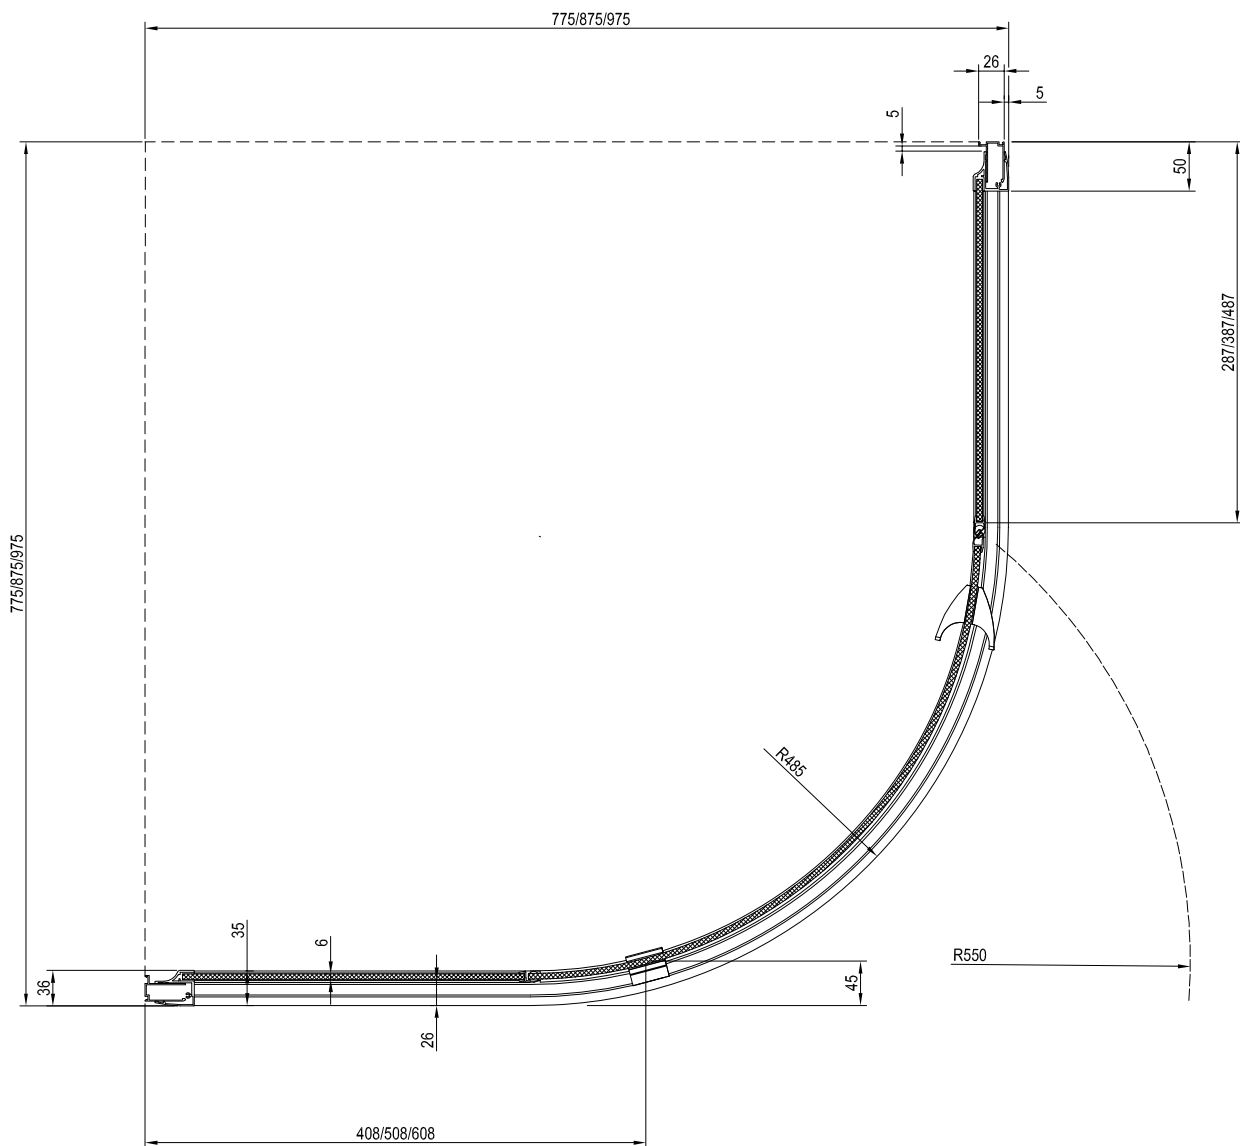

PSKK3 Structural preparation

Type	Mounting onto a tray * Recommended shower tray size (mm)	Floor mounting ** Recommended size of inclined area (mm)
PSKK3 - 80	800 x 800, R 500	In accordance with technical drawings
PSKK3 - 90	900 x 900, R 500	In accordance with technical drawings
PSKK3 - 100	1000 x 1000, R 500	In accordance with technical drawings

* The values listed in the table assume the tray is mounted in accordance with the RAVAK assembly manual

** The values in the table apply to the inside edge of the glass.