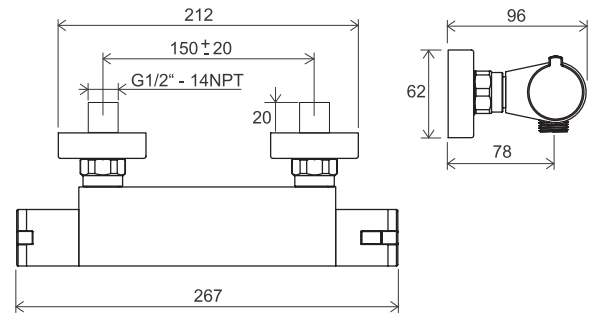

Order No.	Type	Design	Flow rate	Size of packaging (cm)	Gross weight (kg)
X070051	TE 072.00CR Thermostatic shower faucet, w/o set	chrome	23	28x18x7,5	1.83