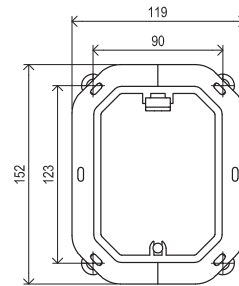

Order No.	Type	Design	Flow rate	Size of packaging (cm)	Gross weight (kg)
X070052	RB 070.50 R-box for 065.00, 066.00	-		16x12x12	1.19
X070136	TD F 065.00CR.O2.RB070 Concealed faucet, automat, 2-way w/o body	chrome	21/21	21,5x18,5x10	1.86
X070158	TD F 065.20BL.O2.RB070 Concealed faucet, automat, 2-way w/o body	black	21/21	21,5x18,5x10	1.86
X070137	TD F 066.00CR.O1.RB070 Concealed faucet, 1-way w/o body	chrome	22	21,5x18,5x10	1.59
X070159	TD F 066.20BL.O1.RB070 Concealed faucet, 1-way w/o body	black	22	21,5x18,5x10	1.59
X070070	TD 065.00CR.O2.RB070 Concealed faucet, automat, 2-way w/o body	chrome	21/21	21,5x18,5x10	1.86
X070071	TD 066.00CR.O1.RB070 Concealed faucet, 1-way w/o body	chrome	22	21,5x18,5x10	1.59
X070056	CR 065.00CR.O2.RB070 Concealed faucet, automat, 2-way w/o body	chrome	21/20	21x15,5x15	1.81
X070057	CR 066.00CR.O1.RB070 Concealed faucet, 1-way w/o body	chrome	21	21x15,5x15	1.51
X070088	CL 065.00CR.O2.RB070 Concealed faucet, automat, 2-way w/o body	chrome	20/20	21,5x18,5x10	1.83
X070089	CL 066.00CR.O1.RB070 Concealed faucet, 1-way w/o body	chrome	20	21,5x18,5x10	1.51