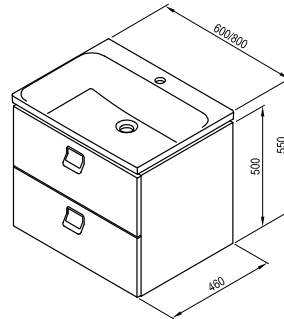

5

5-YEAR
WARRANTY

ANTI-
MOISTURE
FINISH

Design

White gloss

Comfort

Order No.	Type	Dimensions (mm)	Size of packaging (cm)	Gross weight (kg)
X000001377	SD Comfort 600, white/white	600x460x500	64,1x56,1x50,5	27
X000001378	SD Comfort 800, white/white	800x460x500	84,1x56,1x50,5	31
X000001385	Handle Comfort, chrome	82x30x69	10x2,5x9	0.19
XJX01260001	Washbasin Comfort 600 ceramic, white	600x460x160	64x50x16	14.68
XJX01280001	Washbasin Comfort 800 ceramic, white	800x460x160	84x50x16	16.7
X01723	Washbasin waste trap with fixed waste	Ø 70x155-243x245	25,2x18x10	0.56