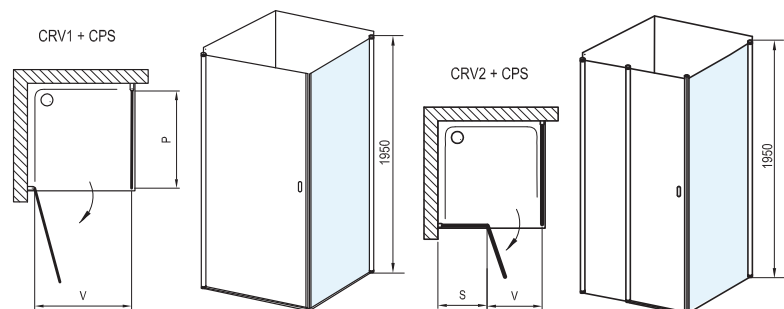

Assemble a product exactly as you need – online, with a visual preview in a bathroom at <https://atypical.ravak.com>
Delivery time of atypical products is 6-8 weeks.