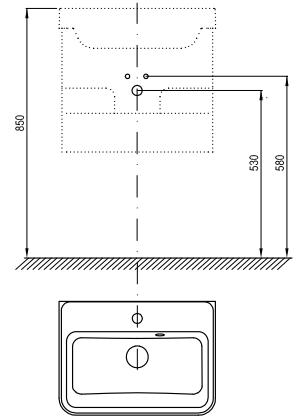

Design

White gloss

BeHappy II

Order No.	Type	Dimensions (mm)	Size of packaging (cm)	Gross weight (kg)
X000001099	Mirror BeHappy II 530, white	530x110x740	58x80x6	12

Order No.	Type	Dimensions (mm)	Size of packaging (cm)	Gross weight (kg)
X000001097	SD BeHappy II 530, white	530x370x435	60x50x44	15.5
XJA01155000	Washbasin BeHappy II 550 with holes	550x400x166	42x15x57	15.6