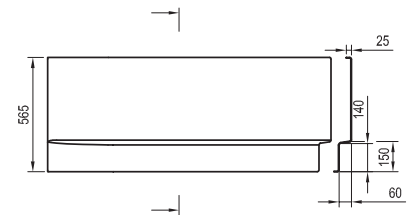

240l
300l

VOLUME

31 kg
36 kg

WEIGHT

10

10-YEAR
WARRANTY

Gentiana

Bathtub colour

WHITE

Panel colour

WHITE

Order No.	BATHTUB	Dimensions (mm)	Size of packaging (cm)	Gross weight (kg)
CF01000000	Bathtub GENTIANA 140x140	1400x1400x460	141x141x50	31
CG01000000	Bathtub GENTIANA 150x150	1500x1500x460	151x151x50	35.5

Order No.	PANELS AND SUPPORTS	Dimensions (mm)	Size of packaging (cm)	Gross weight (kg)
CY65000000	Support for bathtub NEW DAY, GENTIANA	88x11x5	88x11x5	6.37
CZF1000A0	Panel NEW DAY, GENTIANA 140	5x55x58	5x55x58	6.98
CZG1000A0	Panel NEW DAY, GENTIANA 150	5x59x58	5x59x58	7.06
B26500000N	Panelkit NEW DAY, GENTIANA	55x11x5	55x11x5	1.68

Order No.	RECOMMENDED PRODUCTS	Dimensions (mm)	Size of packaging (cm)	Gross weight (kg)
X01440	Bathtub overflow filler 570 C-C S/R, chrome	---	15x11x39	0.83
X01507	Bathtub waste set 570 B S/R, chrome	---	38x8,5x14,5	0.75
X01377	Bathtub waste set 570 C-C R/R, chrome	---	14x8x38	0.72
X01305	Bathtub waste set 570 B R/R, chrome	---	14x8x38	0.83

140 / 150 cm
140 / 150 cm

Warranty: 10 years – The warranty is contingent on the buyer using original RAVAK supports (legs) intended for the given type of bathtub in accordance with the assembly manual! Products are delivered within 14 days as standard.