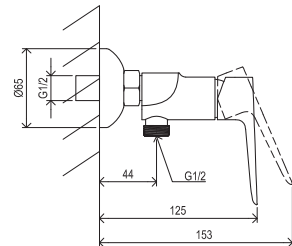

Order No.	Type	Design	Flow rate	Size of packaging (cm)	Gross weight (kg)
X070084	CL 032.00CR Wall-mounted shower faucet, w/o set	chrome	17	22,5x16,5x16	1.38

Flow rate values: CL 022 bathtub/hand shower
Flow rate is given in l/min at a pressure of 0.3 MPa. Products are delivered within 14 days as standard.