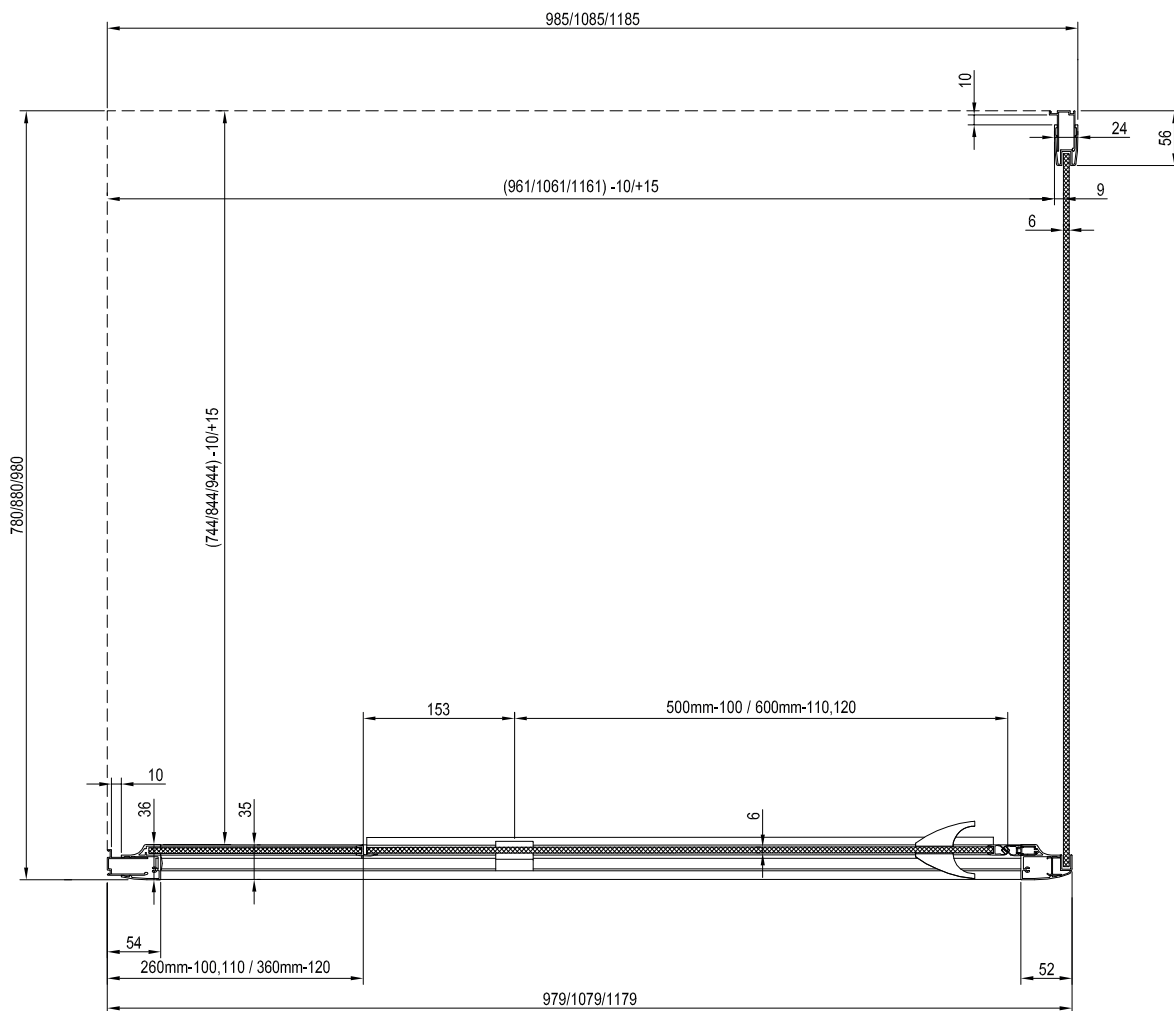

PDOP2 + PPS Structural preparation

Type	Mounting onto a tray* Recommended shower tray size (mm)	Floor mounting** Recommended size of inclined area (mm)
PDOP2 - 100 + PPS - 80	1000 x 800	961 x 744
PDOP2 - 100 + PPS - 100	1000 x 1000	961 x 944
PDOP2 - 110 + PPS - 80	1100 x 800	1061 x 744
PDOP2 - 120 + PPS - 80	1200 x 800	1161 x 744
PDOP2 - 120 + PPS - 90	1200 x 900	1161 x 844

* The values listed in the table assume the tray is mounted in accordance with the RAVAK assembly manual

** The values in the table apply to the inside edge of the glass.