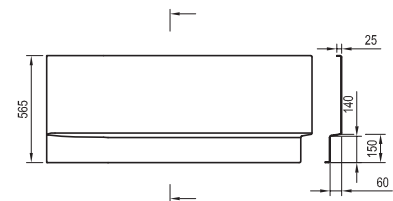

2351
2951
VOLUME

29 kg
34 kg
WEIGHT

10
10-YEAR
WARRANTY

Bathtub colour

WHITE

Panel colour

WHITE

Order No.	BATHTUB	Dimensions (mm)	Size of packaging (cm)	Gross weight (kg)
C651000000	Bathtub NEW DAY 140x140	1400x1400x475	141x141x50	28.95
C661000000	Bathtub NEW DAY 150x150	1500x1500x475	151x151x50	33.5

Order No.	PANELS AND SUPPORTS	Dimensions (mm)	Size of packaging (cm)	Gross weight (kg)
CY65000000	Support for bathtub NEW DAY, GENTIANA	88x11x5	88x11x5	6.37
CZF1000ANO	Panel NEW DAY, GENTIANA 140	5x55x58	5x55x58	6.98
CZG1000ANO	Panel NEW DAY, GENTIANA 150	5x59x58	5x59x58	7.06
B26500000N	Panelkit NEW DAY, GENTIANA	55x11x5	55x11x5	1.68

Order No.	RECOMMENDED PRODUCTS	Dimensions (mm)	Size of packaging (cm)	Gross weight (kg)
X01440	Bathtub overflow filler 570 C-C S/R, chrome	---	15x11x39	0.83
X01507	Bathtub waste set 570 B S/R, chrome	---	38x8,5x14,5	0.75
X01377	Bathtub waste set 570 C-C R/R, chrome	---	14x8x38	0.72
X01305	Bathtub waste set 570 B R/R, chrome	---	14x8x38	0.83

140 / 150 cm
140 / 150 cm

Warranty: 10 years – The warranty is contingent on the buyer using original RAVAK supports (legs) intended for the given type of bathtub in accordance with the assembly manual! Products are delivered within 14 days as standard.