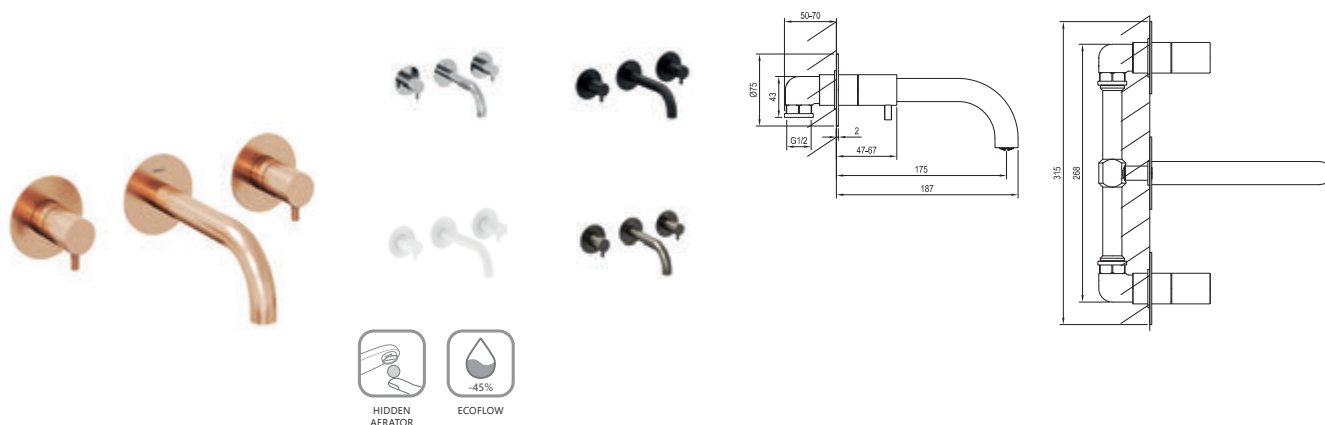

Order No.	Type	Design	Flow rate	Size of packaging (cm)	Gross weight (kg)
X070196	ES 019.00CR.O1 Washbasin concealed faucet, with body	Chrome	5	41,3x23x7,4	2.05
X070239	ES 019.10WV.O1 Washbasin concealed faucet, with body	White Velvet	5	41,3x23x7,4	2.05
X070276	ES 019.20BLM.O1 Washbasin concealed faucet, with body	Black Matt	5	41,3x23x7,4	2.05
X070313	ES 019.20GB.O1 Washbasin concealed faucet, with body	Graphite Brushed	5	41,3x23x7,4	2.05
X070350	ES 019.60RGB.O1 Washbasin concealed faucet, with body	Rose Gold Brushed	5	41,3x23x7,4	2.05