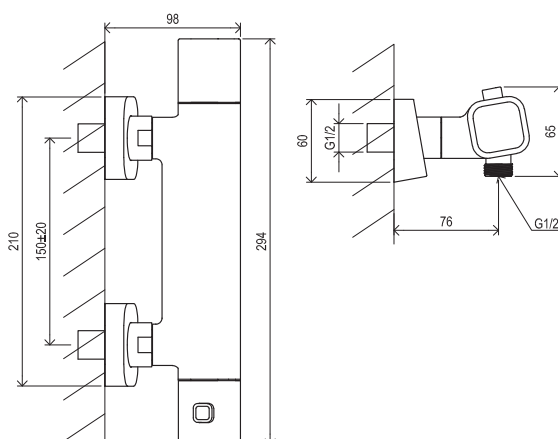

Order No.	Type	Design	Flow rate	Size of packaging (cm)	Gross weight (kg)
X070102	TD 033.00CR Thermostatic shower faucet, w/o set	chrome	22	34x18x6,5	2.71

Flow rate values: TD 022 bathtub/hand shower
Flow rate is given in l/min at a pressure of 0.3 MPa. Products are delivered within 14 days as standard.