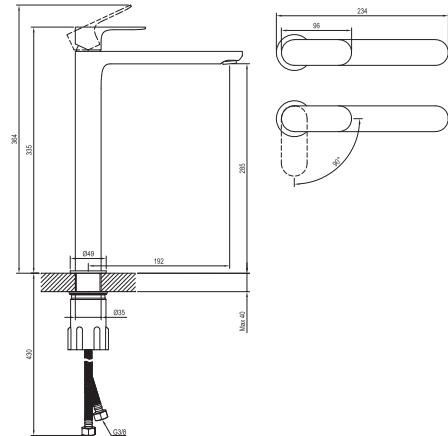

5

5-YEAR WARRANTY ON FAUCETS

SOFT MOVE

Eleganta

Order No.	Type	Design	Flow rate	Size of packaging (cm)	Gross weight (kg)
X070211	EL 015.00CR Washbasin faucet 335 mm, w/o pop-up waste	Chrome	5	41,3x23x7,4	2.17
X070254	EL 015.10WV Washbasin faucet 335 mm, w/o pop-up waste	White Velvet	5	41,3x23x7,4	2.17
X070291	EL 015.20BLM Washbasin faucet 335 mm, w/o pop-up waste	Black Matt	5	41,3x23x7,4	2.17
X070328	EL 015.20GB Washbasin faucet 335 mm, w/o pop-up waste	Graphite Brushed	5	41,3x23x7,4	2.17
X070365	EL 015.60RGB Washbasin faucet 335 mm, w/o pop-up waste	Rose Gold Brushed	5	41,3x23x7,4	2.17