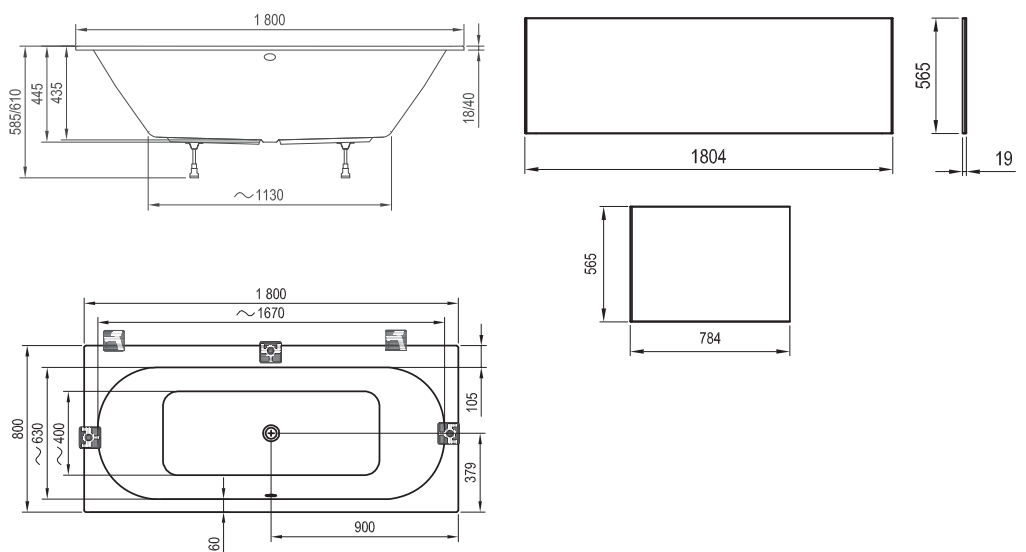

Bathtub colour

WHITE

Panel colour

WALNUT SATIN WOOD OAK WHITE

Order No.	BATHTUB	Dimensions (mm)	Size of packaging (cm)	Gross weight (kg)
C920000000	Bathtub CITY 180x80	1800x800x445	185x82x50	27.07
C921300000	Bathtub CITY Slim 180x80	1800x800x445	185x82x50	25.45
Order No.	PANELS AND SUPPORTS	Dimensions (mm)	Size of packaging (cm)	Gross weight (kg)
CY00040000	Support for bathtub 80 U	---	71x11x5	3.37
X000001059	Frontal panel 180, white	1804x19x565	186x63x5	17
X000001060	Frontal panel 180, oak	1804x19x565	186x63x5	17
X000001061	Frontal panel 180, walnut	1804x19x565	186x63x5	17
X000001107	Frontal panel 180, satin wood	1804x19x565	186x63x5	21
X000001062	Side panel 80 L, white	784x19x565	86x63x5	8
X000001065	Side panel 80 R, white	784x19x565	86x63x5	8
X000001063	Side panel 80 L, oak	784x19x565	86x63x5	8
X000001066	Side panel 80 R, oak	784x19x565	86x63x5	8
X000001064	Side panel 80 L, walnut	784x19x565	86x63x5	8
X000001067	Side panel 80 R, walnut	784x19x565	86x63x5	8
X000001108	Side panel 80 L, satin wood	784x19x565	86x63x5	9
X000001109	Side panel 80 R, satin wood	784x19x565	86x63x5	9
Order No.	RECOMMENDED PRODUCTS	Dimensions (mm)	Size of packaging (cm)	Gross weight (kg)
X01505	Bathtub overflow filler 800 C-C S/R, chrome	---	38x9,5x21	0.86
X01472	Bathtub waste set 800 C-C R/R, chrome	---	33x12x22	0.8
7U840A00Z1	BVS1	800	69x4x152	26.09
D01000A070	B SET	---	9x12x28	1.55

75 / 80 cm
170 / 180 cm

Warranty: 10 years – The warranty is contingent on the buyer using original RAVAK supports (legs) intended for the given type of bathtub in accordance with the assembly manual! Products are delivered within 14 days as standard.