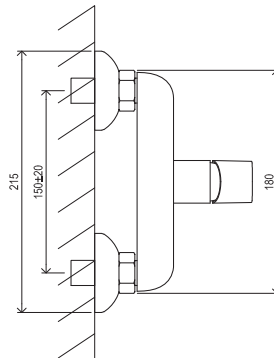

Order No.	Type	Design	Flow rate	Size of packaging (cm)	Gross weight (kg)
X070084	CL 032.00CR Wall-mounted shower faucet, w/o set	chrome	17	22,5x16,5x16	1.38

Flow rate values: CL 022 bathtub/hand shower
Flow rate is given in l/min at a pressure of 0.3 MPa. Products are delivered within 14 days as standard.