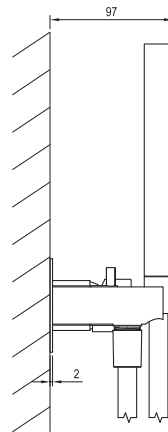

5

5-YEAR
WARRANTY
ON FAUCETS

SOFT MOVE

Eleganta

Order No.	Type	Design	Flow rate	Size of packaging (cm)	Gross weight (kg)
X070220	EL 065.00CR.O2.RB07D.+S Concealed faucet, 2-way w/o body, with set	Chrome	10/18	32x22,5x8	1.74
X070263	EL 065.10WV.O2.RB07D.+S Concealed faucet, 2-way w/o body, with set	White Velvet	10/18	32x22,5x8	1.74
X070300	EL 065.20BLM.O2.RB07D.+S Concealed faucet, 2-way w/o body, with set	Black Matt	10/18	32x22,5x8	1.74
X070337	EL 065.20GB.O2.RB07D.+S Concealed faucet, 2-way w/o body, with set	Graphite Brushed	10/18	32x22,5x8	1.74
X070374	EL 065.60RGB.O2.RB07D.+S Concealed faucet, 2-way w/o body, with set	Rose Gold Brushed	10/18	32x22,5x8	1.74
X070233	RB 07D.50 Basic body for concealed faucets, R-box Horizontal	-		25,7x11x11,5	1.85