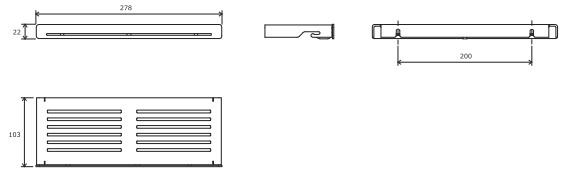

5

5-YEAR WARRANTY

RAVAK CLEANER CHROME

Slim shelves