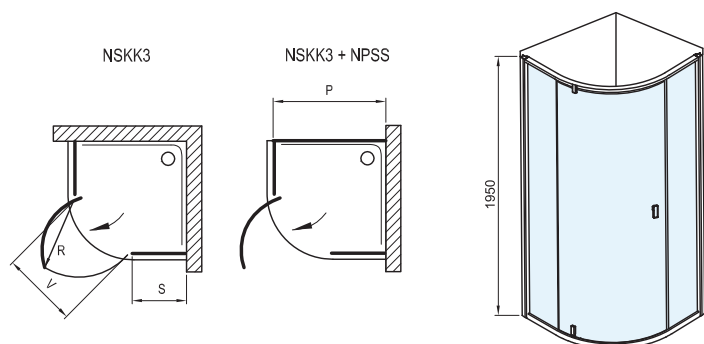

Extension profiles

Order No.	Type	Frame	Product dimensions (mm)	Size of packaging (cm)	Gross weight (kg)
E778802119500	NNPS	white	23x26x1950	2x3x196	0.6
E778802319500	NNPS	black	23x26x1950	2x3x196	0.6
E778802C19500	NNPS	bright alu	23x26x1950	2x3x196	0.6
E778802U19500	NNPS	satin	23x26x1950	2x3x196	0.6