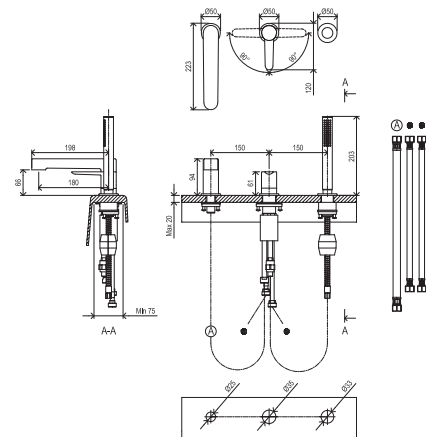

Order No.	Type	Design	Flow rate	Size of packaging (cm)	Gross weight (kg)
X070142	PU 026.00CR Bathtub edge faucet 3-hole, with set	chrome	21/9	48,5x31x7,5	4
X070186	PU 026.20BL Bathtub edge faucet 3-hole, with set	black	21/9	48,5x31x7,5	2.19