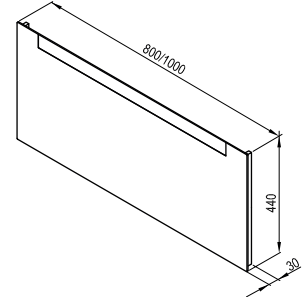

5

5-YEAR
WARRANTY

ANTI-
MOISTURE
FINISH

Body design

White gloss

Door design

White gloss

Clear

Order No.	Type	Dimensions (mm)	Size of packaging (cm)	Gross weight (kg)
X00000765	Mirror Clear 800	800x30x440	84x7x48	6
X00000766	Mirror Clear 1000	1000x30x440	104x7x48	7