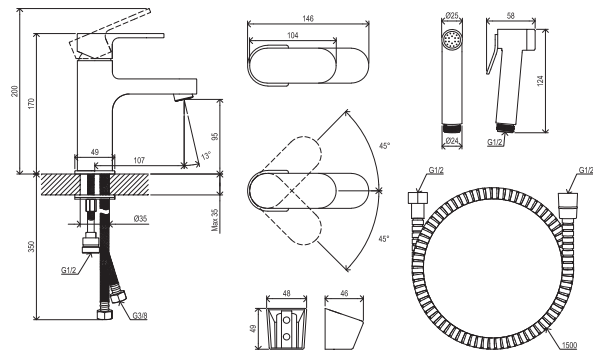

Order No.	Type	Design	Flow rate	Size of packaging (cm)	Gross weight (kg)
X070167	CR 112.01CR Washbasin faucet 170 mm, with bidet shower	chrome	7/6	32x20x10	2.48

Flow rate values: washbasin/hand shower
Flow rate is given in l/min at a pressure of 0.3 MPa. Products are delivered within 14 days as standard.