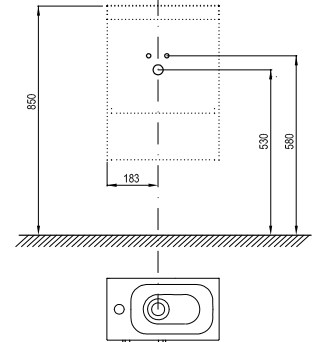

ANTI-MOISTURE FINISH

CONCEPTS

Body design

White gloss

Door design

White gloss

Chrome

Order No.	Type	Dimensions (mm)	Size of packaging (cm)	Gross weight (kg)
X00000538	SD Chrome body of vanity unit 400, white	400x204x470	54x42x127	6
X00000540	SD Chrome door 400 L, white	400x16x470	54x39x3,5	3
X00000541	SD Chrome door 400 R, white	400x16x470	54x39x3,5	3