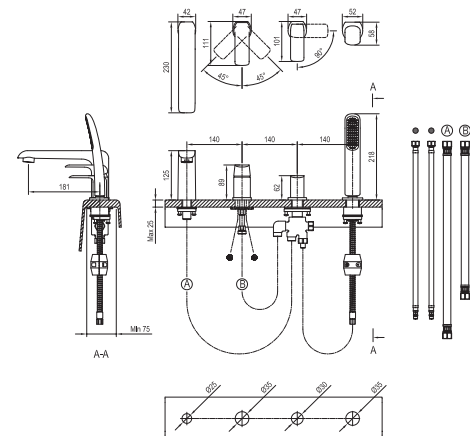

Order No.	Type	Design	Flow rate	Size of packaging (cm)	Gross weight (kg)
X070120	FL 026.00CR Bathtub edge faucet 4-hole, with set	chrome	18/11	48,5x31x7,5	4.77
X070176	FL 026.20BL Bathtub edge faucet 4-hole, with set	black	18/11	48,5x31x7,5	4.77

Flow rate values: bathtub/hand shower
Flow rate is given in l/min at a pressure of 0.3 MPa. Products are delivered within 14 days as standard.