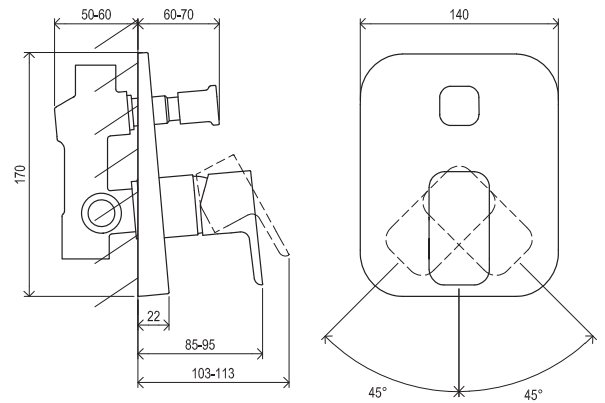

Order No.	Type	Design	Flow rate	Size of packaging (cm)	Gross weight (kg)
X070134	TD F 061.00CR.O2 Concealed faucet, automat, 2-way with body	chrome	22/21	21,5x18,5x10	1.73
X070156	TD F 061.20BL.O2 Concealed faucet, automat, 2-way with body	black	22/21	21,5x18,5x10	1.73