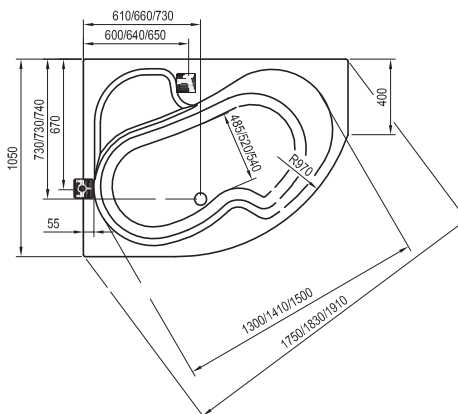

210l

VOLUME

23 kg

WEIGHT

CONCEPTS

L/R

L/R OPTION

10

10-YEAR WARRANTY

Rosa I

Bathtub colour

WHITE

Panel colour

WHITE

Order No.	BATHTUB	Dimensions (mm)	Size of packaging (cm)	Gross weight (kg)
CI01000000	Bathtub ROSA 140x105 L	1400x1050x470	143x107x50	23
CV01000000	Bathtub ROSA 140x105 R	1400x1050x470	143x107x50	23

Order No.	PANELS AND SUPPORTS	Dimensions (mm)	Size of packaging (cm)	Gross weight (kg)
CY55000000	Support for bathtub ROSA universal	---	88x11x5	4.42
CZH1000A00	Panel ROSA 140	1400x1050x565	3x49x59	6.23
B23000100N	Panelkit ROSA universal	---	72x11x5	3.25

Order No.	RECOMMENDED PRODUCTS	Dimensions (mm)	Size of packaging (cm)	Gross weight (kg)
X01377	Bathtub waste set 570 C-C R/R, chrome	---	14x8x38	0.72
X01440	Bathtub overflow filler 570 C-C S/R, chrome	---	15x11x39	0.83
7QLM0U00Y1	CVSK1 ROSA 140/150 L	---	84x5x156	25.68
76P70100Z1	VSK2 ROSA 140 R	---	46x8x153	13.23

140 cm
105 cm

Warranty: 10 years – The warranty is contingent on the buyer using original RAVAK supports (legs) intended for the given type of bathtub in accordance with the assembly manual! Products are delivered within 14 days as standard.