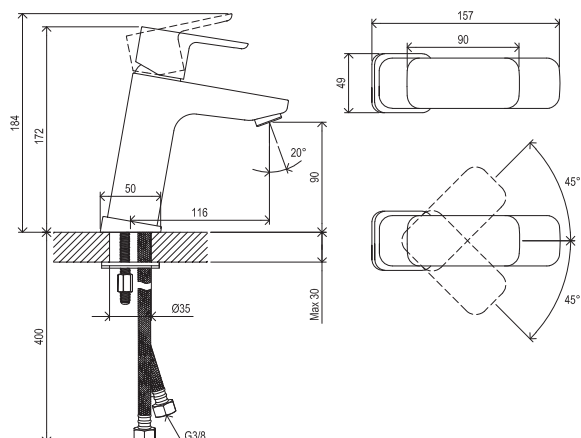

Order No.	Type	Design	Flow rate	Size of packaging (cm)	Gross weight (kg)
X070129	TD F 014.00CR Washbasin faucet 172 mm, w/o pop-up waste	chrome	5	28x18x7,5	1.69
X070150	TD F 014.20BL Washbasin faucet 172 mm, w/o pop-up waste	black	5	28x18x7,5	1.69