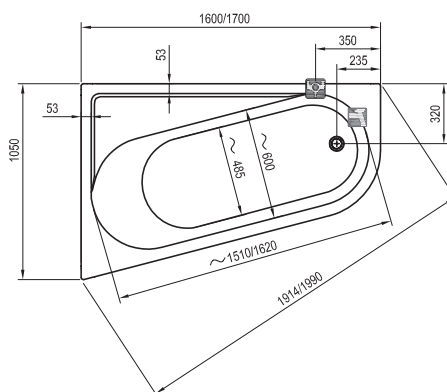

1951
2251

VOLUME

25 kg
27 kg

WEIGHT

CONCEPTS

L/R

L/R OPTION

10

10-YEAR
WARRANTY

Chrome

Bathtub colour

WHITE

Panel colour

WHITE

Order No.	BATHTUB	Dimensions (mm)	Size of packaging (cm)	Gross weight (kg)
CA5100000	Bathtub CHROME 160x105 L	1600x1050x440	165x107x48	22.6
CA6100000	Bathtub CHROME 160x105 R	1600x1050x440	165x107x48	22.6
CA3100000	Bathtub CHROME 170x105 L	1700x1050x440	175x107x48	27
CA4100000	Bathtub CHROME 170x105 R	1700x1050x440	175x107x48	27

Order No.	PANELS AND SUPPORTS	Dimensions (mm)	Size of packaging (cm)	Gross weight (kg)
CY8100000	Support for bathtub 10°, Chrome 160/170x105	---	88x11x5	4.22
CZA5100A00	Panel CHROME 160x105 L	162x107x55	162x107x55	6.16
CZA6100A00	Panel CHROME 160x105 R	162x107x55	162x107x55	6.16
CZA3100A00	Panel CHROME 170x105 L	172x107x55	172x107x55	6.53
CZA4100A00	Panel CHROME 170x105 R	172x107x55	172x107x55	6.38
B28100000N	Panelkit 10°, BeHappy II, Chrome 160/170x105	---	72x11x5	1.45

Order No.	RECOMMENDED PRODUCTS	Dimensions (mm)	Size of packaging (cm)	Gross weight (kg)
X01377	Bathtub waste set 570 C-C R/R, chrome	---	14x8x38	0.72
X01305	Bathtub waste set 570 B R/R, chrome	---	14x8x38	0.83
7QLA0C03Z1	10CVS2 - 100 L	1000	98x6x153	26.9
7QRA0C03Z1	10CVS2 - 100 R	1000	98x6x153	26.9

160 / 170 cm
105 cm

Warranty: 10 years – The warranty is contingent on the buyer using original RAVAK supports (legs) intended for the given type of bathtub in accordance with the assembly manual! Products are delivered within 14 days as standard.