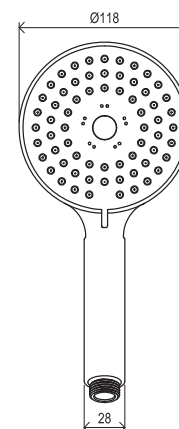

Order No.	Type	Design	Flow rate	Size of packaging (cm)	Gross weight (kg)
X07S006	903.00CR Bathtub set - hand shower, hose, holder small	chrome	13/14/14	29x19x11,5	0.88