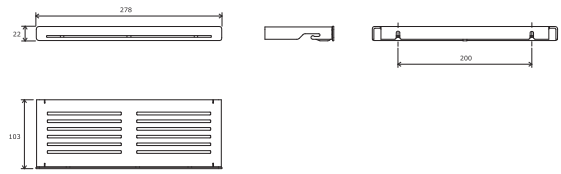

Faucets → 518

Washbasins → 376

Furniture → 426

Shower enclosures → 76

Bathtubs → 294

55-YEAR
WARRANTYRAVAK
CLEANER
CHROME

Slim shelves

Order No.	Type	Design	Size of packaging (cm)	Gross weight (kg)
X07P575	Shelf Slim S	black/chrome	29x11x4	0.39
X07P577	Shelf Slim S	satin/chrome	29x11x4	0.39