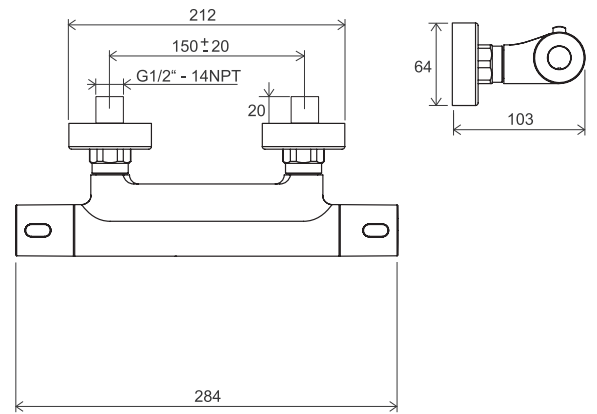

Order No.	Type	Design	Flow rate	Size of packaging (cm)	Gross weight (kg)
X070096	TE 033.00CR Thermostatic shower faucet, w/o set	chrome	24	34x18x6,5	2.04