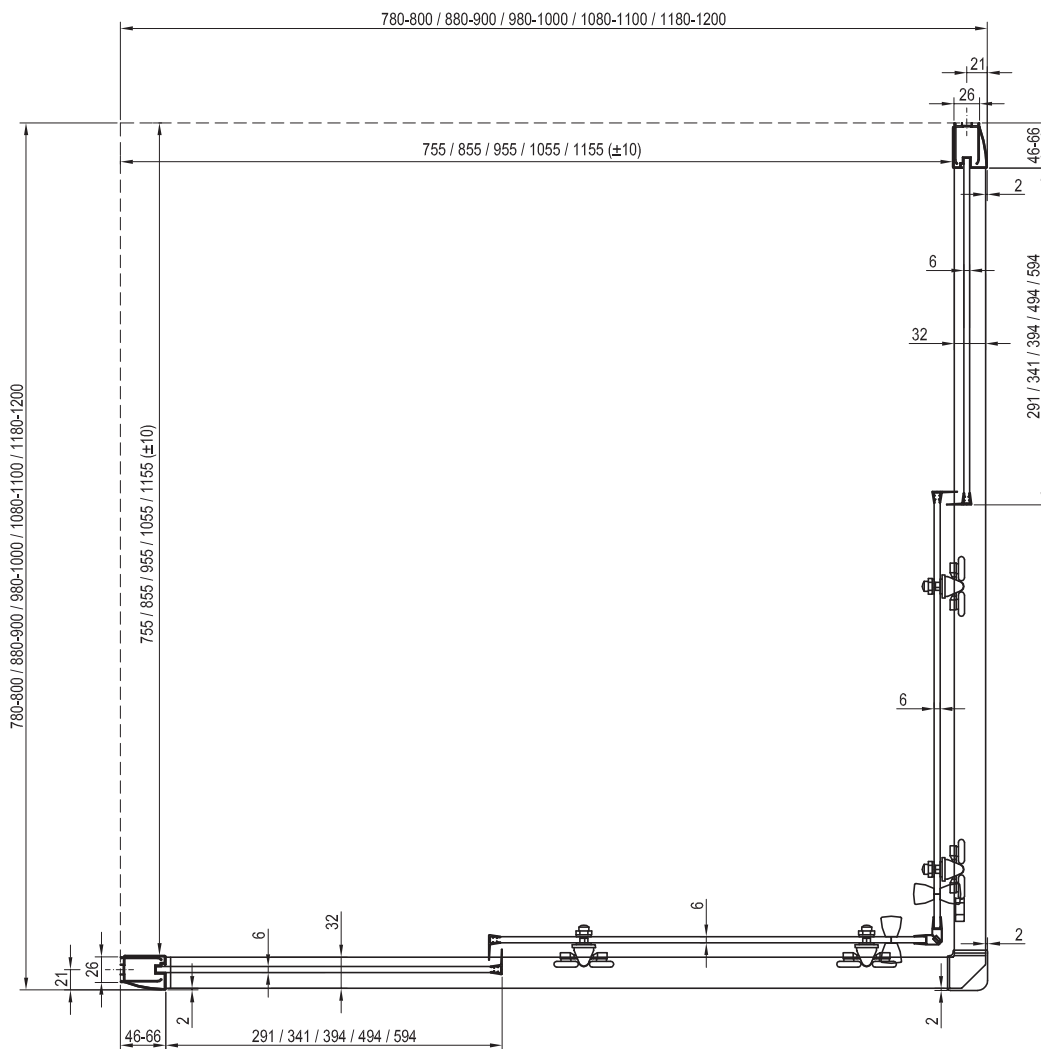

BLRV2 Structural preparation

Type	Mounting onto a tray * Recommended shower tray size (mm)	Floor mounting ** Recommended size of inclined area (mm)
BLRV2 - 80	800 x 800	755 x 755
BLRV2 - 90	900 x 900	855 x 855

* The values listed in the table assume the tray is mounted in accordance with the RAVAK assembly manual

** The values in the table apply to the inside edge of the glass.