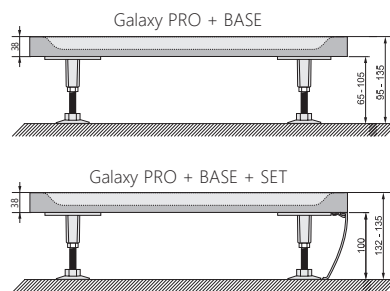

Elipso Pro Flat

Order No.	Type	Size of packaging (cm)	Gross weight (kg)
XA234411010	Shower tray ELIPSO PRO Flat 80	84x6x84	24.57
XA237711010	Shower tray ELIPSO PRO Flat 90	95x6x95	33.6
XA237711010B	Shower tray ELIPSO PRO Flat 90 R550	95x6x95	31.9
XA934001010	Panel ELIPSO PRO 80 SET	4x33x11	1.1
XA937001010	Panel ELIPSO PRO 90 SET	4x44x11	1.2
XB2J000000N	Base GALAXY PRO	15x8x8	0.64
A000000004	Universal mounting kit for shower trays	8x5x125	0.66

Material: cast mixture of dolomite and resin
Production process: casting