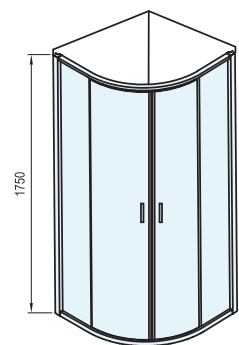

5-YEAR WARRANTY

GLASS THICKNESS

TILTING GLASS

GLASS PROTECTION ANTICALC

Blix BLCP4 Sabina

Design

BRIGHT ALU

SATIN

WHITE

Standard panelling

TRANSPARENT

GRAPE

Height
1750 mm

Order No.	Type	Frame	Panelling	Product dimensions (mm)	„V“ entrance (mm)	Size of packaging (cm)	Gross weight (kg)
3B240140Z1	BLCP4 - 80 Sabina	white	transparent	780-800x780-800	490	48x20x184	42.71
3B240140ZG	BLCP4 - 80 Sabina	white	grape	780-800x780-800	490	48x20x184	42.71
3B240C40Z1	BLCP4 - 80 Sabina	bright alu	transparent	780-800x780-800	490	48x20x184	42.71
3B240C40ZG	BLCP4 - 80 Sabina	bright alu	grape	780-800x780-800	490	48x20x184	42.71
3B240U40Z1	BLCP4 - 80 Sabina	satin	transparent	780-800x780-800	490	48x20x184	42.71
3B240U40ZG	BLCP4 - 80 Sabina	satin	grape	780-800x780-800	490	48x20x184	42.71
3B270140Z1	BLCP4 - 90 Sabina	white	transparent	880-900x880-900	565	47x20x184	48.76
3B270140ZG	BLCP4 - 90 Sabina	white	grape	880-900x880-900	565	47x20x184	48.76
3B270C40Z1	BLCP4 - 90 Sabina	bright alu	transparent	880-900x880-900	565	47x20x184	48.76
3B270C40ZG	BLCP4 - 90 Sabina	bright alu	grape	880-900x880-900	565	47x20x184	48.76
3B270U40Z1	BLCP4 - 90 Sabina	satin	transparent	880-900x880-900	565	47x20x184	48.76
3B270U40ZG	BLCP4 - 90 Sabina	satin	grape	880-900x880-900	565	47x20x184	48.76

Products are delivered within 14 days as standard.