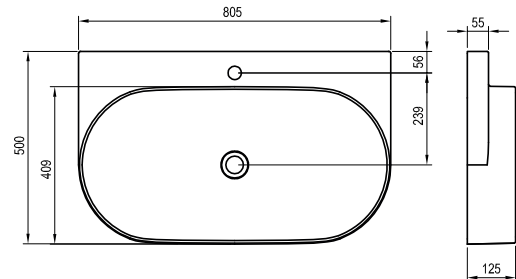

Accessories → 404

Faucets → 472

Extras → 582

Furniture → 408

Detergents → 601

Order No.	Type	Dimensions (mm)	Size of packaging (cm)	Gross weight (kg)
XJX01280002	Washbasin Yard 800 ceramic, white	805x500x125	84x53x15	17.45
XJX01080000	Washbasin Yard 800 ceramic, without hole, white	805x500x125	84x53x15	17.45
X01439	Washbasin waste plug fixed, chrome	Ø 68x104-119	7,5x7,5x14,5	0.31
X01695	Washbasin waste plug fixed ceramic, white	Ø 67x99	7,5x7,5x14,5	0.27
X01762	Washbasin waste plug fixed, black	Ø 68x104-119	7,5x7,5x14,5	0.36
X01371	Washbasin waste trap, chrome	Ø 50x140-240x360	15x7x36	0.77
X01747	Washbasin waste trap, black	Ø 50x140-240x360	15x7x36	0.88
X01612	Washbasin waste trap furniture	Ø 70x170-240x210-510	20x9x40	0.29