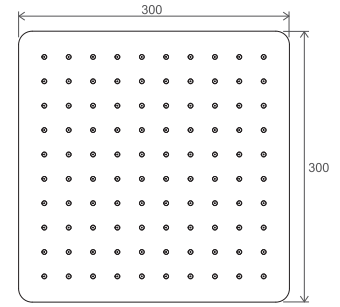

Order No.	Type	Design	Flow rate	Size of packaging (cm)	Gross weight (kg)
X07P016	982.00CR Head shower Chrome square, 300 mm	chrome	11	36x35x7	2
X07P334	982.01CR Head shower Chrome square, 200 mm	chrome	11	26x25x7	0.94
X07P666	982.02CR Head shower Chrome square, 400 mm	chrome	10	42,5x40,6x7,3	2.9