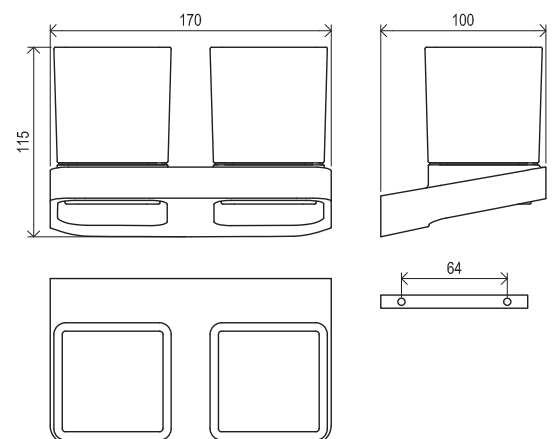

Order No.	Type	Design	Size of packaging (cm)	Gross weight (kg)
X07P322	TD 220.00CR Double cup holder	chrome	23x13x11	1.77
X07P558	TD 220.20BL Double cup holder	black	23x13x11	1.77

Products are delivered within 14 days as standard.