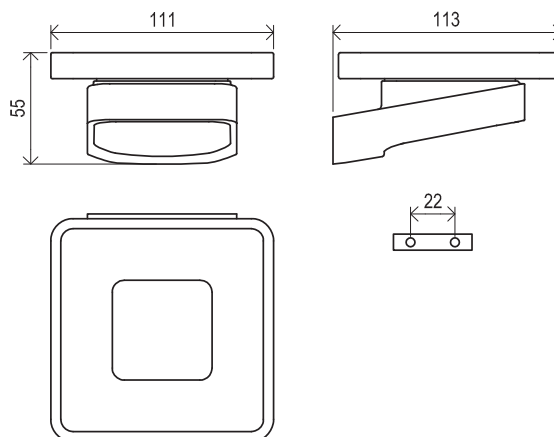

Order No.	Type	Design	Size of packaging (cm)	Gross weight (kg)
X07P354	TD 200.00CR Soap holder	chrome	15x13x9	0.71
X07P556	TD 200.20BL Soap holder	black	15x13x9	0.71

Products are delivered within 14 days as standard.