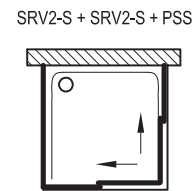

Supernova SRV2-S + SRV2-S

Design

Standard panelling

Atypical panelling

Height
1950 mm

Extension and connecting profiles

Order No.	Type	Frame	Product dimensions (mm)	Size of packaging (cm)	Gross weight (kg)
E7788011195021	NPS 195	white	23x26x1950	2x3x195	0.41
E7788013195021	NPS 195	black	23x26x1950	2x3x195	0.41
E778801U195021	NPS 195	satın	23x26x1950	2x3x195	0.41
E119500021	T connection 195	white	68x60x1950	7x7x199	1.87
E11950002U	T connection 195	satın	68x60x1950	7x7x199	1.87