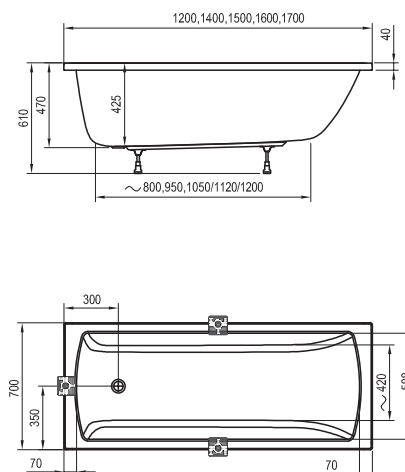

125/180
195/210
2251

VOLUME

16 / 20
21 / 22
24kg

WEIGHT

CONCEPTS

10

10-YEAR
WARRANTY

Classic II

Bathtub colour

WHITE

Panel colour

WHITE

Order No.	BATHTUB	Dimensions (mm)	Size of packaging (cm)	Gross weight (kg)
CC11000000	Bathtub CLASSIC II 120x70	1200x700x435	125x72x50	16.96
CC21000000	Bathtub CLASSIC II 140x70	1400x700x435	145x72x50	16.04
CC31000000	Bathtub CLASSIC II 150x70	1500x700x435	155x72x50	18.15
CC41000000	Bathtub CLASSIC II 160x70	1600x700x435	165x72x50	21.15
CC51000000	Bathtub CLASSIC II 170x70	1700x700x435	175x72x50	23.04

Order No.	PANELS AND SUPPORTS	Dimensions (mm)	Size of packaging (cm)	Gross weight (kg)
CY00000000	Support for bathtub 70 U	61x11x5	61x11x5	2.79
CZ001P0A00	Frontal panel U 150	151x3x59	151x3x59	4.23
CZ001S0A00	Frontal panel U 160	161x3x59	161x3x59	4.52
CZ001V0A00	Frontal panel U 170	171x3x59	171x3x59	4.73
CZ00110A00	Side panel U 70	70x3x59	70x3x59	1.89
B23600000N	Frontal panelkit U	51x11x5	51x11x5	1.24

Order No.	RECOMMENDED PRODUCTS	Dimensions (mm)	Size of packaging (cm)	Gross weight (kg)
X01377	Bathtub waste set 570 C-C R/R, chrome	---	14x8x38	0.72
X01305	Bathtub waste set 570 B R/R, chrome	---	14x8x38	0.83
79840C00Z1	PVS1 - 80	800	77x4x152	19.42
796M0U00Z1	VS2 - 105	---	57x5x142	14.5

120 / 140 / 150 / 160 / 170 cm
70 cm

Warranty: 10 years – The warranty is contingent on the buyer using original RAVAK supports (legs) intended for the given type of bathtub in accordance with the assembly manual! Products are delivered within 14 days as standard.