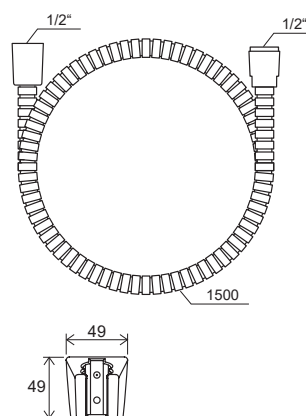

Order No.	Type	Design	Flow rate	Size of packaging (cm)	Gross weight (kg)
X07S010	907.00CR Bathtub set - hand shower, hose, holder small	chrome	6/9/11	29x19x11,5	0.86