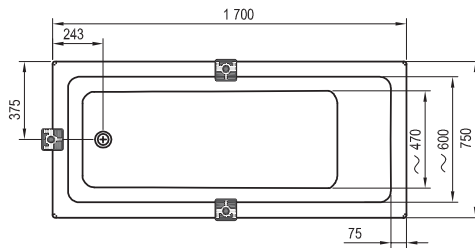

10°

Bathtub colour

WHITE

Panel colour

WHITE

Order No.	BATHTUB	Dimensions (mm)	Size of packaging (cm)	Gross weight (kg)
CA71000000	Bathtub 10° 170x75	1700x750x445	175x77x50	23.86
CA71300000	Bathtub 10° Slim 170x75	1700x750x445	175x74x50	22.9

Order No.	PANELS AND SUPPORTS	Dimensions (mm)	Size of packaging (cm)	Gross weight (kg)
CY00030000	Support for bathtub 75 U	66x11x5	66x11x5	3.28
CZ001V0A00	Frontal panel U 170	171x3x59	171x3x59	4.73
CZ00130A00	Side panel U 75	75x3x59	75x3x59	2
B23600000N	Frontal panelkit U	51x11x5	51x11x5	1.24

Order No.	RECOMMENDED PRODUCTS	Dimensions (mm)	Size of packaging (cm)	Gross weight (kg)
X01377	Bathtub waste set 570 C-C R/R, chrome	---	14x8x38	0.72
X01305	Bathtub waste set 570 B R/R, chrome	---	14x8x38	0.83
7U840A00Z1	BVS1	800	69x4x152	26.09
D01000A070	B SET	---	9x12x28	1.55

170 cm
75 cm

Warranty: 10 years – The warranty is contingent on the buyer using original RAVAK supports (legs) intended for the given type of bathtub in accordance with the assembly manual! Products are delivered within 14 days as standard.