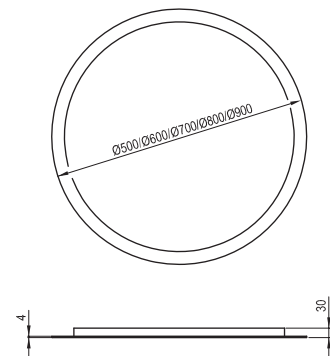

5

5-YEAR
WARRANTY

Mirrors

Order No.	Type	Dimensions (mm)	Size of packaging (cm)	Gross weight (kg)
X000001577	Mirror LUNA I 500 with lighting	Ø 500x30	56x6x56	5.5
X000001578	Mirror LUNA I 600 with lighting	Ø 600x30	66x6x66	7.4
X000001579	Mirror LUNA I 700 with lighting	Ø 700x30	76x6x76	9.6
X000001580	Mirror LUNA I 800 with lighting	Ø 800x30	86x6x86	12.4