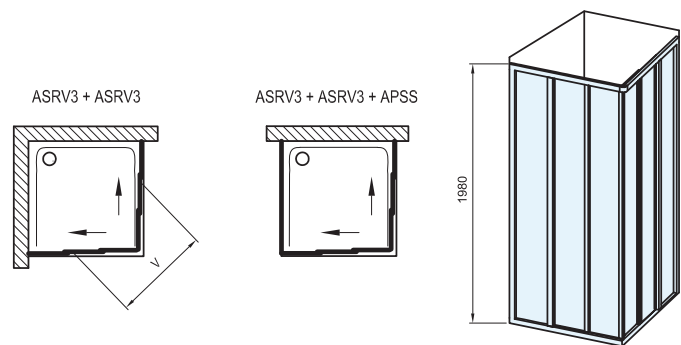

Supernova ASRV3 + ASRV3

Design

Standard panelling

Atypical panelling

Height
1980 mm

Extension and connecting profiles

Order No.	Type	Frame	Product dimensions (mm)	Size of packaging (cm)	Gross weight (kg)
E778801119802	ANPS 198	white	23x26x1980	2x3x198	0.43
E778801319802	ANPS 198	black	23x26x1980	2x3x198	0.43
E778801U19802	ANPS 198	satın	23x26x1980	2x3x198	0.41
E119800021	AT connection 198	white	68x60x1980	7x7x199	1.9
E119800023	AT connection 198	black	68x60x1980	7x7x199	1.9
E11980002U	AT connection 198	satın	68x60x1980	7x7x199	1.9