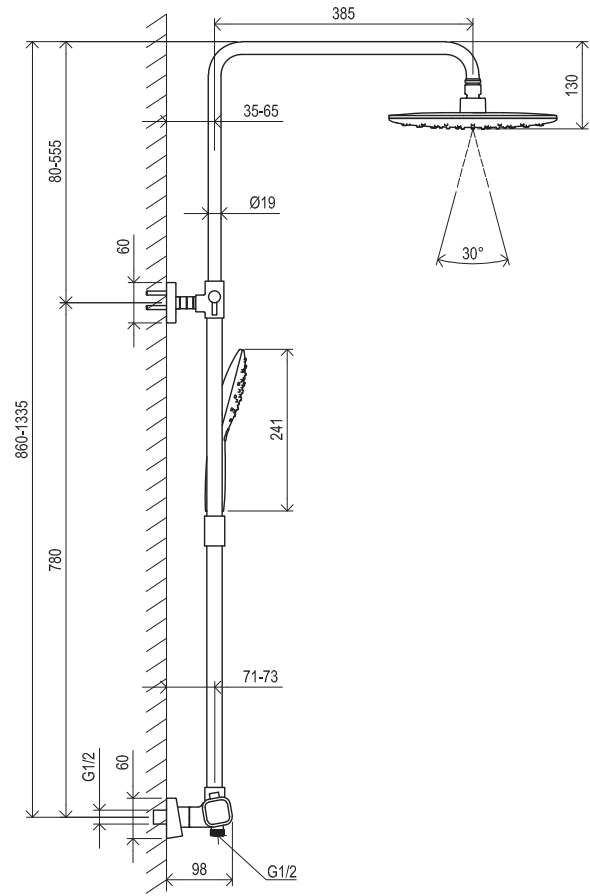

100°

SCALD PROTECTION

Thermo and dual systems

EASYCLEAN

AIR

COOLFEEL

EASYTWIST

Order No.	Type	Design	Flow rate	Size of packaging (cm)	Gross weight (kg)
X070103	TD 091.00CR Shower column thermo, adjustable, with set	chrome	14/11	89x46x15	6.55