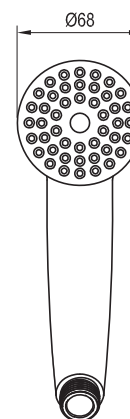

Order No.	Type	Design	Flow rate	Size of packaging (cm)	Gross weight (kg)
X07P005	901.00CR Bathtub set - hand shower, hose, holder small	chrome	17	25x10,5x8,5	0.43