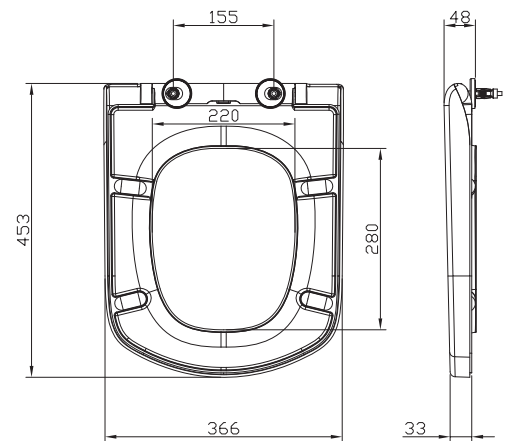

Order No.	Type	Dimensions (mm)	Size of packaging (cm)	Gross weight (kg)
X01673	Toilet seat Classic Slim, white	360x453x51	43x38x6	3.2

Order No.	Type	Dimensions (mm)	Size of packaging (cm)	Gross weight (kg)
X01672	Toilet seat Classic, white	366x453x48	43x38x6	2.7