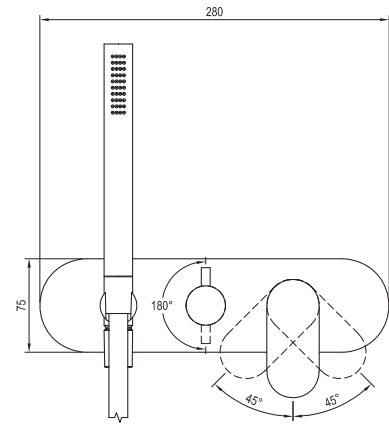

5

5-YEAR
WARRANTY
ON FAUCETS

SOFT MOVE

Eleganta

Order No.	Type	Design	Flow rate	Size of packaging (cm)	Gross weight (kg)
X070220	EL 065.00CR.O2.RB07D.+S Concealed faucet, 2-way w/o body, with set	Chrome	10/18	32x22,5x8	1.74
X070263	EL 065.10WV.O2.RB07D.+S Concealed faucet, 2-way w/o body, with set	White Velvet	10/18	32x22,5x8	1.74
X070300	EL 065.20BLM.O2.RB07D.+S Concealed faucet, 2-way w/o body, with set	Black Matt	10/18	32x22,5x8	1.74
X070337	EL 065.20GB.O2.RB07D.+S Concealed faucet, 2-way w/o body, with set	Graphite Brushed	10/18	32x22,5x8	1.74
X070374	EL 065.60RGB.O2.RB07D.+S Concealed faucet, 2-way w/o body, with set	Rose Gold Brushed	10/18	32x22,5x8	1.74
X070233	RB 07D.50 Basic body for concealed faucets, R-box Horizontal	-		25,7x11x11,5	1.85