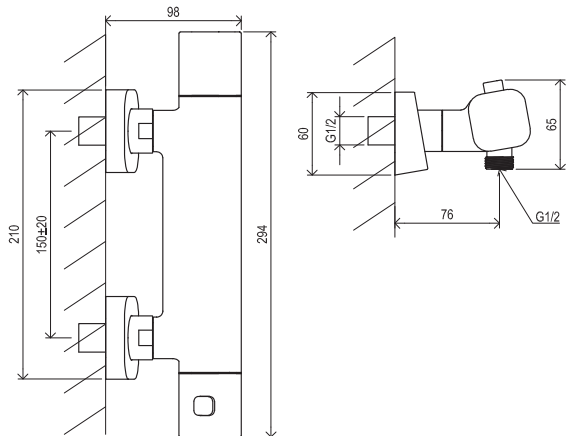

Order No.	Type	Design	Flow rate	Size of packaging (cm)	Gross weight (kg)
X070140	TD F 033.00CR Thermostatic shower faucet, w/o set	chrome	21	34x18x6,5	2.65
X070154	TD F 033.20BL Thermostatic shower faucet, w/o set	black	21	34x18x6,5	2.65

Flow rate is given in l/min at a pressure of 0.3 MPa. Products are delivered within 14 days as standard.