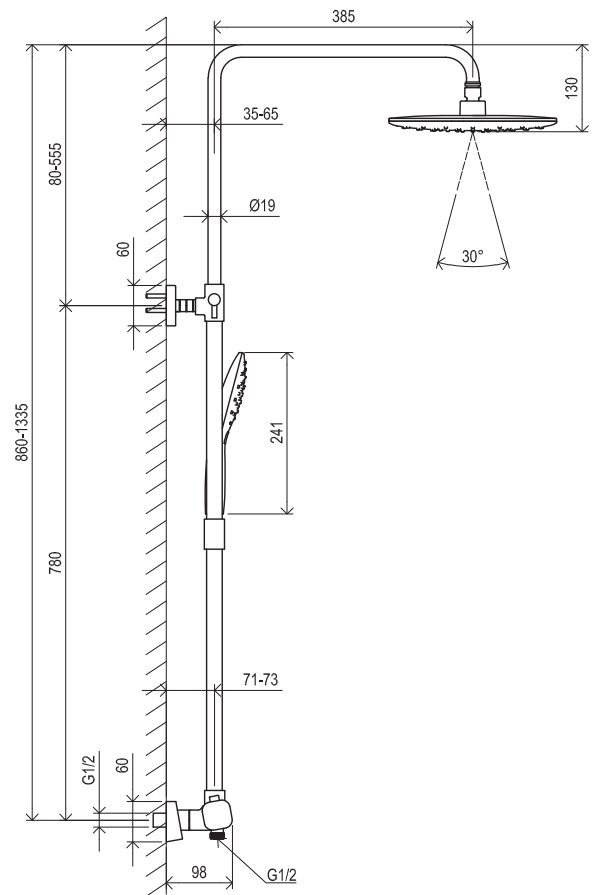

SOFT MOVE

CONCEPTS

10° Free

Order No.	Type	Design	Flow rate	Size of packaging (cm)	Gross weight (kg)
X070137	TD F 066.00CR.O1.RB070 Concealed faucet, 1-way w/o body	chrome	22	21,5x18,5x10	1.59
X070159	TD F 066.20BL.O1.RB070 Concealed faucet, 1-way w/o body	black	22	21,5x18,5x10	1.59
X070052	RB 070.50 R-box for 065.00, 066.00	-		16x12x12	1.19