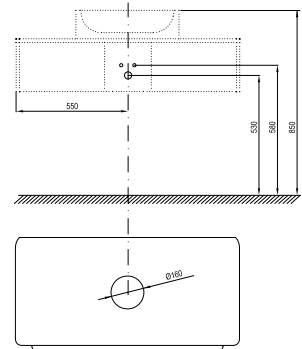

5

5-YEAR WARRANTY

ANTI-MOISTURE FINISH

Design

White gloss

Walnut foil

Oak foil

Satin wood foil

SUD

Order No.	Type	Dimensions (mm)	Size of packaging (cm)	Gross weight (kg)
X000001082	SUD 260.01 1100, white	1100x530x260	116x32x59	38.5
X000001083	SUD 260.01 1100, oak	1100x530x260	116x32x59	38.5
X000001084	SUD 260.01 1100, walnut	1100x530x260	116x32x59	38.5
X000001101	SUD 260.01 1100, satin wood	1100x530x260	116x32x59	38.5