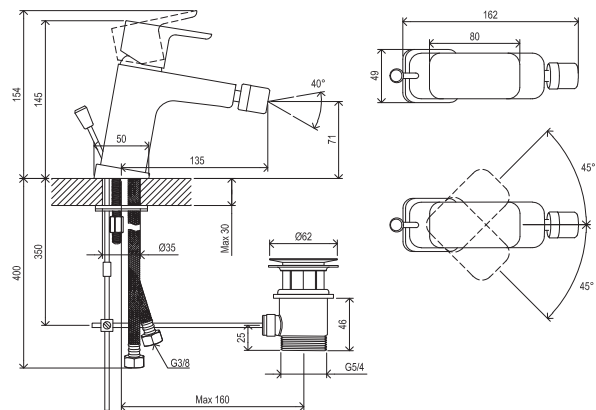

Order No.	Type	Design	Flow rate	Size of packaging (cm)	Gross weight (kg)
X070133	TD F 055.00CR Bidet faucet 145 mm, with pop-up waste	chrome	14	28x18x7,5	1.88
X070155	TD F 055.20BL Bidet faucet 145 mm, with pop-up waste C-C	black	14	28x18x7,5	1.88