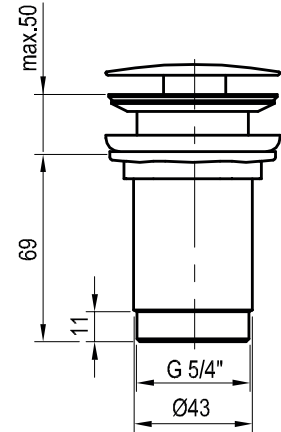

Washbasin accessories

Order No.	Type	Size of packaging (cm)	Gross weight (kg)
X01439	Washbasin waste plug fixed, chrome	7,5x7,5x14,5	0.31
X01799	Washbasin waste plug fixed, white matt	7,5x7,5x14,5	0.31
X01762	Washbasin waste plug fixed, black	7,5x7,5x14,5	0.36
X01839	Washbasin waste plug fixed, Graphite Brushed	7,5x7,5x14,5	0.36
X01840	Washbasin waste plug fixed, Rose Gold Brushed	7,5x7,5x14,5	0.36