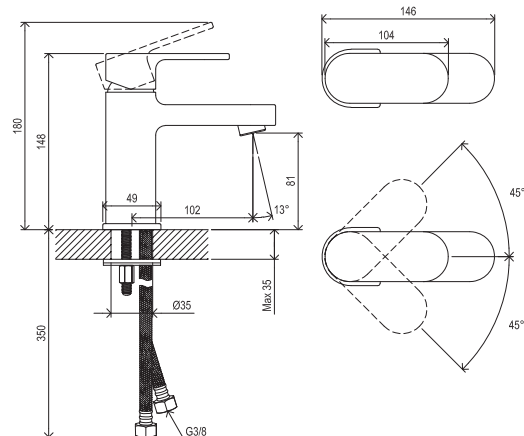

Order No.	Type	Design	Flow rate	Size of packaging (cm)	Gross weight (kg)
X070041	CR 012.00CR Washbasin faucet 148 mm, w/o pop-up waste	chrome	8	32x21x7,5	1.63

Flow rate is given in l/min at a pressure of 0.3 MPa. Products are delivered within 14 days as standard.