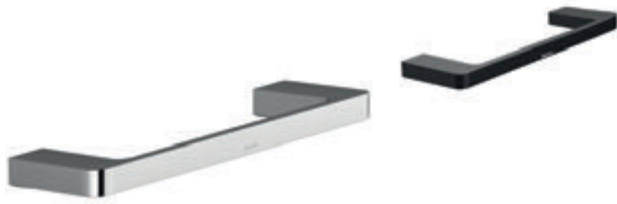

Products are delivered within 14 days as standard.

5-YEAR WARRANTY

METAL DESIGN

CONCEPTS

10°

Order No.	Type	Design	Size of packaging (cm)	Gross weight (kg)
X07P324	TD 300.00CR Towel bar	chrome	11x4,5x26	0.58
X07P560	TD 300.20BL Towel bar	black	11x4,5x26	0.58