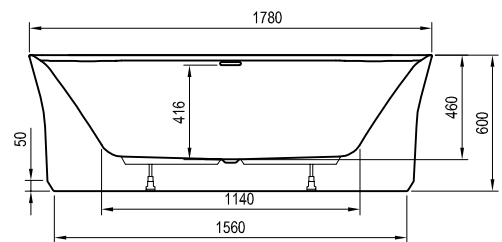

2451
VOLUME

52 kg
WEIGHT

10
10-YEAR WARRANTY

Ypsilon Wall

Bathtub colour

Order No.	BATHTUB	Dimensions (mm)	Size of packaging (cm)	Gross weight (kg)
XC00100028	Bathtub YPSILON Wall 178x86, freestanding, snowwhite	1780x860x600	178x82x61	52
XC00100035	Bathtub YPSILON Wall 178x86, freestanding, snowwhite, black overflow	1780x860x600	178x82x61	52

Order No.	RECOMMENDED PRODUCTS	Dimensions (mm)	Size of packaging (cm)	Gross weight (kg)
X070059	FM 080.00CR Floor-mounted bathtub faucet, with set	---	95,5x48,5x14	9,51
X070101	CR 080.00CR Floor-mounted bathtub faucet, with set	---	103x42x23	10

Warranty: 10 years – The warranty is contingent on the buyer using original RAVAK supports (legs) intended for the given type of bathtub in accordance with the assembly manual! Products are delivered within 14 days as standard.