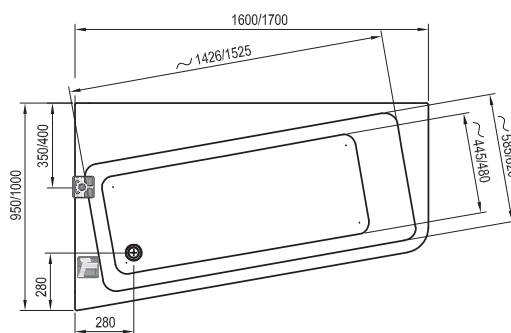

1801
2051

VOLUME

25 kg
28 kg

WEIGHT

CONCEPTS

L/R

L/R OPTION

10

10-YEAR
WARRANTY

10°

Bathtub colour

WHITE

Panel colour

WHITE

Order No.	BATHTUB	Dimensions (mm)	Size of packaging (cm)	Gross weight (kg)
C831000000	Bathtub 10° 160x95 L	1600x950x440	165x97x50	24.85
C841000000	Bathtub 10° 160x95 R	1600x950x440	165x97x50	24.85
C811000000	Bathtub 10° 170x100 L	1700x1000x440	175x97x50	27.54
C821000000	Bathtub 10° 170x100 R	1700x1000x440	175x97x50	27.54

Order No.	PANELS AND SUPPORTS	Dimensions (mm)	Size of packaging (cm)	Gross weight (kg)
CY81000000	Support for bathtub 10°, Chrome 160/170x105	---	88x11x5	4.22
CZ83100A00	Panel 10° 160 L	162x97x56	162x97x56	6.28
CZ84100A00	Panel 10° 160 R	162x97x56	162x97x56	6.28
CZ81100A00	Panel 10° 170 L	172x107x56	172x107x56	6.47
CZ82100A00	Panel 10° 170 R	172x107x56	172x107x56	6.47
B28100000N	Panelkit 10°, BeHappy II, Chrome 160/170x105	---	72x11x5	1.45

Order No.	RECOMMENDED PRODUCTS	Dimensions (mm)	Size of packaging (cm)	Gross weight (kg)
X01377	Bathtub waste set 570 C-C R/R, chrome	---	14x8x38	0.72
X01305	Bathtub waste set 570 B R/R, chrome	---	14x8x38	0.83
7QLA0C03Z1	10CVS2 - 100 L	1000	98x6x153	26.9
7QRA0C03Z1	10CVS2 - 100 R	1000	98x6x153	26.9

95 / 100 cm
160 / 170 cm

L

R

Warranty: 10 years – The warranty is contingent on the buyer using original RAVAK supports (legs) intended for the given type of bathtub in accordance with the assembly manual! Products are delivered within 14 days as standard.