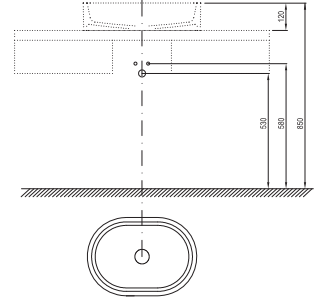

5-YEAR WARRANTY

ANTI-MOISTURE FINISH

Design

White gloss

Walnut veneer

Oak veneer

L + I countertops

Order No.	Type	Dimensions (mm)	Size of packaging (cm)	Gross weight (kg)
X00000830	Countertop L 800, white	800x550x220	85x60x27	20
X00000831	Countertop L 1000, white	1000x550x220	105x60x27	22.5
X00000832	Countertop L 1200, white	1200x550x220	125x60x27	27
X00000833	Countertop L 800, oak	800x550x220	85x60x27	20
X00000834	Countertop L 1000, oak	1000x550x220	105x60x27	22.5
X00000835	Countertop L 1200, oak	1200x550x220	125x60x27	27
X00000836	Countertop L 800, walnut	800x550x220	85x60x27	20
X00000837	Countertop L 1000, walnut	1000x550x220	105x60x27	22.5
X00000838	Countertop L 1200, walnut	1200x550x220	125x60x27	27