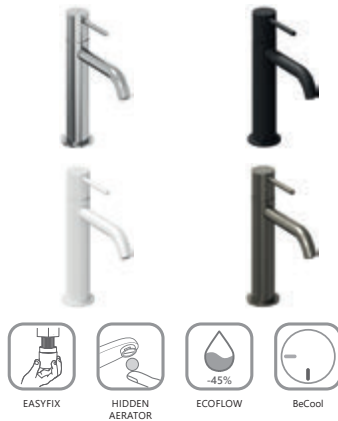

Order No.	Type	Design	Flow rate	Size of packaging (cm)	Gross weight (kg)
X070394	ES 012.01CR Washbasin faucet BeCool 190 mm, w/o pop-up waste	Chrome	5	35,3x23x7,4	1.13
X070395	ES 012.11WV Washbasin faucet BeCool 190 mm, w/o pop-up waste	White Velvet	5	35,3x23x7,4	1.13
X070396	ES 012.21BLM Washbasin faucet BeCool 190 mm, w/o pop-up waste	Black Matt	5	35,3x23x7,4	1.13
X070397	ES 012.21GB Washbasin faucet BeCool 190 mm, w/o pop-up waste	Graphite Brushed	5	35,3x23x7,4	1.13
X070398	ES 012.61RGB Washbasin faucet BeCool 190 mm, w/o pop-up waste	Rose Gold Brushed	5	35,3x23x7,4	1.13

Flow rate is given in l/min at a pressure of 0.3 MPa. Products are delivered within 14 days as standard.