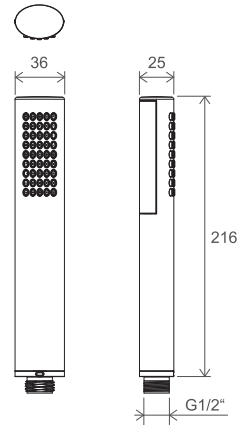

EASYCLEAN

AIR

Order No.	Type	Design	Flow rate	Size of packaging (cm)	Gross weight (kg)
X07P114	954.00CR Hand shower Oval mini, 1 function	chrome	8	24x5x5	0.14

EASYCLEAN

Order No.	Type	Design	Flow rate	Size of packaging (cm)	Gross weight (kg)
X07P348	958.00CR Hand shower Air, 3 functions, 120 mm	chrome	6/10/13	12,5x6x26	0.33
X07P349	958.10CR/WH Hand shower Air, 3 functions, 120 mm	chrome/white	6/10/13	12,5x6x26	0.32
X07P569	958.20BL Hand shower Air, 3 functions, 120 mm	black	6/10/13	12,5x6x26	0.33