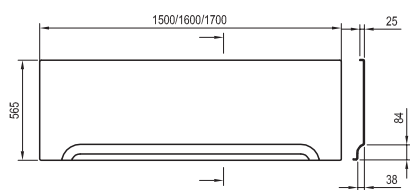

1651
1801
1951

VOLUME

22 kg
24 kg
24 kg

WEIGHT

10

10-YEAR
WARRANTY

Vanda II

Bathtub colour

WHITE

Panel colour

WHITE

Order No.	BATHTUB	Dimensions (mm)	Size of packaging (cm)	Gross weight (kg)
CO11000000	Bathtub VANDA II 150x70	1500x700x440	152x72x50	19.52
CP11000000	Bathtub VANDA II 160x70	1600x700x440	162x72x50	23.4
CP21000000	Bathtub VANDA II 170x70	1700x700x440	172x72x50	24.19

Order No.	PANELS AND SUPPORTS	Dimensions (mm)	Size of packaging (cm)	Gross weight (kg)
CY00000000	Support for bathtub 70 U	61x11x5	61x11x5	2.79
CZ001P0A00	Frontal panel U 150	151x3x59	151x3x59	4.23
CZ001S0A00	Frontal panel U 160	161x3x59	161x3x59	4.52
CZ001V0A00	Frontal panel U 170	171x3x59	171x3x59	4.73
CZ00110A00	Side panel U 70	70x3x59	70x3x59	1.89
B23600000N	Frontal panelkit U	51x11x5	51x11x5	1.24

Order No.	RECOMMENDED PRODUCTS	Dimensions (mm)	Size of packaging (cm)	Gross weight (kg)
X01377	Bathtub waste set 570 C-C R/R, chrome	---	14x8x38	0.72
X01305	Bathtub waste set 570 B R/R, chrome	---	14x8x38	0.83
796M010041	VS2 - 105	---	57x5x142	8.2
795P010041	VS3 - 100	---	37x5x142	8.32

150 / 160 / 170 cm
70 cm

Warranty: 10 years – The warranty is contingent on the buyer using original RAVAK supports (legs) intended for the given type of bathtub in accordance with the assembly manual! Products are delivered within 14 days as standard.