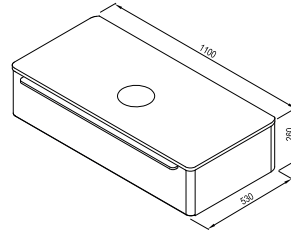

5

5-YEAR WARRANTY

ANTI-MOISTURE FINISH

Design

White gloss

Walnut foil

Oak foil

Satin wood foil

SUD

Order No.	Type	Dimensions (mm)	Size of packaging (cm)	Gross weight (kg)
X000001082	SUD 260.01 1100, white	1100x530x260	116x32x59	38.5
X000001083	SUD 260.01 1100, oak	1100x530x260	116x32x59	38.5
X000001084	SUD 260.01 1100, walnut	1100x530x260	116x32x59	38.5
X000001101	SUD 260.01 1100, satin wood	1100x530x260	116x32x59	38.5