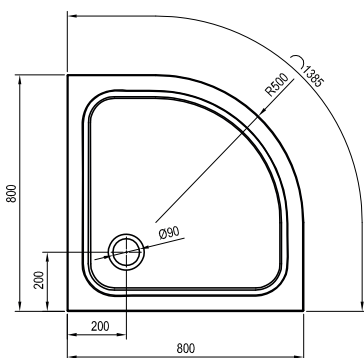

Material: cast mixture of dolomite and resin
 Production process: casting

Products are delivered within 14 days as standard.

Perseus Pro Chrome

Order No.	Type	Size of packaging (cm)	Gross weight (kg)
XA044401010	Shower tray PERSEUS PRO CHROME 80	84x6x84	28.5
XA047701010	Shower tray PERSEUS PRO CHROME 90	95x6x95	36
XA04AA01010	Shower tray PERSEUS PRO CHROME 100	105x6x105	46.9
XA834001010	Panel PERSEUS PRO 80 SET	4x39x11	1.1
XA837001010	Panel PERSEUS PRO 90 SET	4x44x11	1.22
XA83A001010	Panel PERSEUS PRO 100 SET	4x50x11	1.36
XB2J000000N	Base GALAXY PRO	15x8x8	0.64
A00000004	Universal mounting kit for shower trays	8x5x125	0.66