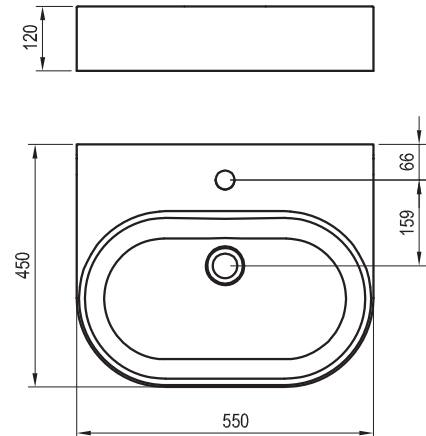

Products are delivered within 14 days as standard.

5

5-YEAR
WARRANTY

Ceramic Slim

Order No.	Type	Dimensions (mm)	Size of packaging (cm)	Gross weight (kg)
XJX01155003	Washbasin Ceramic 550 O Slim Shelf ceramic, white	550x400x120	60x44x14	9.85
X01439	Washbasin waste plug fixed, chrome	Ø 68x104-119	7,5x7,5x14,5	0.31
X01695	Washbasin waste plug fixed ceramic, white	Ø 67x99	7,5x7,5x14,5	0.27
X01762	Washbasin waste plug fixed, black	Ø 68x104-119	7,5x7,5x14,5	0.36
X01371	Washbasin waste trap, chrome	Ø 50x140-240x360	15x7x36	0.77
X01747	Washbasin waste trap, black	Ø 50x140-240x360	15x7x36	0.88
X01612	Washbasin waste trap furniture	Ø 70x170-240x210-510	20x9x40	0.29