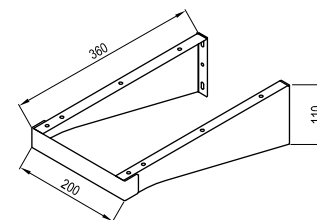

Products are delivered within 14 days as standard.

Order No.	Type	Dimensions (mm)	Size of packaging (cm)	Gross weight (kg)
X000001385	Handle Comfort, chrome	82x30x69	10x2,5x9	0.19

Order No.	Type	Dimensions (mm)	Size of packaging (cm)	Gross weight (kg)
X000001384	Towel holder Comfort, white	5x100x455	47x8,5x15	2