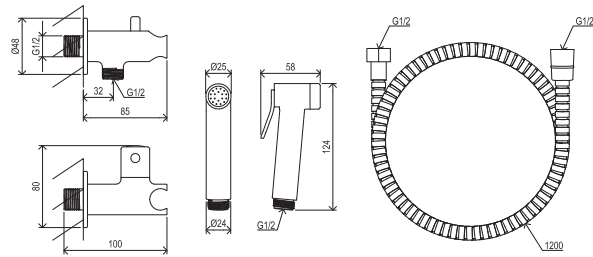

CuZn

METAL DESIGN

Bidet showers

Order No.	Type	Design	Flow rate	Size of packaging (cm)	Gross weight (kg)
X07P641	963.00CR Bidet shower	chrome	5	6,4x6,4x13,1	0.23

Order No.	Type	Design	Flow rate	Size of packaging (cm)	Gross weight (kg)
X070166	BM 040.01CR Wall valve with bidet shower	chrome	5	28x18x7,5	0.86