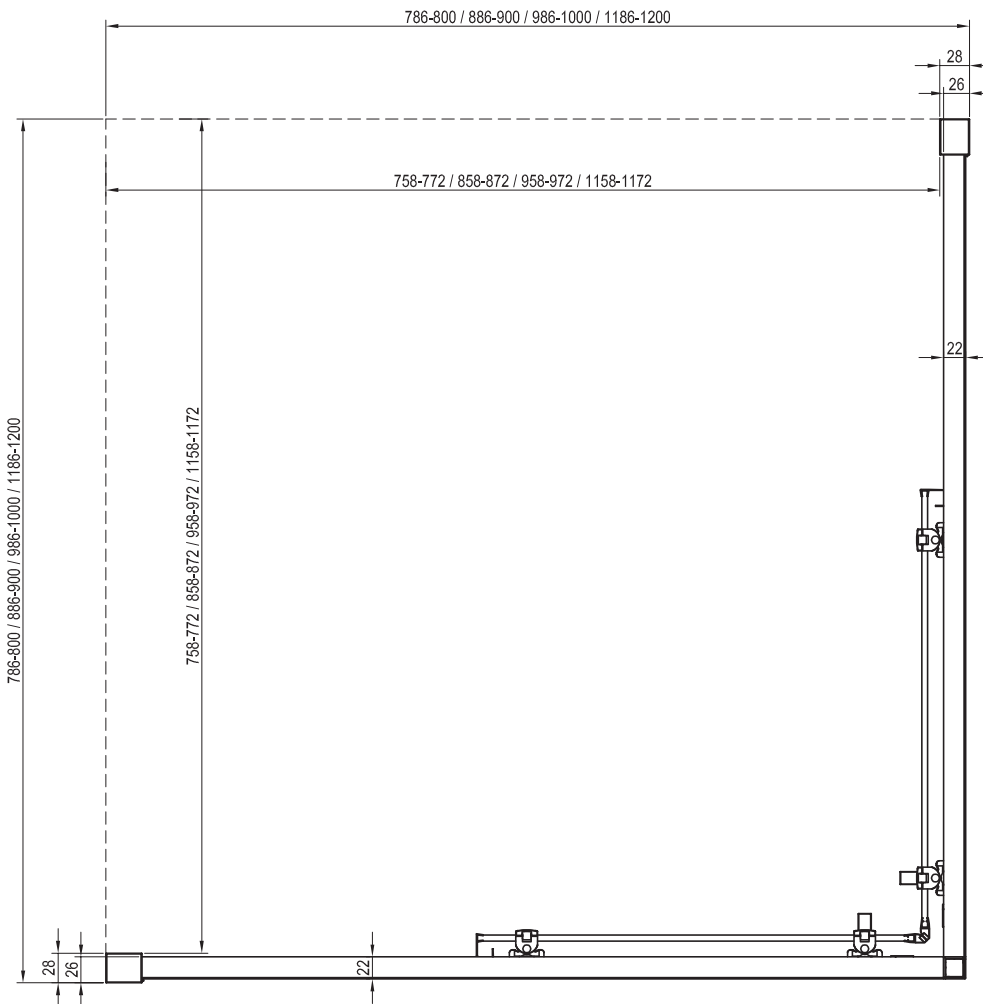

BLSRV2K + BLSRV2K Structural preparation

Type	Mounting onto a tray * Recommended shower tray size (mm)	Floor mounting ** Recommended size of inclined area (mm)
BLSRV2K - 80 + BLSRV2K - 80	800 x 800	765 x 765
BLSRV2K - 90 + BLSRV2K - 90	900 x 900	865 x 865
BLSRV2K - 100 + BLSRV2K - 100	1000 x 1000	965 x 965
BLSRV2K - 100 + BLSRV2K - 80	1000 x 800	965 x 765
BLSRV2K - 120 + BLSRV2K - 80	1200 x 800	1165 x 765
BLSRV2K - 120 + BLSRV2K - 90	1200 x 900	1165 x 865
Other combinations	-	In accordance with technical drawings

* The values listed in the table assume the tray is mounted in accordance with the RAVAK assembly manual

** The values in the table apply to the inside edge of the glass.