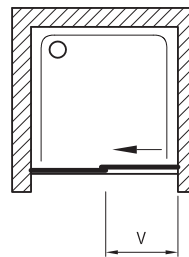

Products are delivered within 14 days as standard.