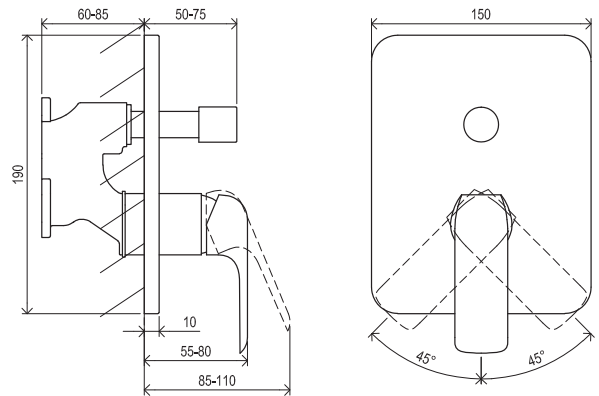

Order No.	Type	Design	Flow rate	Size of packaging (cm)	Gross weight (kg)
X070123	FL 065.00CR.O2.RB072 Concealed faucet, automat, 2-way w/o body	chrome	25/25	21,5x18,5x10	1.98
X070179	FL 065.20BL.O2.RB072 Concealed faucet, automat, 2-way w/o body	black	25/25	21,5x18,5x10	2.02
X070139	RB 072.50 Basic body for concealed faucets, R-box Vari	-		17,5x17,5x12,5	1.77