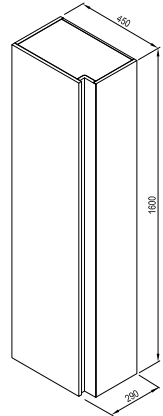

5

5-YEAR WARRANTY

ANTI-MOISTURE FINISH

CONCEPTS

Body design

Laminate Dark walnut

White gloss

Door design

Laminate Dark walnut

White gloss

10°

Order No.	Type	Dimensions (mm)	Size of packaging (cm)	Gross weight (kg)
X00000751	SB 10° 450, white	450x290x1600	49x33x164	29
X00000753	SB 10° 450, dark walnut	450x290x1600	49x33x164	29