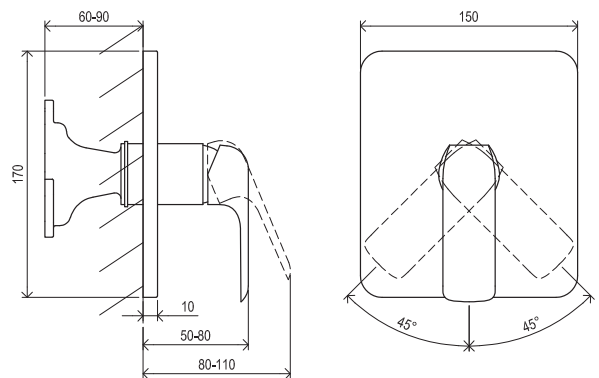

Order No.	Type	Design	Flow rate	Size of packaging (cm)	Gross weight (kg)
X070124	FL 066.00CR.O1.RB072 Concealed faucet, 1-way w/o body	chrome	25	21,5x18,5x10	1.63
X070180	FL 066.20BL.O1.RB072 Concealed faucet, 1-way w/o body	black	25	21,5x18,5x10	1.66
X070139	RB 072.50 Basic body for concealed faucets, R-box Vari	-		17,5x17,5x12,5	1.77

Flow rate values: FL 065 top/bottom outlet
Flow rate is given in l/min at a pressure of 0.3 MPa. Products are delivered within 14 days as standard.