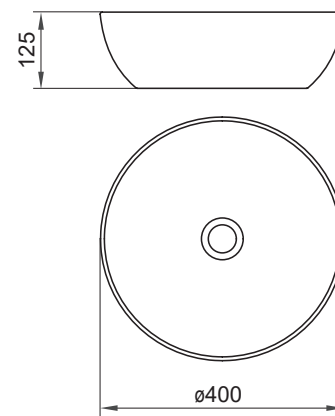

5

5-YEAR
WARRANTY

Uni Slim