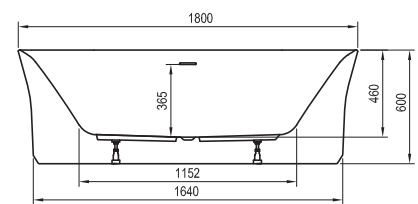

Bathtub colour

WHITE

Order No.	BATHTUB	Dimensions (mm)	Size of packaging (cm)	Gross weight (kg)
XC00100026	Bathtub YPSILON 180x80, freestanding, snowwhite	1800x800x600	182x82x61	55
XC00100034	Bathtub YPSILON 180x80, freestanding, snowwhite, black overflow	1800x800x600	182x82x61	55

Order No.	RECOMMENDED PRODUCTS	Dimensions (mm)	Size of packaging (cm)	Gross weight (kg)
X070059	FM 080.00CR Floor-mounted bathtub faucet, with set	---	95,5x48,5x14	9,51
X070101	CR 080.00CR Floor-mounted bathtub faucet, with set	---	103x42x23	10