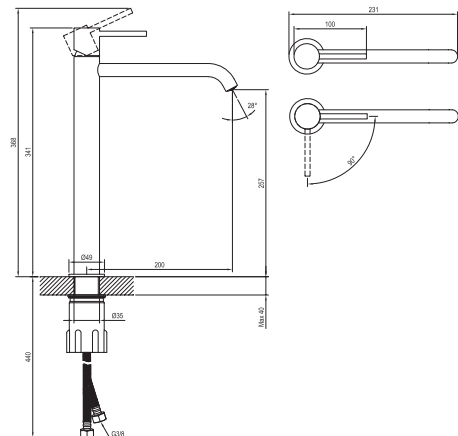

5

5-YEAR
WARRANTY
ON FAUCETS

Espirit

Order No.	Type	Design	Flow rate	Size of packaging (cm)	Gross weight (kg)
X070194	ES 015.00CR Washbasin faucet 340 mm, w/o pop-up waste	Chrome	5	41,3x23x7,4	1.75
X070237	ES 015.10WV Washbasin faucet 340 mm, w/o pop-up waste	White Velvet	5	41,3x23x7,4	1.75
X070274	ES 015.20BLM Washbasin faucet 340 mm, w/o pop-up waste	Black Matt	5	41,3x23x7,4	1.75
X070311	ES 015.20GB Washbasin faucet 340 mm, w/o pop-up waste	Graphite Brushed	5	41,3x23x7,4	1.75
X070348	ES 015.60RGB Washbasin faucet 340 mm, w/o pop-up waste	Rose Gold Brushed	5	41,3x23x7,4	1.75