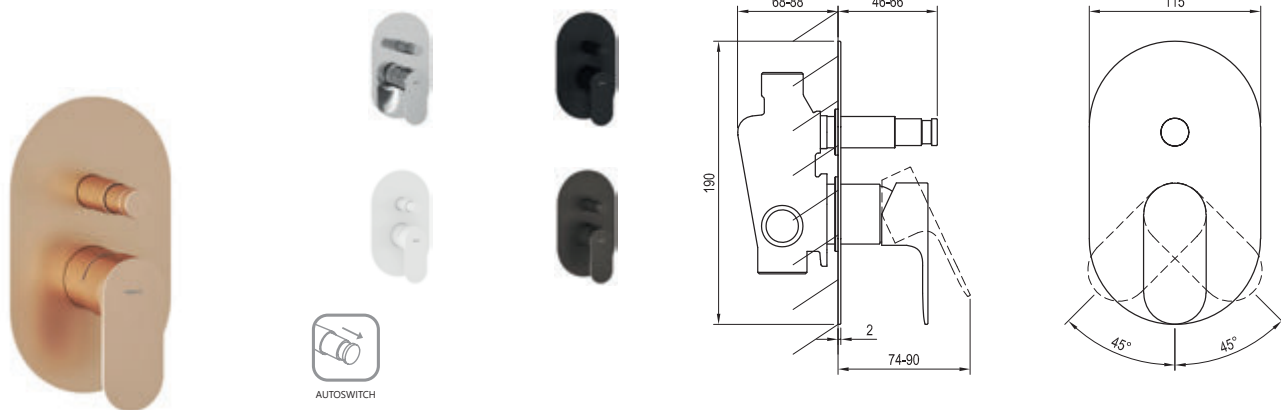

Order No.	Type	Design	Flow rate	Size of packaging (cm)	Gross weight (kg)
X070218	EL 061.00CR.O2 Concealed faucet, automat, 2-way with body	Chrome	18/21	19,6x14,2x8,2	1.5
X070261	EL 061.10WV.O2 Concealed faucet, automat, 2-way with body	White Velvet	18/21	19,6x14,2x8,2	1.5
X070298	EL 061.20BLM.O2 Concealed faucet, automat, 2-way with body	Black Matt	18/21	19,6x14,2x8,2	1.5
X070335	EL 061.20GB.O2 Concealed faucet, automat, 2-way with body	Graphite Brushed	18/21	19,6x14,2x8,2	1.5
X070372	EL 061.60RGB.O2 Concealed faucet, automat, 2-way with body	Rose Gold Brushed	18/21	19,6x14,2x8,2	1.5