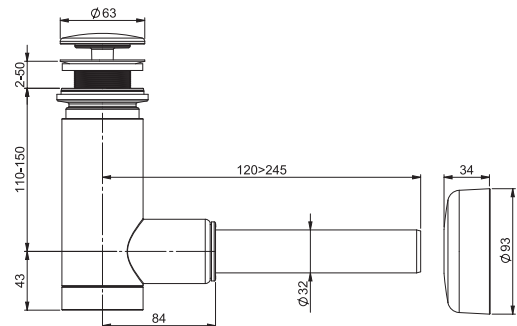

Comfort furniture → 434

Faucets → 472

Extras → 582

Detergents → 601

5

5-YEAR
WARRANTY

Comfort

Order No.	Type	Dimensions (mm)	Size of packaging (cm)	Gross weight (kg)
XJX01260001	Washbasin Comfort 600 ceramic, white	600x460x160	64x50x16	14.68
XJX01280001	Washbasin Comfort 800 ceramic, white	800x460x160	84x50x16	16.7
X000001377	SD Comfort 600, white/white	600x460x500	64,1x56,1x50,5	27
X000001378	SD Comfort 800, white/white	800x460x500	84,1x56,1x50,5	31