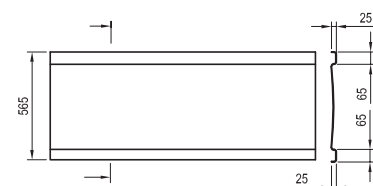

210l

VOLUME

23 kg

WEIGHT

CONCEPTS

L/R

L/R OPTION

10

10-YEAR WARRANTY

Rosa I

Bathtub colour

WHITE

Panel colour

WHITE

Order No.	BATHTUB	Dimensions (mm)	Size of packaging (cm)	Gross weight (kg)
CI01000000	Bathtub ROSA 140x105 L	1400x1050x470	143x107x50	23
CV01000000	Bathtub ROSA 140x105 R	1400x1050x470	143x107x50	23

Order No.	PANELS AND SUPPORTS	Dimensions (mm)	Size of packaging (cm)	Gross weight (kg)
CY55000000	Support for bathtub ROSA universal	---	88x11x5	4.42
CZH1000A00	Panel ROSA 140	1400x1050x565	3x49x59	6.23
B23000100N	Panelkit ROSA universal	---	72x11x5	3.25

Order No.	RECOMMENDED PRODUCTS	Dimensions (mm)	Size of packaging (cm)	Gross weight (kg)
X01377	Bathtub waste set 570 C-C R/R, chrome	---	14x8x38	0.72
X01440	Bathtub overflow filler 570 C-C S/R, chrome	---	15x11x39	0.83
7QLM0U00Y1	CVSK1 ROSA 140/150 L	---	84x5x156	25.68
76P70100Z1	VSK2 ROSA 140 R	---	46x8x153	13.23

140 cm
105 cm

Warranty: 10 years – The warranty is contingent on the buyer using original RAVAK supports (legs) intended for the given type of bathtub in accordance with the assembly manual! Products are delivered within 14 days as standard.