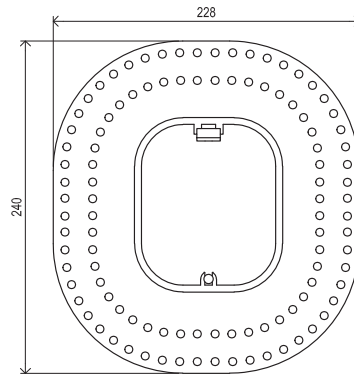

Order No.	Type	Design	Flow rate	Size of packaging (cm)	Gross weight (kg)
X070139	RB 072.50 Basic body for concealed faucets, R-box Vari	-		17,5x17,5x12,5	1.77
X070123	FL 065.00CR.O2.RB072 Concealed faucet, automat, 2-way w/o body	chrome	25/25	21,5x18,5x10	1.98
X070124	FL 066.00CR.O1.RB072 Concealed faucet, 1-way w/o body	chrome	25	21,5x18,5x10	1.63