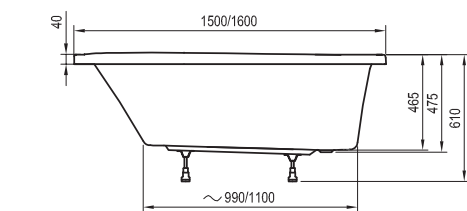

158l
175l
VOLUME

20kg
22kg
WEIGHT

L/R
L/R OPTION

10
10-YEAR WARRANTY

Avocado

Bathtub colour

Panel colour

Order No.	BATHTUB	Dimensions (mm)	Size of packaging (cm)	Gross weight (kg)
CT01000000	Bathtub AVOCADO 150x75 L	1500x750x475	152x77x50	19.5
CS01000000	Bathtub AVOCADO 150x75 R	1500x750x475	152x77x50	19.5
CQ01000000	Bathtub AVOCADO 160x75 L	1600x750x475	162x77x50	21.5
CH01000000	Bathtub AVOCADO 160x75 R	1600x750x475	162x77x50	21.5

Order No.	PANELS AND SUPPORTS	Dimensions (mm)	Size of packaging (cm)	Gross weight (kg)
CYS0000000	Support for bathtub AVOCADO	---	62x11x5	3.45
CZT1000A00	Panel AVOCADO 150 L	1500x750x565	4x32x60	5.33
CZS1000A00	Panel AVOCADO 150 R	1500x750x565	4x32x60	5.33
CZQ1000A00	Panel AVOCADO 160 L	1600x750x565	4x36x60	6.23
CZI1000A00	Panel AVOCADO 160 R	1600x750x565	4x36x60	6.23
B28000000N	Panelkit AVOCADO	---	49x11x5	1.25

Order No.	RECOMMENDED PRODUCTS	Dimensions (mm)	Size of packaging (cm)	Gross weight (kg)
X01305	Bathtub waste set 570 B R/R, chrome	---	14x8x38	0.83
X01377	Bathtub waste set 570 C-C R/R, chrome	---	14x8x38	0.72

Warranty: 10 years – The warranty is contingent on the buyer using original RAVAK supports (legs) intended for the given type of bathtub in accordance with the assembly manual! Products are delivered within 14 days as standard.