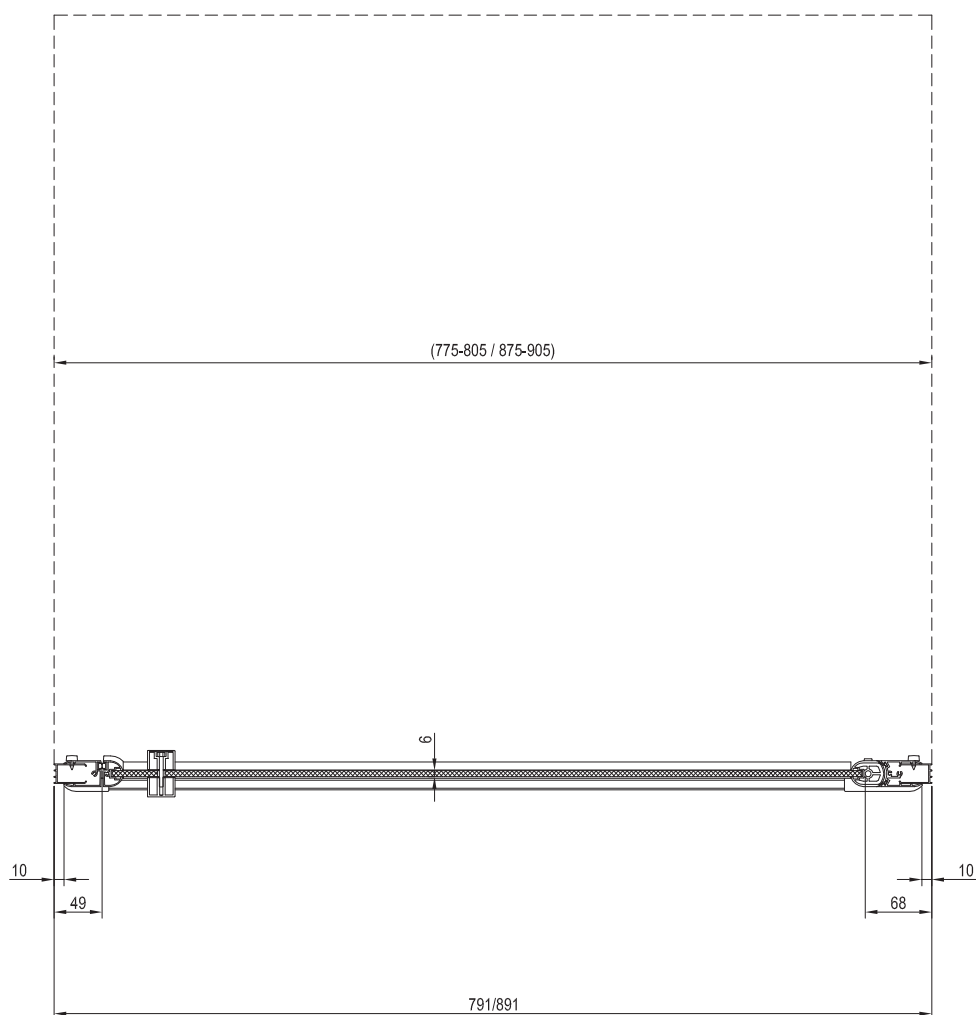

CSD1 Structural preparation