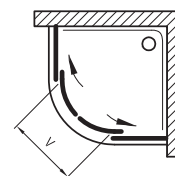

5-YEAR WARRANTY

GLASS THICKNESS

TILTING GLASS

GLASS PROTECTION ANTICALC

Blix BLCP4 Sabina

Design

BRIGHT ALU

SATIN

WHITE

Standard panelling

TRANSPARENT

GRAPE

Height
1750 mm

Order No.	Type	Frame	Panelling	Product dimensions (mm)	„V“ entrance (mm)	Size of packaging (cm)	Gross weight (kg)
3B240140Z1	BLCP4 - 80 Sabina	white	transparent	780-800x780-800	490	48x20x184	42.71
3B240140ZG	BLCP4 - 80 Sabina	white	grape	780-800x780-800	490	48x20x184	42.71
3B240C40Z1	BLCP4 - 80 Sabina	bright alu	transparent	780-800x780-800	490	48x20x184	42.71
3B240C40ZG	BLCP4 - 80 Sabina	bright alu	grape	780-800x780-800	490	48x20x184	42.71
3B240U40Z1	BLCP4 - 80 Sabina	satin	transparent	780-800x780-800	490	48x20x184	42.71
3B240U40ZG	BLCP4 - 80 Sabina	satin	grape	780-800x780-800	490	48x20x184	42.71
3B270140Z1	BLCP4 - 90 Sabina	white	transparent	880-900x880-900	565	47x20x184	48.76
3B270140ZG	BLCP4 - 90 Sabina	white	grape	880-900x880-900	565	47x20x184	48.76
3B270C40Z1	BLCP4 - 90 Sabina	bright alu	transparent	880-900x880-900	565	47x20x184	48.76
3B270C40ZG	BLCP4 - 90 Sabina	bright alu	grape	880-900x880-900	565	47x20x184	48.76
3B270U40Z1	BLCP4 - 90 Sabina	satin	transparent	880-900x880-900	565	47x20x184	48.76
3B270U40ZG	BLCP4 - 90 Sabina	satin	grape	880-900x880-900	565	47x20x184	48.76

Products are delivered within 14 days as standard.