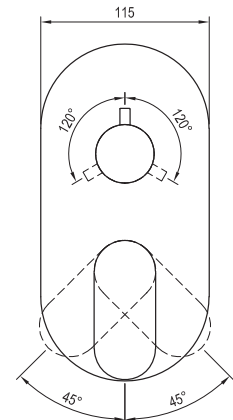

Order No.	Type	Design	Flow rate	Size of packaging (cm)	Gross weight (kg)
X070217	EL 068.00CR.O3.RB07F Concealed faucet, 3-way w/o body	Chrome	22/22/22	26x15x7,5	1.05
X070260	EL 068.10WV.O3.RB07F Concealed faucet, 3-way w/o body	White Velvet	22/22/22	26x15x7,5	1.05
X070297	EL 068.20BLM.O3.RB07F Concealed faucet, 3-way w/o body	Black Matt	22/22/22	26x15x7,5	1.05
X070334	EL 068.20GB.O3.RB07F Concealed faucet, 3-way w/o body	Graphite Brushed	22/22/22	26x15x7,5	1.05
X070371	EL 068.60RGB.O3.RB07F Concealed faucet, 3-way w/o body	Rose Gold Brushed	22/22/22	26x15x7,5	1.05
X070235	RB 07F.50 Basic body for concealed faucets, R-box Vertical O2/O3	-		15,7x17x15,7	2.77

Flow rate values EL 065.XX.O2.RB07E: outlet 1/outlet 2

Flow rate values EL 068.XX.O3.RB07F outlet 1/outlet 2/outlet 3

Flow rate is given in l/min at a pressure of 0.3 MPa. Products are delivered within 14 days as standard.