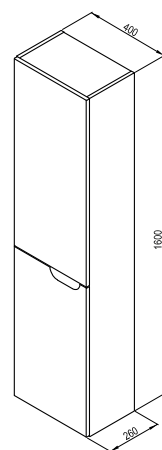

Order No.	Type	Dimensions (mm)	Size of packaging (cm)	Gross weight (kg)
X000001472	SB Classic II 400 L, white/white	400x260x1600	44x30x164	27.5
X000001473	SB Classic II 400 L, white/gray	400x260x1600	44x30x164	26.5
X000001474	SB Classic II 400 R, white/white	400x260x1600	44x30x164	27.5
X000001475	SB Classic II 400 R, white/gray	400x260x1600	44x30x164	27.5