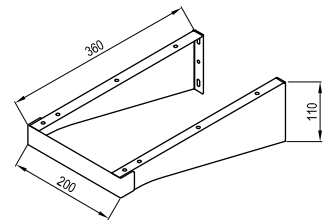

Order No.	Type	Dimensions (mm)	Size of packaging (cm)	Gross weight (kg)
X000001375	Countertop console Balance/Comfort 120	200x360x110	37,5x5x13,5	3