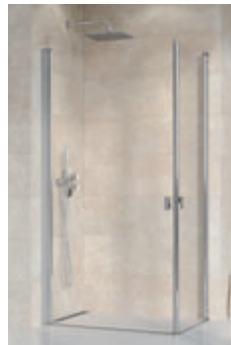

square

Brilliant, SmartLine, Matrix, Chrome, Nexty, Pivot, Blix Slim, Blix, Supernova