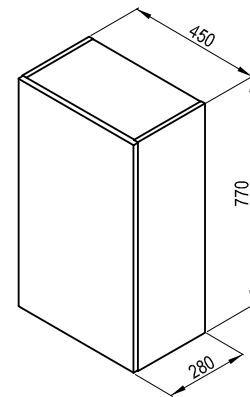

5

5-YEAR WARRANTY

ANTI-MOISTURE FINISH

Design

White gloss

Natural

Order No.	Type	Dimensions (mm)	Size of packaging (cm)	Gross weight (kg)
X000001055	SB Natural 450 open, white	450x260x550	51x61x32	15

Order No.	Type	Dimensions (mm)	Size of packaging (cm)	Gross weight (kg)
X000001054	SB Natural 450, white	450x260x770	51x83x34	12