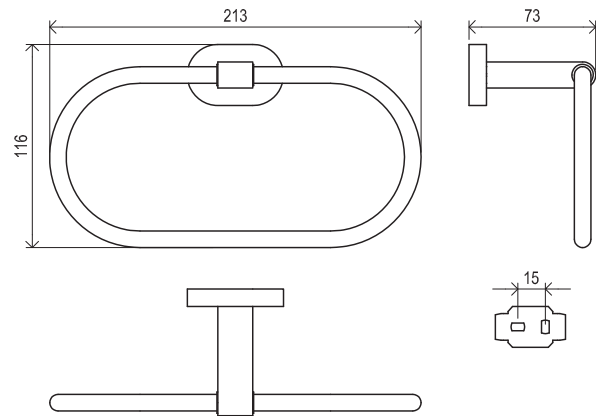

WARRANTY ON BATHROOM ACCESSORIES

RAVAK CLEANER CHROME

METAL DESIGN

CONCEPTS

Chrome

Order No.	Type	Design	Size of packaging (cm)	Gross weight (kg)
X07P190	CR 300.00CR Towel holder oval	chrome	23x15x9	0.46

Order No.	Type	Design	Size of packaging (cm)	Gross weight (kg)
X07P192	CR 310.00CR Towel bar	chrome	68x8x6,5	0.69