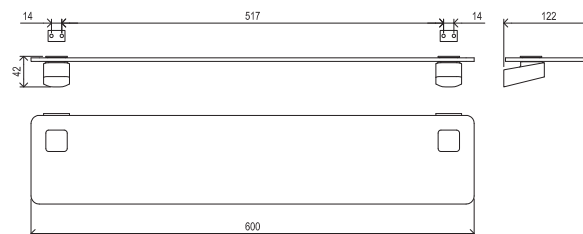

Order No.	Type	Design	Size of packaging (cm)	Gross weight (kg)
X07P332	TD 500.00CR Glass shelf	chrome	14x9,5x64	1.95
X07P567	TD 500.20BL Glass shelf	black	14x9,5x64	1.95

Products are delivered within 14 days as standard.