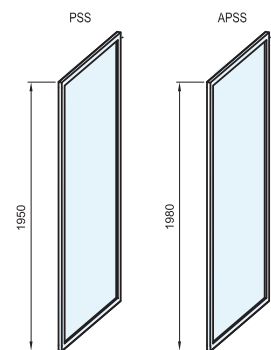

○ 6 week delivery time. Delivery time for designs in black is 5 weeks. Other products have a delivery time of 14 days. APSS is to be combined with ASRV3 or ASDP3. When combining, make sure your products have the same height!