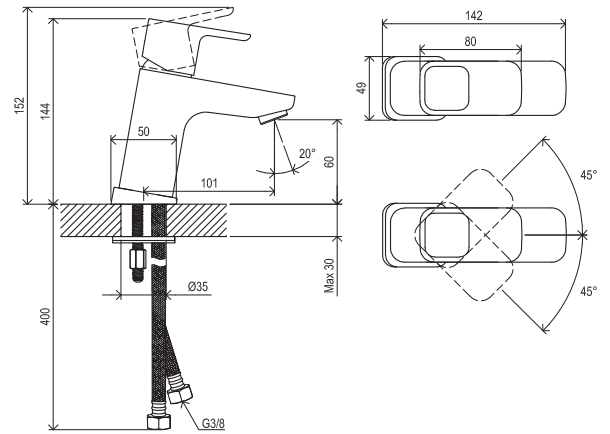

Order No.	Type	Design	Flow rate	Size of packaging (cm)	Gross weight (kg)
X070064	TD 012.00CR Washbasin faucet 144 mm, w/o pop-up waste	chrome	5	28x18x7,5	1.52