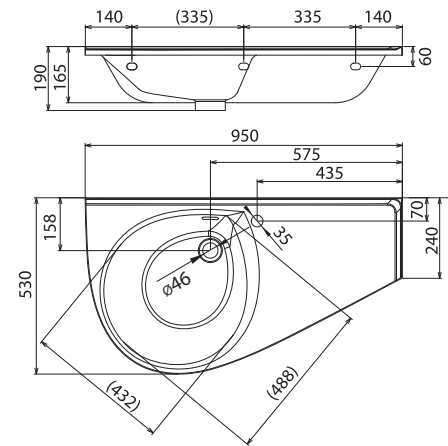

Furniture → 409

Bathtubs → 316

Avocado

Order No.	Type	Dimensions (mm)	Size of packaging (cm)	Gross weight (kg)
XJ1L1100000	Washbasin Avocado L with holes	850x450x124	87x14x48	13.6
XJ1P1100000	Washbasin Avocado R with holes	850x450x124	87x14x48	13.3
X01437	Washbasin waste plug Click-Clack low, chrome	Ø 62x77-92	7x7x11	0.27
X01373	Washbasin waste plug Click-Clack, chrome	Ø 62x104-119	7,5x7,5x14,5	0.35
X01436	Washbasin waste trap U tubular, chrome	Ø 45x160-190x360	4x12x34	0.35
X01371	Washbasin waste trap, chrome	Ø 50x140-240x360	15x7x36	0.77