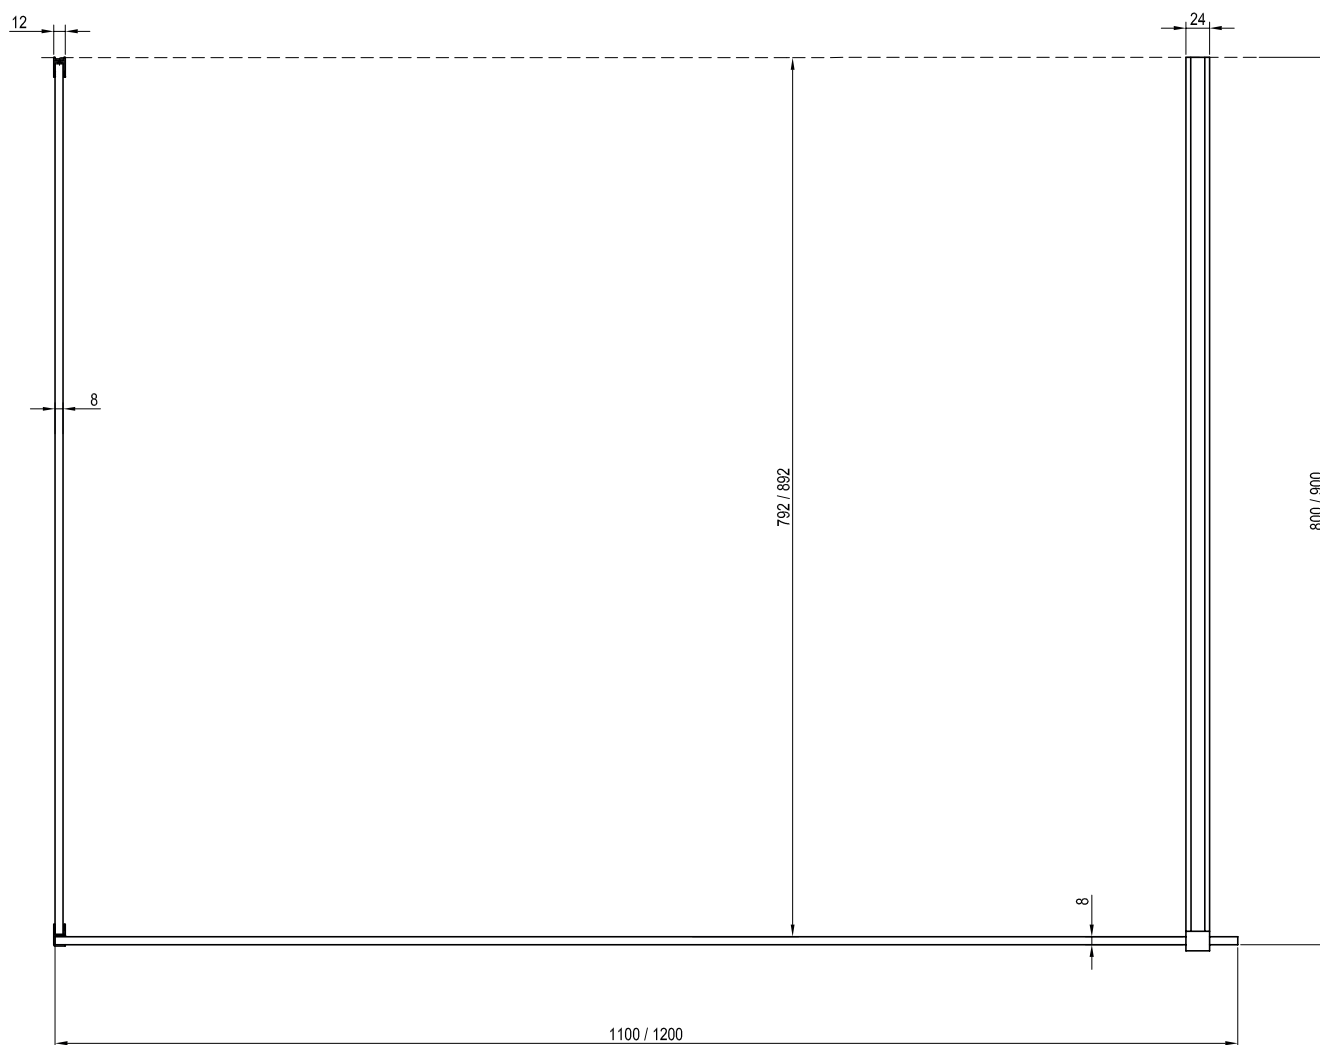

Walk-In Corner

Structural preparation

Type	Mounting onto a tray * Recommended shower tray size (mm)	Floor mounting ** Recommended size of inclined area (mm)
Walk In Corner - 110/80		1092 x 792
Walk In Corner - 120/80		1192 x 792
Walk In Corner - 120/90		1192 x 892

* The values listed in the table assume the tray is mounted in accordance with the RAVAK assembly manual

** The values in the table apply to the inside edge of the glass.