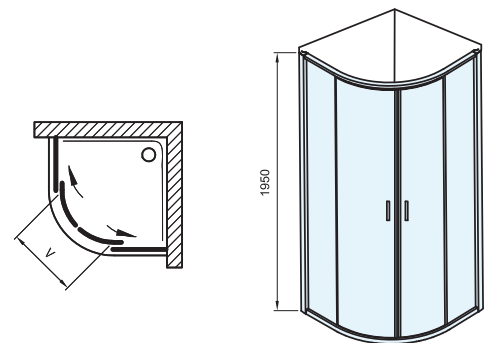

5

5-YEAR WARRANTY

6 mm

GLASS THICKNESS

TILTING GLASS

GLASS PROTECTION ANTICALC

Blix Slim BLSCP4

Design

BRIGHT ALU

BLACK

Standard panelling

TRANSPARENT

Height
1950 mm

Order No.	Type	Frame	Panelling	Product dimensions (mm)	„V“ entrance (mm)	Size of packaging (cm)	Gross weight (kg)
X3BM40300Z1	BLSCP4 - 80	black	transparent	786-800x786-800	485	54x22x197	45
X3BM40C00Z1	BLSCP4 - 80	bright alu	transparent	786-800x786-800	485	54x22x197	45
X3BM70300Z1	BLSCP4 - 90	black	transparent	886-900x886x900	485	54x22x197	51
X3BM70C00Z1	BLSCP4 - 90	bright alu	transparent	886-900x886x900	485	54x22x197	51

Products are delivered within 14 days as standard.