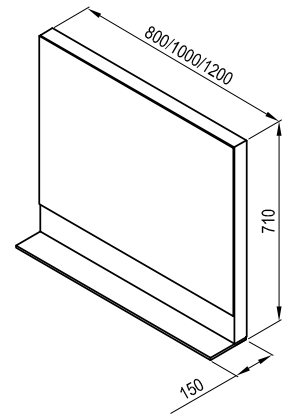

Design

White gloss

Oak veneer

Walnut veneer

Formy

Order No.	Type	Dimensions (mm)	Size of packaging (cm)	Gross weight (kg)
X000001044	Mirror Formy 800, white	800x150x710	86x77x10	30
X000000983	Mirror Formy 1000, white	1000x150x710	106x77x10	37
X000001045	Mirror Formy 1200, white	1200x150x710	126x77x10	44
X000001046	Mirror Formy 800, oak	800x150x710	86x77x10	30
X000001047	Mirror Formy 1000, oak	1000x150x710	106x77x10	37
X000001048	Mirror Formy 1200, oak	1200x150x710	126x77x10	44
X000001049	Mirror Formy 800, walnut	800x150x710	86x77x10	30
X000001050	Mirror Formy 1000, walnut	1000x150x710	106x77x10	37
X000000984	Mirror Formy 1200, walnut	1200x150x710	126x77x10	44