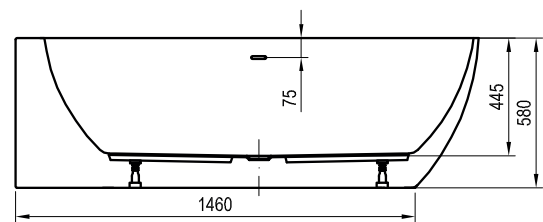

295 l

VOLUME

60 kg

WEIGHT

10

10-YEAR
WARRANTY

Freedom Corner

Bathtub colour

WHITE

Order No.	BATHTUB	Dimensions (mm)	Size of packaging (cm)	Gross weight (kg)
XC00100041	Bathtub FREEDOM Corner L 170x80, freestanding, snowwhite	1700x800x580	178x82x61	60
XC00100043	Bathtub FREEDOM Corner L 170x80, freestanding, snowwhite, black overflow	1700x800x580	178x82x61	60
XC00100040	Bathtub FREEDOM Corner R 170x80, freestanding, snowwhite	1700x800x580	178x82x61	60
XC00100042	Bathtub FREEDOM Corner R 170x80, freestanding, snowwhite, black overflow	1700x800x580	178x82x61	60

Order No.	RECOMMENDED PRODUCTS	Dimensions (mm)	Size of packaging (cm)	Gross weight (kg)
X070170	CR 026.00CR Bathtub edge faucet 4-hole, with set	---	45x28x12	4.25
X070186	PU 026.20BL Bathtub edge faucet 3-hole, with set	---	48,5x31x7,5	2.19
X070059	FM 080.00CR Floor-mounted bathtub faucet, with set	---	95,5x48,5x14	9.51
X070101	CR 080.00CR Floor-mounted bathtub faucet, with set	---	103x42x23	10

Warranty: 10 years – The warranty is contingent on the buyer using original RAVAK supports (legs) intended for the given type of bathtub in accordance with the assembly manual! Products are delivered within 14 days as standard.