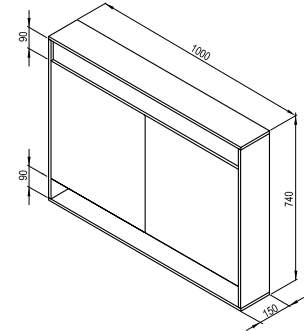

Body design

White gloss

Door design

Walnut veneer

Oak veneer

White gloss

Step

Order No.	Type	Dimensions (mm)	Size of packaging (cm)	Gross weight (kg)
X000001421	MC Step 1000, white	1000x150x740	105x20x79	22.7