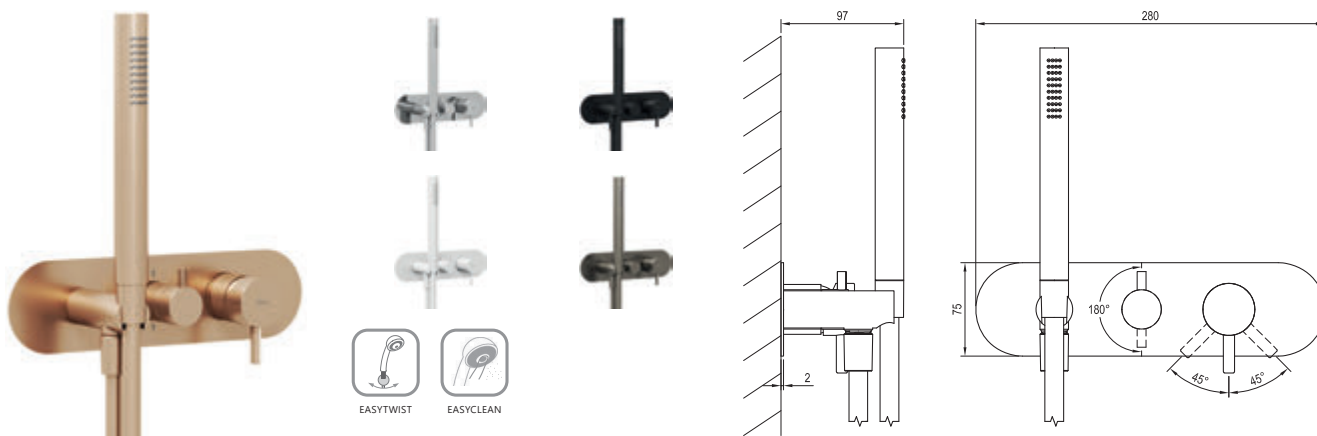

Order No.	Type	Design	Flow rate	Size of packaging (cm)	Gross weight (kg)
X070207	ES 065.00CR.O2.RB07D.+S Concealed faucet, 2-way w/o body, with set	Chrome	10/16	32x22,5x8	1.7
X070250	ES 065.10WV.O2.RB07D.+S Concealed faucet, 2-way w/o body, with set	White Velvet	10/16	32x22,5x8	1.7
X070287	ES 065.20BLM.O2.RB07D.+S Concealed faucet, 2-way w/o body, with set	Black Matt	10/16	32x22,5x8	1.7
X070324	ES 065.20GB.O2.RB07D.+S Concealed faucet, 2-way w/o body, with set	Graphite Brushed	10/16	32x22,5x8	1.7
X070361	ES 065.60RGB.O2.RB07D.+S Concealed faucet, 2-way w/o body, with set	Rose Gold Brushed	10/16	32x22,5x8	1.7
X070233	RB 07D.50 Basic body for concealed faucets, R-box Horizontal	-	-	25,7x11x11,5	1.85