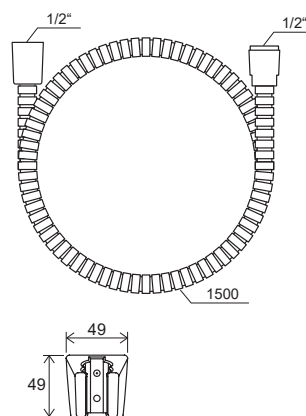

Order No.	Type	Design	Flow rate	Size of packaging (cm)	Gross weight (kg)
X07S006	903.00CR Bathtub set - hand shower, hose, holder small	chrome	13/14/14	29x19x11,5	0.88