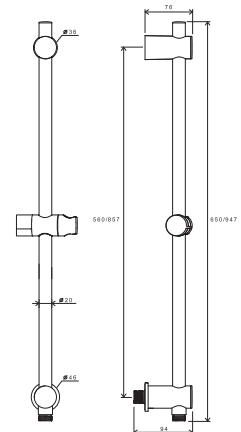

RAVAK
CLEANER
CHROME

2-YEAR
WARRANTY

Showers and accessories

Order No.	Type	Design	Size of packaging (cm)	Gross weight (kg)
X07P342	975.00CR Shower bar with sliding shower holder and water outlet, 60 cm	chrome	61x13x5,5	0.97
X07P366	975.01CR Shower bar with sliding shower holder and water outlet, 90 cm	chrome	90,5x13x5,5	1.17