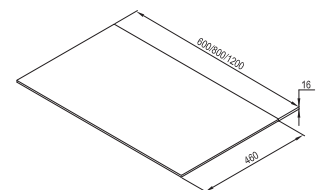

Order No.	Type	Dimensions (mm)	Size of packaging (cm)	Gross weight (kg)
X000001379	Countertop Comfort 600, white	600x465x16	64,5x5,3x51	4.7
X000001380	Countertop Comfort 800, white	800x465x16	84,5x5,3x51	6.4
X000001381	Countertop Comfort 1200, white	1200x465x16	124,5x5,3x51	9.2
X000001375	Countertop console Balance/Comfort 120	200x360x110	37,5x5x13,5	3
X000001384	Towel holder Comfort, white	5x100x455	47x8,5x15	2

Products are delivered within 14 days as standard.