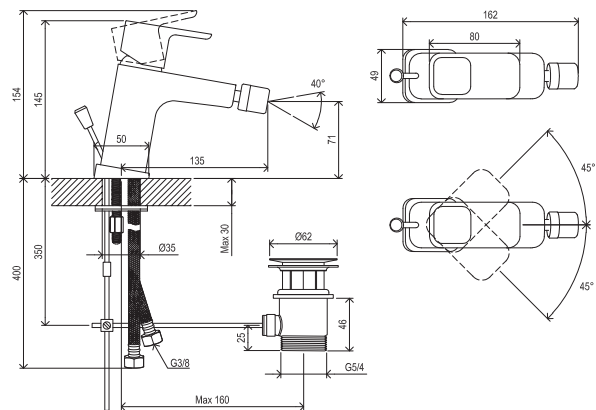

Order No.	Type	Design	Flow rate	Size of packaging (cm)	Gross weight (kg)
X070067	TD 055.00CR Bidet faucet 145 mm, with pop-up waste	chrome	14	28x18x7,5	1.88