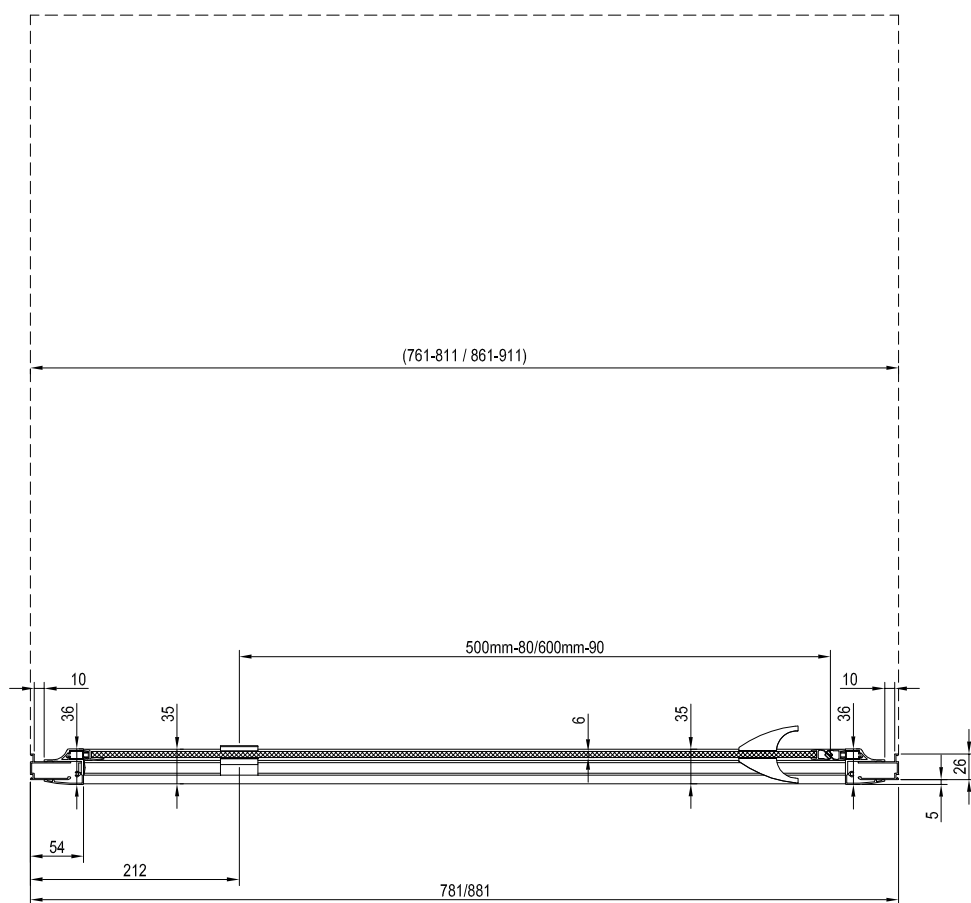

PDOP1 Structural preparation