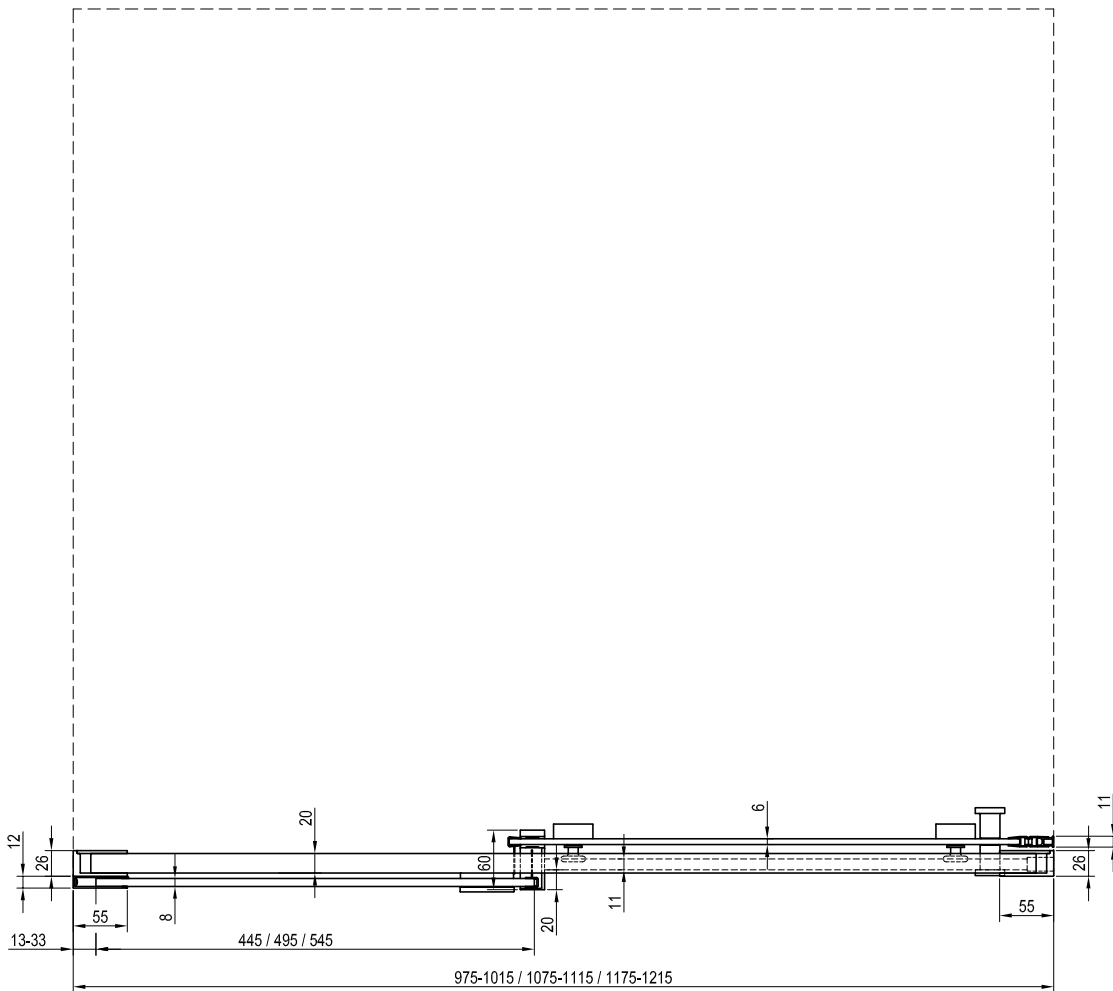

MSD2 Structural preparation