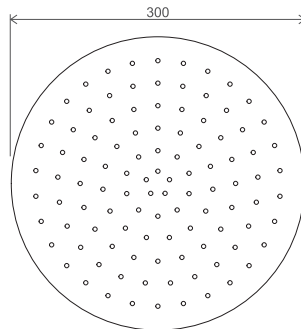

EASYSKIN

Order No.	Type	Design	Flow rate	Size of packaging (cm)	Gross weight (kg)
X07P336	984.00CR Head shower Chrome round, 300 mm	chrome	11	36x35x7	1.59
X07P667	984.02CR Head shower Chrome round, 400 mm	chrome	10	42,5x40,6x7,3	2.34