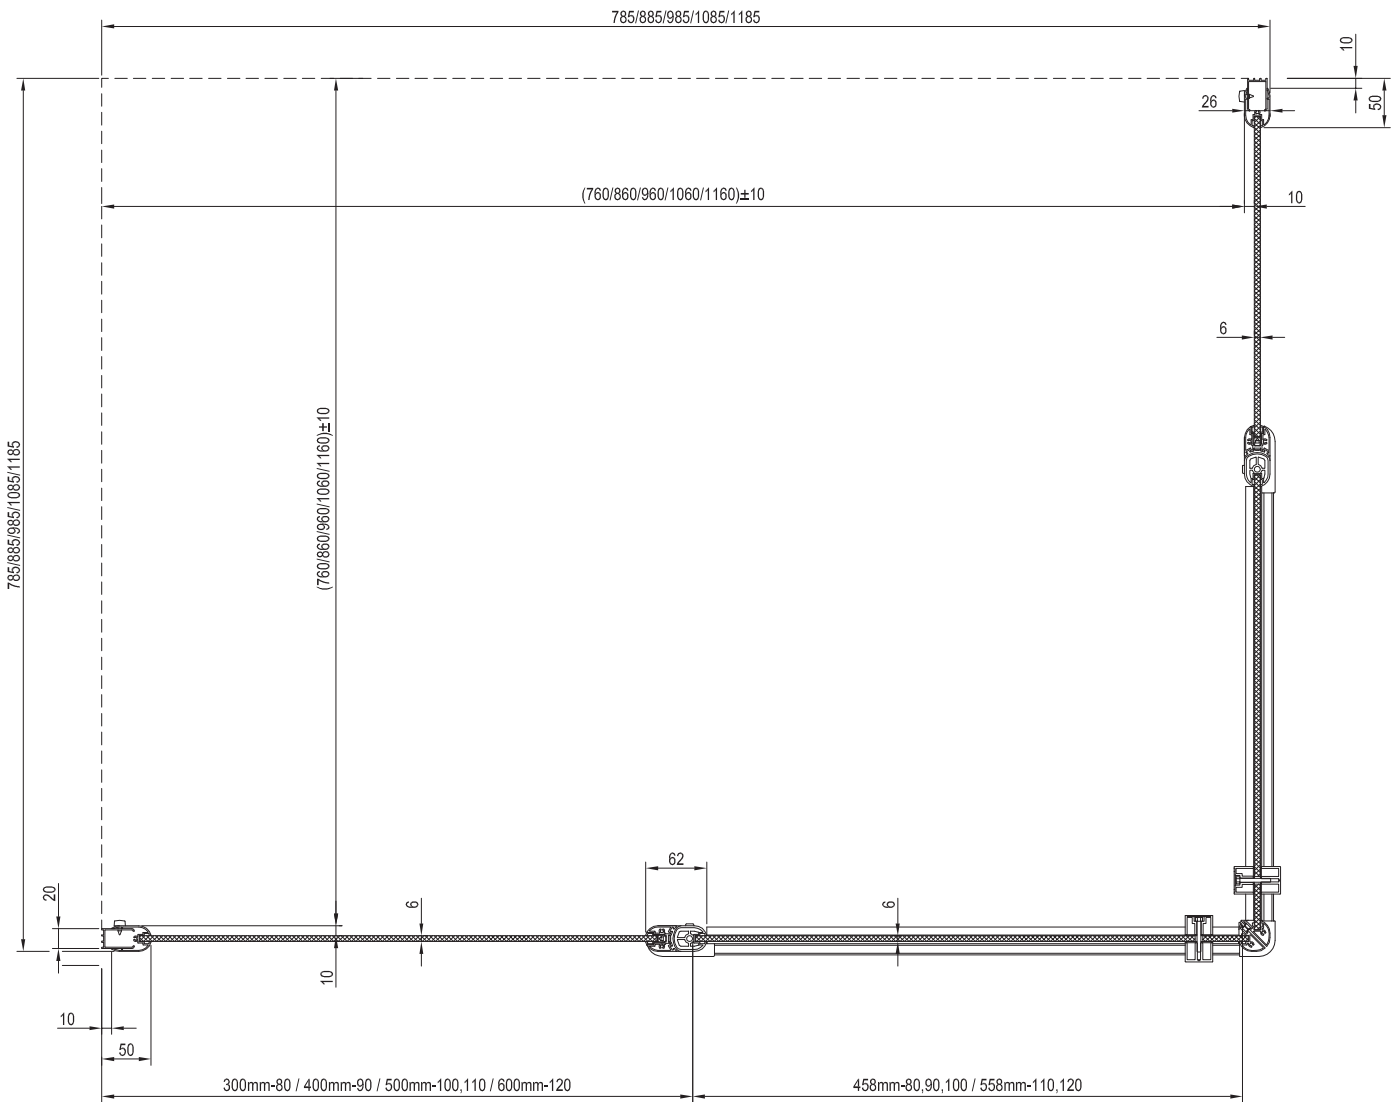

CRV2 + CRV2 Structural preparation

Type	Mounting onto a tray * Recommended shower tray size (mm)	Floor mounting ** Recommended size of inclined area (mm)
CRV2 - 80 + CRV2 - 80	800 x 800	760 x 760
CRV2 - 90 + CRV2 - 90	900 x 900	860 x 860
CRV2 - 100 + CRV2 - 100	1000 x 1000	960 x 960
CRV2 - 100 + CRV2 - 80	1000 x 800	960 x 760
CRV2 - 110 + CRV2 - 80	1100 x 800	1060 x 760
CRV2 - 120 + CRV2 - 80	1200 x 800	1160 x 760
CRV2 - 120 + CRV2 - 90	1200 x 900	1160 x 860

* The values listed in the table assume the tray is mounted in accordance with the RAVAK assembly manual

** The values in the table apply to the inside edge of the glass.