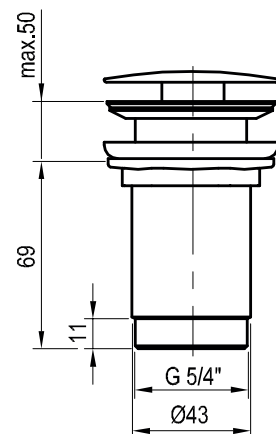

Order No.	Type	Size of packaging (cm)	Gross weight (kg)
X01695	Washbasin waste plug fixed ceramic, white	7,5x7,5x14,5	0,27