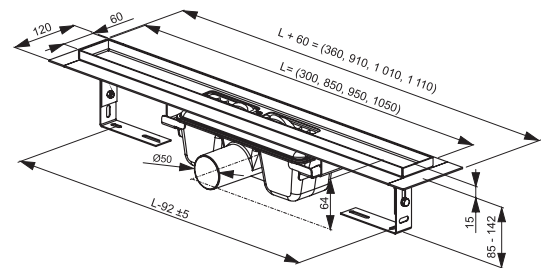

Order No.	Type	Size of packaging (cm)	Gross weight (kg)
X01623	OZ RAVAK 10° 750, stainless	82x13,5x17	4.04
X01576	OZ RAVAK 10° 850, stainless	92x17x13	3.9