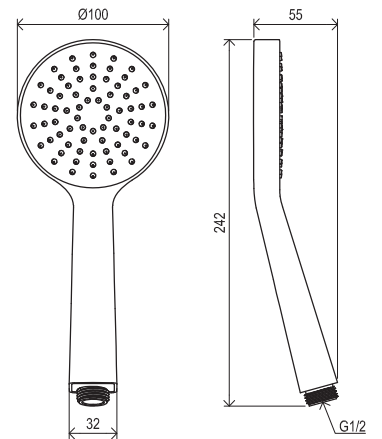

Order No.	Type	Design	Flow rate	Size of packaging (cm)	Gross weight (kg)
X07P343	960.00CR Hand shower Flat S, 1 function, 100 mm	chrome	30	26x11x5	0.23