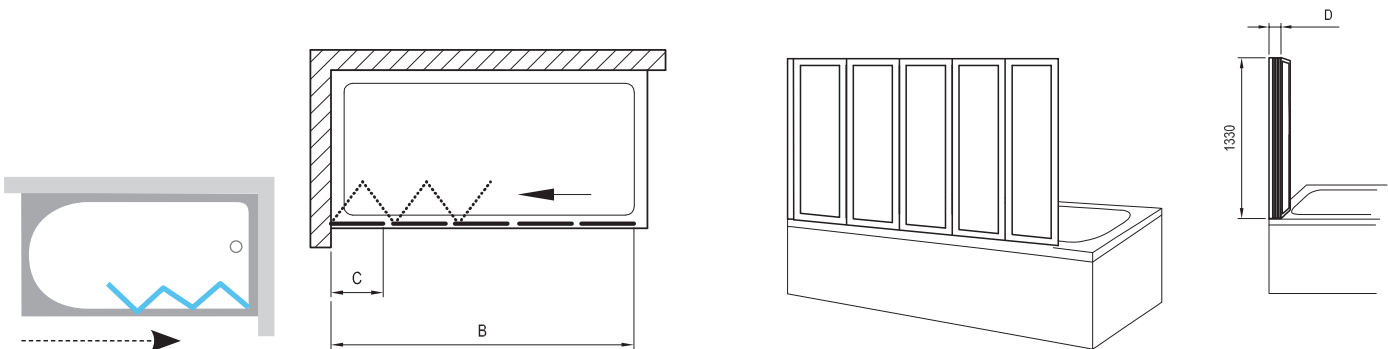

L/R OPTION
180°

VS5

Design

WHITE

Standard panelling

RAIN

Atypical panelling

PEARL

Height
1330 mm

Order No.	Type	Frame	Panelling	Dimensions (mm)			Size of packaging (cm)	Gross weight (kg)
				„B”	„C”	„D”		
794E010041	VS5	white	rain	1135	260	105	28x9x136	8.93

Products are delivered within 14 days as standard.

Assemble a product exactly as you need – online, with a visual preview in a bathroom at <https://atypical.ravak.com>
Delivery time of atypical products is 6-8 weeks.