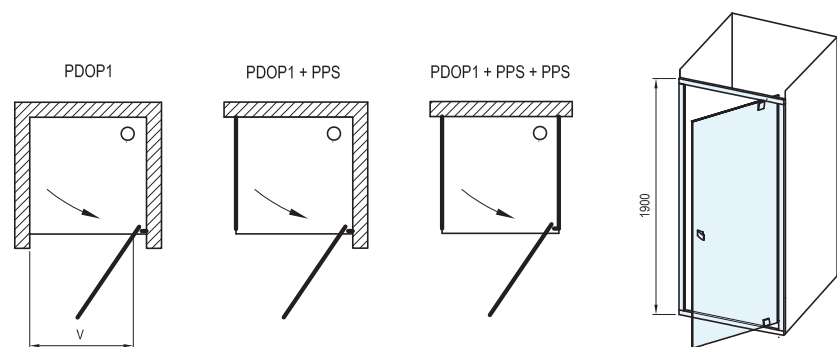

Assemble a product exactly as you need – online, with a visual preview in a bathroom at <https://atypical.ravak.com>
Delivery time of atypical products is 6-8 weeks.