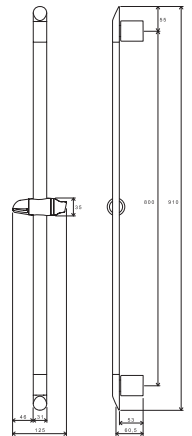

Order No.	Type	Design	Size of packaging (cm)	Gross weight (kg)
X07P014	973.00CR Shower bar with sliding shower holder 91 cm	chrome	91,5x10x5,5	0.71