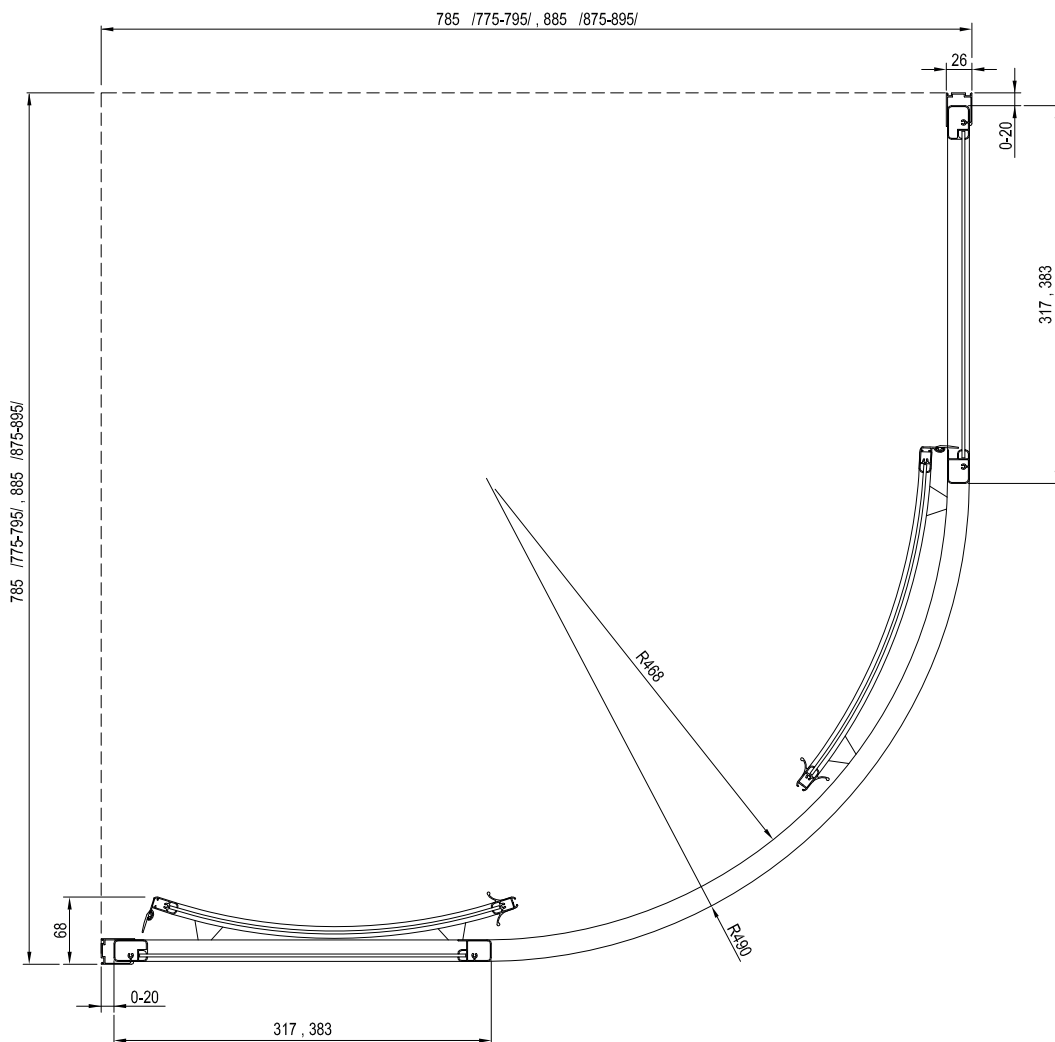

SKCP4 Structural preparation

Type	Mounting onto a tray * Recommended shower tray size (mm)	Floor mounting ** Recommended size of inclined area (mm)
SKCP4 - 80	800 x 800, R 500	In accordance with technical drawings
SKCP4 - 90	900 x 900, R 500	In accordance with technical drawings

* The values listed in the table assume the tray is mounted in accordance with the RAVAK assembly manual

** The values in the table apply to the inside edge of the glass.