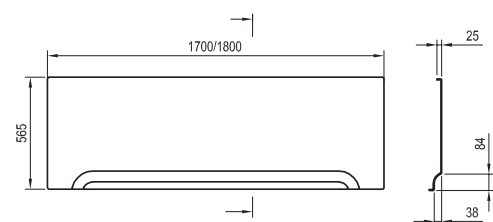

Campanula II

Bathtub colour

WHITE

Panel colour

WHITE

Order No.	BATHTUB	Dimensions (mm)	Size of packaging (cm)	Gross weight (kg)
CA21000000	Bathtub CAMPANULA II 170x75	1700x750x440	171x76x50	22.6
CB21000000	Bathtub CAMPANULA II 180x80	1800x800x440	181x76x50	24.5

Order No.	PANELS AND SUPPORTS	Dimensions (mm)	Size of packaging (cm)	Gross weight (kg)
CY00030000	Support for bathtub 75 U	66x11x5	66x11x5	3.28
CY00040000	Support for bathtub 80 U	71x11x5	71x11x5	3.37
CZ001V0A00	Frontal panel U 170	171x3x59	171x3x59	4.73
CZ001Y0A00	Frontal panel U 180	180x3x59	180x3x59	5.16
CZ00130A00	Side panel U 75	75x3x59	75x3x59	2
CZ00140A00	Side panel U 80	80x3x59	80x3x59	2.1
B23600000N	Frontal panelkit U	51x11x5	51x11x5	1.24

Order No.	RECOMMENDED PRODUCTS	Dimensions (mm)	Size of packaging (cm)	Gross weight (kg)
X01377	Bathtub waste set 570 C-C R/R, chrome	---	14x8x38	0.72
X01305	Bathtub waste set 570 B R/R, chrome	---	14x8x38	0.83
79840C00Z1	PVS1 - 80	800	77x4x152	19.42
7U840A00Z1	BVS1	800	69x4x152	26.09
D01000A070	B SET	---	9x12x28	1.55

170 / 180cm
75 / 80cm

Warranty: 10 years – The warranty is contingent on the buyer using original RAVAK supports (legs) intended for the given type of bathtub in accordance with the assembly manual! Products are delivered within 14 days as standard.