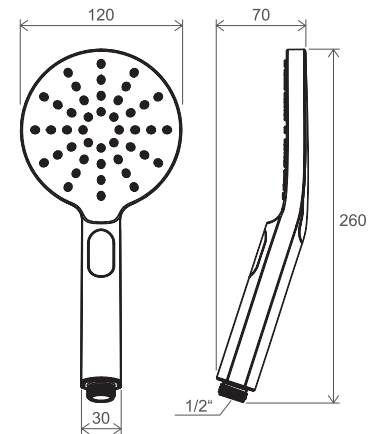

Order No.	Type	Design	Flow rate	Size of packaging (cm)	Gross weight (kg)
X07P233	956.00CR Hand shower Flat Mist, 3 functions, 120 mm	chrome	10/5/11	13x6x28	0.31

Flow rate values: 961 Jet/Rain/Rain+Jet
Flow rate values: 956 Rain/Mist/Rain+Mist
Flow rate is given in l/min at a pressure of 0.3 MPa. Products are delivered within 14 days as standard.