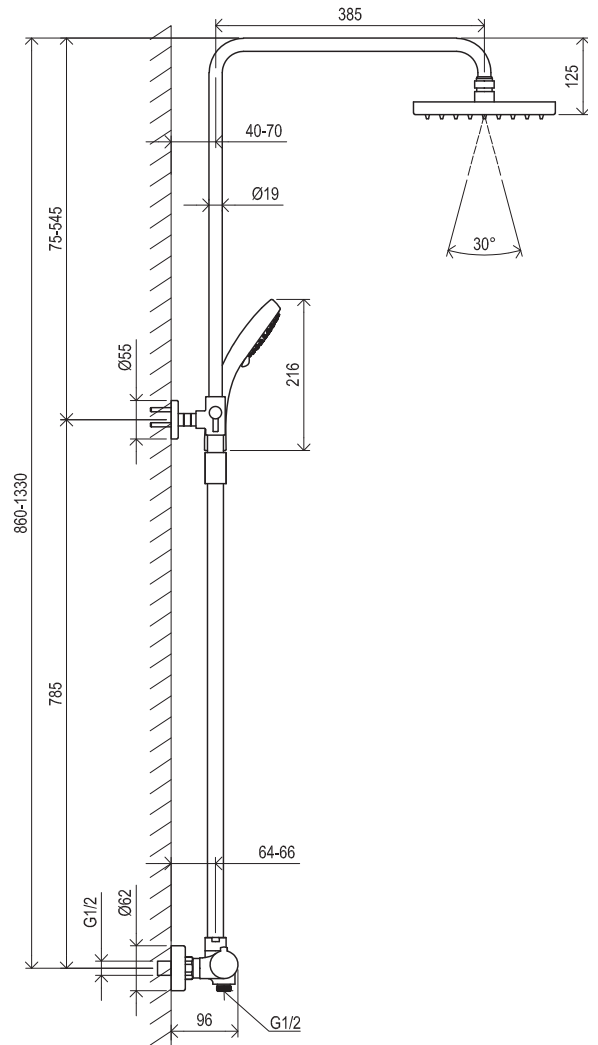

EASYSKIN

Order No.	Type	Design	Flow rate	Size of packaging (cm)	Gross weight (kg)
X070046	TE 082.00CR Thermostatic bathtub faucet, w/o set	chrome	21/26	28,5x18x7,5	2.42

Order No.	Type	Design	Flow rate	Size of packaging (cm)	Gross weight (kg)
X070058	TE 091.00CR Shower column thermo, adjustable, with set	chrome	19/12	89x46x15	5.27