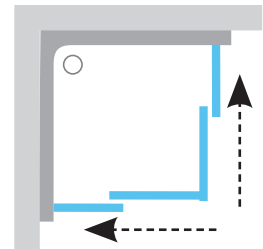

BLSRV2

Corner sliding four-piece shower enclosure