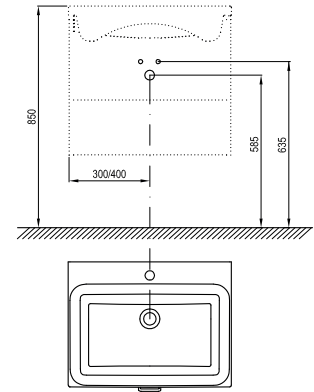

5

5-YEAR
WARRANTY

ANTI-
MOISTURE
FINISH

Design

White gloss

Comfort

Order No.	Type	Dimensions (mm)	Size of packaging (cm)	Gross weight (kg)
X000001377	SD Comfort 600, white/white	600x460x500	64,1x56,1x50,5	27
X000001378	SD Comfort 800, white/white	800x460x500	84,1x56,1x50,5	31
X000001385	Handle Comfort, chrome	82x30x69	10x2,5x9	0.19
XJX01260001	Washbasin Comfort 600 ceramic, white	600x460x160	64x50x16	14.68
XJX01280001	Washbasin Comfort 800 ceramic, white	800x460x160	84x50x16	16.7
X01723	Washbasin waste trap with fixed waste	Ø 70x155-243x245	25,2x18x10	0.56