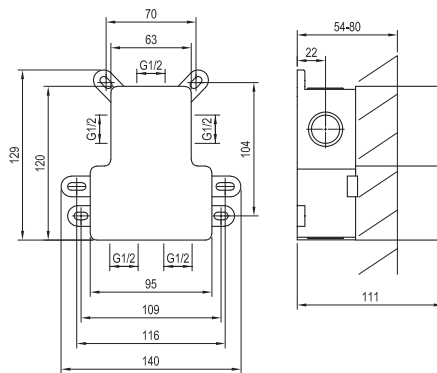

Order No.	Type	Design	Flow rate	Size of packaging (cm)	Gross weight (kg)
X070234	RB 07E.50 Basic body for concealed faucets, R-box Vertical O2	-		14,2x14x11,7	1.4
X070208	ES 065.00CR.O2.RB07E Concealed faucet, 2-way w/o body	Chrome	12/12	26x15x7,5	0.8
X070251	ES 065.10WV.O2.RB07E Concealed faucet, 2-way w/o body	White Velvet	12/12	26x15x7,5	0.8
X070288	ES 065.20BLM.O2.RB07E Concealed faucet, 2-way w/o body	Black Matt	12/12	26x15x7,5	0.8
X070325	ES 065.20GB.O2.RB07E Concealed faucet, 2-way w/o body	Graphite Brushed	12/12	26x15x7,5	0.8
X070362	ES 065.60RGB.O2.RB07E Concealed faucet, 2-way w/o body	Rose Gold Brushed	12/12	26x15x7,5	0.8
X070221	EL 065.00CR.O2.RB07E Concealed faucet, 2-way w/o body	Chrome	12/12	26x15x8	0.86
X070264	EL 065.10WV.O2.RB07E Concealed faucet, 2-way w/o body	White Velvet	12/12	26x15x8	0.86
X070301	EL 065.20BLM.O2.RB07E Concealed faucet, 2-way w/o body	Black Matt	12/12	26x15x8	0.86
X070338	EL 065.20GB.O2.RB07E Concealed faucet, 2-way w/o body	Graphite Brushed	12/12	26x15x8	0.86
X070375	EL 065.60RGB.O2.RB07E Concealed faucet, 2-way w/o body	Rose Gold Brushed	12/12	26x15x8	0.86