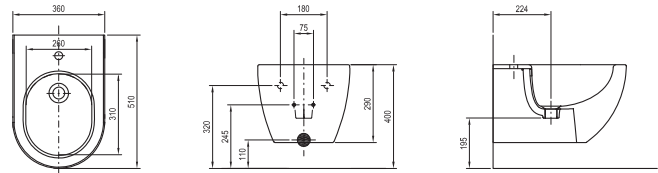

Uni Chrome bidet

Order No.	Type	Dimensions (mm)	Size of packaging (cm)	Gross weight (kg)
X01517	Bidet Uni Chrome, white	360x510x290	40x40x53	21
X070055	CR 055.00CR Bidet faucet 140 mm, with pop-up waste	---	32x21x7,5	1.84