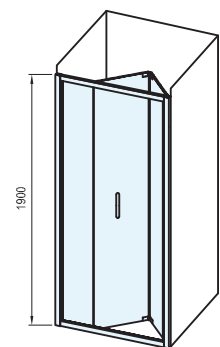

5-YEAR WARRANTY

GLASS THICKNESS

GLASS PROTECTION ANTICALC

SILENT OPERATION

Blix BLDZ2

Design

BRIGHT ALU

Standard panelling

TRANSPARENT

Height
1900 mm

Order No.	Type	Frame	Panelling	Product dimensions (mm)	Product dimensions in mm - installation with BLPSZ	„V“ entrance (mm)	Size of packaging (cm)	Gross weight (kg)
X01H10C00Z1	BLDZ2 - 70	bright alu	transparent	670-710	670-690	453	73x7x198	25.5
X01H40C00Z1	BLDZ2 - 80	bright alu	transparent	770-810	770-790	553	83x7x198	29.5
X01H70C00Z1	BLDZ2 - 90	bright alu	transparent	870-910	870-890	654	93x7x198	33.5

Products are delivered within 14 days as standard.