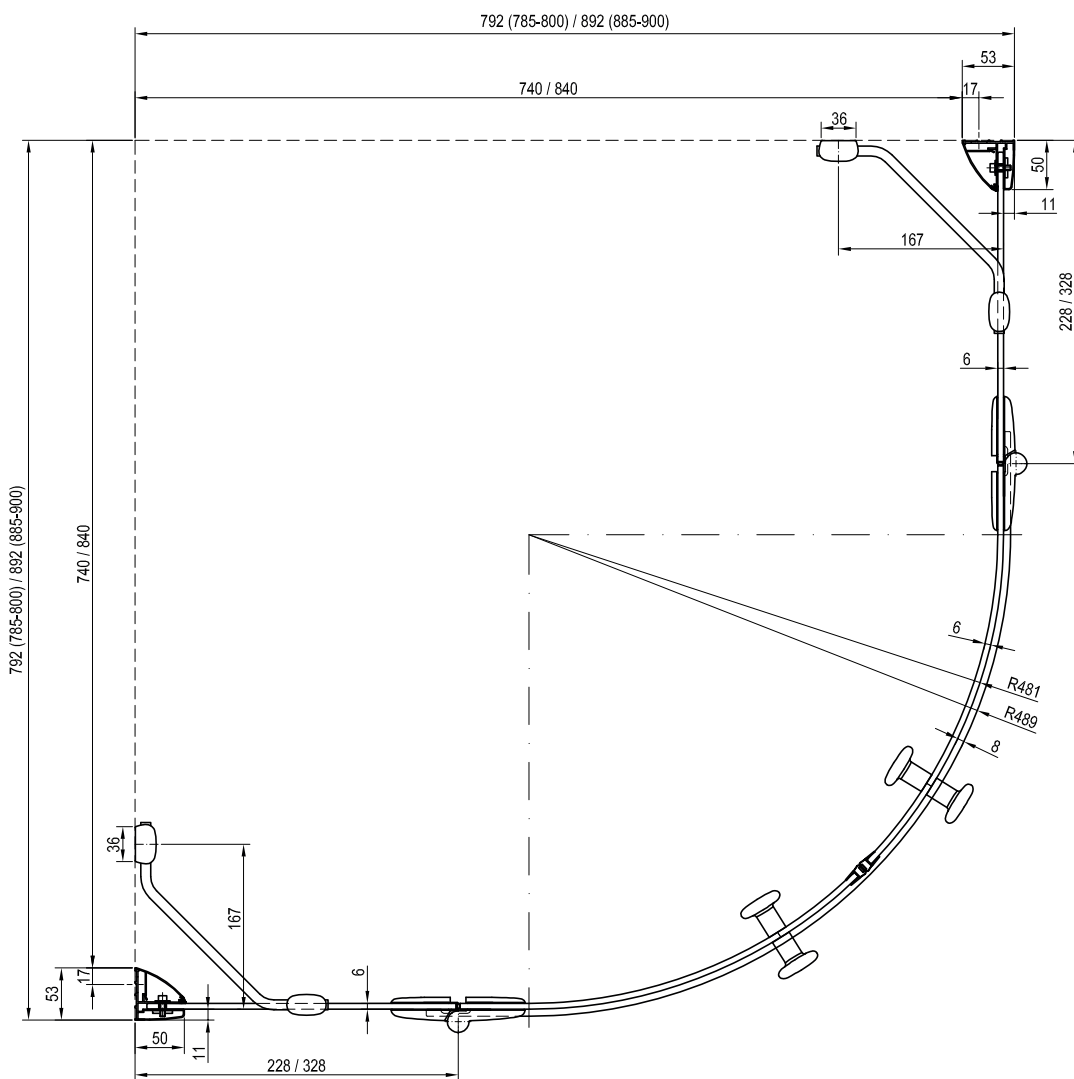

SMSKK4 Structural preparation

Type	Mounting onto a tray * Recommended shower tray size (mm)	Floor mounting ** Recommended size of inclined area (mm)
SMSKK4 - 80	800 x 800, R 500	In accordance with technical drawings
SMSKK4 - 90	900 x 900, R 500	In accordance with technical drawings

* The values listed in the table assume the tray is mounted in accordance with the RAVAK assembly manual

** The values in the table apply to the inside edge of the glass.