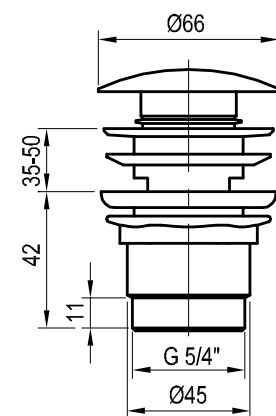

Order No.	Type	Size of packaging (cm)	Gross weight (kg)
X01437	Washbasin waste plug Click-Clack low, chrome	7x7x11	0,27