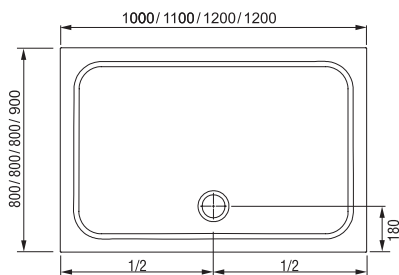

Galaxy Pro Chrome

Gigant Pro Chrome

Order No.	Type	Size of packaging (cm)	Gross weight (kg)
XA04A401010	Shower tray GIGANT PRO CHROME 100x80	84x6x105	34.6
XA04A701010	Shower tray GIGANT PRO CHROME 100x90	94x6x105	39.7
XA04D401010	Shower tray GIGANT PRO CHROME 110x80	84x6x115	39.7
XA04G401010	Shower tray GIGANT PRO CHROME 120x80	84x6x125	43
XA04G701010	Shower tray GIGANT PRO CHROME 120x90	94x6x125	47.5
XA83AL01010	Panel GIGANT PRO 100x80 SET L	4x64x11	1.22
XA83AP01010	Panel GIGANT PRO 100x80 SET R	4x64x11	1.22
XA83DL01010	Panel GIGANT PRO 110x80 SET L	4x72x11	1.3
XA83DP01010	Panel GIGANT PRO 110x80 SET R	4x72x11	1.3
XA83GL01010	Panel GIGANT PRO 120x80 SET L	4x76x11	1.36
XA83GP01010	Panel GIGANT PRO 120x80 SET R	4x76x11	1.36
XA83GL71010	Panel GIGANT PRO 120x90 SET L	4x75x11	1.43
XA83GP71010	Panel GIGANT PRO 120x90 SET R	4x75x11	1.43
XB2J000000N	Base GALAXY PRO	15x8x8	0.64
A000000004	Universal mounting kit for shower trays	8x5x125	0.66

Material: cast mixture of dolomite and resin
Production process: casting