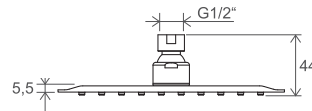

Order No.	Type	Design	Flow rate	Size of packaging (cm)	Gross weight (kg)
X07P016	982.00CR Head shower Chrome square, 300 mm	chrome	11	36x35x7	2
X07P334	982.01CR Head shower Chrome square, 200 mm	chrome	11	26x25x7	0.94
X07P666	982.02CR Head shower Chrome square, 400 mm	chrome	10	42,5x40,6x7,3	2.9