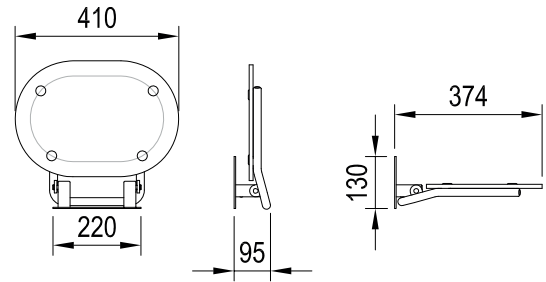

10

10-YEAR WARRANTY

kg **150**

LOAD CAPACITY

CAN BE FOLDED UP AGAINST THE WALL

CONCEPTS

Chrome

Order No.	Type	Design	Size of packaging (cm)	Gross weight (kg)
B8F000029	Shower seat CHROME CLEAR/stainless	translucent white with white oval	10x37x44	4.12