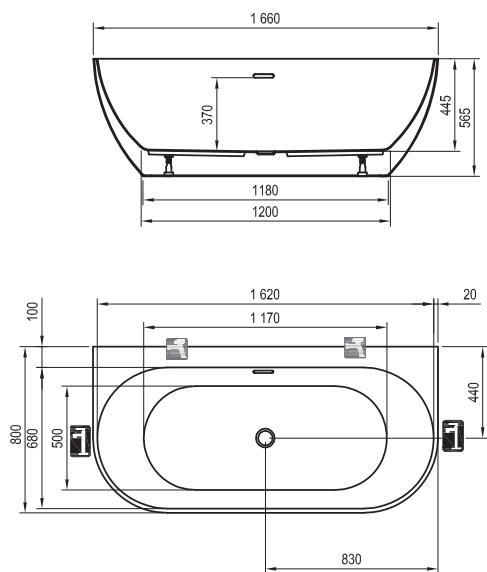

Freedom W

Bathtub colour

Order No.	BATHTUB	Dimensions (mm)	Size of packaging (cm)	Gross weight (kg)
XC00100024	Bathtub FREEDOM W 166x80, freestanding, snowwhite	1660x800x565	178x82x61	45
XC00100033	Bathtub FREEDOM W 166x80, freestanding, snowwhite, black overflow	1660x800x565	178x82x61	45
XC00100027	Bathtub FREEDOM W 166x80, freestanding, snowwhite/black, black overflow	1660x800x565	178x82x61	45

Order No.	RECOMMENDED PRODUCTS	Dimensions (mm)	Size of packaging (cm)	Gross weight (kg)
X070120	FL 026.00CR Bathtub edge faucet 4-hole, with set	---	48,5x31x7,5	4.77
X070073	CR 025.00CR Bathtub edge faucet 4-hole, waterfall, with set	---	45x28x12	4.52
X070059	FM 080.00CR Floor-mounted bathtub faucet, with set	---	95,5x48,5x14	9.51
X070101	CR 080.00CR Floor-mounted bathtub faucet, with set	---	103x42x23	10

Warranty: 10 years – The warranty is contingent on the buyer using original RAVAK supports (legs) intended for the given type of bathtub in accordance with the assembly manual! Products are delivered within 14 days as standard. Bathtub Freedom W black is available to order.