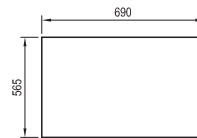

1651
1801
1951

VOLUME

22 kg
24 kg
24 kg

WEIGHT

10

10-YEAR
WARRANTY

Vanda II

Bathtub colour

WHITE

Panel colour

WHITE

Order No.	BATHTUB	Dimensions (mm)	Size of packaging (cm)	Gross weight (kg)
CO11000000	Bathtub VANDA II 150x70	1500x700x440	152x72x50	19.52
CP11000000	Bathtub VANDA II 160x70	1600x700x440	162x72x50	23.4
CP21000000	Bathtub VANDA II 170x70	1700x700x440	172x72x50	24.19

Order No.	PANELS AND SUPPORTS	Dimensions (mm)	Size of packaging (cm)	Gross weight (kg)
CY00000000	Support for bathtub 70 U	61x11x5	61x11x5	2.79
CZ001P0A00	Frontal panel U 150	151x3x59	151x3x59	4.23
CZ001S0A00	Frontal panel U 160	161x3x59	161x3x59	4.52
CZ001V0A00	Frontal panel U 170	171x3x59	171x3x59	4.73
CZ00110A00	Side panel U 70	70x3x59	70x3x59	1.89
B23600000N	Frontal panelkit U	51x11x5	51x11x5	1.24

Order No.	RECOMMENDED PRODUCTS	Dimensions (mm)	Size of packaging (cm)	Gross weight (kg)
X01377	Bathtub waste set 570 C-C R/R, chrome	---	14x8x38	0.72
X01305	Bathtub waste set 570 B R/R, chrome	---	14x8x38	0.83
796M010041	VS2 - 105	---	57x5x142	8.2
795P010041	VS3 - 100	---	37x5x142	8.32

150 / 160 / 170 cm
70 cm

Warranty: 10 years – The warranty is contingent on the buyer using original RAVAK supports (legs) intended for the given type of bathtub in accordance with the assembly manual! Products are delivered within 14 days as standard.