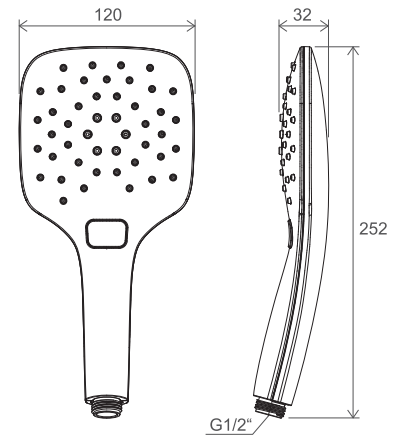

EASYCLEAN

AIR

Order No.	Type	Design	Flow rate	Size of packaging (cm)	Gross weight (kg)
X07P114	954.00CR Hand shower Oval mini, 1 function	chrome	8	24x5x5	0.14

EASYCLEAN

Order No.	Type	Design	Flow rate	Size of packaging (cm)	Gross weight (kg)
X07P348	958.00CR Hand shower Air, 3 functions, 120 mm	chrome	6/10/13	12,5x6x26	0.33
X07P349	958.10CR/WH Hand shower Air, 3 functions, 120 mm	chrome/white	6/10/13	12,5x6x26	0.32
X07P569	958.20BL Hand shower Air, 3 functions, 120 mm	black	6/10/13	12,5x6x26	0.33