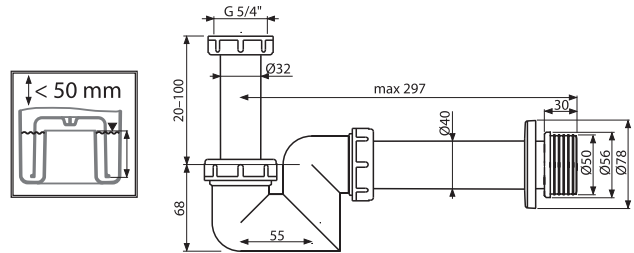

Order No.	Type	Dimensions (mm)	Size of packaging (cm)	Gross weight (kg)
X01560	Bidet siphon DN 40, white	50x88-168x297	22x17x8	0.22

Order No.	Type	Dimensions (mm)	Size of packaging (cm)	Gross weight (kg)
X01704	Bidet installation module II/1120	510x1170x115-195	52x9x119	12.26