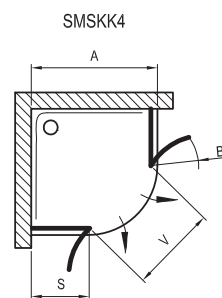

5-YEAR WARRANTY

LIFTING MECHANISM

GLASS PROTECTION ANTICALC

GLASS THICKNESS

SmartLine SMSKK4

Design

BRIGHT ALU

Standard panelling

TRANSPARENT

Height
1900 mm

Order No.	Type	Frame	Panelling	Dimensions (mm)				Size of packaging (cm)	Gross weight (kg)
				„A“	„B“	„S“	„V“		
3S244A00Y1	SMSKK4 - 80	bright alu/ chrome	transparent	785-800	441	228	761	47x20x201	51.3
3S277A00Y1	SMSKK4 - 90	bright alu/ chrome	transparent	885-900	441	328	761	47x20x201	56.8

Products are delivered within 14 days as standard.