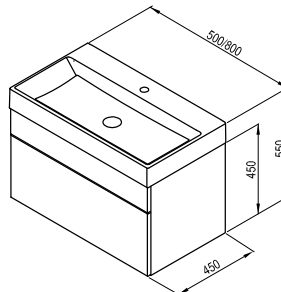

Order No.	Type	Dimensions (mm)	Size of packaging (cm)	Gross weight (kg)
X000001051	SD Natural 500, white	500x450x450	56x51x51	30
X000001052	SD Natural 800, white	800x450x450	86x51x51	37