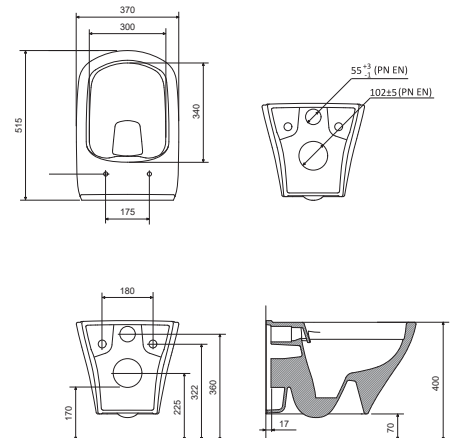

Classic toilet

Order No.	Type	Dimensions (mm)	Size of packaging (cm)	Gross weight (kg)
X01671	WC Classic RimOff, white	370x515x350	38x38x53	22.1