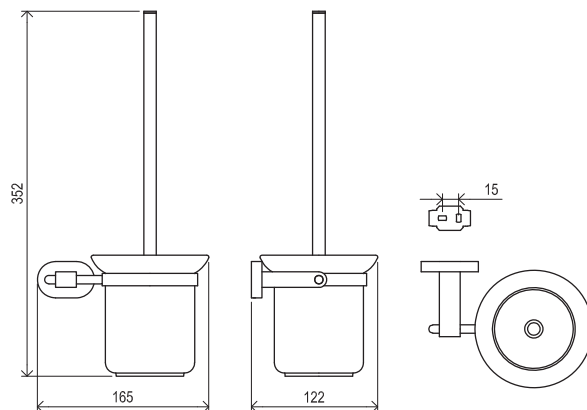

5

WARRANTY ON
BATHROOM
ACCESSORIES

RAVAK
CLEANER
CHROME

CuZn

METAL
DESIGN

CONCEPTS

Chrome

Order No.	Type	Design	Size of packaging (cm)	Gross weight (kg)
X07P191	CR 400.00CR Toilet paper holder	chrome	16x15x9	0.59