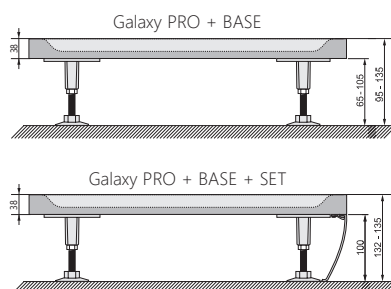

Perseus Pro

Order No.	Type	Size of packaging (cm)	Gross weight (kg)
XA034401010	Shower tray PERSEUS PRO 80	85x6x85	30
XA037701010	Shower tray PERSEUS PRO 90	94x6x94	38,2
XA03AA01010	Shower tray PERSEUS PRO 100	105x6x105	48
XA834001010	Panel PERSEUS PRO 80 SET	4x39x11	1.1
XA837001010	Panel PERSEUS PRO 90 SET	4x44x11	1.22
XA83A001010	Panel PERSEUS PRO 100 SET	4x50x11	1.36
XB2J000000N	Base GALAXY PRO	15x8x8	0.64
A000000004	Universal mounting kit for shower trays	8x5x125	0.66

Material: cast mixture of dolomite and resin
Production process: casting

Products are delivered within 14 days as standard.