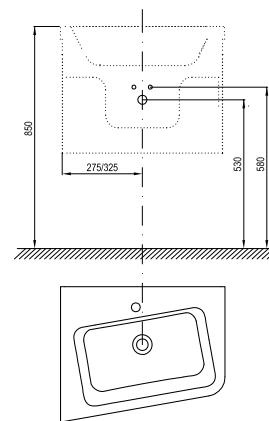

Order No.	Type	Dimensions (mm)	Size of packaging (cm)	Gross weight (kg)
X000000739	SD 10° 550 L, white	550x485x450	59x52x49	19
X000000741	SD 10° 550 L, dark walnut	550x485x450	59x52x49	19
X000000742	SD 10° 550 R, white	550x485x450	59x52x49	19
X000000744	SD 10° 550 R, dark walnut	550x485x450	59x52x49	19
X000000745	SD 10° 650 L, white	650x535x450	69x57x49	22
X000000747	SD 10° 650 L, dark walnut	650x535x450	69x57x49	22
X000000748	SD 10° 650 R, white	650x535x450	69x57x49	22
X000000750	SD 10° 650 R, dark walnut	650x535x450	69x57x49	22

Products are delivered within 14 days as standard.