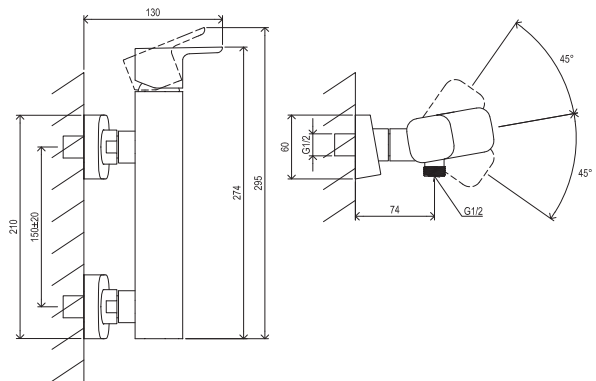

Order No.	Type	Design	Flow rate	Size of packaging (cm)	Gross weight (kg)
X070132	TD F 032.00CR Wall-mounted shower faucet, w/o set	chrome	21	28x22x7,5	2.26
X070153	TD F 032.20BL Wall-mounted shower faucet, w/o set	black	19/21	28x22x7,5	2.26