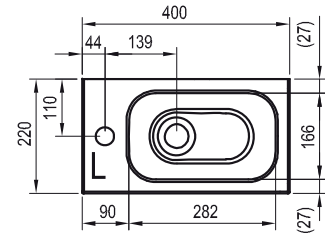

Chrome

Order No.	Type	Dimensions (mm)	Size of packaging (cm)	Gross weight (kg)
XJGL1100000	Small washbasin Chrome 400 L with holes	400x220x120	63x19x19	5.6
XJGP1100000	Small washbasin Chrome 400 R with holes	400x220x120	63x19x19	5.6
X01439	Washbasin waste plug fixed, chrome	Ø 68x104-119	7,5x7,5x14,5	0.31
X01695	Washbasin waste plug fixed ceramic, white	Ø 67x99	7,5x7,5x14,5	0.27
X01762	Washbasin waste plug fixed, black	Ø 68x104-119	7,5x7,5x14,5	0.36
X01612	Washbasin waste trap furniture	Ø 70x170-240x210-510	20x9x40	0.29
X01371	Washbasin waste trap, chrome	Ø 50x140-240x360	15x7x36	0.77
X01747	Washbasin waste trap, black	Ø 50x140-240x360	15x7x36	0.88