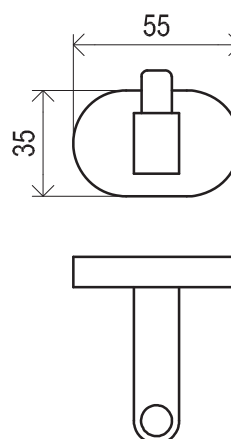

WARRANTY ON BATHROOM ACCESSORIES

RAVAK CLEANER CHROME

METAL DESIGN

CONCEPTS

Chrome

Order No.	Type	Design	Size of packaging (cm)	Gross weight (kg)
X07P320	CR 110.00CR Single hook	chrome	7x5,5x8	0.22