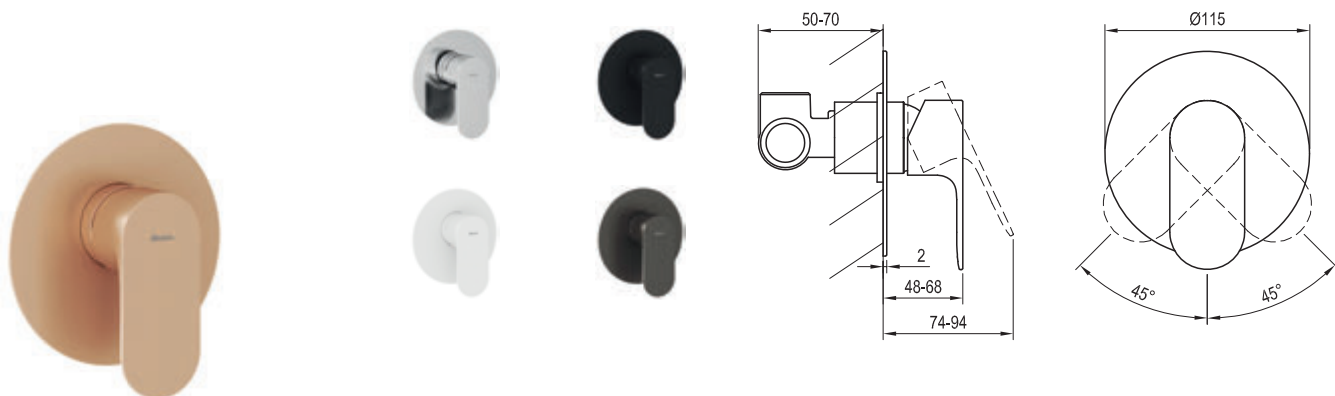

Order No.	Type	Design	Flow rate	Size of packaging (cm)	Gross weight (kg)
X070219	EL 062.00CR.O1 Concealed faucet, 1-way with body	Chrome	25	19,6x14,2x8,2	0.75
X070262	EL 062.10WV.O1 Concealed faucet, 1-way with body	White Velvet	25	19,6x14,2x8,2	0.75
X070299	EL 062.20BLM.O1 Concealed faucet, 1-way with body	Black Matt	25	19,6x14,2x8,2	0.75
X070336	EL 062.20GB.O1 Concealed faucet, 1-way with body	Graphite Brushed	25	19,6x14,2x8,2	0.75
X070373	EL 062.60RGB.O1 Concealed faucet, 1-way with body	Rose Gold Brushed	25	19,6x14,2x8,2	0.75

Flow rate values EL 061.XX.O2: outlet 1/outlet 2
Flow rate is given in l/min at a pressure of 0.3 MPa. Products are delivered within 14 days as standard.