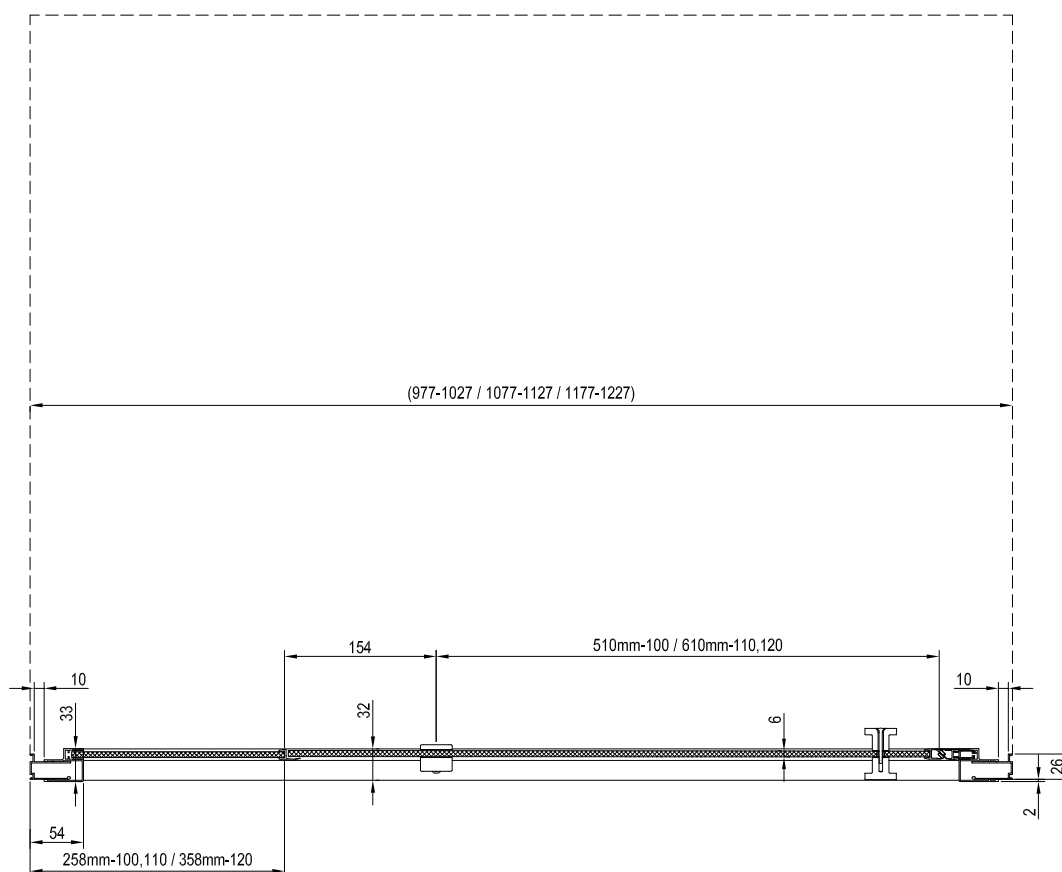

NDOP2 Structural preparation