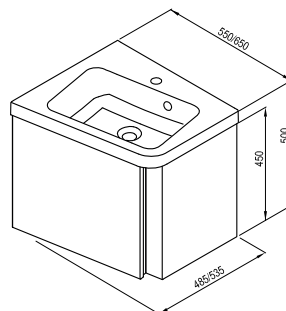

Order No.	Type	Dimensions (mm)	Size of packaging (cm)	Gross weight (kg)
X000000739	SD 10° 550 L, white	550x485x450	59x52x49	19
X000000741	SD 10° 550 L, dark walnut	550x485x450	59x52x49	19
X000000742	SD 10° 550 R, white	550x485x450	59x52x49	19
X000000744	SD 10° 550 R, dark walnut	550x485x450	59x52x49	19
X000000745	SD 10° 650 L, white	650x535x450	69x57x49	22
X000000747	SD 10° 650 L, dark walnut	650x535x450	69x57x49	22
X000000748	SD 10° 650 R, white	650x535x450	69x57x49	22
X000000750	SD 10° 650 R, dark walnut	650x535x450	69x57x49	22

Products are delivered within 14 days as standard.