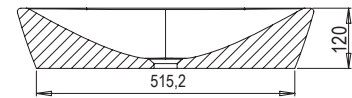

5

5-YEAR
WARRANTY

Ceramic

Order No.	Type	Dimensions (mm)	Size of packaging (cm)	Gross weight (kg)
XJX01160001	Washbasin Ceramic 600 O ceramic, white	600x400x120	61x42x15	12.5
X01439	Washbasin waste plug fixed, chrome	Ø 68x104-119	7,5x7,5x14,5	0.31
X01695	Washbasin waste plug fixed ceramic, white	Ø 67x99	7,5x7,5x14,5	0.27
X01762	Washbasin waste plug fixed, black	Ø 68x104-119	7,5x7,5x14,5	0.36
X01371	Washbasin waste trap, chrome	Ø 50x140-240x360	15x7x36	0.77
X01747	Washbasin waste trap, black	Ø 50x140-240x360	15x7x36	0.88
X01612	Washbasin waste trap furniture	Ø 70x170-240x210-510	20x9x40	0.29