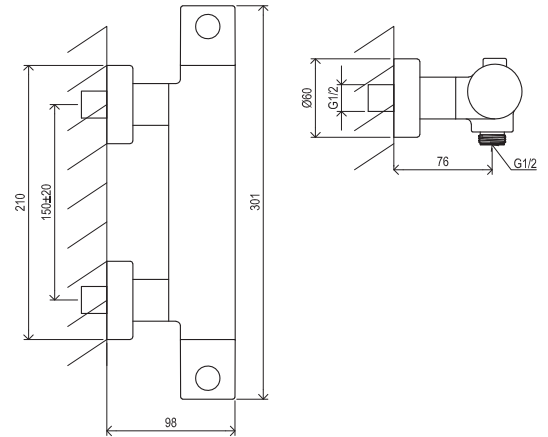

Order No.	Type	Design	Flow rate	Size of packaging (cm)	Gross weight (kg)
X070116	PU 033.00CR Thermostatic shower faucet, w/o set	chrome	22	28x22x7,5	2.27
X070188	PU 033.20BL Thermostatic shower faucet, w/o set	black	22	28x22x7,5	1.93