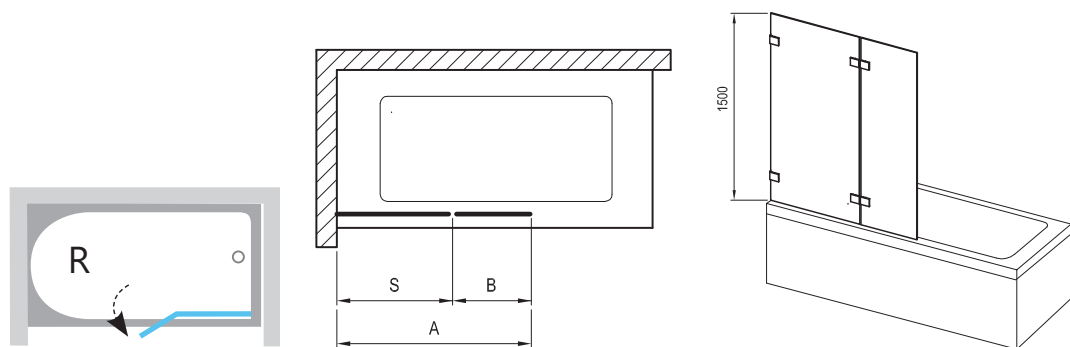

Products are delivered within 14 days as standard.

CVS2 Movable two-piece bath screen

Perfect water-tightness

Practical rotary column

Screen can open both in and out

Elegant and practical

Modern bath screen with a practical outer section that can be moved in or out to facilitate both bathtub access and cleaning.