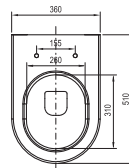

Bidet → 470

Faucets → 518

Hand basin → 379

Extras → 590

Detergents → 601

Uni Chrome toilet

Order No.	Type	Dimensions (mm)	Size of packaging (cm)	Gross weight (kg)
X01535	WC Uni Chrome RimOff, white	360x510x350	40x40x53	26
X01794	WC Uni Chrome RimOff, black	360x510x350	40x40x53	26