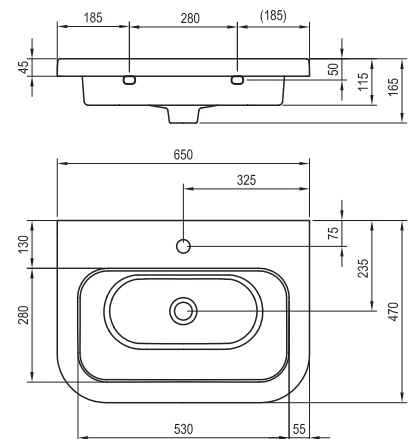

Detergents

→ 601

5

5-YEAR
WARRANTY

CONCEPTS

Chrome

Order No.	Type	Dimensions (mm)	Size of packaging (cm)	Gross weight (kg)
XJG01155000	Washbasin Chrome 550 ceramic, white	550x470x170	57x18x51	14.7
X01437	Washbasin waste plug Click-Clack low, chrome	Ø 62x77-92	7x7x11	0.27
X01373	Washbasin waste plug Click-Clack, chrome	Ø 62x104-119	7,5x7,5x14,5	0.35
X01748	Washbasin waste plug Click-Clack, black	Ø 62x104-119	7,5x7,5x14,5	0.35
X01612	Washbasin waste trap furniture	Ø 70x170-240x210-510	20x9x40	0.29
X01371	Washbasin waste trap, chrome	Ø 50x140-240x360	15x7x36	0.77
X01747	Washbasin waste trap, black	Ø 50x140-240x360	15x7x36	0.88