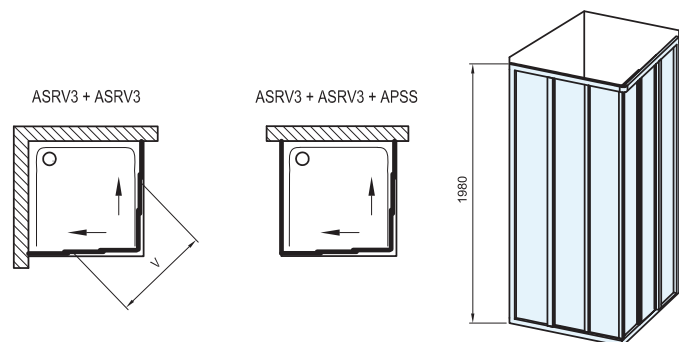

Assemble a product exactly as you need – online, with a visual preview in a bathroom at <https://atypical.ravac.com>
Delivery time of atypical products is 6-8 weeks.