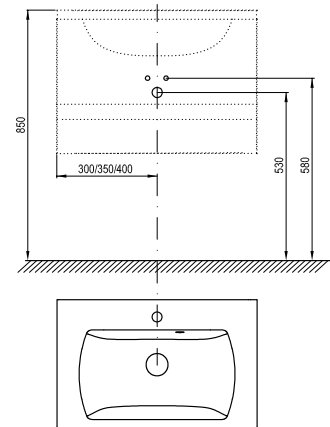

Order No.	Type	Dimensions (mm)	Size of packaging (cm)	Gross weight (kg)
X000001476	SD Classic II 600, white/white	600x450x585	64x53x64	24.5
X000001477	SD Classic II 600, white/gray	600x450x585	64x53x64	22.5
X000001478	SD Classic II 700, white/white	700x450x585	74x53x64	27
X000001479	SD Classic II 700, white/gray	700x450x585	74x53x64	25
X000001480	SD Classic II 800, white/white	800x450x585	84x53x64	29.5
X000001481	SD Classic II 800, white/gray	800x450x585	84x53x64	29.5

Building readiness of the mirror: Electrical supply in a minimum length of 50 cm with connection to an external switch. The power supply must be protected by a current protector with a residual current of 30 mA. Products are delivered within 14 days as standard.