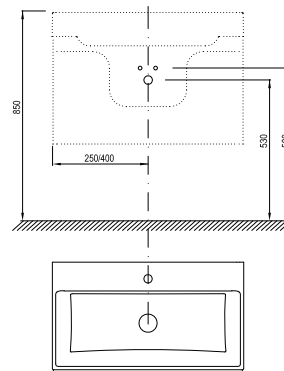

Order No.	Type	Dimensions (mm)	Size of packaging (cm)	Gross weight (kg)
X000001051	SD Natural 500, white	500x450x450	56x51x51	30
X000001052	SD Natural 800, white	800x450x450	86x51x51	37