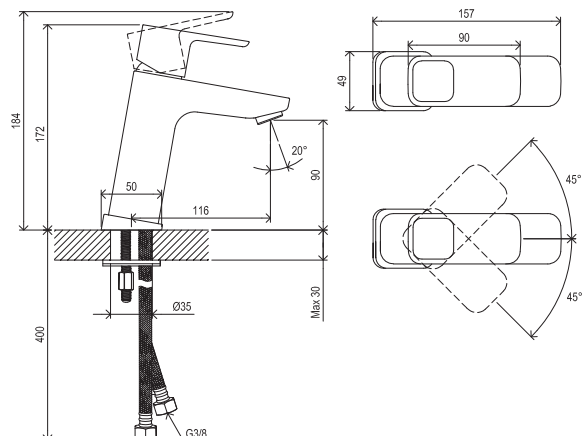

Order No.	Type	Design	Flow rate	Size of packaging (cm)	Gross weight (kg)
X070062	TD 014.00CR Washbasin faucet 172 mm, w/o pop-up waste	chrome	5	28x18x7,5	1.69