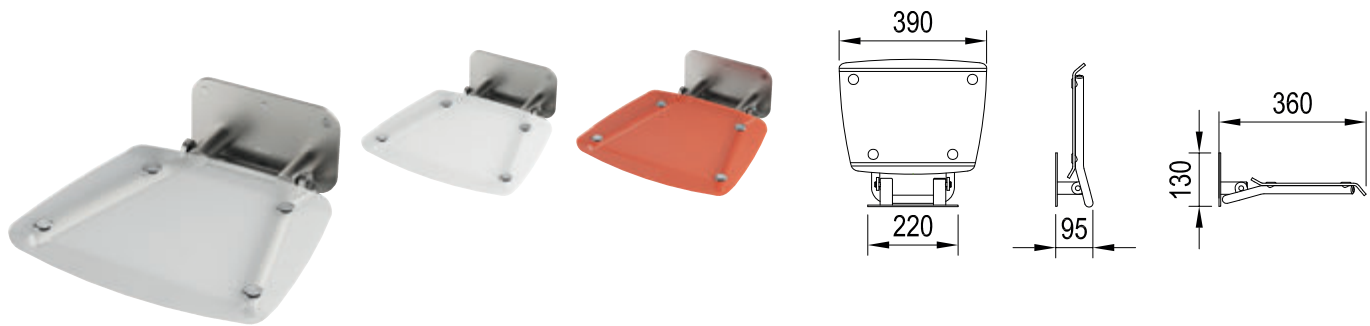

10

10-YEAR WARRANTY

kg **150**

LOAD CAPACITY

CAN BE FOLDED UP AGAINST THE WALL

OVO B II

Order No.	Type	Design	Size of packaging (cm)	Gross weight (kg)
B8F0000051	Shower seat OVO-B II-CLEAR/stainless	transparent	10x37x44	3.41
B8F0000052	Shower seat OVO-B II-OPAL/stainless	translucent white	10x37x44	3.44
B8F0000053	Shower seat OVO-B II-ORANGE/stainless	translucent orange	10x37x44	3.38