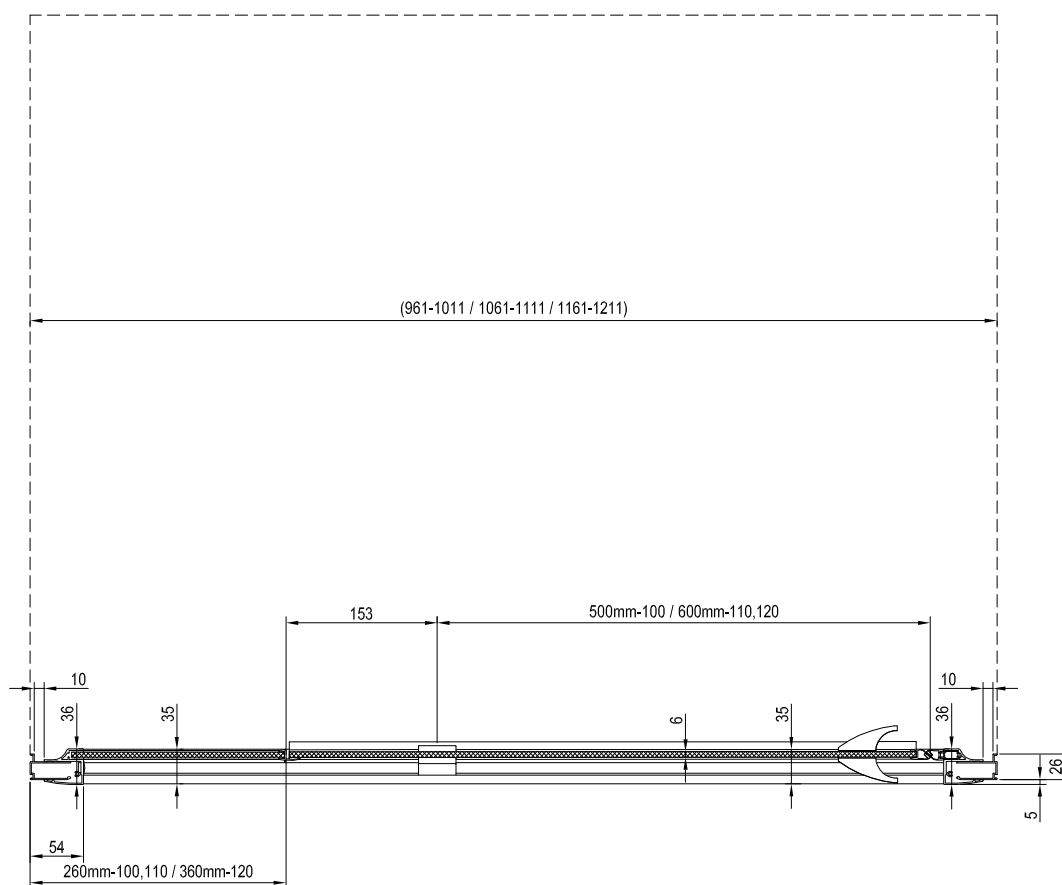

PDOP2 Structural preparation