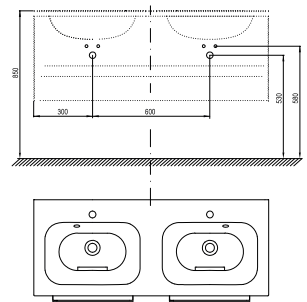

Order No.	Type	Dimensions (mm)	Size of packaging (cm)	Gross weight (kg)
X00000536	SD Chrome 1200, white/white	1200x490x470	54x56x126	51

Products are delivered within 14 days as standard.