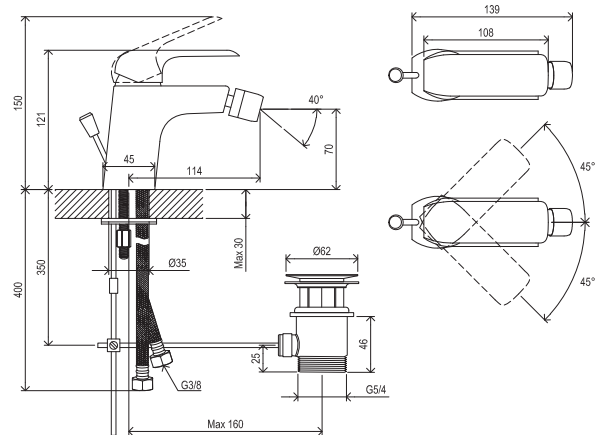

5-YEAR WARRANTY ON FAUCETS

SOFT MOVE

RAVAK CLEANER CHROME

Flat

Order No.	Type	Design	Flow rate	Size of packaging (cm)	Gross weight (kg)
X070122	FL 055.00CR Bidet faucet 121 mm, with pop-up waste	chrome	12	28x20x7,5	1.71
X070178	FL 055.20BL Bidet faucet 121 mm, with pop-up waste C-C	black	12	28x20x7,5	1.71