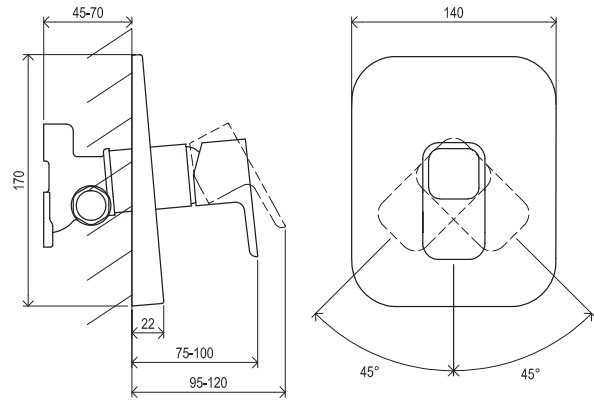

5

5-YEAR WARRANTY ON FAUCETS

SOFT MOVE

RAVAK CLEANER CHROME

CONCEPTS

10°

Order No.	Type	Design	Flow rate	Size of packaging (cm)	Gross weight (kg)
X070071	TD 066.00CR.O1.RB070 Concealed faucet, 1-way w/o body	chrome	22	21,5x18,5x10	1.59
X070052	RB 070.50 R-box for 065.00, 066.00	-		16x12x12	1.19