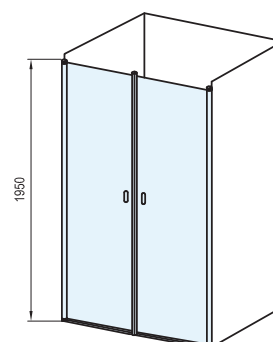

Extension profiles

Order No.	Type	Frame	Product dimensions (mm)	Size of packaging (cm)	Gross weight (kg)
E778801119470	CNPS	white	53x30x1947	3,5x55x195	1.23
E778801C19470	CNPS	bright alu	53x30x1947	3,5x55x195	1.23
E778801U19470	CNPS	satin	53x30x1947	3,5x55x195	1.23