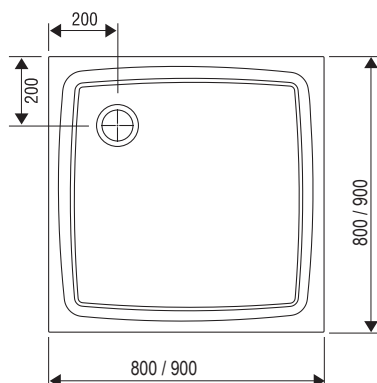

Perseus Pro Flat

Order No.	Type	Size of packaging (cm)	Gross weight (kg)
XA034411010	Shower tray PERSEUS PRO Flat 80	85x6x85	24.28
XA037711010	Shower tray PERSEUS PRO Flat 90	95x6x95	35.9
XA834001010	Panel PERSEUS PRO 80 SET	4x39x11	1.1
XA837001010	Panel PERSEUS PRO 90 SET	4x44x11	1.22
XB2J000000N	Base GALAXY PRO	15x8x8	0.64
A000000004	Universal mounting kit for shower trays	8x5x125	0.66

Material: cast mixture of dolomite and resin
Production process: casting