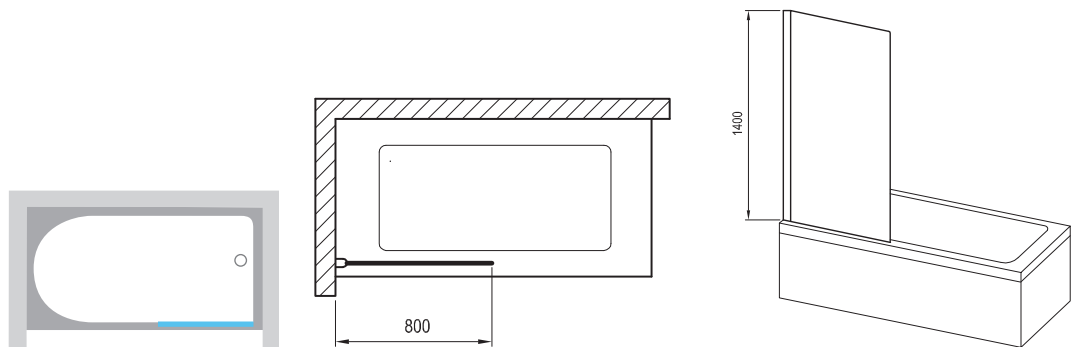

GLASS THICKNESS

L/R OPTION 180°

GLASS PROTECTION ANTICALC

NVS1

Design

BRIGHT ALU

SATIN

WHITE

BLACK

Standard panelling

TRANSPARENT

Height
1400 mm

Order No.	Type	Frame	Panelling	Product dimensions (mm)	Size of packaging (cm)	Gross weight (kg)
70840100Z1	NVS1 - 80	white	transparent	800-825	81x4x143	20.3
70840300Z1	NVS1 - 80	black	transparent	800-825	81x4x143	20.3
70840C00Z1	NVS1 - 80	bright alu	transparent	800-825	81x4x143	20.3
70840U00Z1	NVS1 - 80	satın	transparent	800-825	81x4x143	20.3

Products are delivered within 14 days as standard.