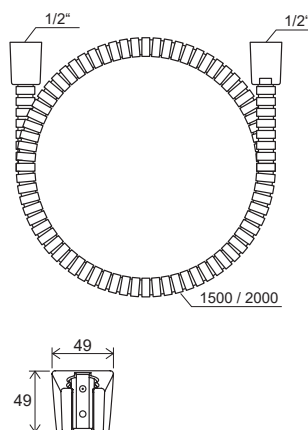

Order No.	Type	Design	Flow rate	Size of packaging (cm)	Gross weight (kg)
X07P005	901.00CR Bathtub set - hand shower, hose, holder small	chrome	17	25x10,5x8,5	0.43