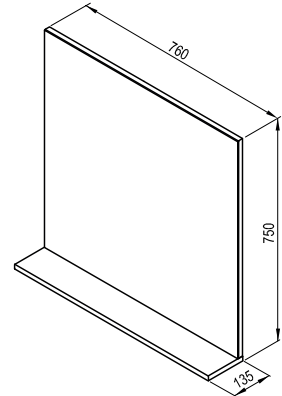

Door design

White gloss

Rosa II

Order No.	Type	Dimensions (mm)	Size of packaging (cm)	Gross weight (kg)
X00000930	Mirror Rosa II 600, white	600x135x750	64x15x82	9.5
X000001296	Mirror Rosa II 760, white	760x135x750	80x15x82	11.2