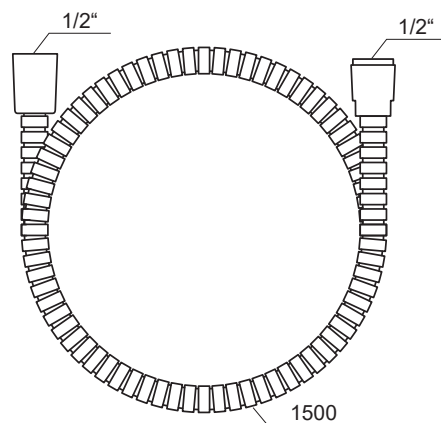

Order No.	Type	Design	Size of packaging (cm)	Gross weight (kg)
X07P065	912.50CR Shower hose 150 cm, durable plastic	chrome	23x18x4	0.3