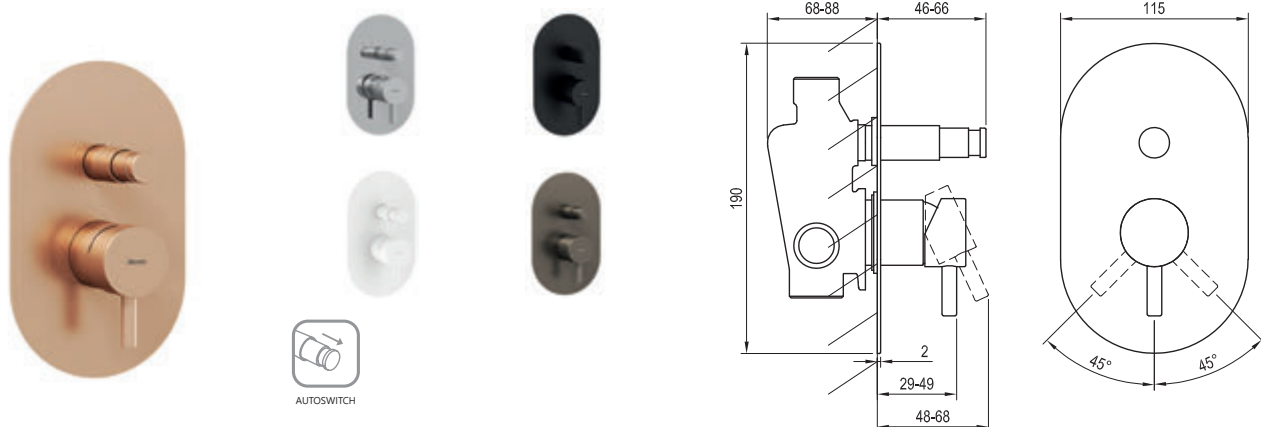

Order No.	Type	Design	Flow rate	Size of packaging (cm)	Gross weight (kg)
X070204	ES 061.00CR.O2 Concealed faucet, automat, 2-way with body	Chrome	19/22	19,6x14,2x8,2	1.5
X070247	ES 061.10WV.O2 Concealed faucet, automat, 2-way with body	White Velvet	19/22	19,6x14,2x8,2	1.5
X070284	ES 061.20BLM.O2 Concealed faucet, automat, 2-way with body	Black Matt	19/22	19,6x14,2x8,2	1.5
X070321	ES 061.20GB.O2 Concealed faucet, automat, 2-way with body	Graphite Brushed	19/22	19,6x14,2x8,2	1.5
X070358	ES 061.60RGB.O2 Concealed faucet, automat, 2-way with body	Rose Gold Brushed	19/22	19,6x14,2x8,2	1.5