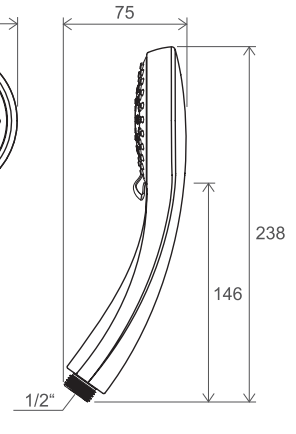

Order No.	Type	Design	Flow rate	Size of packaging (cm)	Gross weight (kg)
X07P008	952.00CR Hand shower round, 5 functions	chrome	12/16/16/14/14	23x12,5x6	0.35

Flow rate values: 953 Jet/Rain/Soft Flow rate values: 952 Jet/Soft/Stream/Soft+Stream/Soft+Jet
Flow rate is given in l/min at a pressure of 0.3 MPa. Products are delivered within 14 days as standard.