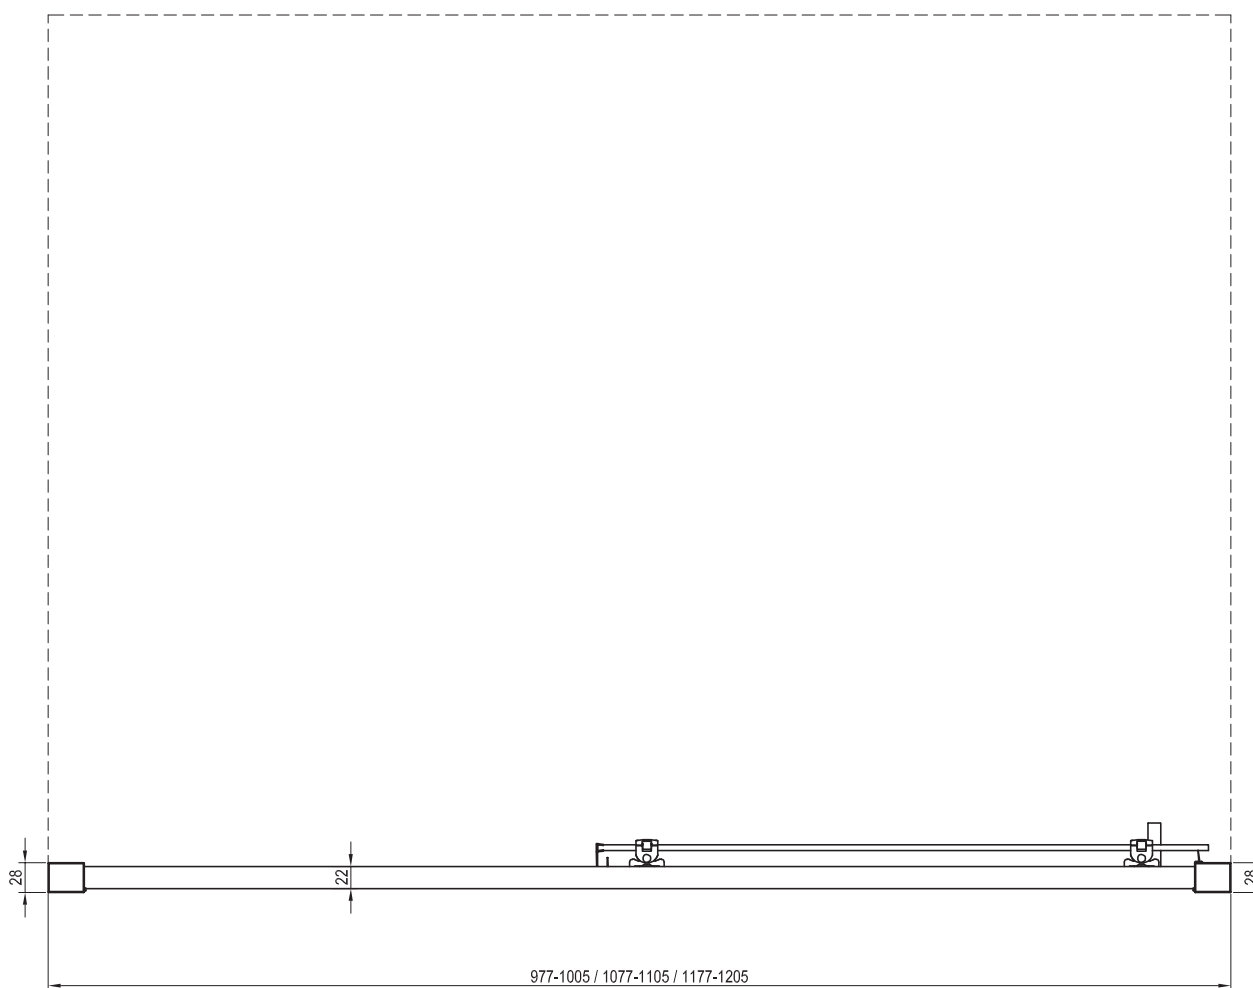

BLSDP2 Structural preparation