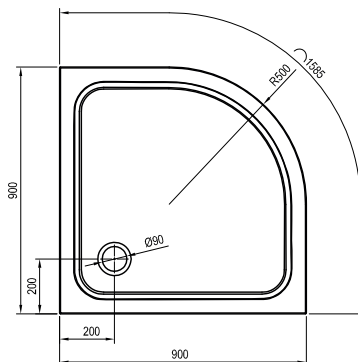

Material: cast mixture of dolomite and resin
 Production process: casting

Products are delivered within 14 days as standard.

Perseus Pro Chrome

Order No.	Type	Size of packaging (cm)	Gross weight (kg)
XA044401010	Shower tray PERSEUS PRO CHROME 80	84x6x84	28.5
XA047701010	Shower tray PERSEUS PRO CHROME 90	95x6x95	36
XA04AA01010	Shower tray PERSEUS PRO CHROME 100	105x6x105	46.9
XA834001010	Panel PERSEUS PRO 80 SET	4x39x11	1.1
XA837001010	Panel PERSEUS PRO 90 SET	4x44x11	1.22
XA83A001010	Panel PERSEUS PRO 100 SET	4x50x11	1.36
XB2J000000N	Base GALAXY PRO	15x8x8	0.64
A00000004	Universal mounting kit for shower trays	8x5x125	0.66