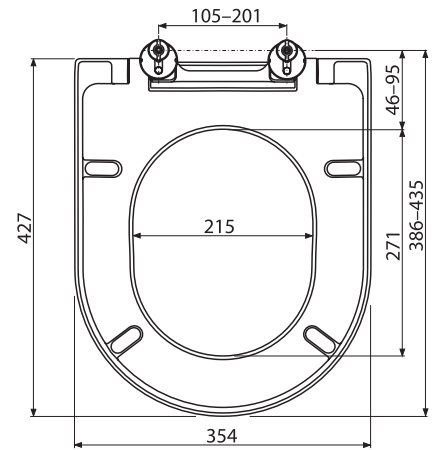

Order No.	Type	Dimensions (mm)	Size of packaging (cm)	Gross weight (kg)
X01550	Toilet seat Uni Chrome Slim, white	358x453x51	47,5x38x8,5	3.03

Order No.	Type	Dimensions (mm)	Size of packaging (cm)	Gross weight (kg)
X01549	Toilet seat Uni Chrome, white	354x427x50	43,5x35,5x5,3	2.38