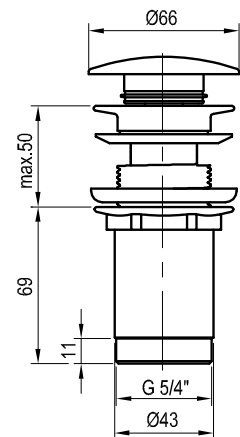

Order No.	Type	Size of packaging (cm)	Gross weight (kg)
X01373	Washbasin waste plug Click-Clack, chrome	7,5x7,5x14,5	0.35
X01836	Washbasin waste plug Click-Clack, white matt	7,5x7,5x14,5	0.35
X01748	Washbasin waste plug Click-Clack, black	7,5x7,5x14,5	0.35
X01837	Washbasin waste plug Click-Clack, Graphite Brushed	7,5x7,5x14,5	0.35
X01838	Washbasin waste plug Click-Clack, Rose Gold Brushed	7,5x7,5x14,5	0.35