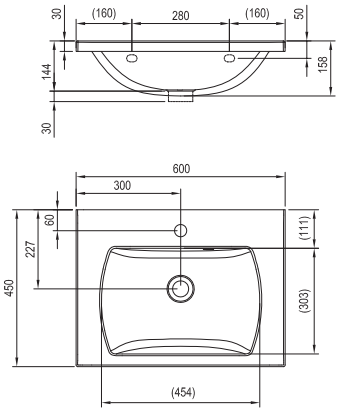

5

5-YEAR WARRANTY

Classic II

Order No.	Type	Dimensions (mm)	Size of packaging (cm)	Gross weight (kg)
XJX01160003	Washbasin Classic II 600 with holes	600x450x174	62x19x49	17.6
XJX01170000	Washbasin Classic II 700 with holes	700x450x174	62x19x49	19.8
XJX01180000	Washbasin Classic II 800 with holes	800x450x174	82x19x49	22.7
X01437	Washbasin waste plug Click-Clack low, chrome	Ø 62x77-92	7x7x11	0.27
X01373	Washbasin waste plug Click-Clack, chrome	Ø 62x104-119	7,5x7,5x14,5	0.35
X01612	Washbasin waste trap furniture	Ø 70x170-240x210-510	20x9x40	0.29
X01371	Washbasin waste trap, chrome	Ø 50x140-240x360	15x7x36	0.77