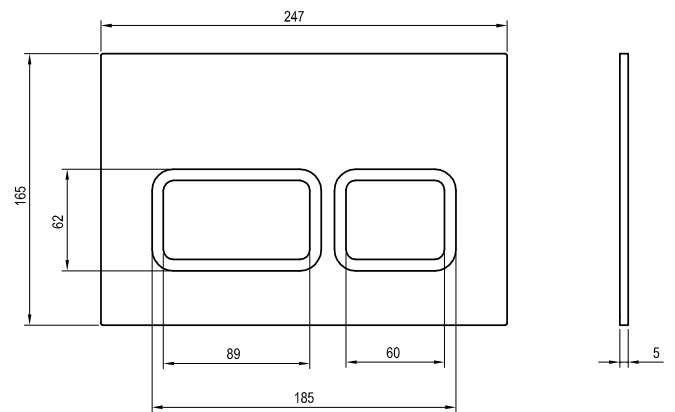

Order No.	Type	Dimensions (mm)	Size of packaging (cm)	Gross weight (kg)
X01739	WC flush plate Twin, satin	247x165x5	25x17x4	1.39