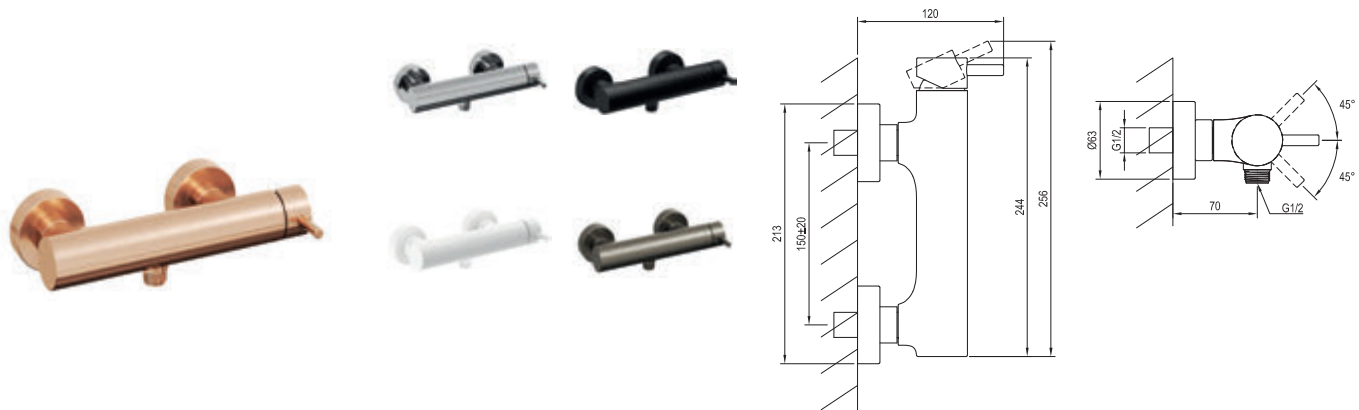

Order No.	Type	Design	Flow rate	Size of packaging (cm)	Gross weight (kg)
X070200	ES 032.00CR Wall-mounted shower faucet, w/o set	Chrome	24	27x24,4x7	1.9
X070243	ES 032.10WV Wall-mounted shower faucet, w/o set	White Velvet	24	27x24,4x7	1.9
X070280	ES 032.20BLM Wall-mounted shower faucet, w/o set	Black Matt	24	27x24,4x7	1.9
X070317	ES 032.20GB Wall-mounted shower faucet, w/o set	Graphite Brushed	24	27x24,4x7	1.9
X070354	ES 032.60RGB Wall-mounted shower faucet, w/o set	Rose Gold Brushed	24	27x24,4x7	1.9