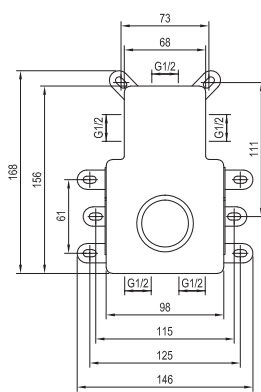

Order No.	Type	Design	Flow rate	Size of packaging (cm)	Gross weight (kg)
X070235	RB 07F.50 Basic body for concealed faucets, R-box Vertical O2/O3	-		15,7x17x15,7	2.77
X070203	ES 068.00CR.O3.RB07F Concealed faucet, 3-way w/o body	Chrome	22/22/22	26x15x7,5	1
X070246	ES 068.10WV.O3.RB07F Concealed faucet, 3-way w/o body	White Velvet	22/22/22	26x15x7,5	1
X070283	ES 068.20BLM.O3.RB07F Concealed faucet, 3-way w/o body	Black Matt	22/22/22	26x15x7,5	1
X070320	ES 068.20GB.O3.RB07F Concealed faucet, 3-way w/o body	Graphite Brushed	22/22/22	26x15x7,5	1
X070357	ES 068.60RGB.O3.RB07F Concealed faucet, 3-way w/o body	Rose Gold Brushed	22/22/22	26x15x7,5	1
X070217	EL 068.00CR.O3.RB07F Concealed faucet, 3-way w/o body	Chrome	22/22/22	26x15x7,5	1.05
X070260	EL 068.10WV.O3.RB07F Concealed faucet, 3-way w/o body	White Velvet	22/22/22	26x15x7,5	1.05
X070297	EL 068.20BLM.O3.RB07F Concealed faucet, 3-way w/o body	Black Matt	22/22/22	26x15x7,5	1.05
X070334	EL 068.20GB.O3.RB07F Concealed faucet, 3-way w/o body	Graphite Brushed	22/22/22	26x15x7,5	1.05
X070371	EL 068.60RGB.O3.RB07F Concealed faucet, 3-way w/o body	Rose Gold Brushed	22/22/22	26x15x7,5	1.05