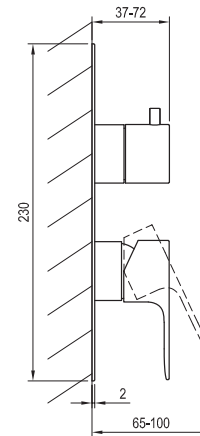

Order No.	Type	Design	Flow rate	Size of packaging (cm)	Gross weight (kg)
X070217	EL 068.00CR.O3.RB07F Concealed faucet, 3-way w/o body	Chrome	22/22/22	26x15x7,5	1.05
X070260	EL 068.10WV.O3.RB07F Concealed faucet, 3-way w/o body	White Velvet	22/22/22	26x15x7,5	1.05
X070297	EL 068.20BLM.O3.RB07F Concealed faucet, 3-way w/o body	Black Matt	22/22/22	26x15x7,5	1.05
X070334	EL 068.20GB.O3.RB07F Concealed faucet, 3-way w/o body	Graphite Brushed	22/22/22	26x15x7,5	1.05
X070371	EL 068.60RGB.O3.RB07F Concealed faucet, 3-way w/o body	Rose Gold Brushed	22/22/22	26x15x7,5	1.05
X070235	RB 07F.50 Basic body for concealed faucets, R-box Vertical O2/O3	-		15,7x17x15,7	2.77

Flow rate values EL 065.XX.O2.RB07E: outlet 1/outlet 2

Flow rate values EL 068.XX.O3.RB07F outlet 1/outlet 2/outlet 3

Flow rate is given in l/min at a pressure of 0.3 MPa. Products are delivered within 14 days as standard.