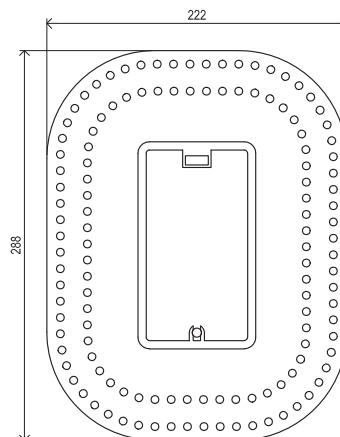

Order No.	Type	Design	Flow rate	Size of packaging (cm)	Gross weight (kg)
X070074	RB 071.50 Basic body for concealed faucets, R-Box Multi	-		20x12,5x11	1.77
X070075	CR 067.00CR.O3.RB071 Thermostatic concealed faucet, 3-way w/o body	chrome	16/17/17	29x18x17	2.4