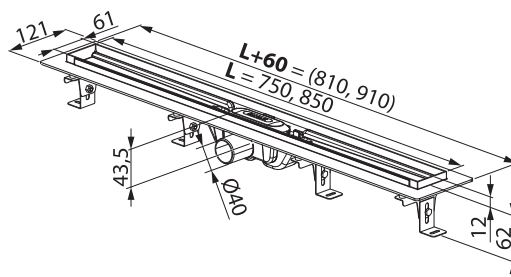

Order No.	Type	Size of packaging (cm)	Gross weight (kg)
X01433	OZP RAVAK Zebra 750, plastic	82x17x13	2
X01434	OZP RAVAK Zebra 850, plastic	92x17x13	1.9