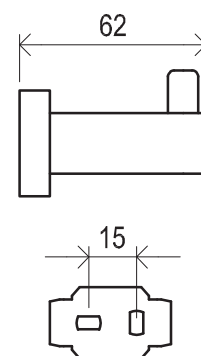

WARRANTY ON BATHROOM ACCESSORIES

RAVAK CLEANER CHROME

METAL DESIGN

CONCEPTS

Chrome

Order No.	Type	Design	Size of packaging (cm)	Gross weight (kg)
X07P320	CR 110.00CR Single hook	chrome	7x5,5x8	0.22