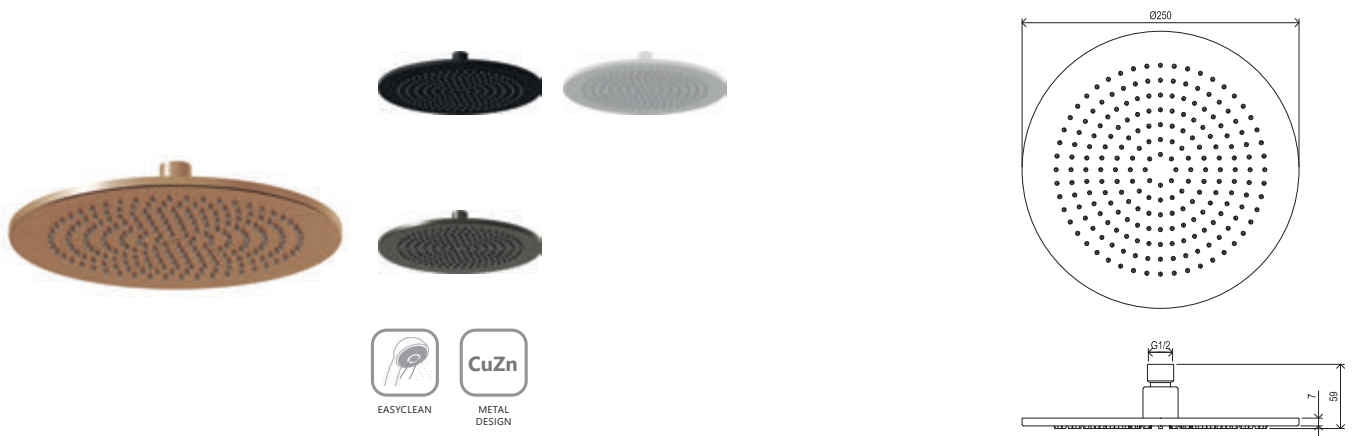

Order No.	Type	Design	Flow rate	Size of packaging (cm)	Gross weight (kg)
X07P687	980.10VV Head shower round, brass, 250 mm	White Velvet	12	27x28x8	1.53
X07P675	980.20BLM Head shower round, brass, 250 mm	Black Matt	12	27x28x8	1.53
X07P699	980.20GB Head shower round, brass, 250 mm	Graphite Brushed	12	27x28x8	1.53
X07P711	980.60RGB Head shower round, brass, 250 mm	Rose Gold Brushed	12	27x28x8	1.53