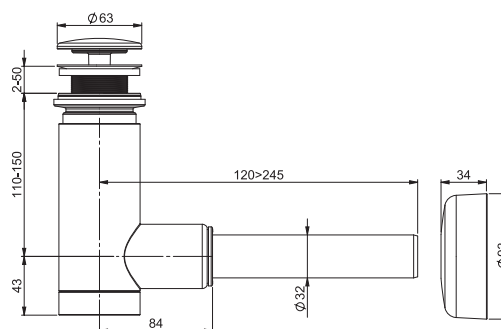

Balance furniture → 452

Faucets → 516

Extras → 586

Detergents → 601

Order No.	Type	Dimensions (mm)	Size of packaging (cm)	Gross weight (kg)
XJX01250000	Washbasin Balance 500 ceramic, white	500x465x160	54x50x16	9.88
XJX01260000	Washbasin Balance 600 ceramic, white	600x465x160	64x50x16	10.78
XJX01280000	Washbasin Balance 800 ceramic, white	800x465x160	84x50x16	14.8
X000001364	SD Balance 500, white/white	500x465x500	54,1x56,1x50,5	25
X000001365	SD Balance 500, white/graphite	500x465x500	54,1x56,1x50,5	25
X000001366	SD Balance 600, white/white	600x465x500	64,1x56,1x50,5	29
X000001367	SD Balance 600, white/graphite	600x465x500	64,1x56,1x50,5	29
X000001368	SD Balance 800, white/white	800x465x500	84,1x56,1x50,5	34
X000001369	SD Balance 800, white/graphite	800x465x500	84,1x56,1x50,5	34