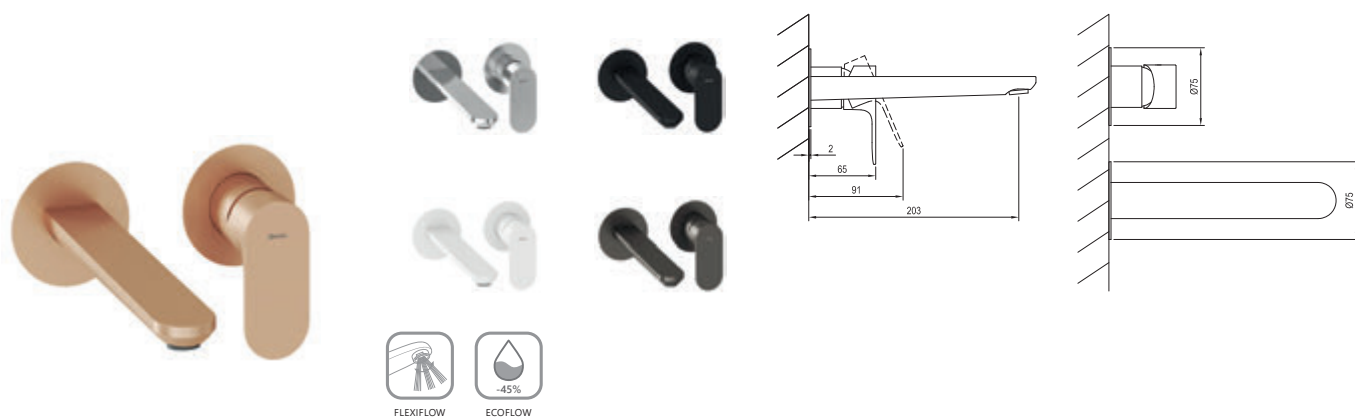

Order No.	Type	Design	Flow rate	Size of packaging (cm)	Gross weight (kg)
X070212	EL 019.00CR.O1.RB07B Washbasin concealed faucet, w/o body	Chrome	5	32x22,5x8	1.69
X070255	EL 019.10WV.O1.RB07B Washbasin concealed faucet, w/o body	White Velvet	5	32x22,5x8	1.69
X070292	EL 019.20BLM.O1.RB07B Washbasin concealed faucet, w/o body	Black Matt	5	32x22,5x8	1.69
X070329	EL 019.20GB.O1.RB07B Washbasin concealed faucet, w/o body	Graphite Brushed	5	32x22,5x8	1.69
X070366	EL 019.60RGB.O1.RB07B Washbasin concealed faucet, w/o body	Rose Gold Brushed	5	32x22,5x8	1.69
X070231	RB 07B.50 Basic body for washbasin concealed faucets, R-box Basin	-	-	25,7x11x11,5	1.2