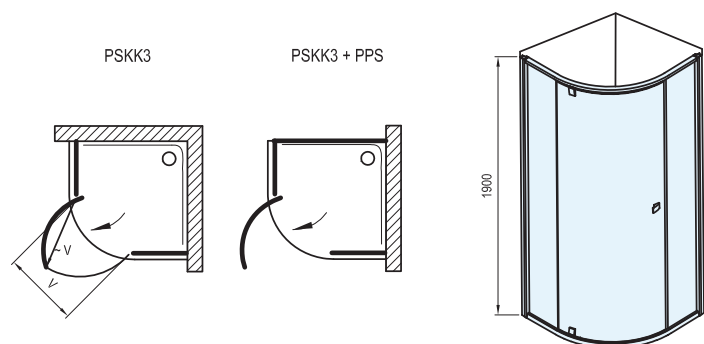

Extension profiles

Order No.	Type	Frame	Product dimensions (mm)	Size of packaging (cm)	Gross weight (kg)
E778801119000	PNPS	white	23x26x1900	2x3x191	0.58
E778801319000	PNPS	black	23x26x1900	2x3x191	0.58
E778801U19000	PNPS	satin	23x26x1900	2x3x191	0.58
E778801C1900B	BLNPS	bright alu	23x26x1900	2x3x191	0.41