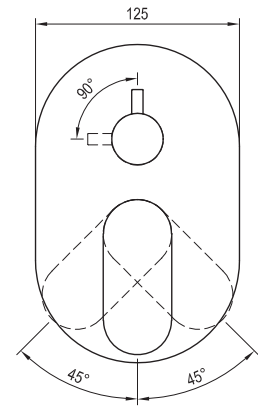

5-YEAR
WARRANTY
ON FAUCETS

SOFT MOVE

Order No.	Type	Design	Flow rate	Size of packaging (cm)	Gross weight (kg)
X070221	EL 065.00CR.O2.RB07E Concealed faucet, 2-way w/o body	Chrome	12/12	26x15x8	0.86
X070264	EL 065.10WV.O2.RB07E Concealed faucet, 2-way w/o body	White Velvet	12/12	26x15x8	0.86
X070301	EL 065.20BLM.O2.RB07E Concealed faucet, 2-way w/o body	Black Matt	12/12	26x15x8	0.86
X070338	EL 065.20GB.O2.RB07E Concealed faucet, 2-way w/o body	Graphite Brushed	12/12	26x15x8	0.86
X070375	EL 065.60RGB.O2.RB07E Concealed faucet, 2-way w/o body	Rose Gold Brushed	12/12	26x15x8	0.86
X070234	RB 07E.50 Basic body for concealed faucets, R-box Vertical O2	-		14,2x14x11,7	1.4