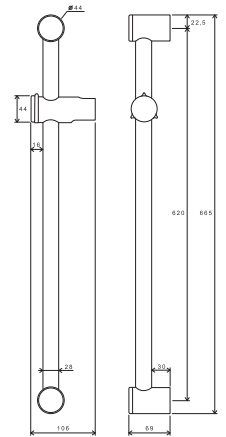

Order No.	Type	Design	Size of packaging (cm)	Gross weight (kg)
X07P012	972.00CR Shower bar with sliding shower holder 66,5 cm	chrome	69,5x12x5,5	0.5