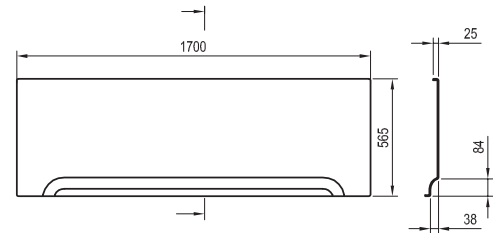

10°

Bathtub colour

WHITE

Panel colour

WHITE

Order No.	BATHTUB	Dimensions (mm)	Size of packaging (cm)	Gross weight (kg)
CA71000000	Bathtub 10° 170x75	1700x750x445	175x77x50	23.86
CA71300000	Bathtub 10° Slim 170x75	1700x750x445	175x74x50	22.9

Order No.	PANELS AND SUPPORTS	Dimensions (mm)	Size of packaging (cm)	Gross weight (kg)
CY00030000	Support for bathtub 75 U	66x11x5	66x11x5	3.28
CZ001V0A00	Frontal panel U 170	171x3x59	171x3x59	4.73
CZ00130A00	Side panel U 75	75x3x59	75x3x59	2
B23600000N	Frontal panelkit U	51x11x5	51x11x5	1.24

Order No.	RECOMMENDED PRODUCTS	Dimensions (mm)	Size of packaging (cm)	Gross weight (kg)
X01377	Bathtub waste set 570 C-C R/R, chrome	---	14x8x38	0.72
X01305	Bathtub waste set 570 B R/R, chrome	---	14x8x38	0.83
7U840A00Z1	BVS1	800	69x4x152	26.09
D01000A070	B SET	---	9x12x28	1.55

170 cm
75 cm

Warranty: 10 years – The warranty is contingent on the buyer using original RAVAK supports (legs) intended for the given type of bathtub in accordance with the assembly manual! Products are delivered within 14 days as standard.