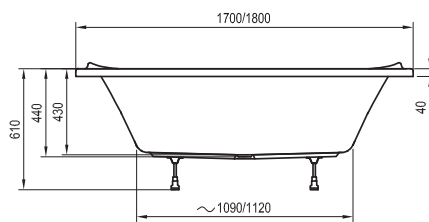

Campanula II

Bathtub colour

WHITE

Panel colour

WHITE

Order No.	BATHTUB	Dimensions (mm)	Size of packaging (cm)	Gross weight (kg)
CA21000000	Bathtub CAMPANULA II 170x75	1700x750x440	171x76x50	22.6
CB21000000	Bathtub CAMPANULA II 180x80	1800x800x440	181x76x50	24.5

Order No.	PANELS AND SUPPORTS	Dimensions (mm)	Size of packaging (cm)	Gross weight (kg)
CY00030000	Support for bathtub 75 U	66x11x5	66x11x5	3.28
CY00040000	Support for bathtub 80 U	71x11x5	71x11x5	3.37
CZ001V0A00	Frontal panel U 170	171x3x59	171x3x59	4.73
CZ001Y0A00	Frontal panel U 180	180x3x59	180x3x59	5.16
CZ00130A00	Side panel U 75	75x3x59	75x3x59	2
CZ00140A00	Side panel U 80	80x3x59	80x3x59	2.1
B23600000N	Frontal panelkit U	51x11x5	51x11x5	1.24

Order No.	RECOMMENDED PRODUCTS	Dimensions (mm)	Size of packaging (cm)	Gross weight (kg)
X01377	Bathtub waste set 570 C-C R/R, chrome	---	14x8x38	0.72
X01305	Bathtub waste set 570 B R/R, chrome	---	14x8x38	0.83
79840C00Z1	PVS1 - 80	800	77x4x152	19.42
7U840A00Z1	BVS1	800	69x4x152	26.09
D01000A070	B SET	---	9x12x28	1.55

170 / 180cm
75 / 80cm

Warranty: 10 years – The warranty is contingent on the buyer using original RAVAK supports (legs) intended for the given type of bathtub in accordance with the assembly manual! Products are delivered within 14 days as standard.