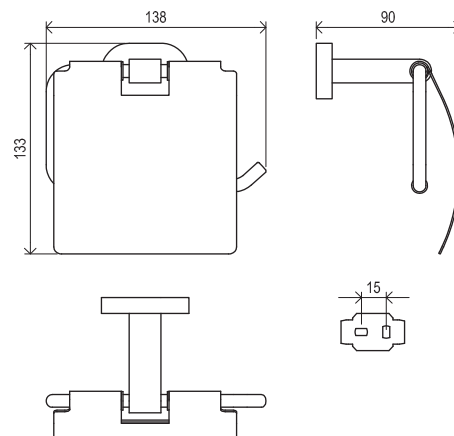

5

WARRANTY ON
BATHROOM
ACCESSORIES

RAVAK
CLEANER
CHROME

CuZn

METAL
DESIGN

CONCEPTS

Chrome

Order No.	Type	Design	Size of packaging (cm)	Gross weight (kg)
X07P191	CR 400.00CR Toilet paper holder	chrome	16x15x9	0.59